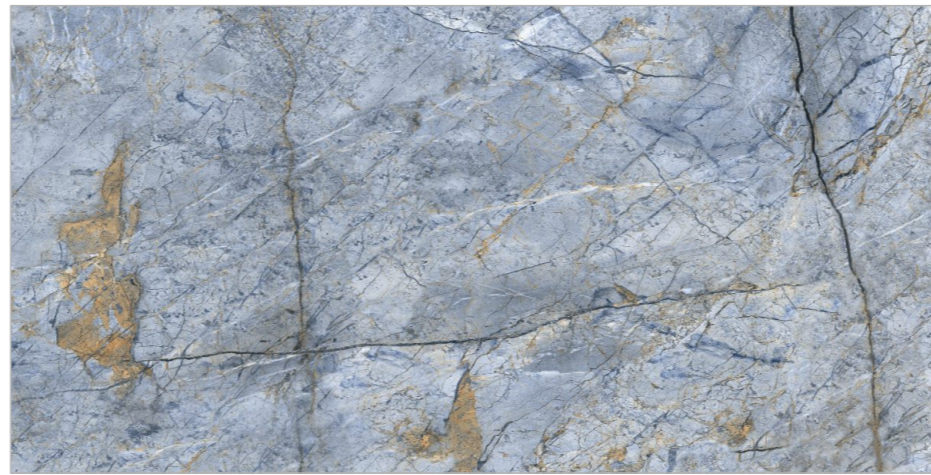

FIORRENTE
CARVING COLLECTION

BACK TO
INDEX 

Random
04

Matt
Carving
Surface

Size
600x1200mm

GLAZED VITRIFIED TILES

www.flavourgranito.com

743 SOL
BLUE