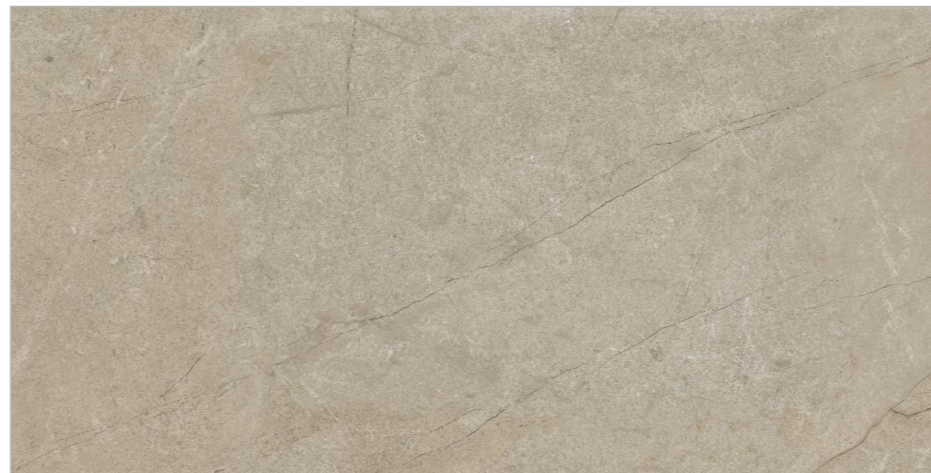

707 PIETRA
BEIGE

FIORRENTE
CARVING COLLECTION

BACK TO
INDEX

Random
04

GLAZED VITRIFIED TILES

Matt
Carving
Surface

Size
600x1200mm

www.flavourgranito.com