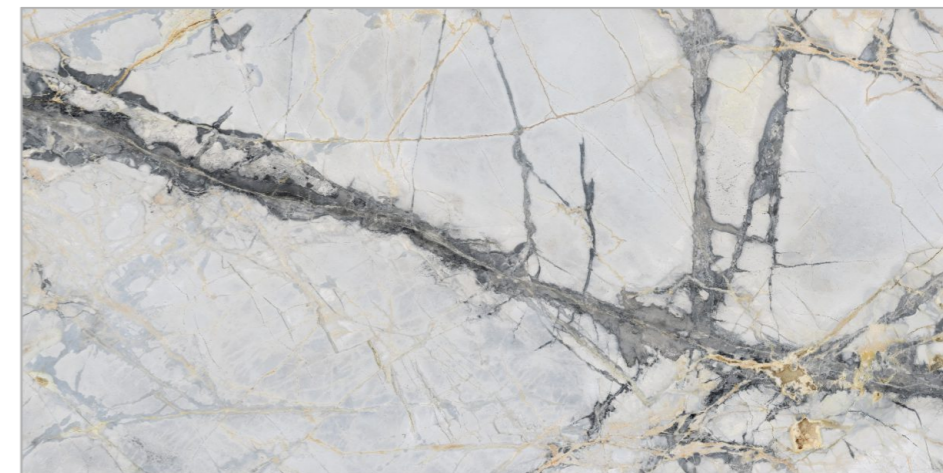

GLAZED VITRIFIED TILES

www.flavourgranito.com

 **FLAVOUR GRANITO**
Elegance of Nature ... Amplified

17040 ARABESQUE GRAY DARK

17039 ARABESQUE GRAY LIGHT

FIORRENTE
CARVING COLLECTION

BACK TO
INDEX 

Random
03 