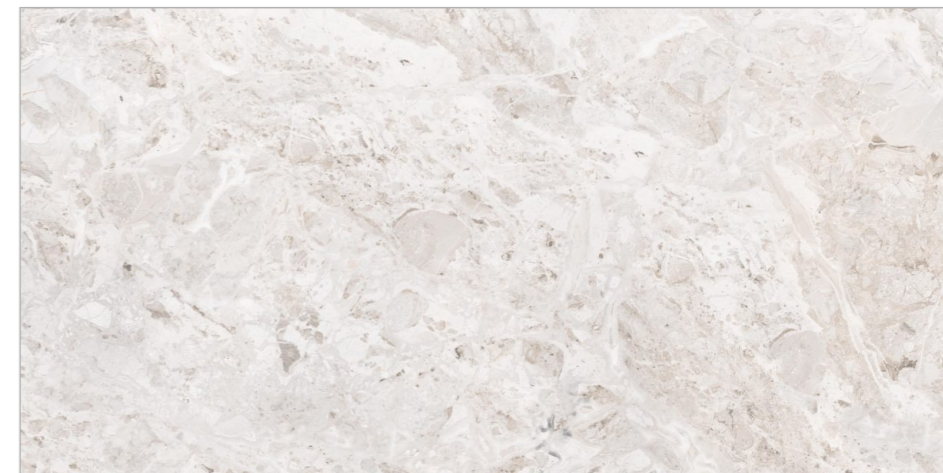

739 LAVASA
CREMA

FIORENTE
CARVING COLLECTION

BACK TO
INDEX

Random
02

Matt
Carving
Surface

Size
600x1200mm

GLAZED VITRIFIED TILES

www.flavourgranito.com