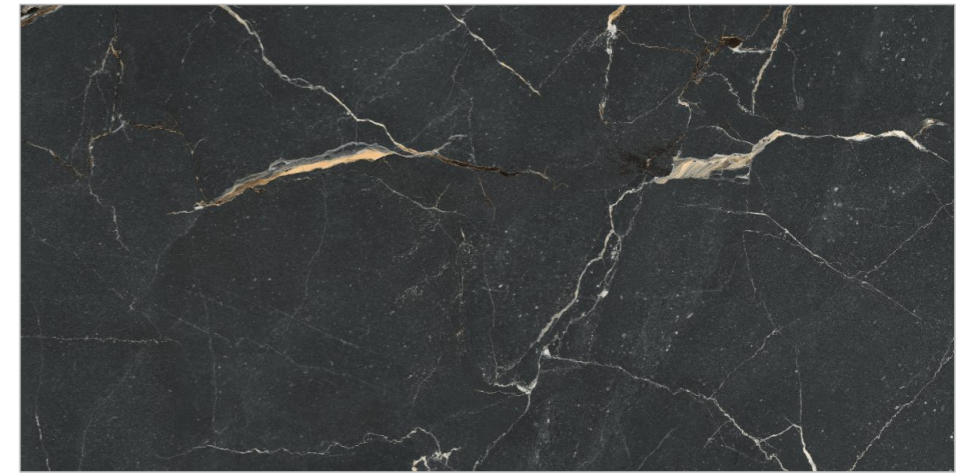

17028 ATHENA
NERO

FIORRENTE
CARVING COLLECTION

BACK TO
INDEX

Random
04

Matt
Carving
Surface

Size
600x1200mm

GLAZED VITRIFIED TILES

www.flavourgranito.com

**FLAVOUR
GRANITO**
Elegance of Nature ... Amplified