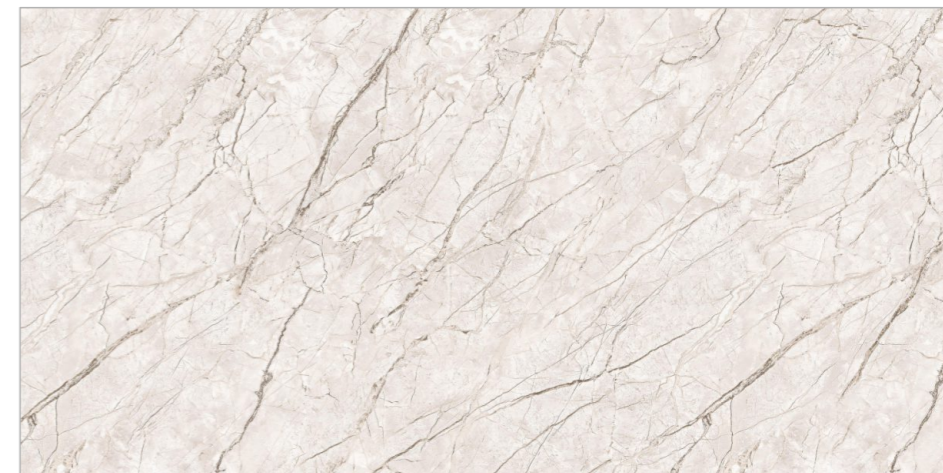

792 SUMENTO
GRIS

FIORRENTE
CARVING COLLECTION

BACK TO
INDEX

Random
02

Matt
Carving
Surface

Size
600x1200mm

GLAZED VITRIFIED TILES

www.flavourgranito.com