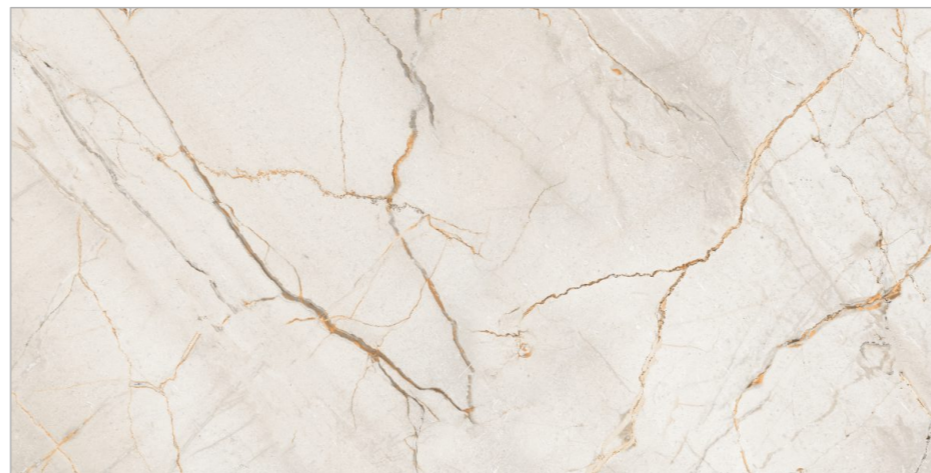

17112 MAJESTIC
CREMA

FIORRENTE
CARVING COLLECTION

BACK TO
INDEX

Random
04

Matt
Carving
Surface

Size
600x1200mm

GLAZED VITRIFIED TILES

www.flavourgranito.com