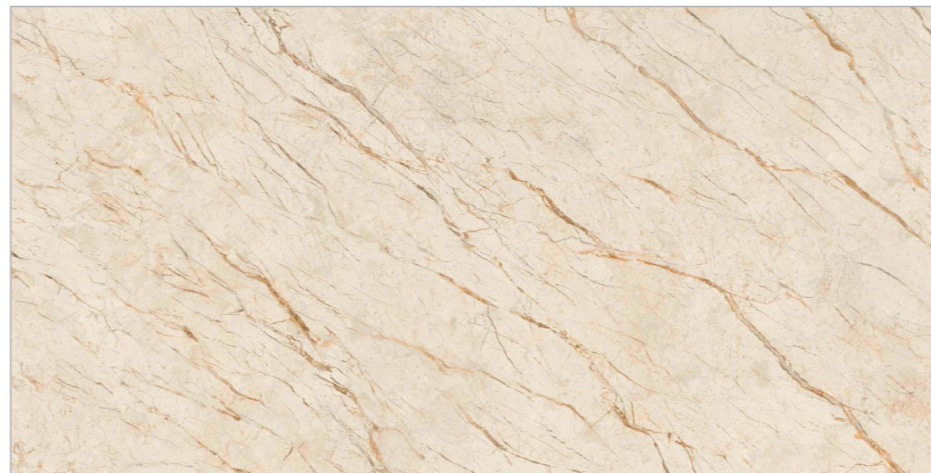

797 CYRENE
WHITE

FIORRENTE
CARVING COLLECTION

BACK TO INDEX 

Random
04

Matt
Carving
Surface

Size
600x1200mm

GLAZED VITRIFIED TILES

www.flavourgranito.com