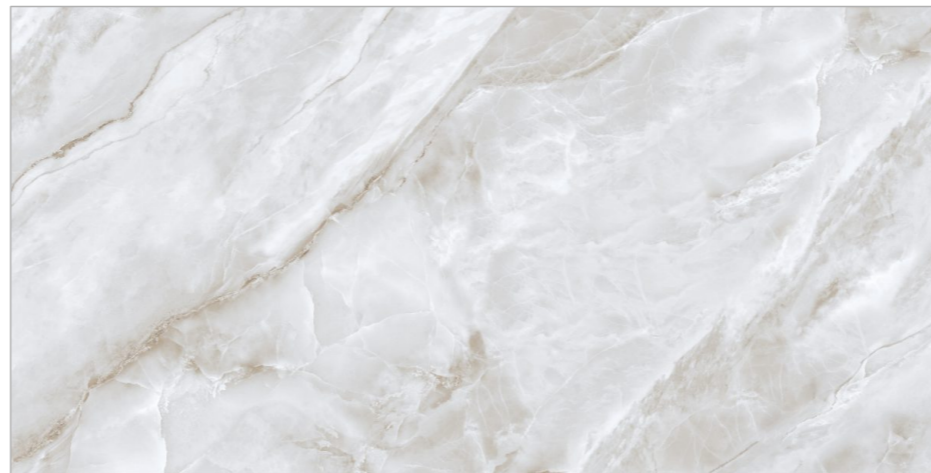

17099 OXIDO
GREY

FIORRENTE
CARVING COLLECTION

BACK TO INDEX

Random 02

Matt
Carving
Surface

Size
600x1200mm

GLAZED VITRIFIED TILES

www.flavourgranito.com