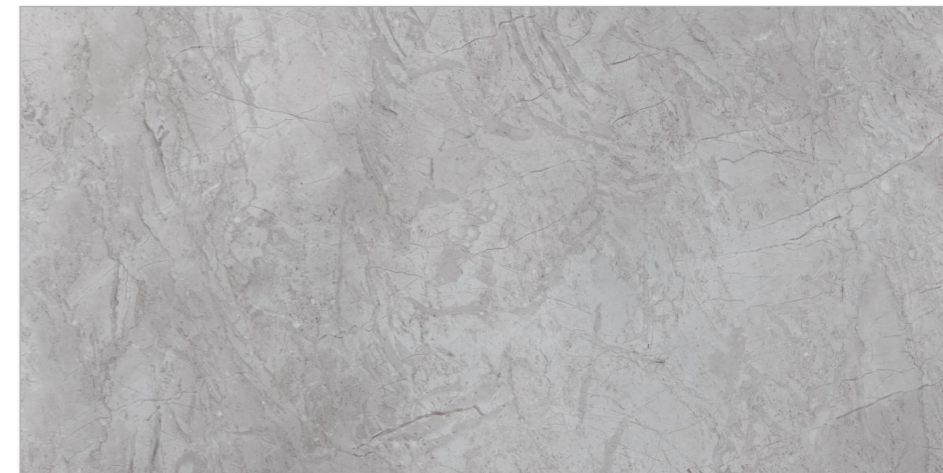

725 LAUNDRES
GRIS

FIORENTE
CARVING COLLECTION

BACK TO
INDEX

Random
04

Matt
Carving
Surface

Size
600x1200mm

GLAZED VITRIFIED TILES

www.flavourgranito.com