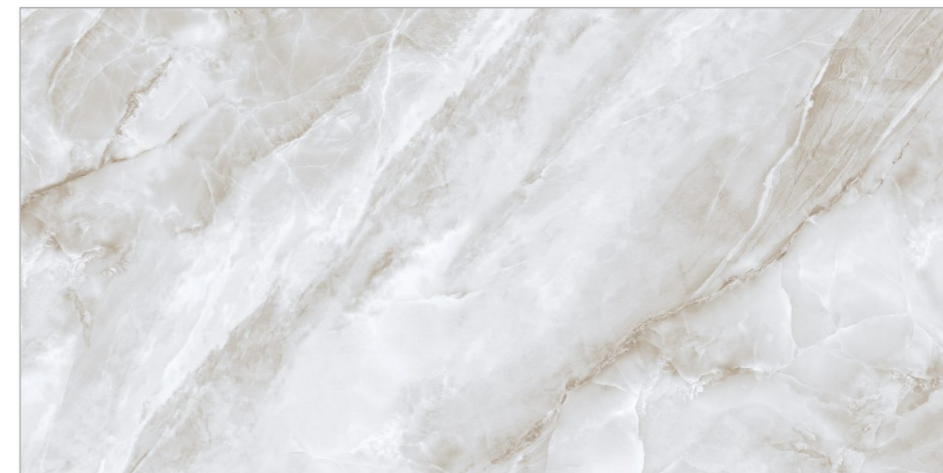

17099 OXIDO
GREY

FIORRENTE
CARVING COLLECTION

BACK TO INDEX

Random 02

Matt
Carving
Surface

Size
600x1200mm

GLAZED VITRIFIED TILES

www.flavourgranito.com