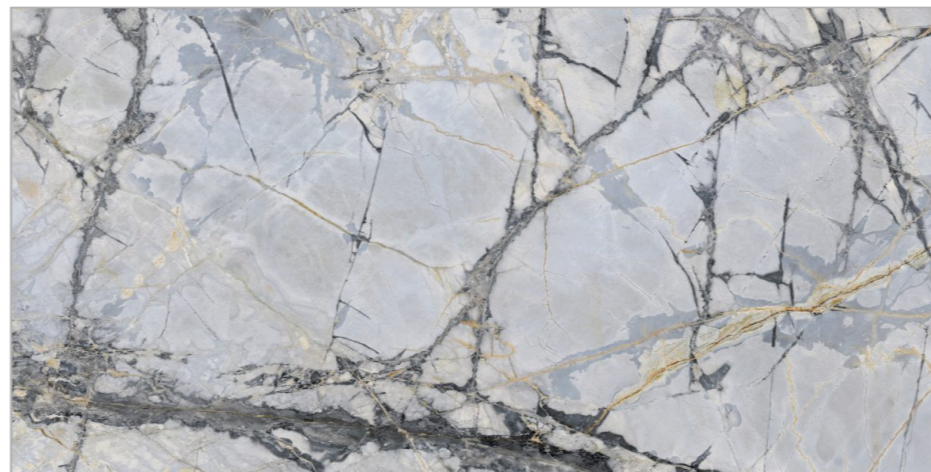

17040 ARABESQUE GRAY DARK

FIORRENTE
CARVING COLLECTION

BACK TO INDEX

Random 03

Matt Carving Surface

Size 600x1200mm

GLAZED VITRIFIED TILES

www.flavourgranito.com

FLAVOUR GRANITO
Elegance of Nature ... Amplified