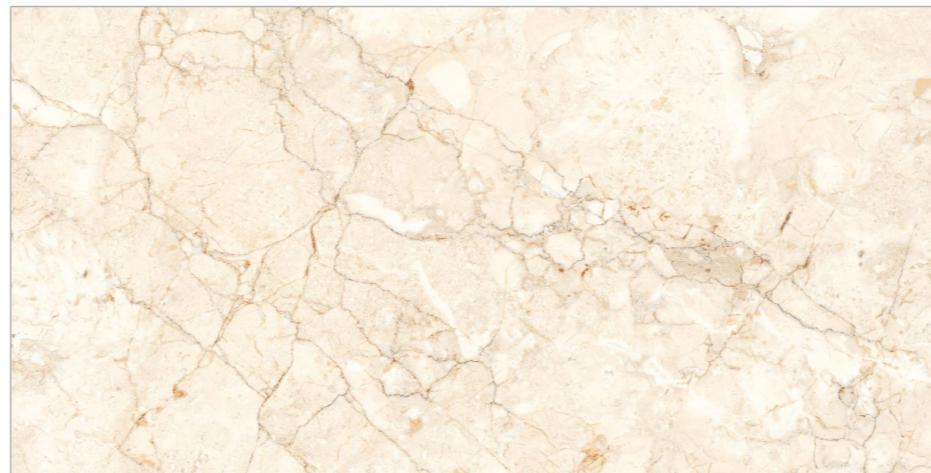

716 FLORENCIA
BEIGE

FIORRENTE
CARVING COLLECTION

BACK TO
INDEX

Random
02

Matt
Carving
Surface

Size
600x1200mm

GLAZED VITRIFIED TILES

www.flavourgranito.com