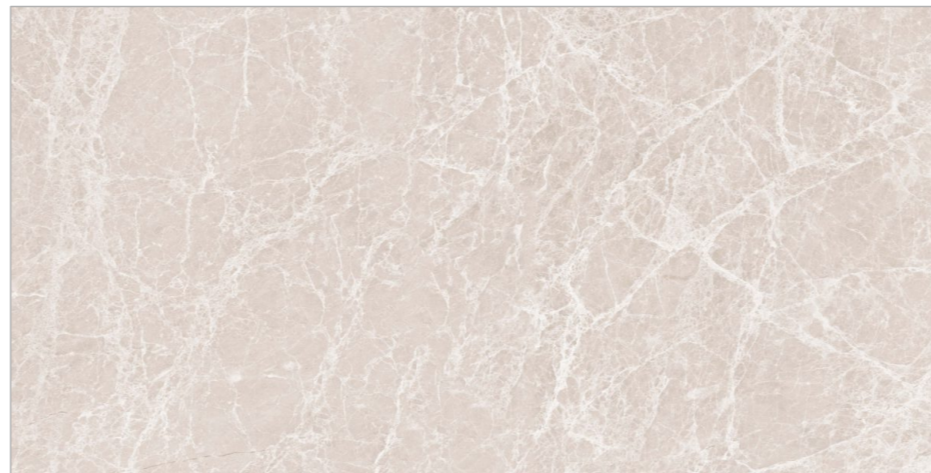

Size
600x1200mm

GLAZED VITRIFIED TILES

www.flavourgranito.com

753 BRECCIA BROWN

750 CLAVEL
CREMA

FIORENTE
CARVING COLLECTION

BACK TO
INDEX 

Random 
02