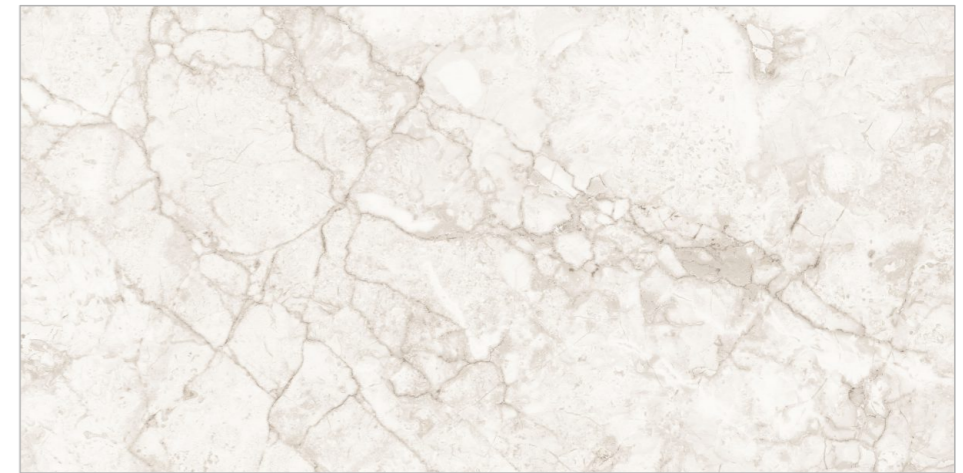

717 FLORENCIA
GREY

FIORRENTE
CARVING COLLECTION

BACK TO INDEX

Random
04

Matt
Carving
Surface

Size
600x1200mm

GLAZED VITRIFIED TILES

www.flavourgranito.com