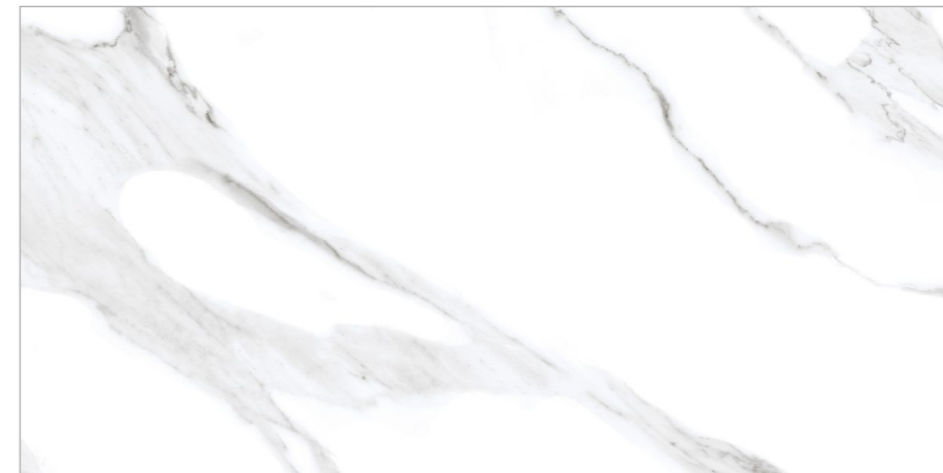

755 JUPITER
BROWN

FIORRENTE
CARVING COLLECTION

BACK TO
INDEX 

Random
02 

Matt
Carving
Surface 

Size
600x1200mm

GLAZED VITRIFIED TILES

www.flavourgranito.com