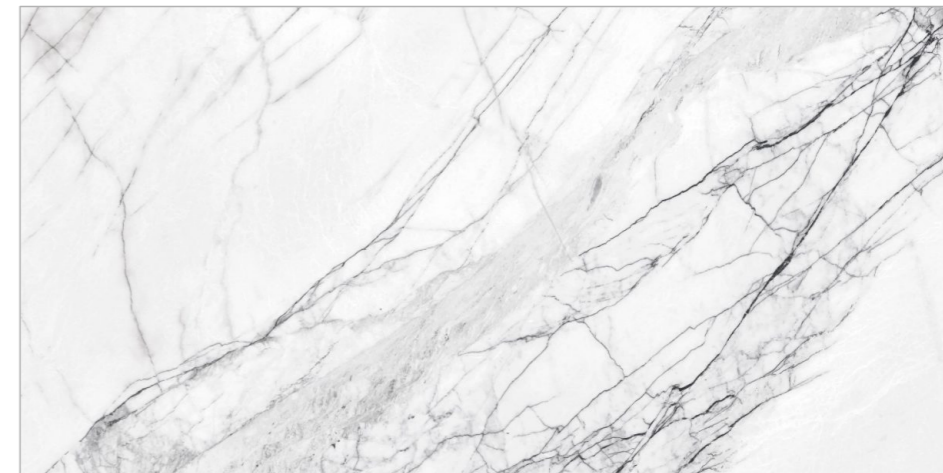

Random
04

Matt
Carving
Surface

Size
600x1200mm

GLAZED VITRIFIED TILES

www.flavourgranito.com

17079 ROYAL FOG CREMA

791 SATVARIO
BURN

FIORENTE
CARVING COLLECTION