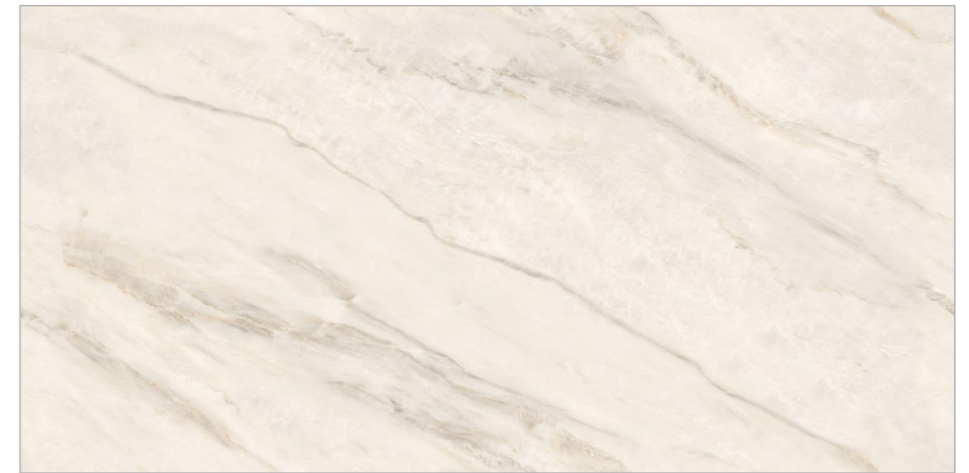

17148 TOXIC
CREMA

FIORENTE
CARVING COLLECTION

BACK TO
INDEX

Random
04

Matt
Carving
Surface

Size
600x1200mm

GLAZED VITRIFIED TILES

www.flavourgranito.com

**FLAVOUR
GRANITO**
Elegance of Nature ... Amplified