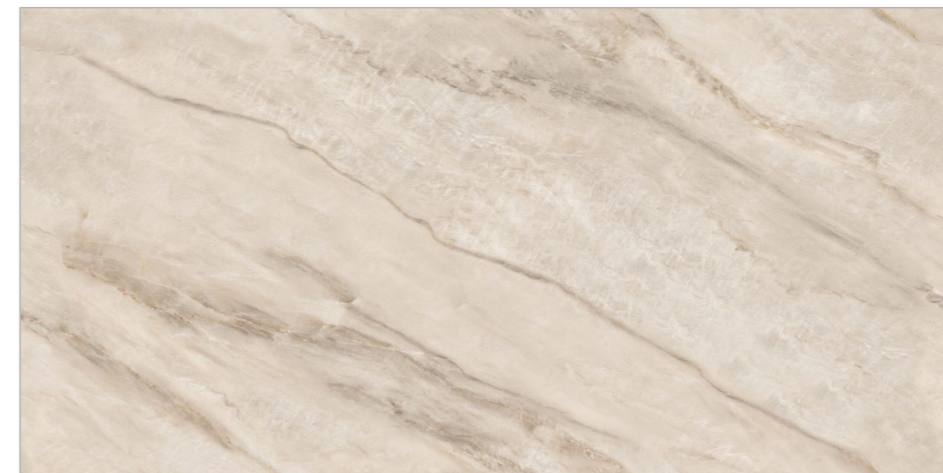

796 SOL
WHITE

FIORRENTE
CARVING COLLECTION

BACK TO
INDEX 

Random
04 

Matt
Carving
Surface 

Size
600x1200mm

GLAZED VITRIFIED TILES

www.flavourgranito.com