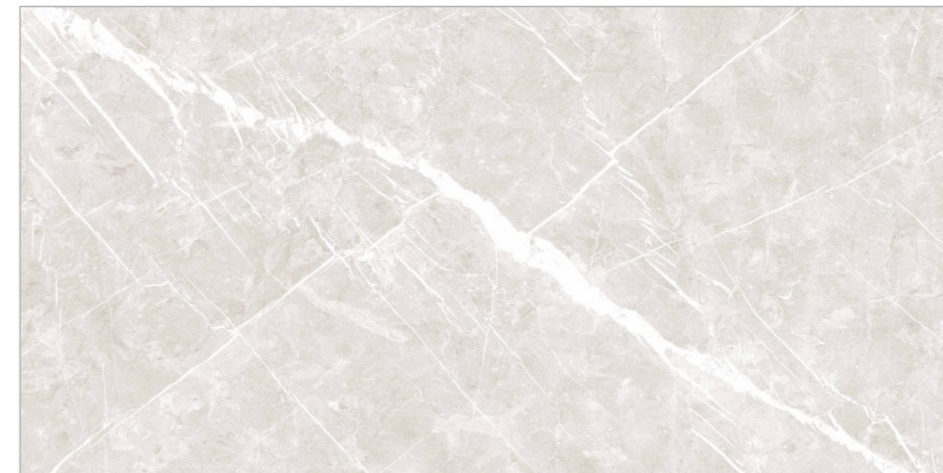

Random
03 

Matt
Carving
Surface 

Size
600x1200mm

GLAZED VITRIFIED TILES

www.flavourgranito.com

17011 CZAR
GREY

FIORRENTE
CARVING COLLECTION

BACK TO INDEX 