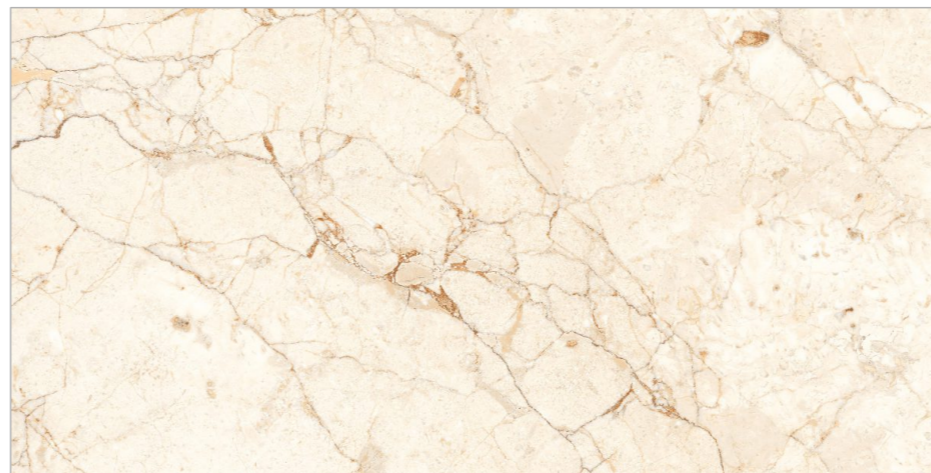

716 FLORENCIA
BEIGE

FIORRENTE
CARVING COLLECTION

BACK TO
INDEX

Random
02

Matt
Carving
Surface

Size
600x1200mm

GLAZED VITRIFIED TILES

www.flavourgranito.com