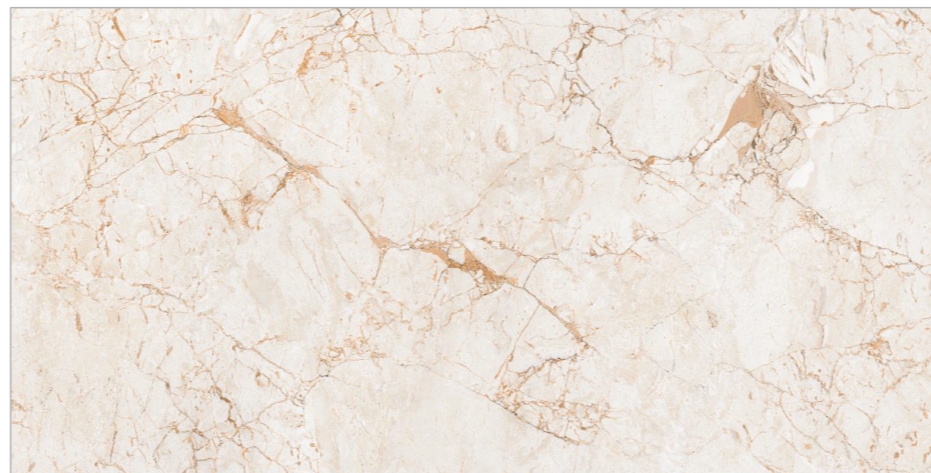

721 KARA
ROSS BEIGE

FIORRENTE
CARVING COLLECTION

BACK TO
INDEX

Random
04

Matt
Carving
Surface

Size
600x1200mm

GLAZED VITRIFIED TILES

www.flavourgranito.com