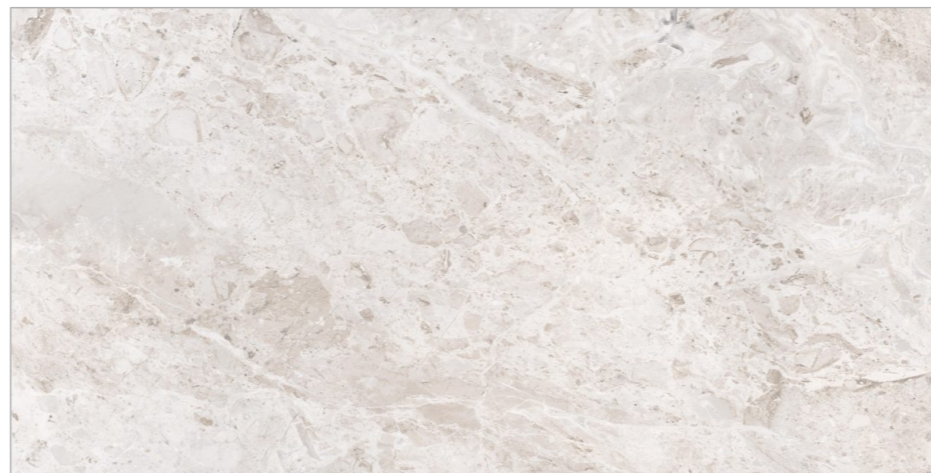

739 LAVASA
CREMA

FIORENTE
CARVING COLLECTION

BACK TO
INDEX

Random
02

Matt
Carving
Surface

Size
600x1200mm

GLAZED VITRIFIED TILES

www.flavourgranito.com