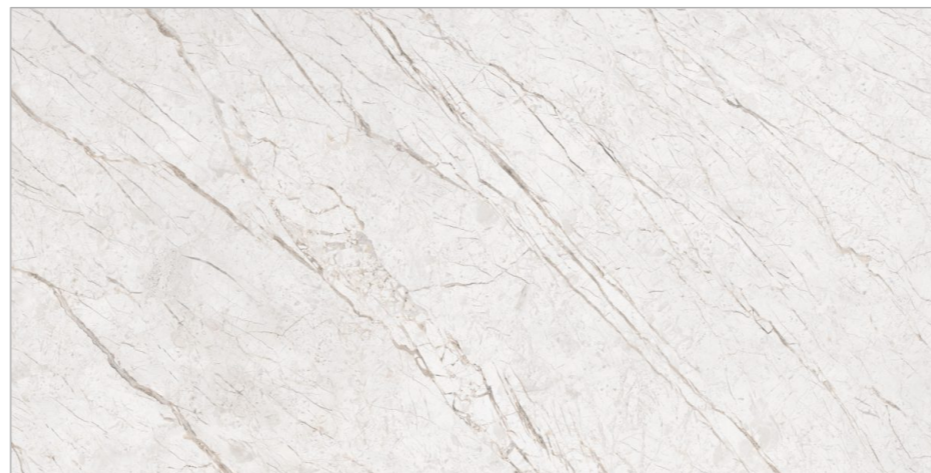

795 DAINTY
WHITE

FIORENTE
CARVING COLLECTION

BACK TO
INDEX

Random
04

Matt
Carving
Surface

Size
600x1200mm

GLAZED VITRIFIED TILES

www.flavourgranito.com