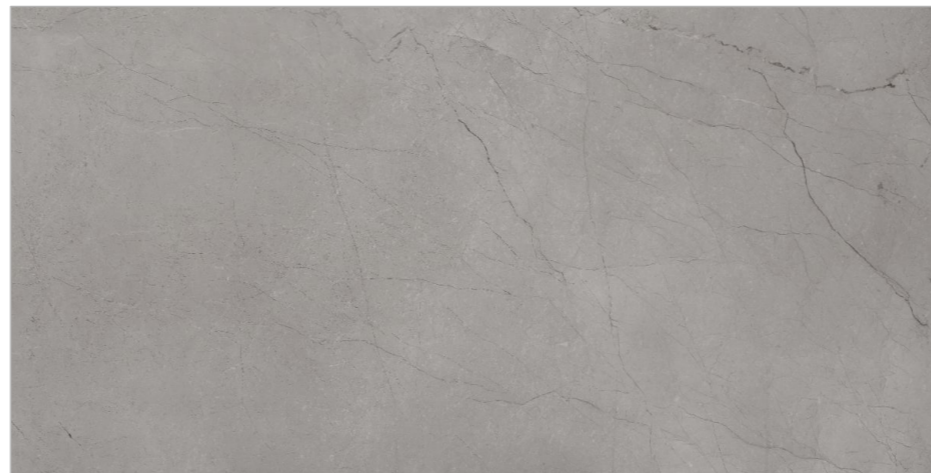

767 CYRENE
CREMA

FIORRENTE
CARVING COLLECTION

BACK TO
INDEX 

Random
04

Matt
Carving
Surface

Size
600x1200mm

GLAZED VITRIFIED TILES

www.flavourgranito.com