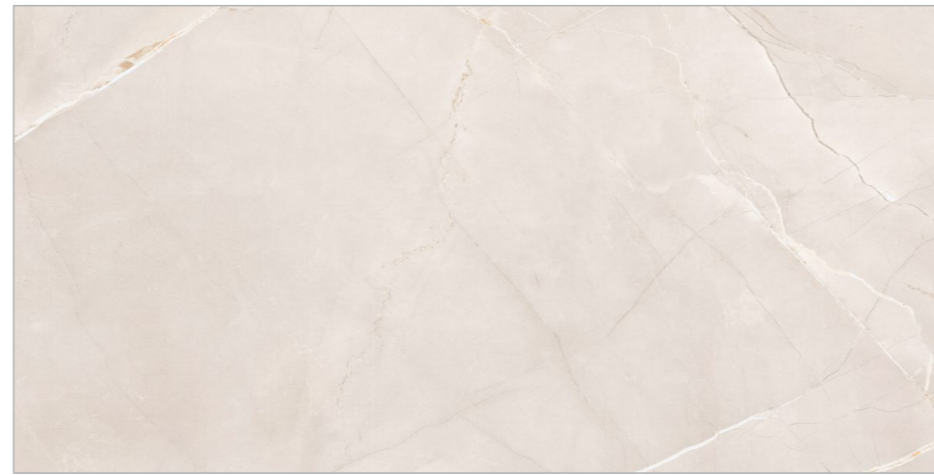

Random
04 

Matt
Carving
Surface 

Size
600x1200mm

GLAZED VITRIFIED TILES

www.flavourgranito.com

17079 ROYAL FOG
CREMA

FIORRENTE
CARVING COLLECTION

BACK TO INDEX 