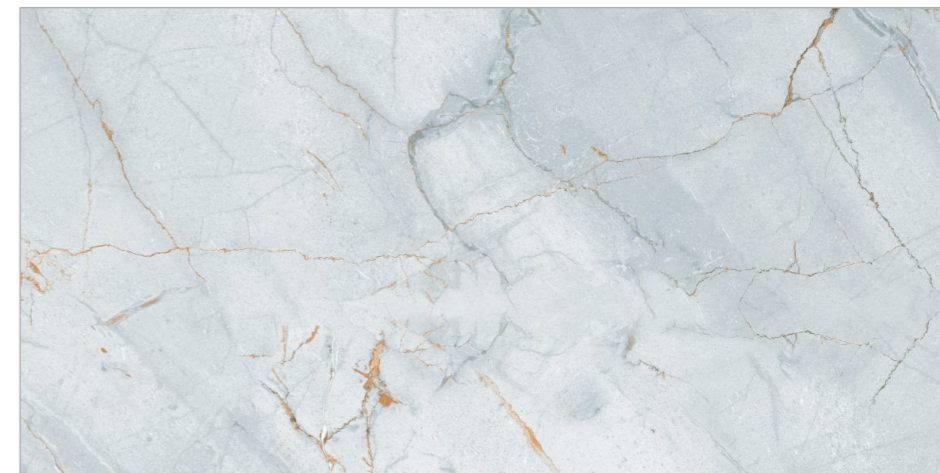

Random
04

Matt
Carving
Surface

Size
600x1200mm

GLAZED VITRIFIED TILES

www.flavourgranito.com

17110 MAJESTIC VARDE

FIORRENTE
CARVING COLLECTION

BACK TO
INDEX 