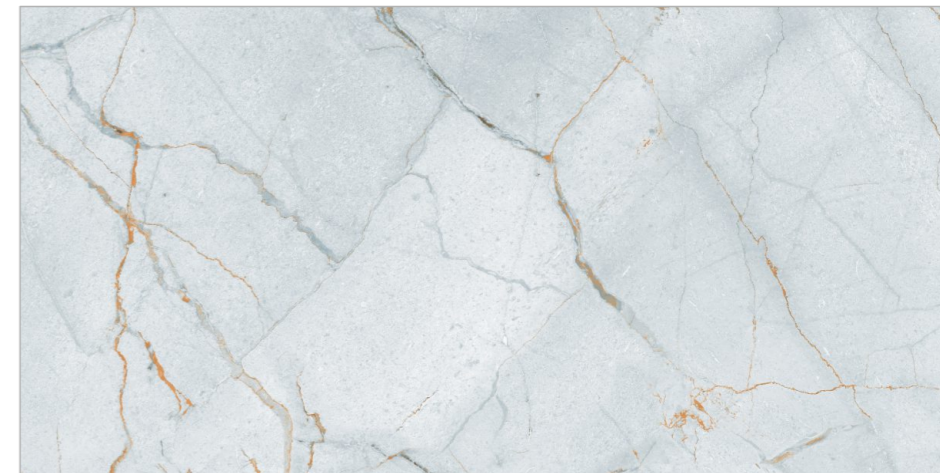

Random
04

Matt
Carving
Surface

Size
600x1200mm

GLAZED VITRIFIED TILES

www.flavourgranito.com

17110 MAJESTIC VARDE

FIORRENTE
CARVING COLLECTION

BACK TO
INDEX 