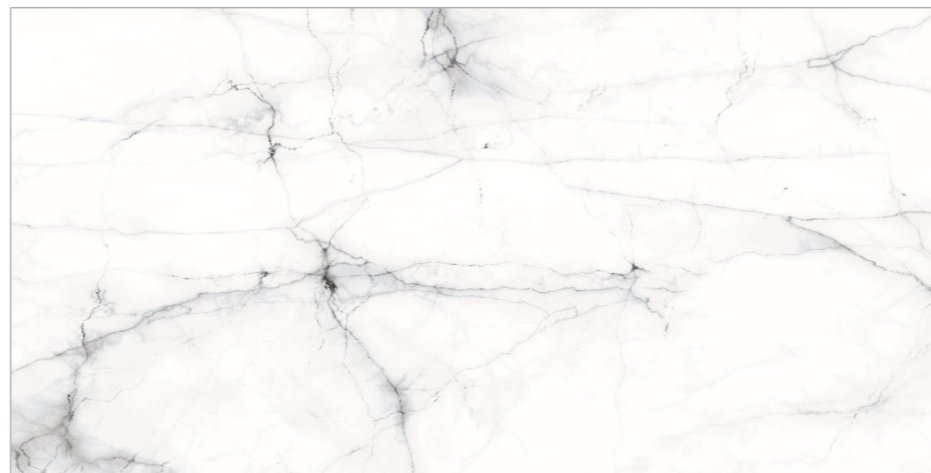

BACK TO INDEX 

Random 03 

Matt Carving Surface 

Size 600x1200mm

GLAZED VITRIFIED TILES

www.flavourgranito.com

17014 SATVARIO
COSTA

FIORENTE
CARVING COLLECTION