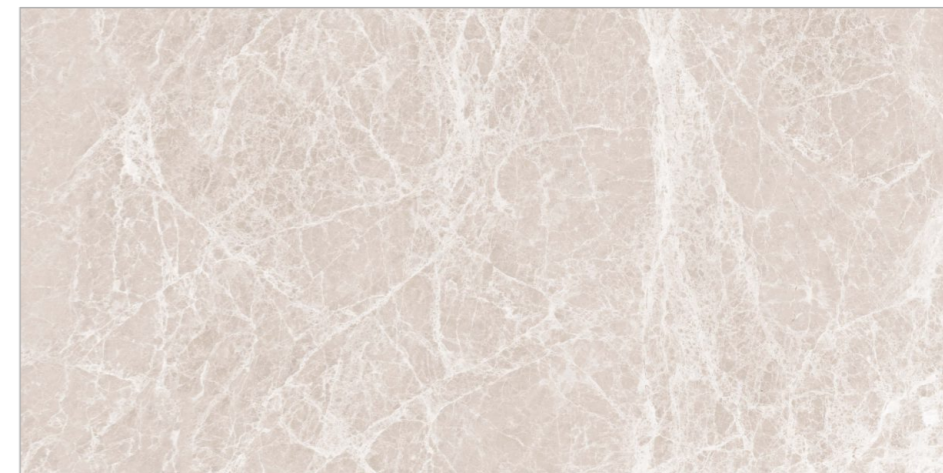

Size
600x1200mm

GLAZED VITRIFIED TILES

www.flavourgranito.com

753 BRECCIA BROWN

750 CLAVEL
CREMA

FIORENTE
CARVING COLLECTION

BACK TO
INDEX 

Random 
02