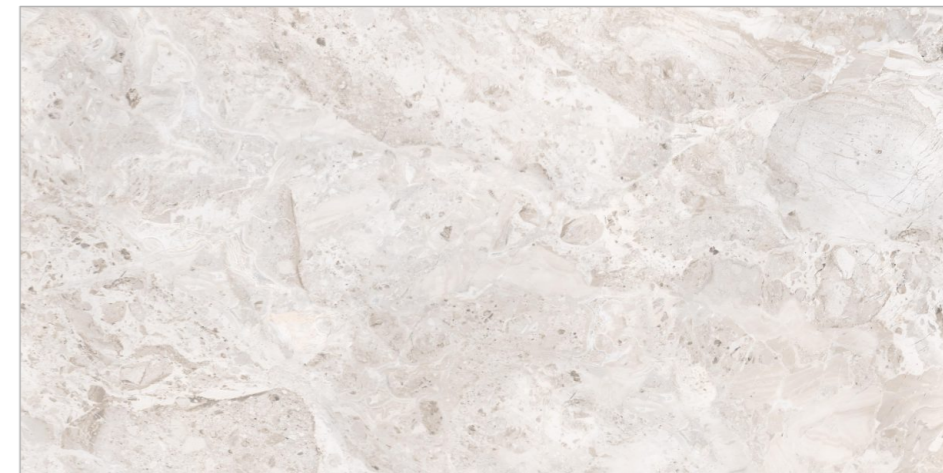

739 LAVASA
CREMA

FIORENTE
CARVING COLLECTION

BACK TO
INDEX

Random
02

Matt
Carving
Surface

Size
600x1200mm

GLAZED VITRIFIED TILES

www.flavourgranito.com