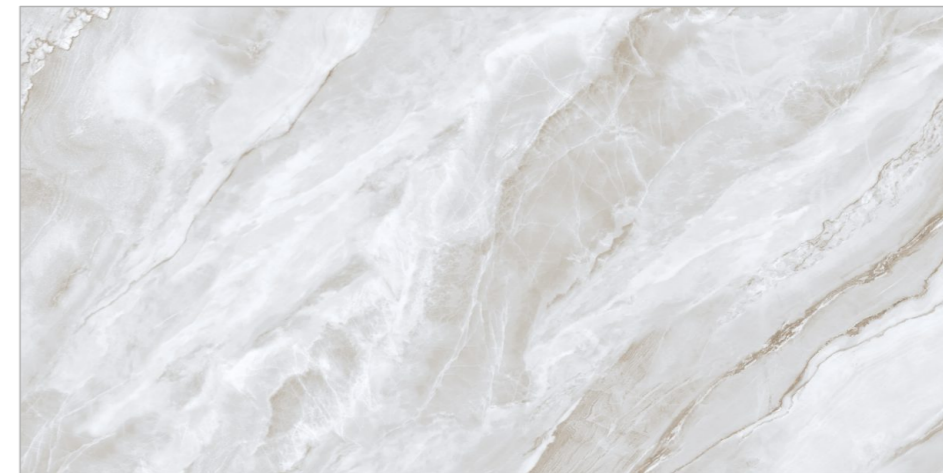

17099 OXIDO
GREY

FIORRENTE
CARVING COLLECTION

BACK TO INDEX

Random 02

Matt
Carving
Surface

Size
600x1200mm

GLAZED VITRIFIED TILES

www.flavourgranito.com