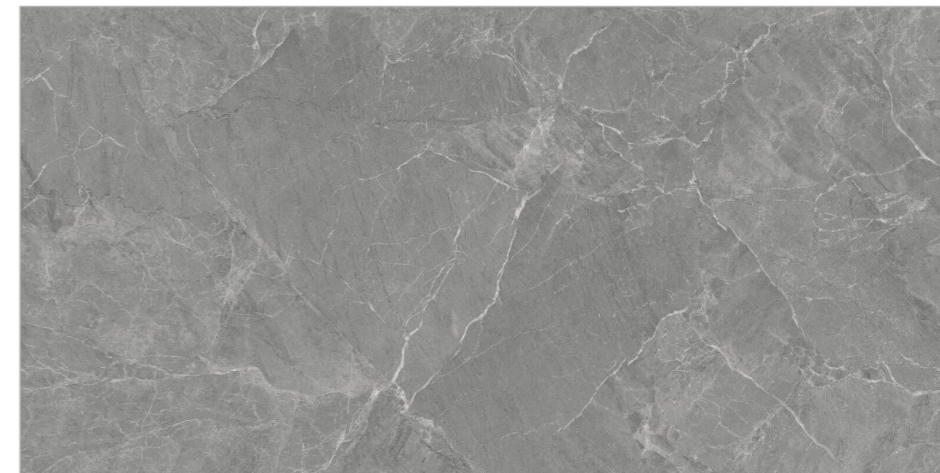

17071 LITHOS
BLACK

FIORRENTE
CARVING COLLECTION

BACK TO INDEX

Random 03

Matt
Carving
Surface

Size
600x1200mm

GLAZED VITRIFIED TILES

www.flavourgranito.com