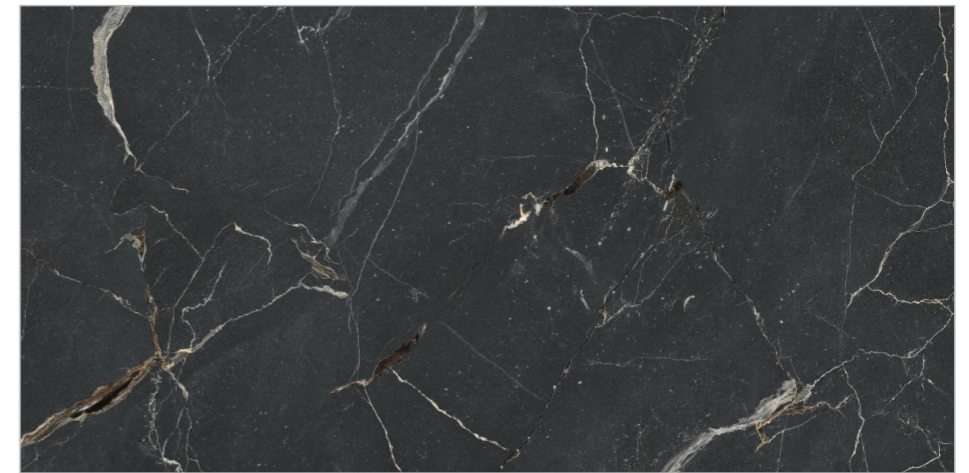

17028 ATHENA
NERO

FIORRENTE
CARVING COLLECTION

BACK TO
INDEX

Random
04

Matt
Carving
Surface

Size
600x1200mm

GLAZED VITRIFIED TILES

www.flavourgranito.com

**FLAVOUR
GRANITO**
Elegance of Nature ... Amplified