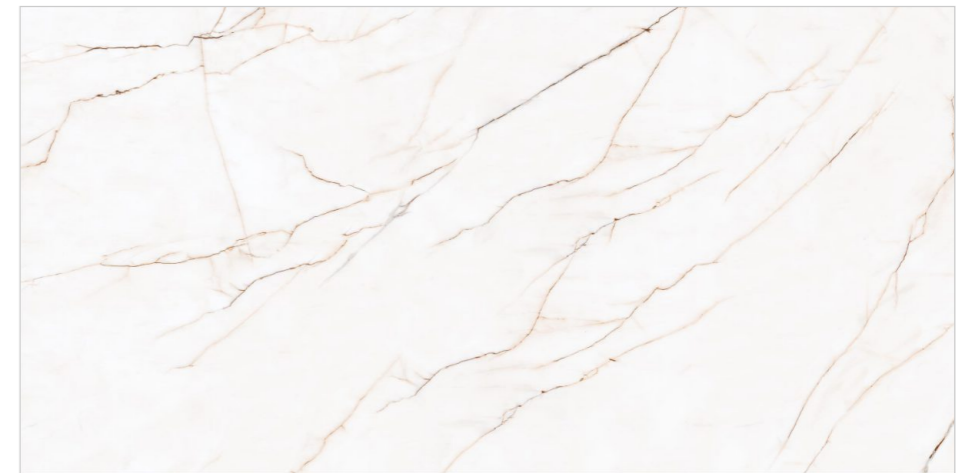

17027 TRIANA
WHITE

FIORENTE
CARVING COLLECTION

BACK TO INDEX

Random 02

Matt
Carving
Surface

Size
600x1200mm

GLAZED VITRIFIED TILES

www.flavourgranito.com