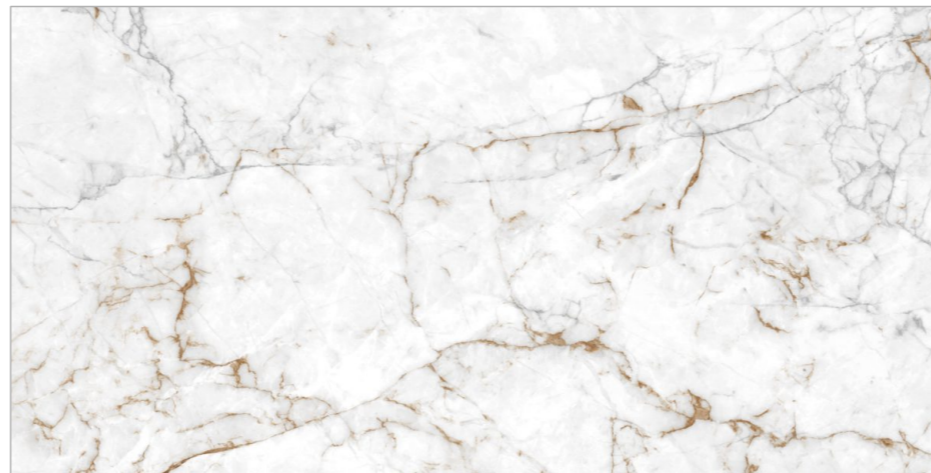

Matt
Carving
Surface 

Size
600x1200mm

GLAZED VITRIFIED TILES

www.flavourgranito.com

17081 CROMA NATURAL

17013
CROWN

FIORRENTE
CARVING COLLECTION

BACK TO
INDEX 