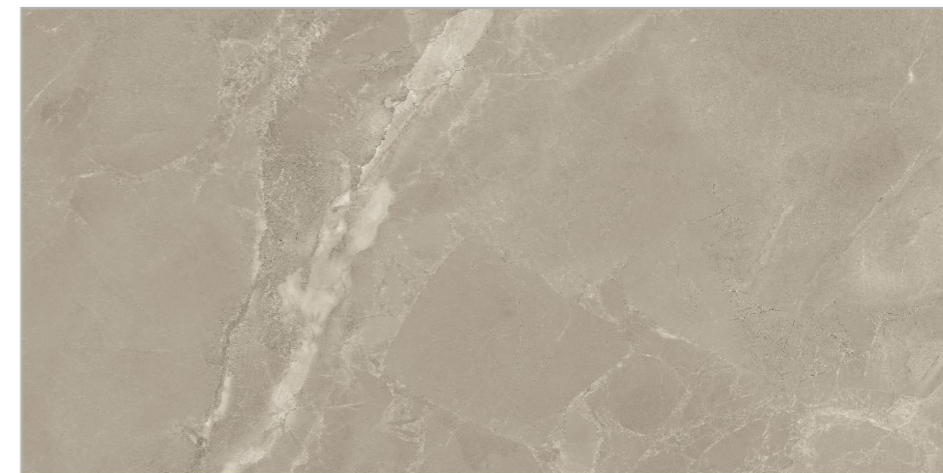

Random
04

Matt
Carving
Surface

Size
600x1200mm

GLAZED VITRIFIED TILES

www.flavourgranito.com

17163 BILZEN GREY

17165 BILZEN
MOCHA

FIORRENTE
CARVING COLLECTION