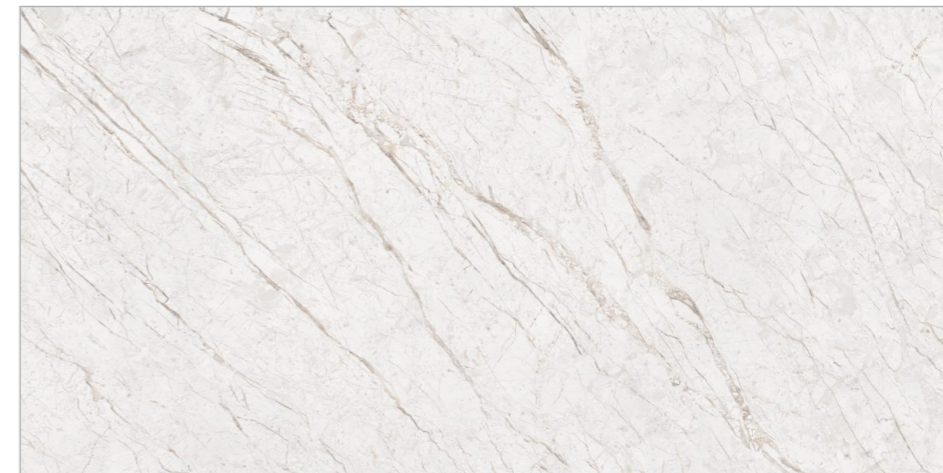

795 DAINTY
WHITE

FIORENTE
CARVING COLLECTION

BACK TO
INDEX

Random
04

Matt
Carving
Surface

Size
600x1200mm

GLAZED VITRIFIED TILES

www.flavourgranito.com