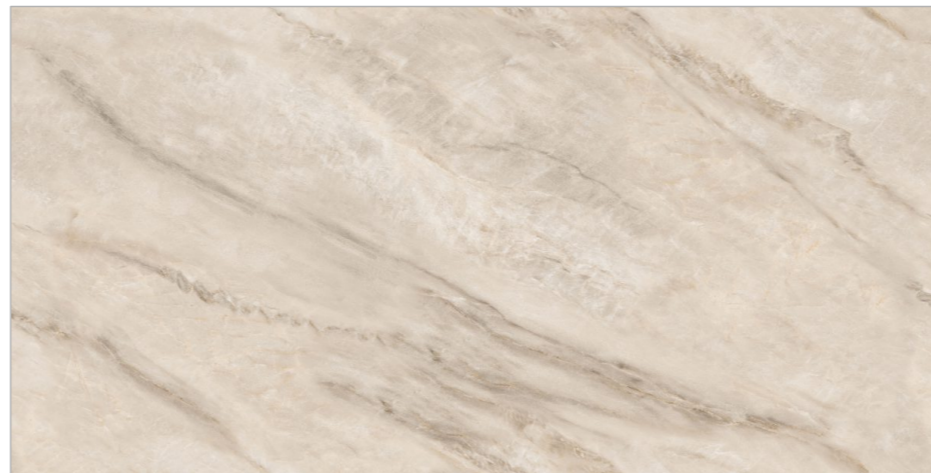

796 SOL
WHITE

FIORRENTE
CARVING COLLECTION

BACK TO
INDEX 

Random
04 

Matt
Carving
Surface 

Size
600x1200mm

GLAZED VITRIFIED TILES

www.flavourgranito.com