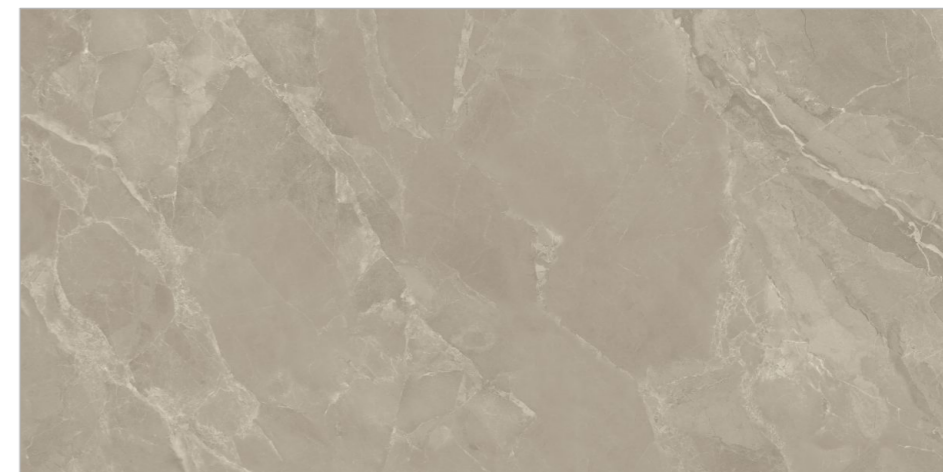

Random
04

Matt
Carving
Surface

Size
600x1200mm

GLAZED VITRIFIED TILES

www.flavourgranito.com

17163 BILZEN GREY

17165 BILZEN
MOCHA

FIORRENTE
CARVING COLLECTION