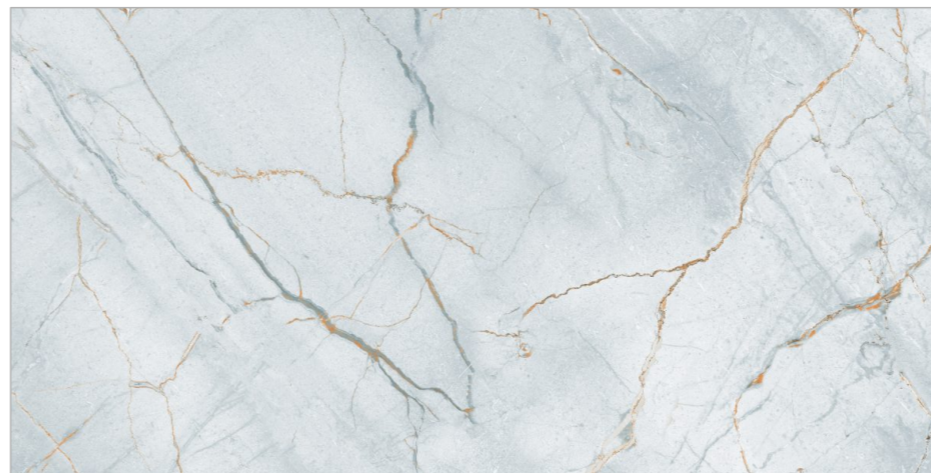

Random
04

Matt
Carving
Surface

Size
600x1200mm

GLAZED VITRIFIED TILES

www.flavourgranito.com

17110 MAJESTIC VARDE

FIORRENTE
CARVING COLLECTION

BACK TO
INDEX 