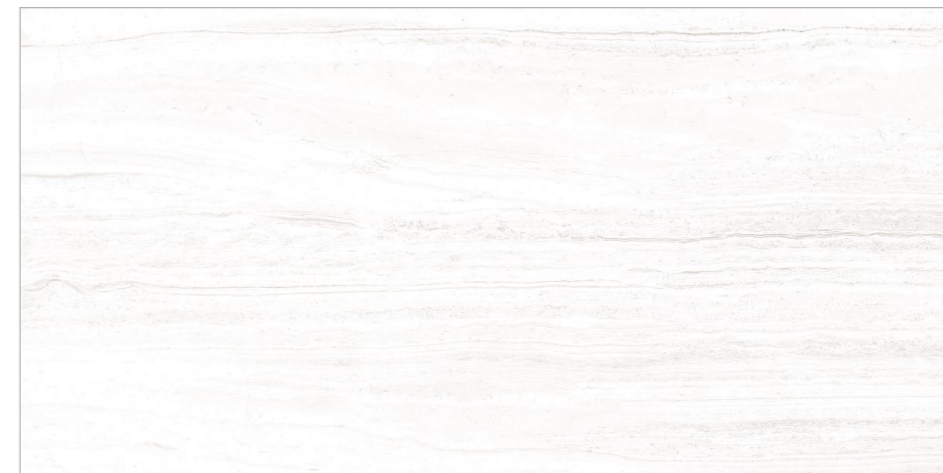

704 ASTER
WHITE

FIORRENTE
CARVING COLLECTION

BACK TO
INDEX

Random
02

Matt
Carving
Surface

Size
600x1200mm

GLAZED VITRIFIED TILES

www.flavourgranito.com