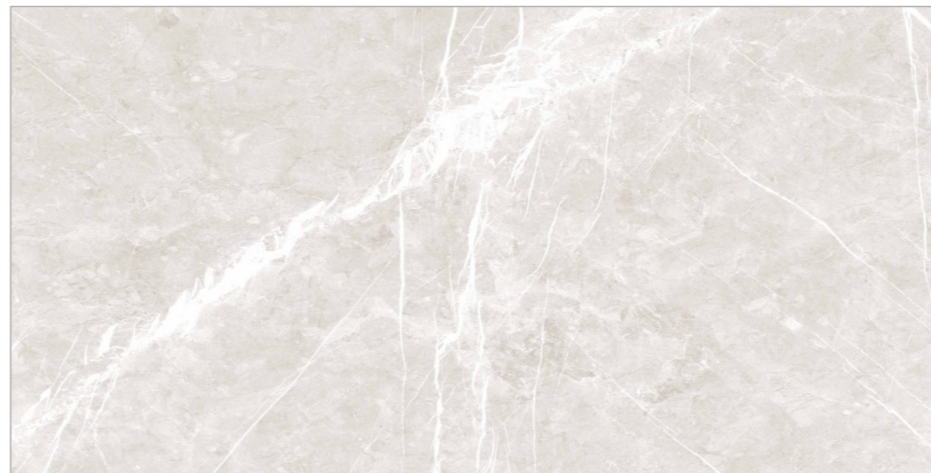

Random
03 

Matt
Carving
Surface 

Size
600x1200mm

GLAZED VITRIFIED TILES

www.flavourgranito.com

17011 CZAR
GREY

FIORRENTE
CARVING COLLECTION

BACK TO INDEX 