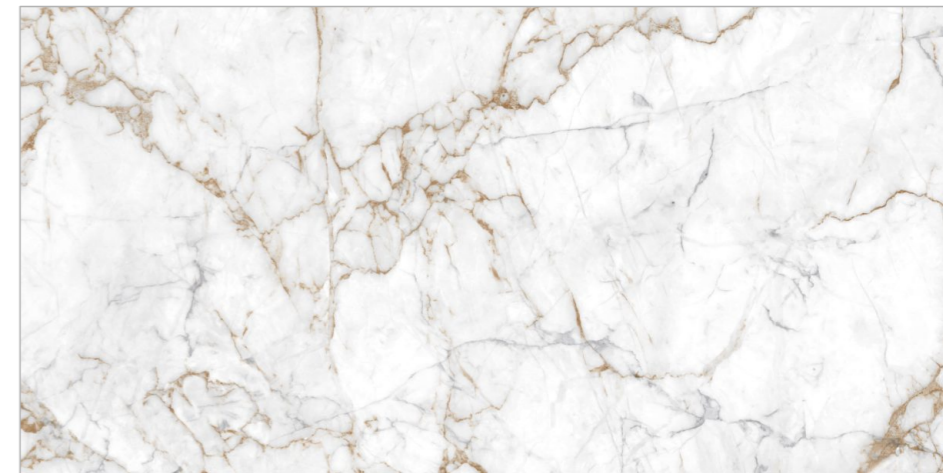

Matt
Carving
Surface 

Size
600x1200mm

GLAZED VITRIFIED TILES

www.flavourgranito.com

17081 CROMA NATURAL

17013
CROWN

FIORRENTE
CARVING COLLECTION

BACK TO
INDEX 