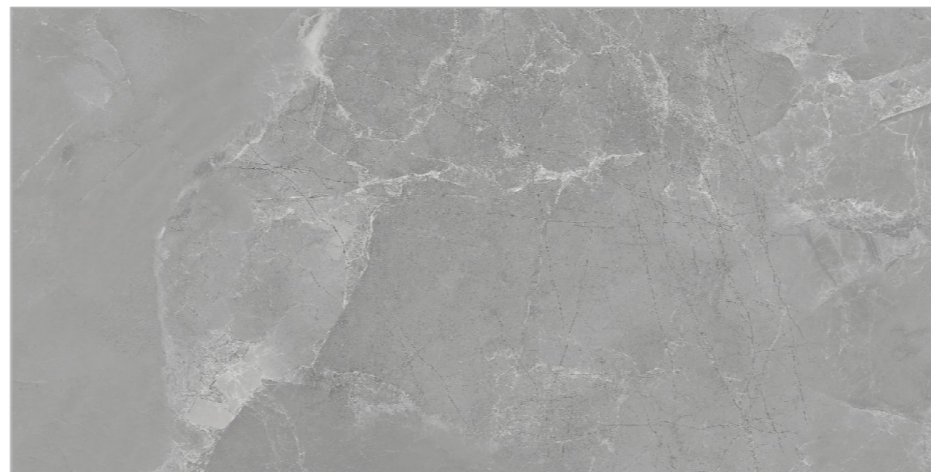

17163 BILZEN
GREY

FIORENTE
CARVING COLLECTION

BACK TO
INDEX

Random
04

Matt
Carving
Surface

Size
600x1200mm

GLAZED VITRIFIED TILES

www.flavourgranito.com