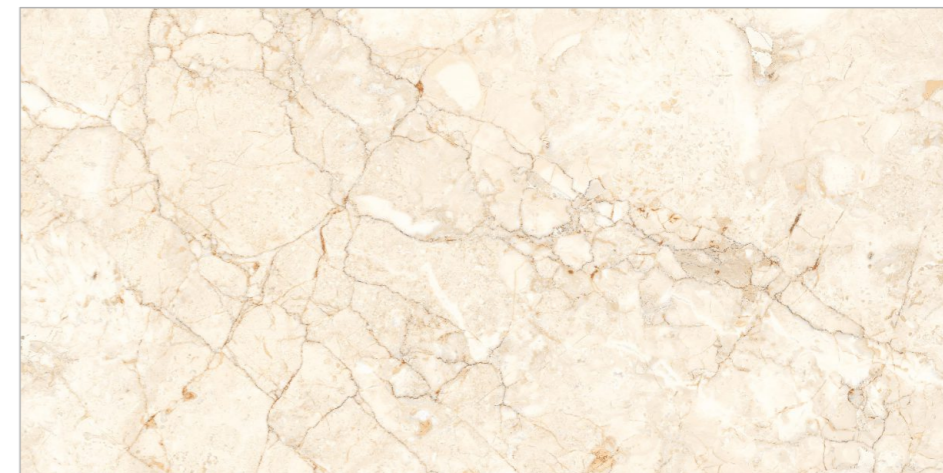

716 FLORENCIA
BEIGE

FIORRENTE
CARVING COLLECTION

BACK TO
INDEX

Random
02

Matt
Carving
Surface

Size
600x1200mm

GLAZED VITRIFIED TILES

www.flavourgranito.com