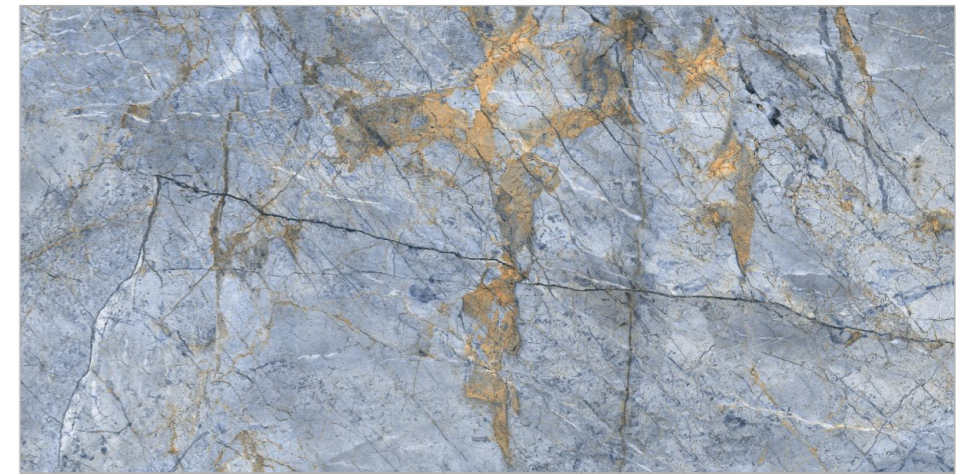

FIORRENTE
CARVING COLLECTION

BACK TO
INDEX 

Random
04

Matt
Carving
Surface

Size
600x1200mm

GLAZED VITRIFIED TILES

www.flavourgranito.com

743 SOL
BLUE