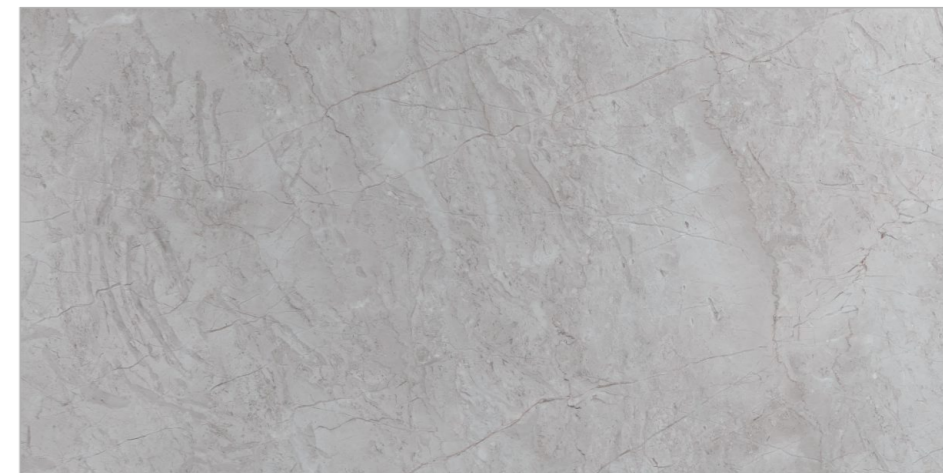

725 LAUNDRES
GRIS

FIORENTE
CARVING COLLECTION

BACK TO
INDEX

Random
04

Matt
Carving
Surface

Size
600x1200mm

GLAZED VITRIFIED TILES

www.flavourgranito.com