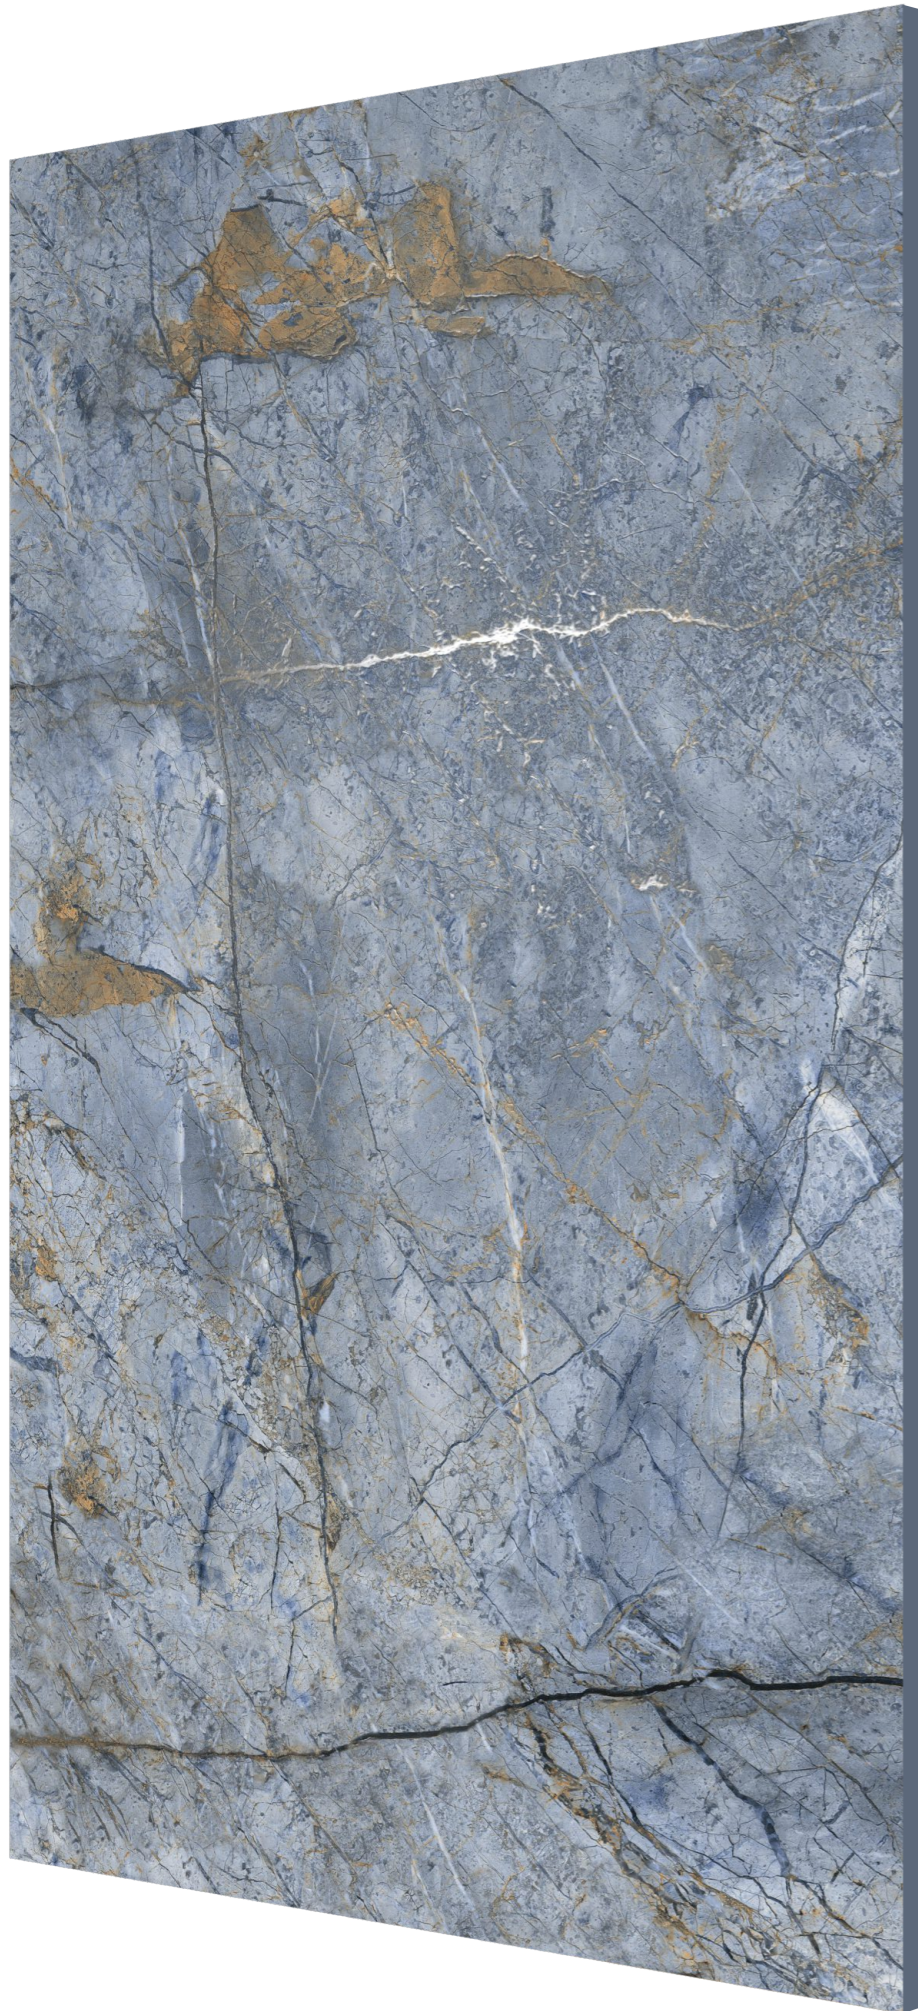

FIORRENTE
CARVING COLLECTION

BACK TO
INDEX 

Random
04

Matt
Carving
Surface

Size
600x1200mm

GLAZED VITRIFIED TILES

www.flavourgranito.com

743 SOL
BLUE