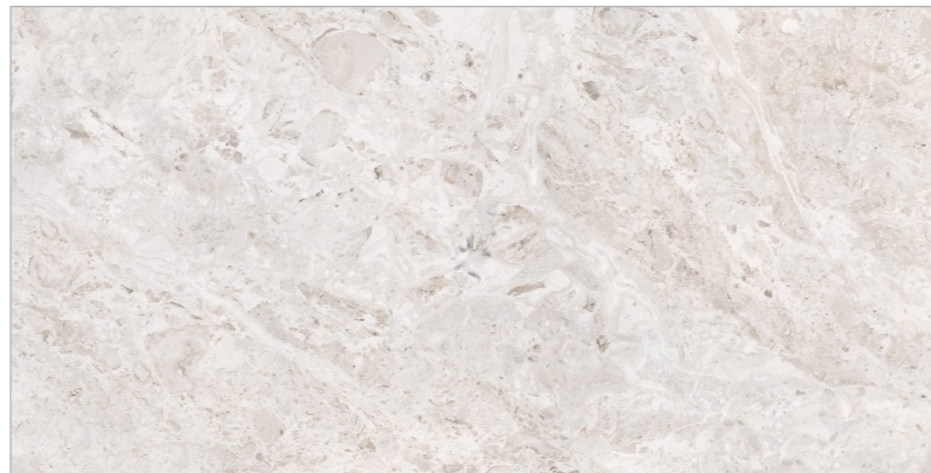

739 LAVASA
CREMA

FIORENTE
CARVING COLLECTION

BACK TO
INDEX

Random
02

Matt
Carving
Surface

Size
600x1200mm

GLAZED VITRIFIED TILES

www.flavourgranito.com