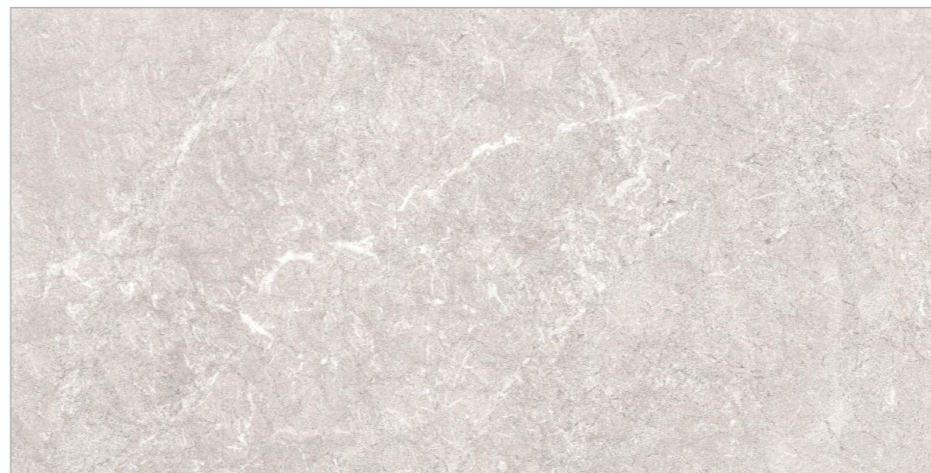

Matt
Carving
Surface

Size
600x1200mm

GLAZED VITRIFIED TILES

www.flavourgranito.com

726 QUARCIA
GREY

FIORRENTE
CARVING COLLECTION

BACK TO
INDEX 

Random
04 