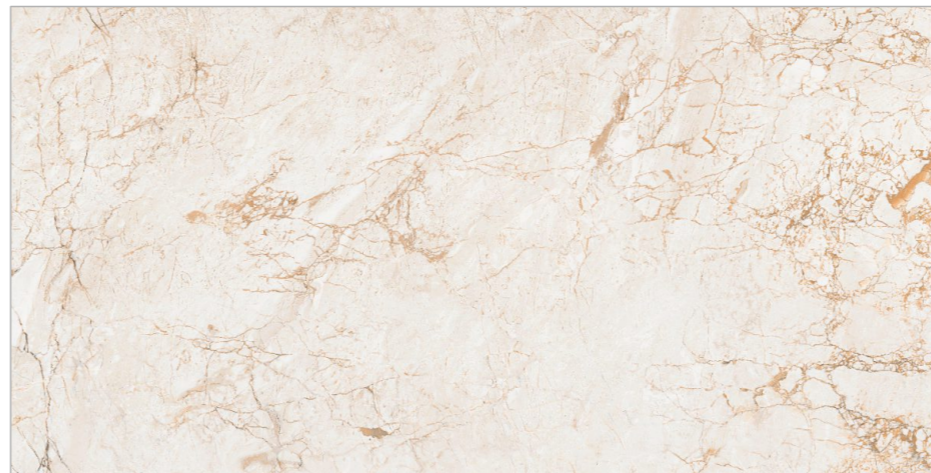

721 KARA
ROSS BEIGE

FIORRENTE
CARVING COLLECTION

BACK TO
INDEX

Random
04

Matt
Carving
Surface

Size
600x1200mm

GLAZED VITRIFIED TILES

www.flavourgranito.com