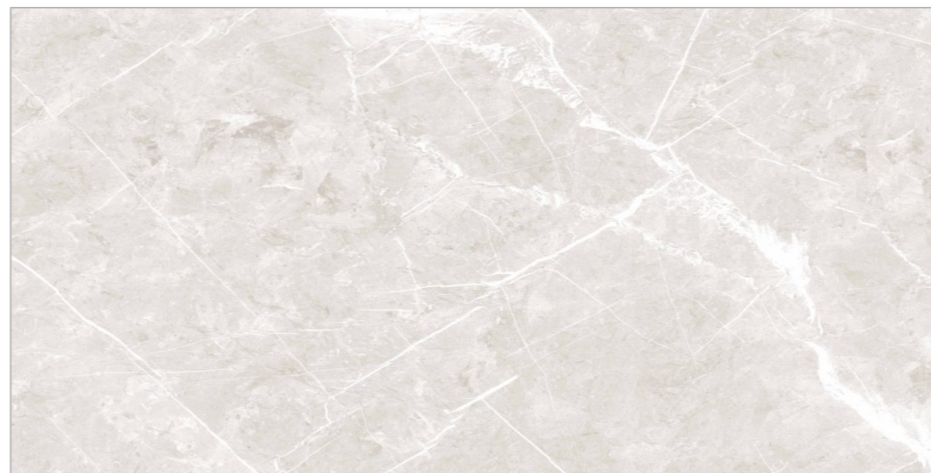

Random
03 

Matt
Carving
Surface 

Size
600x1200mm

GLAZED VITRIFIED TILES

www.flavourgranito.com

17011 CZAR
GREY

FIORRENTE
CARVING COLLECTION

BACK TO INDEX 