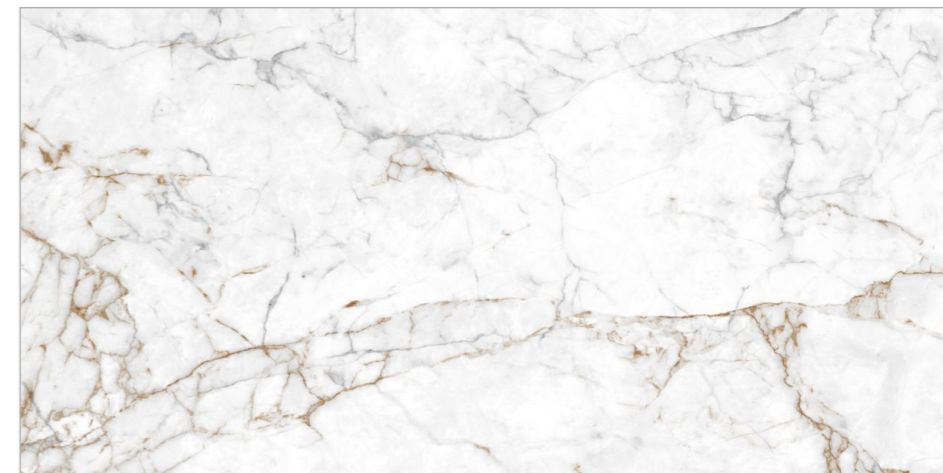

Matt
Carving
Surface 

Size
600x1200mm

GLAZED VITRIFIED TILES

www.flavourgranito.com

17081 CROMA NATURAL

17013
CROWN

FIORRENTE
CARVING COLLECTION

BACK TO
INDEX 