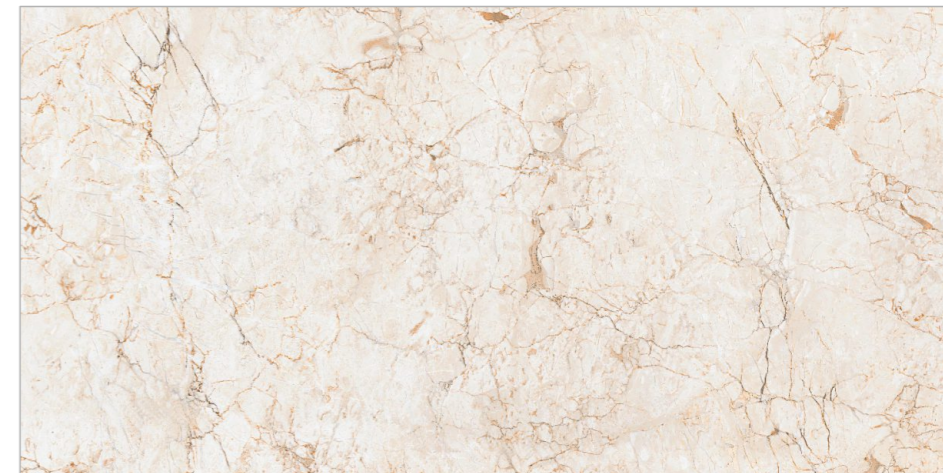

721 KARA
ROSS BEIGE

FIORRENTE
CARVING COLLECTION

BACK TO
INDEX

Random
04

Matt
Carving
Surface

Size
600x1200mm

GLAZED VITRIFIED TILES

www.flavourgranito.com