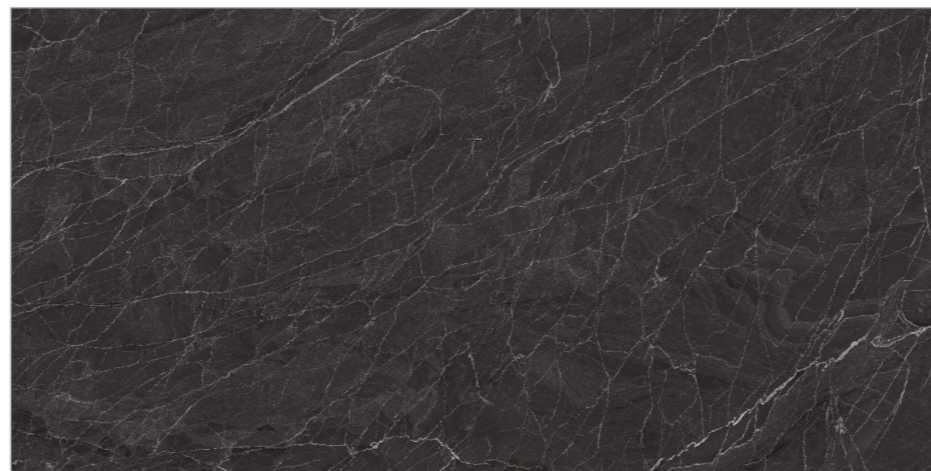

BACK TO
INDEX 

Random
03 

Matt
Carving
Surface 

Size
600x1200mm

GLAZED VITRIFIED TILES

www.flavourgranito.com

17006 NEWPORT BROWN

17005 NEWPORT
NERO