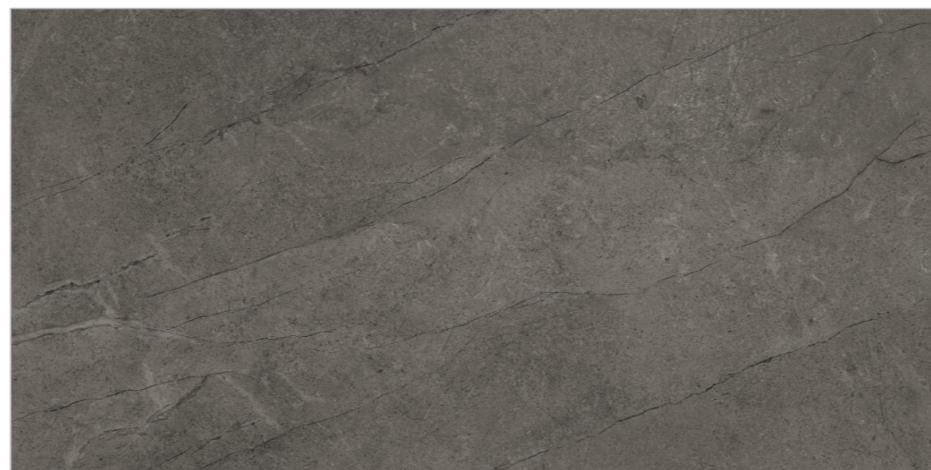

709 PIETRA
NERO

FIORANTE
CARVING COLLECTION

BACK TO
INDEX

Random
03

Matt
Carving
Surface

Size
600x1200mm

GLAZED VITRIFIED TILES

www.flavourgranito.com