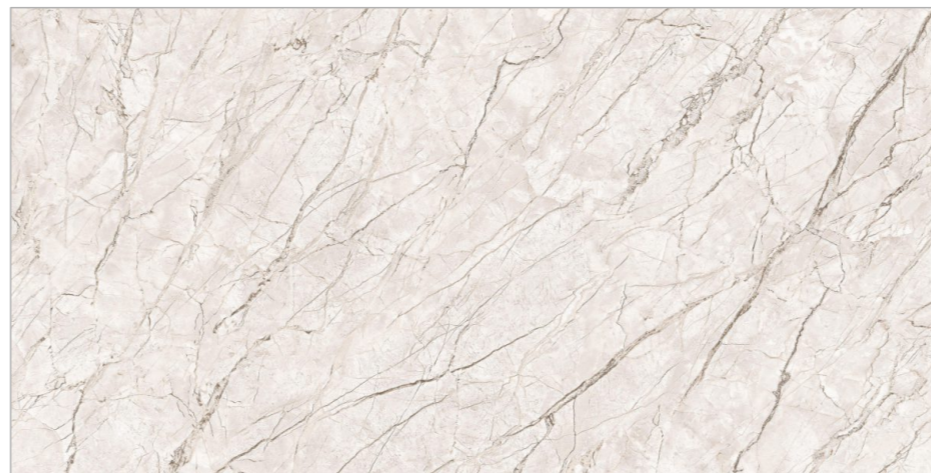

792 SUMENTO
GRIS

FIORRENTE
CARVING COLLECTION

BACK TO
INDEX

Random
02

Matt
Carving
Surface

Size
600x1200mm

GLAZED VITRIFIED TILES

www.flavourgranito.com