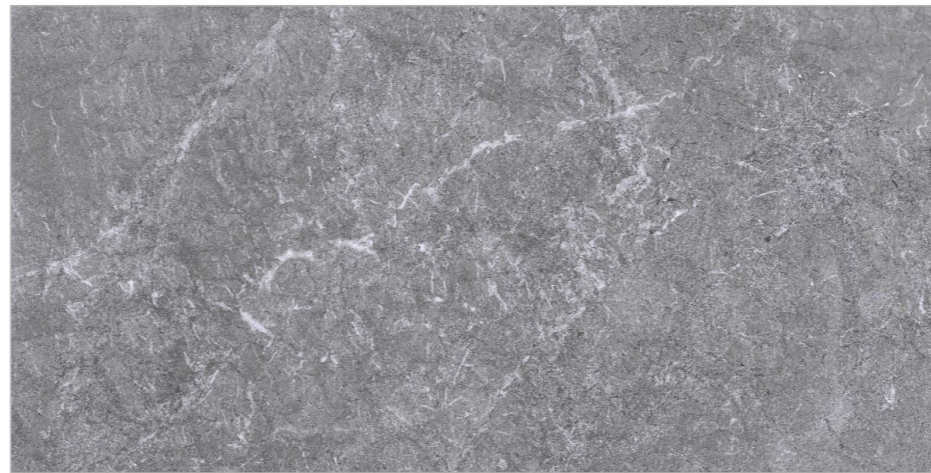

Size
600x1200mm

GLAZED VITRIFIED TILES

www.flavourgranito.com

709 PIETRA NERO

727 QUARCIA DARK
GREY

FIORRENTE
CARVING COLLECTION

BACK TO
INDEX 

Random
04