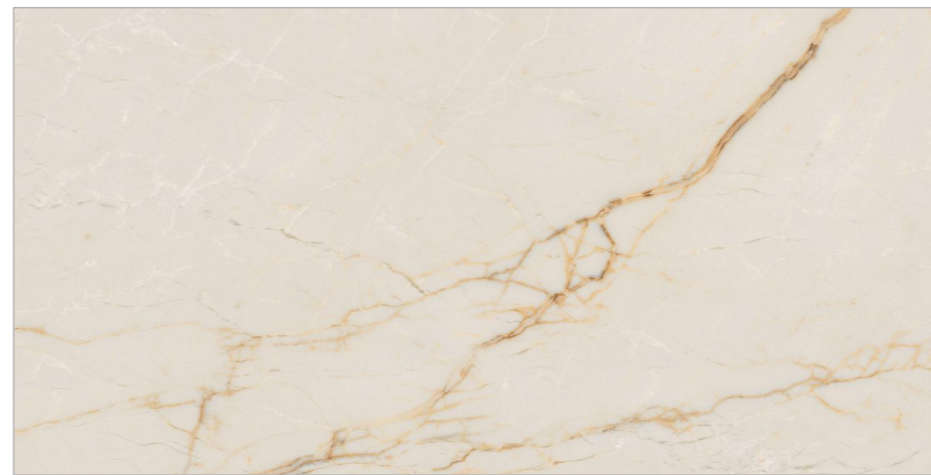

17030 ANTICO
MARBLE

FIORRENTE
CARVING COLLECTION

BACK TO INDEX 

Random
04 

Matt
Carving
Surface 

Size
600x1200mm

GLAZED VITRIFIED TILES

www.flavourgranito.com