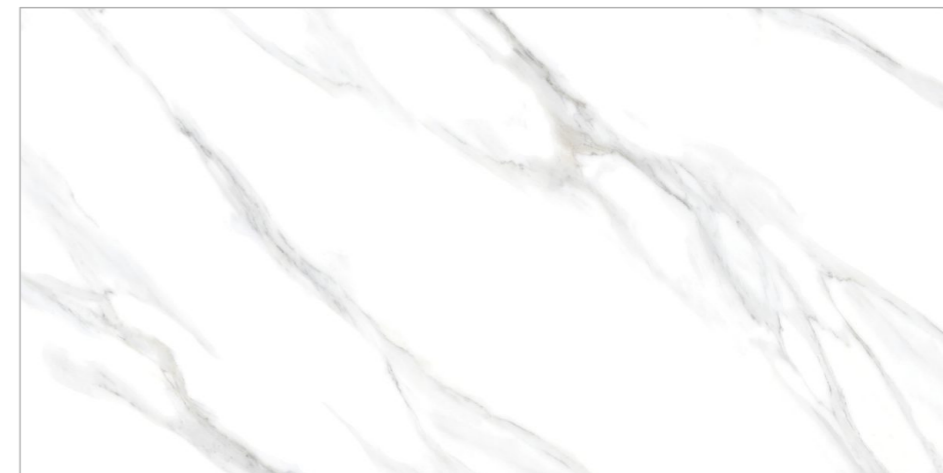

BACK TO INDEX 

Random 02 

Matt Carving Surface 

Size 600x1200mm

GLAZED VITRIFIED TILES

www.flavourgranito.com

17076 GOLDCOAST MARFIL

17007 HIMALAYA
WHITE