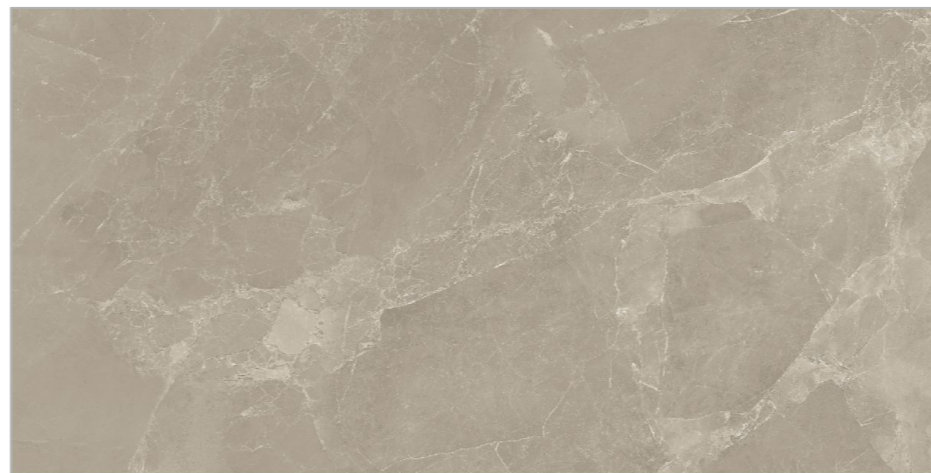

Random
04

Matt
Carving
Surface

Size
600x1200mm

GLAZED VITRIFIED TILES

www.flavourgranito.com

17163 BILZEN GREY

17165 BILZEN
MOCHA

FIORRENTE
CARVING COLLECTION