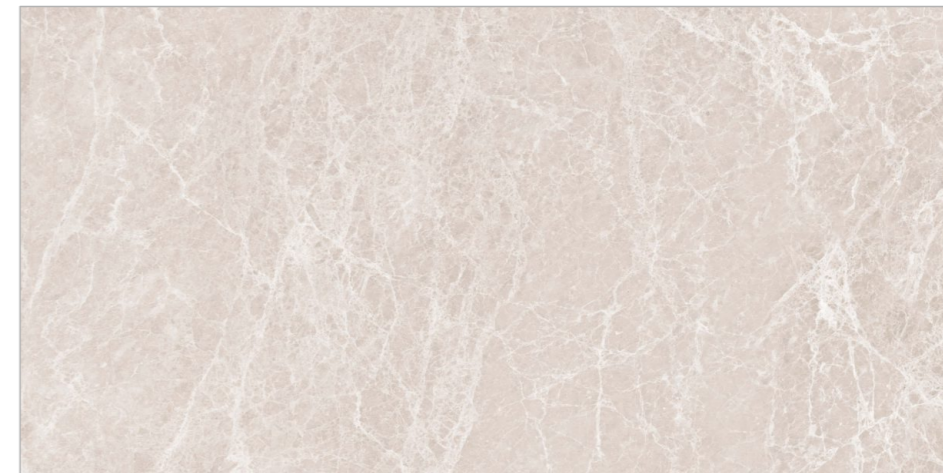

Size
600x1200mm

GLAZED VITRIFIED TILES

www.flavourgranito.com

753 BRECCIA BROWN

750 CLAVEL
CREMA

FIORENTE
CARVING COLLECTION

BACK TO
INDEX 

Random 
02