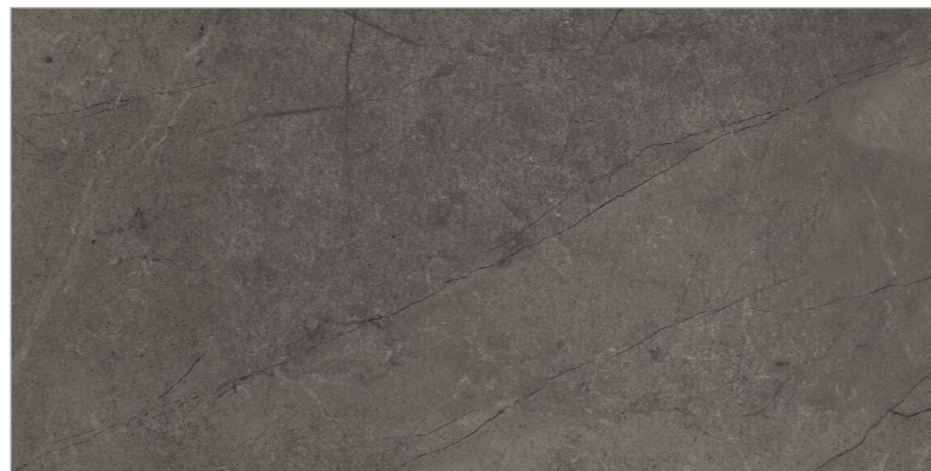

709 PIETRA
NERO

FIORANTE
CARVING COLLECTION

BACK TO
INDEX

Random
03

Matt
Carving
Surface

Size
600x1200mm

GLAZED VITRIFIED TILES

www.flavourgranito.com