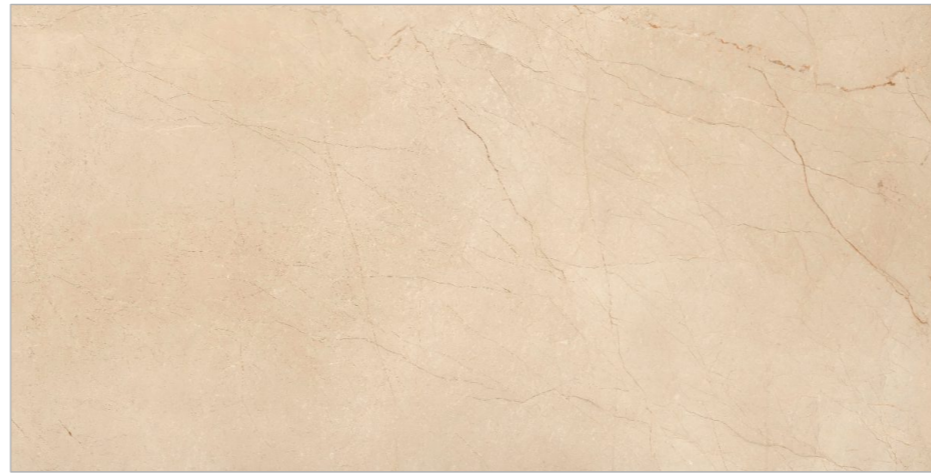

766 CYRENE
BROWN

FIORRENTE
CARVING COLLECTION

BACK TO
INDEX

Random
04

Matt
Carving
Surface

Size
600x1200mm

GLAZED VITRIFIED TILES

www.flavourgranito.com