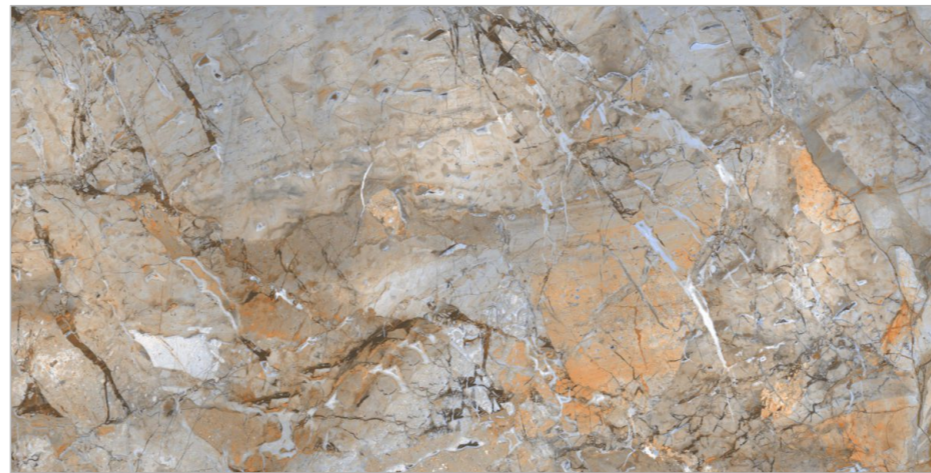

753 BRECCIA
BROWN

FIORRENTE
CARVING COLLECTION

BACK TO
INDEX

Random
02

Matt
Carving
Surface

Size
600x1200mm

GLAZED VITRIFIED TILES

www.flavourgranito.com