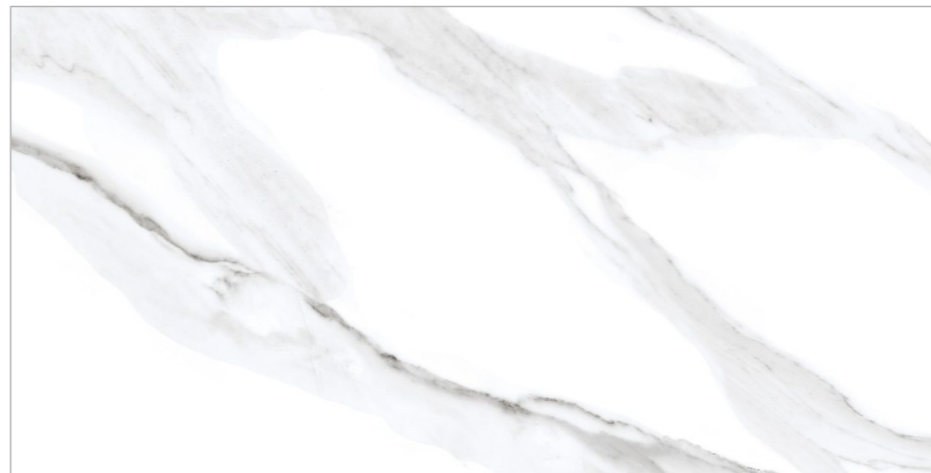

755 JUPITER
BROWN

FIORRENTE
CARVING COLLECTION

BACK TO
INDEX 

Random
02 

Matt
Carving
Surface 

Size
600x1200mm

GLAZED VITRIFIED TILES

www.flavourgranito.com