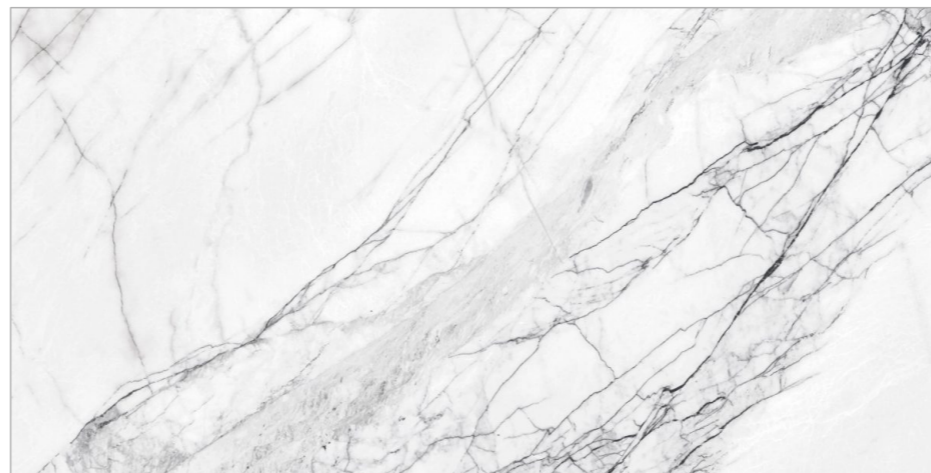

Random
04

Matt
Carving
Surface

Size
600x1200mm

GLAZED VITRIFIED TILES

www.flavourgranito.com

17079 ROYAL FOG CREMA

791 SATVARIO
BURN

FIORENTE
CARVING COLLECTION