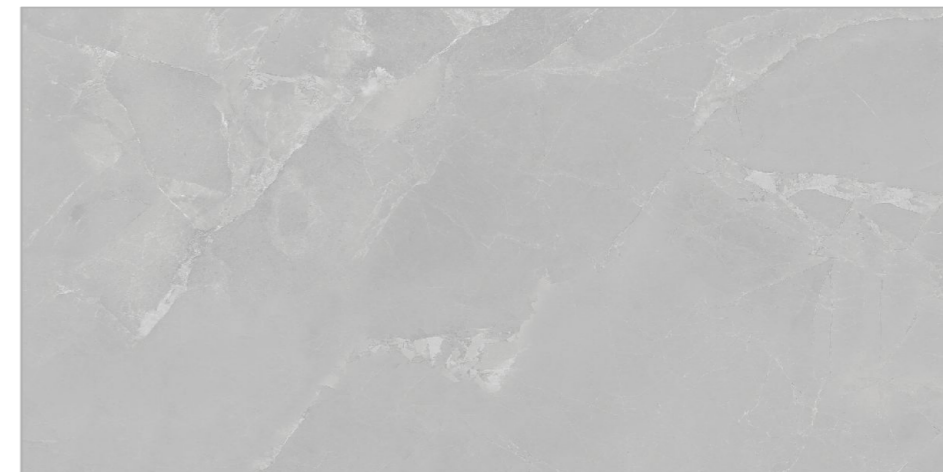

BACK TO
INDEX 

Random
04

Matt
Carving
Surface

Size
600x1200mm

GLAZED VITRIFIED TILES

www.flavourgranito.com

17164 BILZEN
SILVER

FIORENTE
CARVING COLLECTION