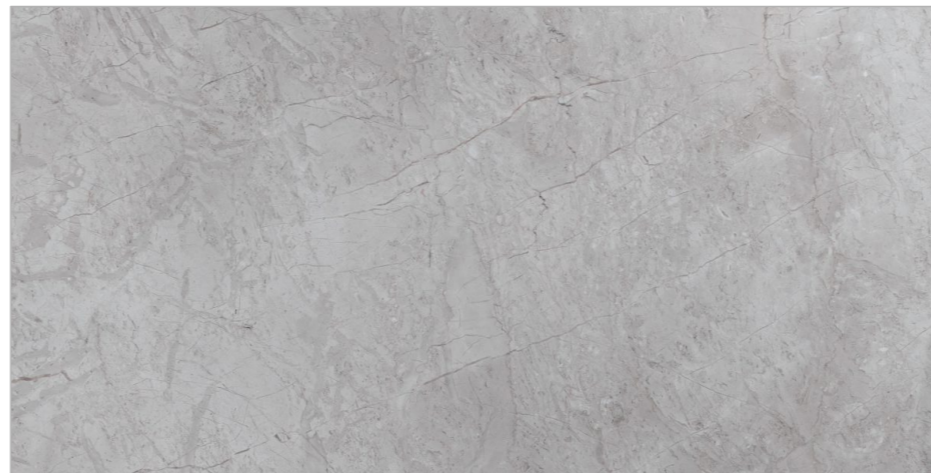

725 LAUNDRES
GRIS

FIORENTE
CARVING COLLECTION

BACK TO
INDEX

Random
04

Matt
Carving
Surface

Size
600x1200mm

GLAZED VITRIFIED TILES

www.flavourgranito.com