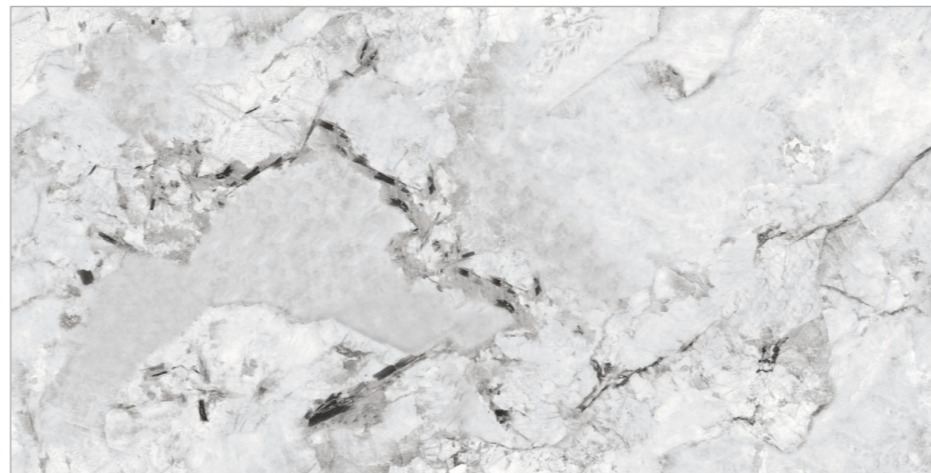

17144 BAXTER
GREY

FIORRENTE
CARVING COLLECTION

BACK TO
INDEX

Random
02

Matt
Carving
Surface

Size
600x1200mm

GLAZED VITRIFIED TILES

www.flavourgranito.com