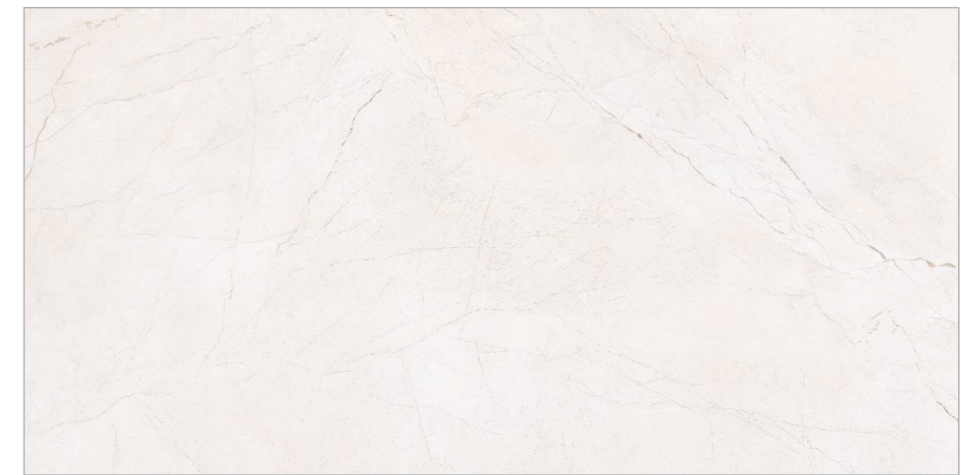

768 CYRENE
GRIS

FIORRENTE
CARVING COLLECTION

BACK TO
INDEX 

Random
04

Matt
Carving
Surface

Size
600x1200mm

GLAZED VITRIFIED TILES

www.flavourgranito.com