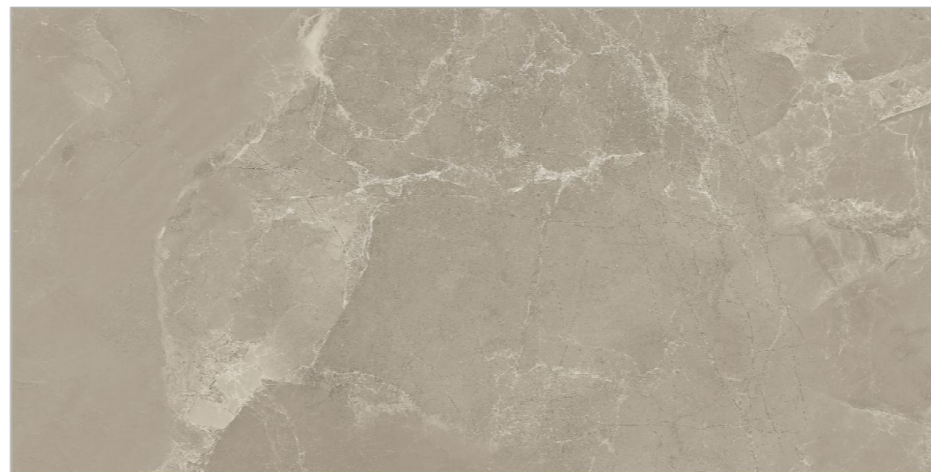

17165 BILZEN
MOCHA

FIORRENTE
CARVING COLLECTION

BACK TO
INDEX

Random
04

Matt
Carving
Surface

Size
600x1200mm

GLAZED VITRIFIED TILES

www.flavourgranito.com