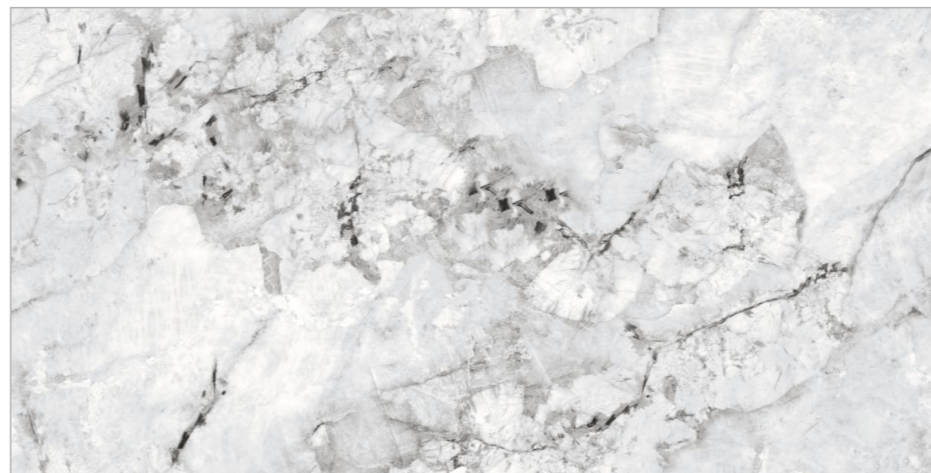

www.flavourgranito.com

 **FLAVOUR
GRANITO**
Elegance of Nature ... Amplified

17028 ATHENA NERO

17144 BAXTER
GREY

FIORRENTE
CARVING COLLECTION

BACK TO
INDEX 

Random
02 

Matt
Carving
Surface 