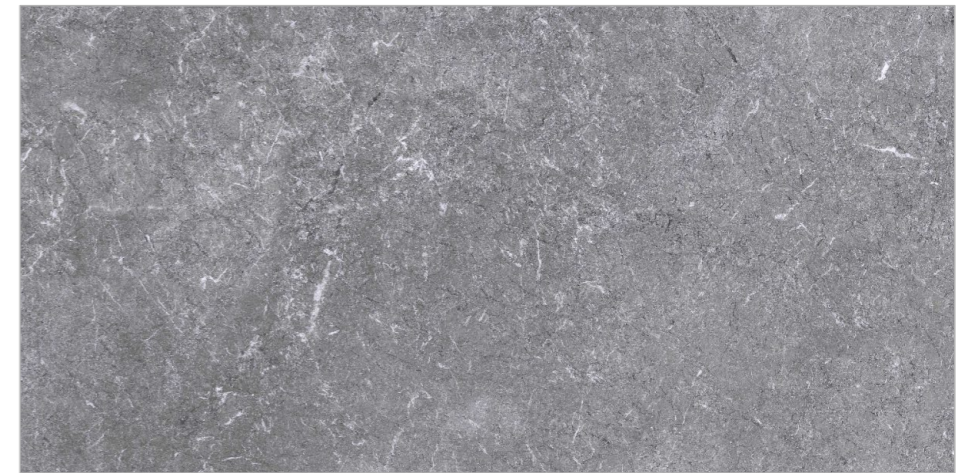

Size
600x1200mm

GLAZED VITRIFIED TILES

www.flavourgranito.com

709 PIETRA NERO

727 QUARCIA DARK
GREY

FIORRENTE
CARVING COLLECTION

BACK TO
INDEX 

Random
04