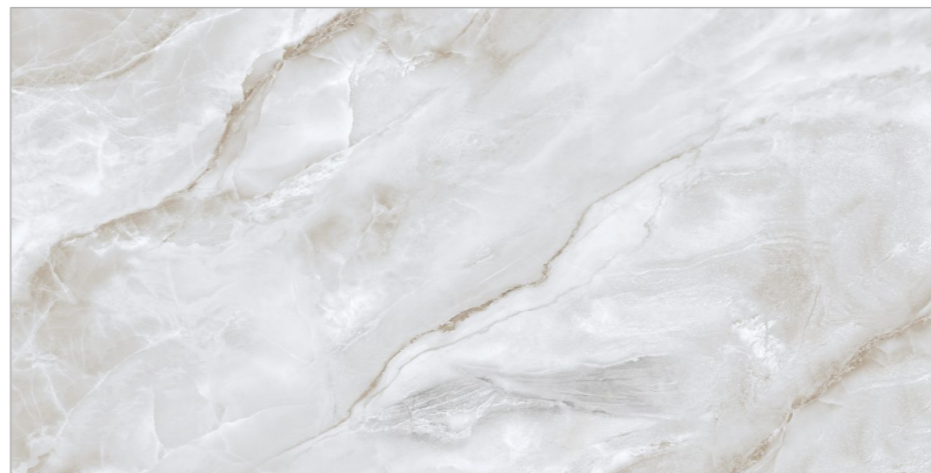

17099 OXIDO
GREY

FIORRENTE
CARVING COLLECTION

BACK TO INDEX

Random 02

Matt
Carving
Surface

Size
600x1200mm

GLAZED VITRIFIED TILES

www.flavourgranito.com