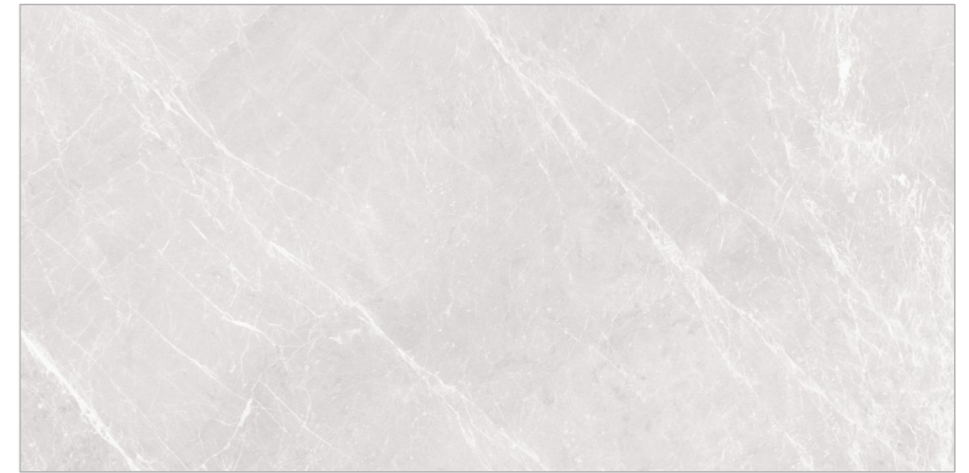

17066 NEXO
BIANCO

FIORRENTE
CARVING COLLECTION

BACK TO
INDEX

Random
02

Matt
Carving
Surface

Size
600x1200mm

GLAZED VITRIFIED TILES

www.flavourgranito.com