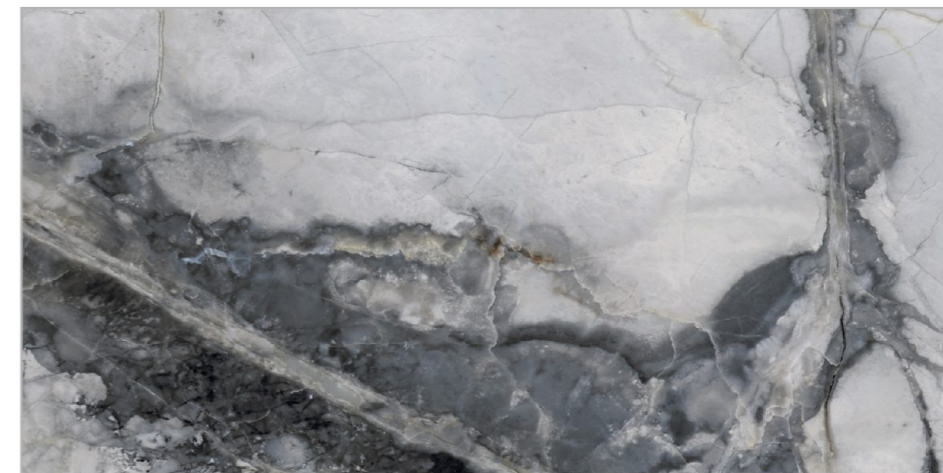

17040 ARABESQUE GRAY DARK

FIORRENTE
CARVING COLLECTION

BACK TO INDEX

Random 03

Matt Carving Surface

Size 600x1200mm

GLAZED VITRIFIED TILES

www.flavourgranito.com

FLAVOUR GRANITO
Elegance of Nature ... Amplified