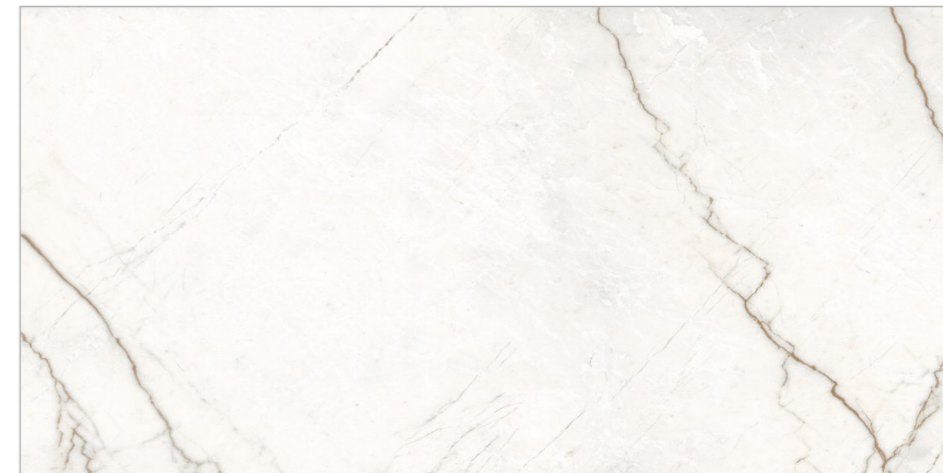

GLAZED VITRIFIED TILES

www.flavourgranito.com

17034 PLAZAMO
BEIGE

FIORANTE
CARVING COLLECTION

BACK TO
INDEX 

Random 
02

Matt
Carving
Surface

Size
600x1200mm