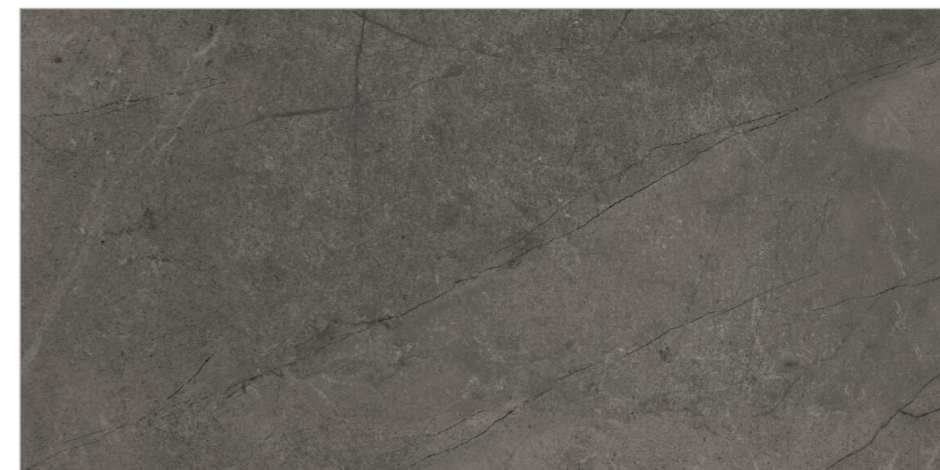

709 PIETRA
NERO

FIORANTE
CARVING COLLECTION

BACK TO
INDEX

Random
03

Matt
Carving
Surface

Size
600x1200mm

GLAZED VITRIFIED TILES

www.flavourgranito.com