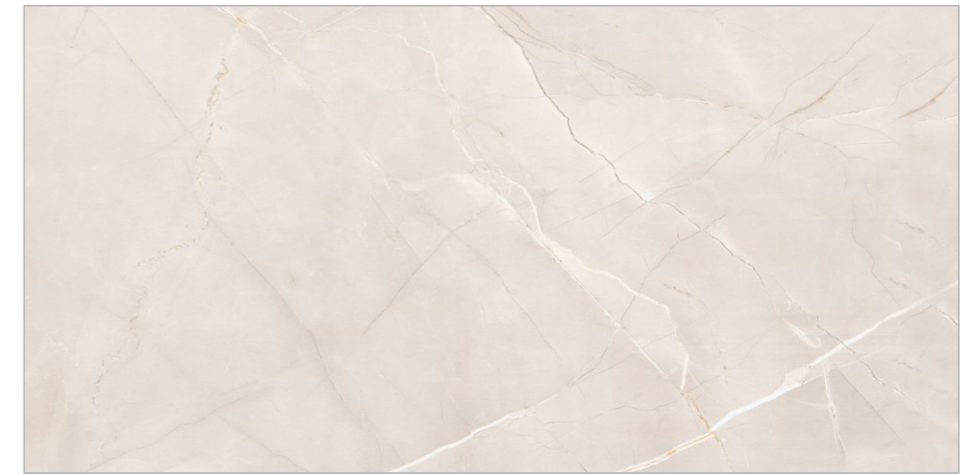

Random
04 

Matt
Carving
Surface 

Size
600x1200mm

GLAZED VITRIFIED TILES

www.flavourgranito.com

17079 ROYAL FOG
CREMA

FIORRENTE
CARVING COLLECTION

BACK TO INDEX 