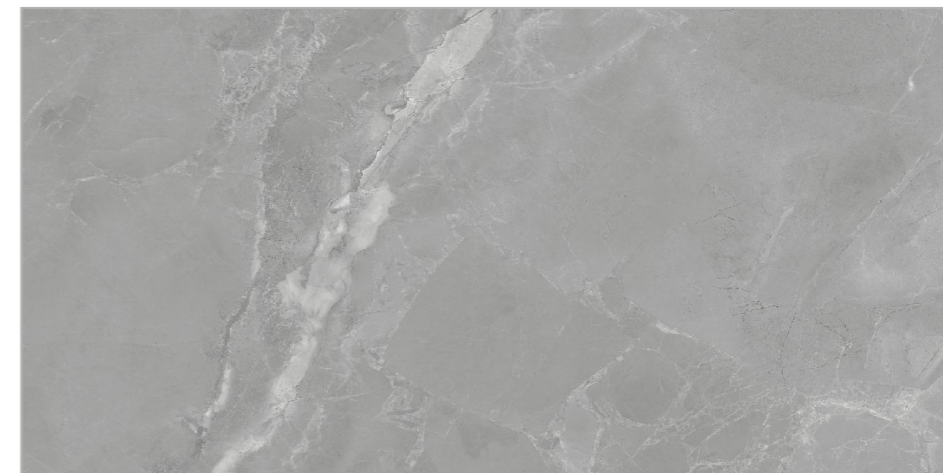

17163 BILZEN
GREY

FIORENTE
CARVING COLLECTION

BACK TO
INDEX

Random
04

Matt
Carving
Surface

Size
600x1200mm

GLAZED VITRIFIED TILES

www.flavourgranito.com