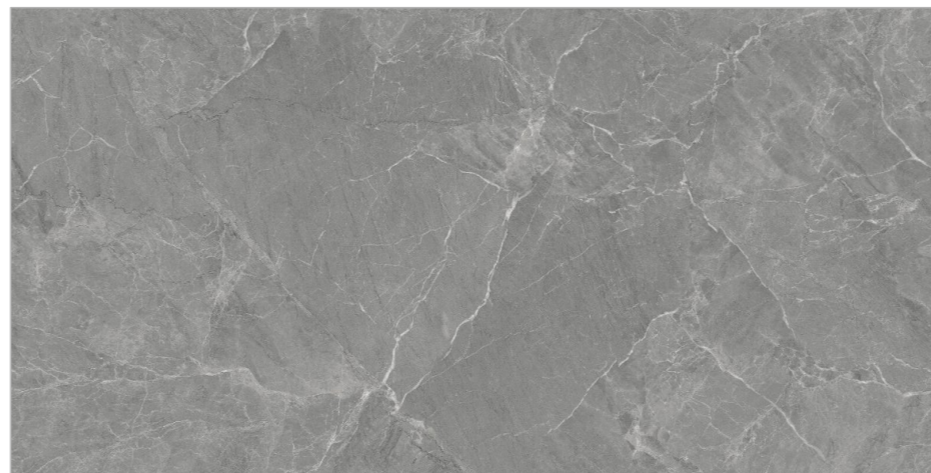

17071 LITHOS
BLACK

FIORRENTE
CARVING COLLECTION

BACK TO INDEX

Random 03

Matt
Carving
Surface

Size
600x1200mm

GLAZED VITRIFIED TILES

www.flavourgranito.com