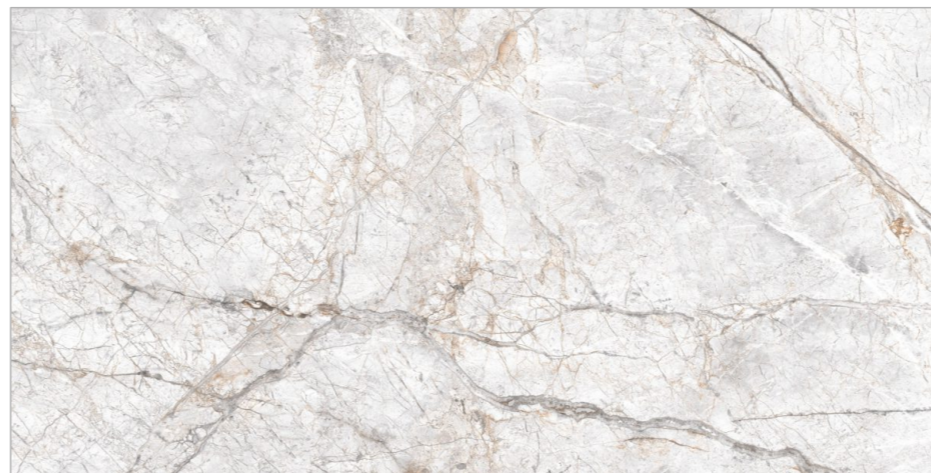

742 SOL
CREMA

FIORRENTE
CARVING COLLECTION

BACK TO
INDEX 

Random
04

Matt
Carving
Surface

Size
600x1200mm

GLAZED VITRIFIED TILES

www.flavourgranito.com