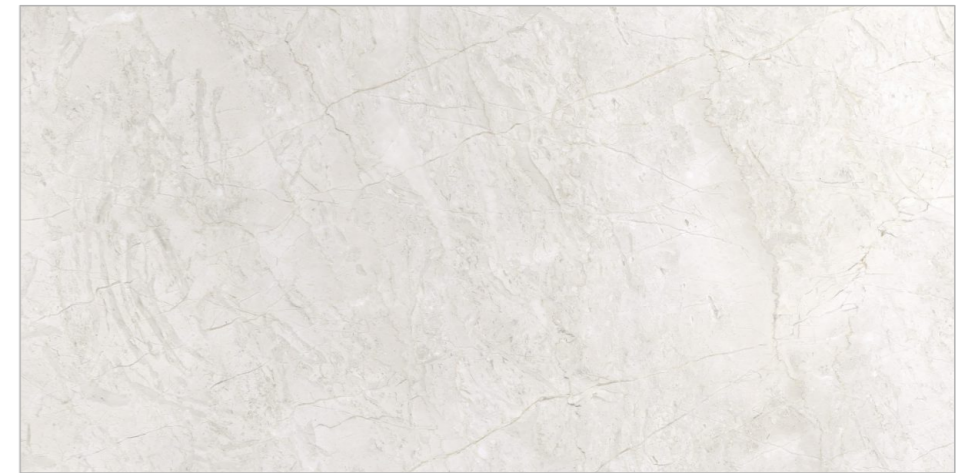

Size
600x1200mm

GLAZED VITRIFIED TILES

www.flavourgranito.com

724 LAUNDRES LIGHT
GREY

FIORENTE
CARVING COLLECTION

BACK TO
INDEX 

Random
04

Matt
Carving
Surface