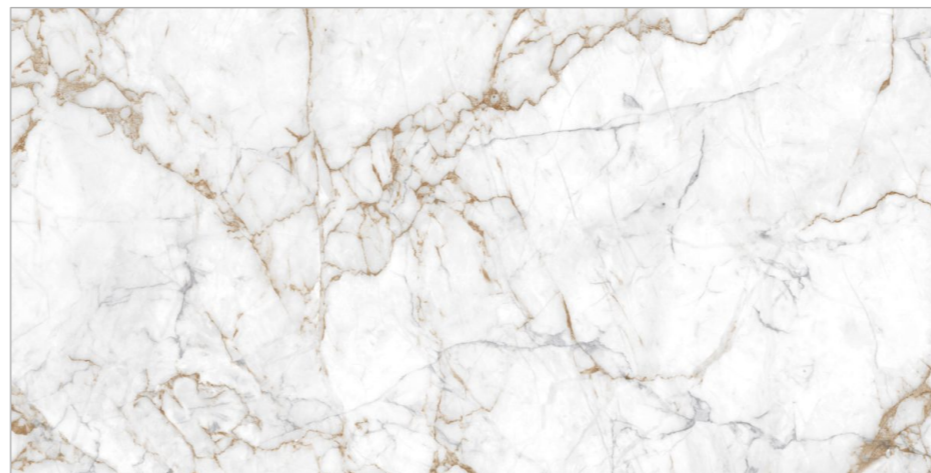

Matt
Carving
Surface 

Size
600x1200mm

GLAZED VITRIFIED TILES

www.flavourgranito.com

17081 CROMA NATURAL

17013
CROWN

FIORRENTE
CARVING COLLECTION

BACK TO
INDEX 