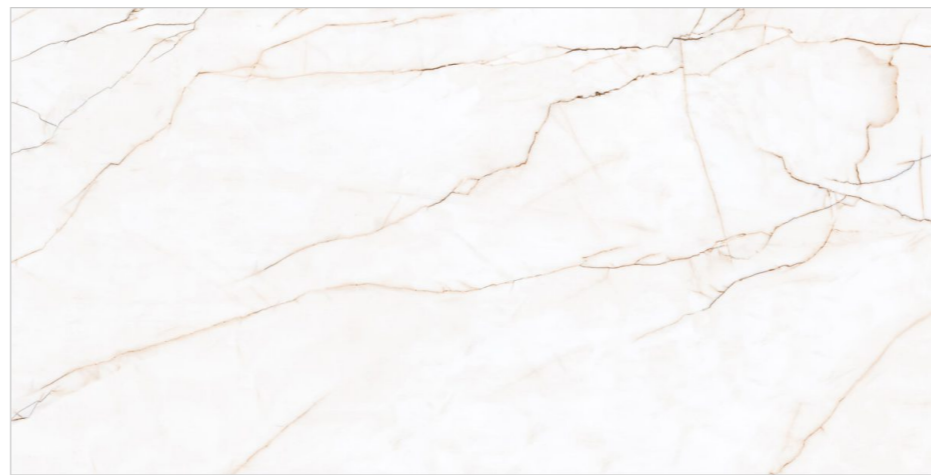

17027 TRIANA
WHITE

FIORENTE
CARVING COLLECTION

BACK TO INDEX

Random 02

Matt
Carving
Surface

Size
600x1200mm

GLAZED VITRIFIED TILES

www.flavourgranito.com