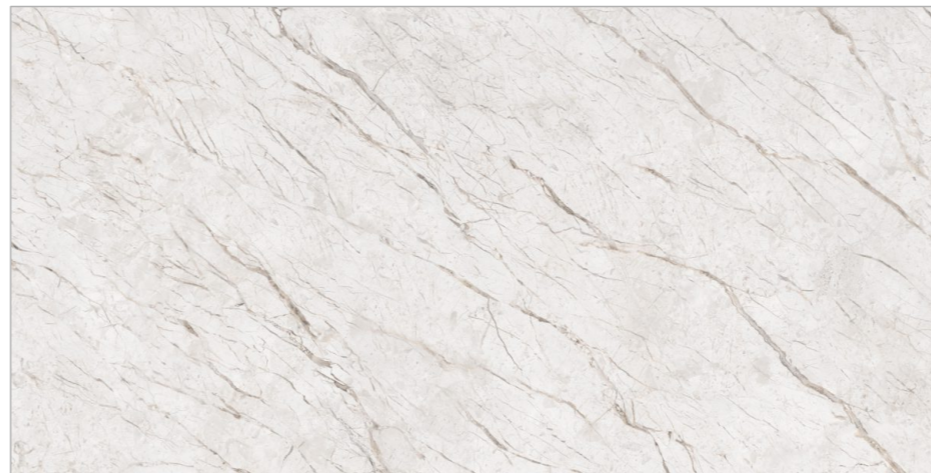

795 DAINTY
WHITE

FIORENTE
CARVING COLLECTION

BACK TO
INDEX

Random
04

Matt
Carving
Surface

Size
600x1200mm

GLAZED VITRIFIED TILES

www.flavourgranito.com