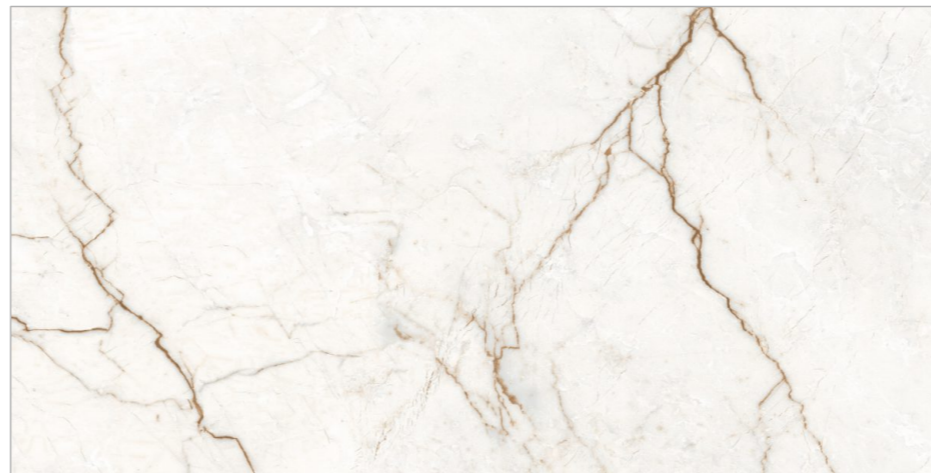

GLAZED VITRIFIED TILES

www.flavourgranito.com

17034 PLAZAMO
BEIGE

FIORANTE
CARVING COLLECTION

BACK TO
INDEX 

Random 
02

Matt
Carving
Surface

Size
600x1200mm