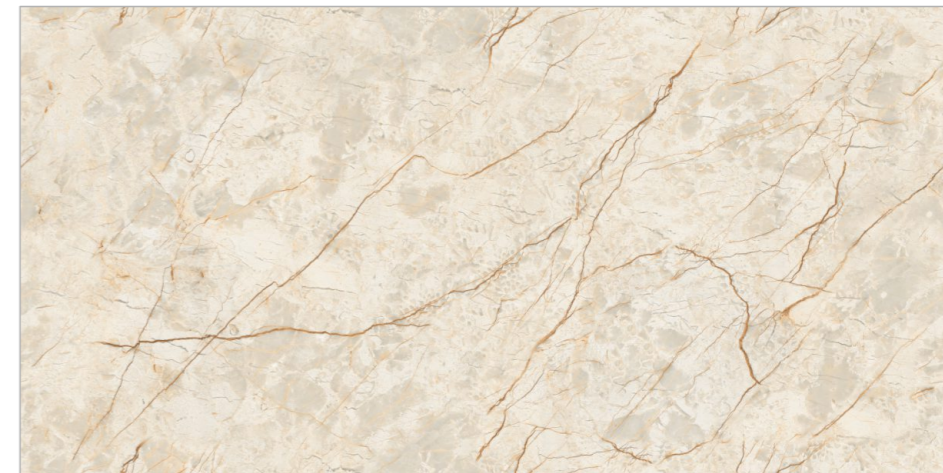

BACK TO INDEX 

Random 
02

Matt
Carving
Surface

Size
600x1200mm

GLAZED VITRIFIED TILES

www.flavourgranito.com

17076 GOLDCOAST MARFIL

FIORRENTE CARVING COLLECTION