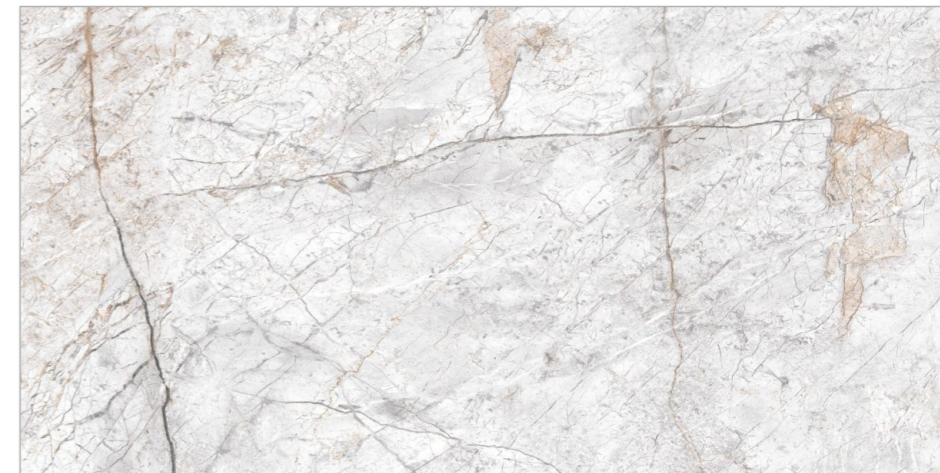

742 SOL
CREMA

FIORRENTE
CARVING COLLECTION

BACK TO
INDEX 

Random
04

Matt
Carving
Surface

Size
600x1200mm

GLAZED VITRIFIED TILES

www.flavourgranito.com