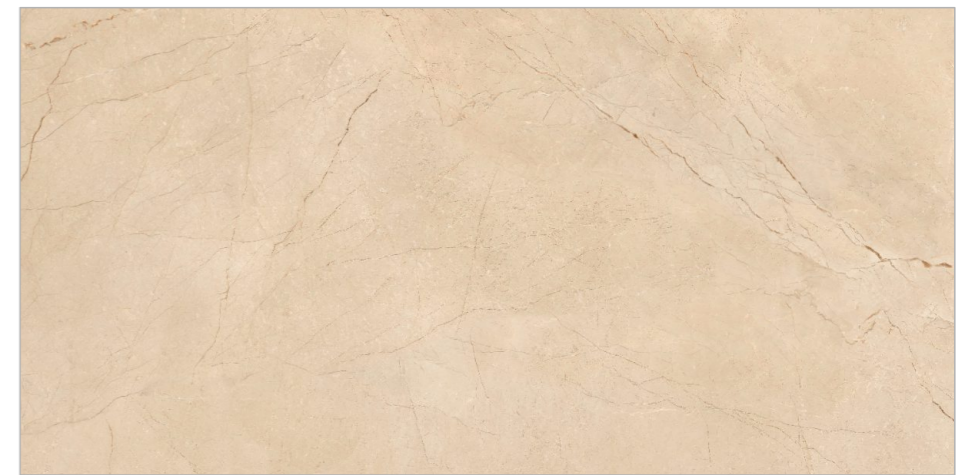

766 CYRENE
BROWN

FIORRENTE
CARVING COLLECTION

BACK TO
INDEX

Random
04

Matt
Carving
Surface

Size
600x1200mm

GLAZED VITRIFIED TILES

www.flavourgranito.com