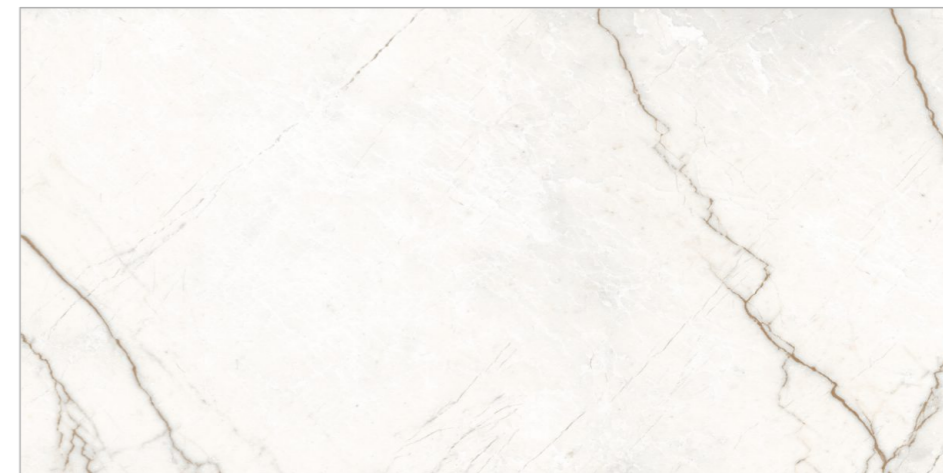

GLAZED VITRIFIED TILES

www.flavourgranito.com

17034 PLAZAMO
BEIGE

FIORANTE
CARVING COLLECTION

BACK TO
INDEX 

Random 
02

Matt
Carving
Surface

Size
600x1200mm