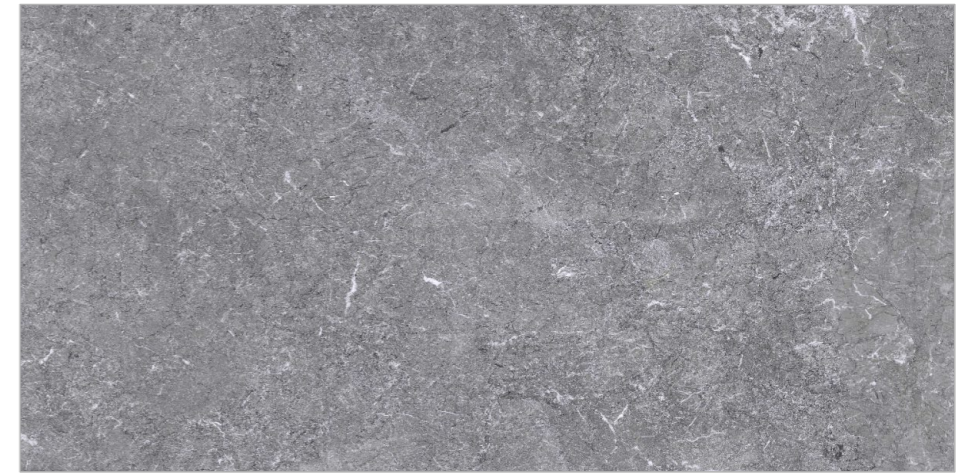

Size
600x1200mm

GLAZED VITRIFIED TILES

www.flavourgranito.com

709 PIETRA NERO

727 QUARCIA DARK
GREY

FIORRENTE
CARVING COLLECTION

BACK TO
INDEX 

Random
04