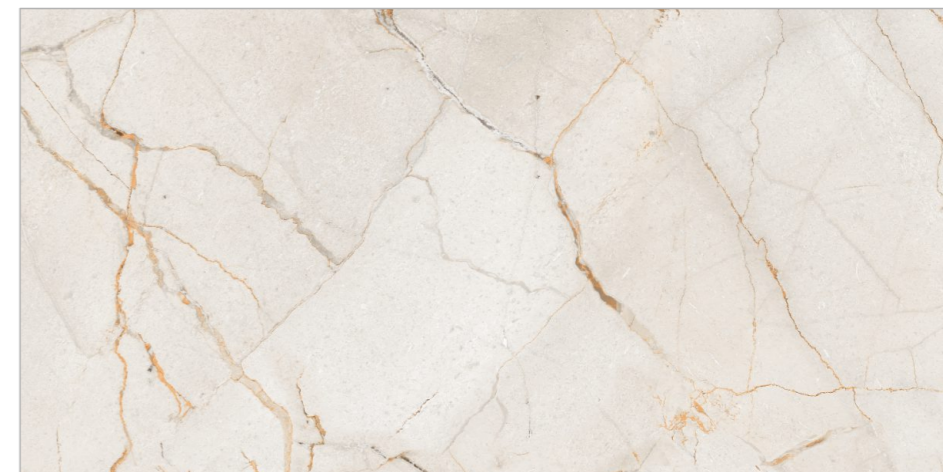

17112 MAJESTIC
CREMA

FIORRENTE
CARVING COLLECTION

BACK TO
INDEX

Random
04

Matt
Carving
Surface

Size
600x1200mm

GLAZED VITRIFIED TILES

www.flavourgranito.com