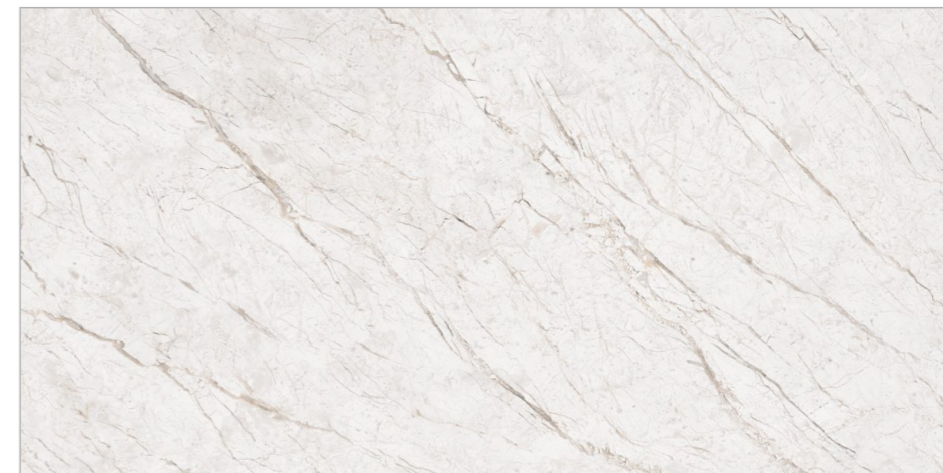

795 DAINTY
WHITE

FIORENTE
CARVING COLLECTION

BACK TO
INDEX

Random
04

Matt
Carving
Surface

Size
600x1200mm

GLAZED VITRIFIED TILES

www.flavourgranito.com