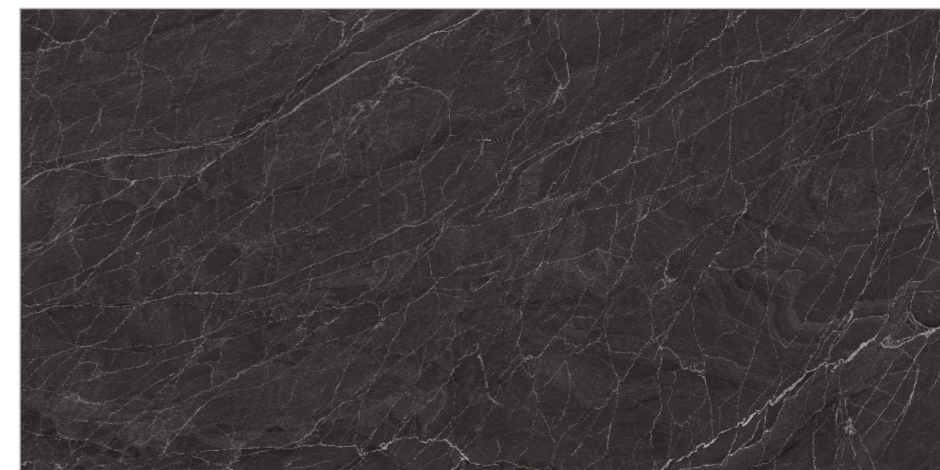

BACK TO
INDEX 

Random
03 

Matt
Carving
Surface 

Size
600x1200mm

GLAZED VITRIFIED TILES

www.flavourgranito.com

17006 NEWPORT BROWN

17005 NEWPORT
NERO