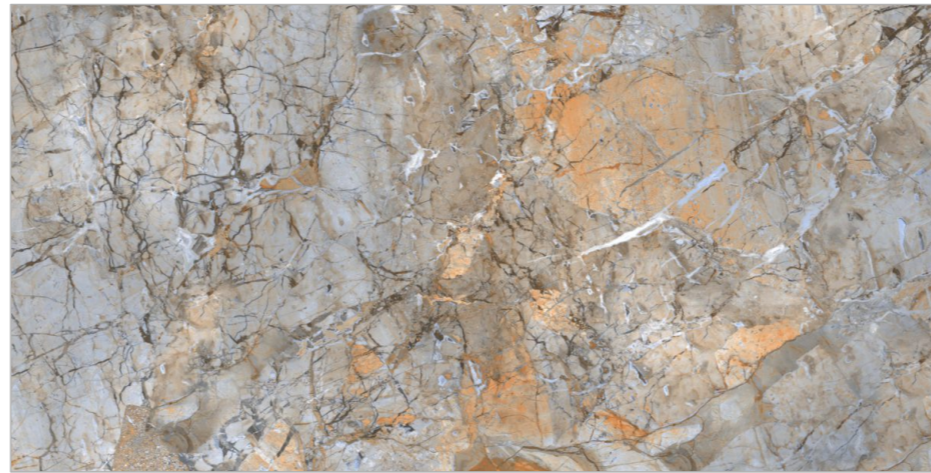

753 BRECCIA
BROWN

FIORRENTE
CARVING COLLECTION

BACK TO
INDEX

Random
02

Matt
Carving
Surface

Size
600x1200mm

GLAZED VITRIFIED TILES

www.flavourgranito.com