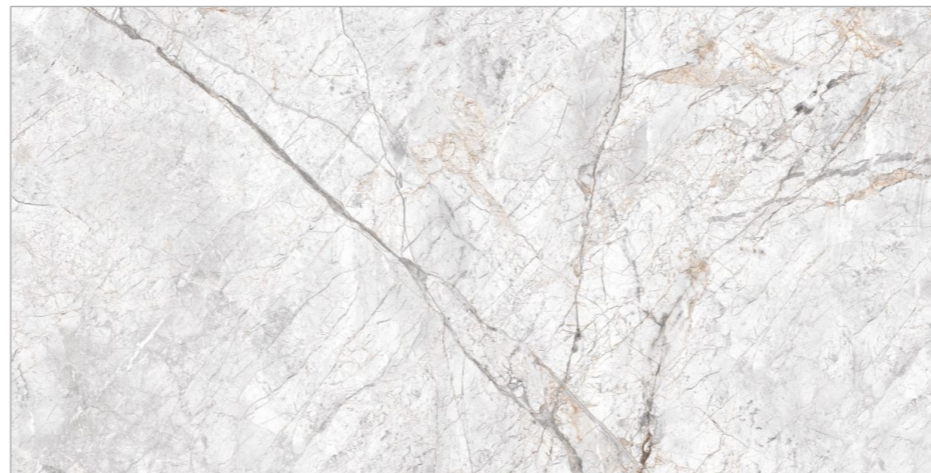

742 SOL
CREMA

FIORRENTE
CARVING COLLECTION

BACK TO
INDEX 

Random
04

Matt
Carving
Surface

Size
600x1200mm

GLAZED VITRIFIED TILES

www.flavourgranito.com