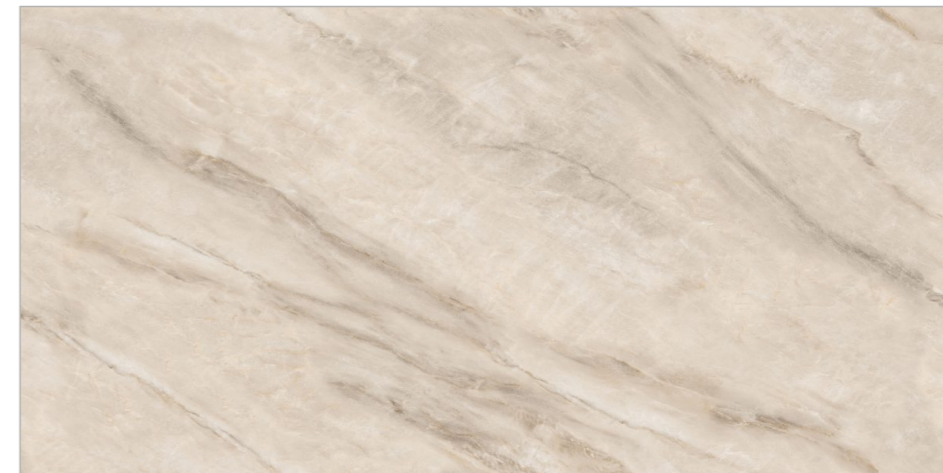

796 SOL
WHITE

FIORRENTE
CARVING COLLECTION

BACK TO
INDEX 

Random
04 

Matt
Carving
Surface 

Size
600x1200mm

GLAZED VITRIFIED TILES

www.flavourgranito.com