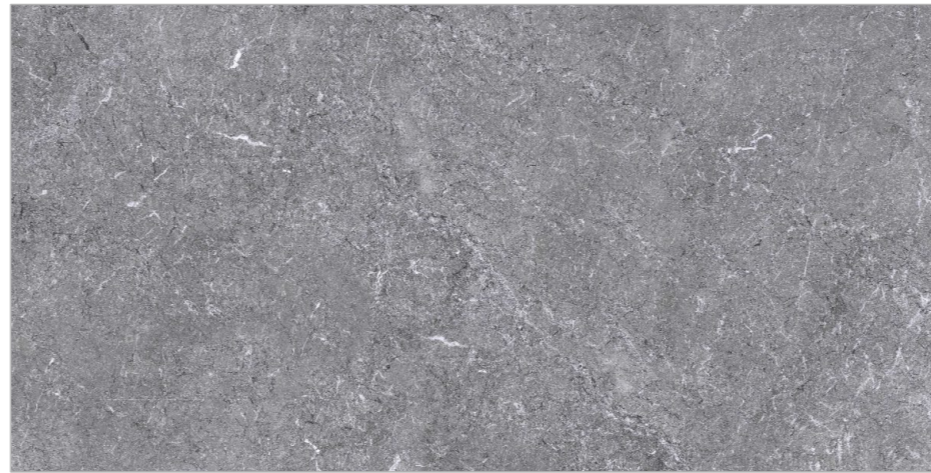

Size
600x1200mm

GLAZED VITRIFIED TILES

www.flavourgranito.com

709 PIETRA NERO

727 QUARCIA DARK
GREY

FIORRENTE
CARVING COLLECTION

BACK TO
INDEX 

Random
04