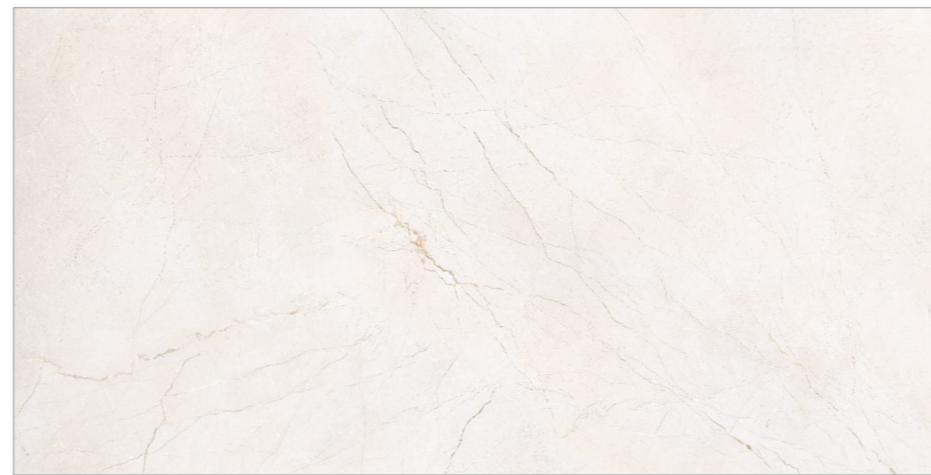

768 CYRENE
GRIS

FIORRENTE
CARVING COLLECTION

BACK TO
INDEX 

Random
04

Matt
Carving
Surface

Size
600x1200mm

GLAZED VITRIFIED TILES

www.flavourgranito.com