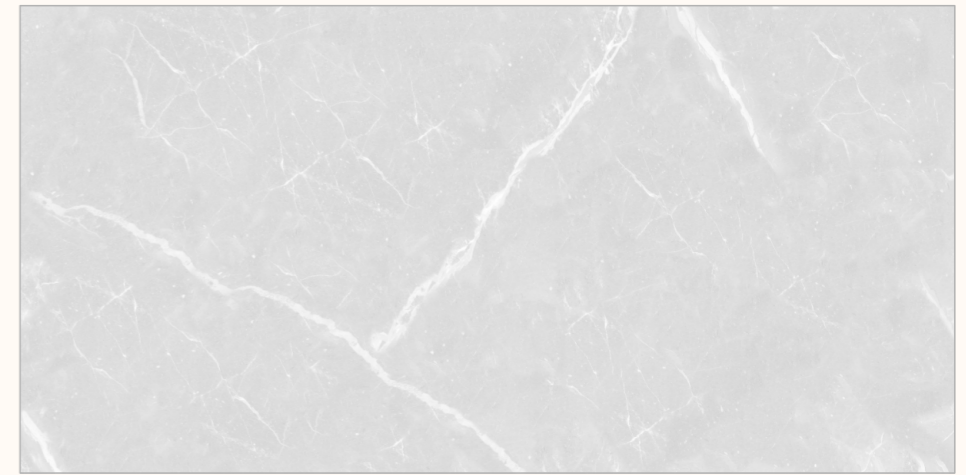

575 IVORY

METICOLOSO
MATT COLLECTION

BACK TO INDEX 

Random 01 

Matt Surface 

Size 600x1200mm

www.flavourgranito.com

575 IVORY