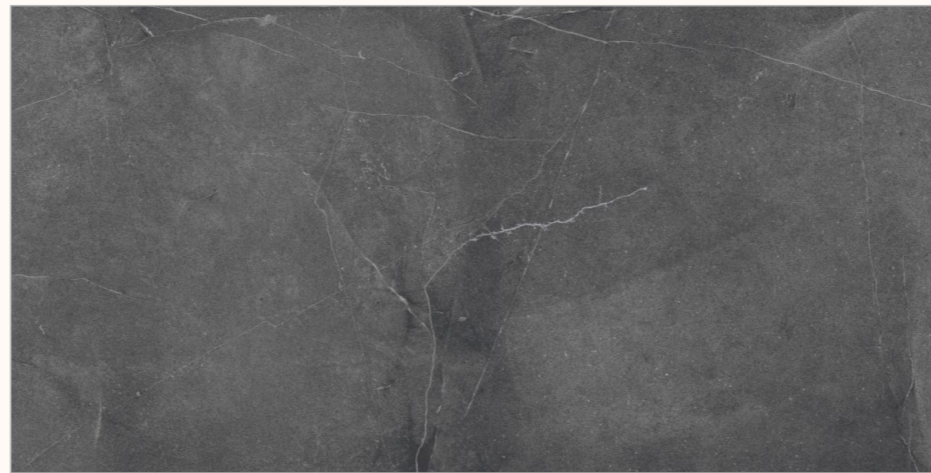

635 HACK BERRY
BLACK

METICOLOSO
MATT COLLECTION

BACK TO
INDEX

Random
02

Matt
Surface

Size
600x1200mm

www.flavourgranito.com