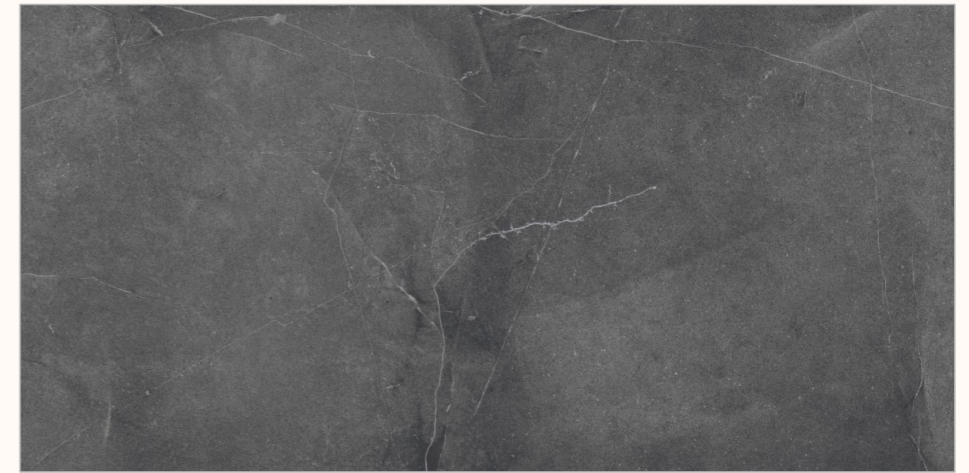

635 HACK BERRY
BLACK

METICOLOSO
MATT COLLECTION

BACK TO
INDEX

Random
02

Matt
Surface

Size
600x1200mm

www.flavourgranito.com