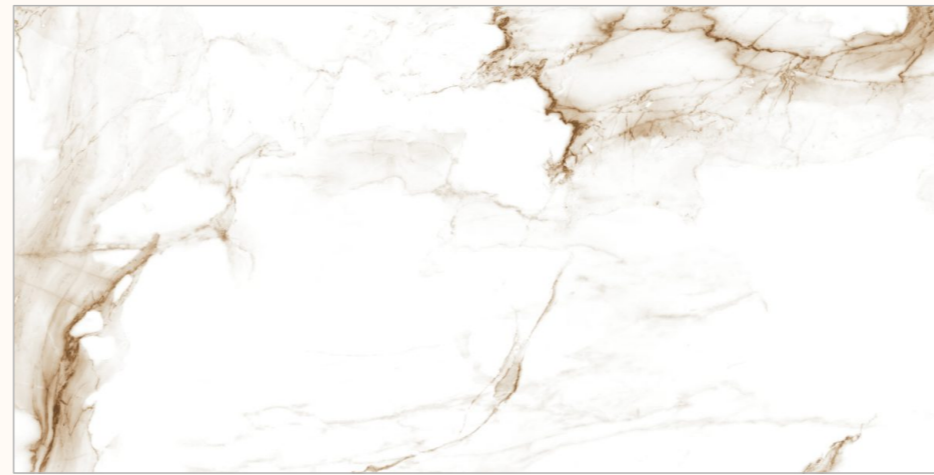

697 GALAXY
STATUARIO

METICOLOSO
MATT COLLECTION

BACK TO INDEX

Random
04

Matt
Surface

Size
600x1200mm

www.flavourgranito.com