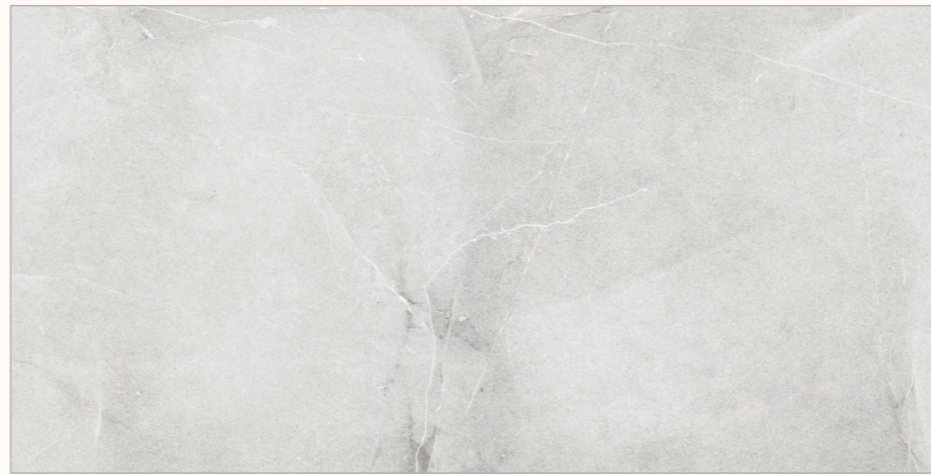

BACK TO
INDEX 

Random
03 

Matt
Surface 

Size
600x1200mm

www.flavourgranito.com

546 HACK BERRY **BIANCO**

METICOLOSO
MATT COLLECTION

BACK TO INDEX 