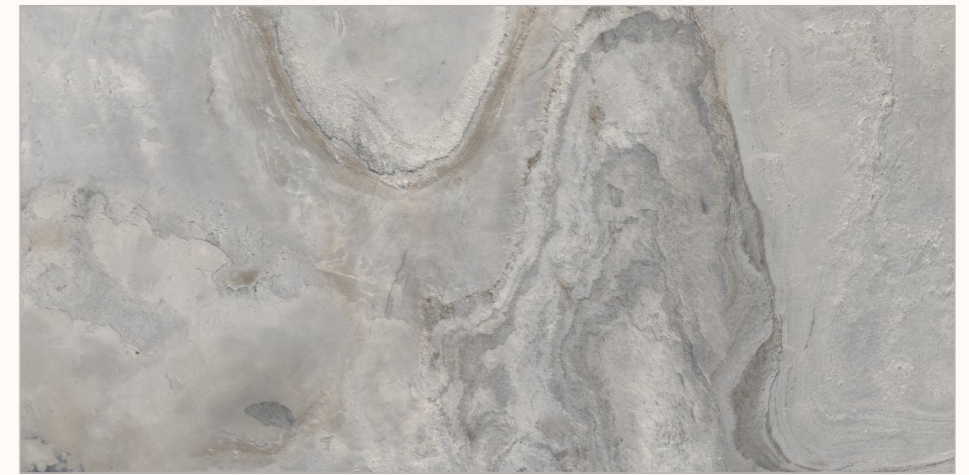

DAYTONA STONE
GREY

SUGAR
COLLECTION

BACK TO
INDEX

Random
06

Sugar
Polish
Surface

Size
600x1200mm

www.flavourgranito.com