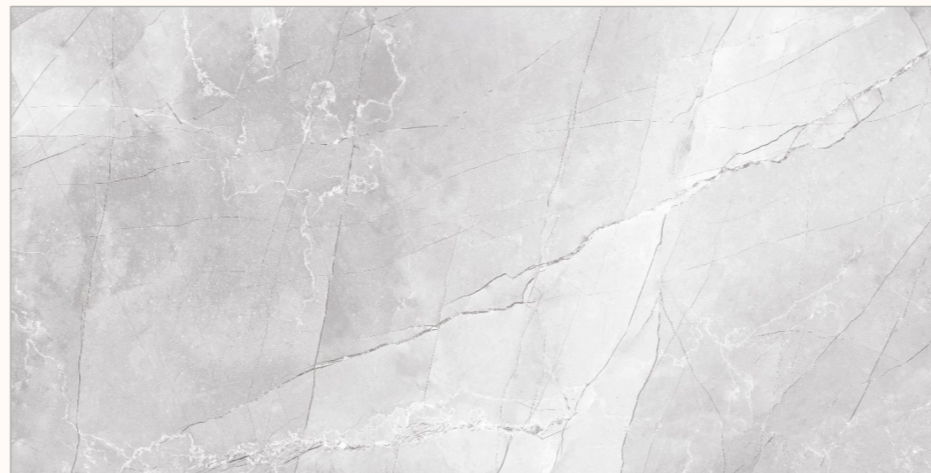

**SUGAR**  
COLLECTION

BACK TO  
INDEX 

Random  
06

Sugar  
Polish  
Surface

Size  
600x1200mm

[www.flavourgranito.com](http://www.flavourgranito.com)

JORDAN MARFIL\_332

332 JORDAN  
**MARFIL**