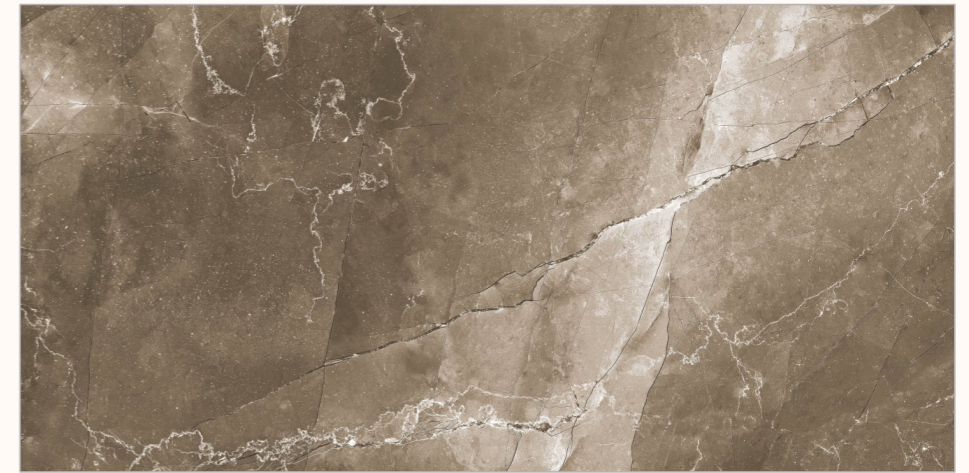

**SUGAR**  
COLLECTION

BACK TO  
INDEX 

Random  
03 

Sugar  
Polish  
Surface 

Size  
600x1200mm

[www.flavourgranito.com](http://www.flavourgranito.com)

JORDAN MARFIL\_332

929 JORDAN  
**MOKO**