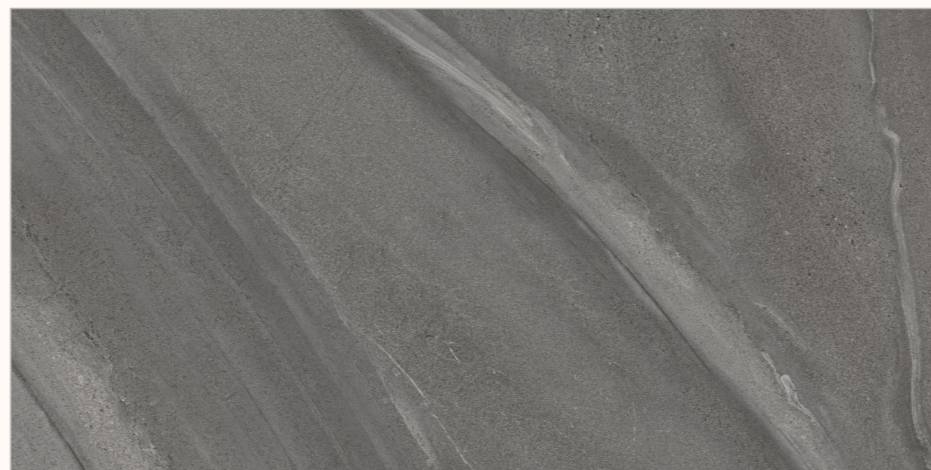

Random  
06 

Sugar  
Polish  
Surface 

Size  
600x1200mm

[www.flavourgranito.com](http://www.flavourgranito.com)

 **FLAVOUR  
GRANITO**  
Elegance of Nature ... Amplified

LEGEN CREMA

LEGEN  
NERO

SUGAR  
COLLECTION