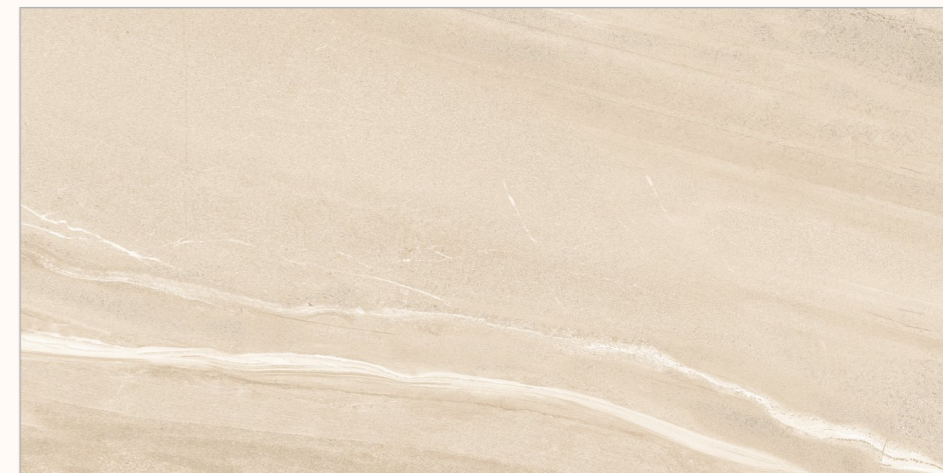

LEGEN
CREMA

SUGAR
COLLECTION

BACK TO
INDEX

Random
06

Sugar
Polish
Surface

Size
600x1200mm

www.flavourgranito.com

**FLAVOUR
GRANITO**
Elegance of Nature ... Amplified