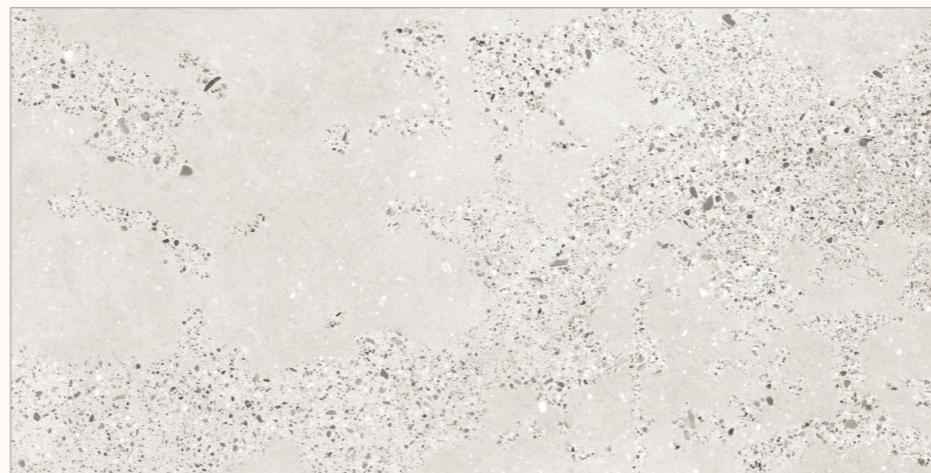

33 Lofi Natural

25413 Rossele Soft Nero

40118 Rynestone

102 Satvario

Silver Onyx