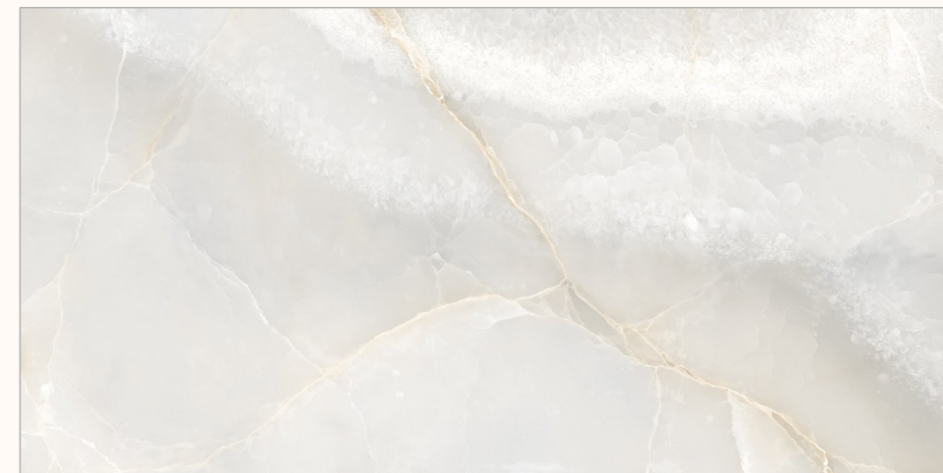

BACK TO  
INDEX 

Random  
06 

Sugar  
Polish  
Surface 

Size  
600x1200mm

[www.flavourgranito.com](http://www.flavourgranito.com)

 **FLAVOUR  
GRANITO**  
Elegance of Nature ... Amplified

ONYX  
**CLAUD NATURAL**