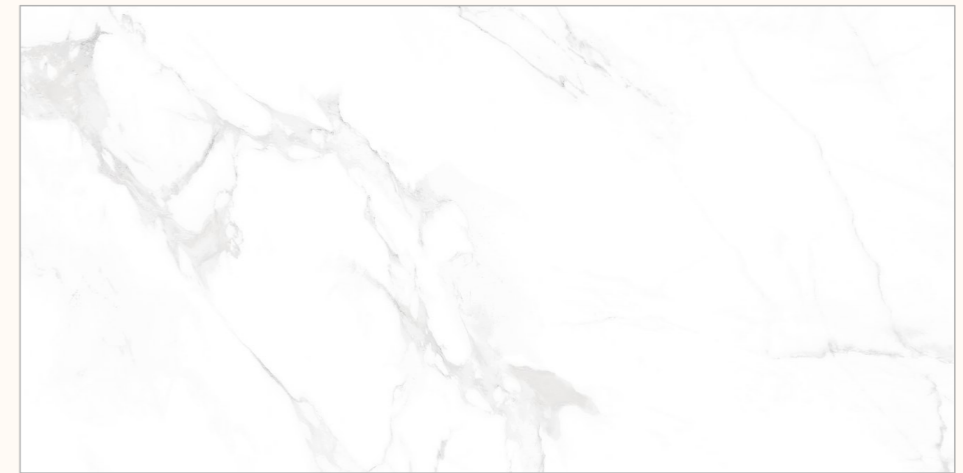

BACK TO  
INDEX 

Random  
01 

Sugar  
Polish  
Surface 

Size  
600x1200mm

[www.flavourgranito.com](http://www.flavourgranito.com)

ROSSELE SOFT NERO\_25413

40118  
**RYNESTONE**

**SUGAR**  
COLLECTION