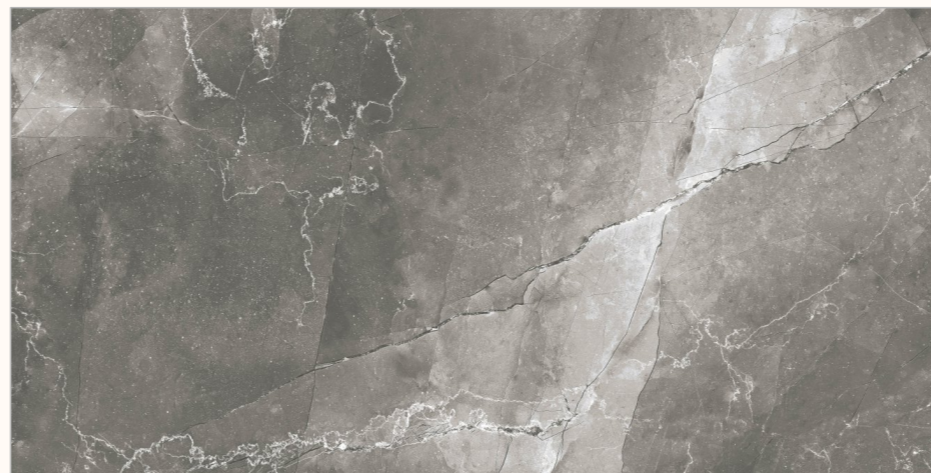

**SUGAR**  
COLLECTION

BACK TO  
INDEX 

Random  
06

Sugar  
Polish  
Surface

Size  
600x1200mm

[www.flavourgranito.com](http://www.flavourgranito.com)

JORDAN MOKO\_929

930 JORDAN  
**NERO**