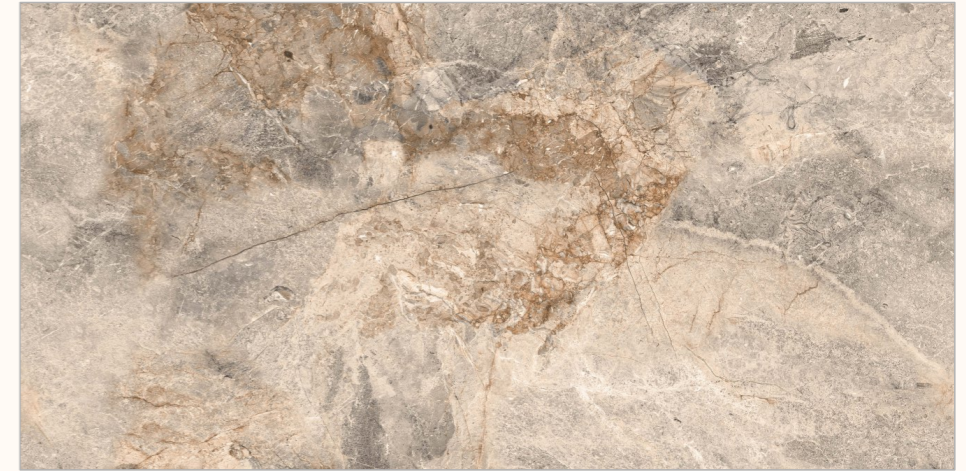

SP STONICA  
**GREY**

**SUGAR**  
COLLECTION

BACK TO  
INDEX 

Random  
06

Sugar  
Polish  
Surface

Size  
600x1200mm

[www.flavourgranito.com](http://www.flavourgranito.com)

BORGHINI  
NATURAL