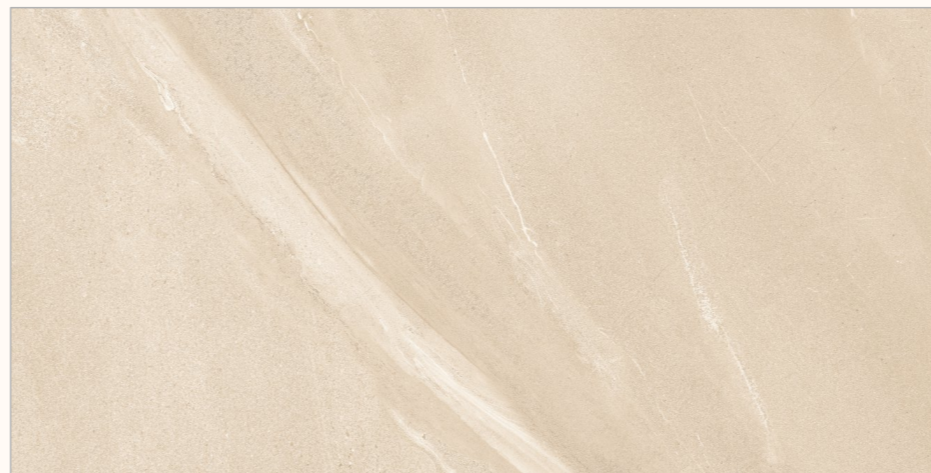

LEGEN
CREMA

SUGAR
COLLECTION

BACK TO
INDEX

Random
06

Sugar
Polish
Surface

Size
600x1200mm

www.flavourgranito.com

**FLAVOUR
GRANITO**
Elegance of Nature ... Amplified