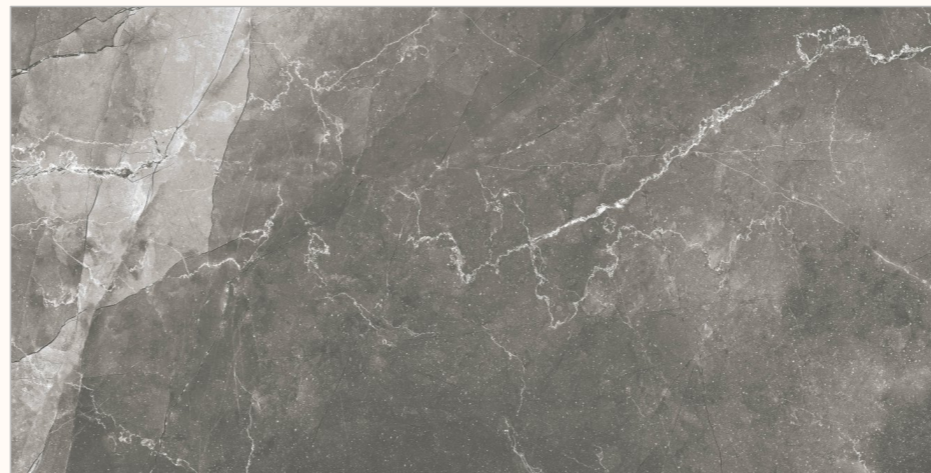

**SUGAR**  
COLLECTION

BACK TO  
INDEX 

Random  
06

Sugar  
Polish  
Surface

Size  
600x1200mm

[www.flavourgranito.com](http://www.flavourgranito.com)

JORDAN MOKO\_929

930 JORDAN  
**NERO**