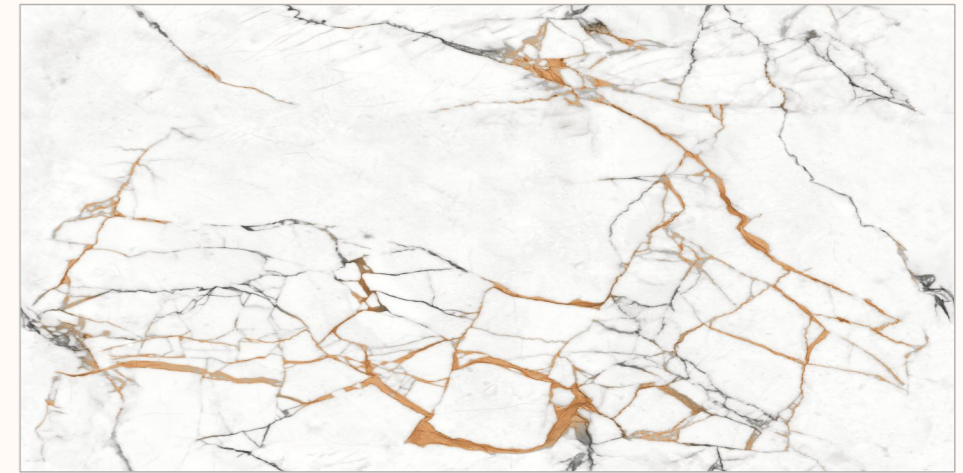

SUGAR  
COLLECTION

BACK TO  
INDEX 

Random  
04 

Sugar  
Polish  
Surface 

Size  
600x1200mm

[www.flavourgranito.com](http://www.flavourgranito.com)

HELIOS BROWN

33 LOFI  
**NATURAL**