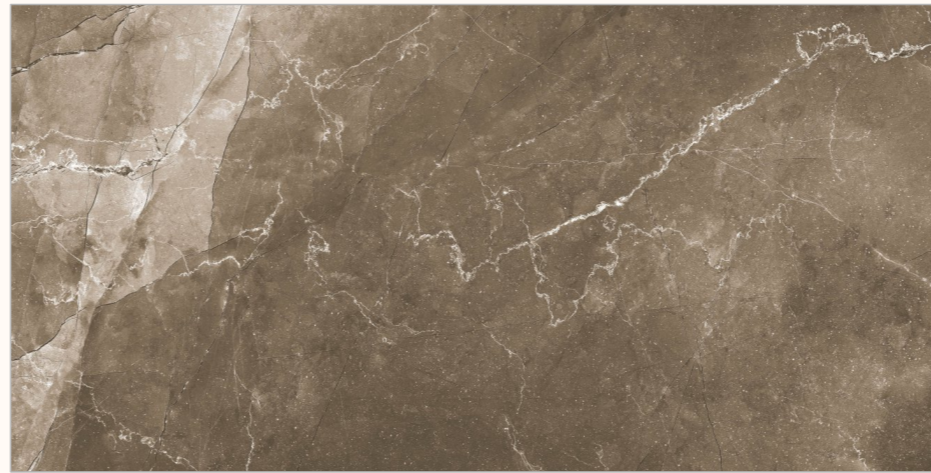

**SUGAR**  
COLLECTION

BACK TO  
INDEX 

Random  
03 

Sugar  
Polish  
Surface 

Size  
600x1200mm

[www.flavourgranito.com](http://www.flavourgranito.com)

JORDAN MARFIL\_332

929 JORDAN  
**MOKO**