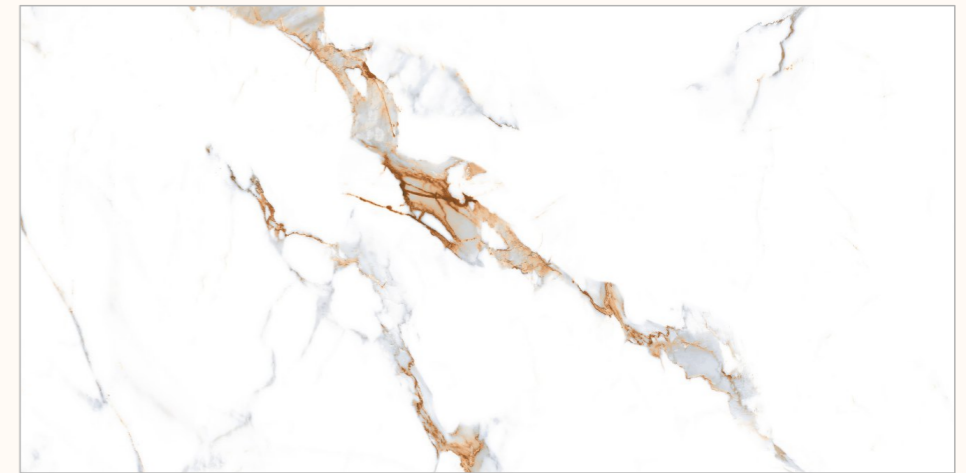

GALAXY  
BIANCO

SUGAR  
COLLECTION

BACK TO  
INDEX 

Random  
04 

Sugar  
Polish  
Surface 

Size  
600x1200mm

[www.flavourgranito.com](http://www.flavourgranito.com)

HELIOS  
BROWN