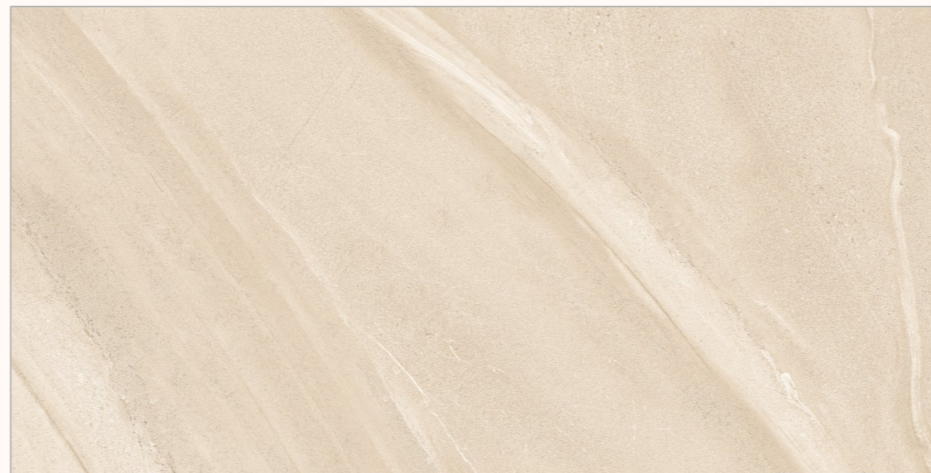

LEGEN
CREMA

SUGAR
COLLECTION

BACK TO
INDEX

Random
06

Sugar
Polish
Surface

Size
600x1200mm

www.flavourgranito.com

**FLAVOUR
GRANITO**
Elegance of Nature ... Amplified