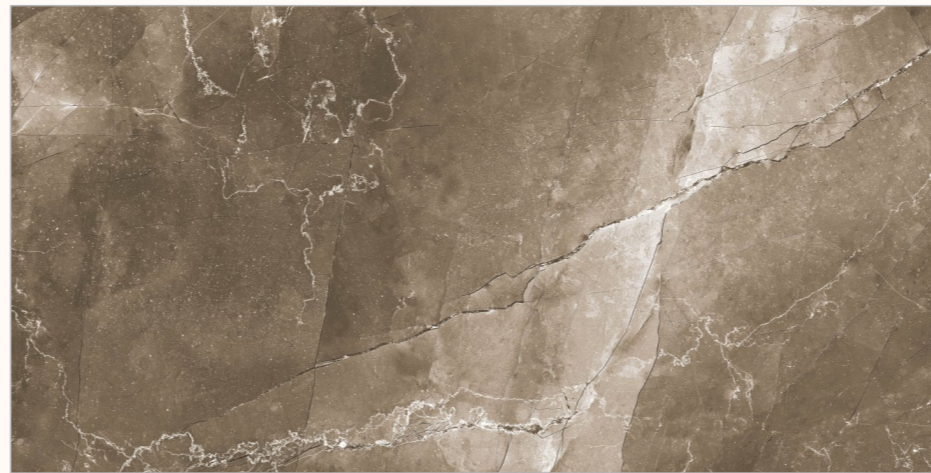

**SUGAR**  
COLLECTION

BACK TO  
INDEX 

Random  
03 

Sugar  
Polish  
Surface 

Size  
600x1200mm

[www.flavourgranito.com](http://www.flavourgranito.com)

JORDAN MARFIL\_332

929 JORDAN  
**MOKO**