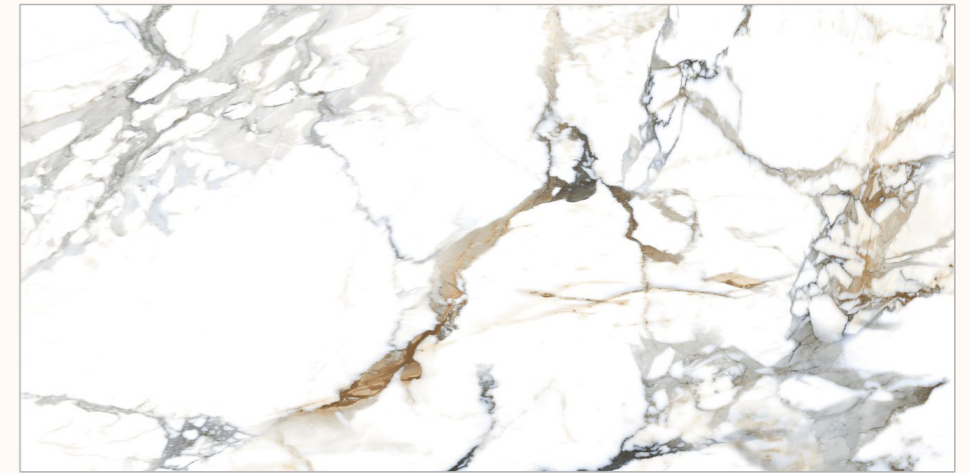

SUGAR  
COLLECTION

BACK TO  
INDEX 

Random  
06

Sugar  
Polish  
Surface

Size  
600x1200mm

[www.flavourgranito.com](http://www.flavourgranito.com)

BORGHINI NATURAL

Calcatta  
**laza**