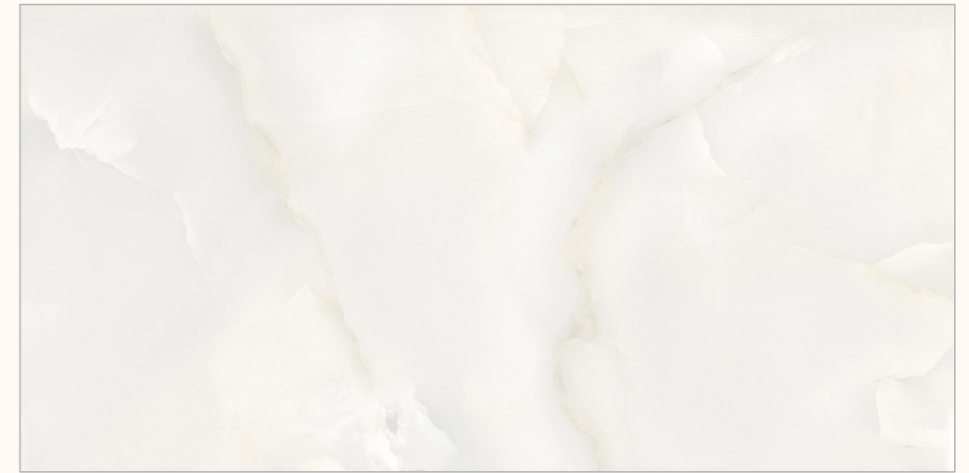

**SUGAR**  
COLLECTION

BACK TO  
INDEX 

Random  
04

Sugar  
Polish  
Surface

Size  
600x1200mm

[www.flavourgranito.com](http://www.flavourgranito.com)

ONYX CLAUD NATURAL

ONYX  
NIMBUS