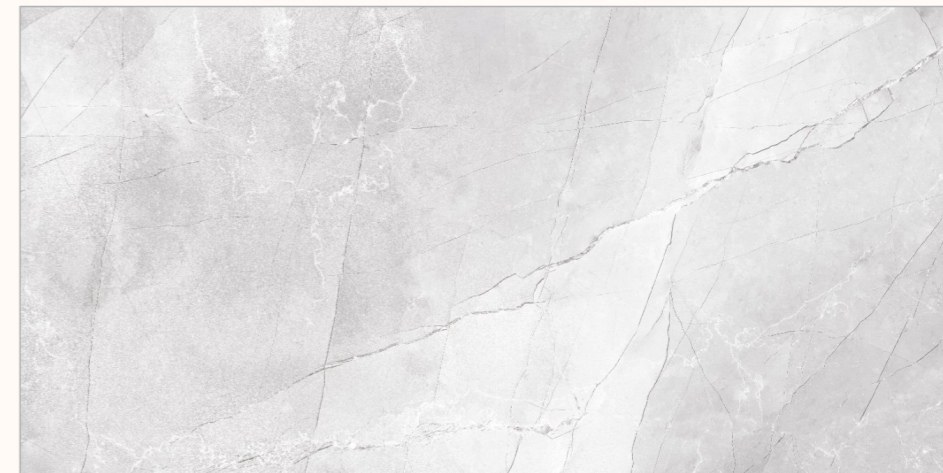

**SUGAR**  
COLLECTION

BACK TO  
INDEX 

Random  
06

Sugar  
Polish  
Surface

Size  
600x1200mm

[www.flavourgranito.com](http://www.flavourgranito.com)

JORDAN MARFIL\_332

332 JORDAN  
**MARFIL**