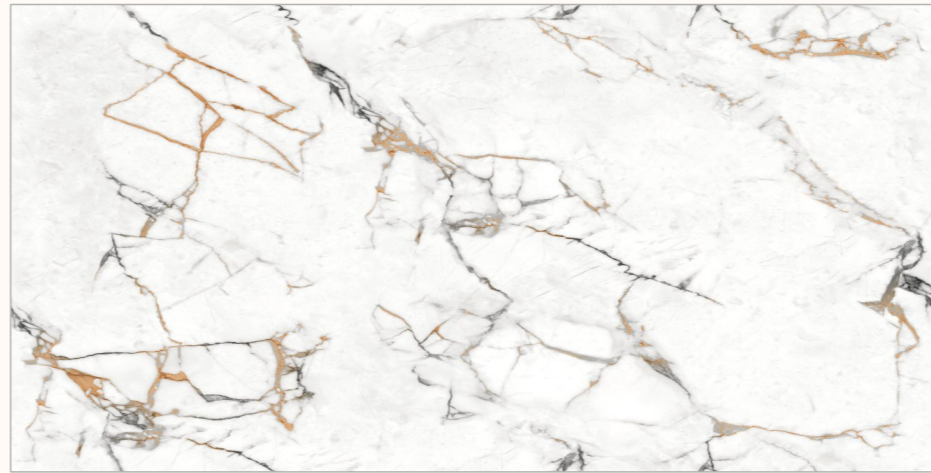

SUGAR  
COLLECTION

BACK TO  
INDEX 

Random  
04 

Sugar  
Polish  
Surface 

Size  
600x1200mm

[www.flavourgranito.com](http://www.flavourgranito.com)

HELIOS BROWN

33 LOFI  
**NATURAL**