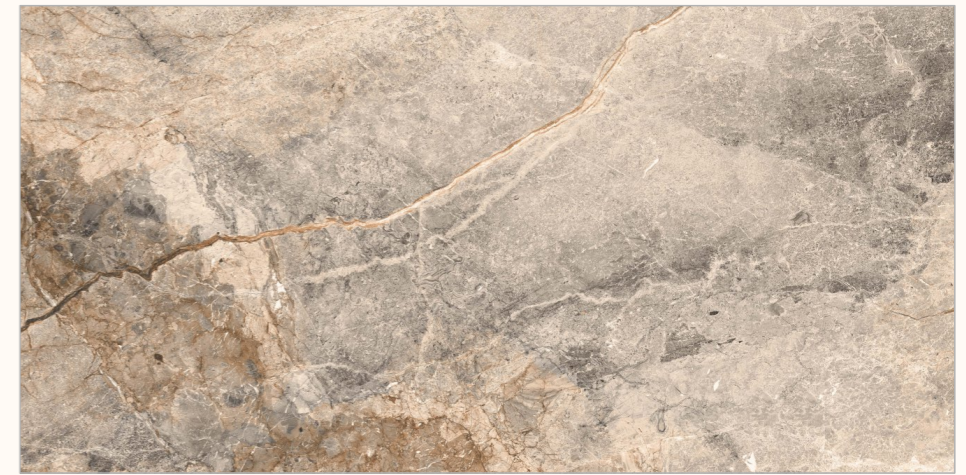

SP STONICA  
**GREY**

**SUGAR**  
COLLECTION

BACK TO  
INDEX 

Random  
06

Sugar  
Polish  
Surface

Size  
600x1200mm

[www.flavourgranito.com](http://www.flavourgranito.com)

BORGHINI  
NATURAL