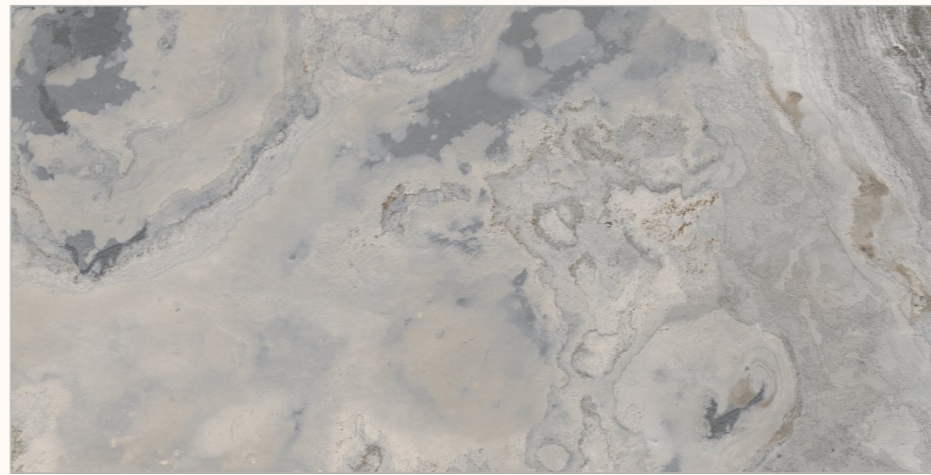

DAYTONA STONE
GREY

SUGAR
COLLECTION

BACK TO
INDEX

Random
06

Sugar
Polish
Surface

Size
600x1200mm

www.flavourgranito.com