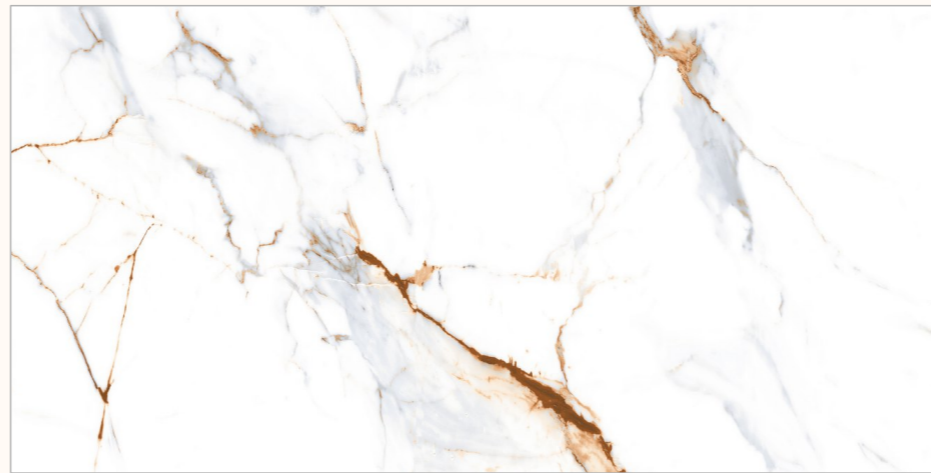

GALAXY  
BIANCO

SUGAR  
COLLECTION

BACK TO  
INDEX 

Random  
04 

Sugar  
Polish  
Surface 

Size  
600x1200mm

[www.flavourgranito.com](http://www.flavourgranito.com)

HELIOS  
BROWN