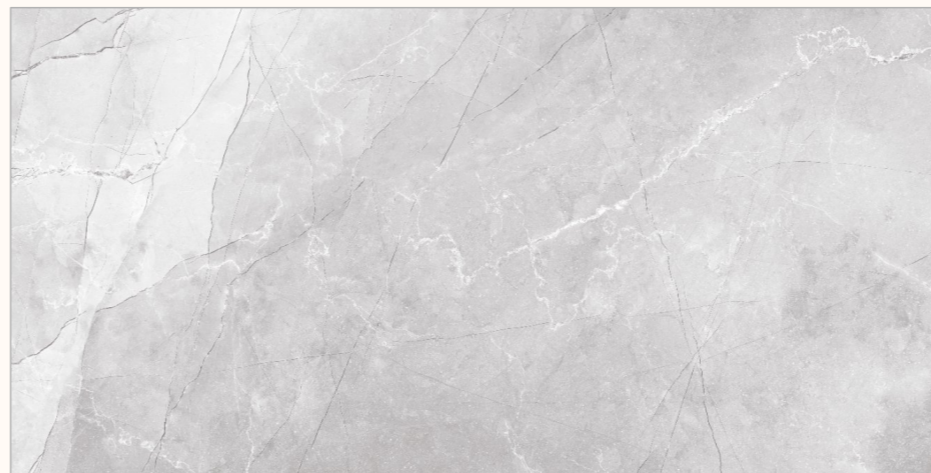

**SUGAR**  
COLLECTION

BACK TO  
INDEX 

Random  
06

Sugar  
Polish  
Surface

Size  
600x1200mm

[www.flavourgranito.com](http://www.flavourgranito.com)

JORDAN MARFIL\_332

332 JORDAN  
**MARFIL**