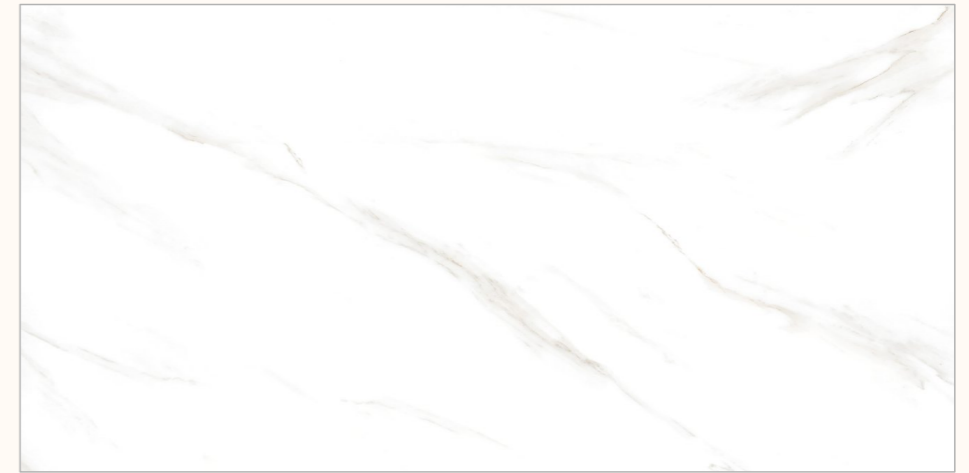

**SUGAR**  
COLLECTION

BACK TO  
INDEX 

Random  
07

Sugar  
Polish  
Surface

Size  
600x1200mm

[www.flavourgranito.com](http://www.flavourgranito.com)