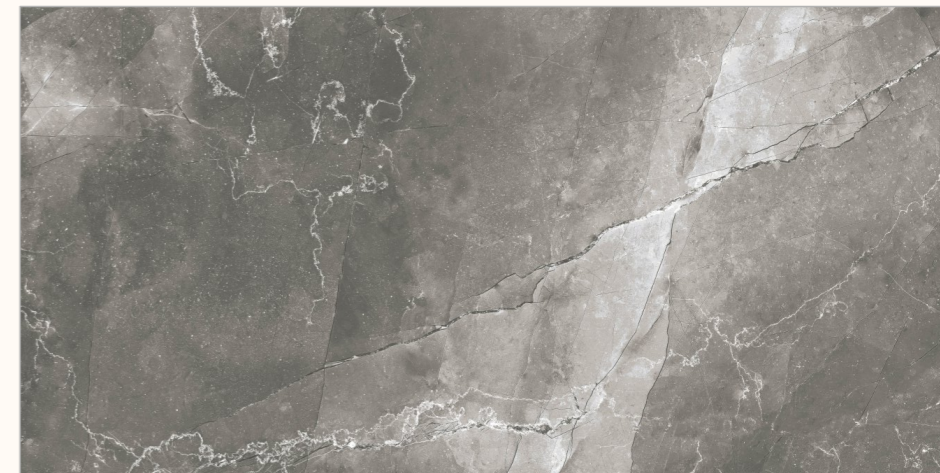

**SUGAR**  
COLLECTION

BACK TO  
INDEX 

Random  
06

Sugar  
Polish  
Surface

Size  
600x1200mm

[www.flavourgranito.com](http://www.flavourgranito.com)

JORDAN MOKO\_929

930 JORDAN  
**NERO**