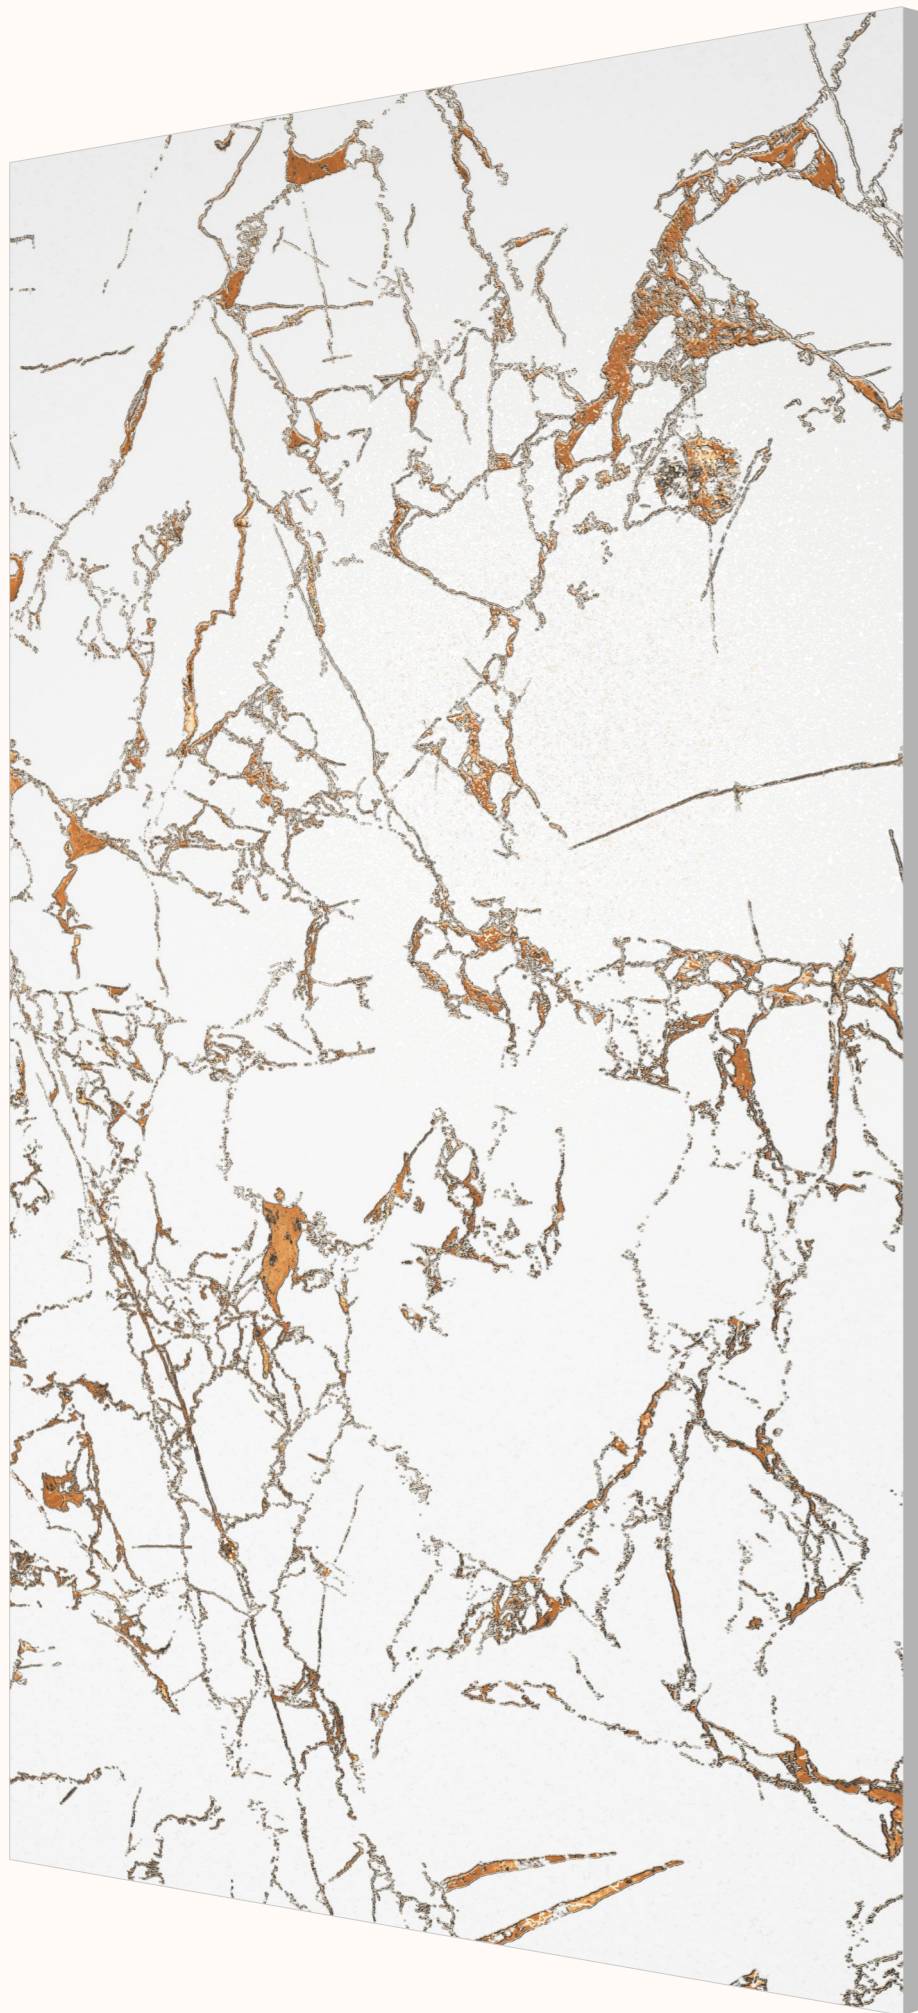

Random
04 

Sugar
Granula
Surface 

Size
600x1200mm

GLAZED VITRIFIED TILES

www.flavourgranito.com

PROTON
WHITE

GRANDEUR
S E R I E S

ADORABLE GRANULA EFFECTS