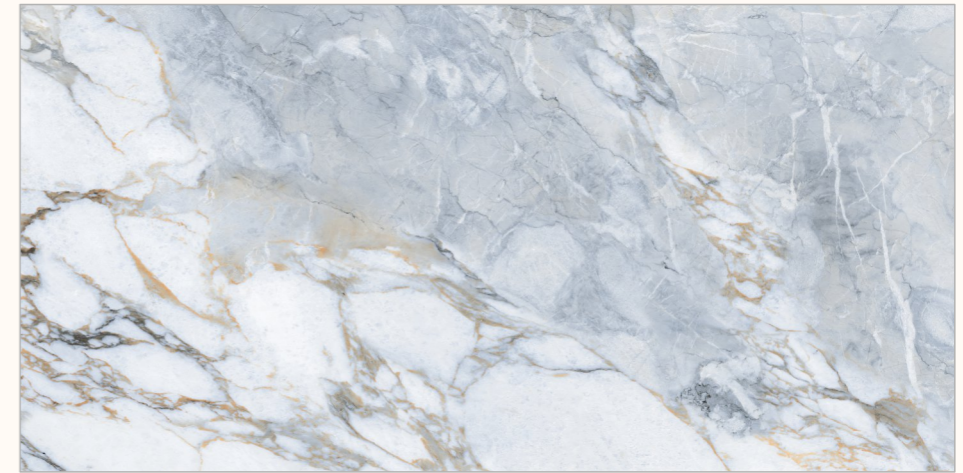

51 KR D
COASTAL BLUE

GRANDEUR
S E R I E S
ADORABLE GRANULA EFFECTS

BACK TO INDEX

Random
06

Sugar
Granula
Surface

Size
600x1200mm

GLAZED VITRIFIED TILES

www.flavourgranito.com