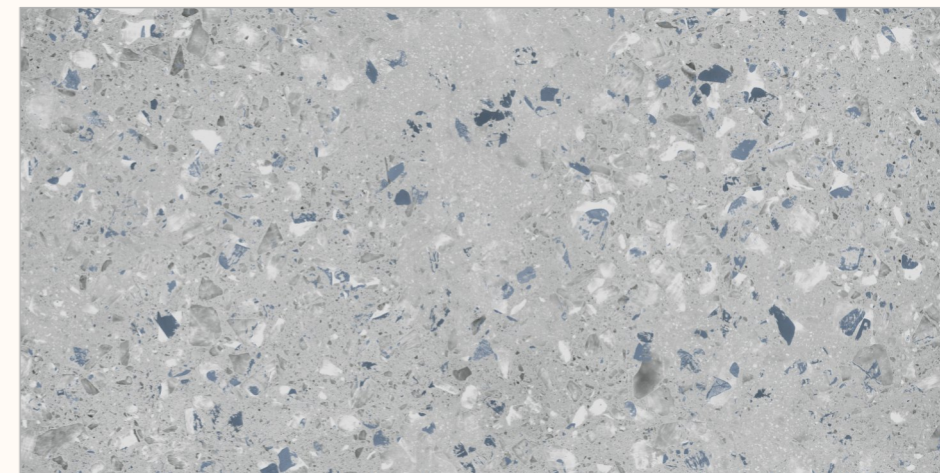

BACK TO
INDEX 

Random
06 

Sugar
Granula
Surface 

Size
600x1200mm

GLAZED VITRIFIED TILES

www.flavourgranito.com

49 BLUE
MARIN

GRANDEUR
S E R I E S
ADORABLE GRANULA EFFECTS