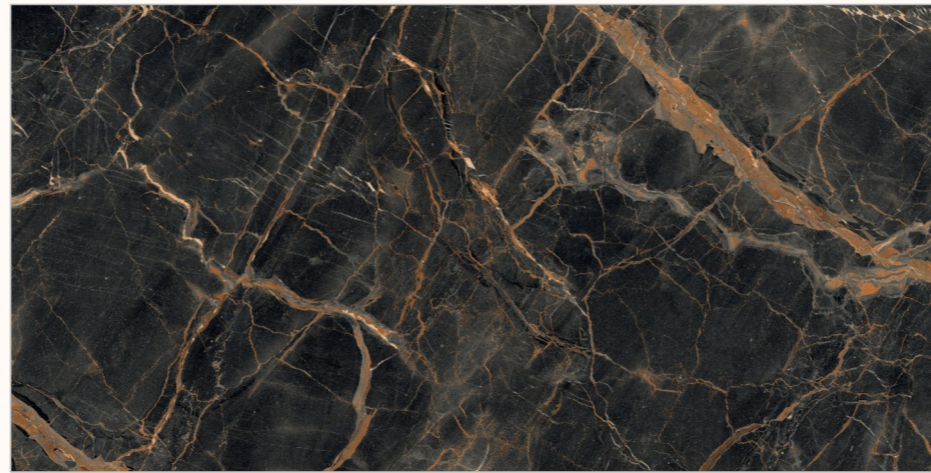

Size
600x1200mm

GLAZED VITRIFIED TILES

www.flavourgranito.com

30 KASTOR BLACK

36 TARNAR
BLACK

GRANDEUR
S E R I E S
ADORABLE GRANULA EFFECTS

BACK TO
INDEX 

Random
05 