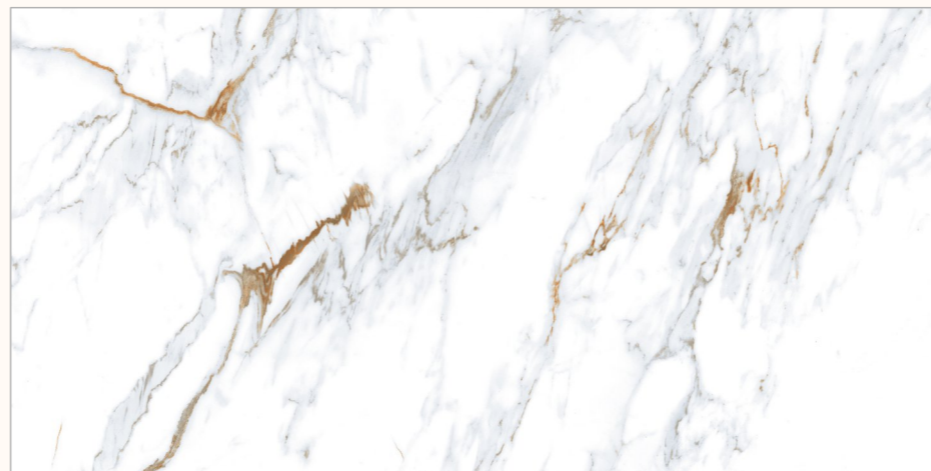

13 KR
TYLER WHITE

GRANDEUR
S E R I E S
ADORABLE GRANULA EFFECTS

BACK TO INDEX

Random
06

Sugar
Granula
Surface

Size
600x1200mm

GLAZED VITRIFIED TILES

www.flavourgranito.com