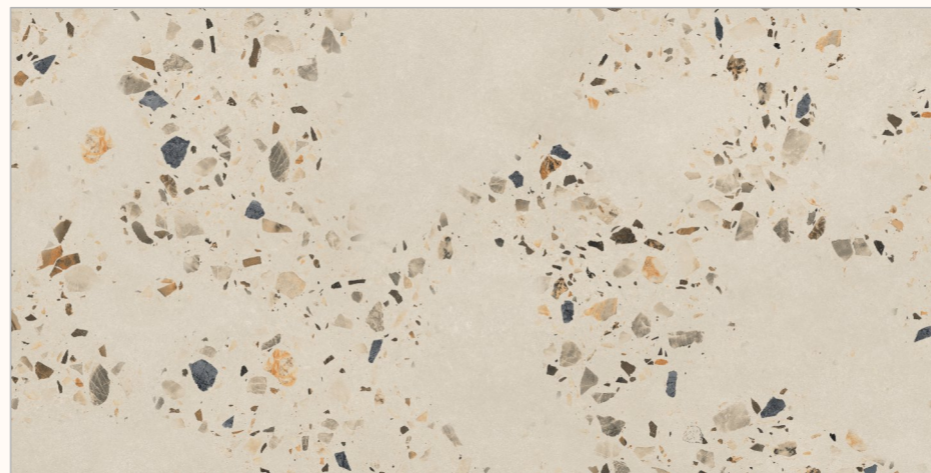

21 KR
TURNER BONE

GRANDEUR
S E R I E S
ADORABLE GRANULA EFFECTS

BACK TO
INDEX

Random
05

Sugar
Granula
Surface

Size
600x1200mm

GLAZED VITRIFIED TILES

www.flavourgranito.com