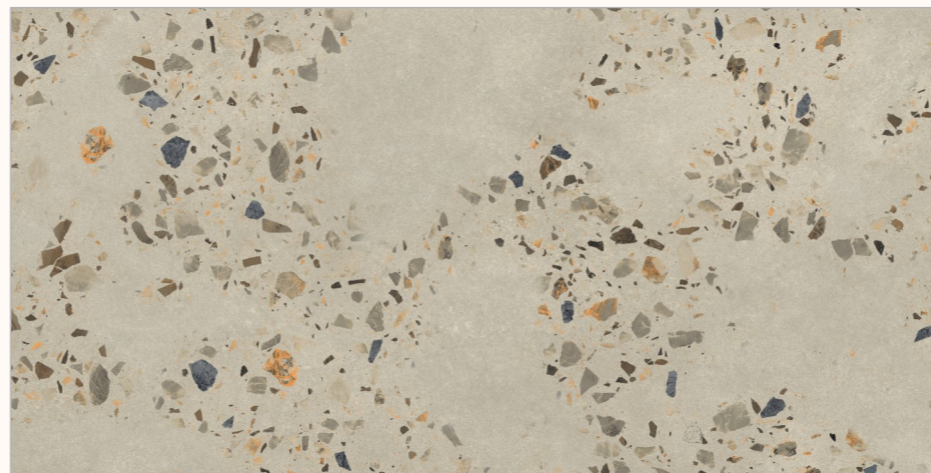

ADORABLE GRANULA EFFECTS

BACK TO
INDEX 

Random
04 

Sugar
Granula
Surface 

Size
600x1200mm

GLAZED VITRIFIED TILES

www.flavourgranito.com

39 TURNER
PLUS