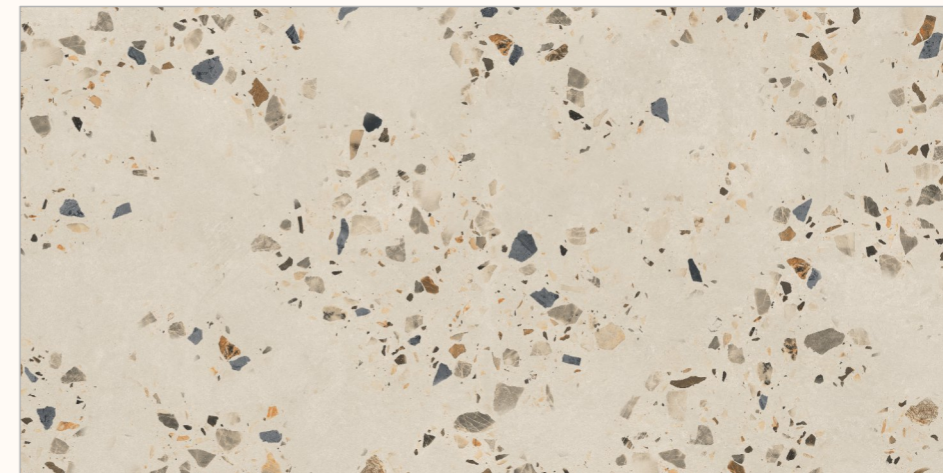

21 KR
TURNER BONE

GRANDEUR
S E R I E S
ADORABLE GRANULA EFFECTS

BACK TO
INDEX

Random
05

Sugar
Granula
Surface

Size
600x1200mm

GLAZED VITRIFIED TILES

www.flavourgranito.com