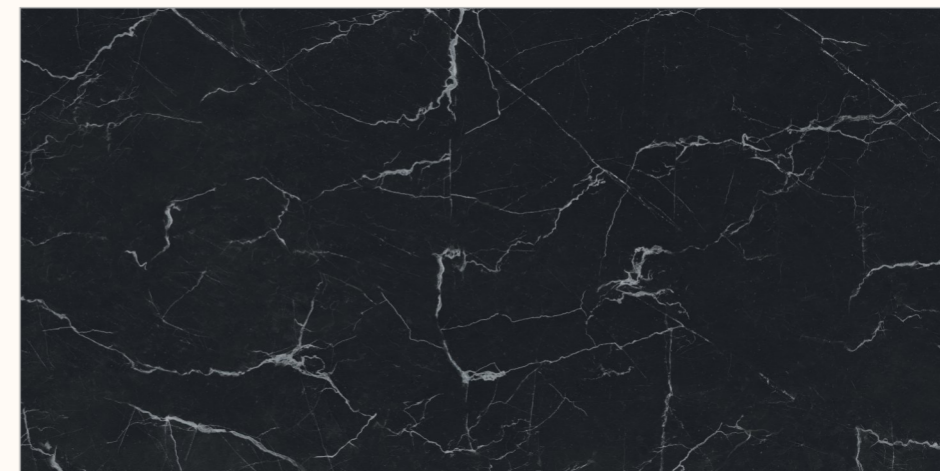

30 KASTOR
BLACK

GRANDEUR
S E R I E S
ADORABLE GRANULA EFFECTS

BACK TO
INDEX

Random
06

Sugar
Granula
Surface

Size
600x1200mm

GLAZED VITRIFIED TILES

www.flavourgranito.com