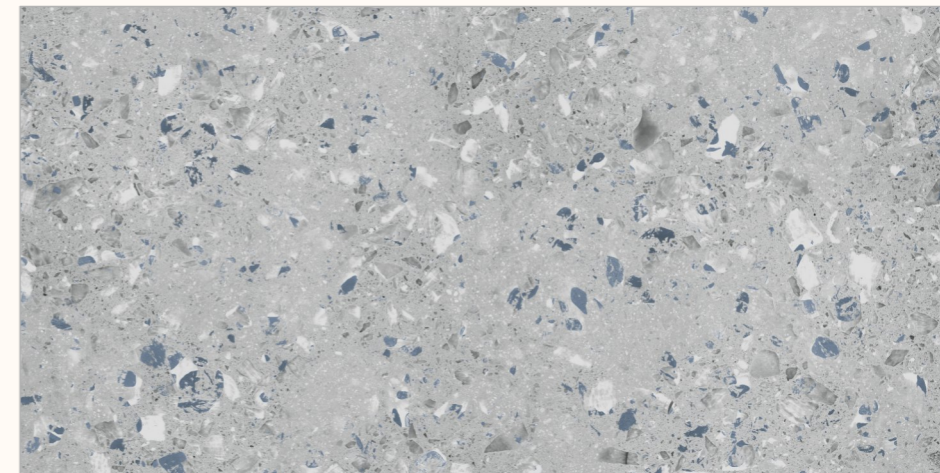

BACK TO
INDEX 

Random
06 

Sugar
Granula
Surface 

Size
600x1200mm

GLAZED VITRIFIED TILES

www.flavourgranito.com

49 BLUE
MARIN

GRANDEUR
S E R I E S
ADORABLE GRANULA EFFECTS