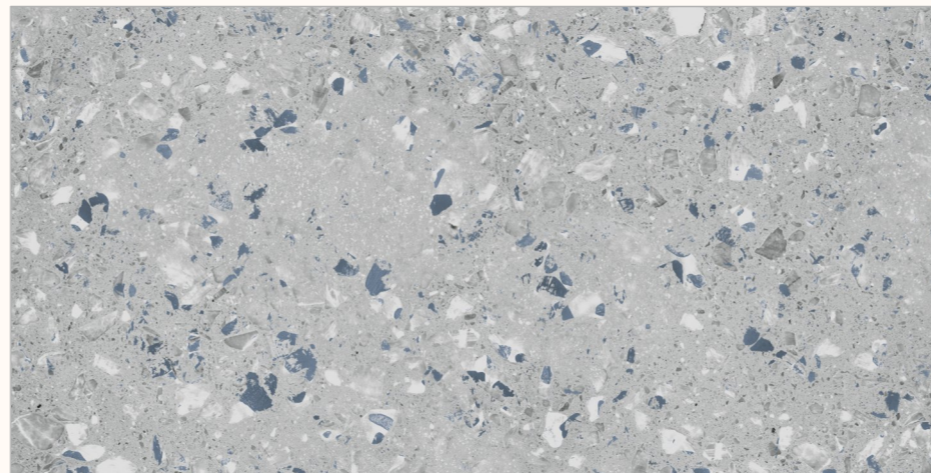

BACK TO
INDEX 

Random
06 

Sugar
Granula
Surface 

Size
600x1200mm

GLAZED VITRIFIED TILES

www.flavourgranito.com

49 BLUE
MARIN

GRANDEUR
S E R I E S
ADORABLE GRANULA EFFECTS