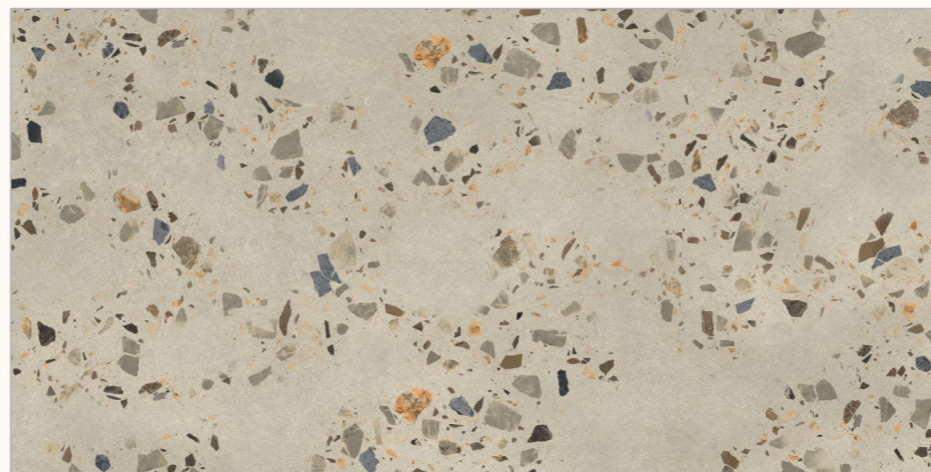

ADORABLE GRANULA EFFECTS

BACK TO
INDEX 

Random
04 

Sugar
Granula
Surface 

Size
600x1200mm

GLAZED VITRIFIED TILES

www.flavourgranito.com

39 TURNER
PLUS