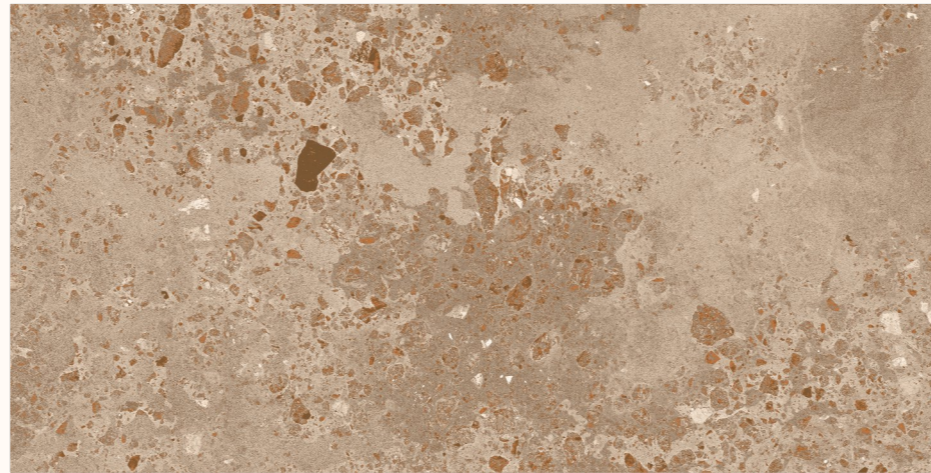

09 BRECOH
BROWN

GRANDEUR
S E R I E S
ADORABLE GRANULA EFFECTS

BACK TO
INDEX 

Random
06 

Sugar
Granula
Surface 

Size
600x1200mm

GLAZED VITRIFIED TILES

www.flavourgranito.com