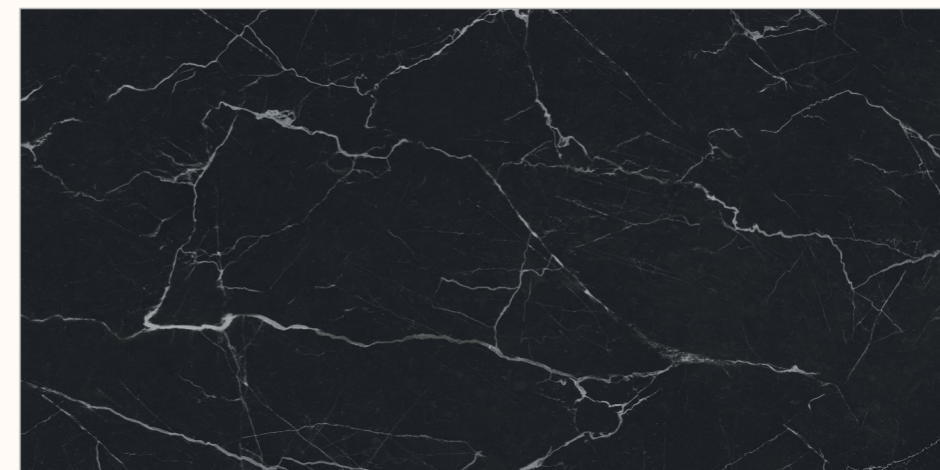

30 KASTOR
BLACK

GRANDEUR
S E R I E S
ADORABLE GRANULA EFFECTS

BACK TO
INDEX

Random
06

Sugar
Granula
Surface

Size
600x1200mm

GLAZED VITRIFIED TILES

www.flavourgranito.com