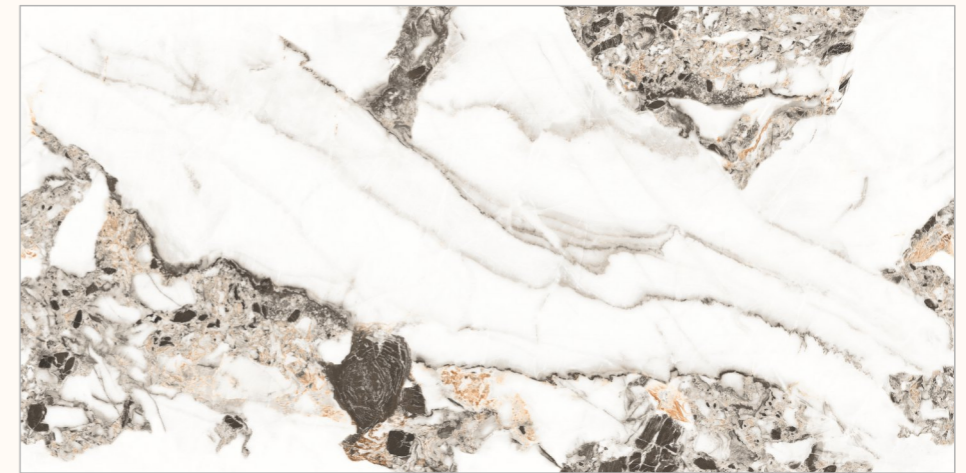

11 KRD
SADIKA WHIT

GRANDEUR
S E R I E S
ADORABLE GRANULA EFFECTS

BACK TO
INDEX

Random
05

Sugar
Granula
Surface

Size
600x1200mm

GLAZED VITRIFIED TILES

www.flavourgranito.com