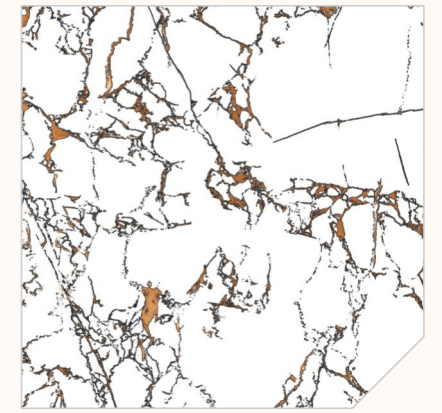

Proton White