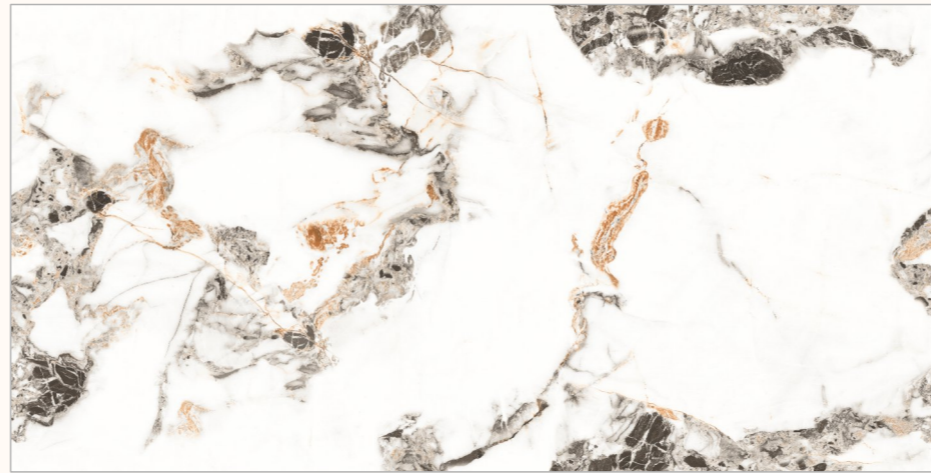

11 KRD
SADIKA WHIT

GRANDEUR
S E R I E S
ADORABLE GRANULA EFFECTS

BACK TO
INDEX

Random
05

Sugar
Granula
Surface

Size
600x1200mm

GLAZED VITRIFIED TILES

www.flavourgranito.com