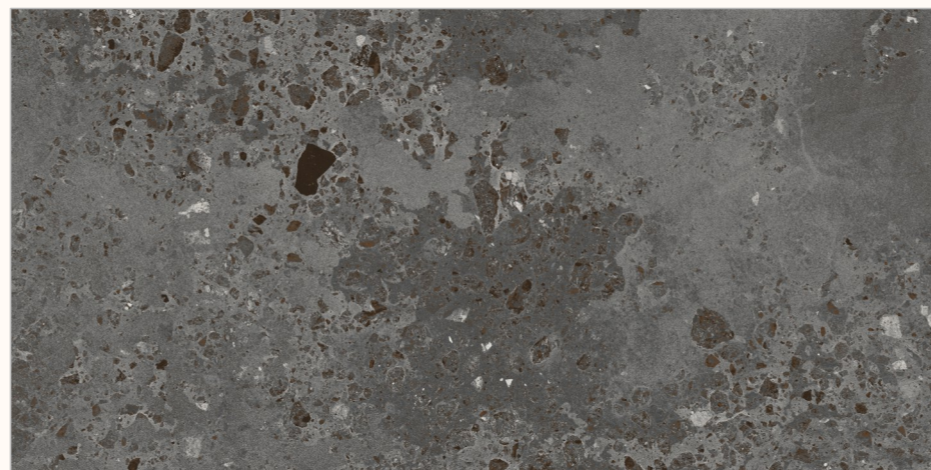

10 BRECOH
NERO

GRANDEUR
S E R I E S
ADORABLE GRANULA EFFECTS

BACK TO
INDEX

Random
06

Sugar
Granula
Surface

Size
600x1200mm

GLAZED VITRIFIED TILES

www.flavourgranito.com