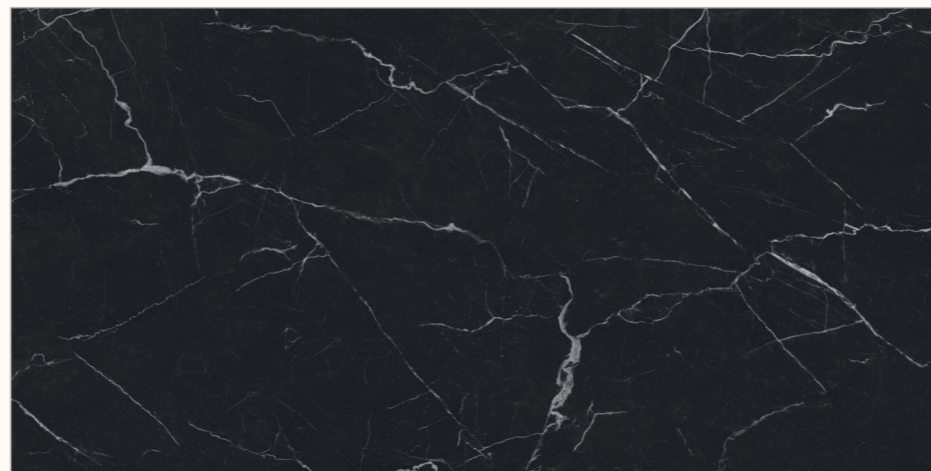

30 KASTOR
BLACK

GRANDEUR
S E R I E S
ADORABLE GRANULA EFFECTS

BACK TO
INDEX

Random
06

Sugar
Granula
Surface

Size
600x1200mm

GLAZED VITRIFIED TILES

www.flavourgranito.com