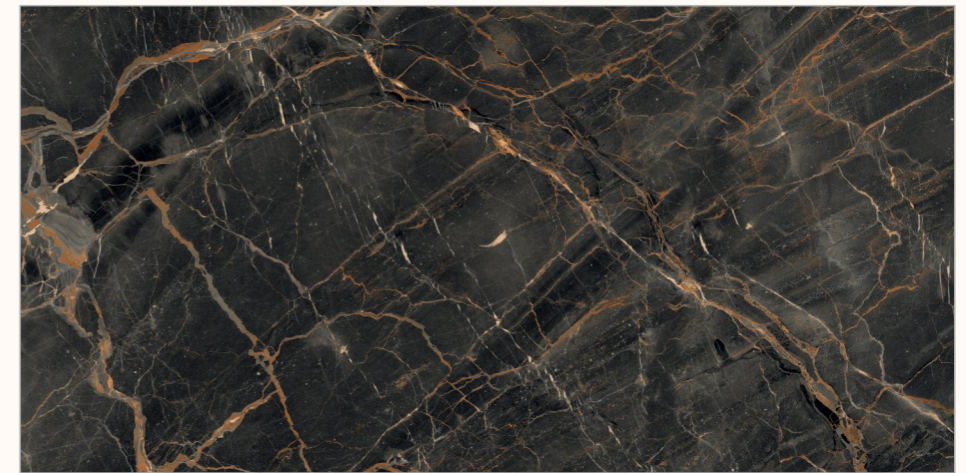

Size
600x1200mm

GLAZED VITRIFIED TILES

www.flavourgranito.com

30 KASTOR BLACK

36 TARNAR
BLACK

GRANDEUR
S E R I E S
ADORABLE GRANULA EFFECTS

BACK TO
INDEX 

Random
05 