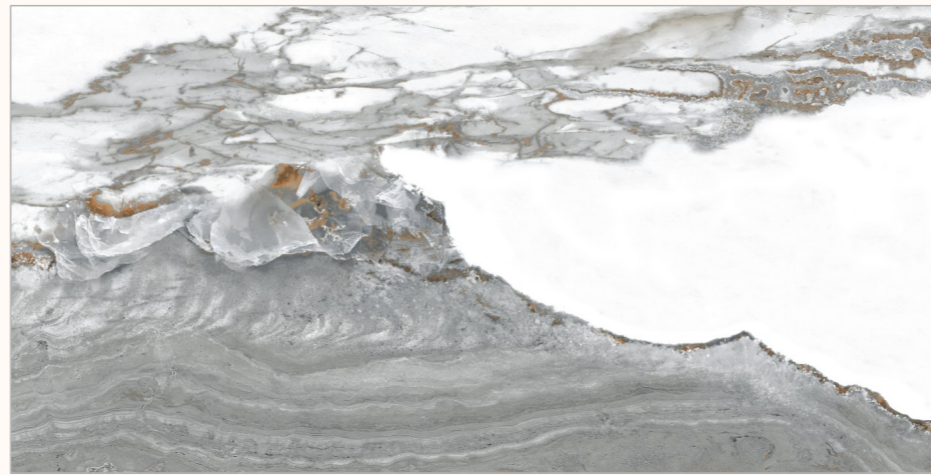

43 HIWAGA STEEL

GRANDEUR
S E R I E S
ADORABLE GRANULA EFFECTS

BACK TO
INDEX

Random
06

Sugar
Granula
Surface

Size
600x1200mm

GLAZED VITRIFIED TILES

www.flavourgranito.com