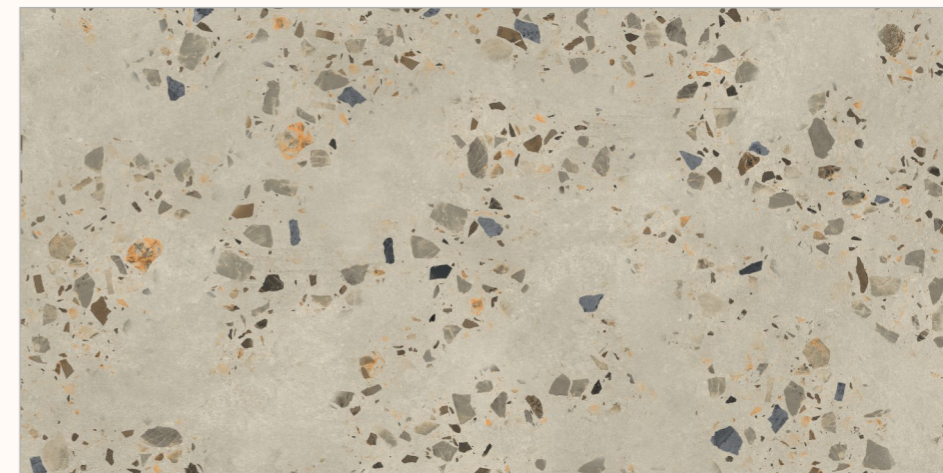

ADORABLE GRANULA EFFECTS

BACK TO
INDEX 

Random
04 

Sugar
Granula
Surface 

Size
600x1200mm

GLAZED VITRIFIED TILES

www.flavourgranito.com

39 TURNER
PLUS