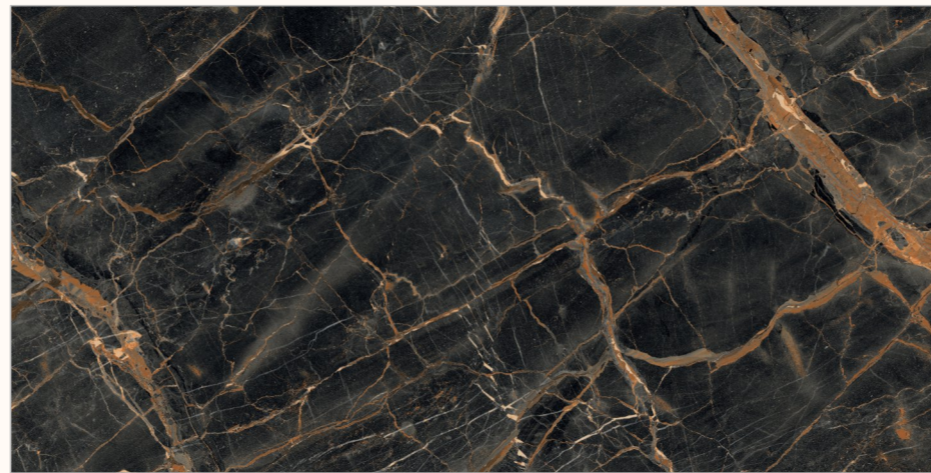

Size
600x1200mm

GLAZED VITRIFIED TILES

www.flavourgranito.com

30 KASTOR BLACK

36 TARNAR
BLACK

GRANDEUR
S E R I E S
ADORABLE GRANULA EFFECTS

BACK TO
INDEX 

Random
05 