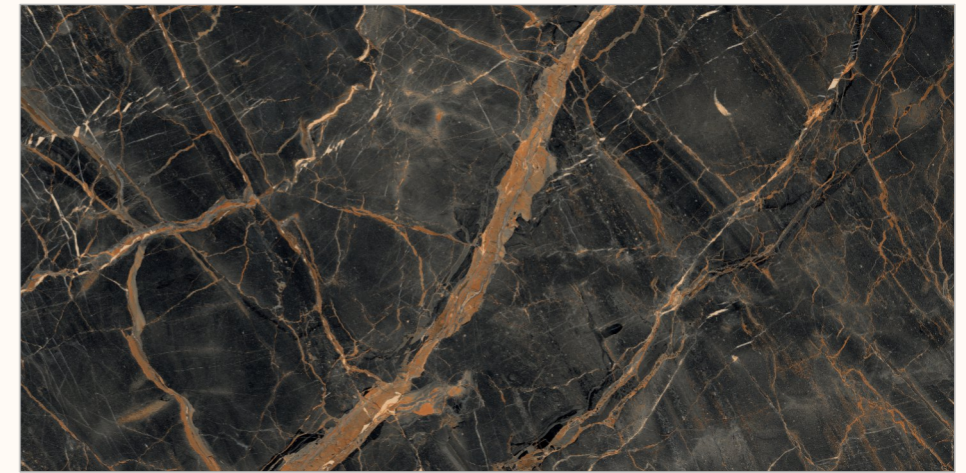

Size
600x1200mm

GLAZED VITRIFIED TILES

www.flavourgranito.com

30 KASTOR BLACK

36 TARNAR
BLACK

GRANDEUR
S E R I E S
ADORABLE GRANULA EFFECTS

BACK TO
INDEX 

Random
05 