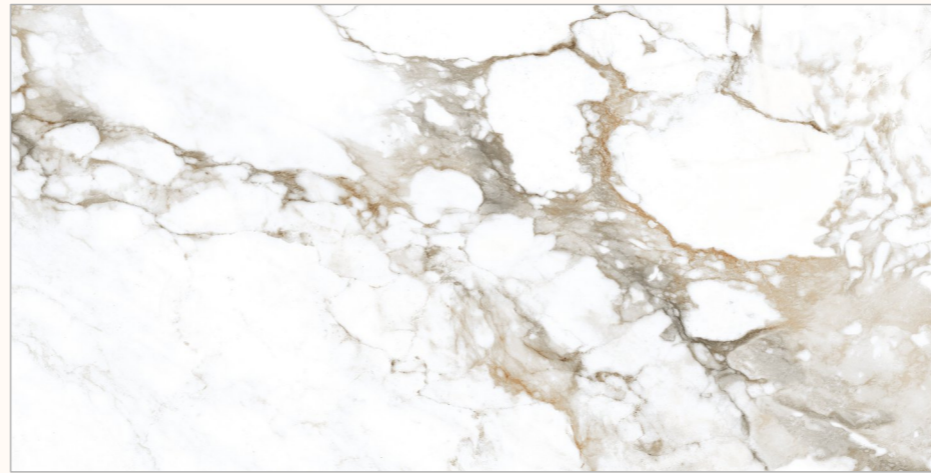

29 GARTH
WHITE

GRANDEUR
S E R I E S
ADORABLE GRANULA EFFECTS

BACK TO
INDEX

Random
05

Sugar
Granula
Surface

Size
600x1200mm

GLAZED VITRIFIED TILES

www.flavourgranito.com