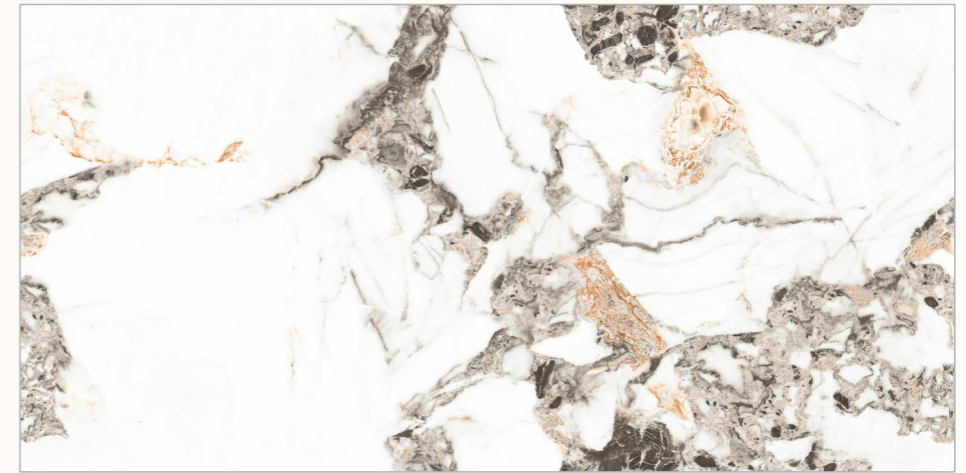

11 KRD
SADIKA WHIT

GRANDEUR
S E R I E S
ADORABLE GRANULA EFFECTS

BACK TO
INDEX

Random
05

Sugar
Granula
Surface

Size
600x1200mm

GLAZED VITRIFIED TILES

www.flavourgranito.com