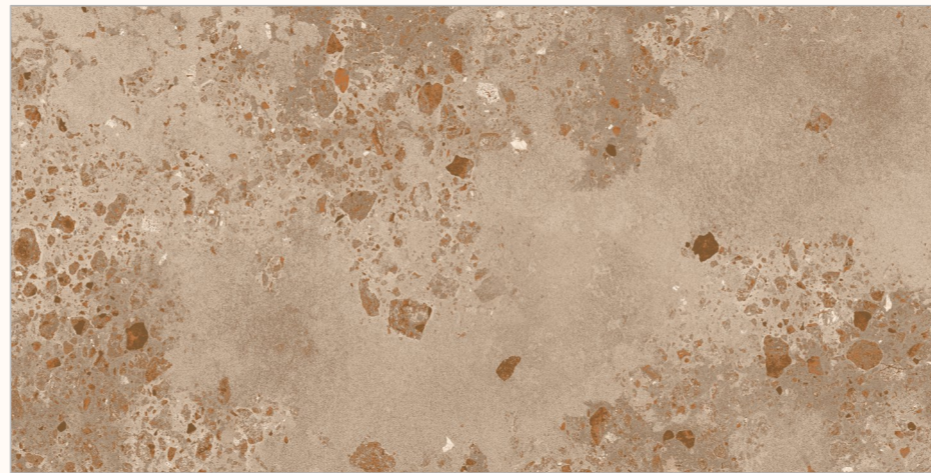

09 BRECOH
BROWN

GRANDEUR
S E R I E S
ADORABLE GRANULA EFFECTS

BACK TO
INDEX 

Random
06 

Sugar
Granula
Surface 

Size
600x1200mm

GLAZED VITRIFIED TILES

www.flavourgranito.com