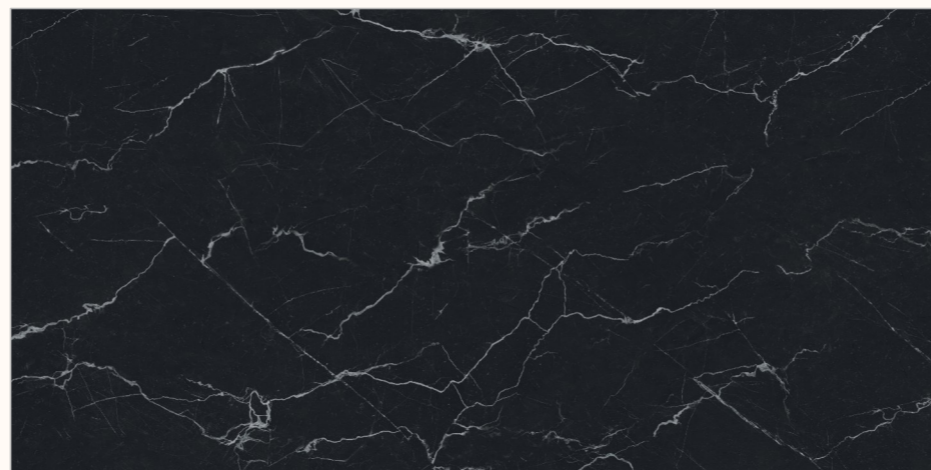

30 KASTOR
BLACK

GRANDEUR
S E R I E S
ADORABLE GRANULA EFFECTS

BACK TO
INDEX

Random
06

Sugar
Granula
Surface

Size
600x1200mm

GLAZED VITRIFIED TILES

www.flavourgranito.com