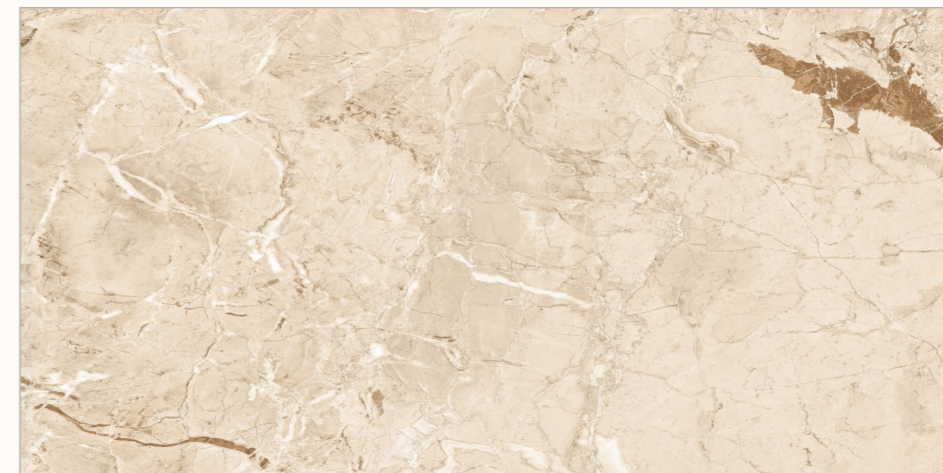

18 KR
OTTO NATURAL

GRANDEUR
S E R I E S
ADORABLE GRANULA EFFECTS

BACK TO
INDEX

Random
06

Sugar
Granula
Surface

Size
600x1200mm

GLAZED VITRIFIED TILES

www.flavourgranito.com