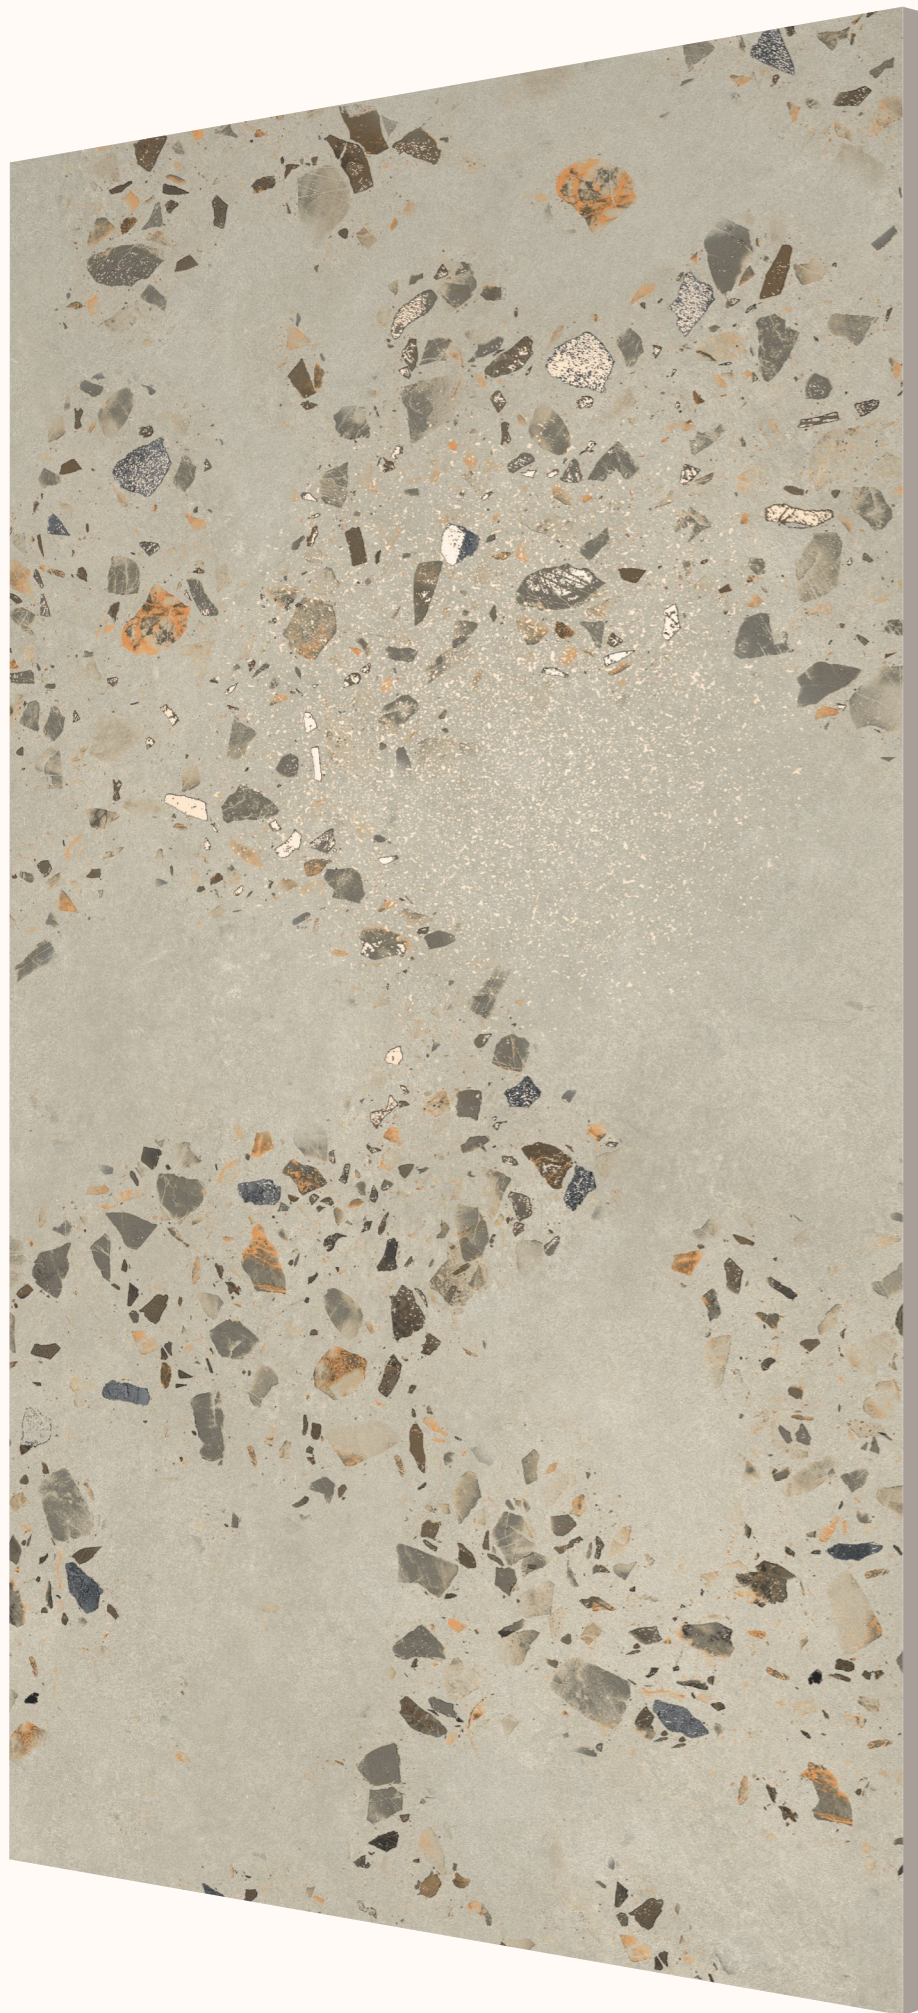

ADORABLE GRANULA EFFECTS

BACK TO
INDEX 

Random
04 

Sugar
Granula
Surface 

Size
600x1200mm

GLAZED VITRIFIED TILES

www.flavourgranito.com

39 TURNER
PLUS