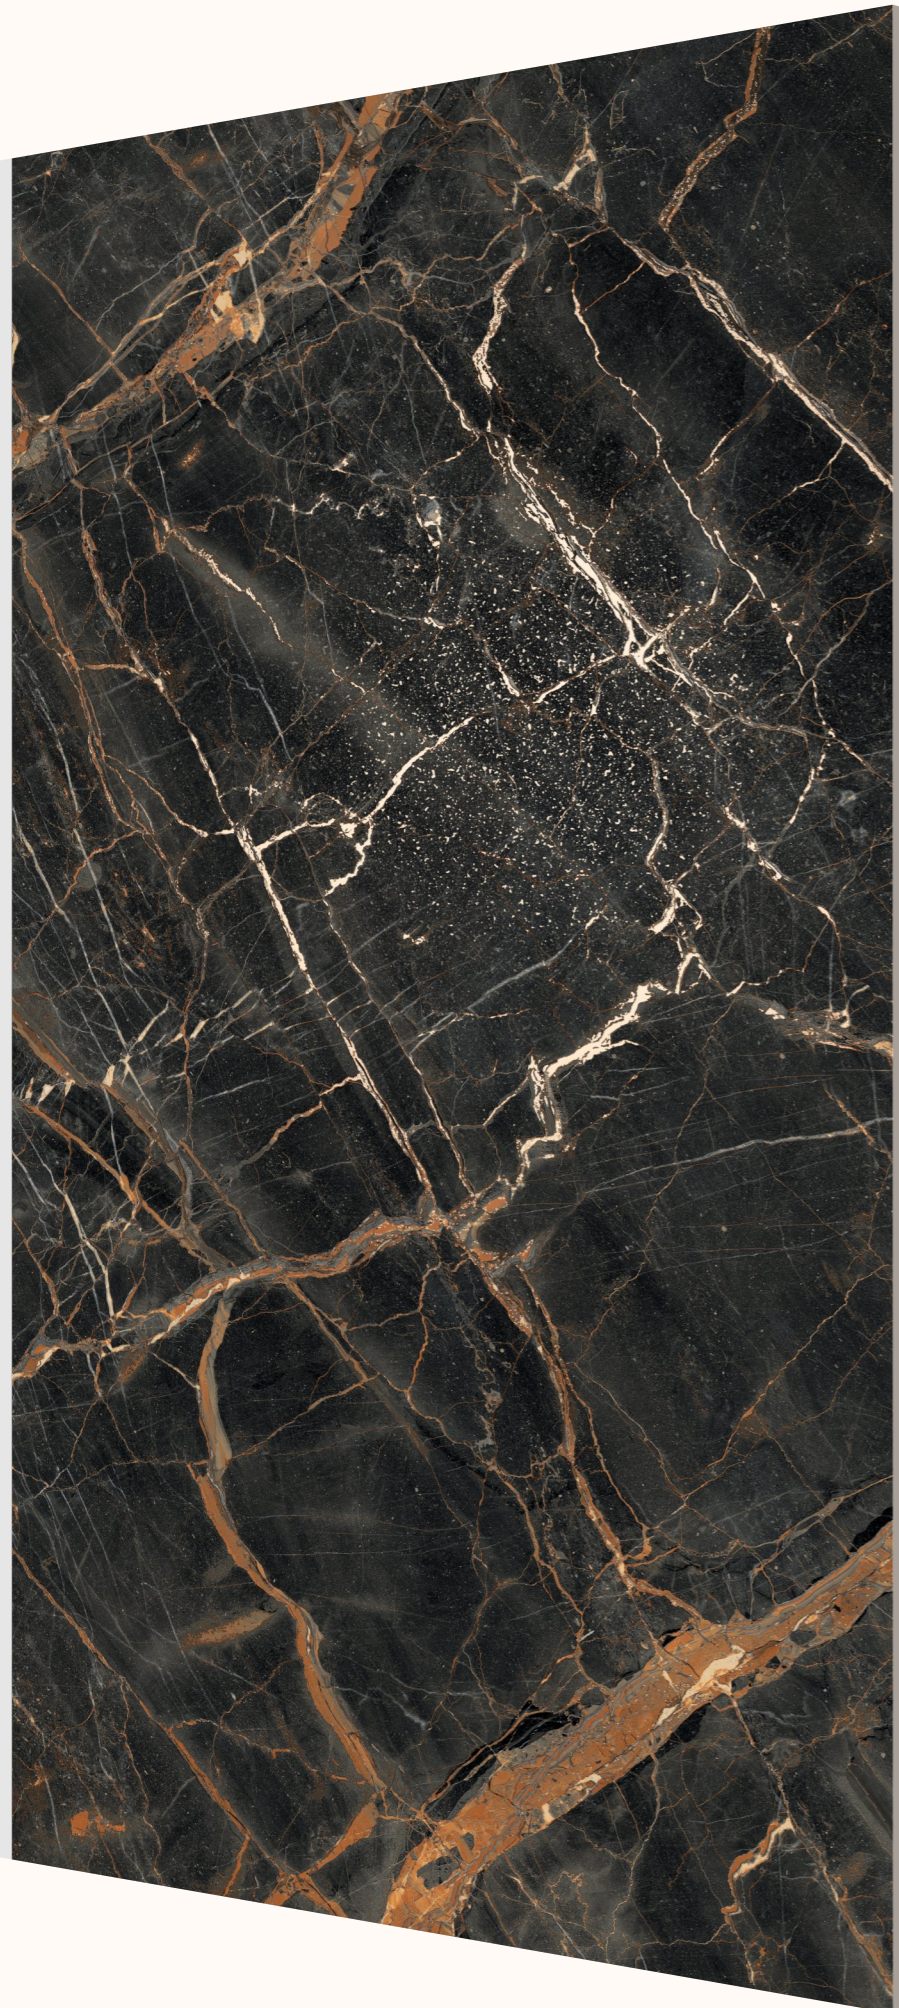

Size
600x1200mm

GLAZED VITRIFIED TILES

www.flavourgranito.com

30 KASTOR BLACK

36 TARNAR
BLACK

GRANDEUR
S E R I E S
ADORABLE GRANULA EFFECTS

BACK TO
INDEX 

Random
05 