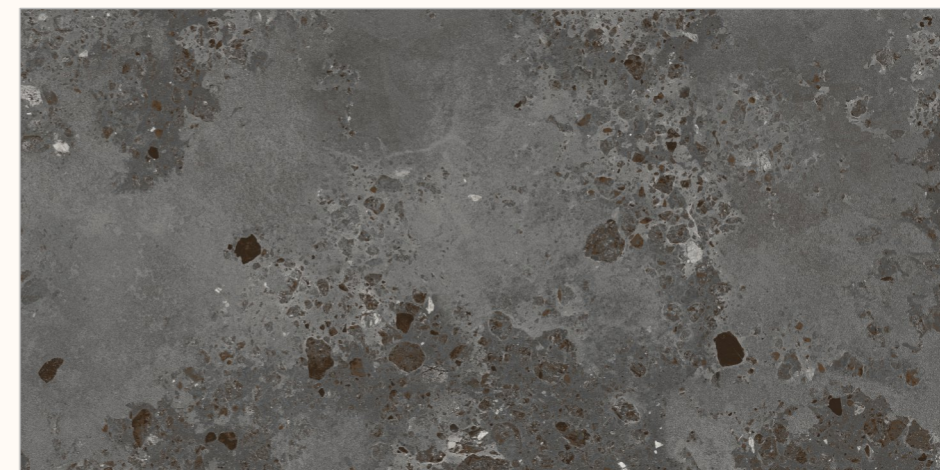

10 BRECOH
NERO

GRANDEUR
S E R I E S
ADORABLE GRANULA EFFECTS

BACK TO
INDEX

Random
06

Sugar
Granula
Surface

Size
600x1200mm

GLAZED VITRIFIED TILES

www.flavourgranito.com