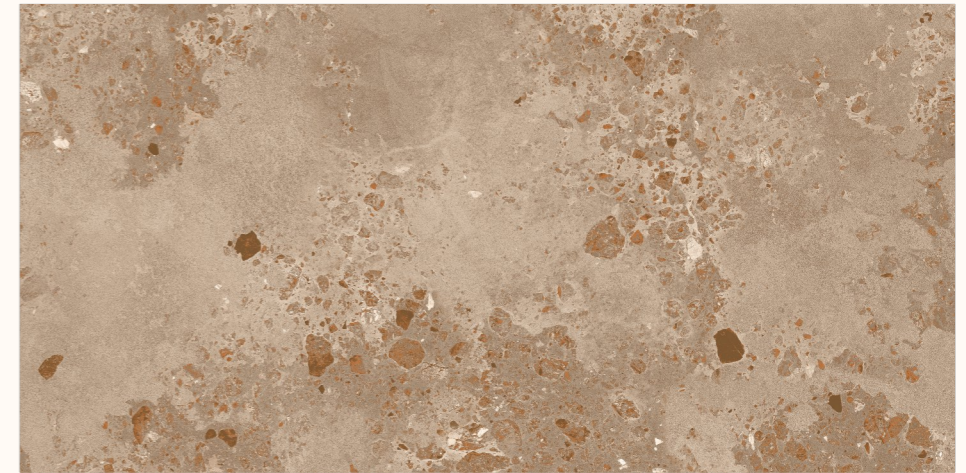

09 BRECOH
BROWN

GRANDEUR
S E R I E S
ADORABLE GRANULA EFFECTS

BACK TO
INDEX 

Random
06 

Sugar
Granula
Surface 

Size
600x1200mm

GLAZED VITRIFIED TILES

www.flavourgranito.com