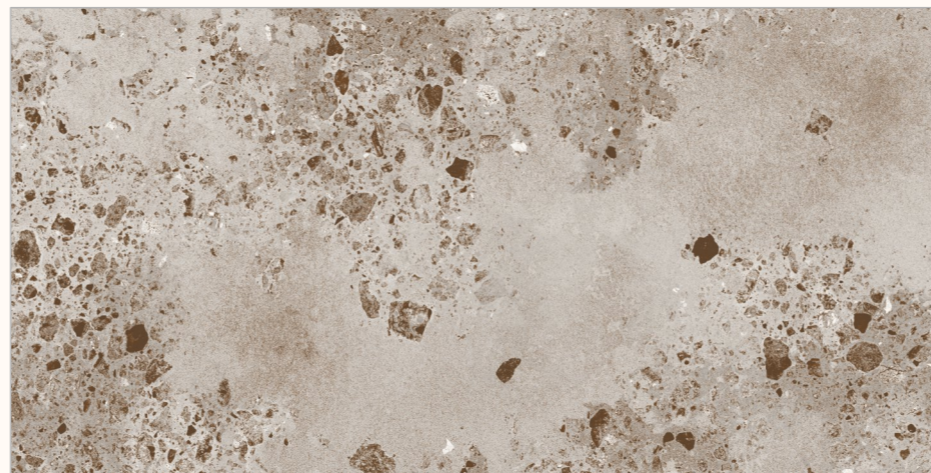

08 BRECOH
HAZEL

GRANDEUR
S E R I E S
ADORABLE GRANULA EFFECTS

BACK TO
INDEX

Random
06

Sugar
Granula
Surface

Size
600x1200mm

GLAZED VITRIFIED TILES

www.flavourgranito.com