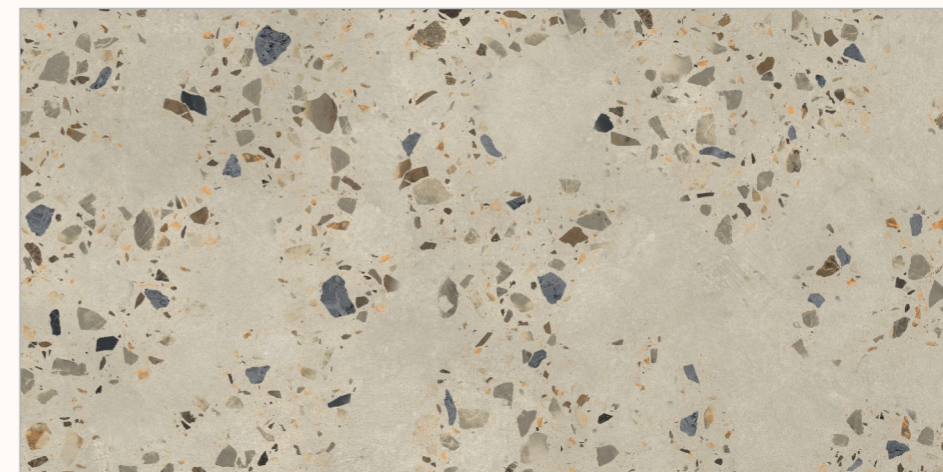

ADORABLE GRANULA EFFECTS

BACK TO
INDEX 

Random
04 

Sugar
Granula
Surface 

Size
600x1200mm

GLAZED VITRIFIED TILES

www.flavourgranito.com

39 TURNER
PLUS