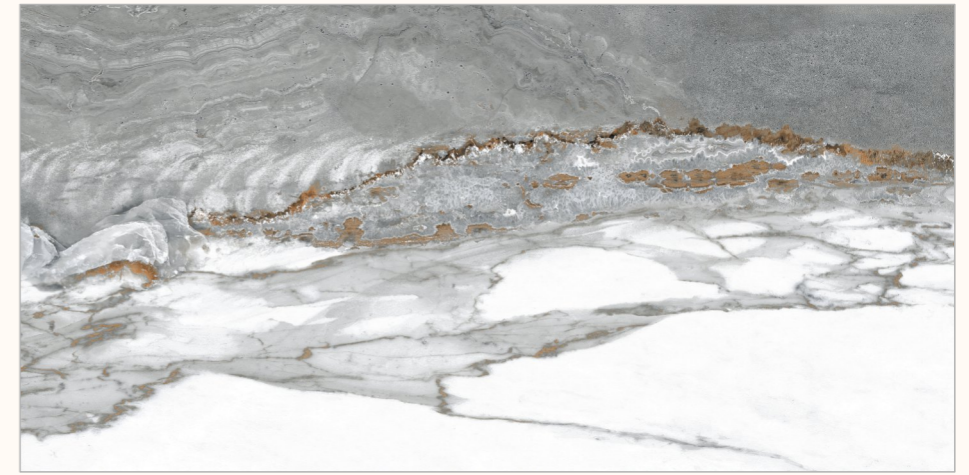

43 HIWAGA STEEL

GRANDEUR
S E R I E S
ADORABLE GRANULA EFFECTS

BACK TO
INDEX

Random
06

Sugar
Granula
Surface

Size
600x1200mm

GLAZED VITRIFIED TILES

www.flavourgranito.com