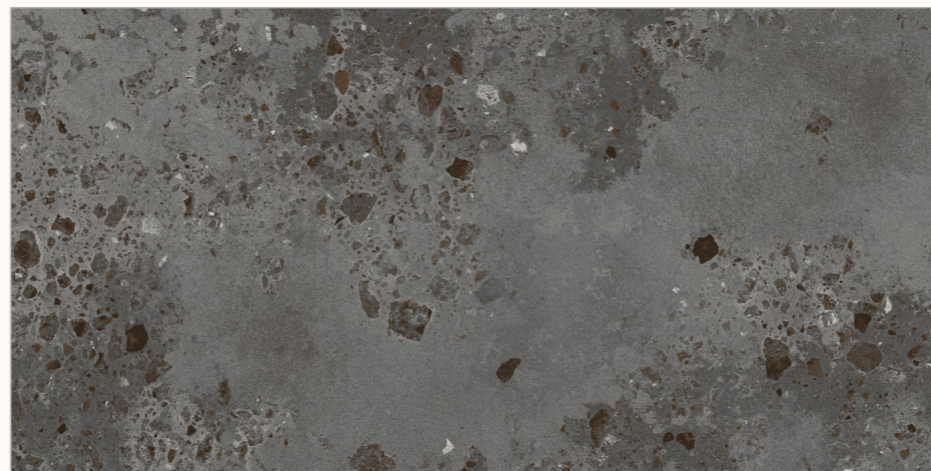

10 BRECOH
NERO

GRANDEUR
S E R I E S
ADORABLE GRANULA EFFECTS

BACK TO
INDEX

Random
06

Sugar
Granula
Surface

Size
600x1200mm

GLAZED VITRIFIED TILES

www.flavourgranito.com