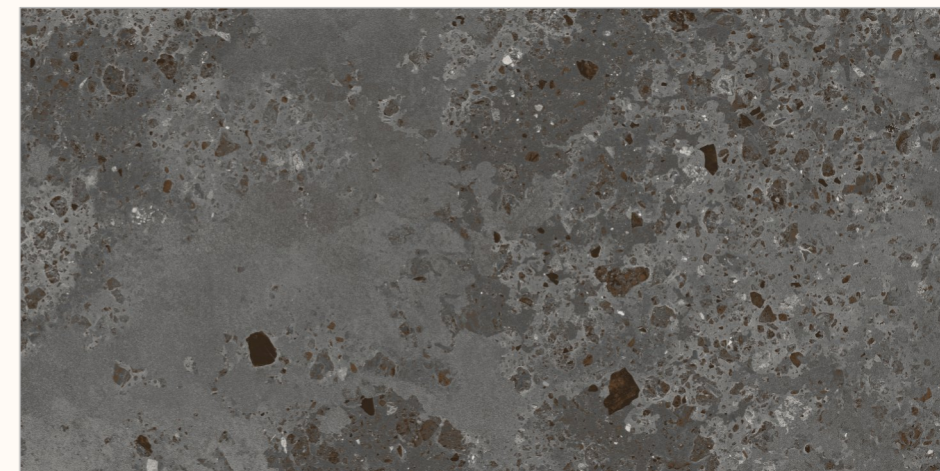

10 BRECOH
NERO

GRANDEUR
S E R I E S
ADORABLE GRANULA EFFECTS

BACK TO
INDEX

Random
06

Sugar
Granula
Surface

Size
600x1200mm

GLAZED VITRIFIED TILES

www.flavourgranito.com