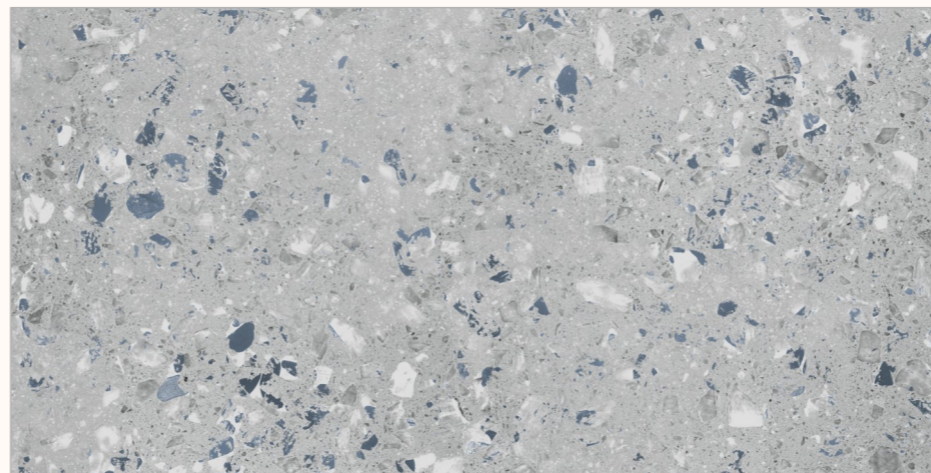

BACK TO
INDEX 

Random
06 

Sugar
Granula
Surface 

Size
600x1200mm

GLAZED VITRIFIED TILES

www.flavourgranito.com

49 BLUE
MARIN

GRANDEUR
S E R I E S
ADORABLE GRANULA EFFECTS