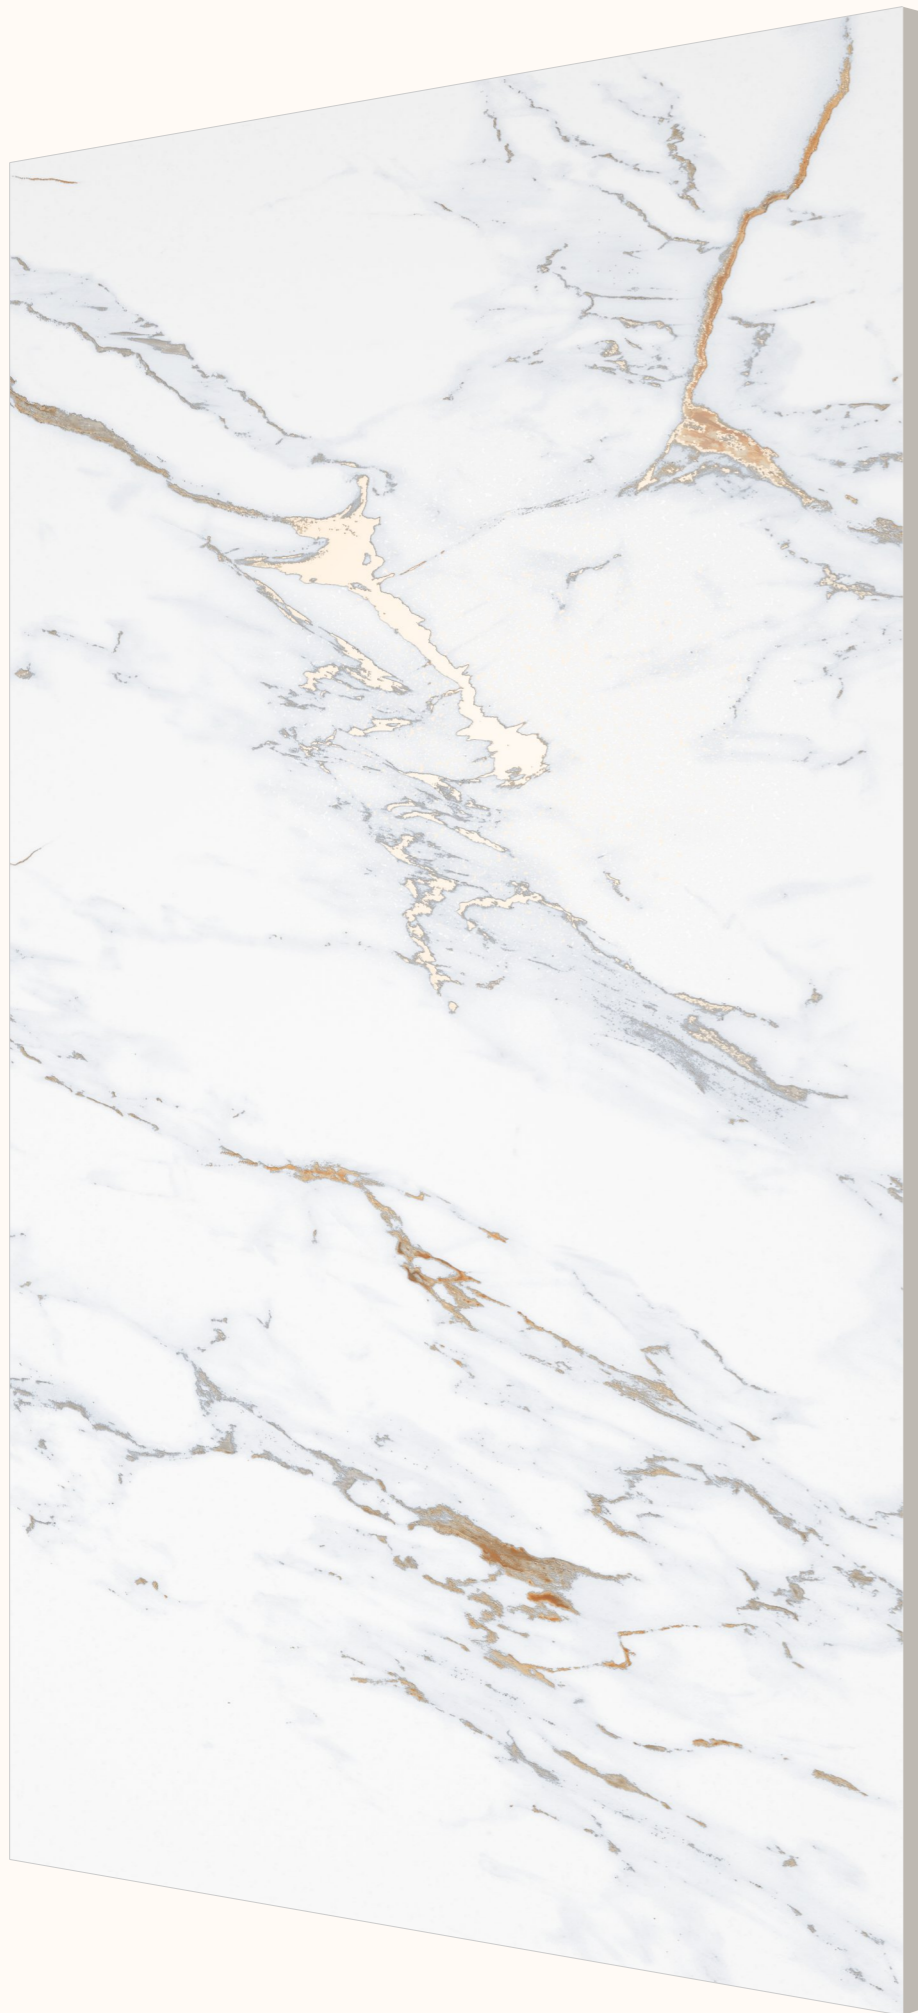

13 KR
TYLER WHITE

GRANDEUR
S E R I E S
ADORABLE GRANULA EFFECTS

BACK TO INDEX

Random
06

Sugar
Granula
Surface

Size
600x1200mm

GLAZED VITRIFIED TILES

www.flavourgranito.com