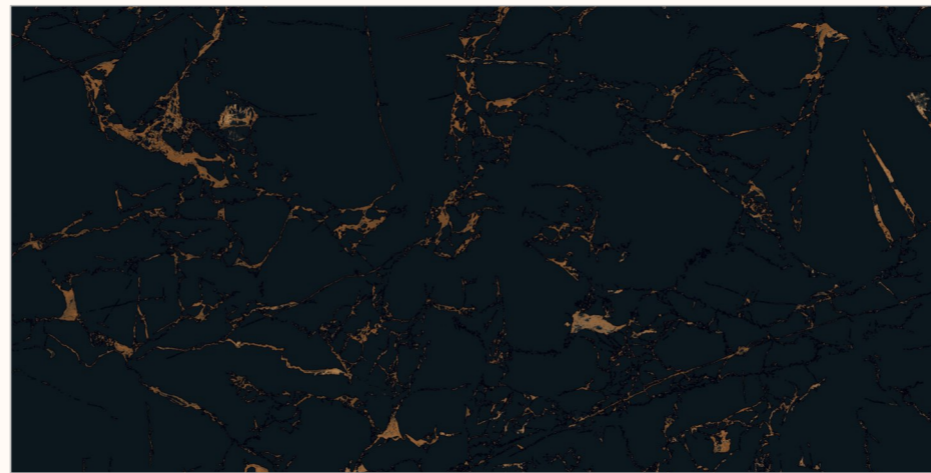

Size
600x1200mm

GLAZED VITRIFIED TILES

www.flavourgranito.com

13 KRD TYLER WHITE

PROTON
BLACK

GRANDEUR
S E R I E S

ADORABLE GRANULA EFFECTS

BACK TO
INDEX 