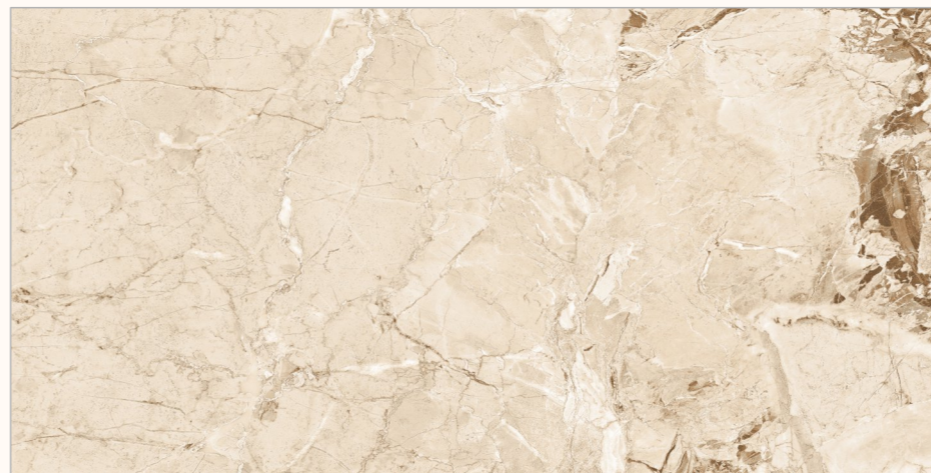

18 KR
OTTO NATURAL

GRANDEUR
S E R I E S
ADORABLE GRANULA EFFECTS

BACK TO
INDEX

Random
06

Sugar
Granula
Surface

Size
600x1200mm

GLAZED VITRIFIED TILES

www.flavourgranito.com