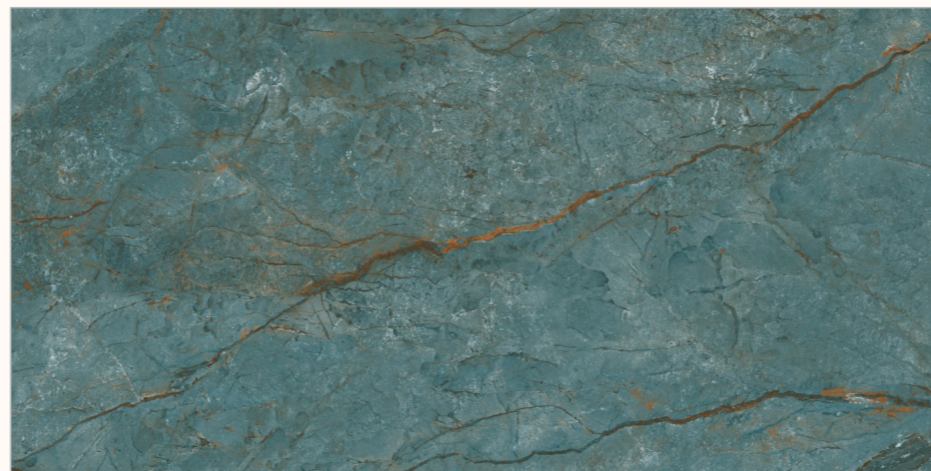

BACK TO
INDEX 

Random
04 

Sugar
Granula
Surface 

Size
600x1200mm

GLAZED VITRIFIED TILES

www.flavourgranito.com

04 APRON
AQUE

GRANDEUR
S E R I E S
ADORABLE GRANULA EFFECTS