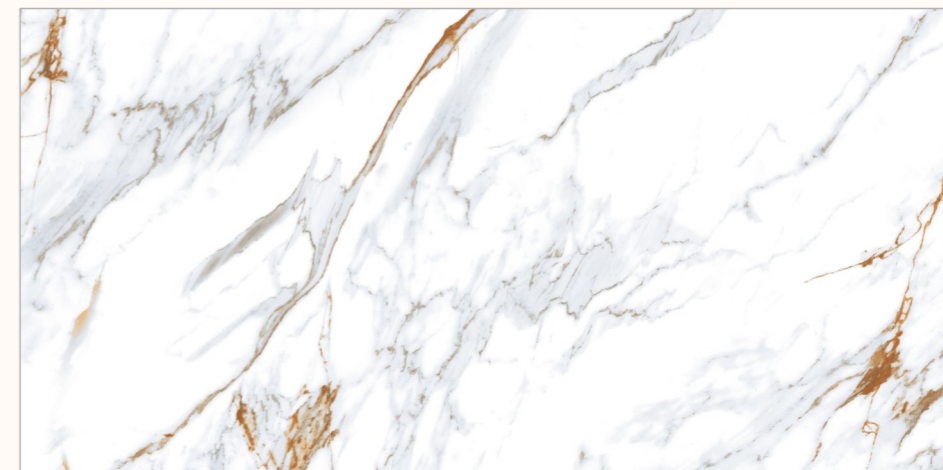

13 KR
TYLER WHITE

GRANDEUR
S E R I E S
ADORABLE GRANULA EFFECTS

BACK TO INDEX

Random
06

Sugar
Granula
Surface

Size
600x1200mm

GLAZED VITRIFIED TILES

www.flavourgranito.com