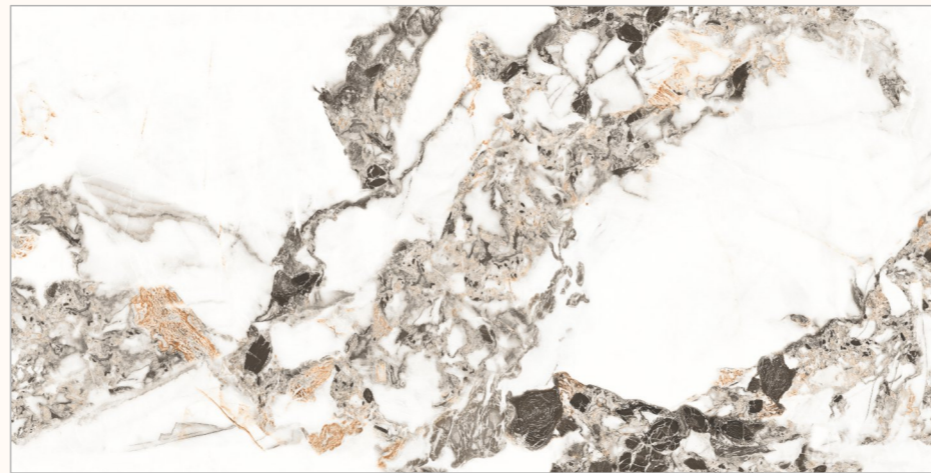

11 KRD
SADIKA WHIT

GRANDEUR
S E R I E S
ADORABLE GRANULA EFFECTS

BACK TO
INDEX

Random
05

Sugar
Granula
Surface

Size
600x1200mm

GLAZED VITRIFIED TILES

www.flavourgranito.com