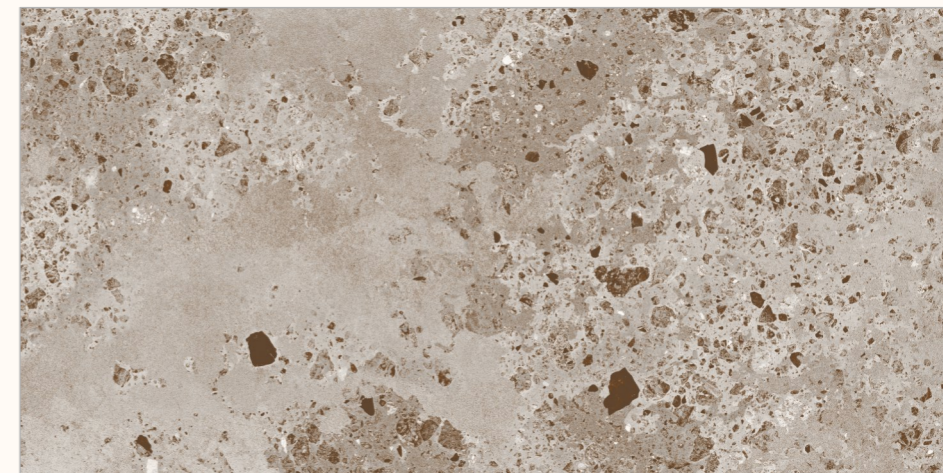

08 BRECOH
HAZEL

GRANDEUR
S E R I E S
ADORABLE GRANULA EFFECTS

BACK TO
INDEX

Random
06

Sugar
Granula
Surface

Size
600x1200mm

GLAZED VITRIFIED TILES

www.flavourgranito.com