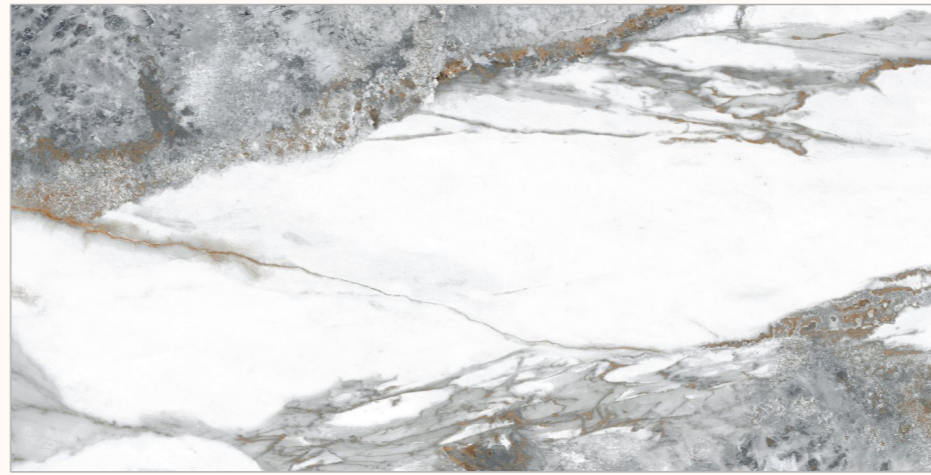

43 HIWAGA STEEL

GRANDEUR
S E R I E S
ADORABLE GRANULA EFFECTS

BACK TO
INDEX

Random
06

Sugar
Granula
Surface

Size
600x1200mm

GLAZED VITRIFIED TILES

www.flavourgranito.com