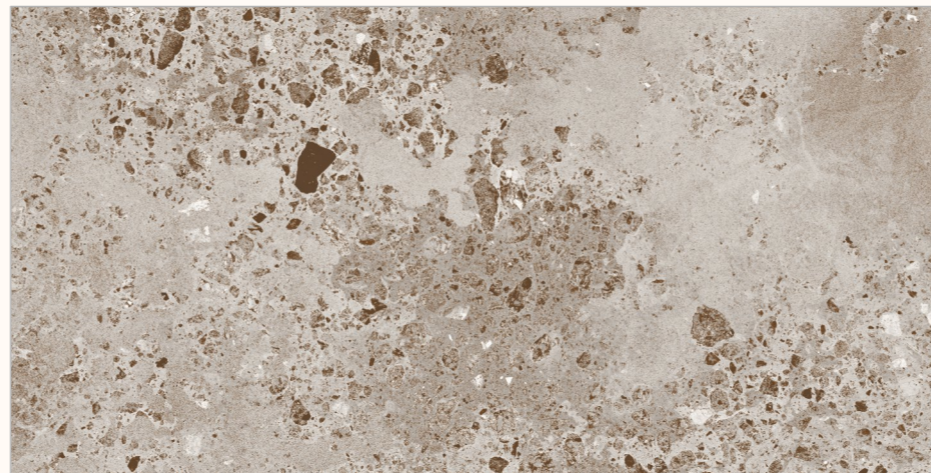

08 BRECOH
HAZEL

GRANDEUR
S E R I E S
ADORABLE GRANULA EFFECTS

BACK TO
INDEX

Random
06

Sugar
Granula
Surface

Size
600x1200mm

GLAZED VITRIFIED TILES

www.flavourgranito.com