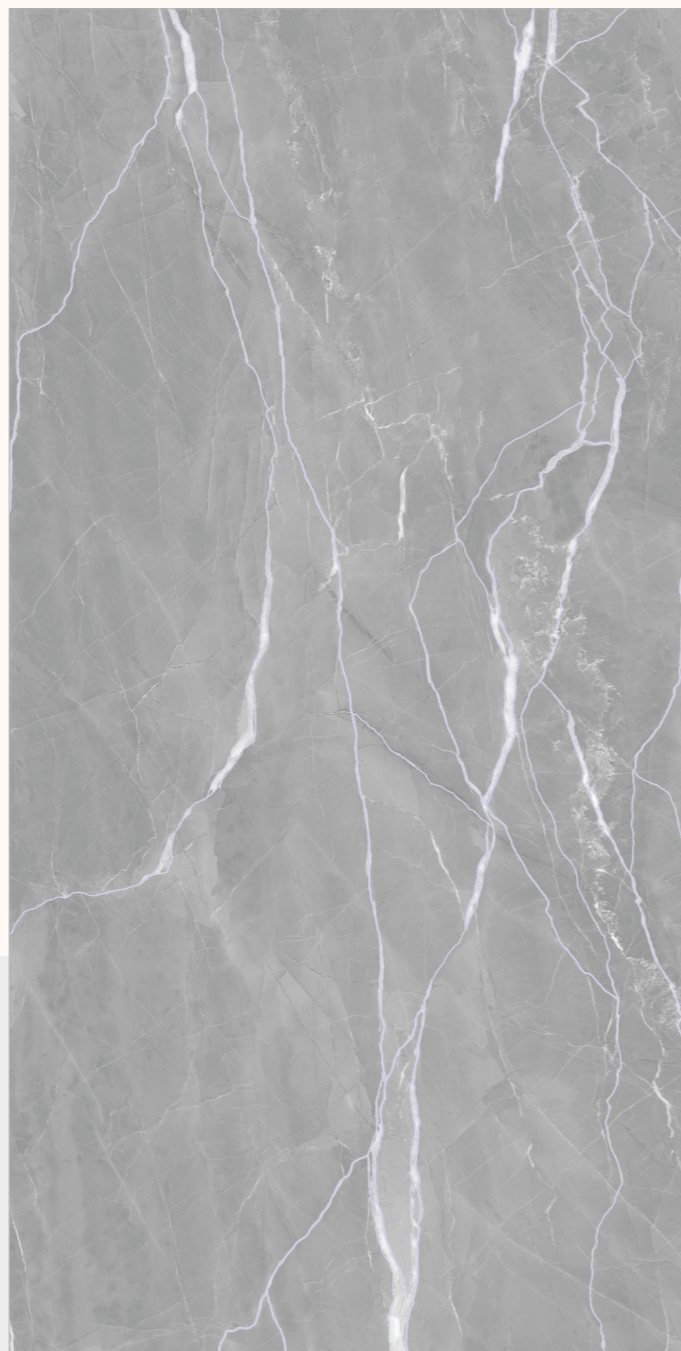

NAME:

AKINA GREY

SIZE:
600X
1200MM

FINISH:
BABY SINKER

RANDOM: 6

BACK TO INDEX

**FLAVOUR
GRANITO**®
Elegance of Nature ... Amplified