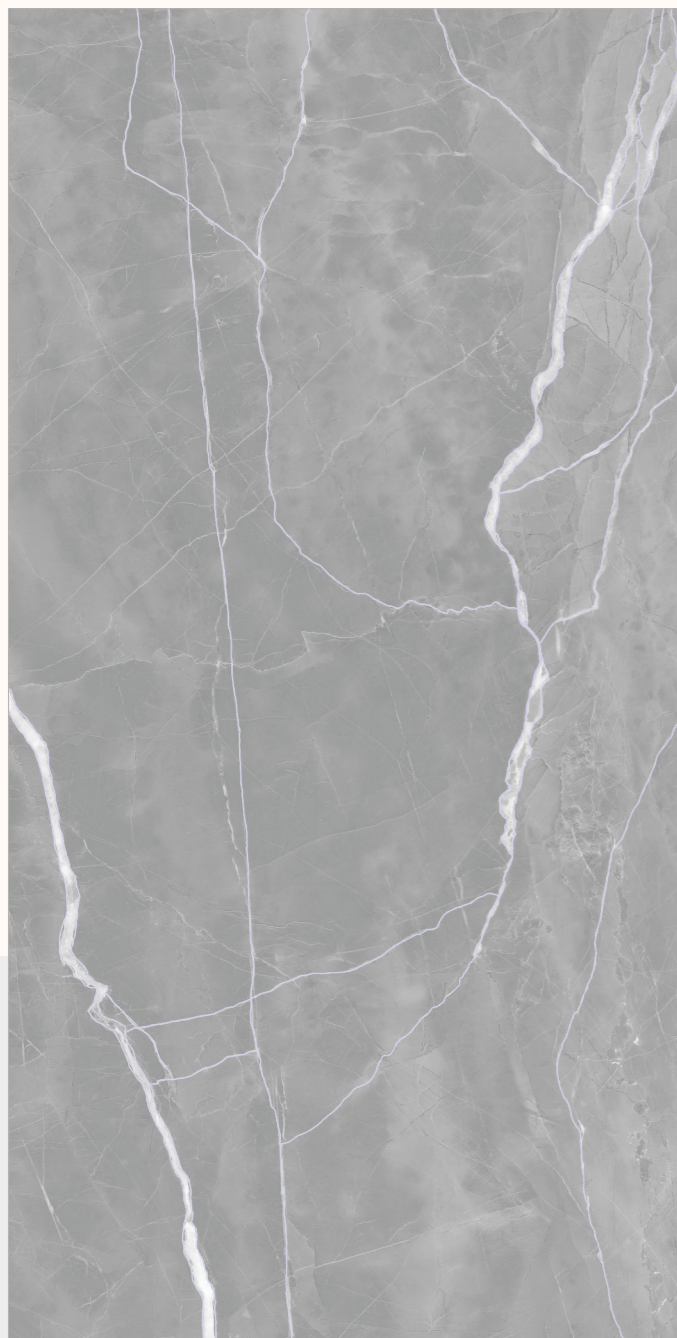

NAME:

AKINA GREY

SIZE:
600X
1200MM

FINISH:
BABY SINKER

RANDOM: 6

BACK TO INDEX

**FLAVOUR
GRANITO**®
Elegance of Nature ... Amplified