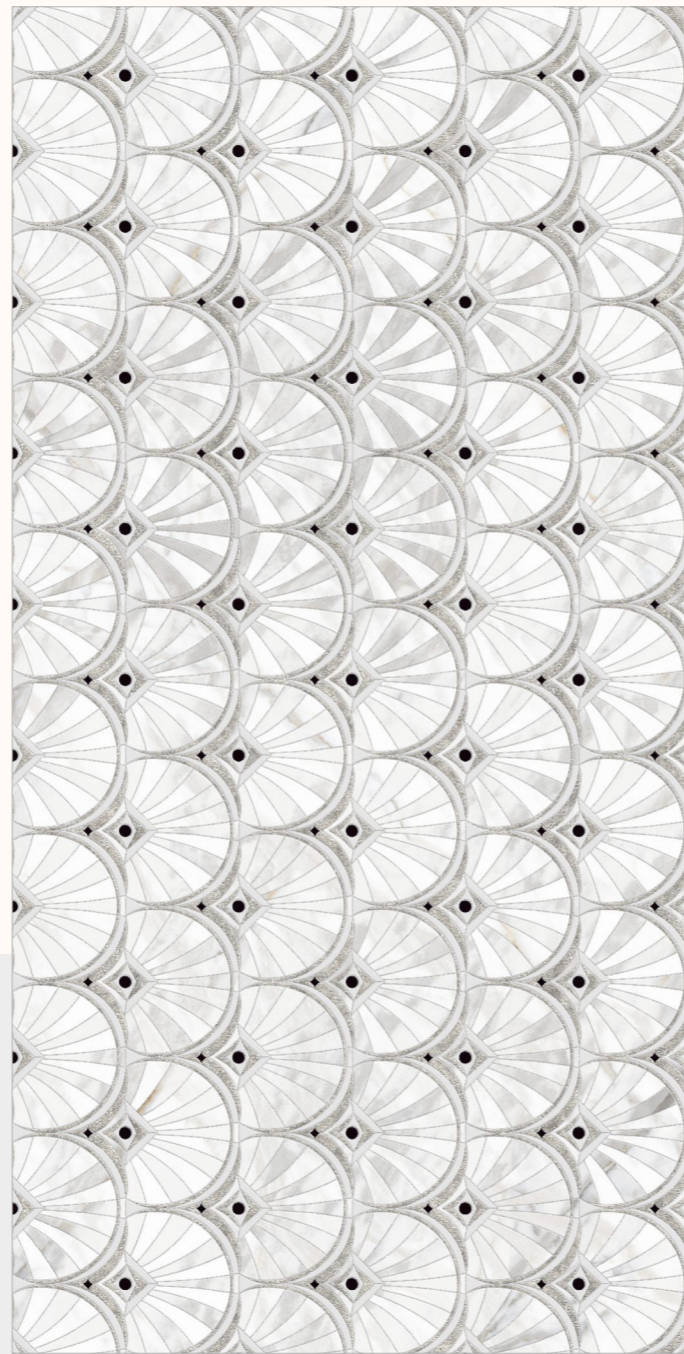

NAME:

GATSBY SCALLOP

SIZE:
600X
1200MM

FINISH:
BABY SINKER

RANDOM: 1

BACK TO INDEX