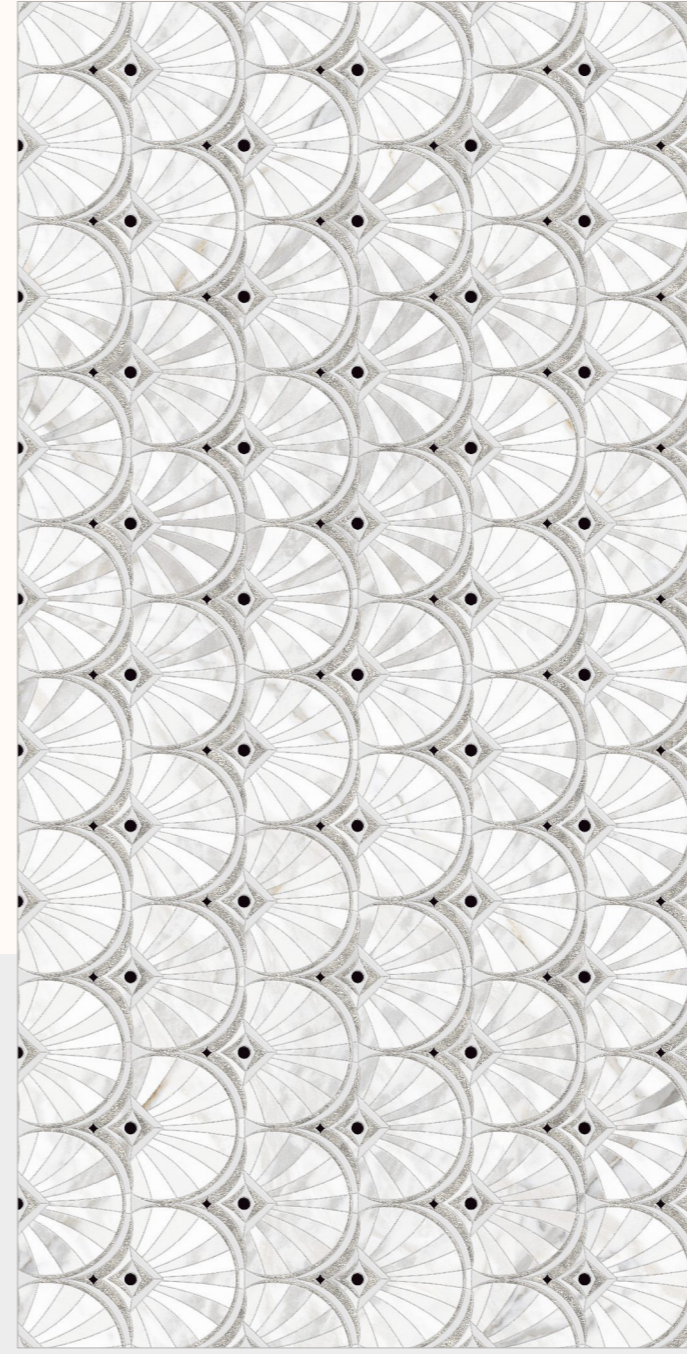

NAME:

GATSBY SCALLOP

SIZE:
600X
1200MM

FINISH:
BABY SINKER

RANDOM: 1

BACK TO INDEX