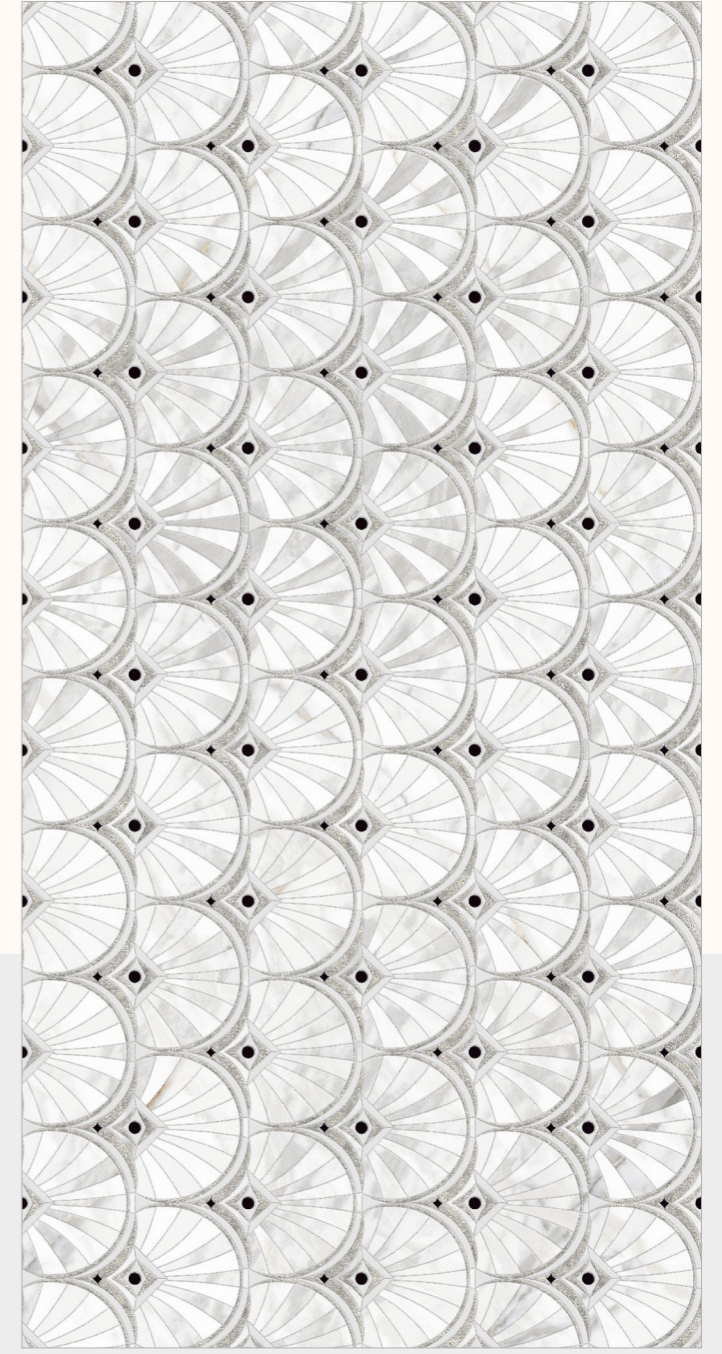

NAME:

GATSBY SCALLOP

SIZE:
600X
1200MM

FINISH:
BABY SINKER

RANDOM: 1

BACK TO INDEX