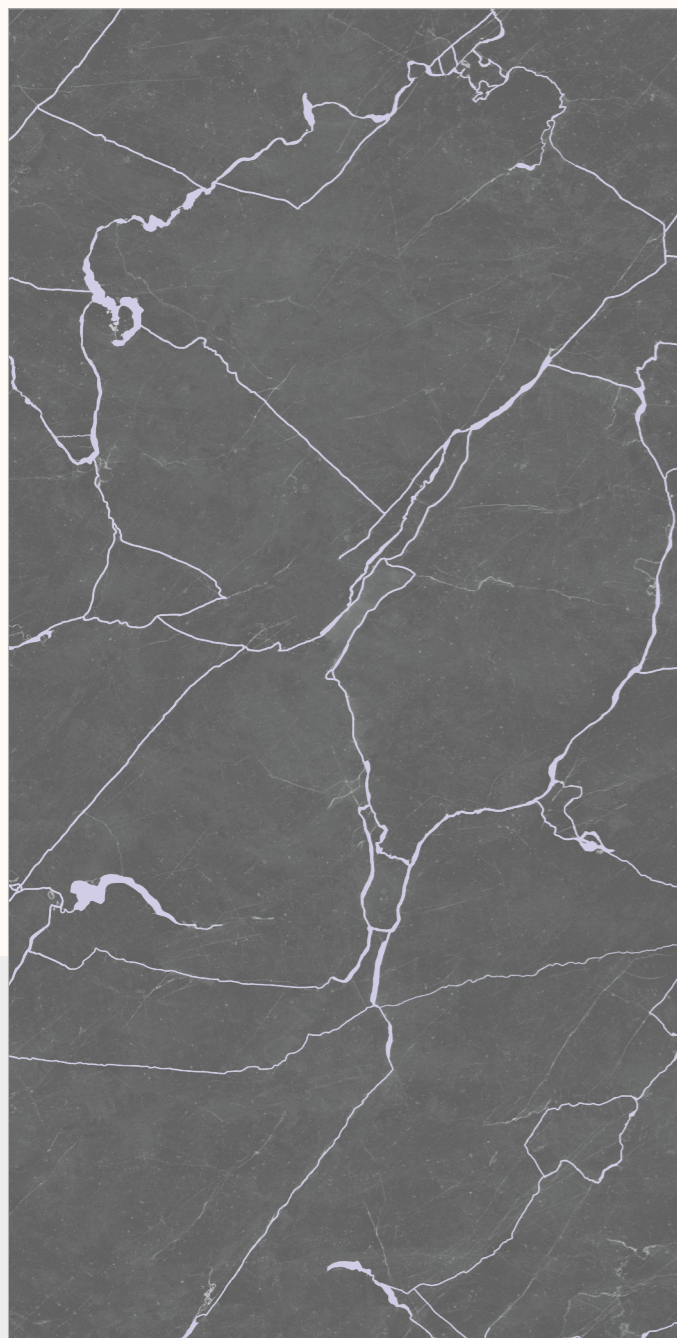

FINISH:
BABY SINKER

RANDOM: 6

BACK TO INDEX 

**FLAVOUR[®]
GRANITO**
Elegance of Nature ... Amplified

KRD ANIMA WHITE
SIZE : 600X1200MM
FINISH : BABY SINKER

NAME:

KAOLIN GREY

SIZE:
600X
1200MM