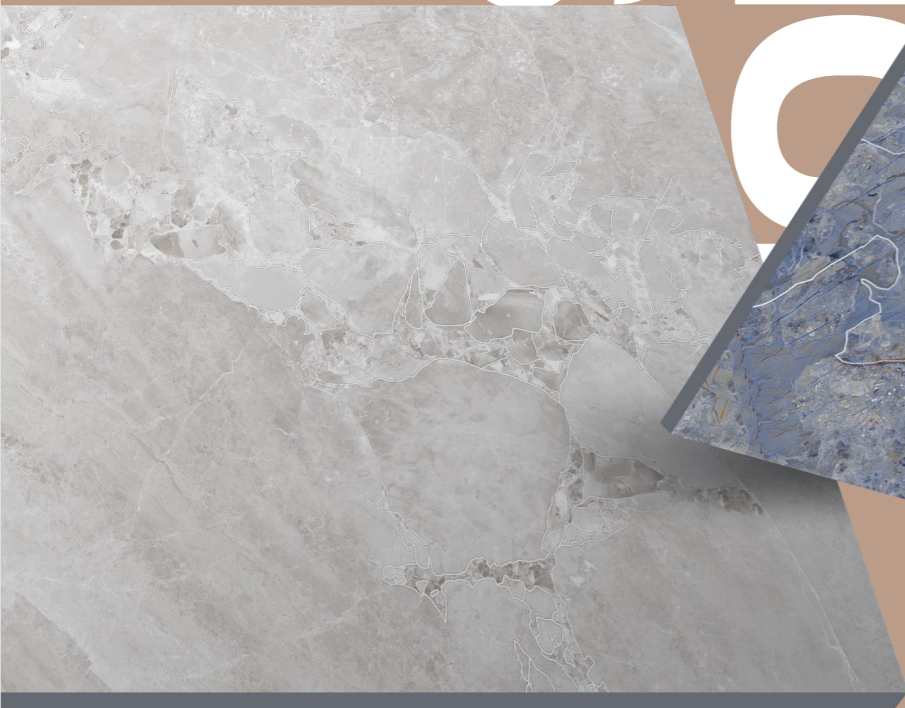

INNOVATION ELEGANCE

Experience refined elegance with the MONOLISA Series. Designed in 600x1200mm, each tile features subtle shiny lines that catch light beautifully, adding a soft luster to your floors or walls. Perfect for minimalist and luxurious interiors alike, it brings gentle sophistication to modern living spaces.

INNOVATION — BENEATH
YOUR FEET

*Quiet Sophistication
in Every Detail*