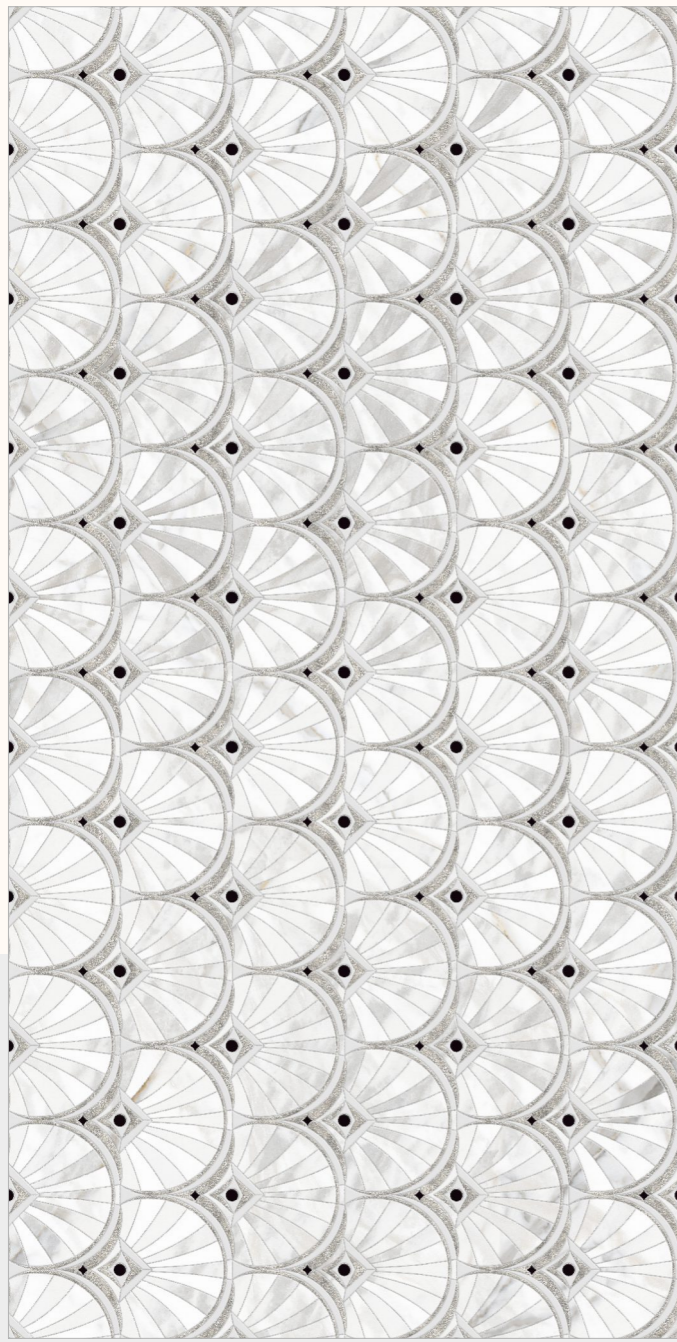

NAME:

GATSBY SCALLOP

SIZE:
600X
1200MM

FINISH:
BABY SINKER

RANDOM: 1

BACK TO INDEX