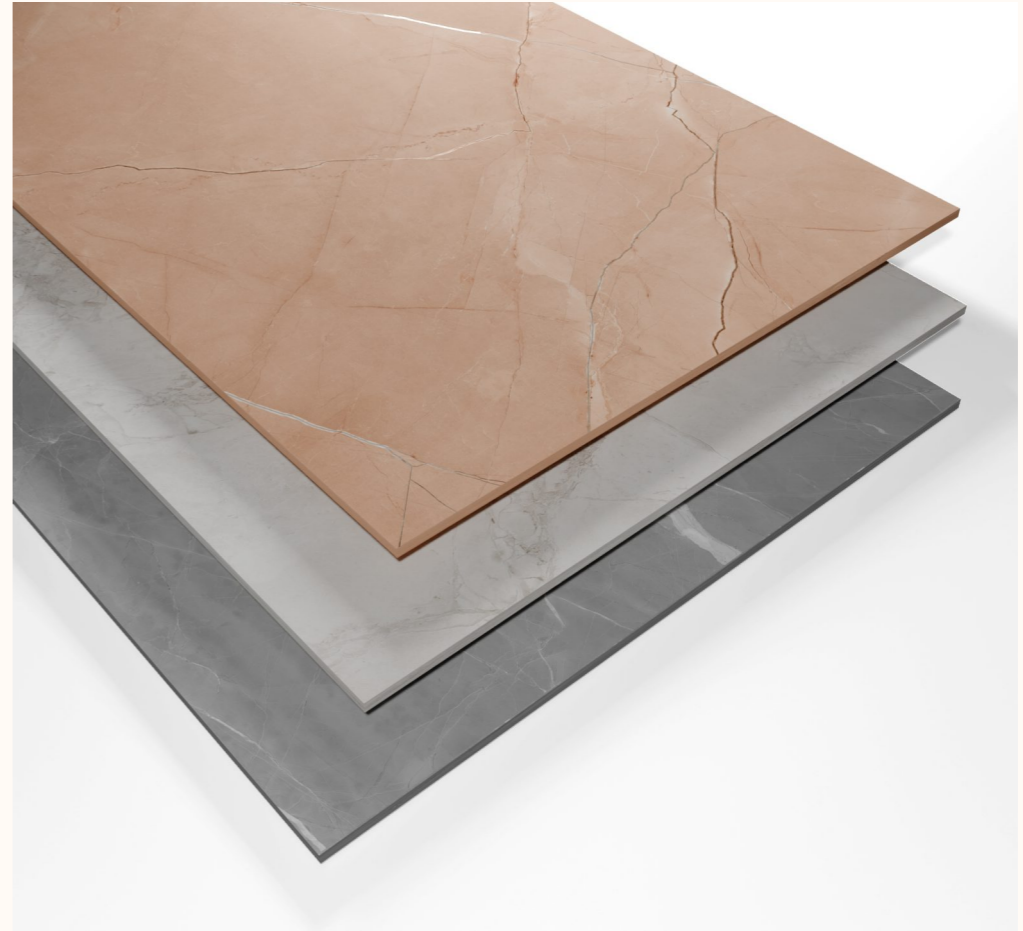

INNOVATION ELEGANCE

Experience refined elegance with the MONOLISA Series. Designed in 600x1200mm, each tile features subtle shiny lines that catch light beautifully, adding a soft luster to your floors or walls. Perfect for minimalist and luxurious interiors alike, it brings gentle sophistication to modern living spaces.

INNOVATION — BENEATH
YOUR FEET

*Quiet Sophistication
in Every Detail*