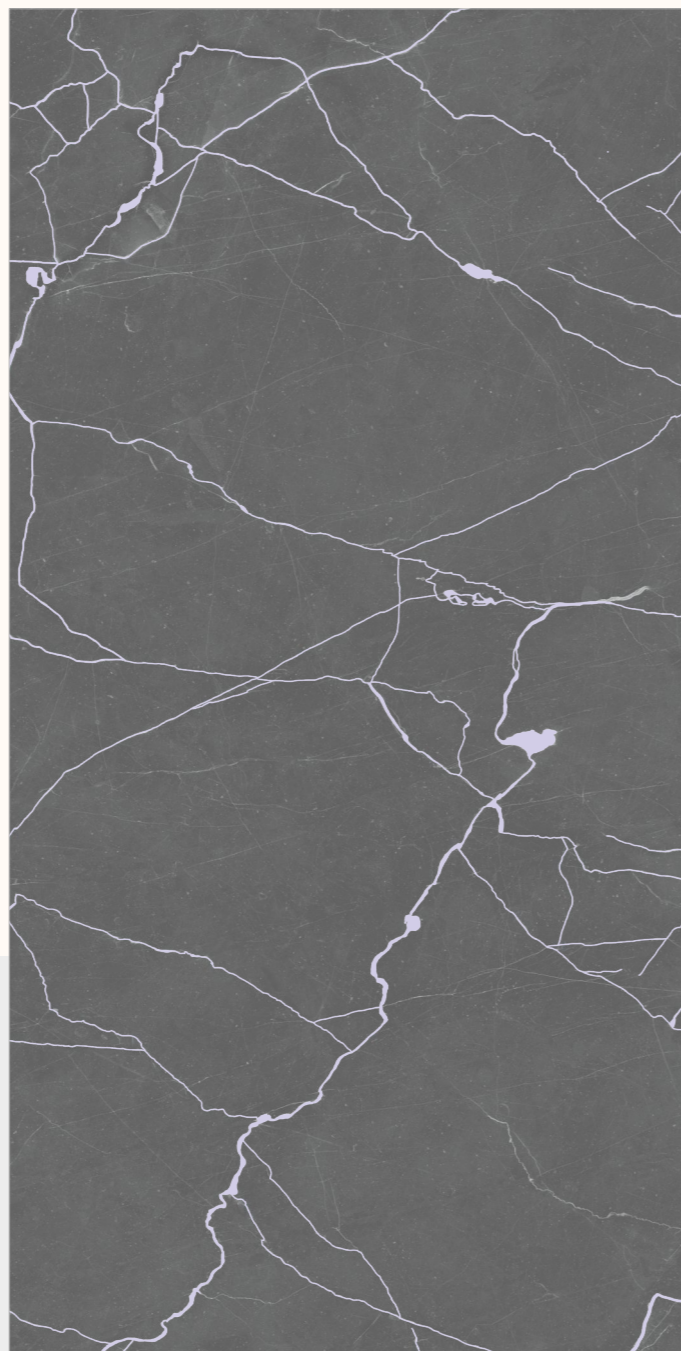

FINISH:
BABY SINKER

RANDOM: 6

BACK TO INDEX 

**FLAVOUR[®]
GRANITO**
Elegance of Nature ... Amplified

KRD ANIMA WHITE
SIZE : 600X1200MM
FINISH : BABY SINKER

NAME:

KAOLIN GREY

SIZE:
600X
1200MM