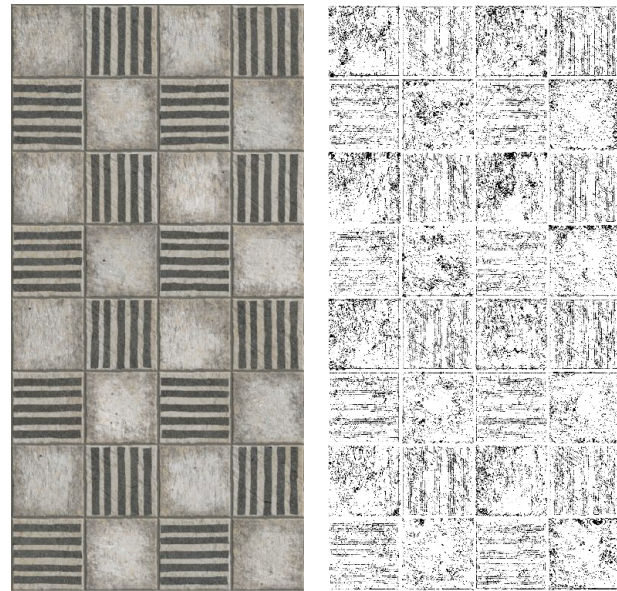

FLACKE LINER DECORE

600x1200mm

Random 01