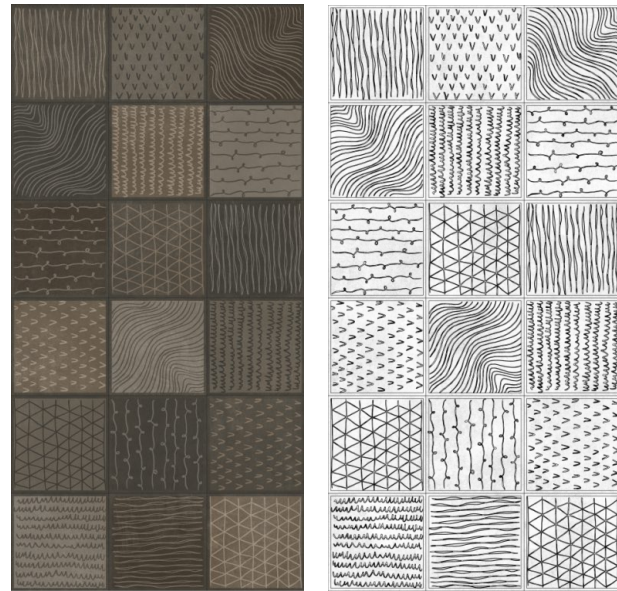

600x1200MM
MATT CARVING
Random 04

VINTAGE VIBES

CAPRIA MUSTERD DECORE

600x1200mm

Random 01

CAPRIA MUSTERD

600x1200mm

Random 04

11. FLACKE LINER

VINTAGE WONDERS IN A MODERN SPECTACLE

FLACKE Tiles presents a mesmerizing collection of vintage wonders that will transport you back in time to an era of elegance and sophistication. Each tile is a masterclass of matching art and patterns, blending traditional techniques with modern flair to create a unique and captivating visual experience.