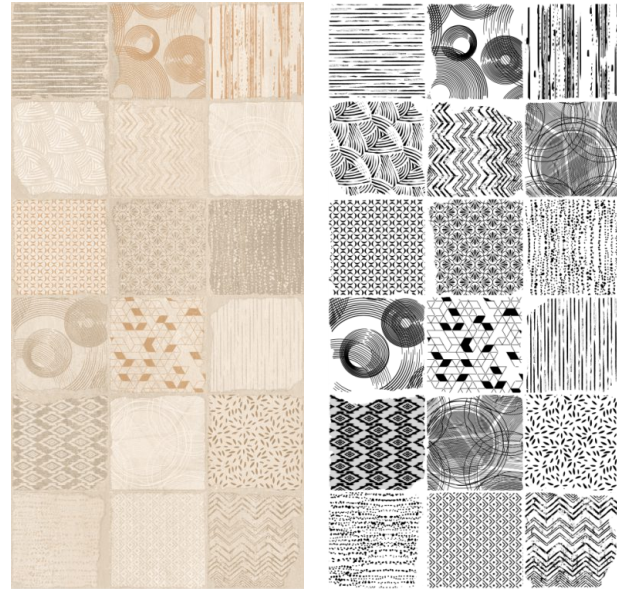

600x1200MM
MATT CARVING
Random 04

VINTAGE VIBES

HOIST LUX DECORE

600x1200mm

Random 01

HOIST LT

600x1200mm

Random 04