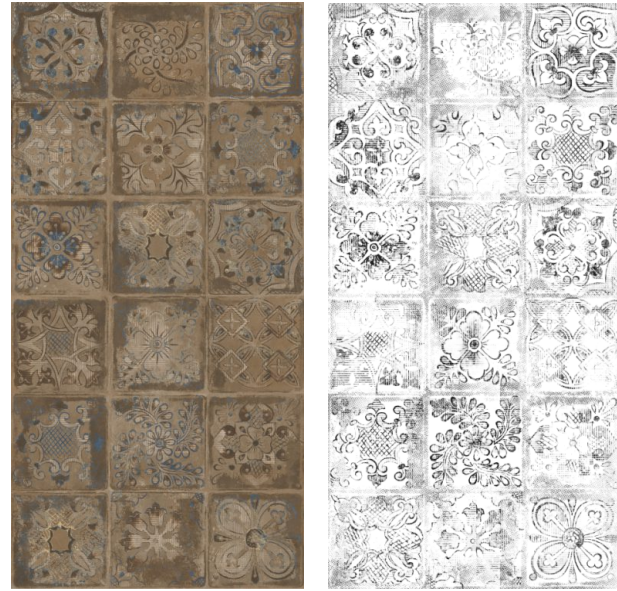

Wall

Floor

GRONZA BROWN
DECORE

600x1200MM
MATT CARVING
Random 04

GRONZA BROWN DECORE

600x1200mm

Random 01

GRONZA BROWN