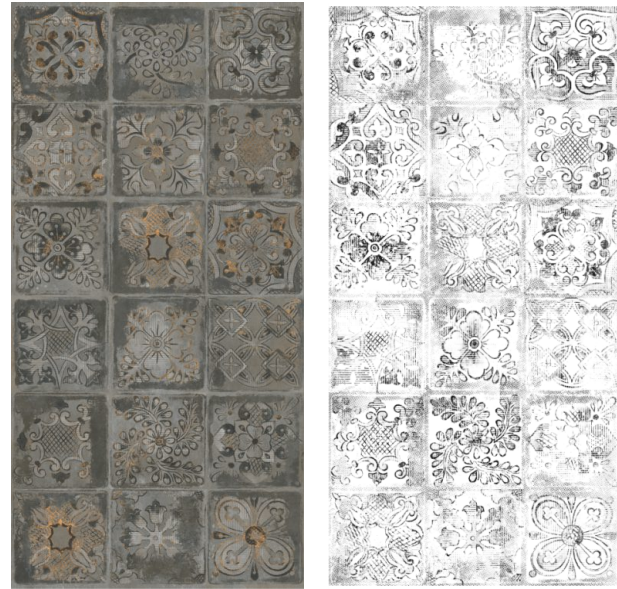

GRONZA EDGE DECORE

600x1200mm

Random 01

GRONZA EDGE

600x1200mm

Random 04