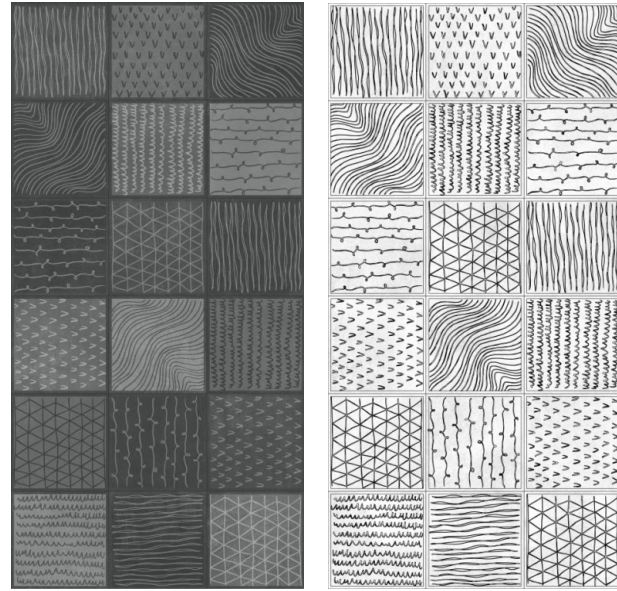

600x1200MM
MATT CARVING
Random 04

VINTAGE VIBES

CAPRIA GRIS DECORE

600x1200mm

Random 01

CAPRIA GRIS

600x1200mm

Random 04