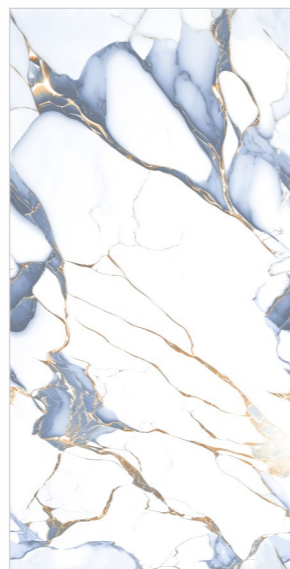

**BURKINA
BLUE**

Random ; 06

600x
1200mm

Sugar
Carving

Thickness
9mm