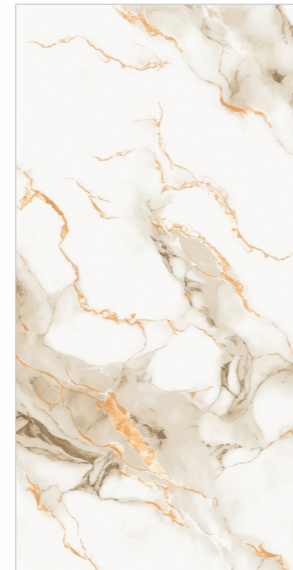

600x  
1200mm

Sugar  
Carving

Thickness  
9mm

**BURKINA  
BLUE**

Random ; 06

600x  
1200mm

Sugar  
Carving

Thickness  
9mm