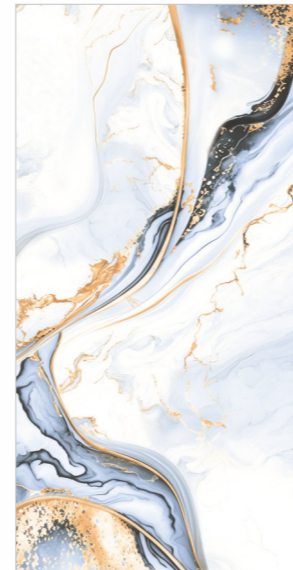

Sugar  
Carving

Thickness  
9mm

**MIMOSA  
CARBON**

Random ; 06

600x  
1200mm

Sugar  
Carving

Thickness  
9mm

**MIMOSA  
CLASSIC**