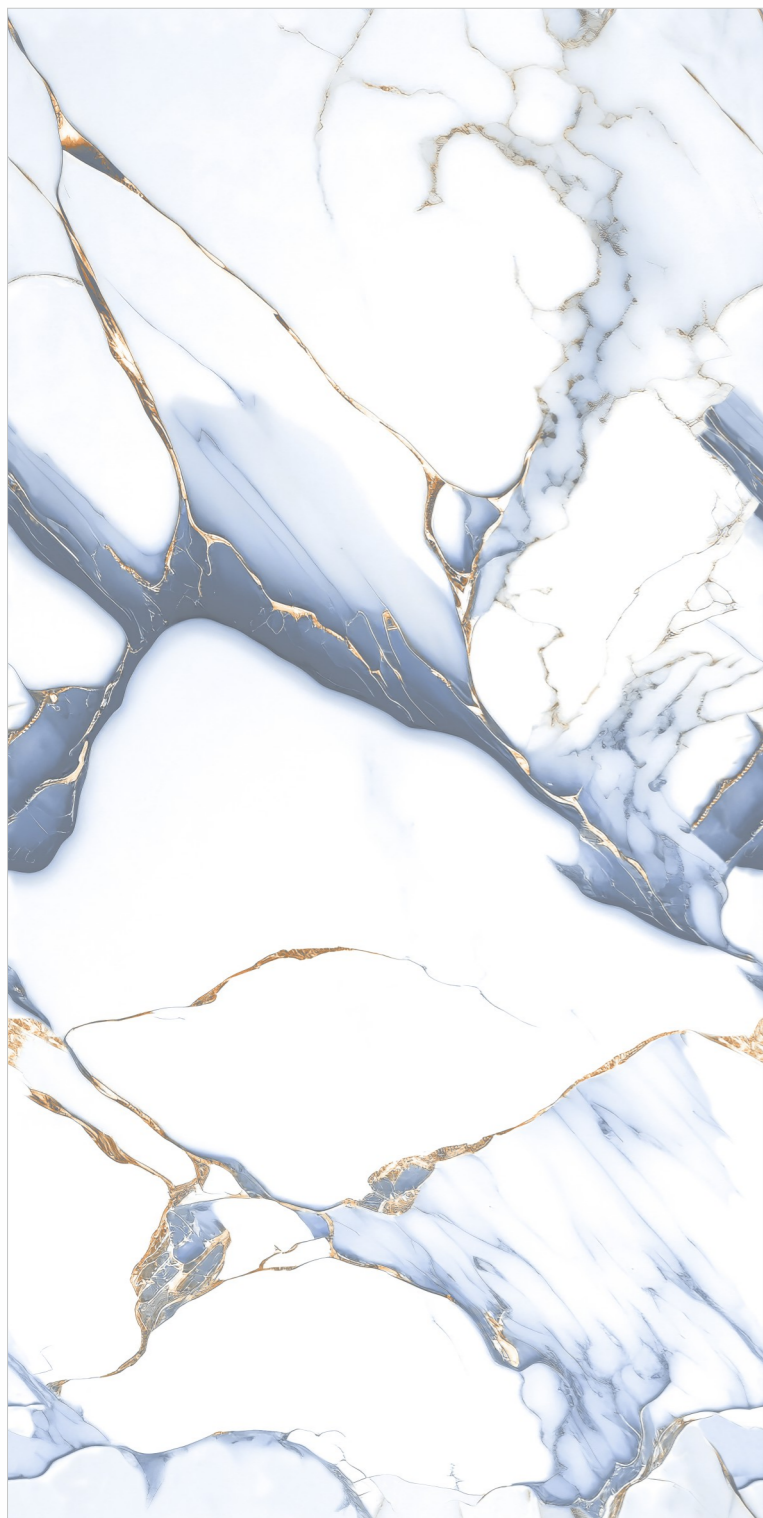

**BURKINA
BLUE**

Random ; 06

600x
1200mm

Sugar
Carving

Thickness
9mm