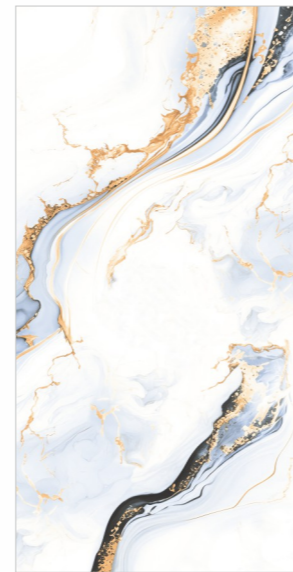

Sugar  
Carving

Thickness  
9mm

**MIMOSA  
CARBON**

Random ; 06

600x  
1200mm

Sugar  
Carving

Thickness  
9mm

**MIMOSA  
CLASSIC**