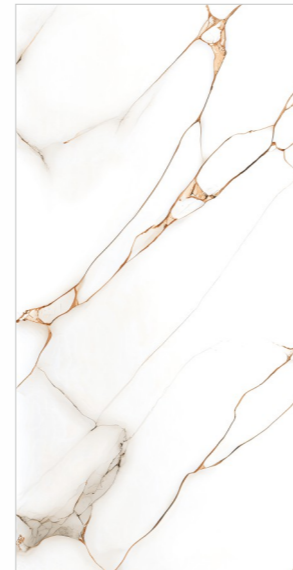

**TORANO
BROWN**

Random ; 06

600x
1200mm

Sugar
Carving

Thickness
9mm