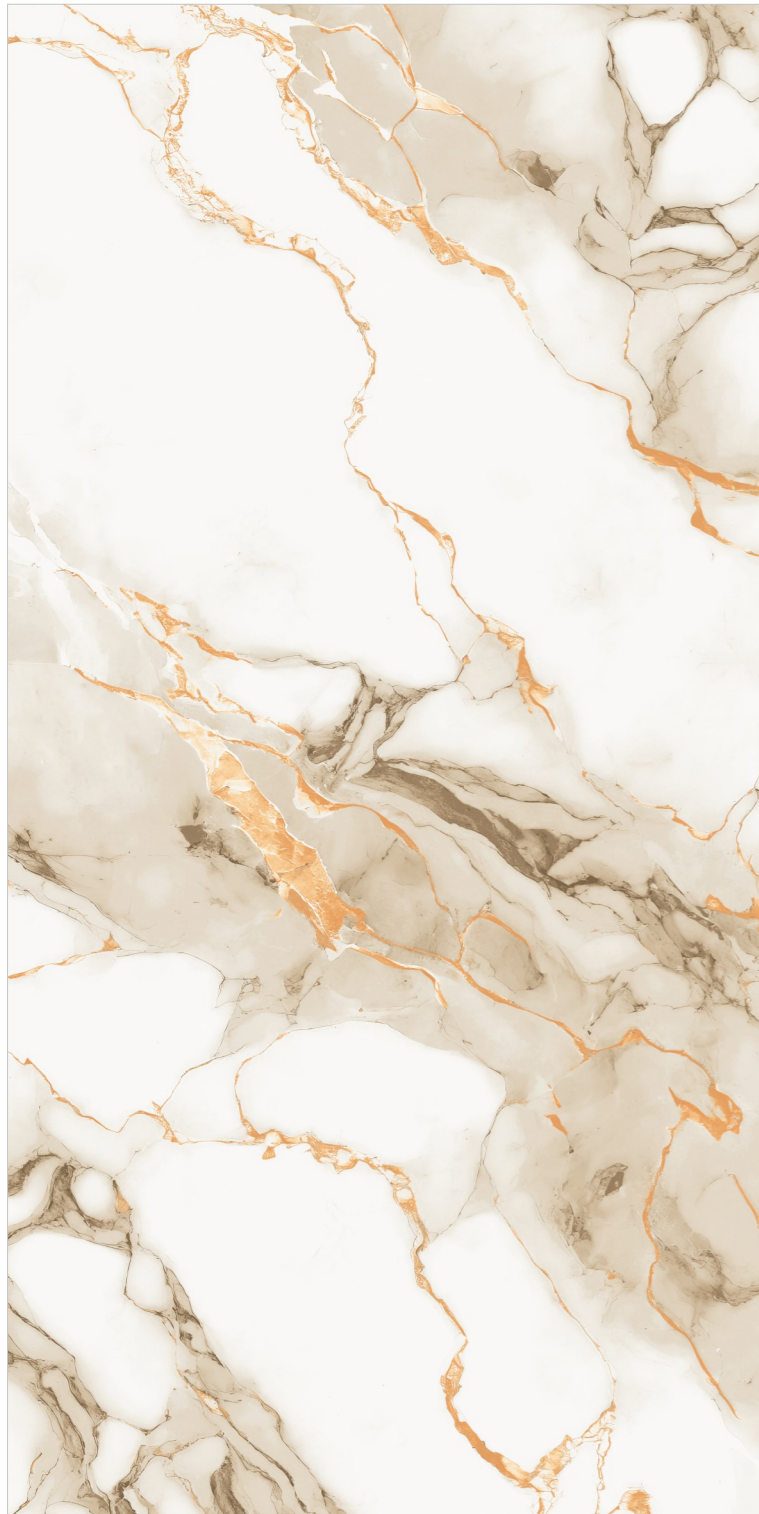

600x  
1200mm

Sugar  
Carving

Thickness  
9mm

**BURKINA  
BLUE**

Random ; 06

600x  
1200mm

Sugar  
Carving

Thickness  
9mm