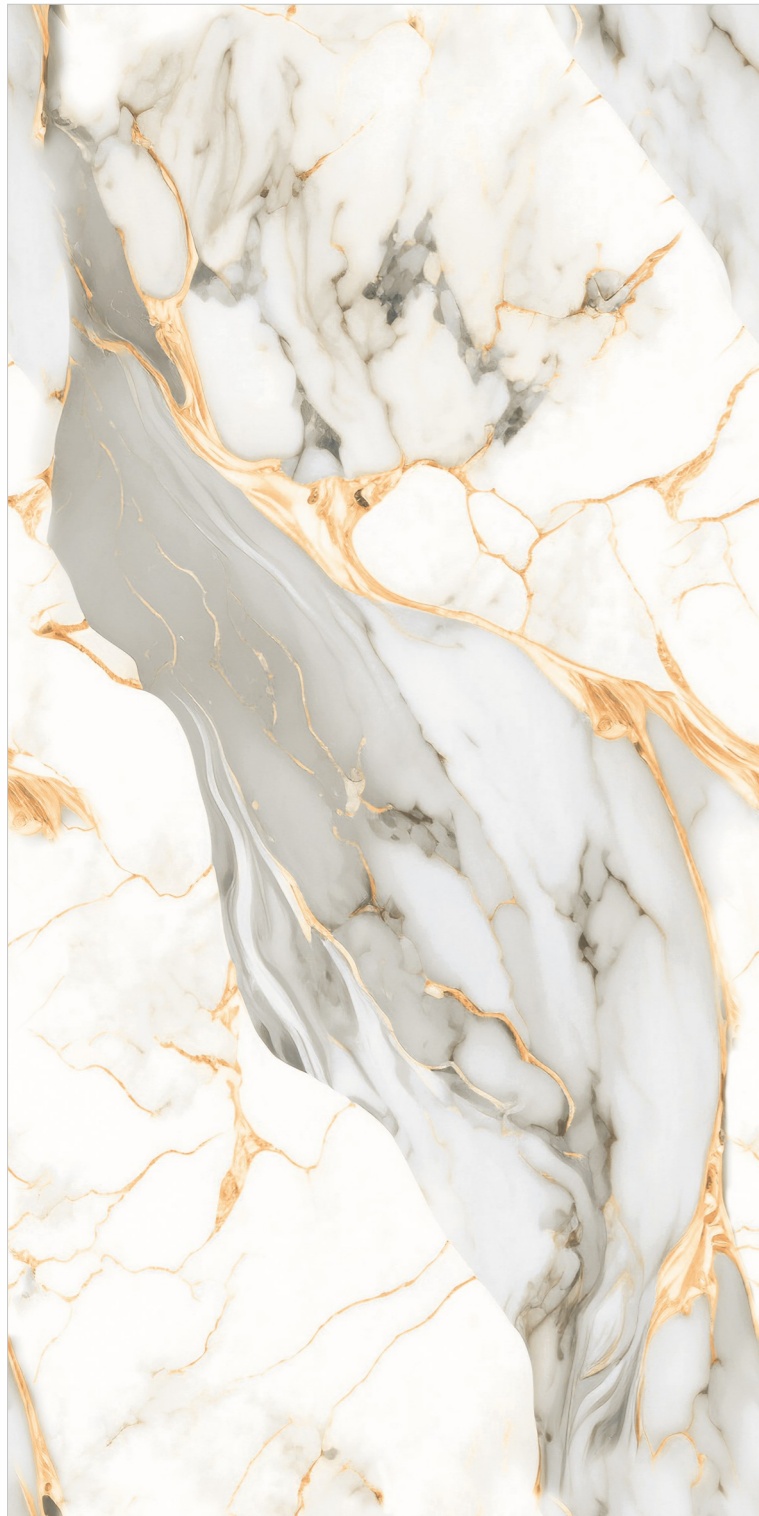

Random ; 06

600x  
1200mm

Sugar  
Carving

Thickness  
9mm

**TESWAN  
GOLD**

Random ; 06

600x  
1200mm

Sugar  
Carving