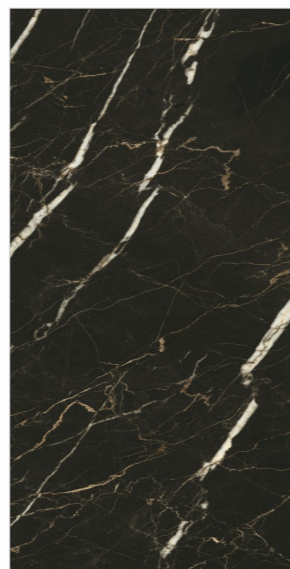

**DOMINGO  
NATURAL**

Random ; 06

600x  
1200mm

Sugar  
Carving

Thickness  
9mm

**LUXOR  
BLACK**

Random ; 05

600x  
1200mm