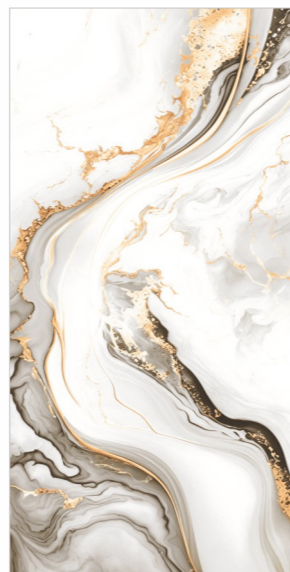

**MIMOSA
CARBON**

Random ; 06

600x
1200mm

Sugar
Carving

Thickness
9mm