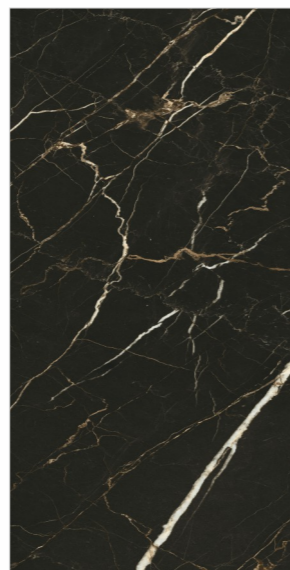

**DOMINGO  
NATURAL**

Random ; 06

600x  
1200mm

Sugar  
Carving

Thickness  
9mm

**LUXOR  
BLACK**

Random ; 05

600x  
1200mm