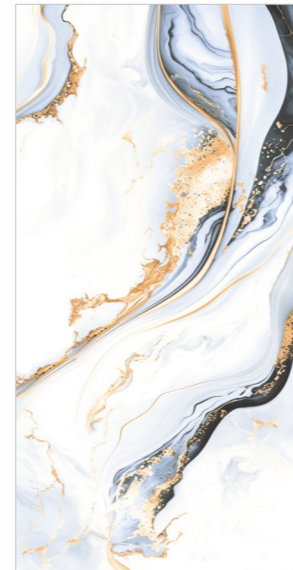

Sugar  
Carving

Thickness  
9mm

**MIMOSA  
CARBON**

Random ; 06

600x  
1200mm

Sugar  
Carving

Thickness  
9mm

**MIMOSA  
CLASSIC**