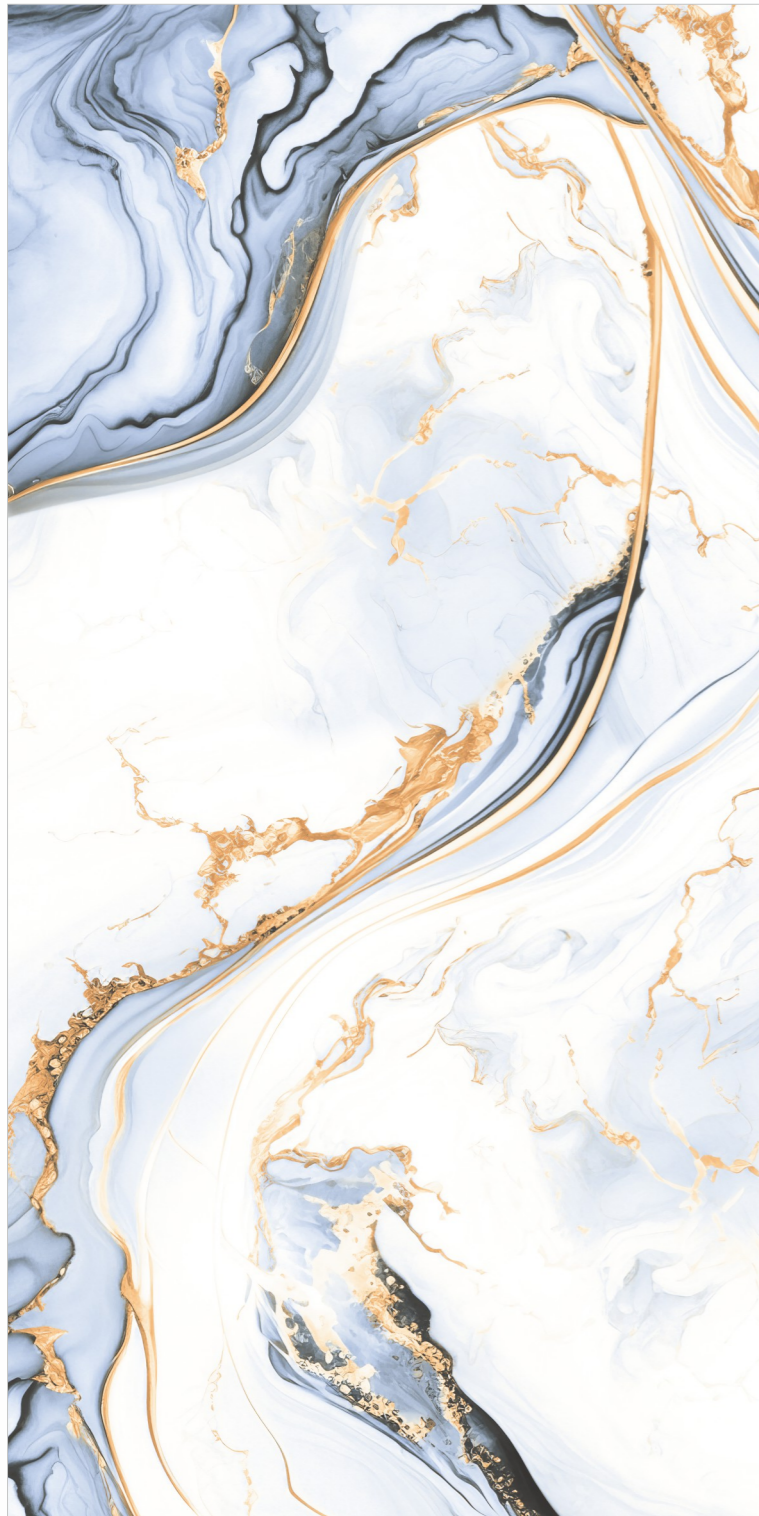

Sugar  
Carving

Thickness  
9mm

**MIMOSA  
CARBON**

Random ; 06

600x  
1200mm

Sugar  
Carving

Thickness  
9mm

**MIMOSA  
CLASSIC**