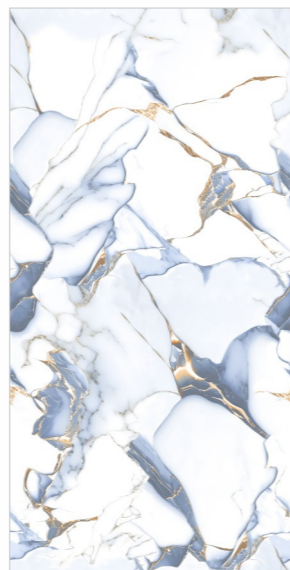

**BURKINA
BLUE**

Random ; 06

600x
1200mm

Sugar
Carving

Thickness
9mm