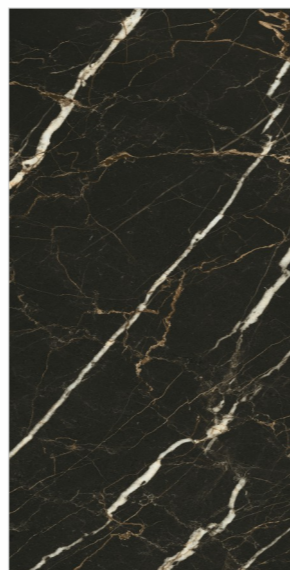

**DOMINGO  
NATURAL**

Random ; 06

600x  
1200mm

Sugar  
Carving

Thickness  
9mm

**LUXOR  
BLACK**

Random ; 05

600x  
1200mm