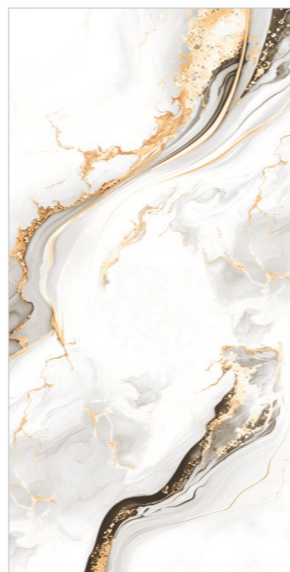

**MIMOSA
CARBON**

Random ; 06

600x
1200mm

Sugar
Carving

Thickness
9mm