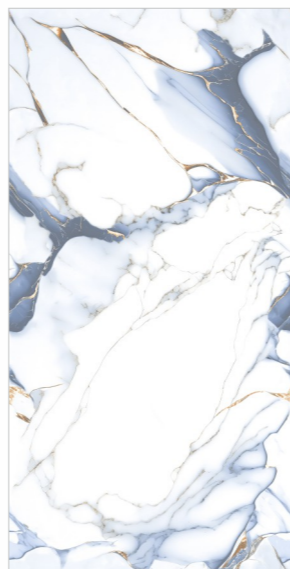

**BURKINA
BLUE**

Random ; 06

600x
1200mm

Sugar
Carving

Thickness
9mm