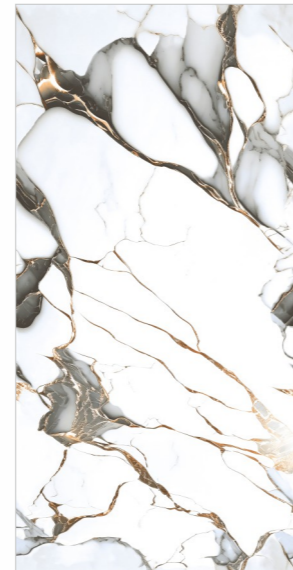

**BURKINA
BLACK**

Random ; 06

600x
1200mm

Sugar
Carving

Thickness
9mm