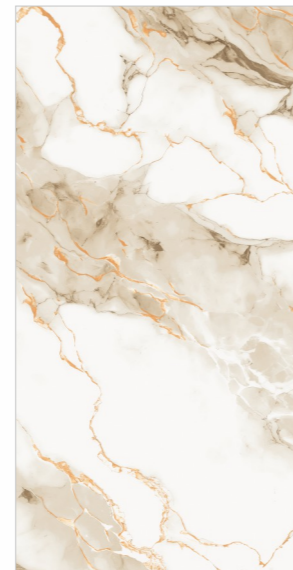

600x  
1200mm

Sugar  
Carving

Thickness  
9mm

**BURKINA  
BLUE**

Random ; 06

600x  
1200mm

Sugar  
Carving

Thickness  
9mm