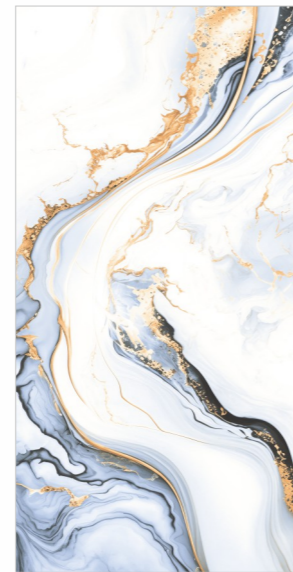

Sugar  
Carving

Thickness  
9mm

**MIMOSA  
CARBON**

Random ; 06

600x  
1200mm

Sugar  
Carving

Thickness  
9mm

**MIMOSA  
CLASSIC**