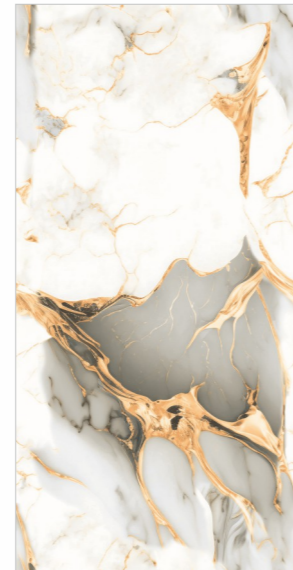

Random ; 06

600x  
1200mm

Sugar  
Carving

Thickness  
9mm

**TESWAN  
GOLD**

Random ; 06

600x  
1200mm

Sugar  
Carving