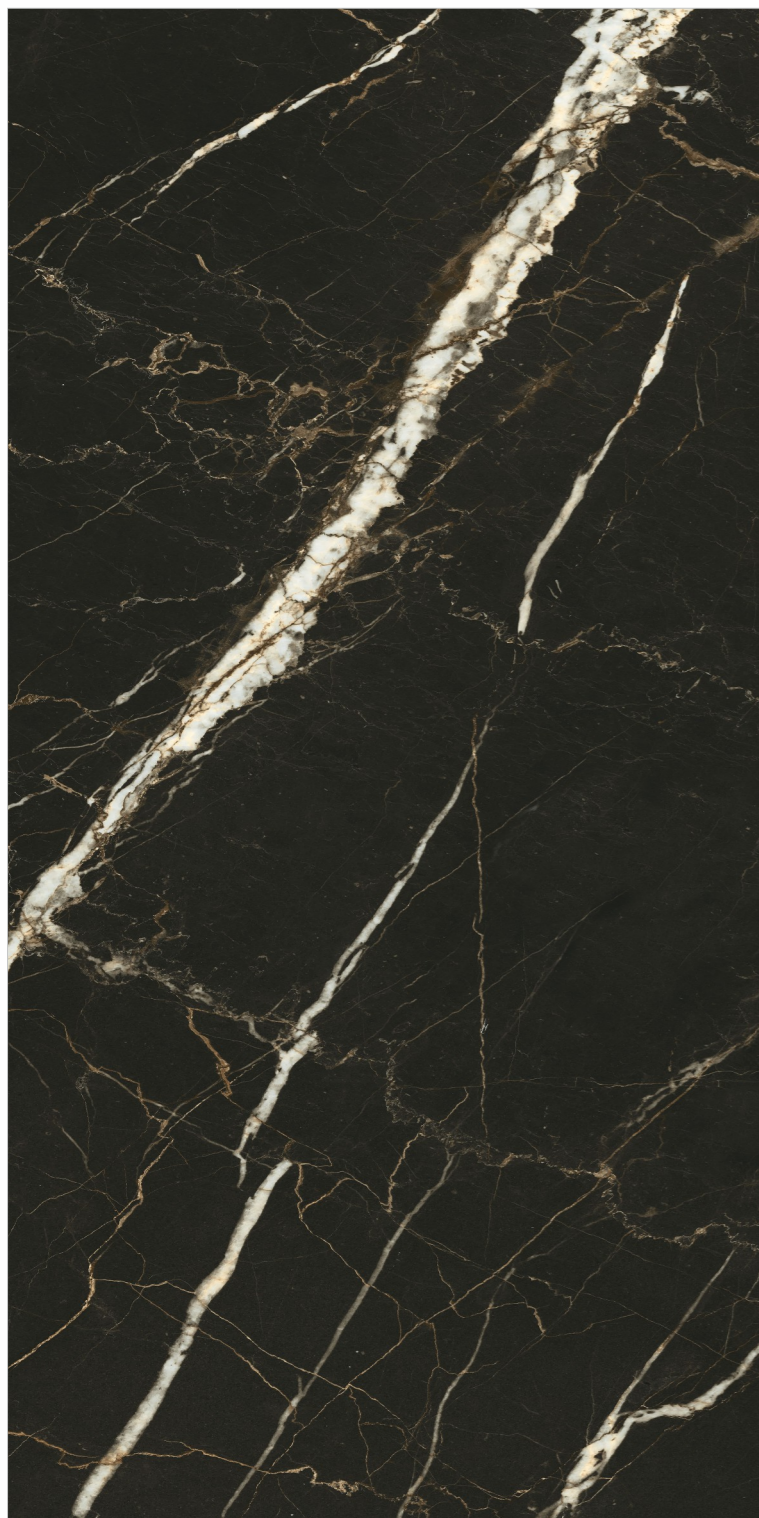

**DOMINGO  
NATURAL**

Random ; 06

600x  
1200mm

Sugar  
Carving

Thickness  
9mm

**LUXOR  
BLACK**

Random ; 05

600x  
1200mm