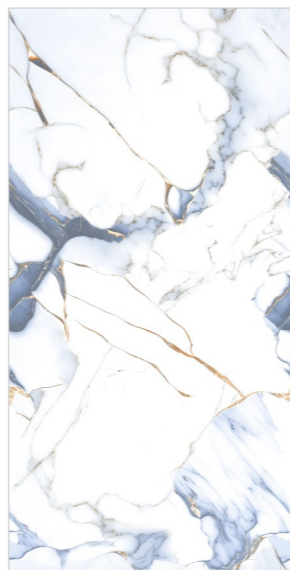

**BURKINA
BLUE**

Random ; 06

600x
1200mm

Sugar
Carving

Thickness
9mm