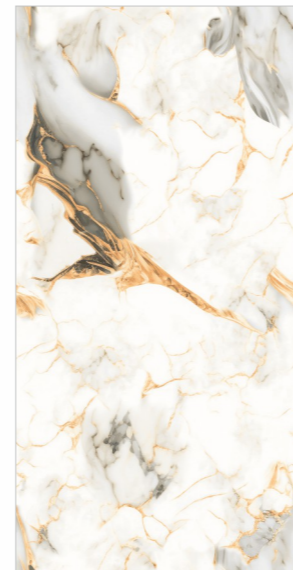

Random ; 06

600x  
1200mm

Sugar  
Carving

Thickness  
9mm

**TESWAN  
GOLD**

Random ; 06

600x  
1200mm

Sugar  
Carving