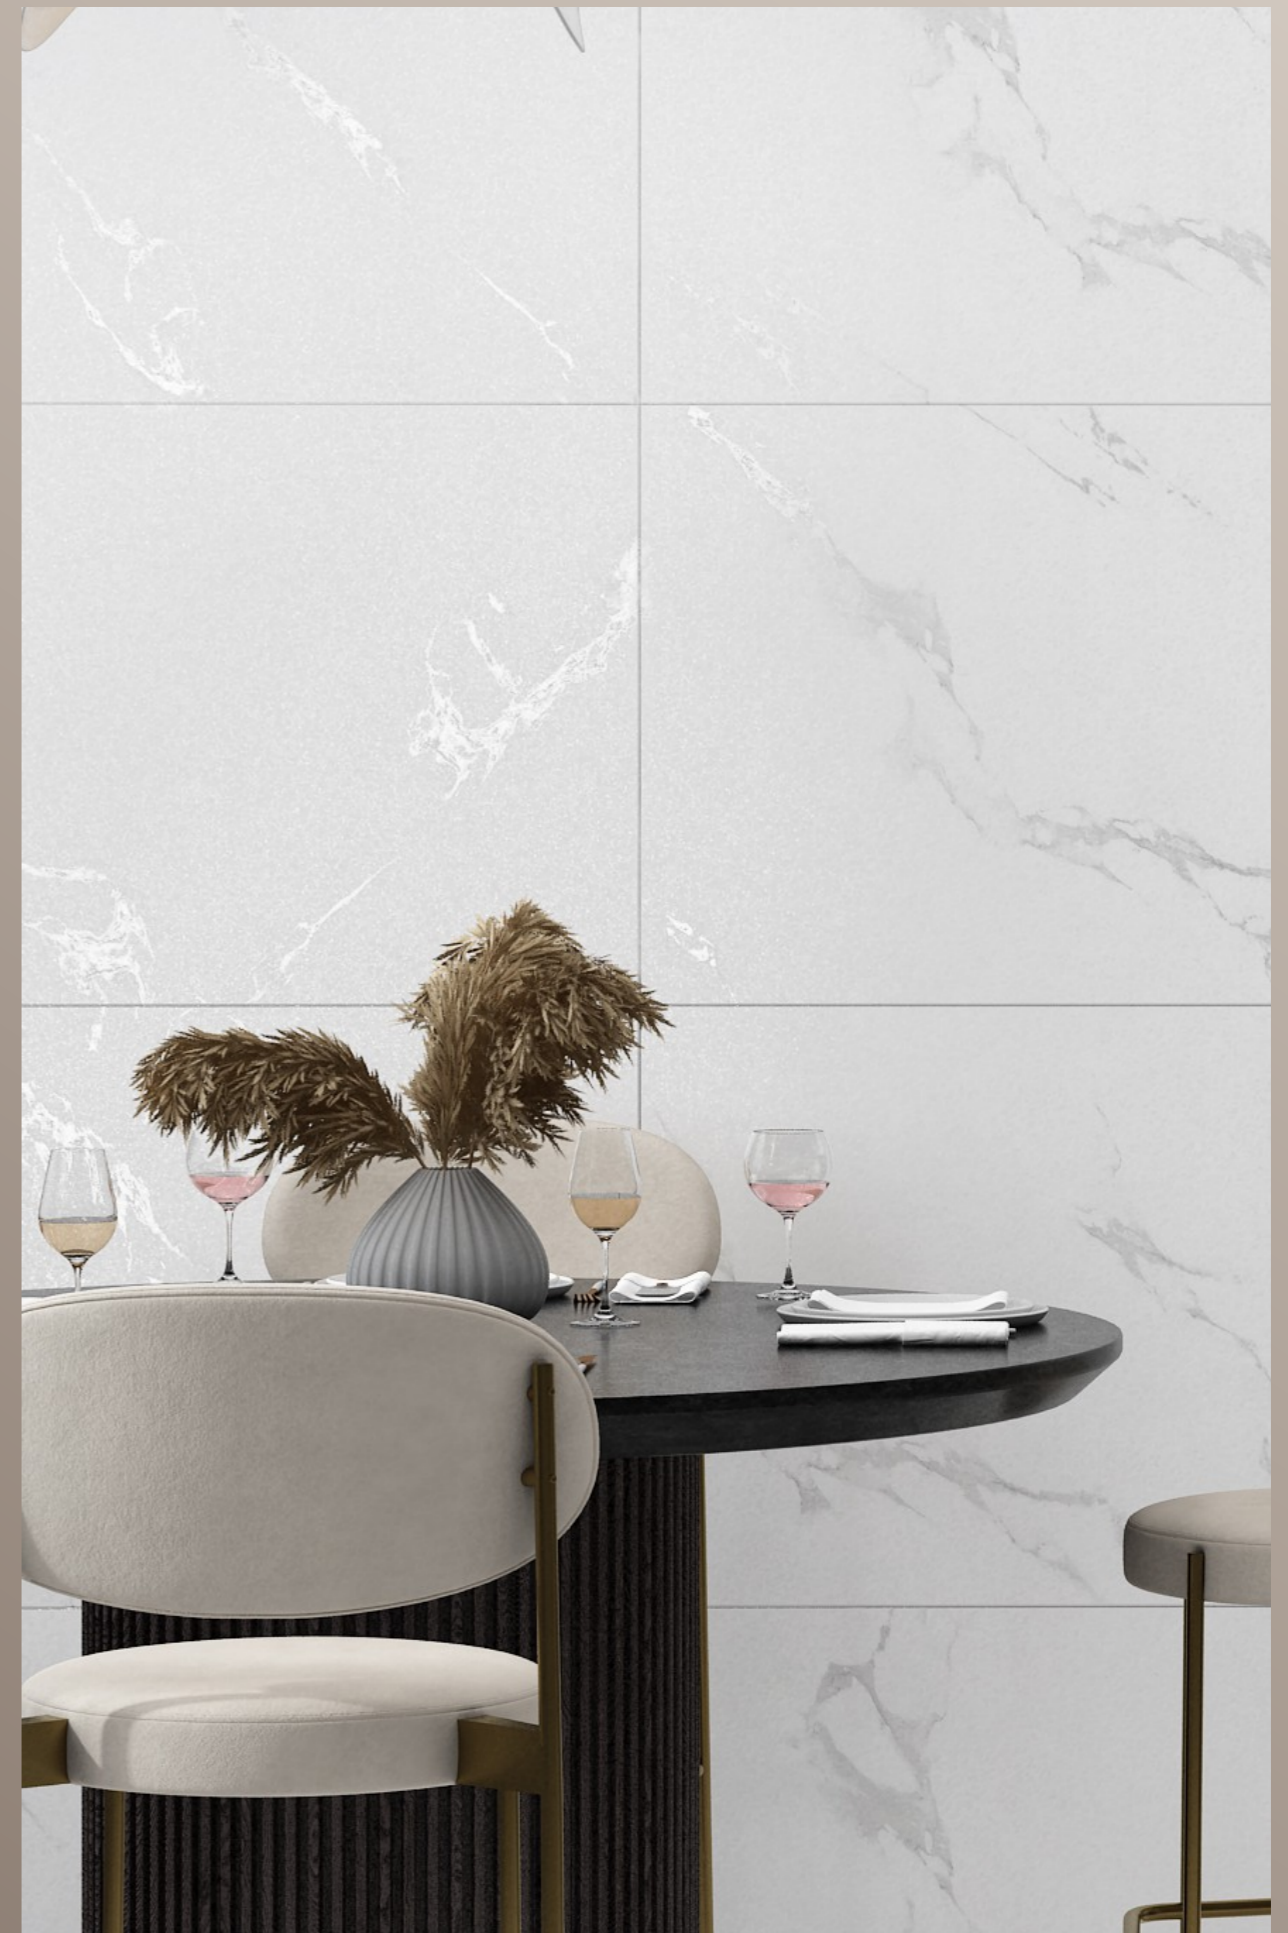

**40118
RYNESTONE**

Random ; 06

600x
1200mm

Sugar
Carving

Thickness
9mm