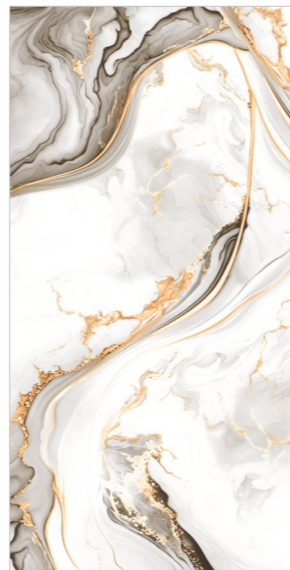

**MIMOSA
CARBON**

Random ; 06

600x
1200mm

Sugar
Carving

Thickness
9mm