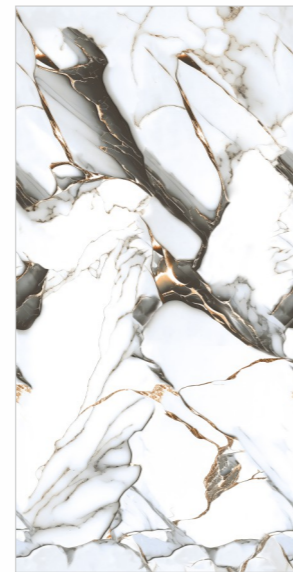

**BURKINA
BLACK**

Random ; 06

600x
1200mm

Sugar
Carving

Thickness
9mm