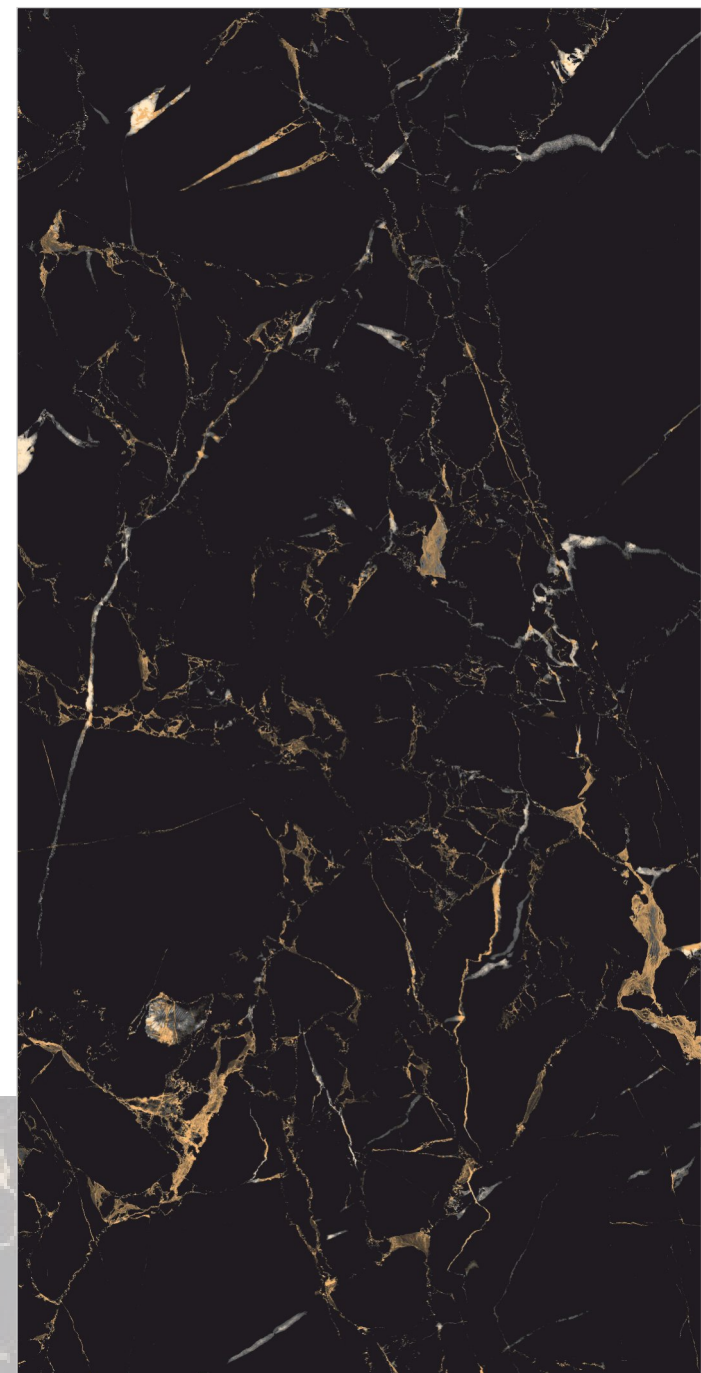

TILES NAME
810 LAURENT GOLD

FORMAT
600X1200MM

SURFACES
SUPER HIGH GLOSS

03
RANDOM

**FLAVOUR
GRANITO**®

Elegance of Nature ... Amplified

Back to
Index >>>

www.flavourgranito.com