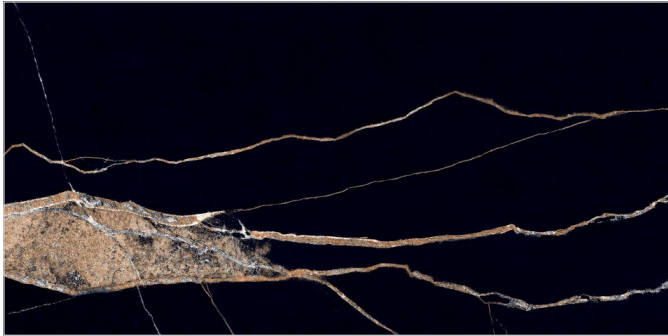

TILES NAME
987 NERO BALTIC

FORMAT
600X1200MM

SURFACES
SUPER HIGH GLOSS

04
RANDOM

**FLAVOUR
GRANITO**®
Elegance of Nature ... Amplified

Back to
Index >>>

www.flavourgranito.com