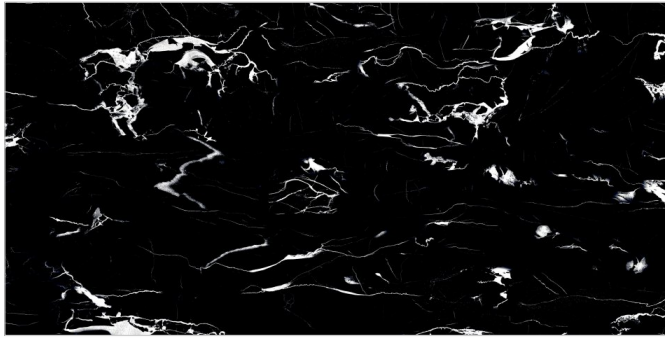

TILES NAME
994 SILVER BLACK

FORMAT
600X1200MM

SURFACES
SUPER HIGH GLOSS

03
RANDOM

FLAVOUR
GRANITO®
Elegance of Nature ... Amplified

Back to
Index >>>

www.flavourgranito.com