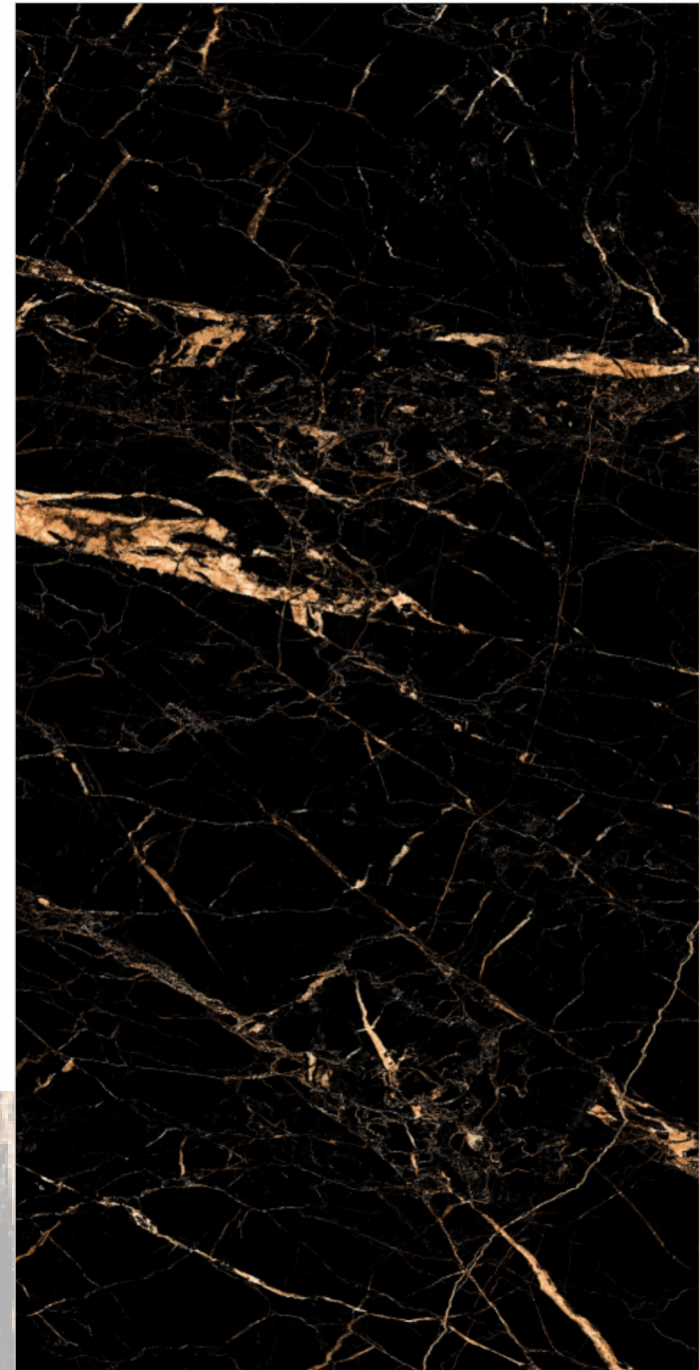

TILES NAME
801 GOLDEN BLACK

FORMAT
600X1200MM

SURFACES
SUPER HIGH GLOSS

03
RANDOM

FLAVOUR
GRANITO®
Elegance of Nature ... Amplified

Back to
Index >>>

www.flavourgranito.com