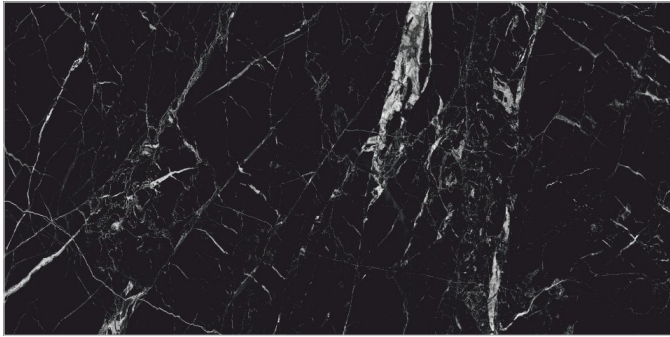

TILES NAME
803 GOLDEN WHITE

FORMAT
600X1200MM

SURFACES
SUPER HIGH GLOSS

03
RANDOM

**FLAVOUR
GRANITO**®
Elegance of Nature ... Amplified

Back to
Index >>>

www.flavourgranito.com