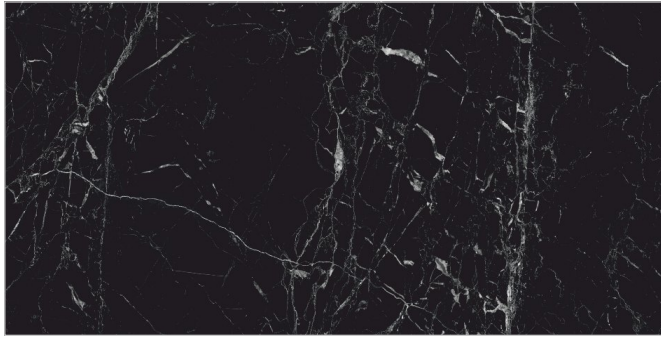

TILES NAME
803 GOLDEN WHITE

FORMAT
600X1200MM

SURFACES
SUPER HIGH GLOSS

03
RANDOM

**FLAVOUR
GRANITO**®
Elegance of Nature ... Amplified

Back to
Index >>>

www.flavourgranito.com