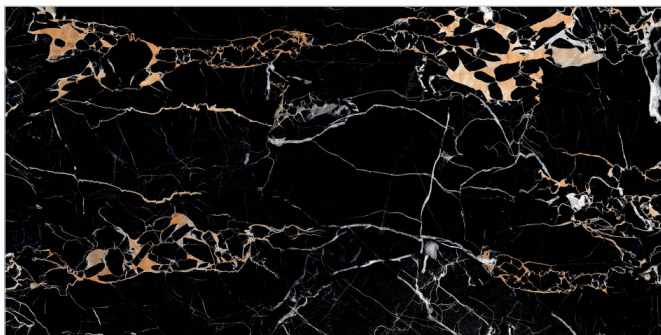

TILES NAME
914 UNIVERSAL BLACK

FORMAT
600X1200MM

SURFACES
SUPER HIGH GLOSS

06
RANDOM

FLAVOUR®
GRANITO

Elegance of Nature ... Amplified

Back to
Index >>>

www.flavourgranito.com