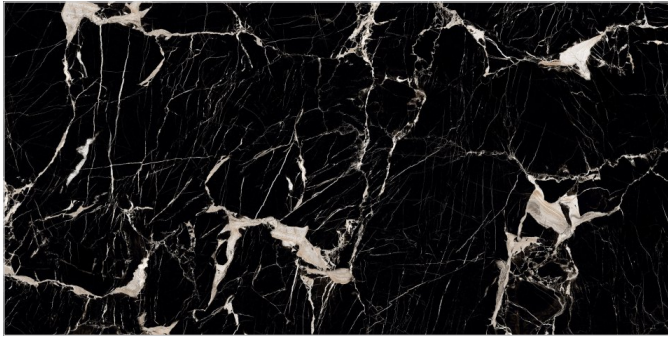

TILES NAME  
**933 LENTRA**

FORMAT  
**600X1200MM**

SURFACES  
**SUPER HIGH GLOSS**

**03**  
RANDOM

**FLAVOUR  
GRANITO**®

Elegance of Nature ... Amplified

Back to  
Index >>>

[www.flavourgranito.com](http://www.flavourgranito.com)