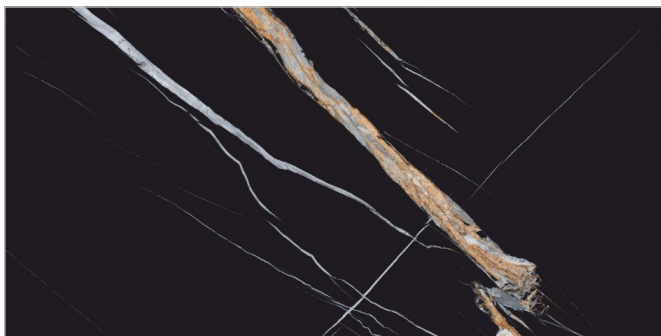

TILES NAME
805 TEGAS BLACK

FORMAT
600X1200MM

SURFACES
SUPER HIGH GLOSS

03
RANDOM

FLAVOUR
GRANITO®
Elegance of Nature ... Amplified

Back to
Index >>>

www.flavourgranito.com