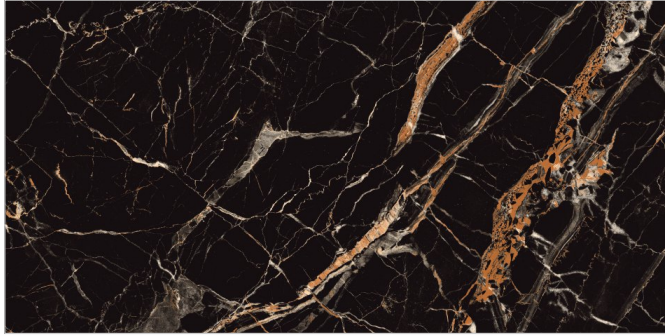

TILES NAME
2906 BELMONTE BLACK

FORMAT
600X1200MM

SURFACES
SUPER HIGH GLOSS

03
RANDOM

FLAVOUR®
GRANITO
Elegance of Nature ... Amplified

Back to
Index >>>

www.flavourgranito.com