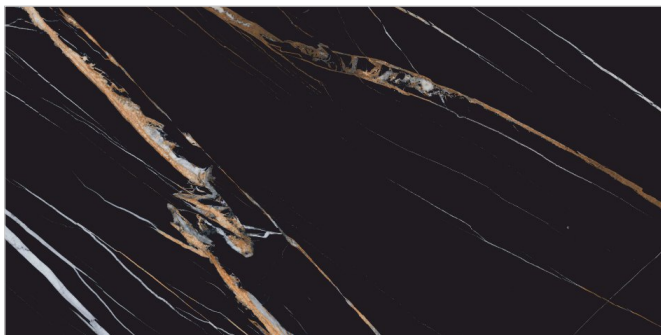

TILES NAME
805 TEGAS BLACK

FORMAT
600X1200MM

SURFACES
SUPER HIGH GLOSS

03
RANDOM

FLAVOUR
GRANITO®
Elegance of Nature ... Amplified

Back to
Index >>>

www.flavourgranito.com