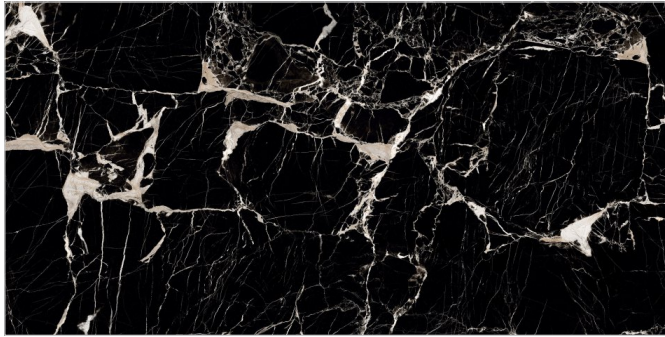

TILES NAME  
**933 LENTRA**

FORMAT  
**600X1200MM**

SURFACES  
**SUPER HIGH GLOSS**

**03**  
RANDOM

**FLAVOUR  
GRANITO**®

Elegance of Nature ... Amplified

Back to  
Index >>>

[www.flavourgranito.com](http://www.flavourgranito.com)