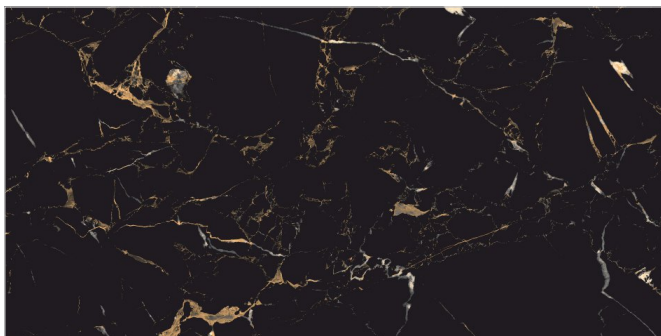

TILES NAME
810 LAURENT GOLD

FORMAT
600X1200MM

SURFACES
SUPER HIGH GLOSS

03
RANDOM

**FLAVOUR
GRANITO**®

Elegance of Nature ... Amplified

Back to
Index >>>

www.flavourgranito.com