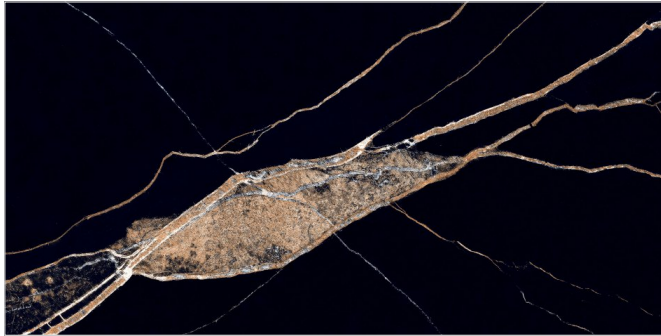

TILES NAME
987 NERO BALTIC

FORMAT
600X1200MM

SURFACES
SUPER HIGH GLOSS

04
RANDOM

**FLAVOUR
GRANITO**®
Elegance of Nature ... Amplified

Back to
Index >>>

www.flavourgranito.com