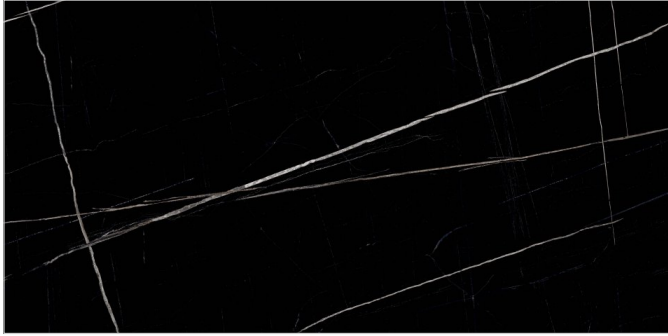

TILES NAME
899 SAHARA BLACK

FORMAT
600X1200MM

SURFACES
SUPER HIGH GLOSS

01
RANDOM

FLAVOUR
GRANITO®
Elegance of Nature ... Amplified

Back to
Index >>>

www.flavourgranito.com