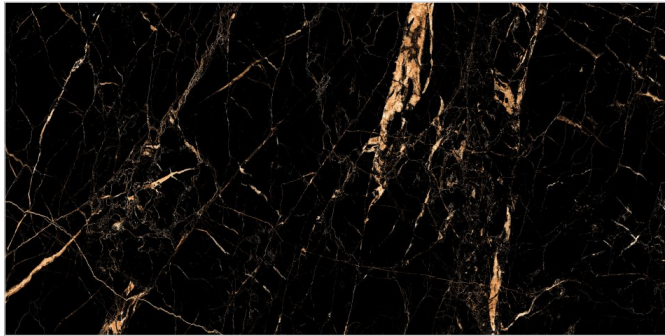

TILES NAME
801 GOLDEN BLACK

FORMAT
600X1200MM

SURFACES
SUPER HIGH GLOSS

03
RANDOM

FLAVOUR
GRANITO®
Elegance of Nature ... Amplified

Back to
Index >>>

www.flavourgranito.com