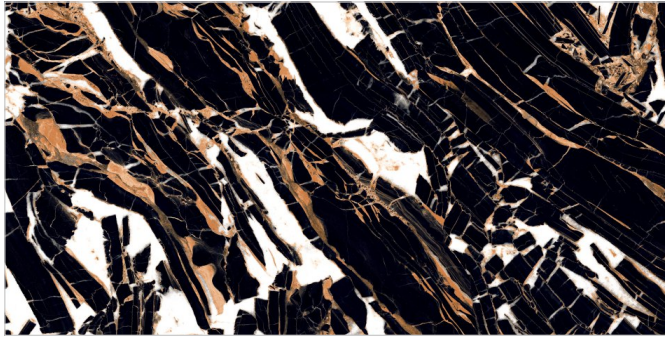

SURFACES  
**SUPER HIGH GLOSS**

**04**  
RANDOM

**FLAVOUR**  
**GRANITO**

Elegance of Nature ... Amplified

Back to  
Index >>>

[www.flavourgranito.com](http://www.flavourgranito.com)

TILES NAME  
**916 AVANTE BLACK**