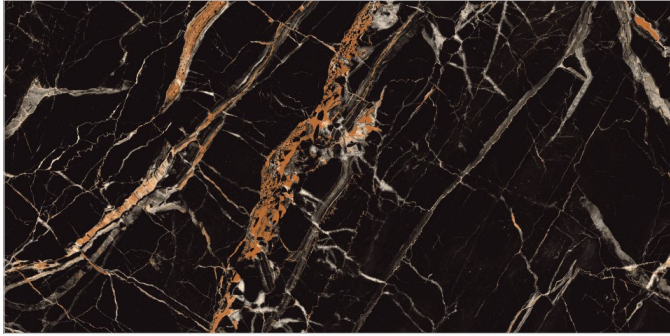

TILES NAME
2906 BELMONTE BLACK

FORMAT
600X1200MM

SURFACES
SUPER HIGH GLOSS

03
RANDOM

FLAVOUR®
GRANITO
Elegance of Nature ... Amplified

Back to
Index >>>

www.flavourgranito.com