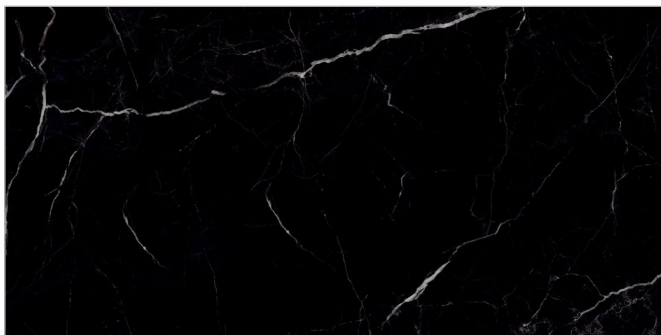

TILES NAME
3029 NEED BLACK

FORMAT
600X1200MM

SURFACES
SUPER HIGH GLOSS

04
RANDOM

FLAVOUR
GRANITO

Elegance of Nature ... Amplified

Back to
Index >>>

www.flavourgranito.com