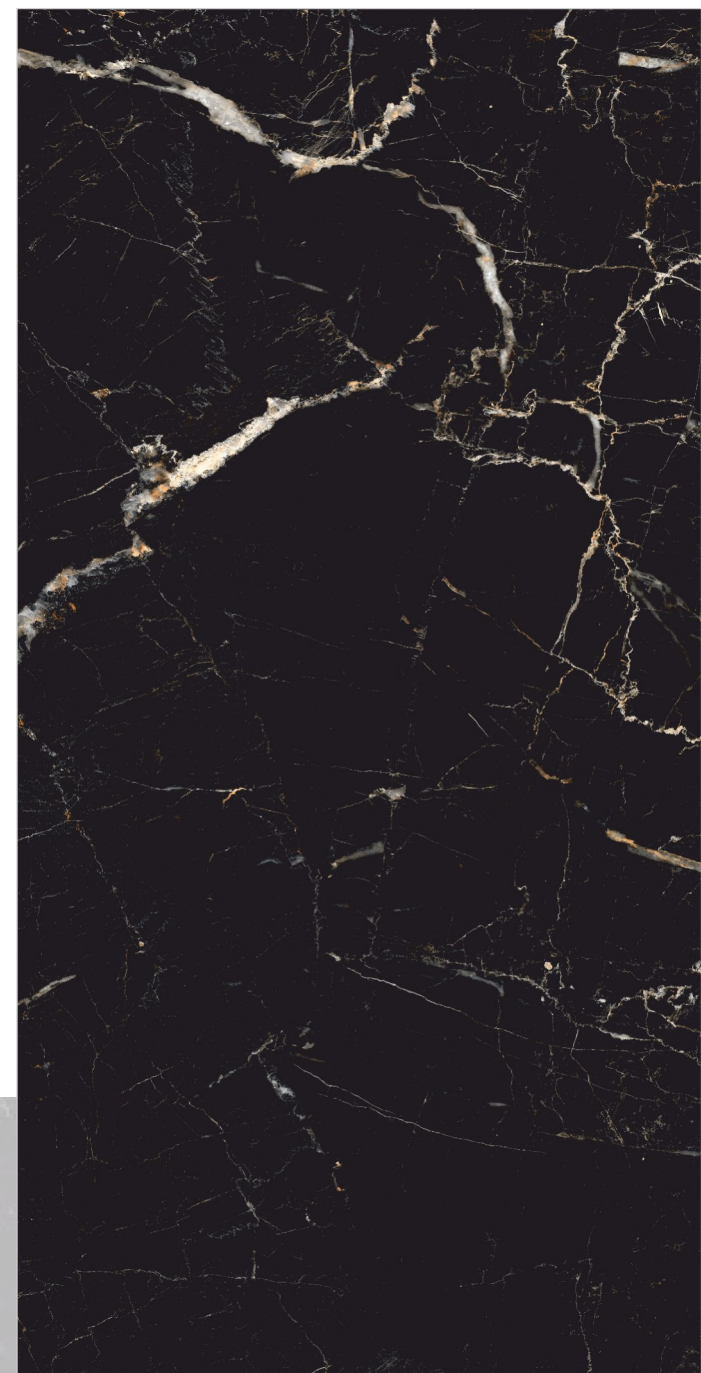

TILES NAME
833 UNIVERSAL BLACK

FORMAT
600X1200MM

SURFACES **Glossy**
SUPER HIGH GLOSS

04
RANDOM

FLAVOUR®
GRANITO
Elegance of Nature ... Amplified

Back to
Index >>>

www.flavourgranito.com