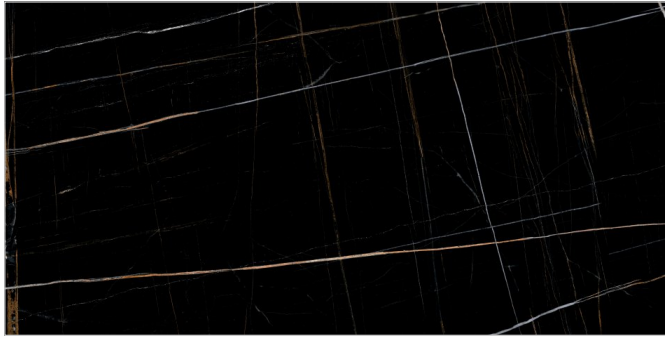

TILES NAME *FORMAT*
934 RAIN FOREST BLACK **600X1200MM**

SURFACES
SUPER HIGH GLOSS

03
RANDOM

FLAVOUR®
GRANITO
Elegance of Nature ... Amplified

Back to Index >>>

www.flavourgranito.com