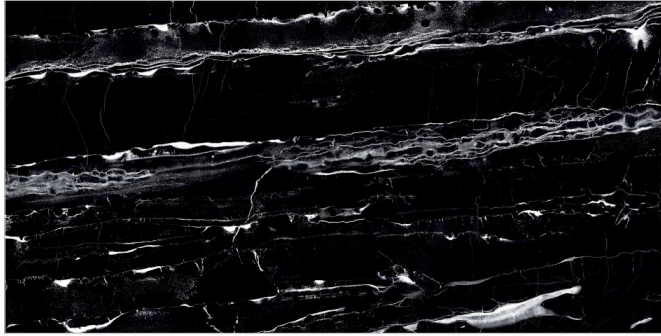

TILES NAME  
**2906 BELMONTE BLACK**

FORMAT  
**600X1200MM**

SURFACES  
**SUPER HIGH GLOSS**

**03**  
RANDOM

**FLAVOUR**<sup>®</sup>  
**GRANITO**  
Elegance of Nature ... Amplified

Back to  
Index >>>

[www.flavourgranito.com](http://www.flavourgranito.com)