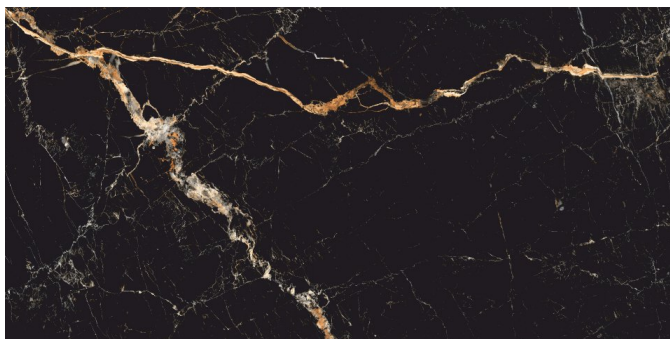

TILES NAME
833 UNIVERSAL BLACK

FORMAT
600X1200MM

SURFACES **Glossy**
SUPER HIGH GLOSS

04
RANDOM

FLAVOUR®
GRANITO
Elegance of Nature ... Amplified

Back to
Index >>>

www.flavourgranito.com