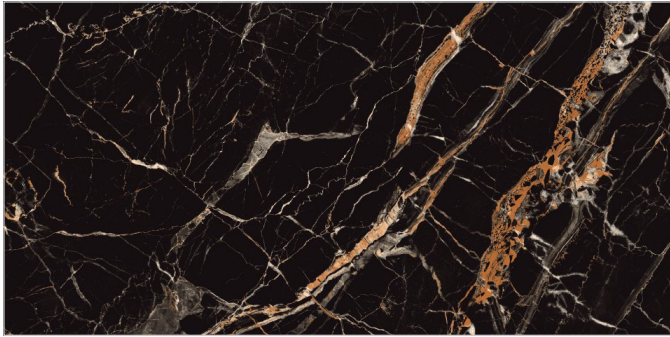

TILES NAME
2906 BELMONTE BLACK

FORMAT
600X1200MM

SURFACES
SUPER HIGH GLOSS

03
RANDOM

FLAVOUR®
GRANITO
Elegance of Nature ... Amplified

Back to
Index >>>

www.flavourgranito.com