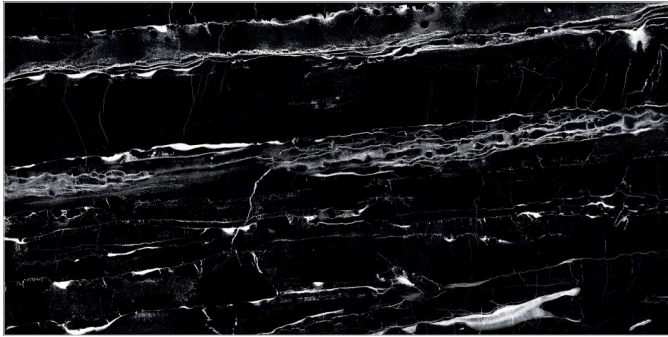

TILES NAME  
**2906 BELMONTE BLACK**

FORMAT  
**600X1200MM**

SURFACES  
**SUPER HIGH GLOSS**

**03**  
RANDOM

**FLAVOUR**<sup>®</sup>  
**GRANITO**  
Elegance of Nature ... Amplified

Back to  
Index >>>

[www.flavourgranito.com](http://www.flavourgranito.com)