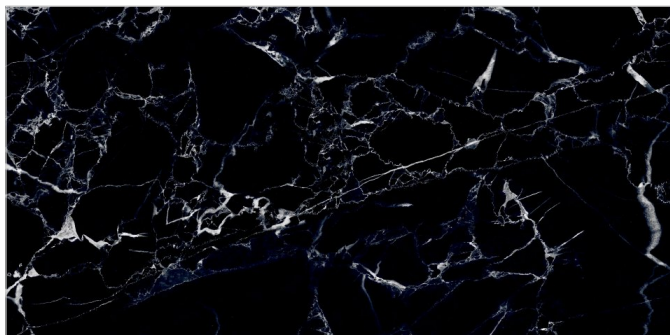

TILES NAME
999 BLACK MERQUINA

FORMAT
600X1200MM

SURFACES
SUPER HIGH GLOSS

05
RANDOM

FLAVOUR
GRANITO

Elegance of Nature ... Amplified

Back to
Index >>>

www.flavourgranito.com