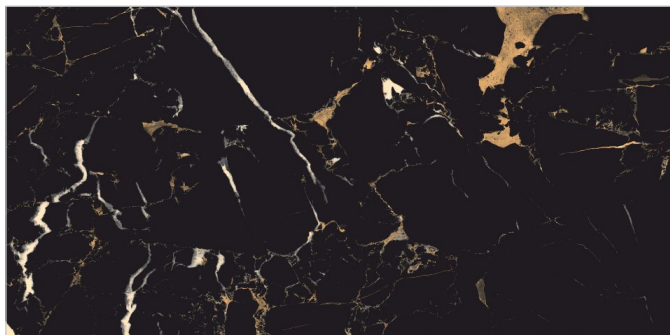

TILES NAME
810 LAURENT GOLD

FORMAT
600X1200MM

SURFACES
SUPER HIGH GLOSS

03
RANDOM

**FLAVOUR
GRANITO**®

Elegance of Nature ... Amplified

Back to
Index >>>

www.flavourgranito.com