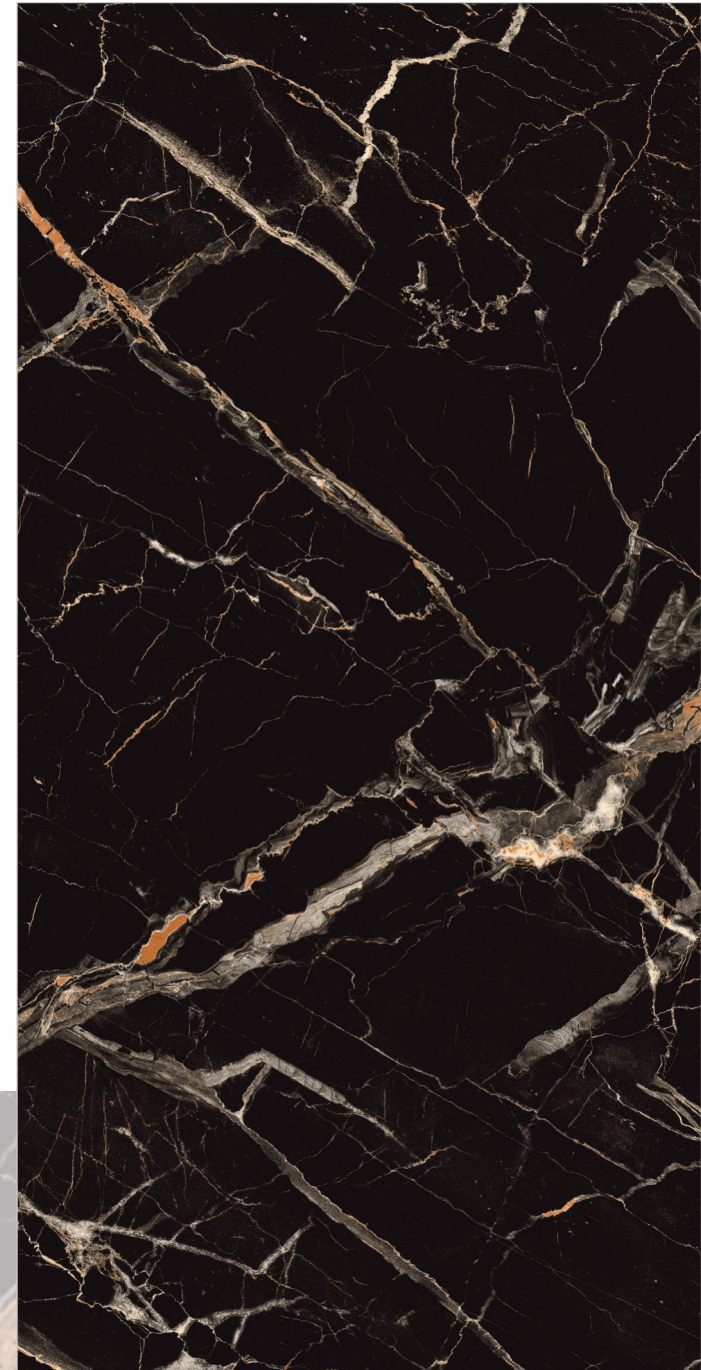

FORMAT  
**600X1200MM**

SURFACES  
**SUPER HIGH GLOSS**

**03**  
RANDOM

**FLAVOUR**  
**GRANITO**®

Elegance of Nature ... Amplified

Back to  
Index >>>

[www.flavourgranito.com](http://www.flavourgranito.com)