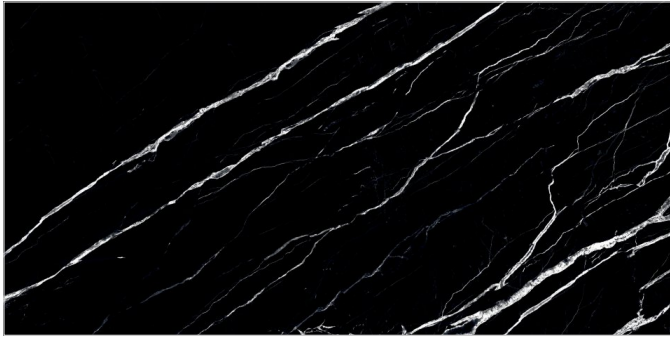

TILES NAME
995 BLACK MARINE

FORMAT
600X1200MM

SURFACES
SUPER HIGH GLOSS

02
RANDOM

**FLAVOUR
GRANITO**®
Elegance of Nature ... Amplified

Back to
Index >>>

www.flavourgranito.com