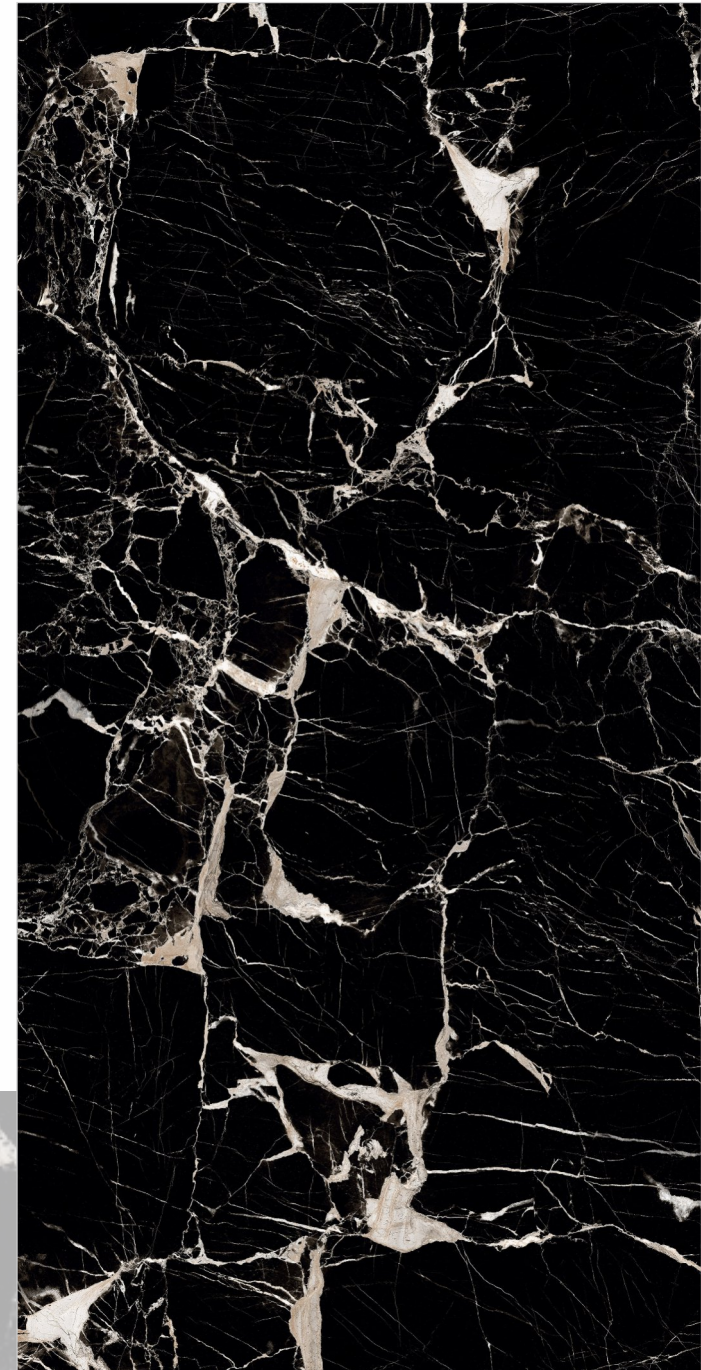

TILES NAME  
**933 LENTRA**

FORMAT  
**600X1200MM**

SURFACES  
**SUPER HIGH GLOSS**

**03**  
RANDOM

**FLAVOUR  
GRANITO**®

Elegance of Nature ... Amplified

Back to  
Index >>>

[www.flavourgranito.com](http://www.flavourgranito.com)