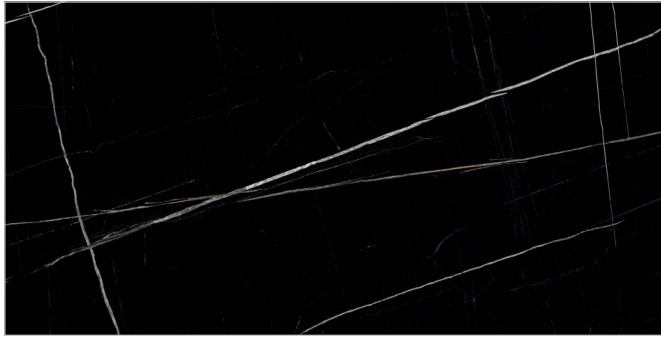

TILES NAME
899 SAHARA BLACK

FORMAT
600X1200MM

SURFACES
SUPER HIGH GLOSS

01
RANDOM

FLAVOUR
GRANITO®
Elegance of Nature ... Amplified

Back to
Index >>>

www.flavourgranito.com