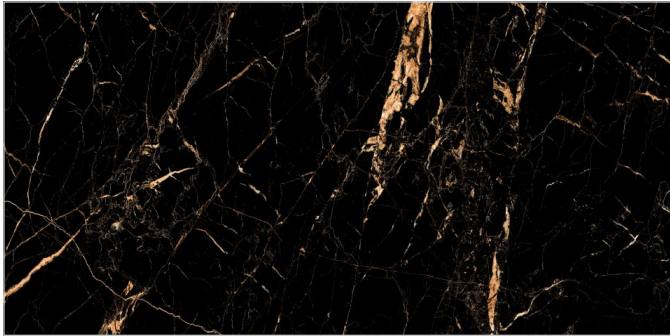

TILES NAME
801 GOLDEN BLACK

FORMAT
600X1200MM

SURFACES
SUPER HIGH GLOSS

03
RANDOM

FLAVOUR
GRANITO®
Elegance of Nature ... Amplified

Back to
Index >>>

www.flavourgranito.com