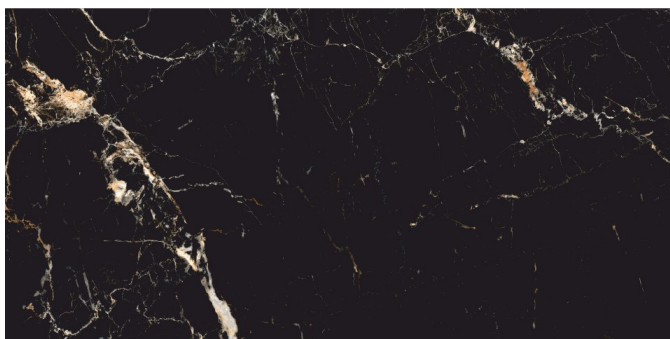

TILES NAME
833 UNIVERSAL BLACK

FORMAT
600X1200MM

SURFACES **Glossy**
SUPER HIGH GLOSS

04
RANDOM

FLAVOUR®
GRANITO
Elegance of Nature ... Amplified

Back to
Index >>>

www.flavourgranito.com