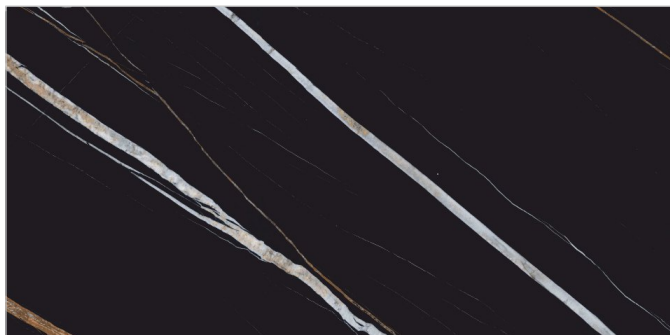

TILES NAME
805 TEGAS BLACK

FORMAT
600X1200MM

SURFACES
SUPER HIGH GLOSS

03
RANDOM

FLAVOUR
GRANITO®
Elegance of Nature ... Amplified

Back to
Index >>>

www.flavourgranito.com