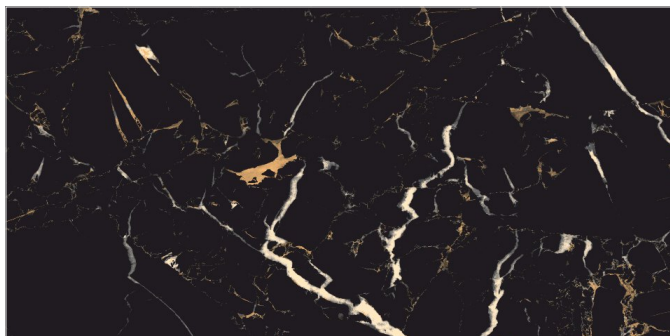

TILES NAME
810 LAURENT GOLD

FORMAT
600X1200MM

SURFACES
SUPER HIGH GLOSS

03
RANDOM

**FLAVOUR
GRANITO**®

Elegance of Nature ... Amplified

Back to
Index >>>

www.flavourgranito.com