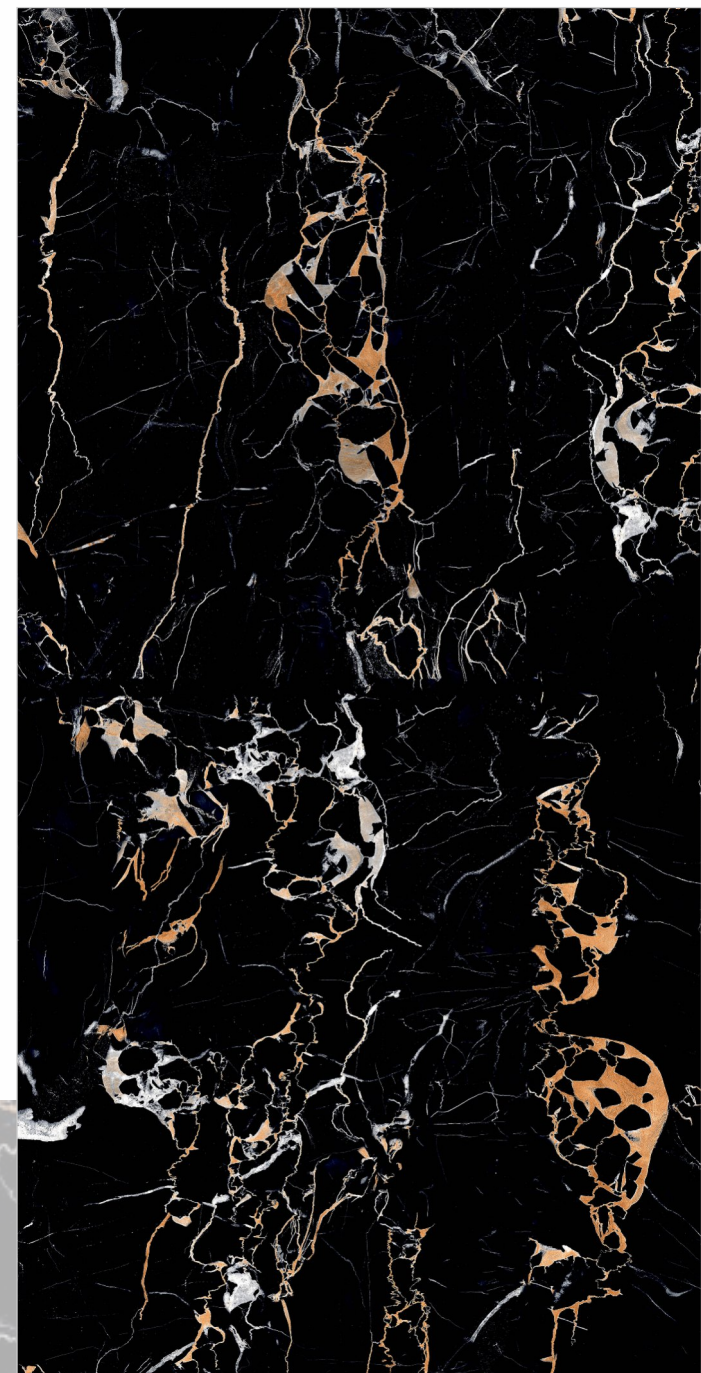

TILES NAME
914 UNIVERSAL BLACK

FORMAT
600X1200MM

SURFACES
SUPER HIGH GLOSS

06
RANDOM

FLAVOUR®
GRANITO

Elegance of Nature ... Amplified

Back to
Index >>>

www.flavourgranito.com