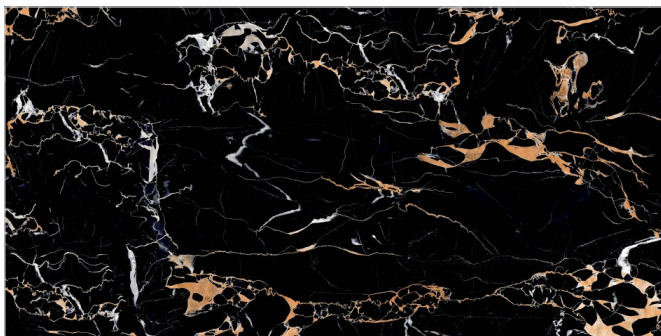

TILES NAME
914 UNIVERSAL BLACK

FORMAT
600X1200MM

SURFACES
SUPER HIGH GLOSS

06
RANDOM

FLAVOUR®
GRANITO

Elegance of Nature ... Amplified

Back to
Index >>>

www.flavourgranito.com