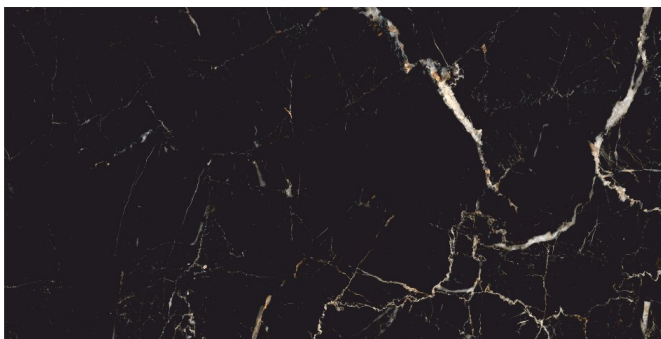

TILES NAME
833 UNIVERSAL BLACK

FORMAT
600X1200MM

SURFACES **Glossy**
SUPER HIGH GLOSS

04
RANDOM

FLAVOUR®
GRANITO
Elegance of Nature ... Amplified

Back to
Index >>>

www.flavourgranito.com