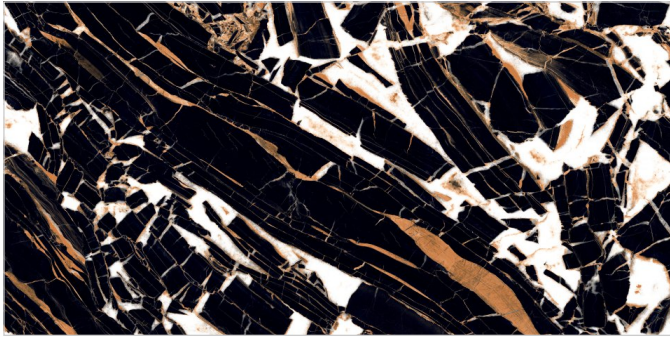

SURFACES  
**SUPER HIGH GLOSS**

**04**  
RANDOM

**FLAVOUR**  
**GRANITO**

Elegance of Nature ... Amplified

Back to  
Index >>>

[www.flavourgranito.com](http://www.flavourgranito.com)

TILES NAME  
**916 AVANTE BLACK**