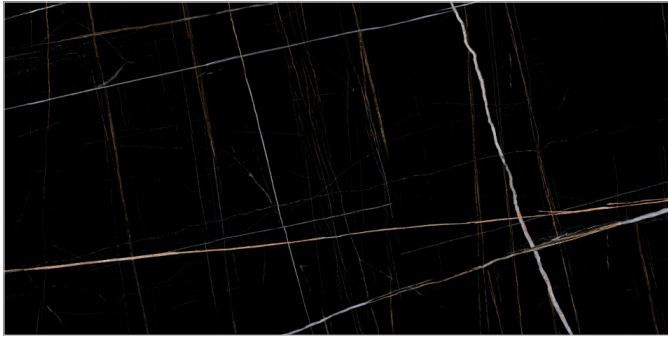

TILES NAME *FORMAT*
934 RAIN FOREST BLACK **600X1200MM**

SURFACES
SUPER HIGH GLOSS

03
RANDOM

FLAVOUR®
GRANITO
Elegance of Nature ... Amplified

Back to Index >>>

www.flavourgranito.com