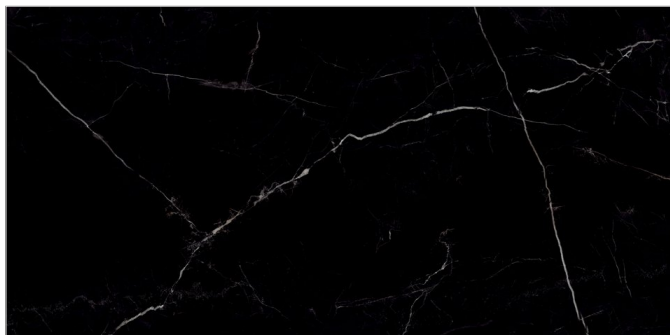

TILES NAME
3029 NEED BLACK

FORMAT
600X1200MM

SURFACES
SUPER HIGH GLOSS

04
RANDOM

FLAVOUR
GRANITO

Elegance of Nature ... Amplified

Back to
Index >>>

www.flavourgranito.com