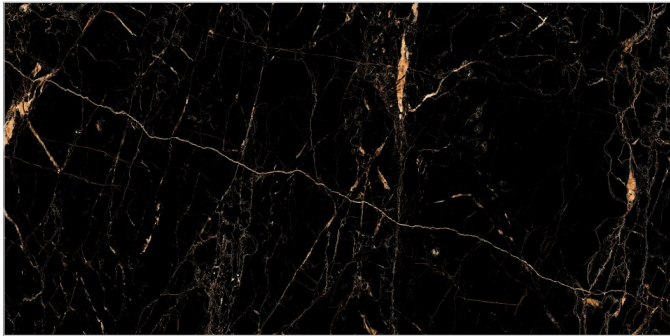

TILES NAME
801 GOLDEN BLACK

FORMAT
600X1200MM

SURFACES
SUPER HIGH GLOSS

03
RANDOM

FLAVOUR
GRANITO®
Elegance of Nature ... Amplified

Back to
Index >>>

www.flavourgranito.com