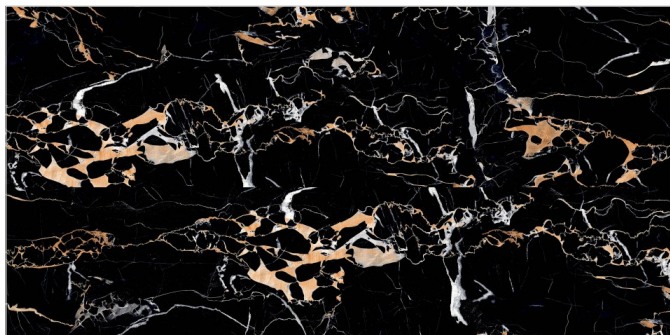

TILES NAME
914 UNIVERSAL BLACK

FORMAT
600X1200MM

SURFACES
SUPER HIGH GLOSS

06
RANDOM

FLAVOUR®
GRANITO

Elegance of Nature ... Amplified

Back to
Index >>>

www.flavourgranito.com