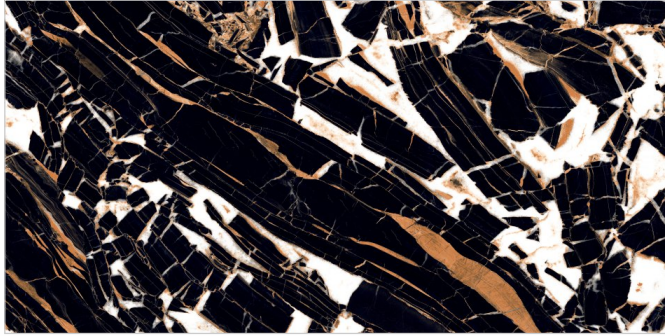

SURFACES  
**SUPER HIGH GLOSS**

**04**  
RANDOM

**FLAVOUR**  
**GRANITO**

Elegance of Nature ... Amplified

Back to  
Index >>>

[www.flavourgranito.com](http://www.flavourgranito.com)

TILES NAME  
**916 AVANTE BLACK**