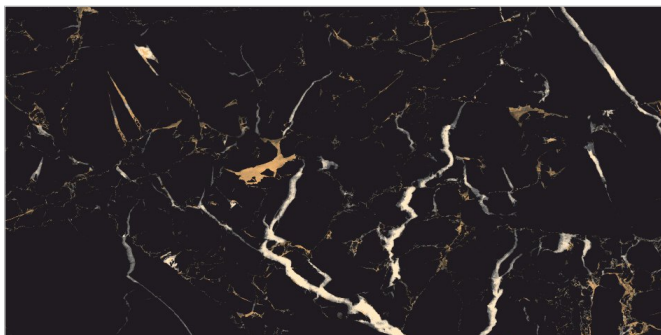

TILES NAME
810 LAURENT GOLD

FORMAT
600X1200MM

SURFACES
SUPER HIGH GLOSS

03
RANDOM

**FLAVOUR
GRANITO**®

Elegance of Nature ... Amplified

Back to
Index >>>

www.flavourgranito.com