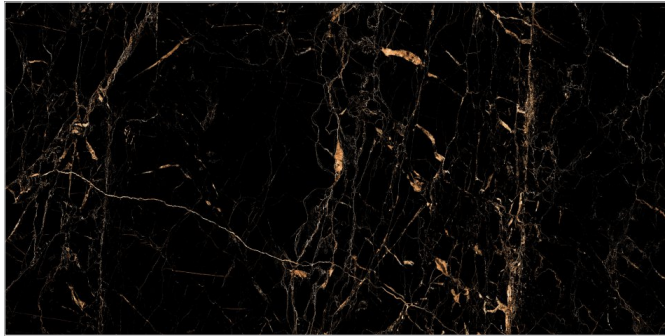

TILES NAME
801 GOLDEN BLACK

FORMAT
600X1200MM

SURFACES
SUPER HIGH GLOSS

03
RANDOM

FLAVOUR
GRANITO®
Elegance of Nature ... Amplified

Back to
Index >>>

www.flavourgranito.com