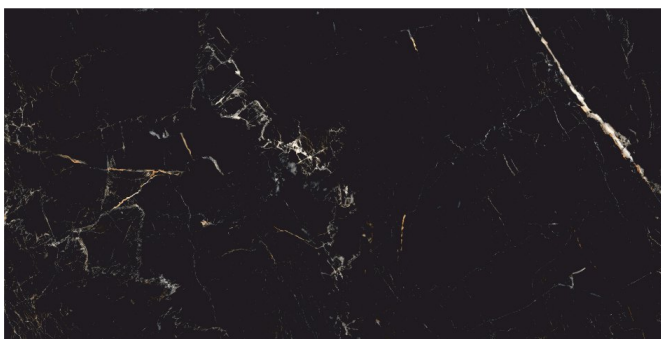

TILES NAME
833 UNIVERSAL BLACK

FORMAT
600X1200MM

SURFACES **Glossy**
SUPER HIGH GLOSS

04
RANDOM

FLAVOUR®
GRANITO
Elegance of Nature ... Amplified

Back to
Index >>>

www.flavourgranito.com