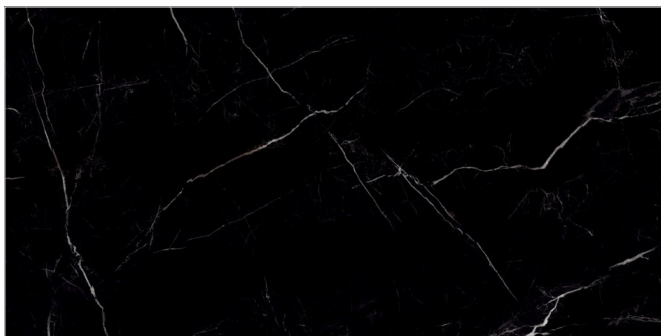

TILES NAME
3029 NEED BLACK

FORMAT
600X1200MM

SURFACES
SUPER HIGH GLOSS

04
RANDOM

FLAVOUR
GRANITO

Elegance of Nature ... Amplified

Back to
Index >>>

www.flavourgranito.com