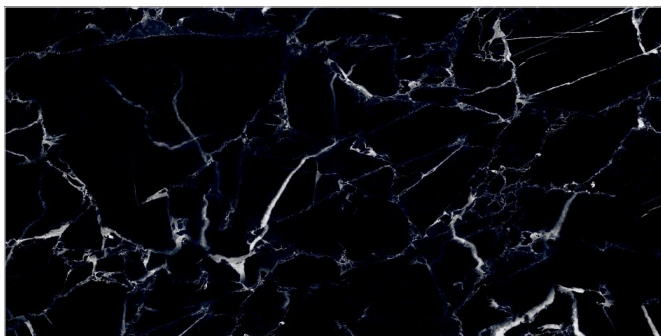

TILES NAME
999 BLACK MERQUINA

FORMAT
600X1200MM

SURFACES
SUPER HIGH GLOSS

05
RANDOM

FLAVOUR
GRANITO

Elegance of Nature ... Amplified

Back to
Index >>>

www.flavourgranito.com