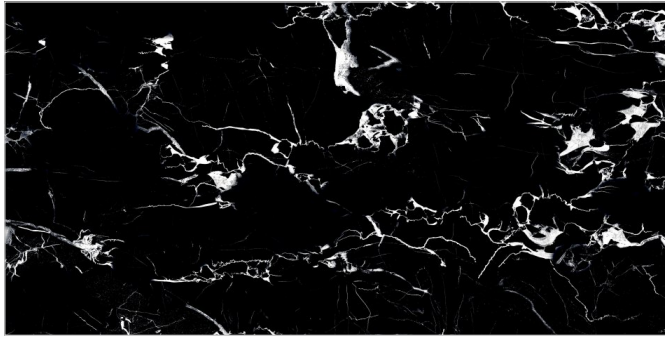

TILES NAME
994 SILVER BLACK

FORMAT
600X1200MM

SURFACES
SUPER HIGH GLOSS

03
RANDOM

FLAVOUR
GRANITO®
Elegance of Nature ... Amplified

Back to
Index >>>

www.flavourgranito.com