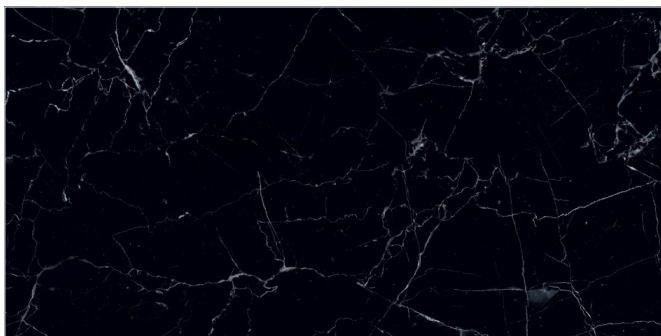

TILES NAME
870 THUNDER BLACK

FORMAT
600X1200MM

SURFACES
SUPER HIGH GLOSS

03
RANDOM

FLAVOUR
GRANITO®

Elegance of Nature ... Amplified

Back to
Index >>>

www.flavourgranito.com