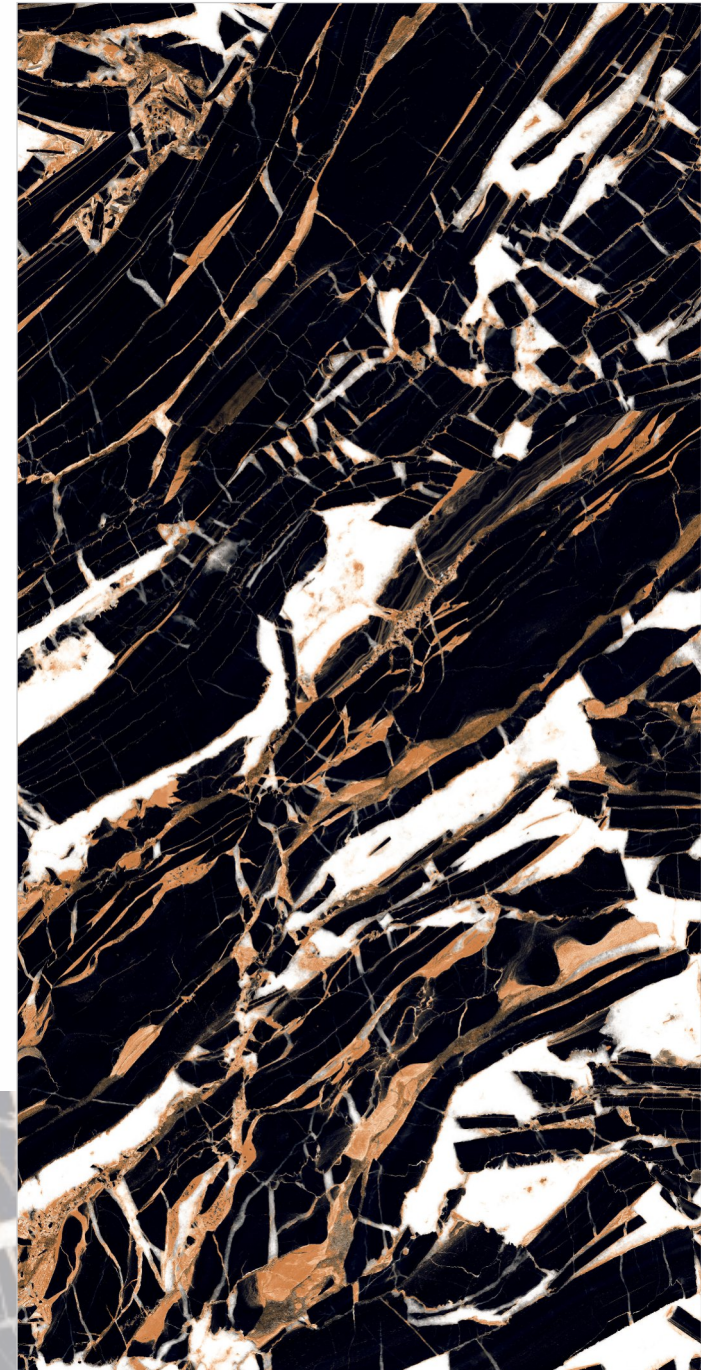

SURFACES  
**SUPER HIGH GLOSS**

**04**  
RANDOM

**FLAVOUR**  
**GRANITO**

Elegance of Nature ... Amplified

Back to  
Index >>>

[www.flavourgranito.com](http://www.flavourgranito.com)

TILES NAME  
**916 AVANTE BLACK**