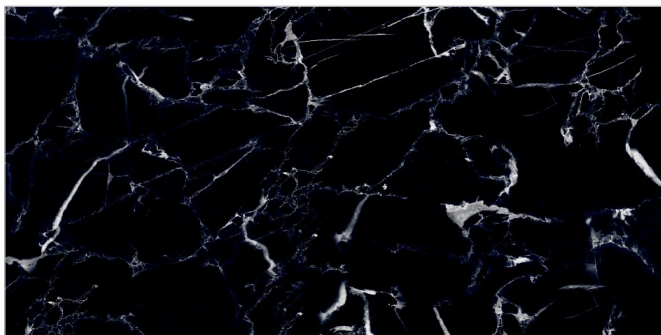

TILES NAME
999 BLACK MERQUINA

FORMAT
600X1200MM

SURFACES
SUPER HIGH GLOSS

05
RANDOM

FLAVOUR
GRANITO

Elegance of Nature ... Amplified

Back to
Index >>>

www.flavourgranito.com