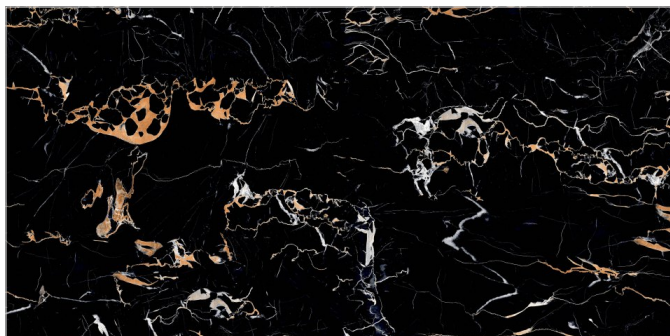

TILES NAME
914 UNIVERSAL BLACK

FORMAT
600X1200MM

SURFACES
SUPER HIGH GLOSS

06
RANDOM

FLAVOUR®
GRANITO

Elegance of Nature ... Amplified

Back to
Index >>>

www.flavourgranito.com