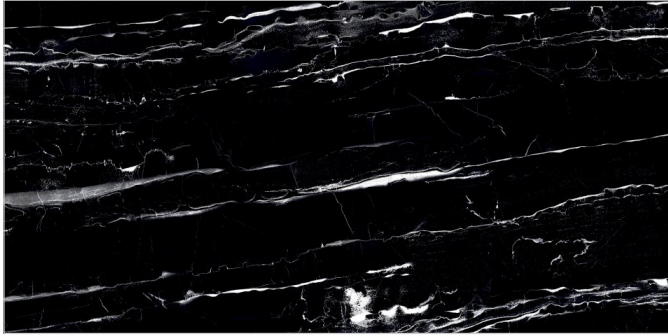

TILES NAME  
**2906 BELMONTE BLACK**

FORMAT  
**600X1200MM**

SURFACES  
**SUPER HIGH GLOSS**

**03**  
RANDOM

**FLAVOUR**<sup>®</sup>  
**GRANITO**  
Elegance of Nature ... Amplified

Back to  
Index >>>

[www.flavourgranito.com](http://www.flavourgranito.com)