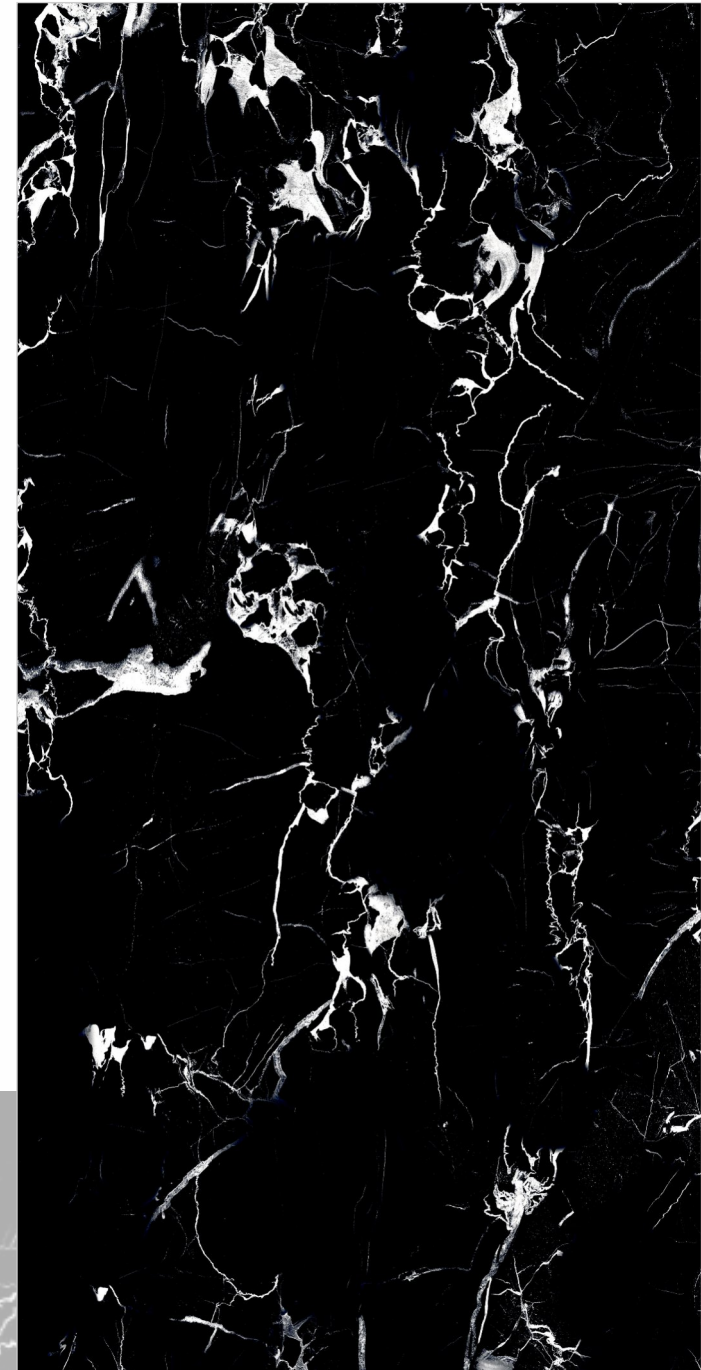

TILES NAME
994 SILVER BLACK

FORMAT
600X1200MM

SURFACES
SUPER HIGH GLOSS

03
RANDOM

FLAVOUR
GRANITO®
Elegance of Nature ... Amplified

Back to
Index >>>

www.flavourgranito.com