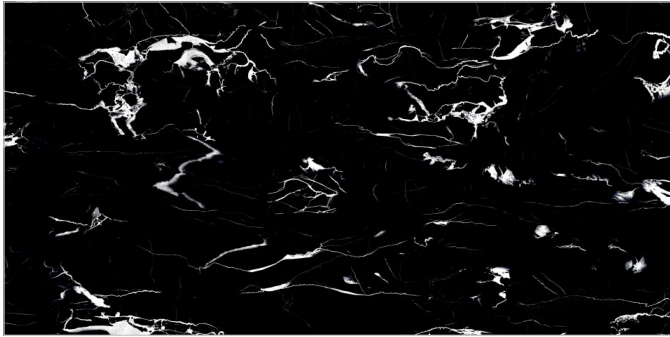

TILES NAME
994 SILVER BLACK

FORMAT
600X1200MM

SURFACES
SUPER HIGH GLOSS

03
RANDOM

FLAVOUR
GRANITO®
Elegance of Nature ... Amplified

Back to
Index >>>

www.flavourgranito.com