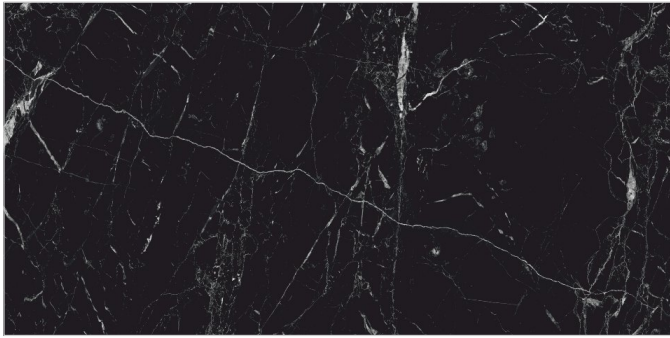

TILES NAME
803 GOLDEN WHITE

FORMAT
600X1200MM

SURFACES
SUPER HIGH GLOSS

03
RANDOM

**FLAVOUR
GRANITO**®
Elegance of Nature ... Amplified

Back to
Index >>>

www.flavourgranito.com