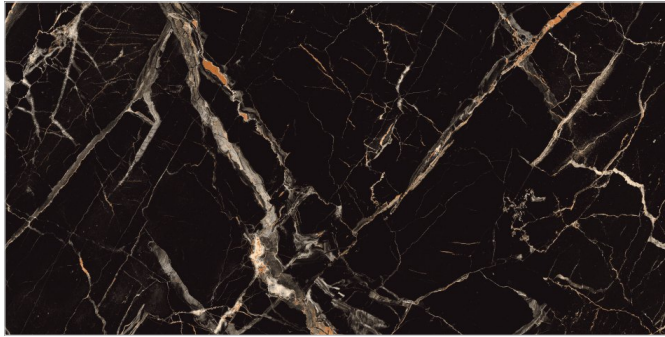

TILES NAME
2906 BELMONTE BLACK

FORMAT
600X1200MM

SURFACES
SUPER HIGH GLOSS

03
RANDOM

FLAVOUR®
GRANITO
Elegance of Nature ... Amplified

Back to
Index >>>

www.flavourgranito.com