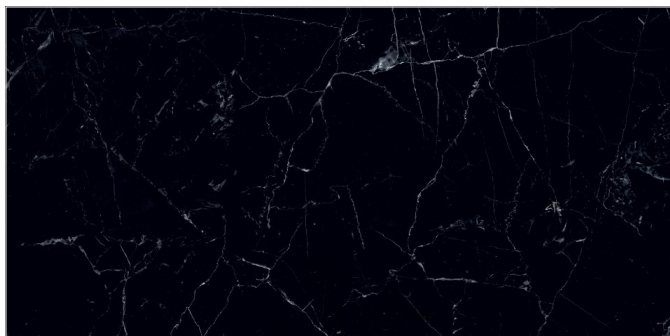

TILES NAME
870 THUNDER BLACK

FORMAT
600X1200MM

SURFACES
SUPER HIGH GLOSS

03
RANDOM

FLAVOUR
GRANITO®

Elegance of Nature ... Amplified

Back to
Index >>>

www.flavourgranito.com