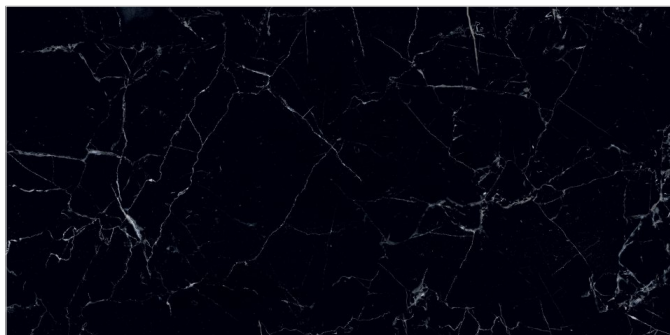

TILES NAME
870 THUNDER BLACK

FORMAT
600X1200MM

SURFACES
SUPER HIGH GLOSS

03
RANDOM

FLAVOUR
GRANITO®

Elegance of Nature ... Amplified

Back to
Index >>>

www.flavourgranito.com