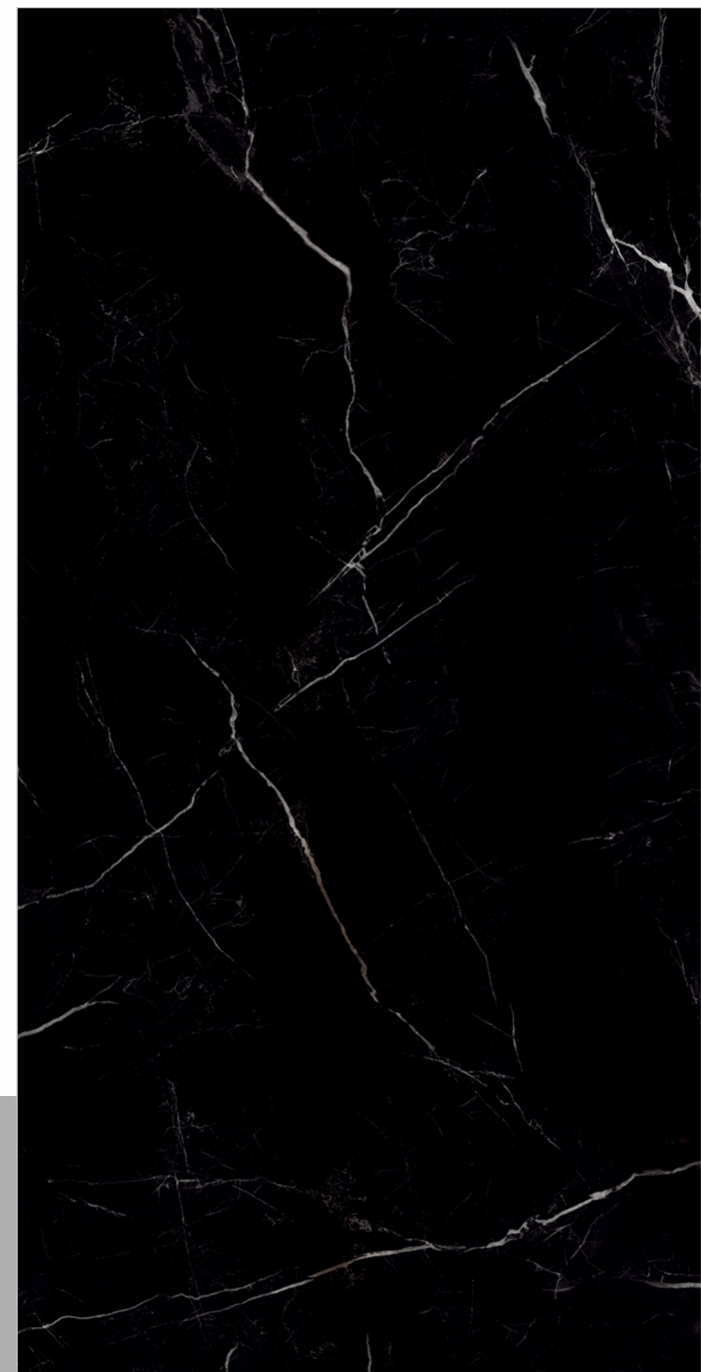

TILES NAME
3029 NEED BLACK

FORMAT
600X1200MM

SURFACES
SUPER HIGH GLOSS

04
RANDOM

FLAVOUR
GRANITO

Elegance of Nature ... Amplified

Back to
Index >>>

www.flavourgranito.com