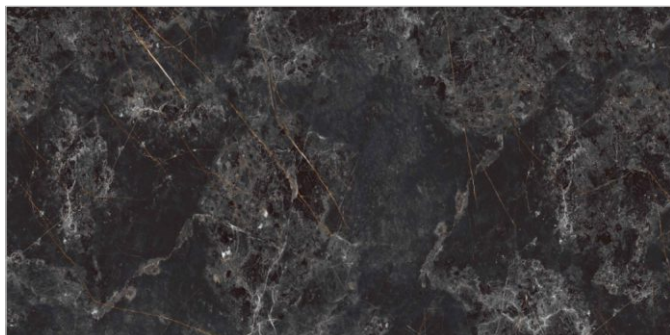

877 OCEAN ONYX BLU

TILES NAME
3014 PARADISE BLUE

FORMAT
600X1200MM

SURFACES
HIGH GLOSS

04
RANDOM

FLAVOUR[®]
GRANITO
Elegance of Nature ... Amplified

Back to
Index >>>

www.flavourgranito.com