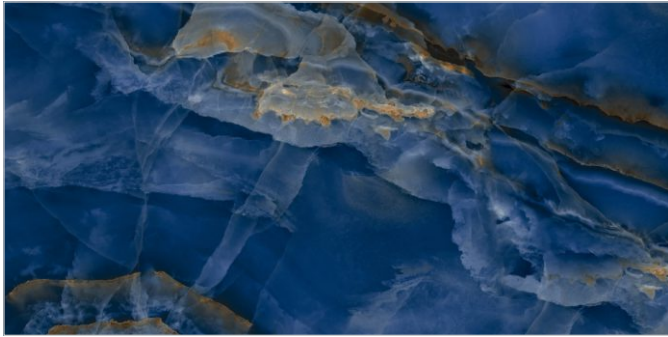

www.flavourgranito.com

TILES NAME
877 OCEAN ONYX BLU

FORMAT
600X1200MM

SURFACES
HIGH GLOSS

03
RANDOM

FLAVOUR[®]
GRANITO
Elegance of Nature ... Amplified

Back to
Index >>>

www.flavourgranito.com