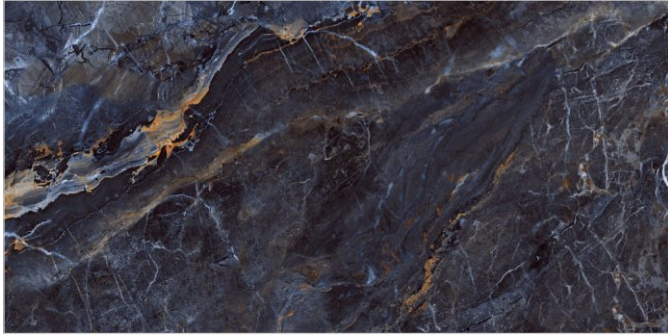

TILES NAME
NEODOM BLUE

FORMAT
600X1200MM

SURFACES
HIGH GLOSS

04
RANDOM

FLAVOUR®
GRANITO
Elegance of Nature ... Amplified

Back to
Index >>>

www.flavourgranito.com