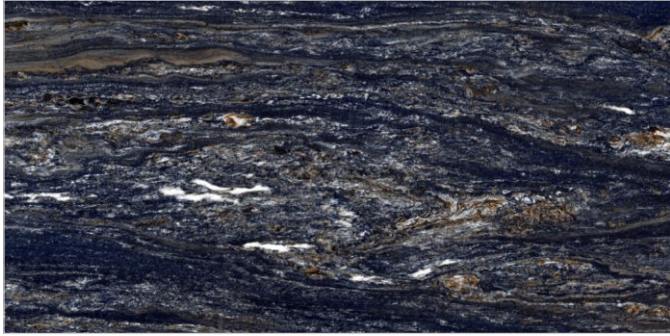

TILES NAME
886 BLACK PEPPER

FORMAT
600X1200MM

SURFACES
HIGH GLOSS

03
RANDOM

FLAVOUR[®]
GRANITO
Elegance of Nature ... Amplified

Back to
Index >>>

www.flavourgranito.com

TILES NAME
905 BLACK STAR