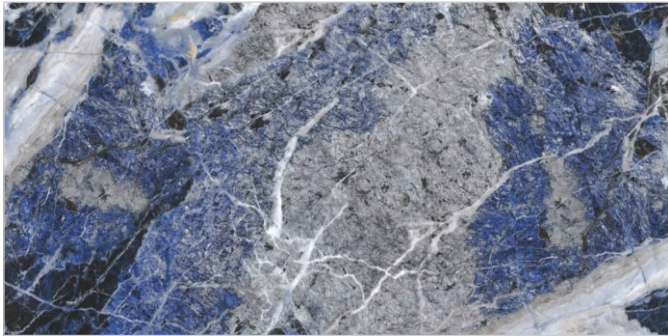

www.flavourgranito.com

TILES NAME
3031 TRIVIZA BLACK

FORMAT
600X1200MM

SURFACES
HIGH GLOSS

02
RANDOM

FLAVOUR[®]
GRANITO
Elegance of Nature ... Amplified

Back to
Index >>>

www.flavourgranito.com