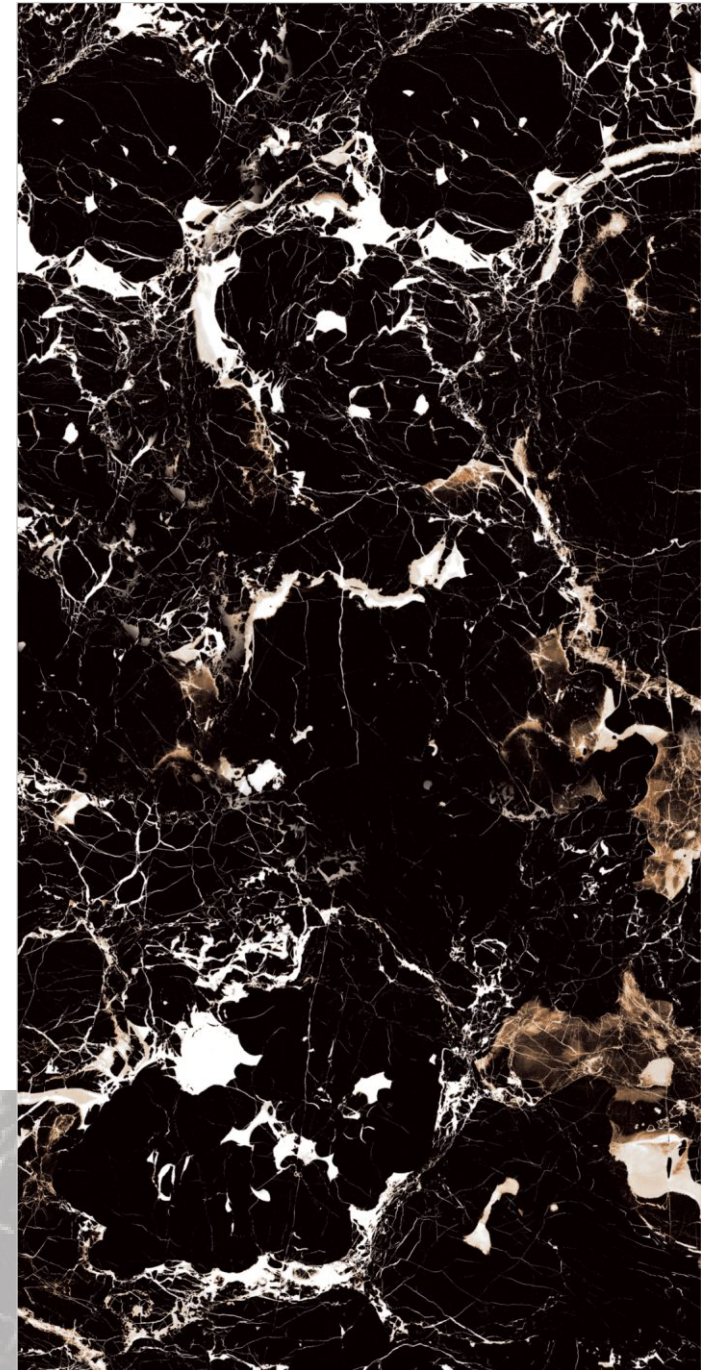

TILES NAME
3031 TRIVIZA BLACK

FORMAT
600X1200MM

SURFACES
HIGH GLOSS

02
RANDOM

FLAVOUR®
GRANITO
Elegance of Nature ... Amplified

Back to
Index >>>

www.flavourgranito.com