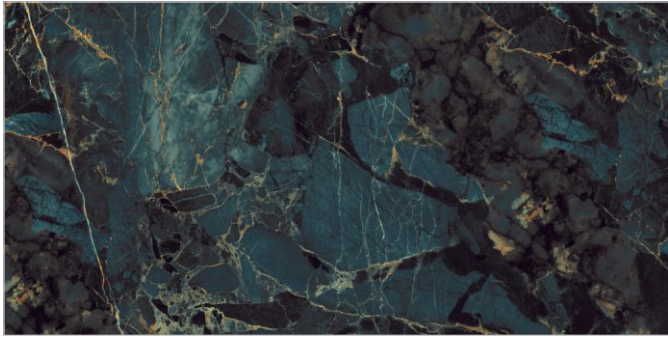

www.flavourgranito.com

TILES NAME
STROMFRONT MULTI

FORMAT
600X1200MM

SURFACES
HIGH GLOSS

05
RANDOM

FLAVOUR
GRANITO
Elegance of Nature ... Amplified

Back to
Index >>>

www.flavourgranito.com