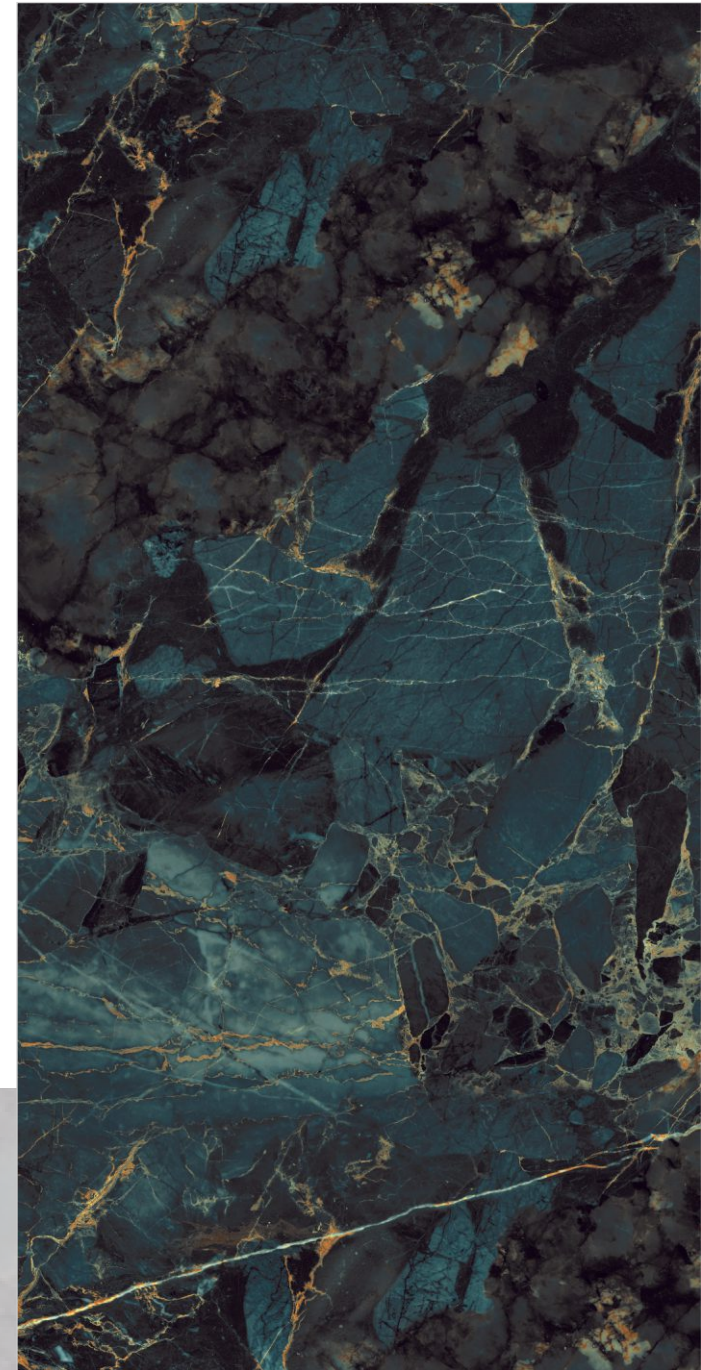

www.flavourgranito.com

TILES NAME
STROMFRONT MULTI

FORMAT
600X1200MM

SURFACES
HIGH GLOSS

05
RANDOM

FLAVOUR
GRANITO
Elegance of Nature ... Amplified

Back to
Index >>>

www.flavourgranito.com