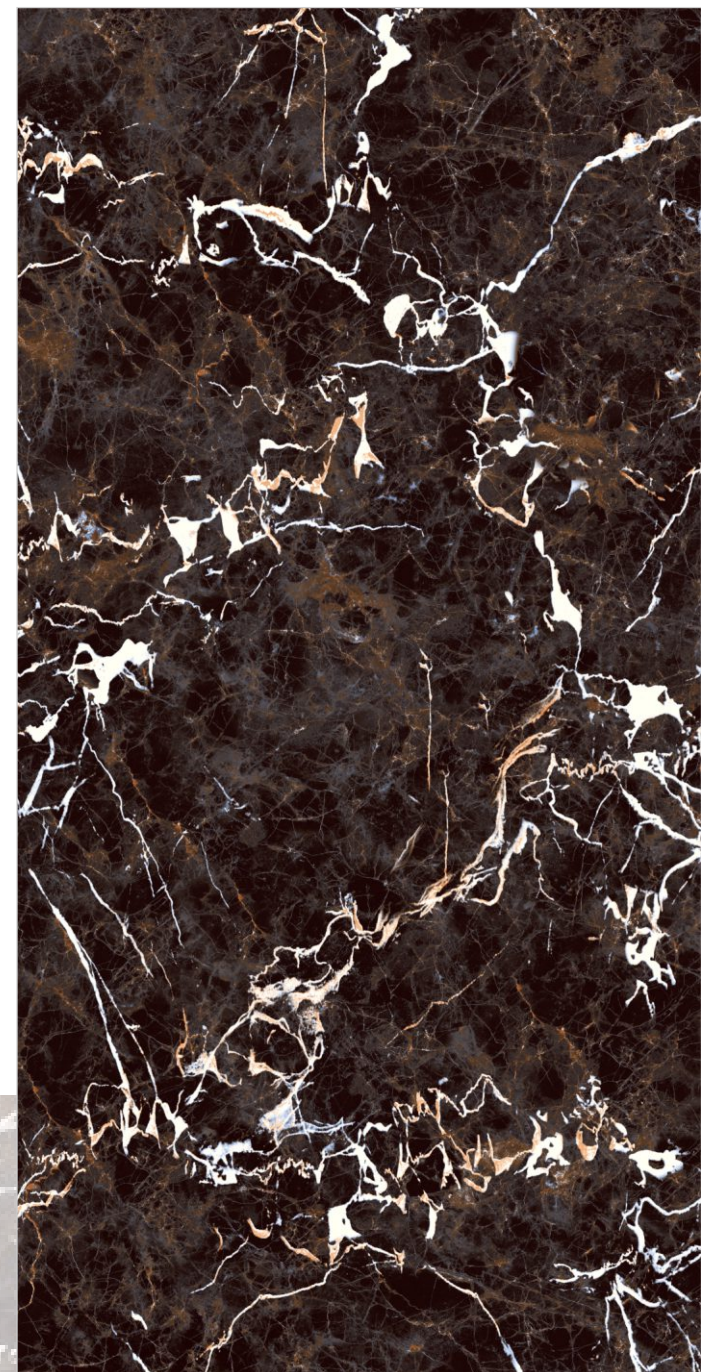

Back to
Index >>>

www.flavourgranito.com

TILES NAME
CELESTIAL CHOCO

FORMAT
600X1200MM

SURFACES
HIGH GLOSS

04
RANDOM

FLAVOUR
GRANITO

Elegance of Nature ... Amplified