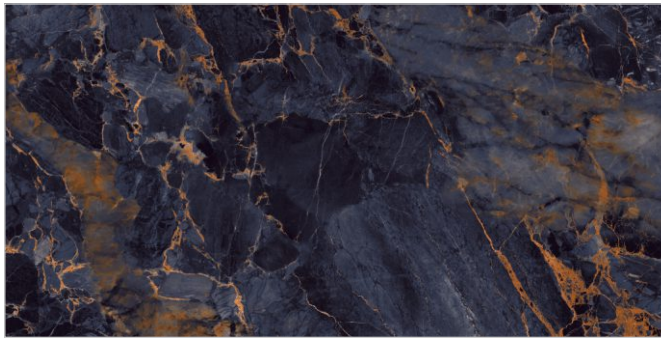

TILES NAME
THUNDERSTONE AQUA

FORMAT
600X1200MM

SURFACES
HIGH GLOSS

04
RANDOM

FLAVOUR[®]
GRANITO
Elegance of Nature ... Amplified

Back to
Index >>>

www.flavourgranito.com

TILES NAME
THUNDERSTONE BLUE