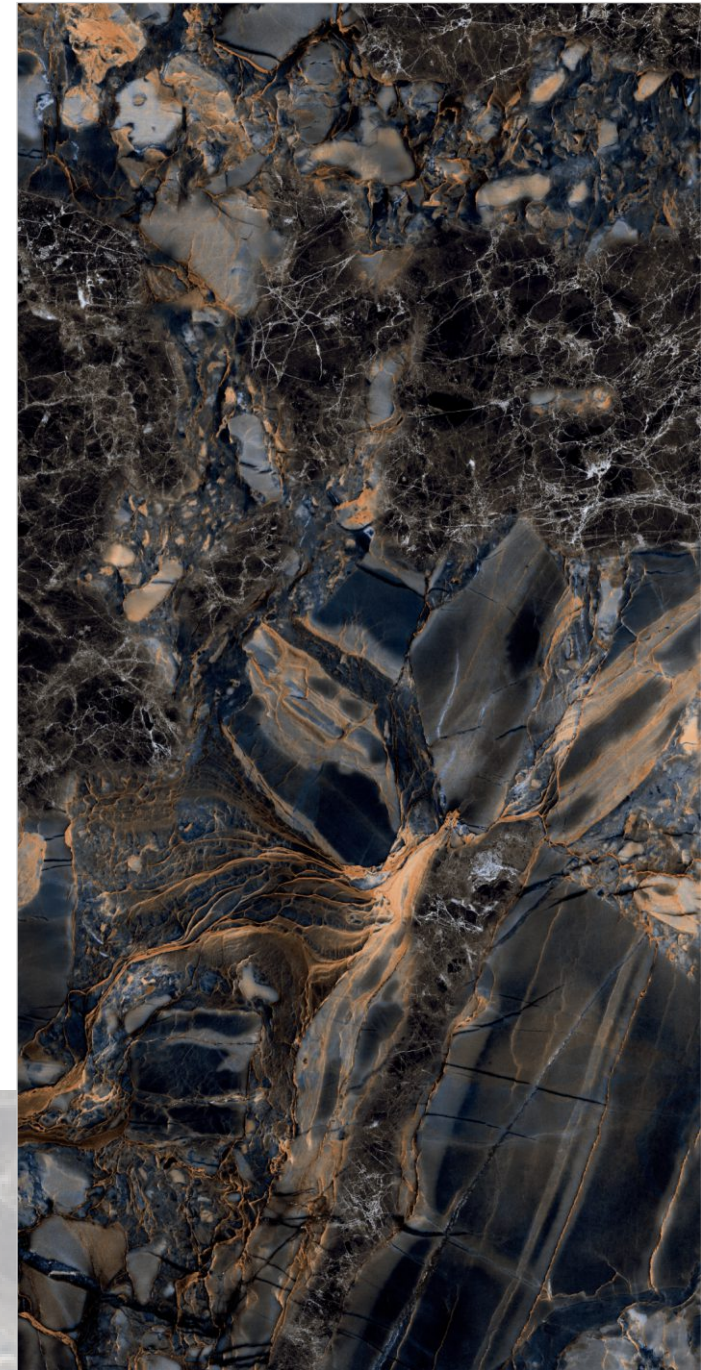

TILES NAME
2941 BRESTIGE BROWN

FORMAT
600X1200MM

SURFACES
HIGH GLOSS

03
RANDOM

FLAVOUR®
GRANITO
Elegance of Nature ... Amplified

Back to
Index >>>

www.flavourgranito.com