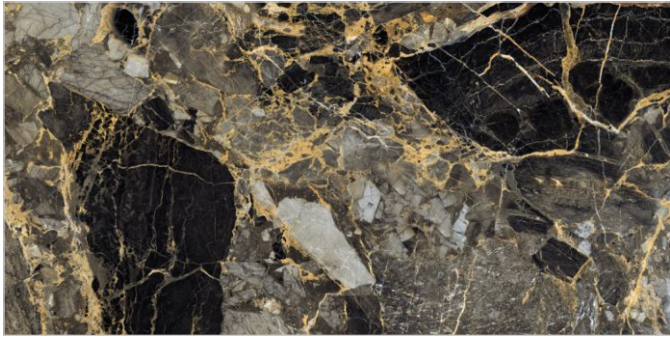

TILES NAME
3013 ECLIPSE BLACK

FORMAT
600X1200MM

SURFACES
HIGH GLOSS

04
RANDOM

FLAVOUR®
GRANITO
Elegance of Nature ... Amplified

Back to
Index >>>

www.flavourgranito.com