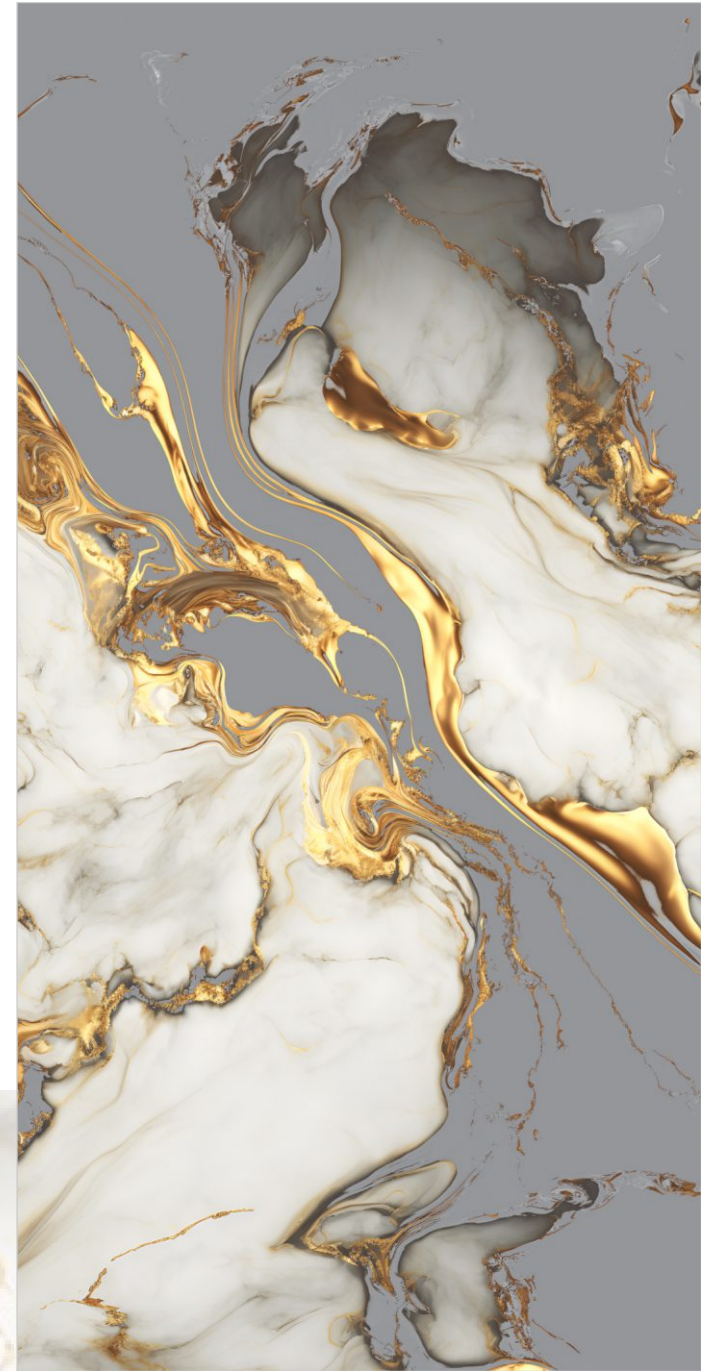

TILES NAME
AMAZING GREY LIGHT

FORMAT
600X1200MM

SURFACES
HIGH GLOSS

06
RANDOM

FLAVOUR®
GRANITO
Elegance of Nature ... Amplified

Back to
Index >>>

www.flavourgranito.com