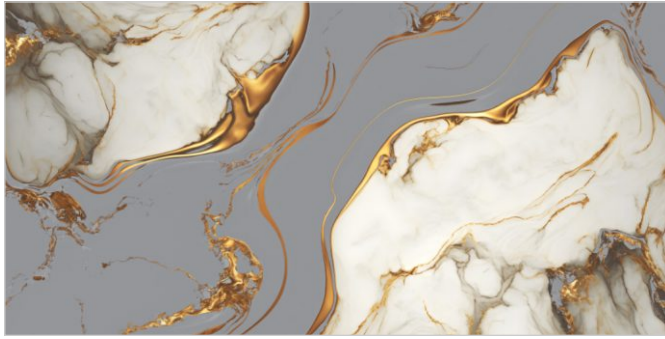

TILES NAME
3019 AMAZING GOLD

FORMAT
600X1200MM

SURFACES
HIGH GLOSS

07
RANDOM

FLAVOUR
GRANITO[®]
Elegance of Nature ... Amplified

Back to
Index >>>

www.flavourgranito.com

3019 AMAZING GOLD