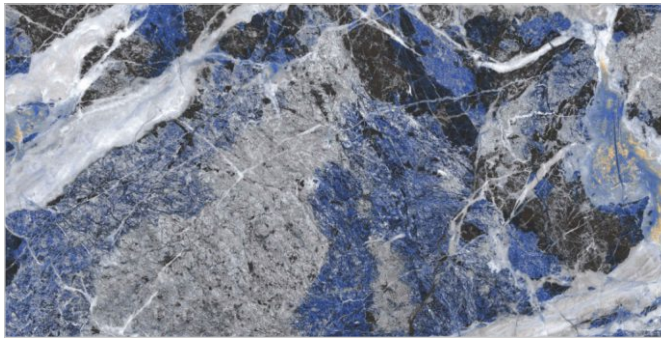

www.flavourgranito.com

TILES NAME
3031 TRIVIZA BLACK

FORMAT
600X1200MM

SURFACES
HIGH GLOSS

02
RANDOM

FLAVOUR[®]
GRANITO
Elegance of Nature ... Amplified

Back to
Index >>>

www.flavourgranito.com