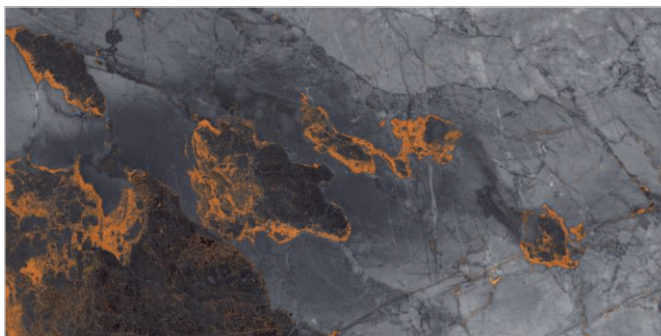

TILES NAME
3006 PULSE ONYX BLUE

FORMAT
600X1200MM

SURFACES
HIGH GLOSS

04
RANDOM

FLAVOUR[®]
GRANITO
Elegance of Nature ... Amplified

Back to
Index >>>

www.flavourgranito.com

TILES NAME
2955 RENORI BLUE