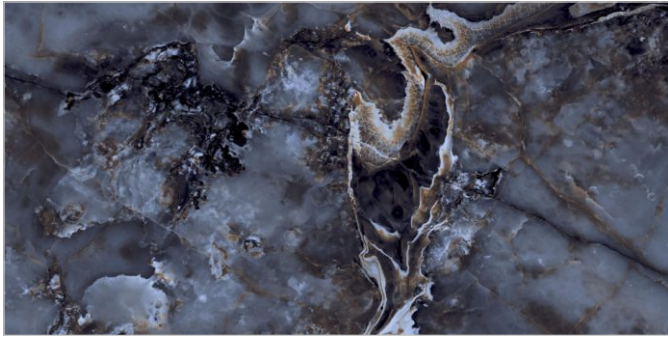

FORMAT
600X1200MM

SURFACES
HIGH GLOSS

04
RANDOM

FLAVOUR[®]
GRANITO
Elegance of Nature ... Amplified

Back to
Index >>>

www.flavourgranito.com

TILES NAME
2988 RIVOLAND BLUE

FORMAT
600X1200MM