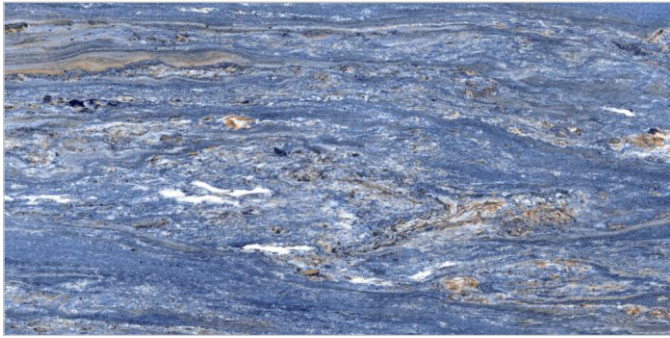

FLAVOUR[®]
GRANITO

Elegance of Nature ... Amplified

Back to
Index >>>

www.flavourgranito.com

2984 ARRIX BLUE

TILES NAME
915 BLUE STAR

FORMAT
600X1200MM

SURFACES
HIGH GLOSS