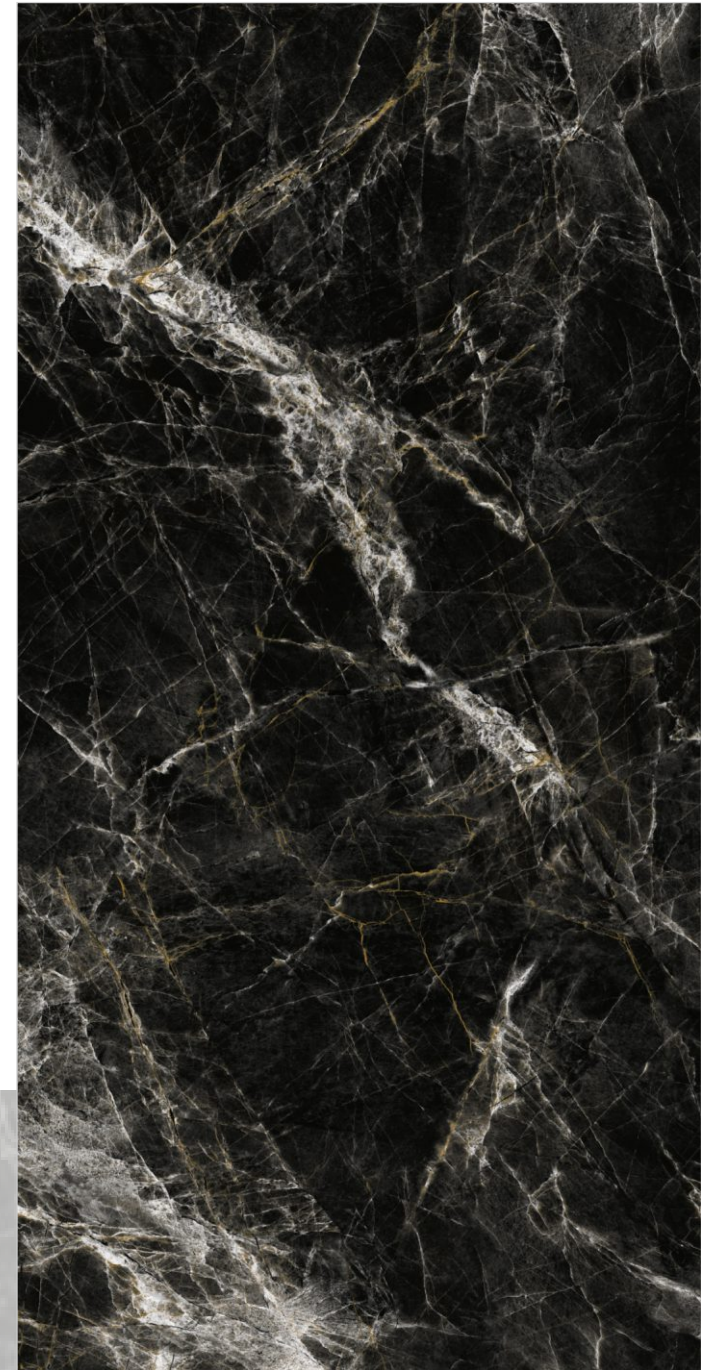

TILES NAME
2927 NERO MARQUINA

FORMAT
600X1200MM

SURFACES
HIGH GLOSS

04
RANDOM

FLAVOUR®
GRANITO
Elegance of Nature ... Amplified

Back to
Index >>>

www.flavourgranito.com