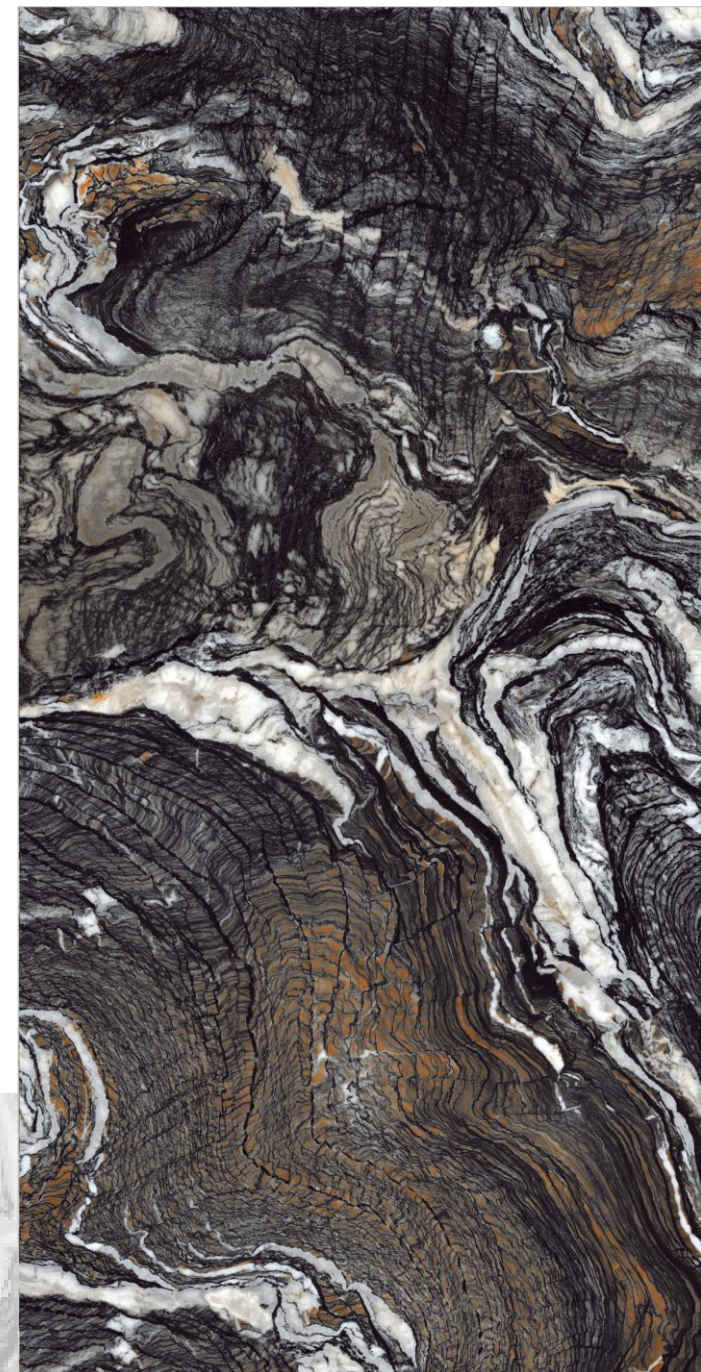

SURFACES
HIGH GLOSS

05
RANDOM

FLAVOUR[®]
GRANITO
Elegance of Nature ... Amplified

Back to
Index >>>

www.flavourgranito.com

TILES NAME
3011 ROSSETA PEBBLE

FORMAT
600X1200MM

SURFACES
HIGH GLOSS