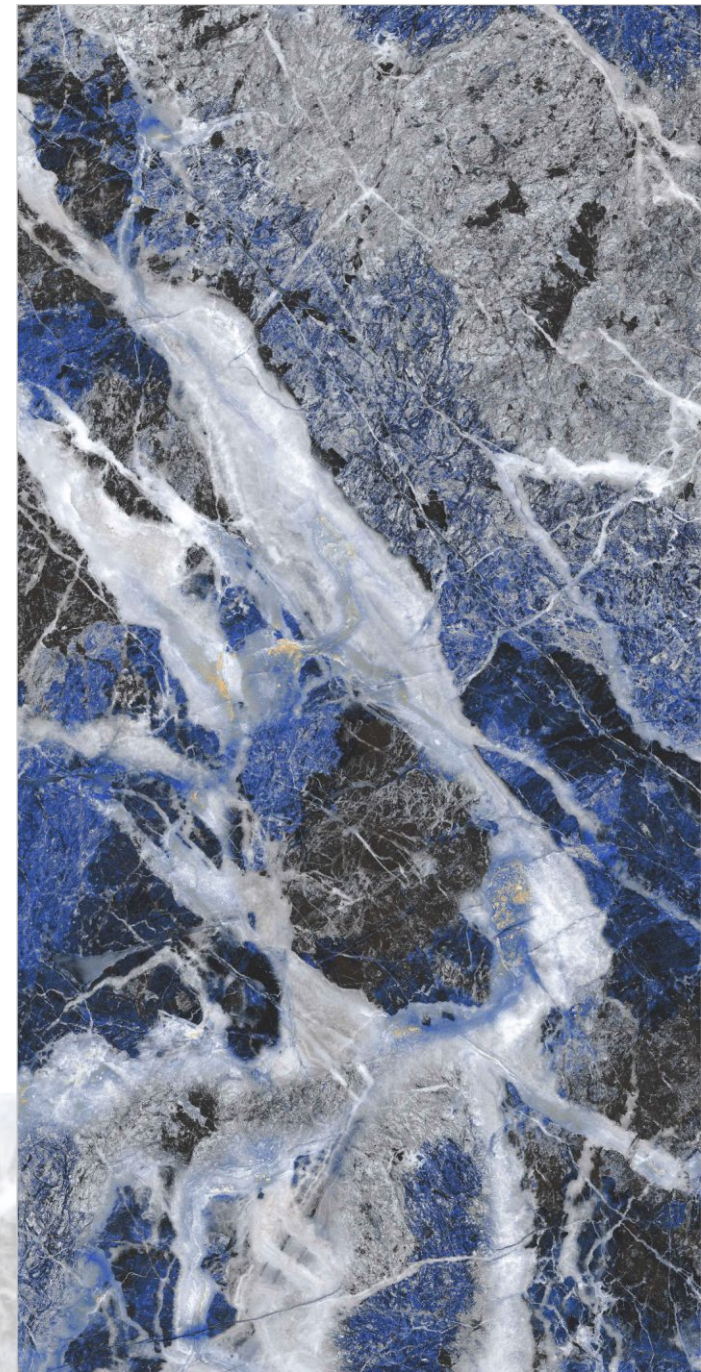

www.flavourgranito.com

TILES NAME
3031 TRIVIZA BLACK

FORMAT
600X1200MM

SURFACES
HIGH GLOSS

02
RANDOM

FLAVOUR[®]
GRANITO
Elegance of Nature ... Amplified

Back to
Index >>>

www.flavourgranito.com