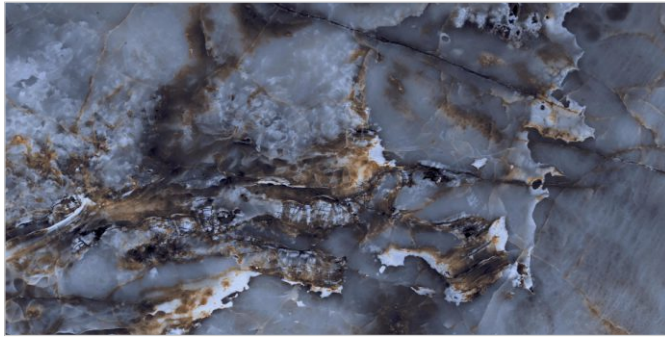

FORMAT
600X1200MM

SURFACES
HIGH GLOSS

04
RANDOM

FLAVOUR[®]
GRANITO
Elegance of Nature ... Amplified

Back to
Index >>>

www.flavourgranito.com

TILES NAME
2988 RIVOLAND BLUE

FORMAT
600X1200MM