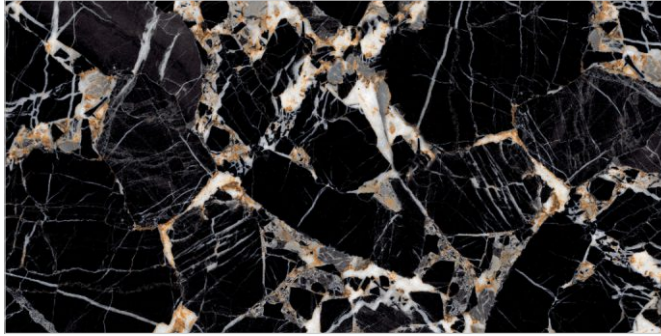

04
RANDOM

FLAVOUR
GRANITO®

Elegance of Nature ... Amplified

Back to
Index >>>

www.flavourgranito.com

TILES NAME
3010 IMPALA BLACK

FORMAT
600X1200MM

SURFACES
HIGH GLOSS