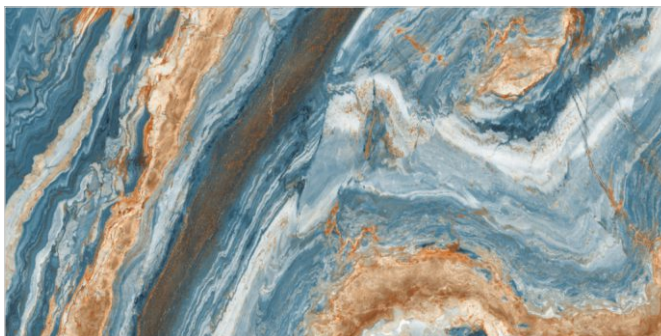

SURFACES
HIGH GLOSS

04
RANDOM

FLAVOUR[®]
GRANITO
Elegance of Nature ... Amplified

Back to
Index >>>

www.flavourgranito.com

TILES NAME
3032 AMEZA AQUA

FORMAT
600X1200MM

SURFACES
HIGH GLOSS