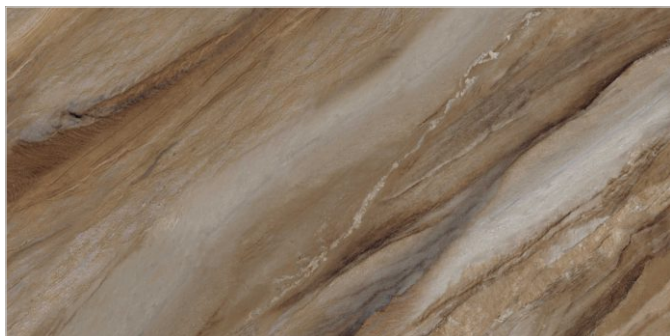

TILES NAME
CASPIO COFFE

FORMAT
600X1200MM

SURFACES
HIGH GLOSS

04
RANDOM

FLAVOUR®
GRANITO
Elegance of Nature ... Amplified

Back to
Index >>>

www.flavourgranito.com