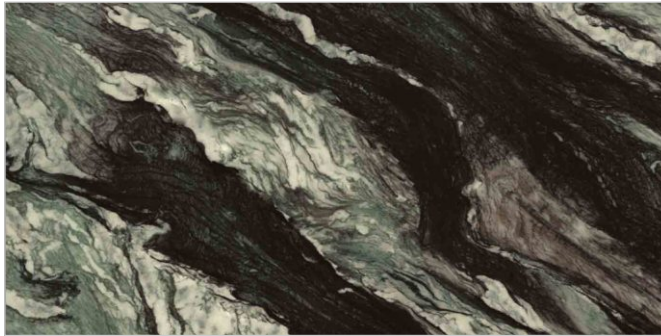

FORMAT
600X1200MM

SURFACES
HIGH GLOSS

04
RANDOM

**FLAVOUR
GRANITO**®
Elegance of Nature ... Amplified

Back to
Index >>>

www.flavourgranito.com

TILES NAME
823 FRENZY TEAL

FORMAT
600X1200MM