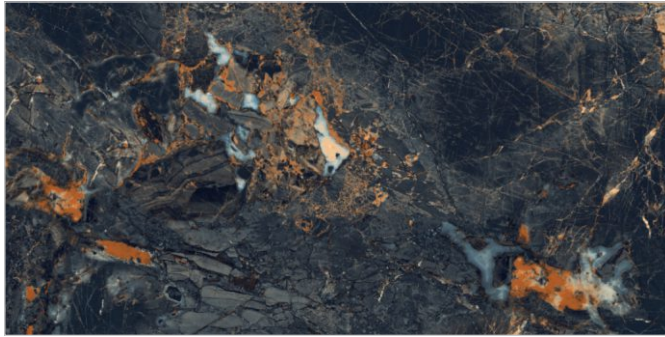

TILES NAME
3025 DIVINE TEAL

FORMAT
600X1200MM

SURFACES
HIGH GLOSS

04
RANDOM

FLAVOUR®
GRANITO
Elegance of Nature ... Amplified

Back to
Index >>>

www.flavourgranito.com