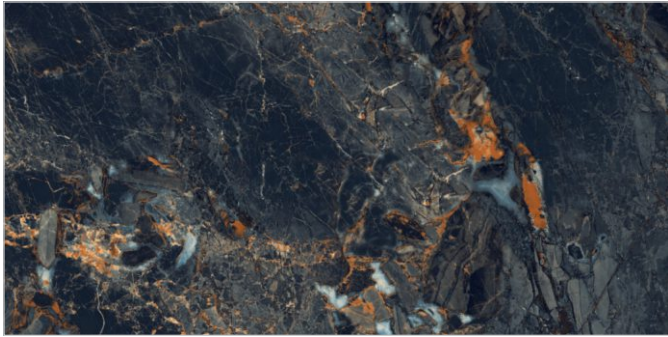

TILES NAME
3025 DIVINE TEAL

FORMAT
600X1200MM

SURFACES
HIGH GLOSS

04
RANDOM

FLAVOUR®
GRANITO
Elegance of Nature ... Amplified

Back to
Index >>>

www.flavourgranito.com