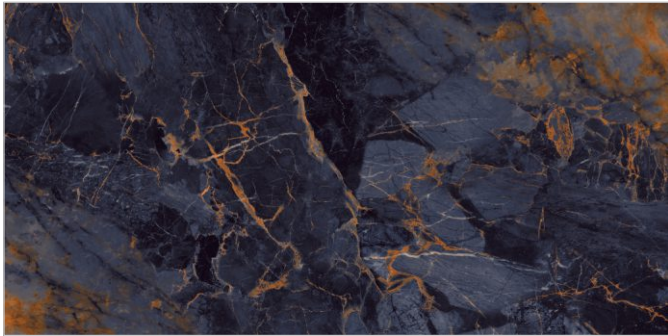

TILES NAME
THUNDERSTONE AQUA

FORMAT
600X1200MM

SURFACES
HIGH GLOSS

04
RANDOM

FLAVOUR[®]
GRANITO
Elegance of Nature ... Amplified

Back to
Index >>>

www.flavourgranito.com

TILES NAME
THUNDERSTONE BLUE