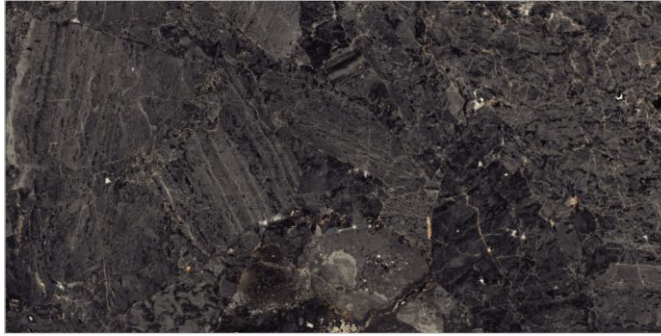

03
RANDOM

FLAVOUR[®]
GRANITO
Elegance of Nature ... Amplified

Back to
Index >>>

www.flavourgranito.com

GOLDEN VENIS TEAL

TILES NAME
3004 OPELO BLACK

FORMAT
600X1200MM

SURFACES
HIGH GLOSS