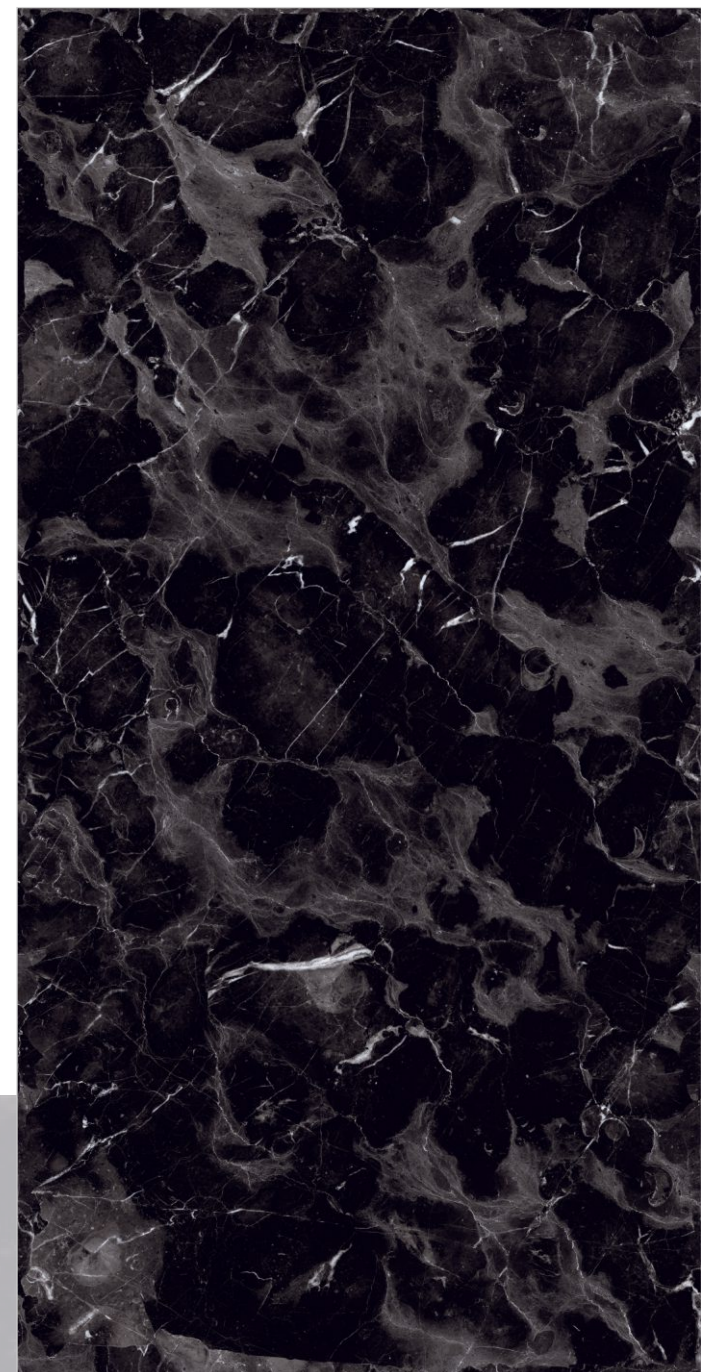

SURFACES
HIGH GLOSS

03
RANDOM

FLAVOUR
GRANITO
Elegance of Nature ... Amplified

Back to
Index >>>

www.flavourgranito.com

TILES NAME
2974 HEMILET BLACK

FORMAT
600X1200MM

SURFACES
HIGH GLOSS