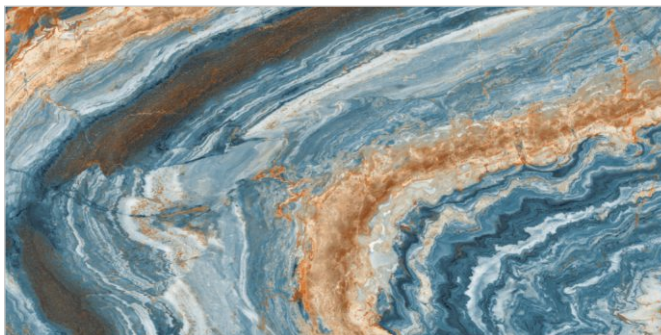

SURFACES
HIGH GLOSS

04
RANDOM

FLAVOUR[®]
GRANITO
Elegance of Nature ... Amplified

Back to
Index >>>

www.flavourgranito.com

TILES NAME
3032 AMEZA AQUA

FORMAT
600X1200MM

SURFACES
HIGH GLOSS