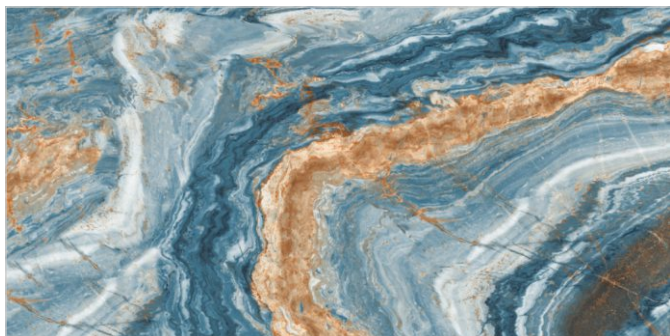

SURFACES
HIGH GLOSS

04
RANDOM

FLAVOUR[®]
GRANITO
Elegance of Nature ... Amplified

Back to
Index >>>

www.flavourgranito.com

TILES NAME
3032 AMEZA AQUA

FORMAT
600X1200MM

SURFACES
HIGH GLOSS