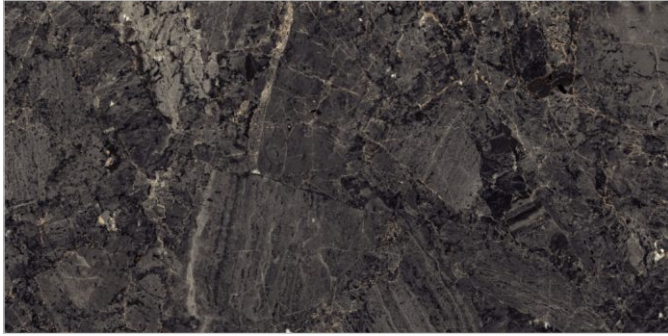

03
RANDOM

FLAVOUR[®]
GRANITO
Elegance of Nature ... Amplified

Back to
Index >>>

www.flavourgranito.com

GOLDEN VENIS TEAL

TILES NAME
3004 OPELO BLACK

FORMAT
600X1200MM

SURFACES
HIGH GLOSS