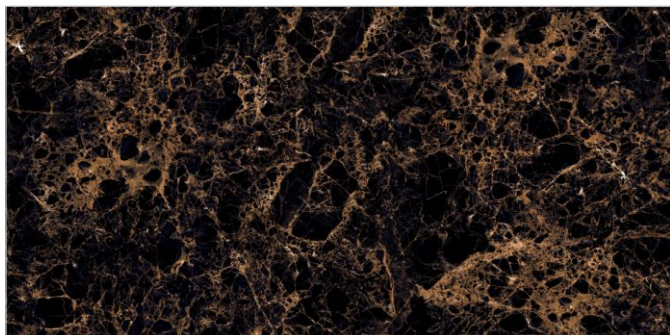

TILES NAME
ELEGANT BLUE ROYAL

FORMAT
600X1200MM

SURFACES
HIGH GLOSS

05
RANDOM

FLAVOUR
GRANITO
Elegance of Nature ... Amplified

Back to **Index** >>>

www.flavourgranito.com

TILES NAME
**942 EMPRADORE
BLACK**