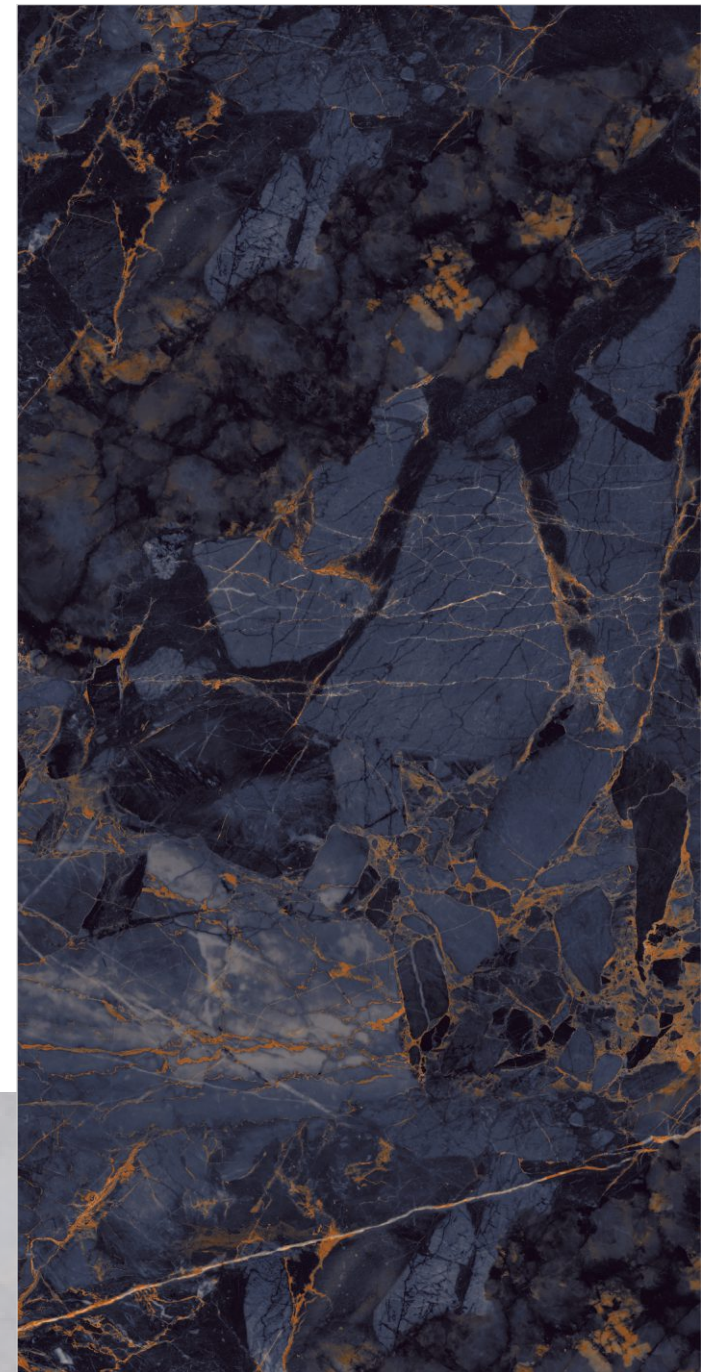

TILES NAME
THUNDERSTONE BLUE

FORMAT
600X1200MM

SURFACES
HIGH GLOSS

04
RANDOM

FLAVOUR®
GRANITO
Elegance of Nature ... Amplified

Back to
Index >>>

www.flavourgranito.com