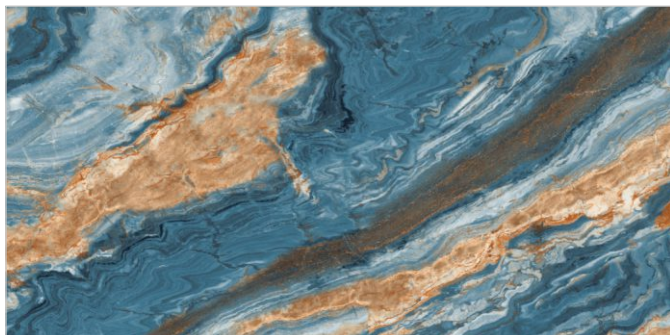

SURFACES
HIGH GLOSS

04
RANDOM

FLAVOUR[®]
GRANITO
Elegance of Nature ... Amplified

Back to
Index >>>

www.flavourgranito.com

TILES NAME
3032 AMEZA AQUA

FORMAT
600X1200MM

SURFACES
HIGH GLOSS