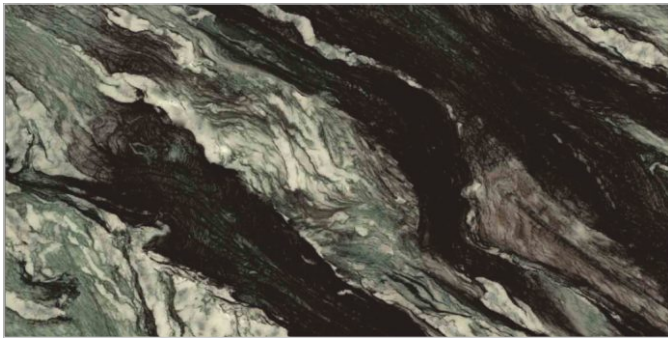

FORMAT
600X1200MM

SURFACES
HIGH GLOSS

04
RANDOM

**FLAVOUR
GRANITO**®
Elegance of Nature ... Amplified

Back to
Index >>>

www.flavourgranito.com

TILES NAME
823 FRENZY TEAL

FORMAT
600X1200MM