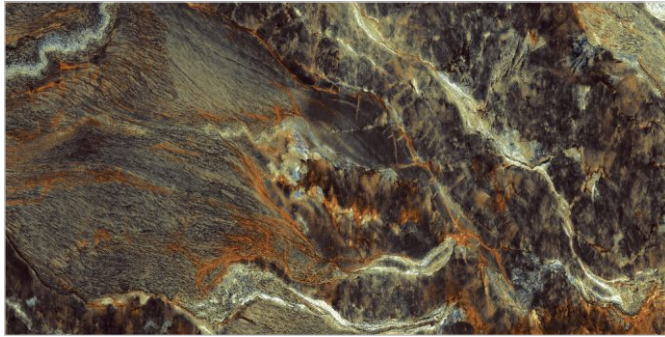

TILES NAME
STROMFRONT GREEN

FORMAT
600X1200MM

SURFACES
HIGH GLOSS

04
RANDOM

FLAVOUR®
GRANITO
Elegance of Nature ... Amplified

Back to
Index >>>

www.flavourgranito.com