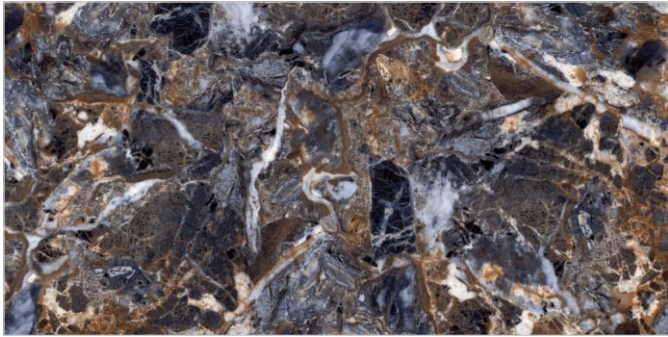

SURFACES
HIGH GLOSS

03
RANDOM

FLAVOUR[®]
GRANITO
Elegance of Nature ... Amplified

Back to
Index >>>

www.flavourgranito.com

823 FRENZY TEAL

TILES NAME
2994 HARLOW BLUE

FORMAT
600X1200MM