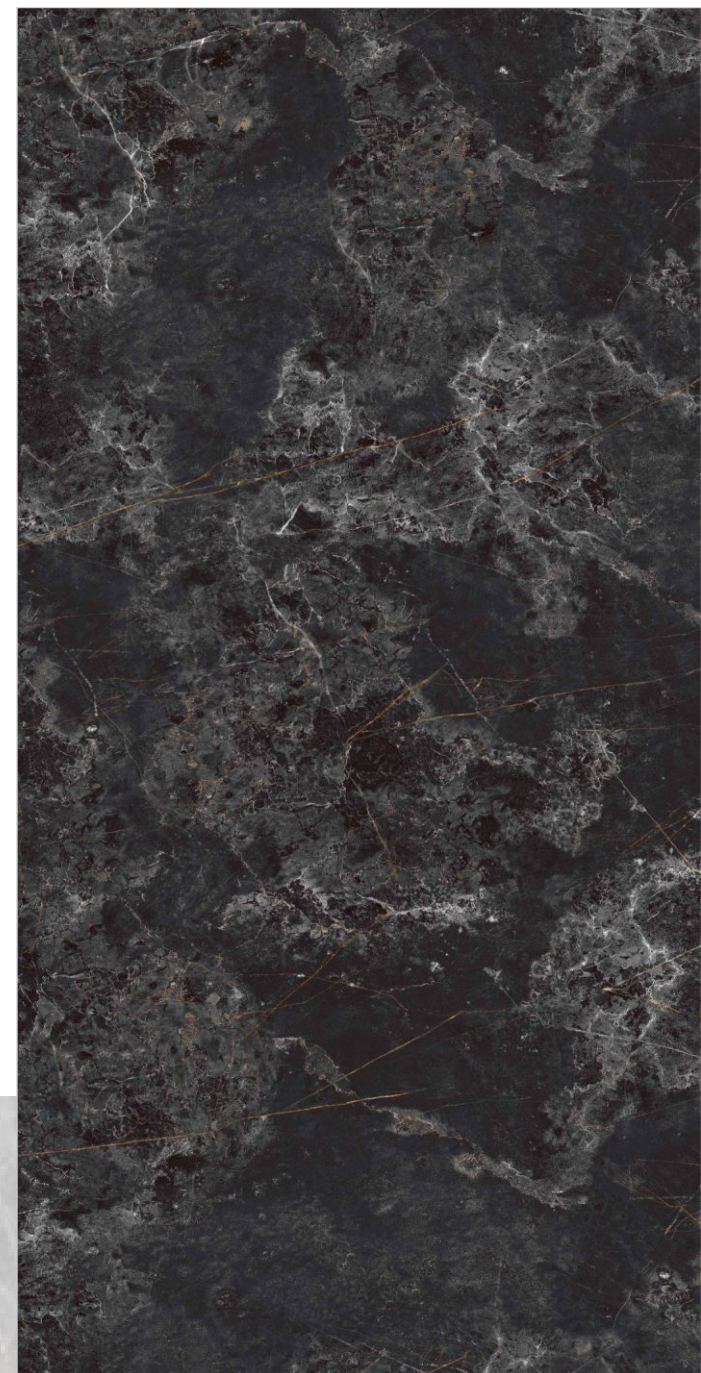

877 OCEAN ONYX BLU

TILES NAME
3014 PARADISE BLUE

FORMAT
600X1200MM

SURFACES
HIGH GLOSS

04
RANDOM

FLAVOUR[®]
GRANITO
Elegance of Nature ... Amplified

Back to
Index >>>

www.flavourgranito.com