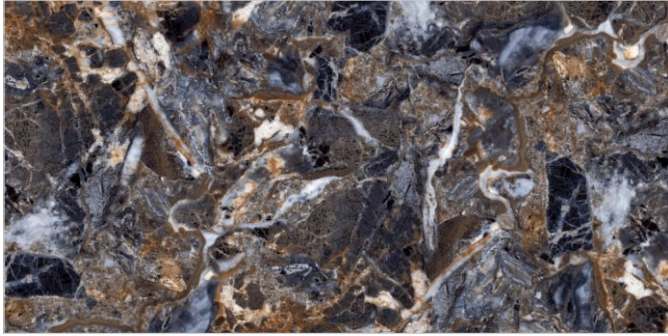

SURFACES
HIGH GLOSS

03
RANDOM

FLAVOUR[®]
GRANITO
Elegance of Nature ... Amplified

Back to
Index >>>

www.flavourgranito.com

823 FRENZY TEAL

TILES NAME
2994 HARLOW BLUE

FORMAT
600X1200MM