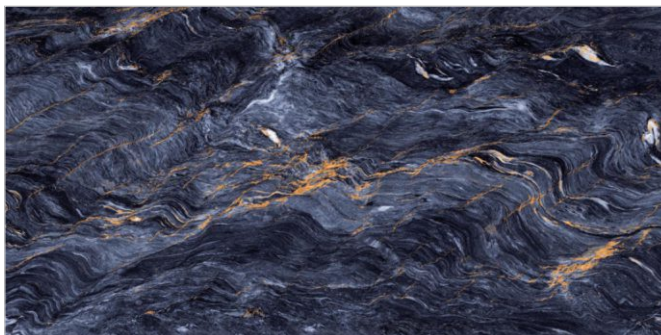

TILES NAME
2984 ARRIX BLUE

FORMAT
600X1200MM

SURFACES
HIGH GLOSS

04
RANDOM

FLAVOUR®
GRANITO

Elegance of Nature ... Amplified

Back to
Index >>>

www.flavourgranito.com