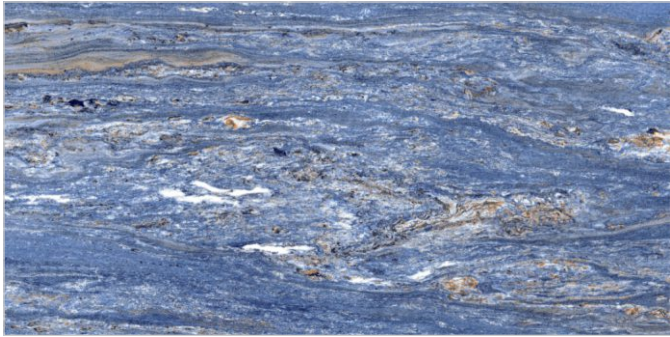

FLAVOUR[®]
GRANITO

Elegance of Nature ... Amplified

Back to
Index >>>

www.flavourgranito.com

2984 ARRIX BLUE

TILES NAME
915 BLUE STAR

FORMAT
600X1200MM

SURFACES
HIGH GLOSS