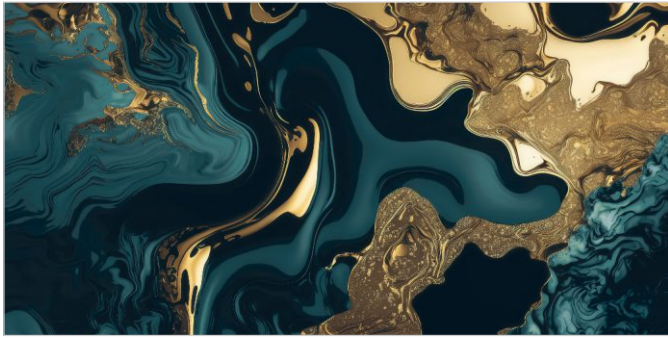

03
RANDOM

FLAVOUR[®]
GRANITO
Elegance of Nature ... Amplified

Back to
Index >>>

www.flavourgranito.com

GOLDEN VENIS BLUE

TILES NAME
GOLDEN VENIS TEAL

FORMAT
600X1200MM

SURFACES
HIGH GLOSS