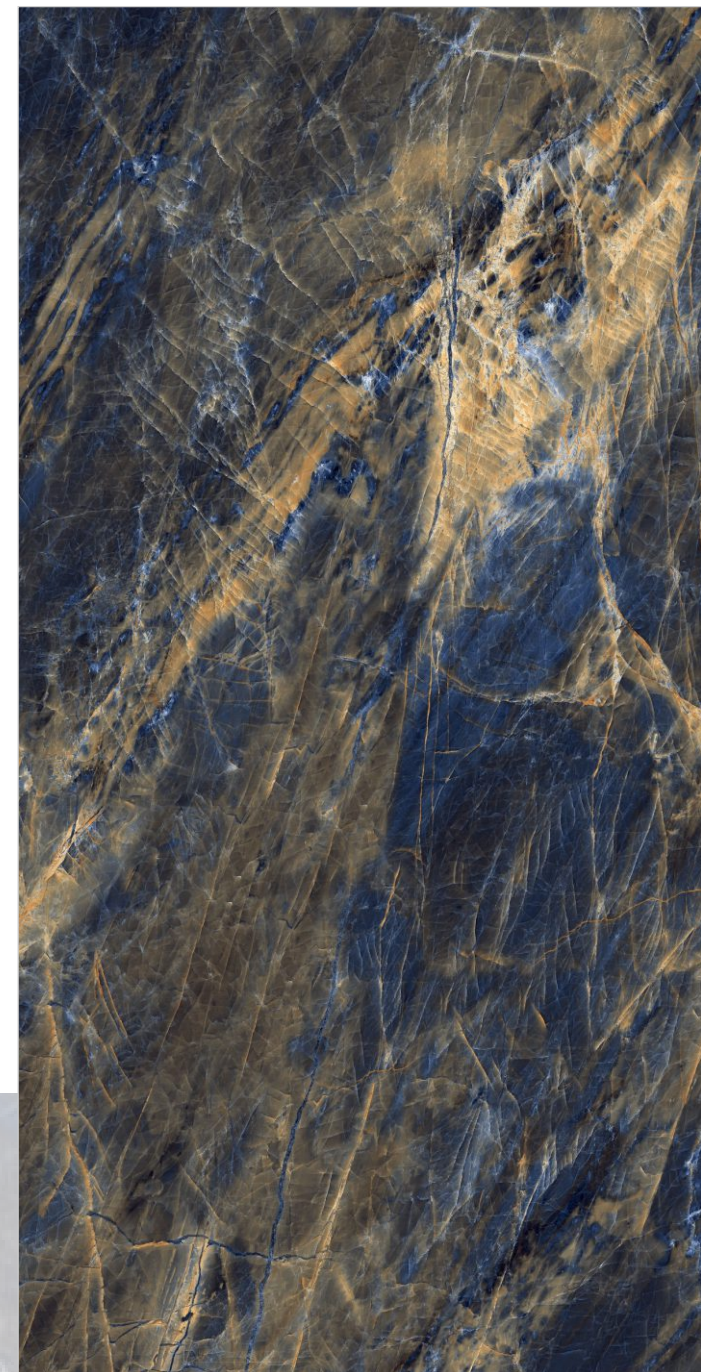

TILES NAME
3014 PARADISE BLUE

FORMAT
600X1200MM

SURFACES
HIGH GLOSS

04
RANDOM

FLAVOUR®
GRANITO
Elegance of Nature ... Amplified

Back to
Index >>>

www.flavourgranito.com