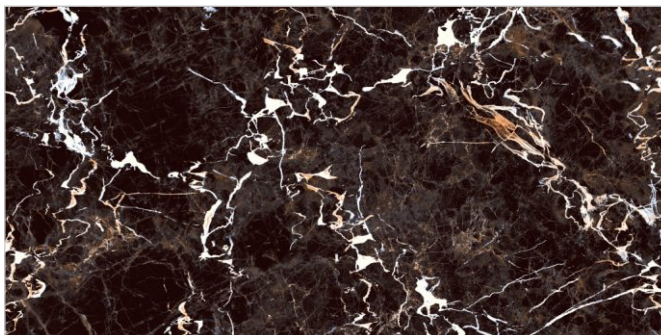

TILES NAME
CELESTIAL CHOCO

FORMAT
600X1200MM

SURFACES
HIGH GLOSS

04
RANDOM

FLAVOUR
GRANITO

Elegance of Nature ... Amplified

Back to
Index >>>

www.flavourgranito.com