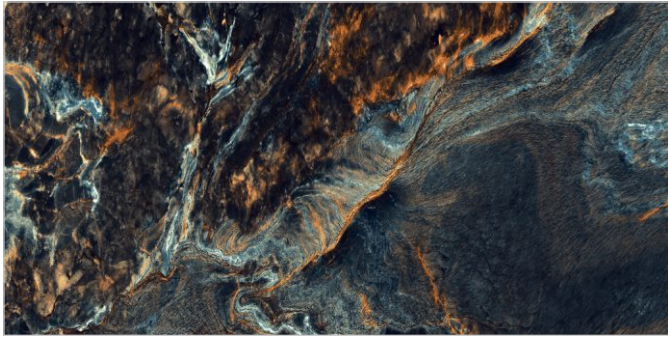

TILES NAME
STROMFRONT MULTI

FORMAT
600X1200MM

SURFACES
HIGH GLOSS

05
RANDOM

FLAVOUR
GRANITO
Elegance of Nature ... Amplified

Back to
Index >>>

www.flavourgranito.com