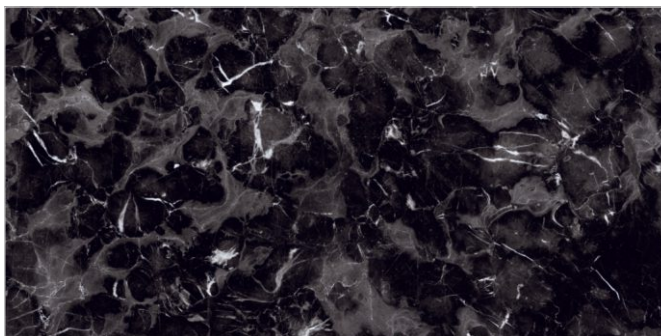

SURFACES
HIGH GLOSS

03
RANDOM

FLAVOUR
GRANITO
Elegance of Nature ... Amplified

Back to
Index >>>

www.flavourgranito.com

TILES NAME
2974 HEMILET BLACK

FORMAT
600X1200MM

SURFACES
HIGH GLOSS