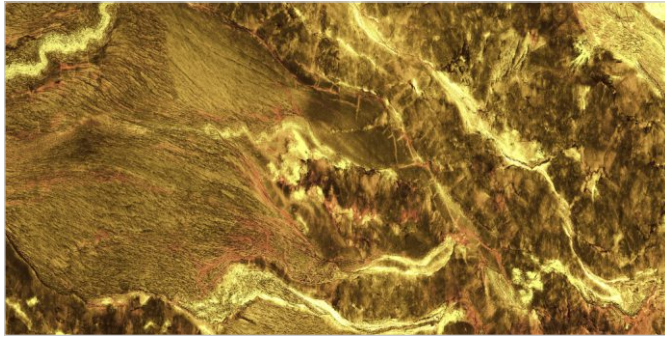

TILES NAME
STROMFRONT GOLD

FORMAT
600X1200MM

SURFACES
HIGH GLOSS

04
RANDOM

FLAVOUR®
GRANITO
Elegance of Nature... Amplified

Back to
Index >>>

www.flavourgranito.com