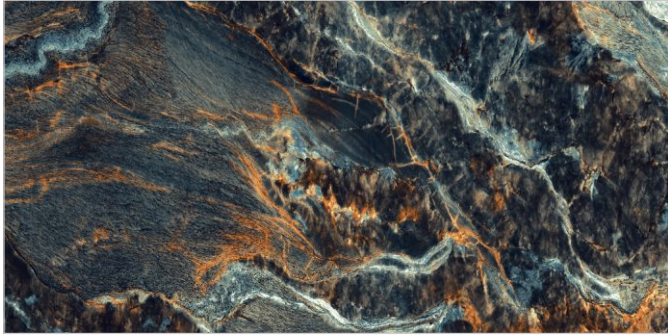

TILES NAME
STROMFRONT MULTI

FORMAT
600X1200MM

SURFACES
HIGH GLOSS

05
RANDOM

FLAVOUR
GRANITO
Elegance of Nature ... Amplified

Back to
Index >>>

www.flavourgranito.com