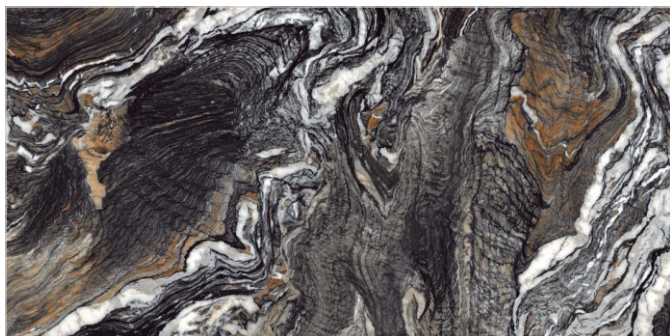

SURFACES
HIGH GLOSS

05
RANDOM

FLAVOUR[®]
GRANITO
Elegance of Nature ... Amplified

Back to
Index >>>

www.flavourgranito.com

TILES NAME
3011 ROSSETA PEBBLE

FORMAT
600X1200MM

SURFACES
HIGH GLOSS