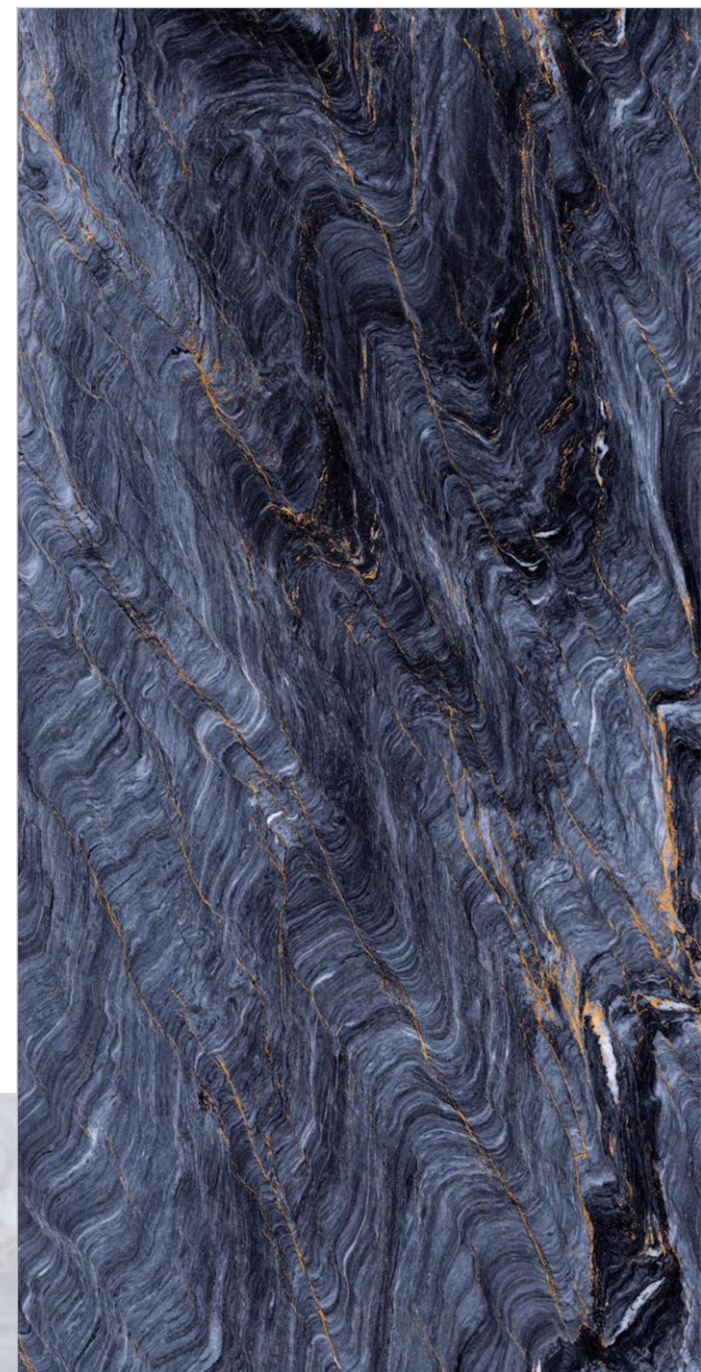

TILES NAME
2984 ARRIX BLUE

FORMAT
600X1200MM

SURFACES
HIGH GLOSS

04
RANDOM

FLAVOUR®
GRANITO

Elegance of Nature ... Amplified

Back to
Index >>>

www.flavourgranito.com