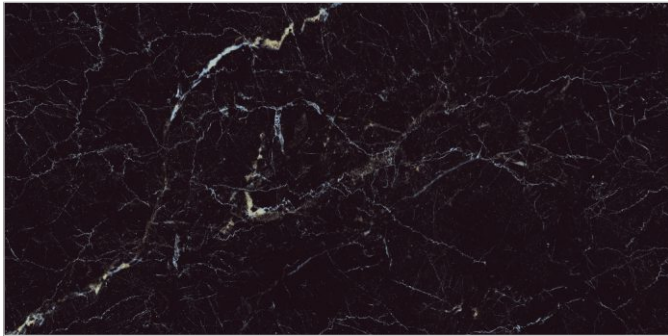

TILES NAME
SHATTERED NERO

FORMAT
600X1200MM

SURFACES
HIGH GLOSS

04
RANDOM

FLAVOUR®
GRANITO
Elegance of Nature ... Amplified

Back to
Index >>>

www.flavourgranito.com