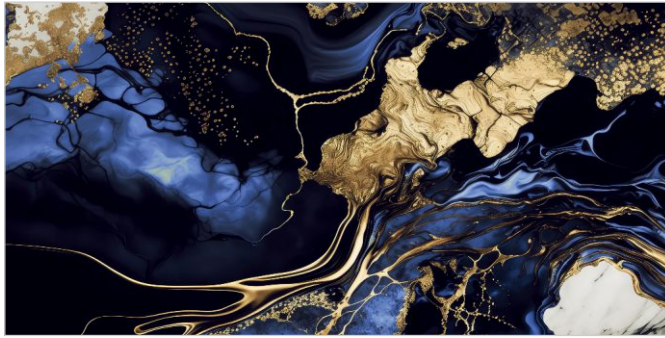

03
RANDOM

FLAVOUR
GRANITO
Elegance of Nature ... Amplified

Back to
Index >>>

www.flavourgranito.com

GOLDEN VENIS BLACK

TILES NAME
GOLDEN VENIS BLUE

FORMAT
600X1200MM

SURFACES
HIGH GLOSS