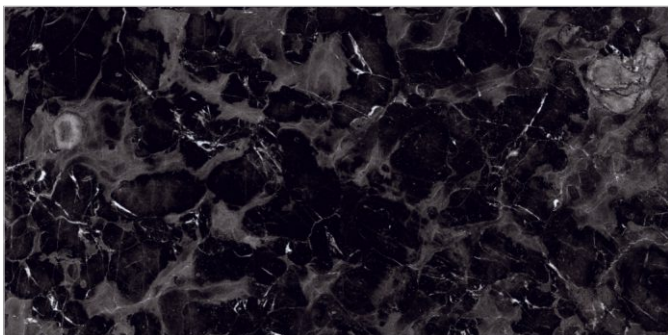

SURFACES
HIGH GLOSS

03
RANDOM

FLAVOUR
GRANITO
Elegance of Nature ... Amplified

Back to
Index >>>

www.flavourgranito.com

TILES NAME
2974 HEMILET BLACK

FORMAT
600X1200MM

SURFACES
HIGH GLOSS