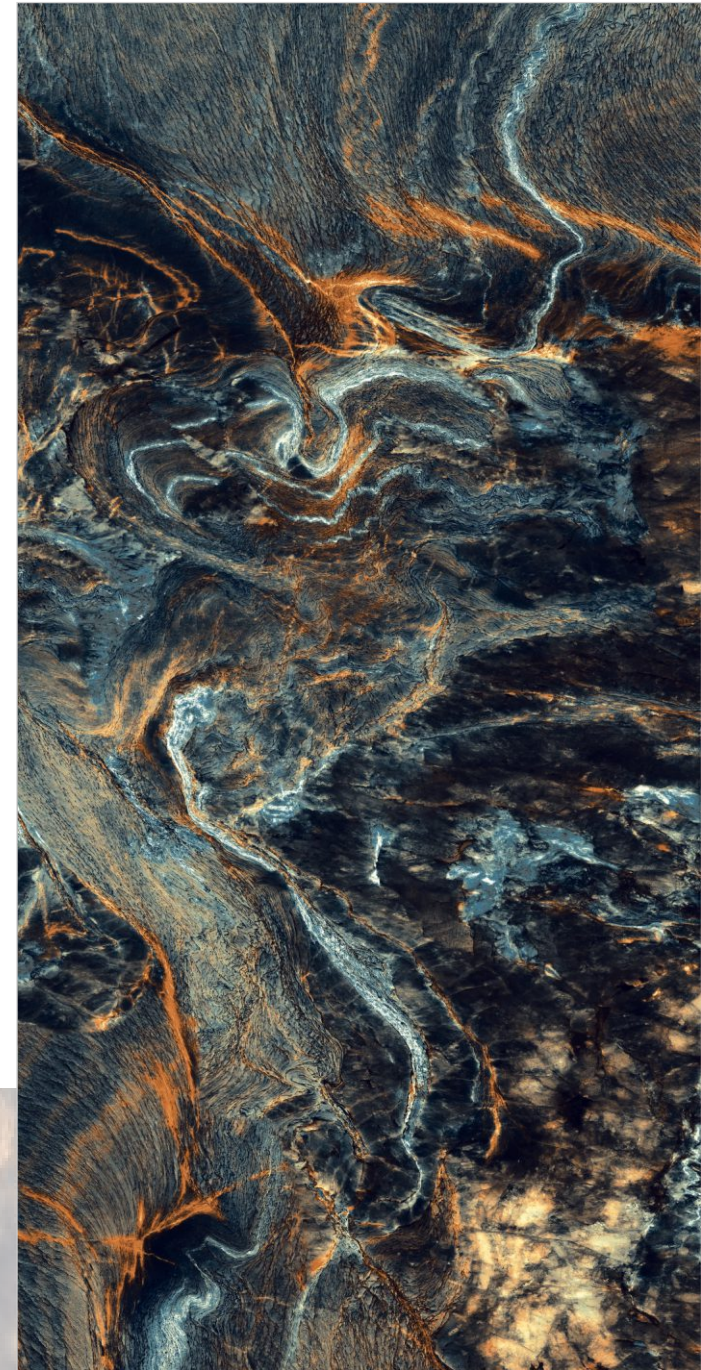

TILES NAME
STROMFRONT MULTI

FORMAT
600X1200MM

SURFACES
HIGH GLOSS

05
RANDOM

FLAVOUR
GRANITO
Elegance of Nature ... Amplified

Back to
Index >>>

www.flavourgranito.com