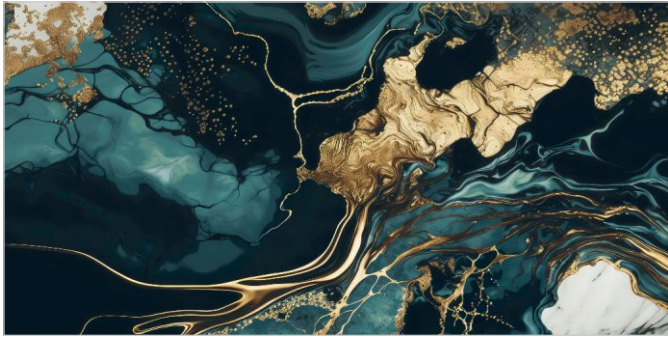

03
RANDOM

FLAVOUR[®]
GRANITO
Elegance of Nature ... Amplified

Back to
Index >>>

www.flavourgranito.com

GOLDEN VENIS BLUE

TILES NAME
GOLDEN VENIS TEAL

FORMAT
600X1200MM

SURFACES
HIGH GLOSS