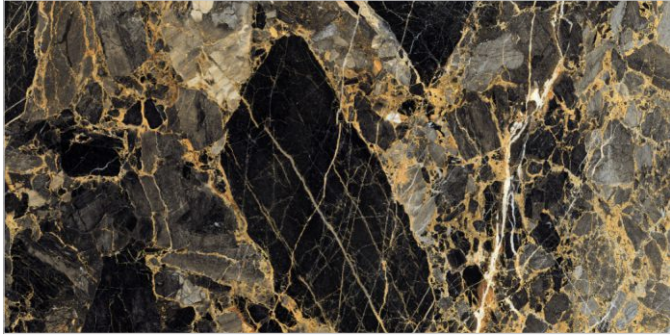

TILES NAME
3013 ECLIPSE BLACK

FORMAT
600X1200MM

SURFACES
HIGH GLOSS

04
RANDOM

FLAVOUR®
GRANITO
Elegance of Nature ... Amplified

Back to
Index >>>

www.flavourgranito.com