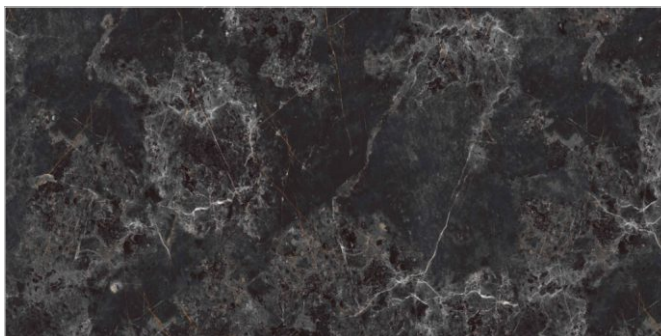

877 OCEAN ONYX BLU

TILES NAME
3014 PARADISE BLUE

FORMAT
600X1200MM

SURFACES
HIGH GLOSS

04
RANDOM

FLAVOUR[®]
GRANITO
Elegance of Nature ... Amplified

Back to
Index >>>

www.flavourgranito.com