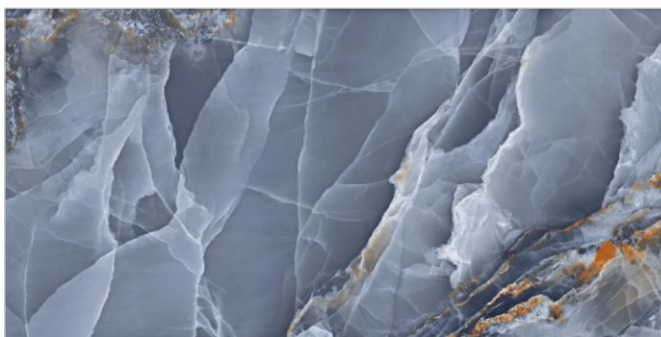

TILES NAME
1998 PREZIOSI GREEN

FORMAT
600X1200MM

SURFACES
HIGH GLOSS

05
RANDOM

FLAVOUR
GRANITO[®]
Elegance of Nature ... Amplified

Back to
Index >>>

www.flavourgranito.com

1998 PREZIOSI GREEN