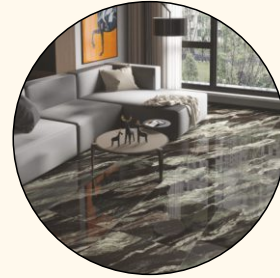

FINISHES : HIGH GLOSSY

Elevate your spaces with the flawless, glass-like shine of our **premium** tiles.