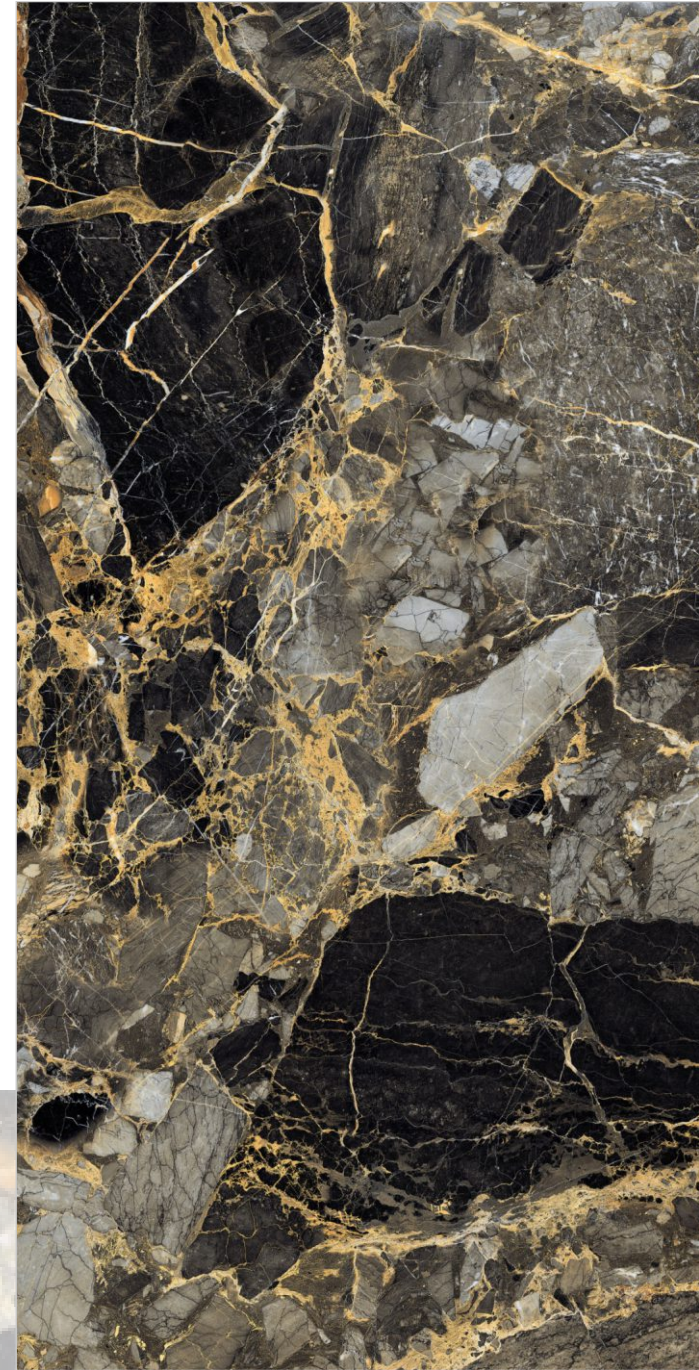

TILES NAME
3013 ECLIPSE BLACK

FORMAT
600X1200MM

SURFACES
HIGH GLOSS

04
RANDOM

FLAVOUR®
GRANITO
Elegance of Nature ... Amplified

Back to
Index >>>

www.flavourgranito.com