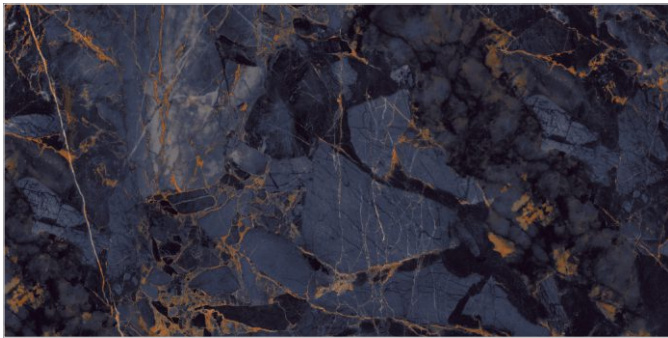

TILES NAME
THUNDERSTONE AQUA

FORMAT
600X1200MM

SURFACES
HIGH GLOSS

04
RANDOM

FLAVOUR[®]
GRANITO
Elegance of Nature ... Amplified

Back to
Index >>>

www.flavourgranito.com

TILES NAME
THUNDERSTONE BLUE