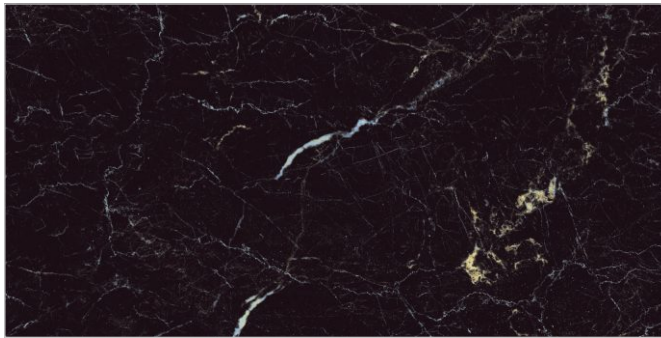

TILES NAME
SHATTERED NERO

FORMAT
600X1200MM

SURFACES
HIGH GLOSS

04
RANDOM

FLAVOUR®
GRANITO
Elegance of Nature ... Amplified

Back to
Index >>>

www.flavourgranito.com