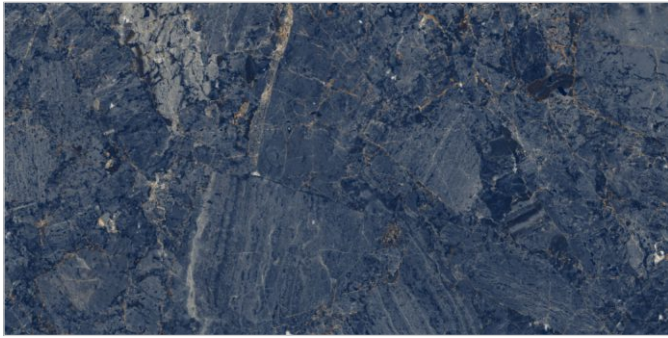

TILES NAME
3005 OPELO BLUE

FORMAT
600X1200MM

SURFACES
HIGH GLOSS

03
RANDOM

FLAVOUR®
GRANITO
Elegance of Nature ... Amplified

Back to
Index >>>

www.flavourgranito.com