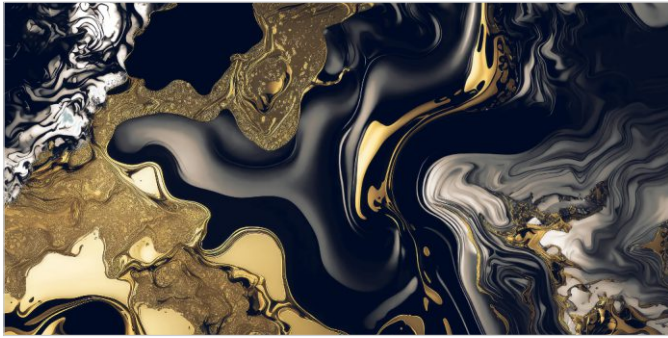

SURFACES
HIGH GLOSS

04
RANDOM

FLAVOUR
GRANITO[®]
Elegance of Nature ... Amplified

Back to
Index >>>

www.flavourgranito.com

TILES NAME
GOLDEN VENIS BLACK

FORMAT
600X1200MM

SURFACES
HIGH GLOSS