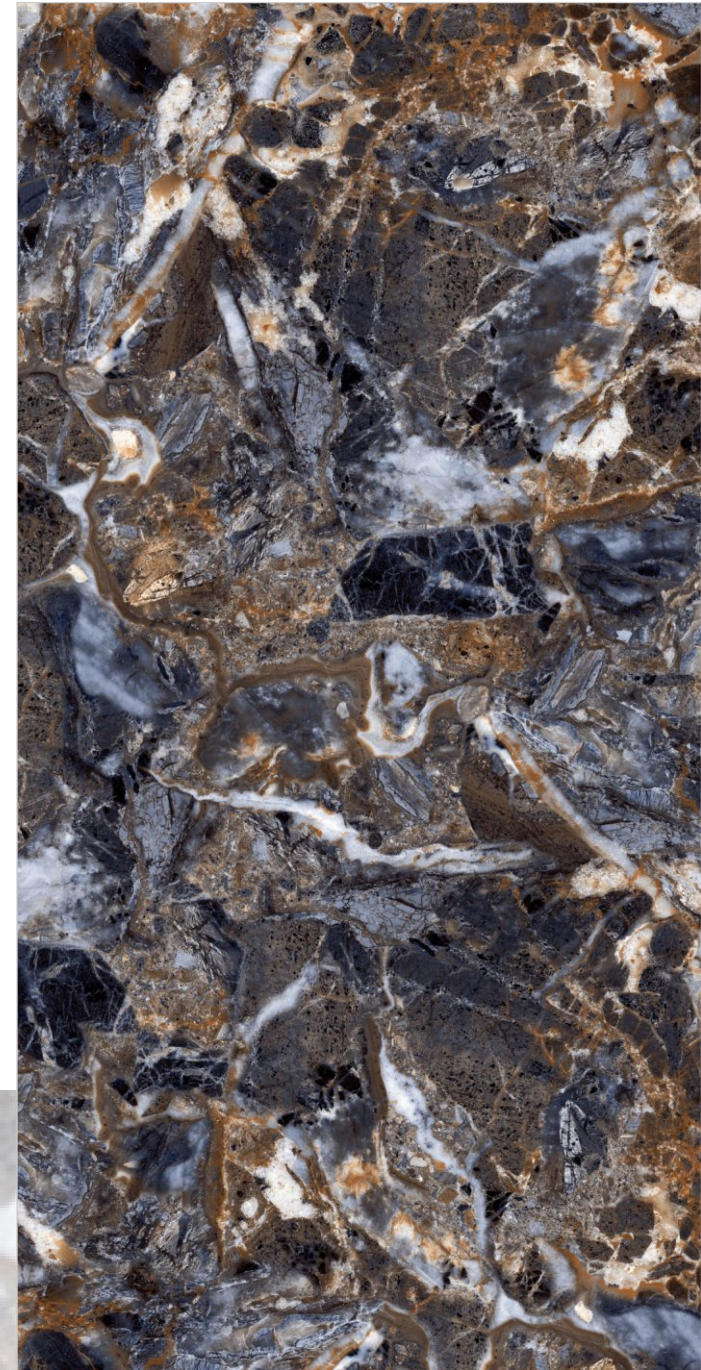

SURFACES
HIGH GLOSS

03
RANDOM

FLAVOUR[®]
GRANITO
Elegance of Nature ... Amplified

Back to
Index >>>

www.flavourgranito.com

823 FRENZY TEAL

TILES NAME
2994 HARLOW BLUE

FORMAT
600X1200MM