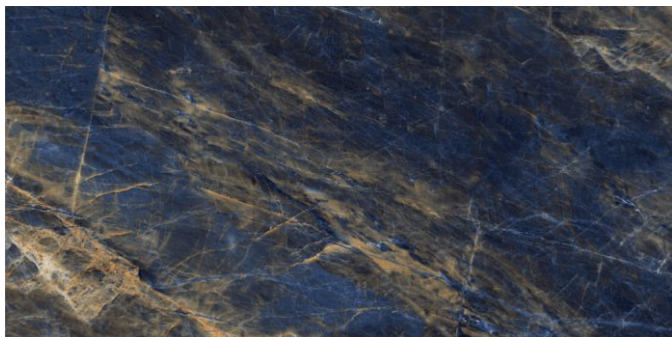

TILES NAME
3014 PARADISE BLUE

FORMAT
600X1200MM

SURFACES
HIGH GLOSS

04
RANDOM

FLAVOUR®
GRANITO
Elegance of Nature ... Amplified

Back to
Index >>>

www.flavourgranito.com