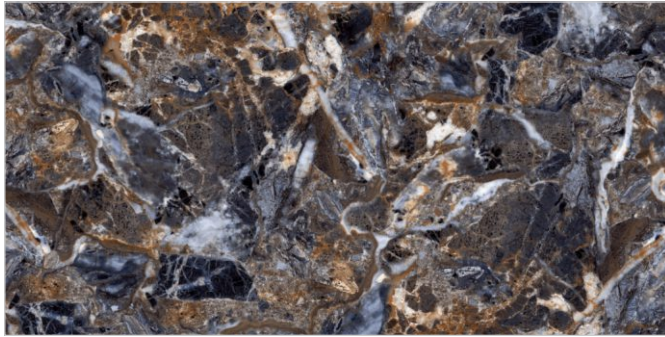

SURFACES
HIGH GLOSS

03
RANDOM

FLAVOUR[®]
GRANITO
Elegance of Nature ... Amplified

Back to
Index >>>

www.flavourgranito.com

823 FRENZY TEAL

TILES NAME
2994 HARLOW BLUE

FORMAT
600X1200MM