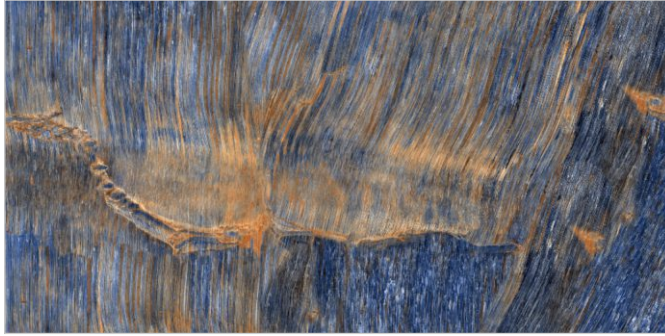

FORMAT
600X1200MM

SURFACES
HIGH GLOSS

04
RANDOM

FLAVOUR[®]
GRANITO
Elegance of Nature ... Amplified

Back to
Index >>>

www.flavourgranito.com

TILES NAME
2990 ELMAS BLUE

FORMAT
600X1200MM