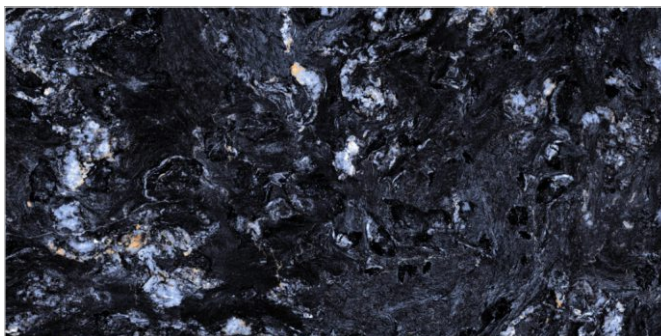

TILES NAME
3020 SEVYA BLACK

FORMAT
600X1200MM

SURFACES
HIGH GLOSS

04
RANDOM

FLAVOUR®
GRANITO
Elegance of Nature ... Amplified

Back to
Index >>>

www.flavourgranito.com