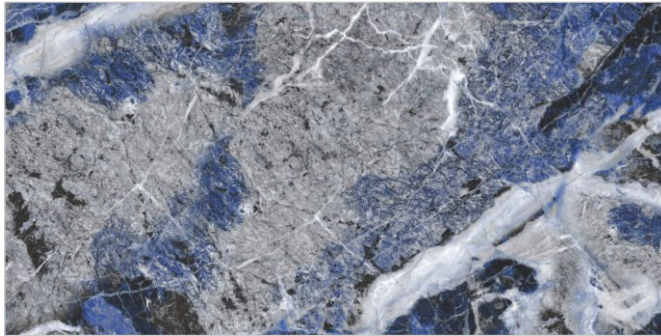

www.flavourgranito.com

TILES NAME
3031 TRIVIZA BLACK

FORMAT
600X1200MM

SURFACES
HIGH GLOSS

02
RANDOM

FLAVOUR[®]
GRANITO
Elegance of Nature ... Amplified

Back to
Index >>>

www.flavourgranito.com