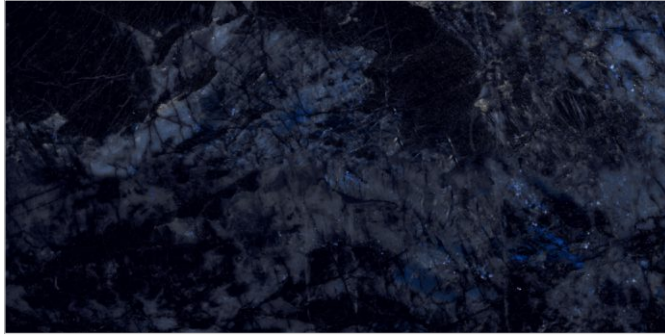

TILES NAME
3018 MILANO AZUL

FORMAT
600X1200MM

SURFACES
HIGH GLOSS

04
RANDOM

FLAVOUR®
GRANITO
Elegance of Nature ... Amplified

Back to
Index >>>

www.flavourgranito.com