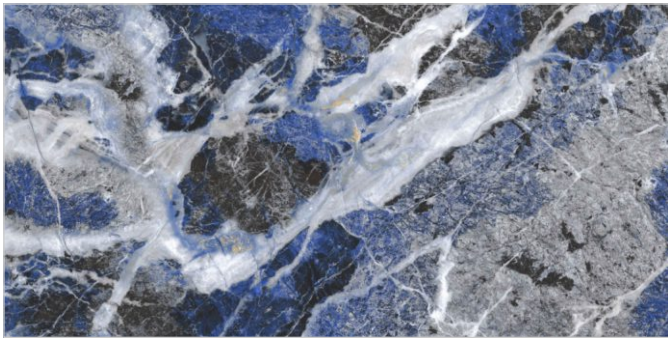

www.flavourgranito.com

TILES NAME
3031 TRIVIZA BLACK

FORMAT
600X1200MM

SURFACES
HIGH GLOSS

02
RANDOM

FLAVOUR[®]
GRANITO
Elegance of Nature ... Amplified

Back to
Index >>>

www.flavourgranito.com