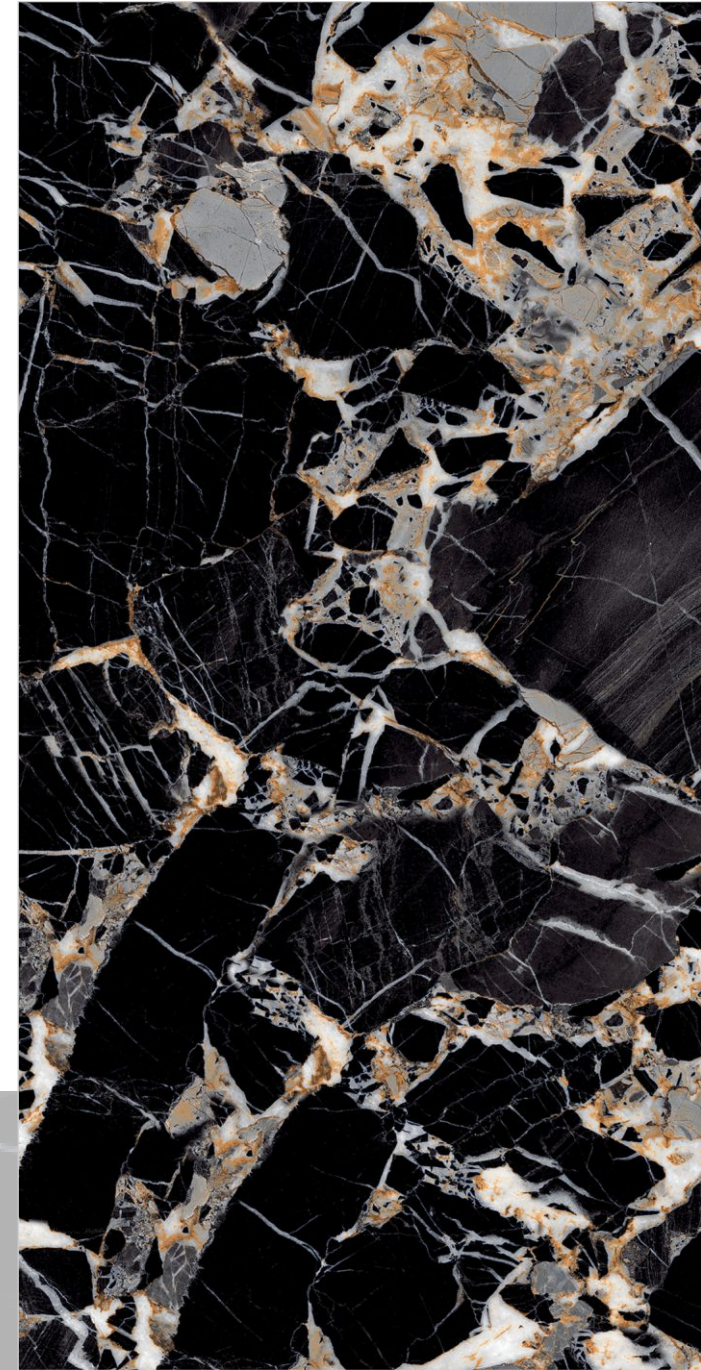

04
RANDOM

FLAVOUR
GRANITO®

Elegance of Nature ... Amplified

Back to
Index >>>

www.flavourgranito.com

TILES NAME
3010 IMPALA BLACK

FORMAT
600X1200MM

SURFACES
HIGH GLOSS