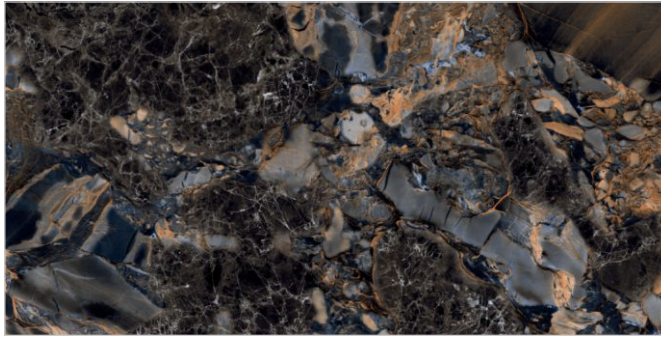

TILES NAME
2941 BRESTIGE BROWN

FORMAT
600X1200MM

SURFACES
HIGH GLOSS

03
RANDOM

FLAVOUR®
GRANITO
Elegance of Nature ... Amplified

Back to
Index >>>

www.flavourgranito.com