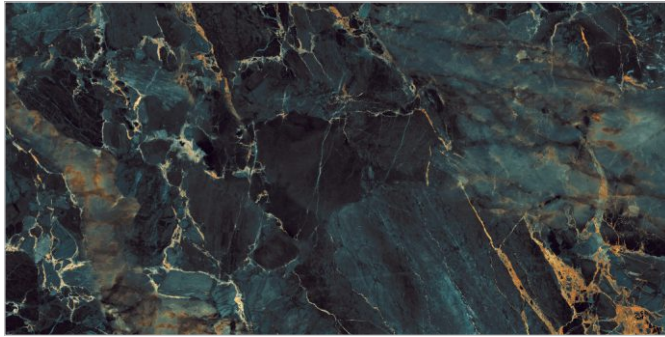

www.flavourgranito.com

TILES NAME
STROMFRONT MULTI

FORMAT
600X1200MM

SURFACES
HIGH GLOSS

05
RANDOM

FLAVOUR
GRANITO
Elegance of Nature ... Amplified

Back to
Index >>>

www.flavourgranito.com