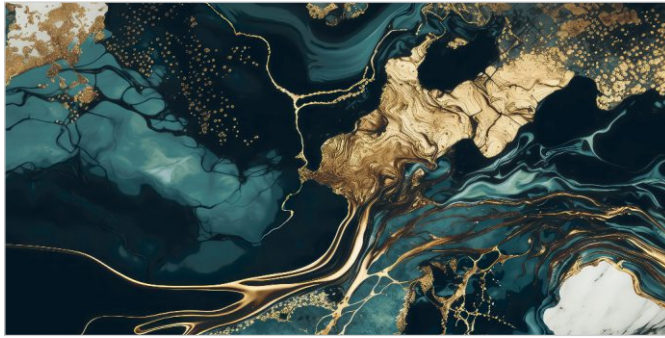

03
RANDOM

FLAVOUR[®]
GRANITO
Elegance of Nature ... Amplified

Back to
Index >>>

www.flavourgranito.com

GOLDEN VENIS BLUE

TILES NAME
GOLDEN VENIS TEAL

FORMAT
600X1200MM

SURFACES
HIGH GLOSS