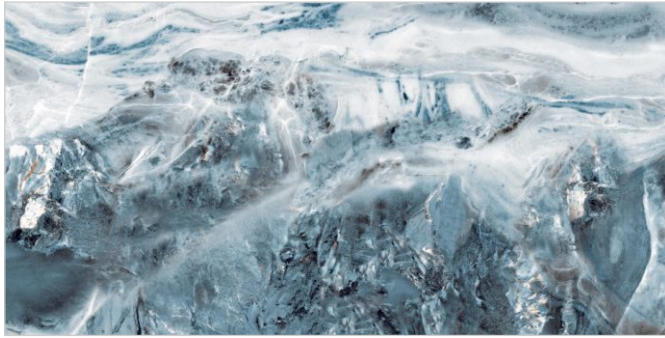

TILES NAME
2987 ROVER AQUA

FORMAT
600X1200MM

SURFACES
HIGH GLOSS

04
RANDOM

FLAVOUR®
GRANITO
Elegance of Nature ... Amplified

Back to **Index** >>>

www.flavourgranito.com