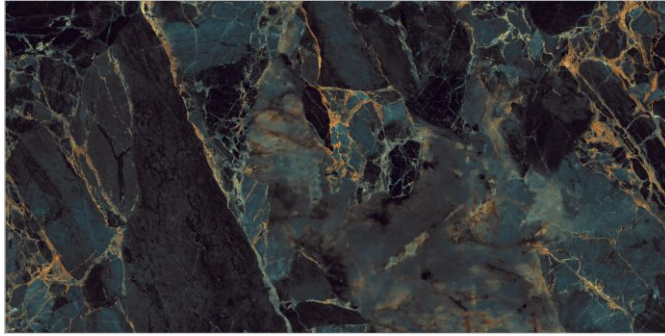

www.flavourgranito.com

TILES NAME
STROMFRONT MULTI

FORMAT
600X1200MM

SURFACES
HIGH GLOSS

05
RANDOM

FLAVOUR
GRANITO
Elegance of Nature ... Amplified

Back to
Index >>>

www.flavourgranito.com