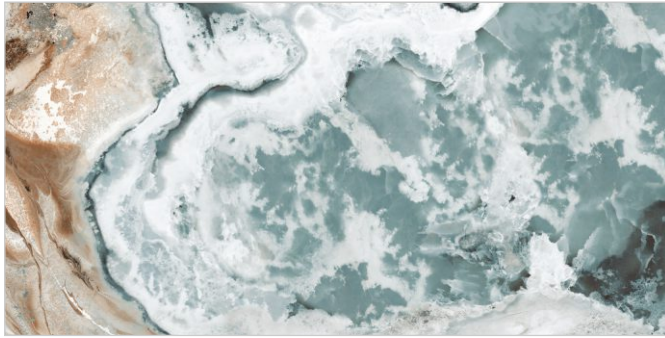

TILES NAME
957 PLANET BLUE

FORMAT
600X1200MM

SURFACES
HIGH GLOSS

04
RANDOM

FLAVOUR
GRANITO[®]
Elegance of Nature ... Amplified

Back to
Index >>>

www.flavourgranito.com

957 PLANET BLUE