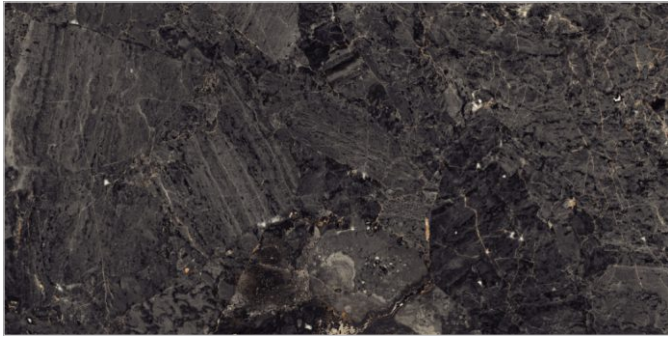

03
RANDOM

FLAVOUR[®]
GRANITO
Elegance of Nature ... Amplified

Back to
Index >>>

www.flavourgranito.com

GOLDEN VENIS TEAL

TILES NAME
3004 OPELO BLACK

FORMAT
600X1200MM

SURFACES
HIGH GLOSS