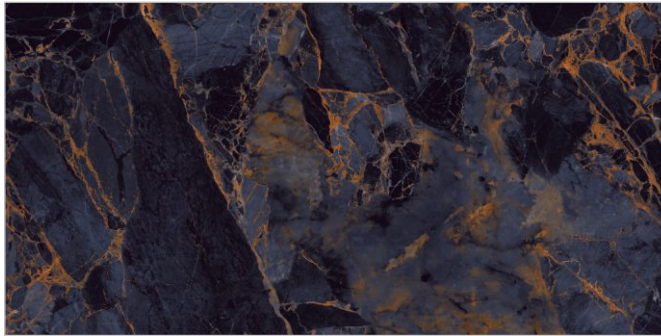

TILES NAME
THUNDERSTONE AQUA

FORMAT
600X1200MM

SURFACES
HIGH GLOSS

04
RANDOM

FLAVOUR[®]
GRANITO
Elegance of Nature ... Amplified

Back to
Index >>>

www.flavourgranito.com

TILES NAME
THUNDERSTONE BLUE