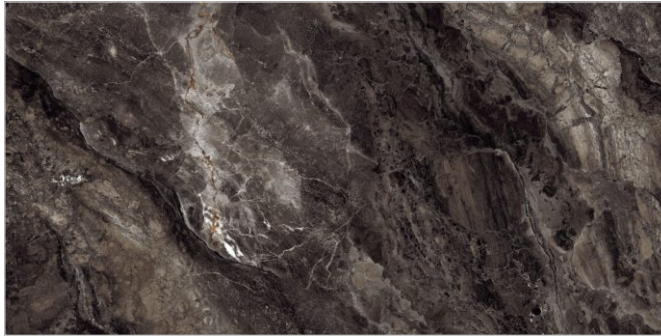

TILES NAME
3012 LUCIDO BLACK

FORMAT
600X1200MM

SURFACES
HIGH GLOSS

05
RANDOM

FLAVOUR
GRANITO
Elegance of Nature ... Amplified

Back to
Index >>>

www.flavourgranito.com