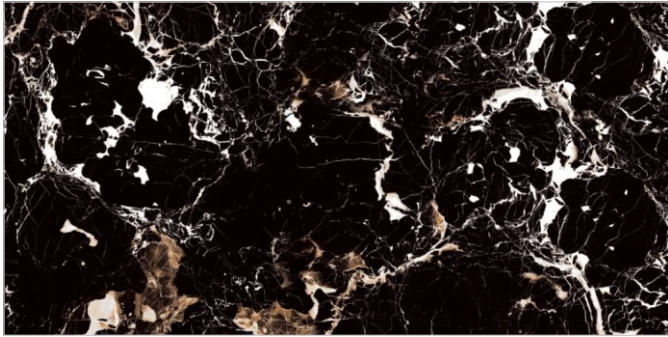

TILES NAME
3031 TRIVIZA BLACK

FORMAT
600X1200MM

SURFACES
HIGH GLOSS

02
RANDOM

FLAVOUR®
GRANITO
Elegance of Nature ... Amplified

Back to
Index >>>

www.flavourgranito.com