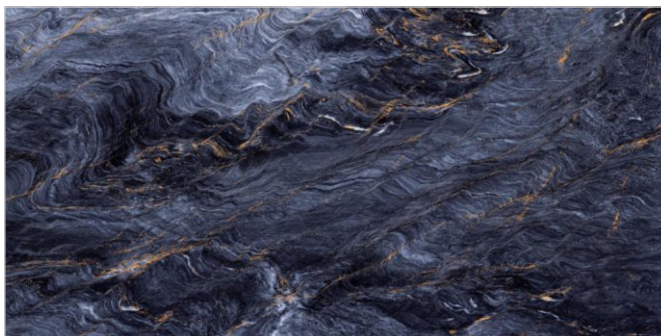

TILES NAME
2984 ARRIX BLUE

FORMAT
600X1200MM

SURFACES
HIGH GLOSS

04
RANDOM

FLAVOUR®
GRANITO

Elegance of Nature ... Amplified

Back to
Index >>>

www.flavourgranito.com