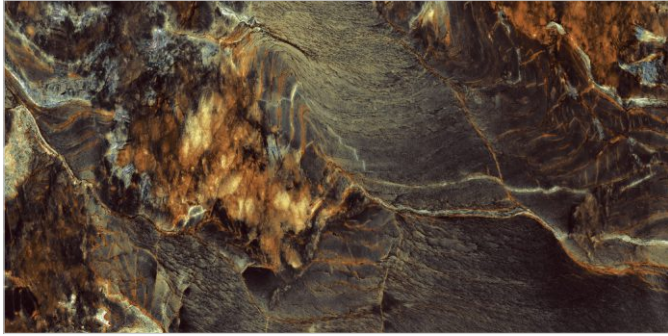

TILES NAME
STROMFRONT GREEN

FORMAT
600X1200MM

SURFACES
HIGH GLOSS

04
RANDOM

FLAVOUR®
GRANITO
Elegance of Nature ... Amplified

Back to
Index >>>

www.flavourgranito.com