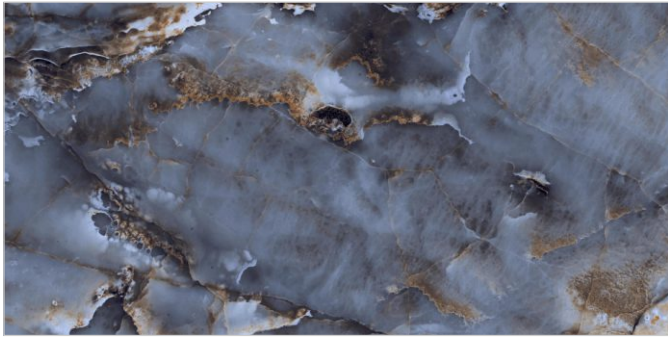

FORMAT
600X1200MM

SURFACES
HIGH GLOSS

04
RANDOM

FLAVOUR[®]
GRANITO
Elegance of Nature ... Amplified

Back to
Index >>>

www.flavourgranito.com

TILES NAME
2988 RIVOLAND BLUE

FORMAT
600X1200MM