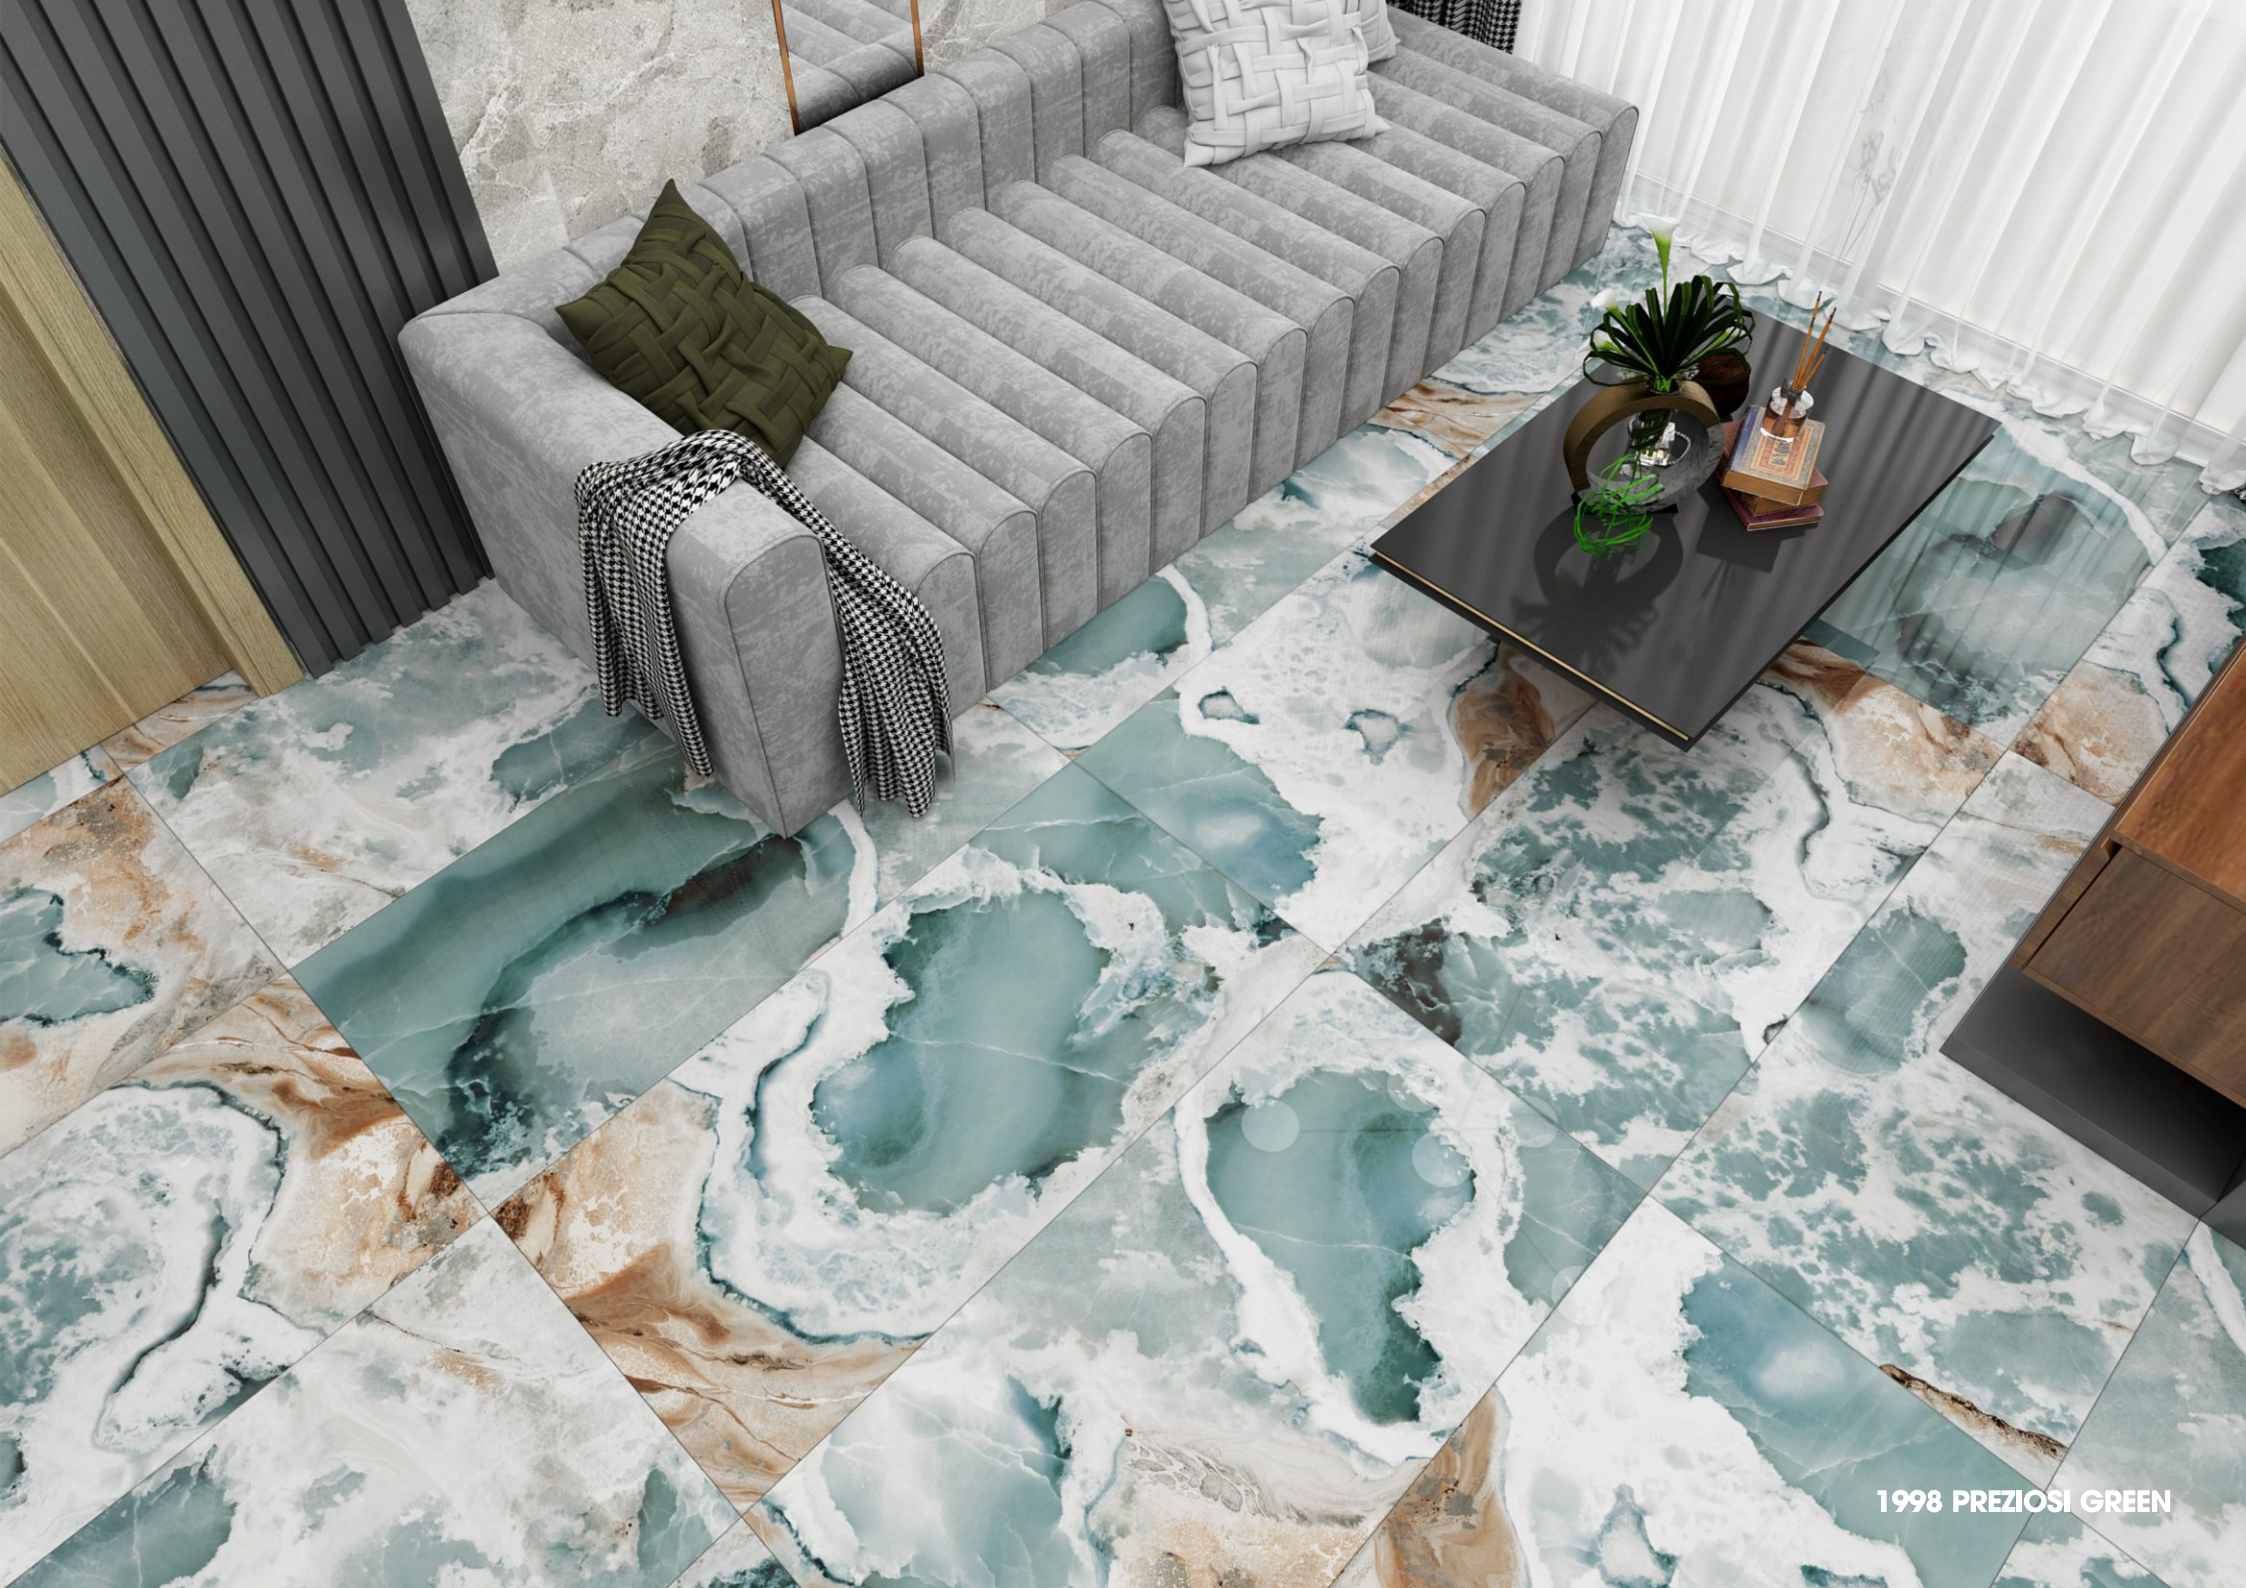

TILES NAME
1998 PREZIOSI GREEN

FORMAT
600X1200MM

SURFACES
HIGH GLOSS

05
RANDOM

FLAVOUR
GRANITO[®]
Elegance of Nature ... Amplified

Back to
Index >>>

www.flavourgranito.com

1998 PREZIOSI GREEN