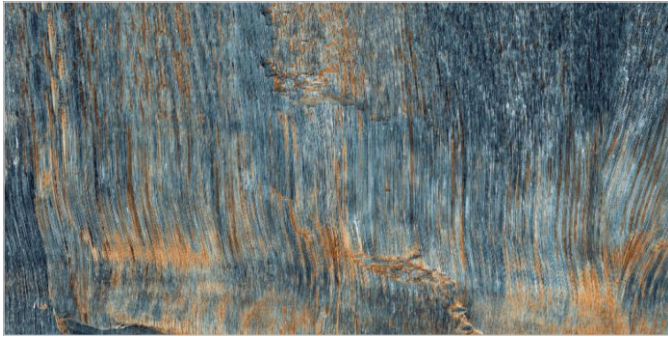

FORMAT
600X1200MM

SURFACES
HIGH GLOSS

01
RANDOM

FLAVOUR
GRANITO[®]
Elegance of Nature ... Amplified

Back to
Index >>>

www.flavourgranito.com

905 BLACK STAR

TILES NAME
2989 ELMAS AQUA