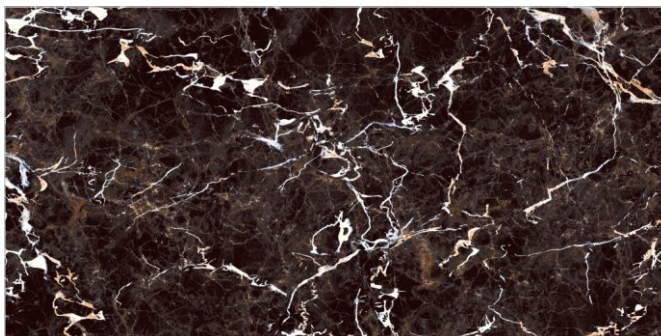

TILES NAME
CELESTIAL CHOCO

FORMAT
600X1200MM

SURFACES
HIGH GLOSS

04
RANDOM

FLAVOUR
GRANITO

Elegance of Nature ... Amplified

Back to
Index >>>

www.flavourgranito.com