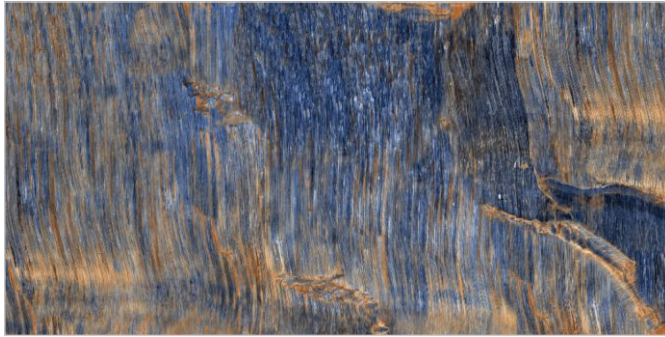

FORMAT
600X1200MM

SURFACES
HIGH GLOSS

04
RANDOM

FLAVOUR[®]
GRANITO
Elegance of Nature ... Amplified

Back to
Index >>>

www.flavourgranito.com

TILES NAME
2990 ELMAS BLUE

FORMAT
600X1200MM