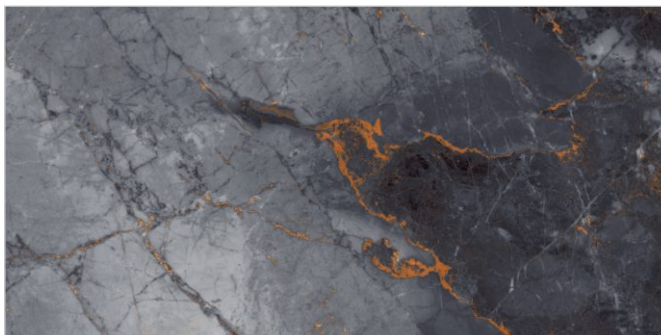

TILES NAME
3006 PULSE ONYX BLUE

FORMAT
600X1200MM

SURFACES
HIGH GLOSS

04
RANDOM

FLAVOUR[®]
GRANITO
Elegance of Nature ... Amplified

Back to
Index >>>

www.flavourgranito.com

TILES NAME
2955 RENORI BLUE