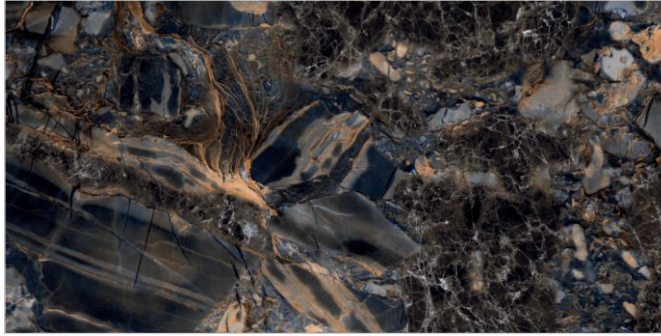

TILES NAME
2941 BRESTIGE BROWN

FORMAT
600X1200MM

SURFACES
HIGH GLOSS

03
RANDOM

FLAVOUR®
GRANITO
Elegance of Nature ... Amplified

Back to
Index >>>

www.flavourgranito.com