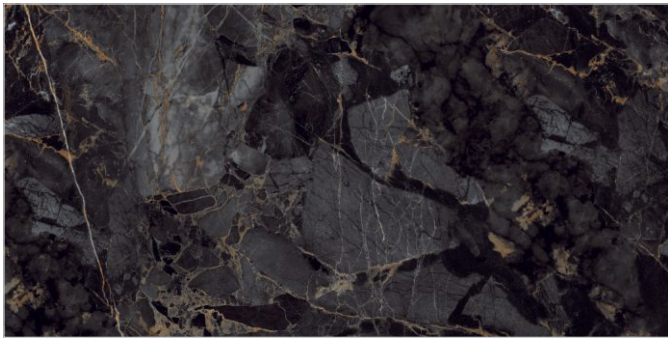

FORMAT
600X1200MM

SURFACES
HIGH GLOSS

04
RANDOM

FLAVOUR[®]
GRANITO
Elegance of Nature ... Amplified

Back to
Index >>>

www.flavourgranito.com

TILES NAME
THUNDERSTONE NERO

FORMAT
600X1200MM