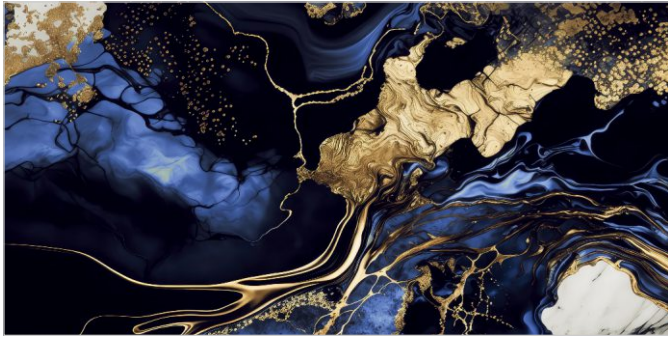

03
RANDOM

FLAVOUR
GRANITO
Elegance of Nature ... Amplified

Back to
Index >>>

www.flavourgranito.com

GOLDEN VENIS BLACK

TILES NAME
GOLDEN VENIS BLUE

FORMAT
600X1200MM

SURFACES
HIGH GLOSS