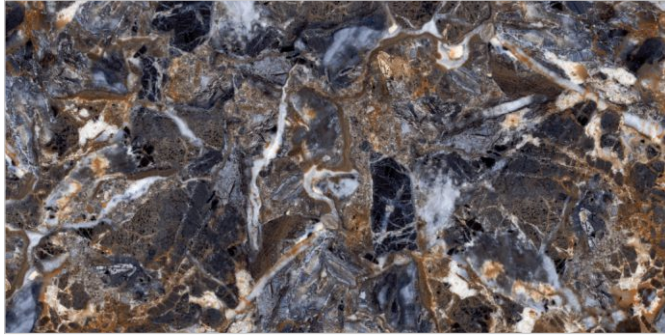

SURFACES
HIGH GLOSS

03
RANDOM

FLAVOUR[®]
GRANITO
Elegance of Nature ... Amplified

Back to
Index >>>

www.flavourgranito.com

823 FRENZY TEAL

TILES NAME
2994 HARLOW BLUE

FORMAT
600X1200MM