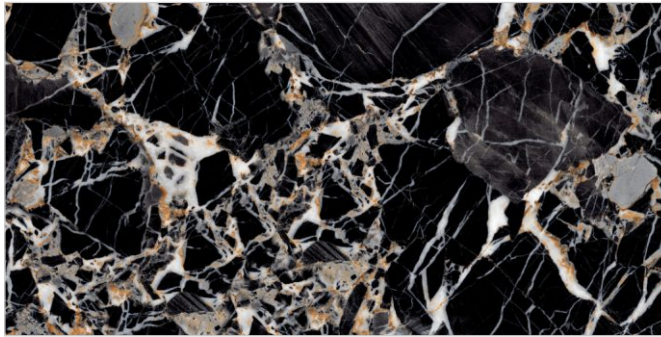

04
RANDOM

FLAVOUR
GRANITO®

Elegance of Nature ... Amplified

Back to
Index >>>

www.flavourgranito.com

TILES NAME
3010 IMPALA BLACK

FORMAT
600X1200MM

SURFACES
HIGH GLOSS