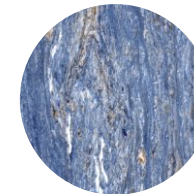

**THUNDERSTONE
BLUE**

**THUNDERSTONE
NERO**

**3032 AMEZA
AQUA**

**2984 ARRIX
BLUE**

**915 BLUE
STAR**

**2941 BRESTIGE
BROWN**

Our 600x1200mm Ceramic Tiles Are Designed To Bring A Sense Of Spaciousness And Sophistication To Any Interior. With Their Large Format, These Tiles Create Seamless Surfaces That Enhance The Flow Of Light And Space, Making Rooms Feel Bigger And More Open