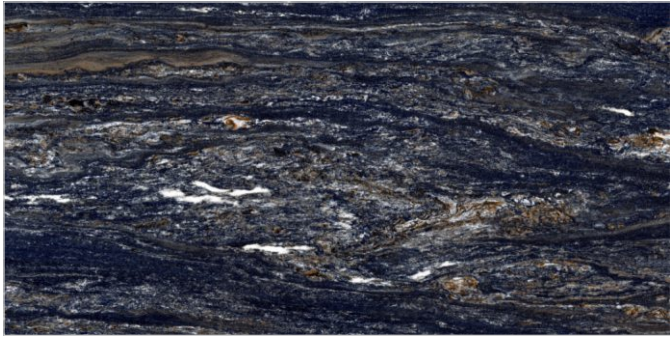

TILES NAME
886 BLACK PEPPER

FORMAT
600X1200MM

SURFACES
HIGH GLOSS

03
RANDOM

FLAVOUR[®]
GRANITO
Elegance of Nature ... Amplified

Back to
Index >>>

www.flavourgranito.com

TILES NAME
905 BLACK STAR