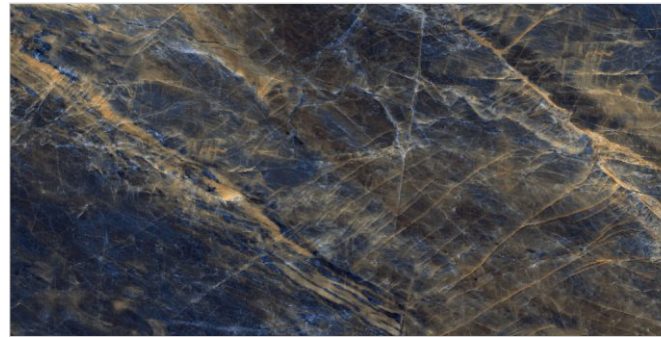

TILES NAME
3014 PARADISE BLUE

FORMAT
600X1200MM

SURFACES
HIGH GLOSS

04
RANDOM

FLAVOUR®
GRANITO
Elegance of Nature ... Amplified

Back to
Index >>>

www.flavourgranito.com