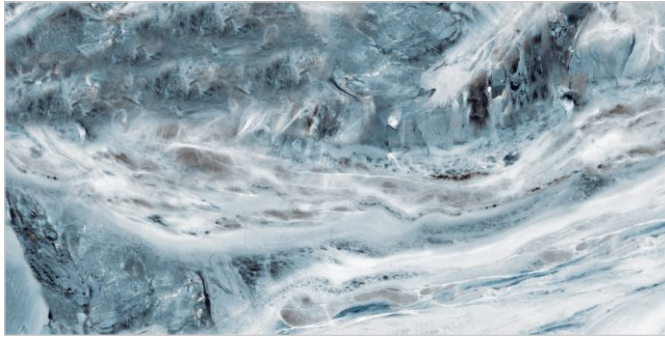

TILES NAME
2987 ROVER AQUA

FORMAT
600X1200MM

SURFACES
HIGH GLOSS

04
RANDOM

FLAVOUR®
GRANITO
Elegance of Nature ... Amplified

Back to **Index** >>>

www.flavourgranito.com