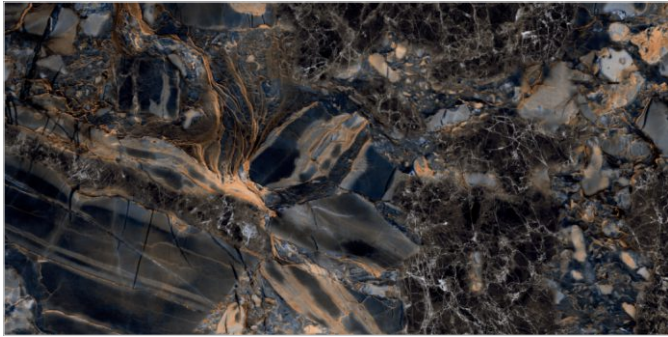

TILES NAME
2941 BRESTIGE BROWN

FORMAT
600X1200MM

SURFACES
HIGH GLOSS

03
RANDOM

FLAVOUR®
GRANITO
Elegance of Nature ... Amplified

Back to
Index >>>

www.flavourgranito.com