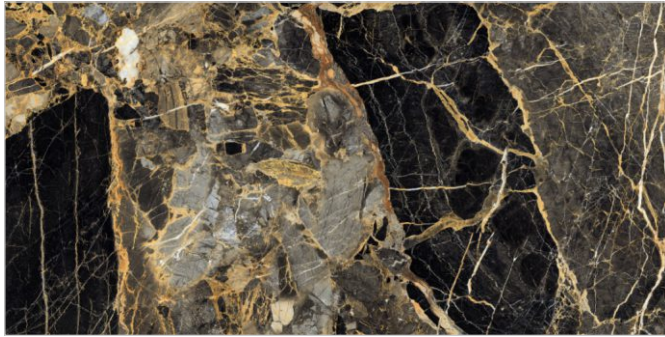

TILES NAME
3013 ECLIPSE BLACK

FORMAT
600X1200MM

SURFACES
HIGH GLOSS

04
RANDOM

FLAVOUR®
GRANITO
Elegance of Nature ... Amplified

Back to
Index >>>

www.flavourgranito.com