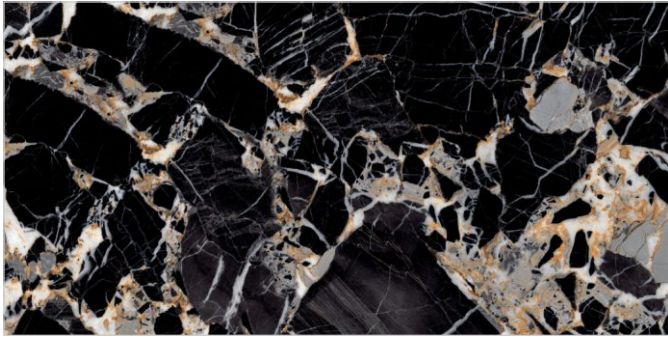

04
RANDOM

FLAVOUR
GRANITO®

Elegance of Nature ... Amplified

Back to
Index >>>

www.flavourgranito.com

TILES NAME
3010 IMPALA BLACK

FORMAT
600X1200MM

SURFACES
HIGH GLOSS