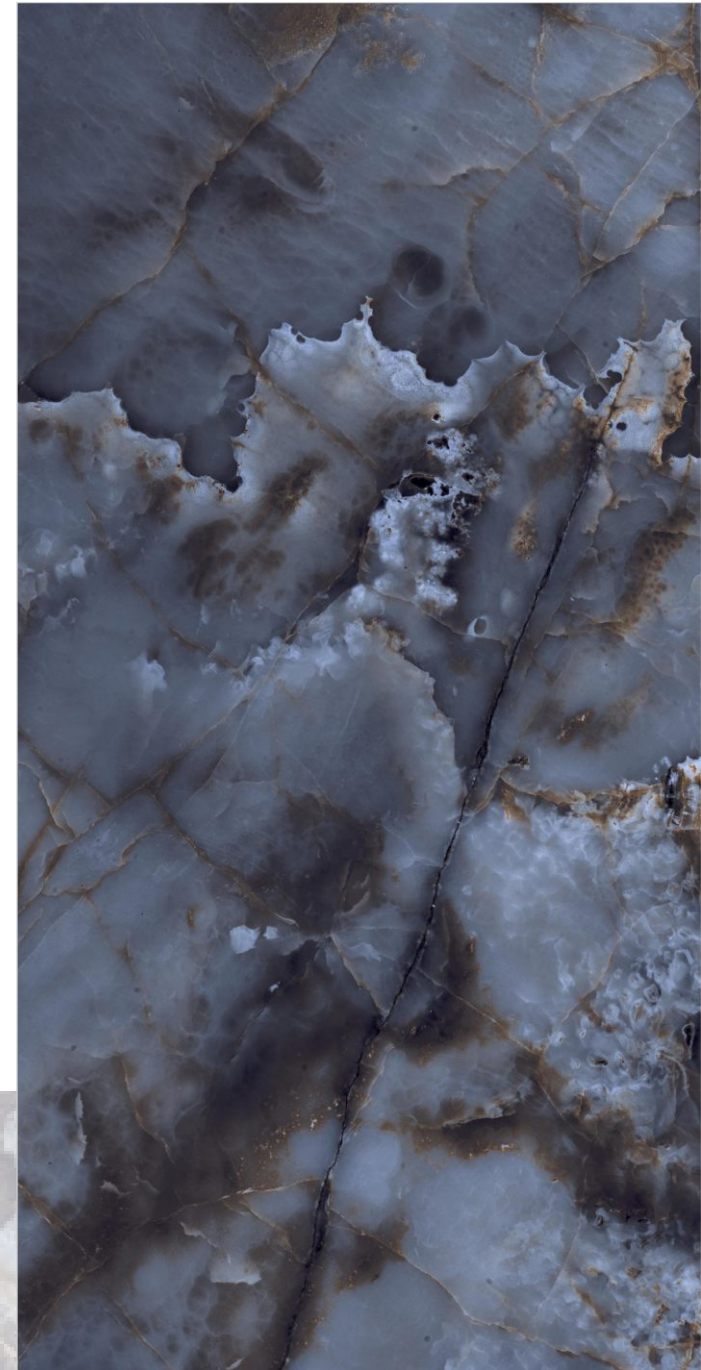

FORMAT
600X1200MM

SURFACES
HIGH GLOSS

04
RANDOM

FLAVOUR[®]
GRANITO
Elegance of Nature ... Amplified

Back to
Index >>>

www.flavourgranito.com

TILES NAME
2988 RIVOLAND BLUE

FORMAT
600X1200MM