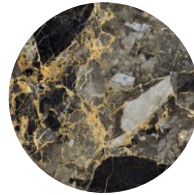

**THUNDERSTONE
BLUE**

**THUNDERSTONE
NERO**

**3032 AMEZA
AQUA**

**2984 ARRIX
BLUE**

**915 BLUE
STAR**

**2941 BRESTIGE
BROWN**

Our 600x1200mm Ceramic Tiles Are Designed To Bring A Sense Of Spaciousness And Sophistication To Any Interior. With Their Large Format, These Tiles Create Seamless Surfaces That Enhance The Flow Of Light And Space, Making Rooms Feel Bigger And More Open

Index

CASPIO COFFE

CELESTIAL CHOCO

3025 DIVINE TEAL

3013 ECLIPSE
BLACK

ELEGANT BLUE
ROYAL

942 EMPRADORE
BLACK

823 FRENZY TEAL

2994 HARLOW
BLUE

2974 HEMILET
BLACK

3010 IMPALA
BLACK

3012 LUCIDO
BLACK

3018 MILANO
AZUL

NEODOM BLUE

2927 NERO
MARQUINA

877 OCEAN ONYX
BLUE