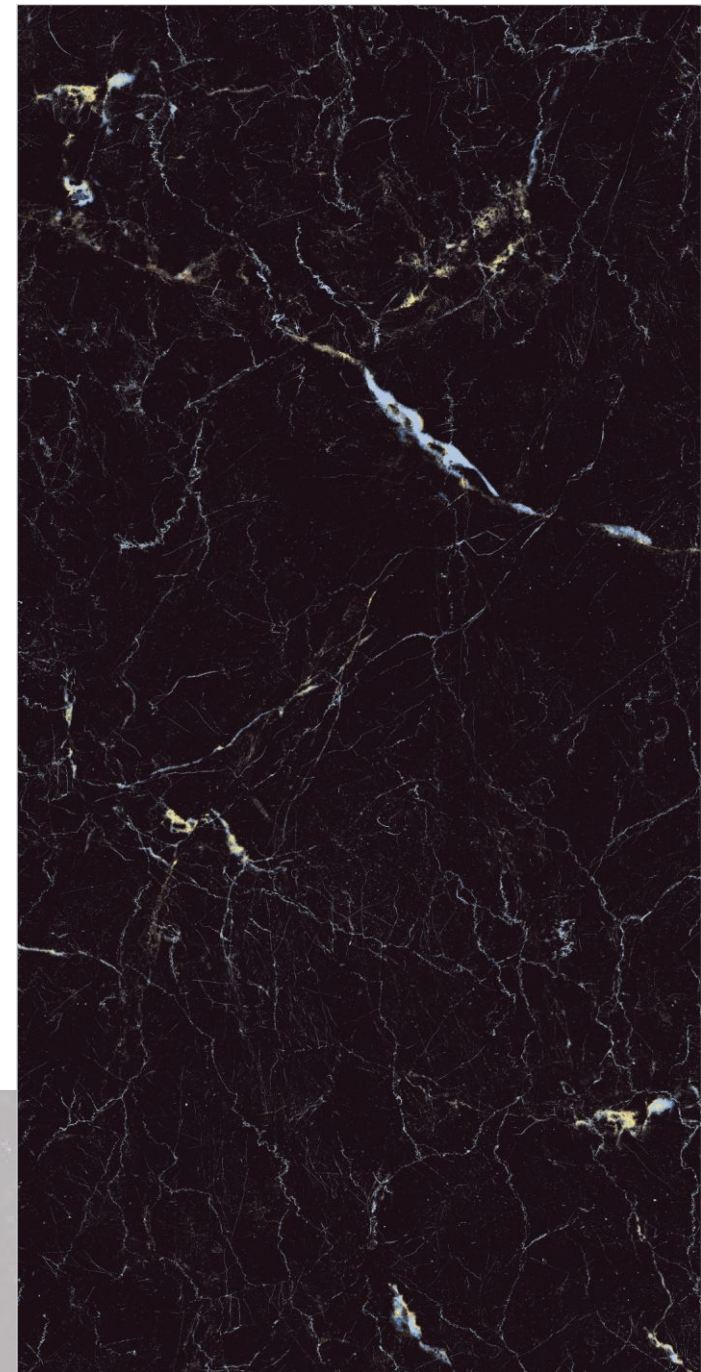

TILES NAME
SHATTERED NERO

FORMAT
600X1200MM

SURFACES
HIGH GLOSS

04
RANDOM

FLAVOUR®
GRANITO
Elegance of Nature ... Amplified

Back to
Index >>>

www.flavourgranito.com