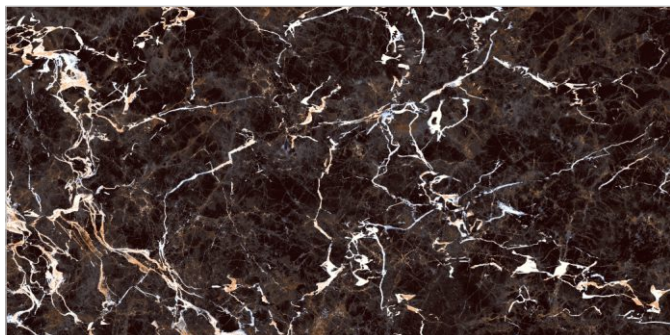

TILES NAME
CELESTIAL CHOCO

FORMAT
600X1200MM

SURFACES
HIGH GLOSS

04
RANDOM

FLAVOUR
GRANITO

Elegance of Nature ... Amplified

Back to
Index >>>

www.flavourgranito.com