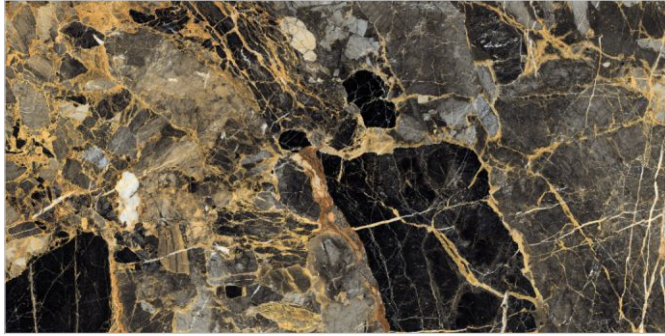

TILES NAME
3013 ECLIPSE BLACK

FORMAT
600X1200MM

SURFACES
HIGH GLOSS

04
RANDOM

FLAVOUR®
GRANITO
Elegance of Nature ... Amplified

Back to
Index >>>

www.flavourgranito.com