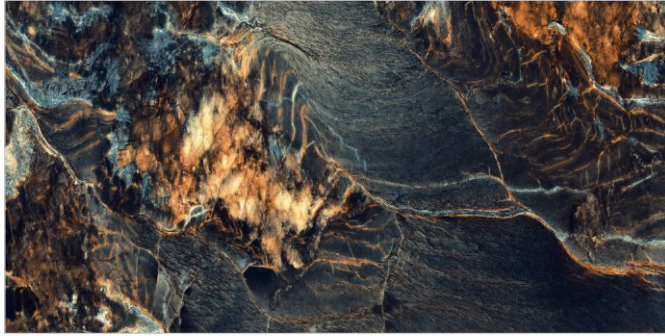

TILES NAME
STROMFRONT MULTI

FORMAT
600X1200MM

SURFACES
HIGH GLOSS

05
RANDOM

FLAVOUR
GRANITO
Elegance of Nature ... Amplified

Back to
Index >>>

www.flavourgranito.com