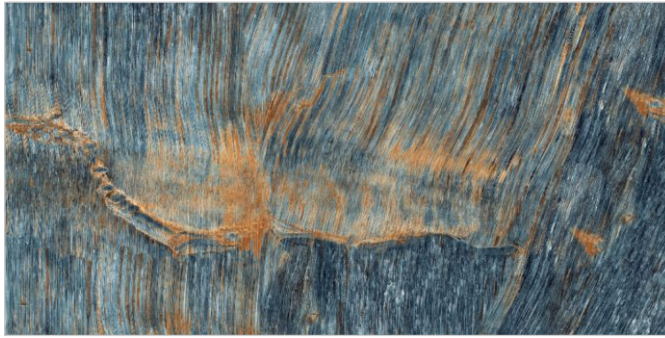

FORMAT
600X1200MM

SURFACES
HIGH GLOSS

01
RANDOM

FLAVOUR
GRANITO[®]
Elegance of Nature ... Amplified

Back to
Index >>>

www.flavourgranito.com

905 BLACK STAR

TILES NAME
2989 ELMAS AQUA