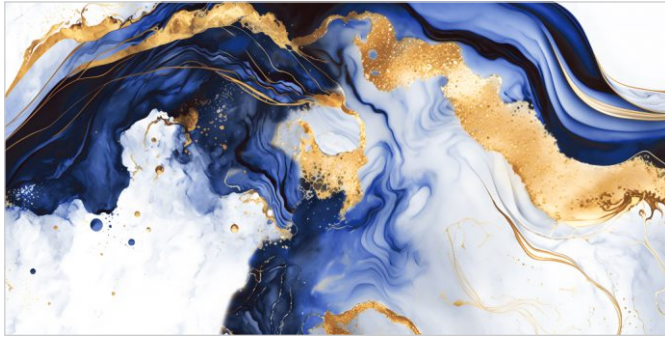

www.flavourgranito.com

TILES NAME
3013 ECLIPSE BLACK

FORMAT
600X1200MM

SURFACES
HIGH GLOSS

04
RANDOM

FLAVOUR[®]
GRANITO
Elegance of Nature ... Amplified

Back to
Index >>>

www.flavourgranito.com