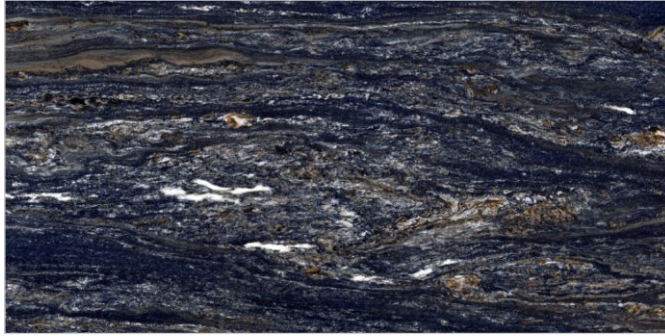

TILES NAME
886 BLACK PEPPER

FORMAT
600X1200MM

SURFACES
HIGH GLOSS

03
RANDOM

FLAVOUR[®]
GRANITO
Elegance of Nature ... Amplified

Back to
Index >>>

www.flavourgranito.com

TILES NAME
905 BLACK STAR