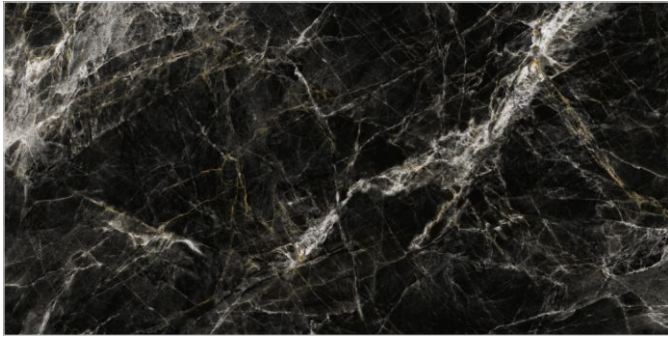

TILES NAME
2927 NERO MARQUINA

FORMAT
600X1200MM

SURFACES
HIGH GLOSS

04
RANDOM

FLAVOUR®
GRANITO
Elegance of Nature ... Amplified

Back to
Index >>>

www.flavourgranito.com