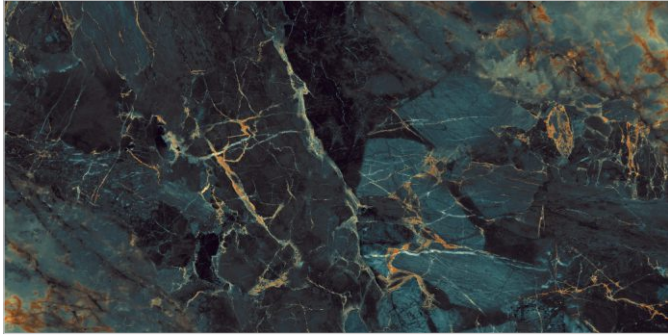

www.flavourgranito.com

TILES NAME
STROMFRONT MULTI

FORMAT
600X1200MM

SURFACES
HIGH GLOSS

05
RANDOM

FLAVOUR
GRANITO
Elegance of Nature ... Amplified

Back to
Index >>>

www.flavourgranito.com