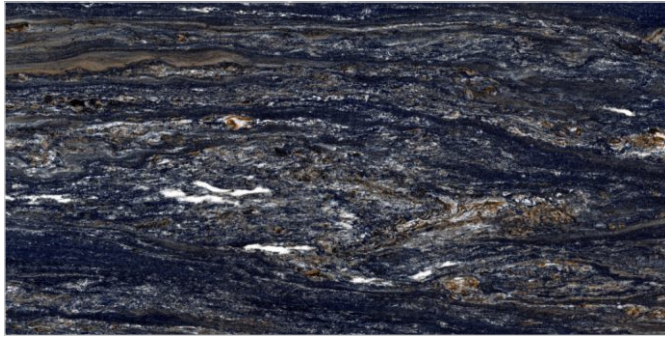

TILES NAME
886 BLACK PEPPER

FORMAT
600X1200MM

SURFACES
HIGH GLOSS

03
RANDOM

FLAVOUR[®]
GRANITO
Elegance of Nature ... Amplified

Back to
Index >>>

www.flavourgranito.com

TILES NAME
905 BLACK STAR