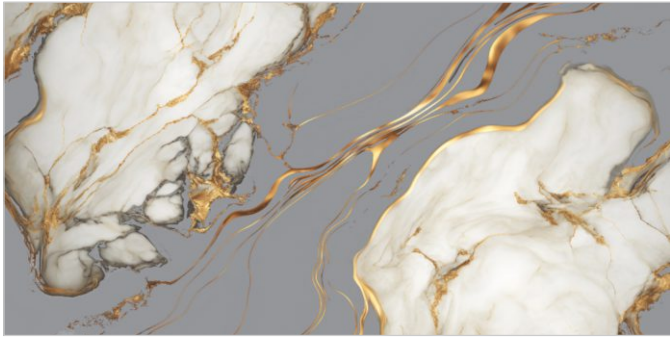

TILES NAME
3019 AMAZING GOLD

FORMAT
600X1200MM

SURFACES
HIGH GLOSS

07
RANDOM

FLAVOUR
GRANITO[®]
Elegance of Nature ... Amplified

Back to
Index >>>

www.flavourgranito.com

3019 AMAZING GOLD