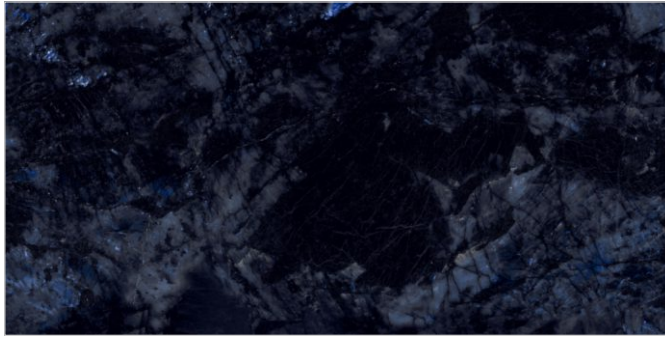

TILES NAME
3018 MILANO AZUL

FORMAT
600X1200MM

SURFACES
HIGH GLOSS

04
RANDOM

FLAVOUR®
GRANITO
Elegance of Nature ... Amplified

Back to
Index >>>

www.flavourgranito.com