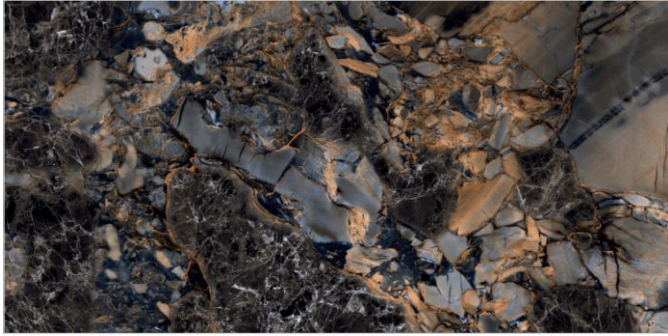

TILES NAME
2941 BRESTIGE BROWN

FORMAT
600X1200MM

SURFACES
HIGH GLOSS

03
RANDOM

FLAVOUR®
GRANITO
Elegance of Nature ... Amplified

Back to
Index >>>

www.flavourgranito.com