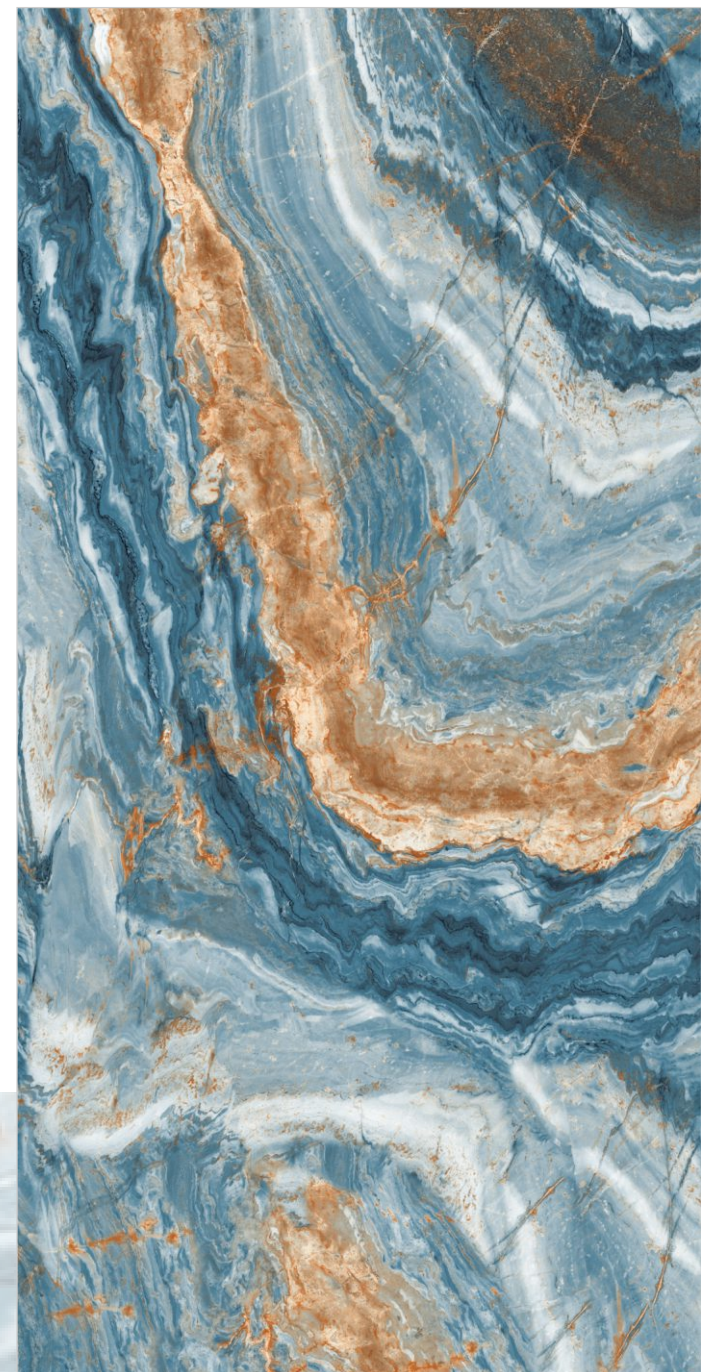

SURFACES
HIGH GLOSS

04
RANDOM

FLAVOUR[®]
GRANITO
Elegance of Nature ... Amplified

Back to
Index >>>

www.flavourgranito.com

TILES NAME
3032 AMEZA AQUA

FORMAT
600X1200MM

SURFACES
HIGH GLOSS