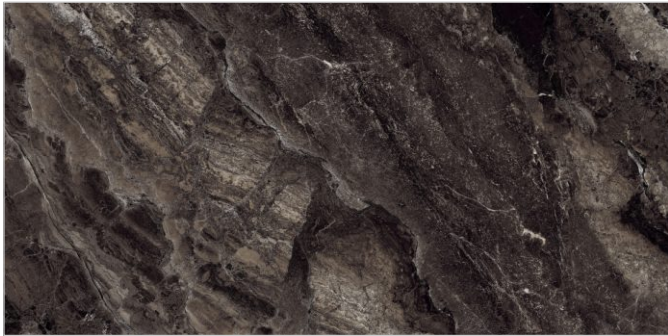

TILES NAME
3012 LUCIDO BLACK

FORMAT
600X1200MM

SURFACES
HIGH GLOSS

05
RANDOM

FLAVOUR
GRANITO
Elegance of Nature ... Amplified

Back to
Index >>>

www.flavourgranito.com