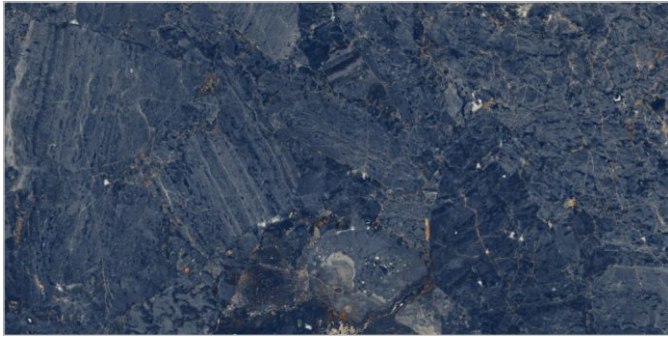

TILES NAME
3005 OPELO BLUE

FORMAT
600X1200MM

SURFACES
HIGH GLOSS

03
RANDOM

FLAVOUR®
GRANITO
Elegance of Nature ... Amplified

Back to
Index >>>

www.flavourgranito.com