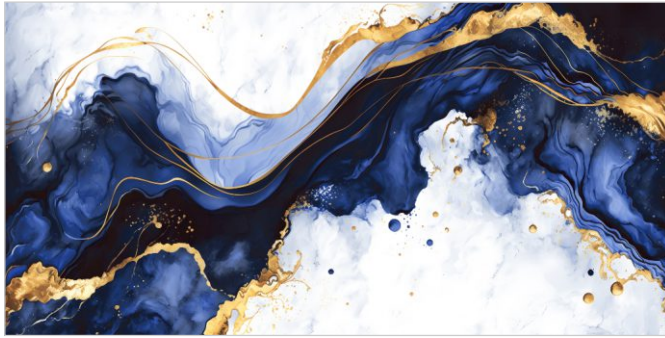

www.flavourgranito.com

TILES NAME
3013 ECLIPSE BLACK

FORMAT
600X1200MM

SURFACES
HIGH GLOSS

04
RANDOM

FLAVOUR[®]
GRANITO
Elegance of Nature ... Amplified

Back to
Index >>>

www.flavourgranito.com