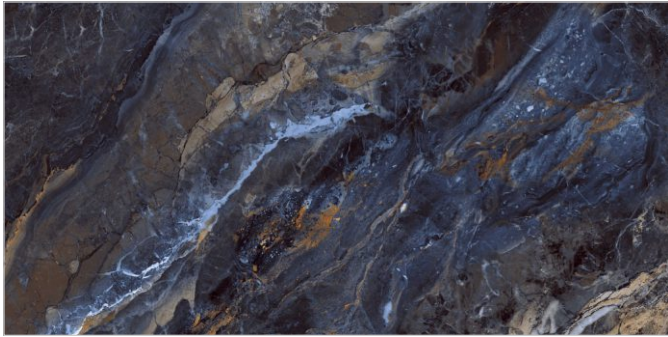

TILES NAME
NEODOM BLUE

FORMAT
600X1200MM

SURFACES
HIGH GLOSS

04
RANDOM

FLAVOUR®
GRANITO
Elegance of Nature ... Amplified

Back to
Index >>>

www.flavourgranito.com