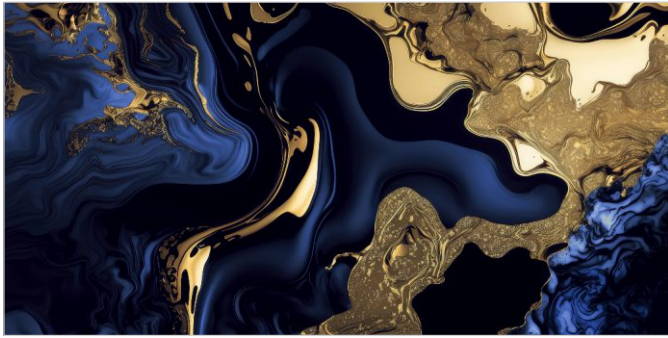

03
RANDOM

FLAVOUR
GRANITO
Elegance of Nature ... Amplified

Back to
Index >>>

www.flavourgranito.com

GOLDEN VENIS BLACK

TILES NAME
GOLDEN VENIS BLUE

FORMAT
600X1200MM

SURFACES
HIGH GLOSS