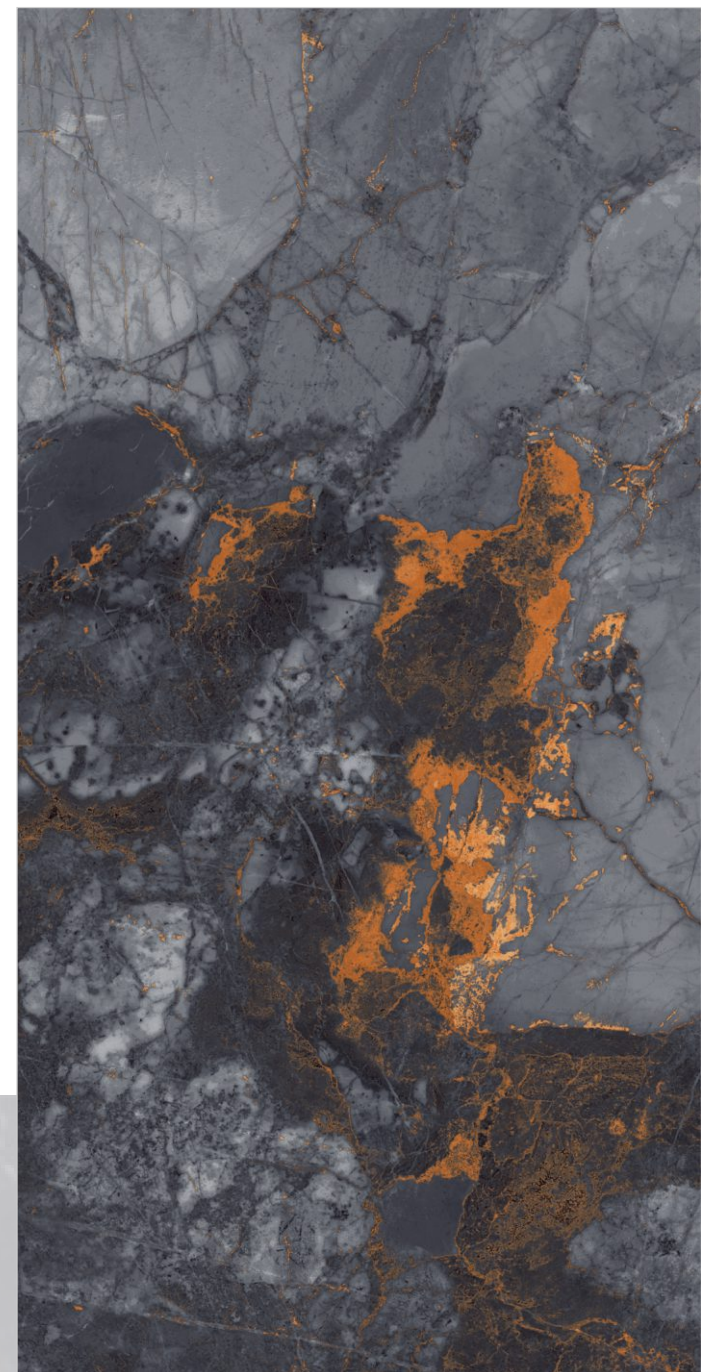

TILES NAME
3006 PULSE ONYX BLUE

FORMAT
600X1200MM

SURFACES
HIGH GLOSS

04
RANDOM

FLAVOUR[®]
GRANITO
Elegance of Nature ... Amplified

Back to
Index >>>

www.flavourgranito.com

TILES NAME
2955 RENORI BLUE