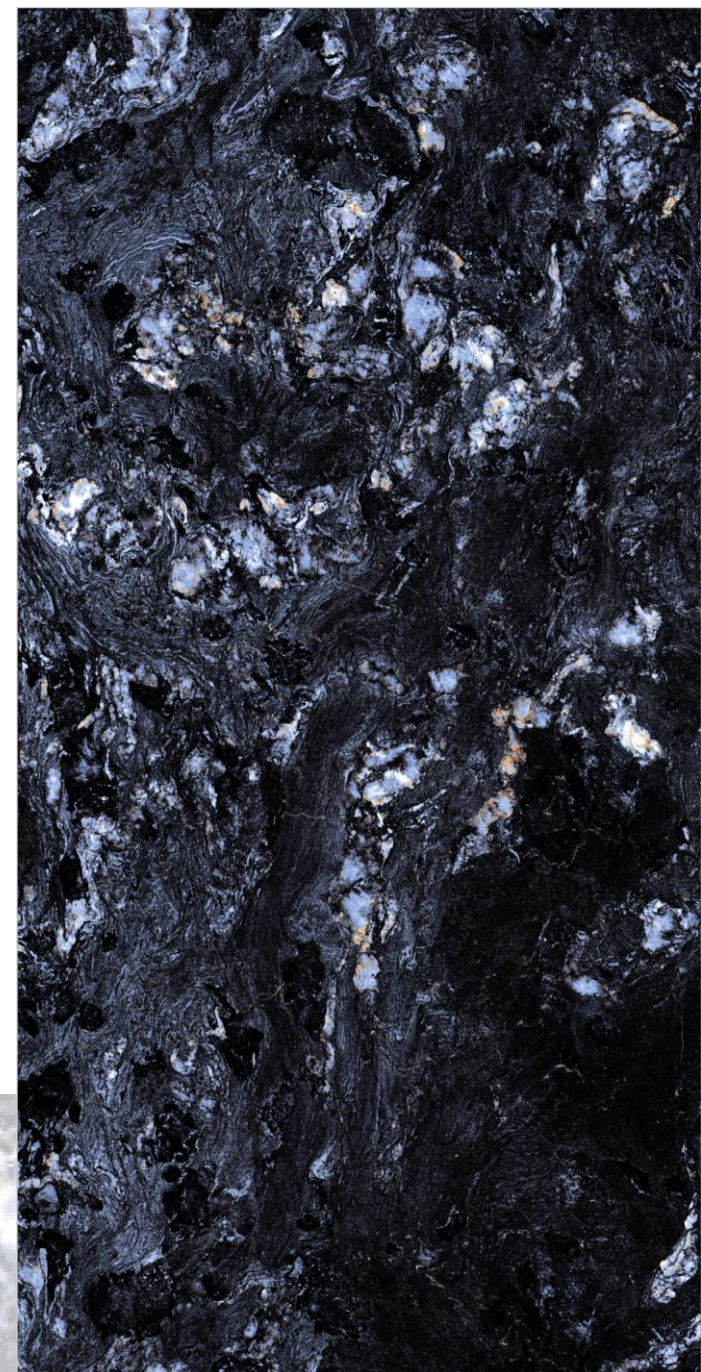

TILES NAME
3020 SEVYA BLACK

FORMAT
600X1200MM

SURFACES
HIGH GLOSS

04
RANDOM

FLAVOUR®
GRANITO
Elegance of Nature ... Amplified

Back to
Index >>>

www.flavourgranito.com