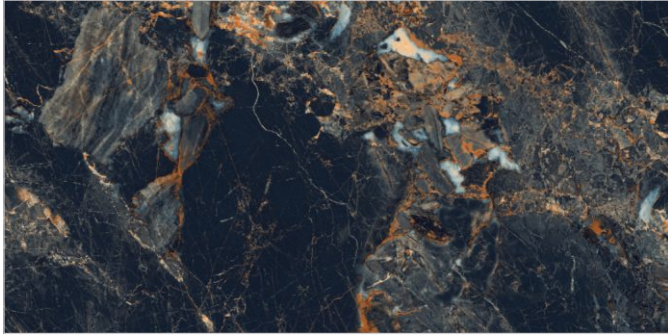

TILES NAME
3025 DIVINE TEAL

FORMAT
600X1200MM

SURFACES
HIGH GLOSS

04
RANDOM

FLAVOUR®
GRANITO
Elegance of Nature ... Amplified

Back to
Index >>>

www.flavourgranito.com