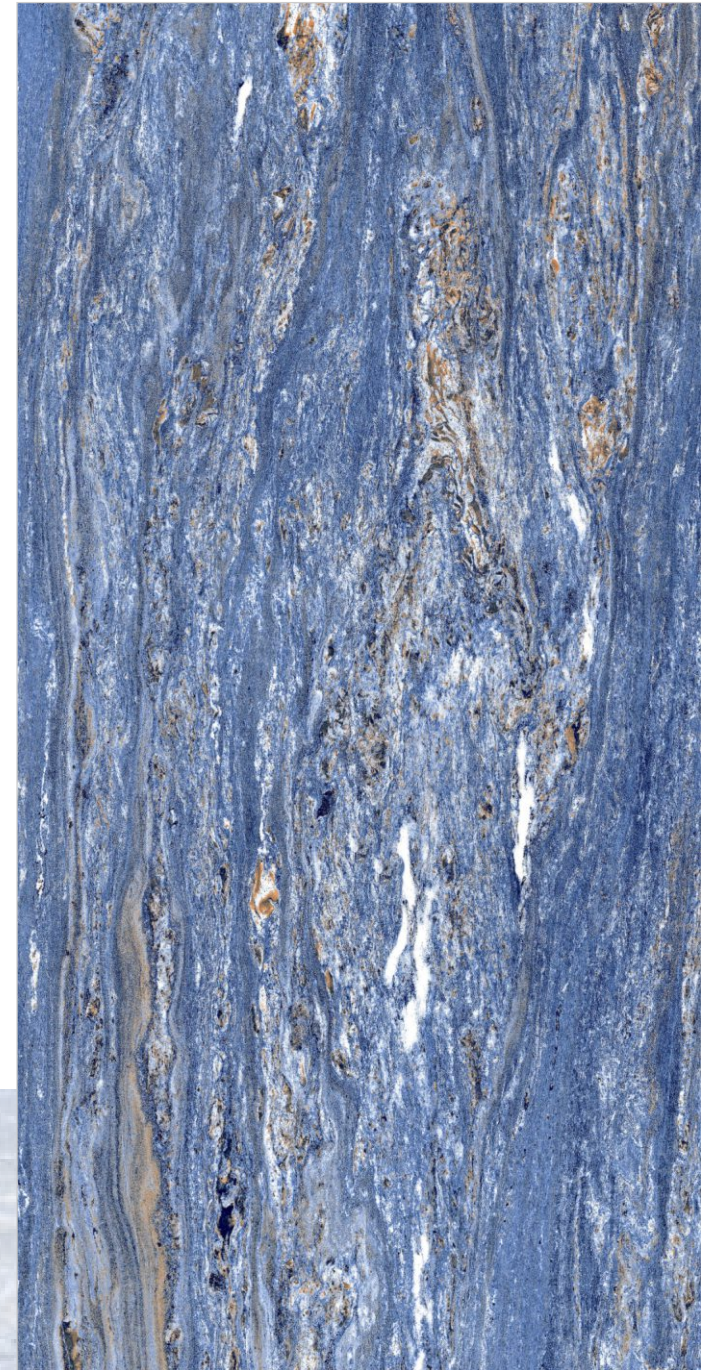

FLAVOUR[®]
GRANITO

Elegance of Nature ... Amplified

Back to
Index >>>

www.flavourgranito.com

2984 ARRIX BLUE

TILES NAME
915 BLUE STAR

FORMAT
600X1200MM

SURFACES
HIGH GLOSS