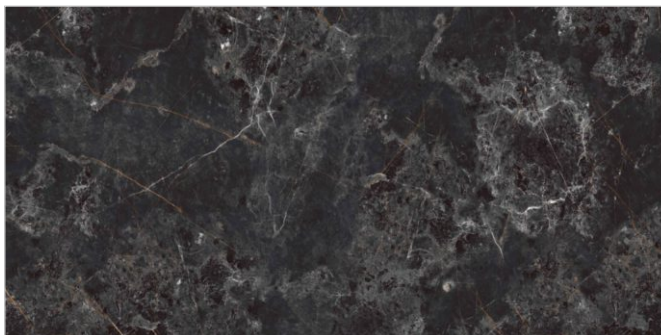

877 OCEAN ONYX BLU

TILES NAME
3014 PARADISE BLUE

FORMAT
600X1200MM

SURFACES
HIGH GLOSS

04
RANDOM

FLAVOUR[®]
GRANITO
Elegance of Nature ... Amplified

Back to
Index >>>

www.flavourgranito.com