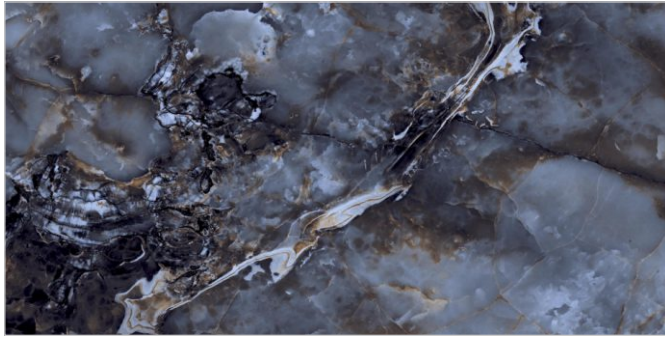

FORMAT
600X1200MM

SURFACES
HIGH GLOSS

04
RANDOM

FLAVOUR[®]
GRANITO
Elegance of Nature ... Amplified

Back to
Index >>>

www.flavourgranito.com

TILES NAME
2988 RIVOLAND BLUE

FORMAT
600X1200MM