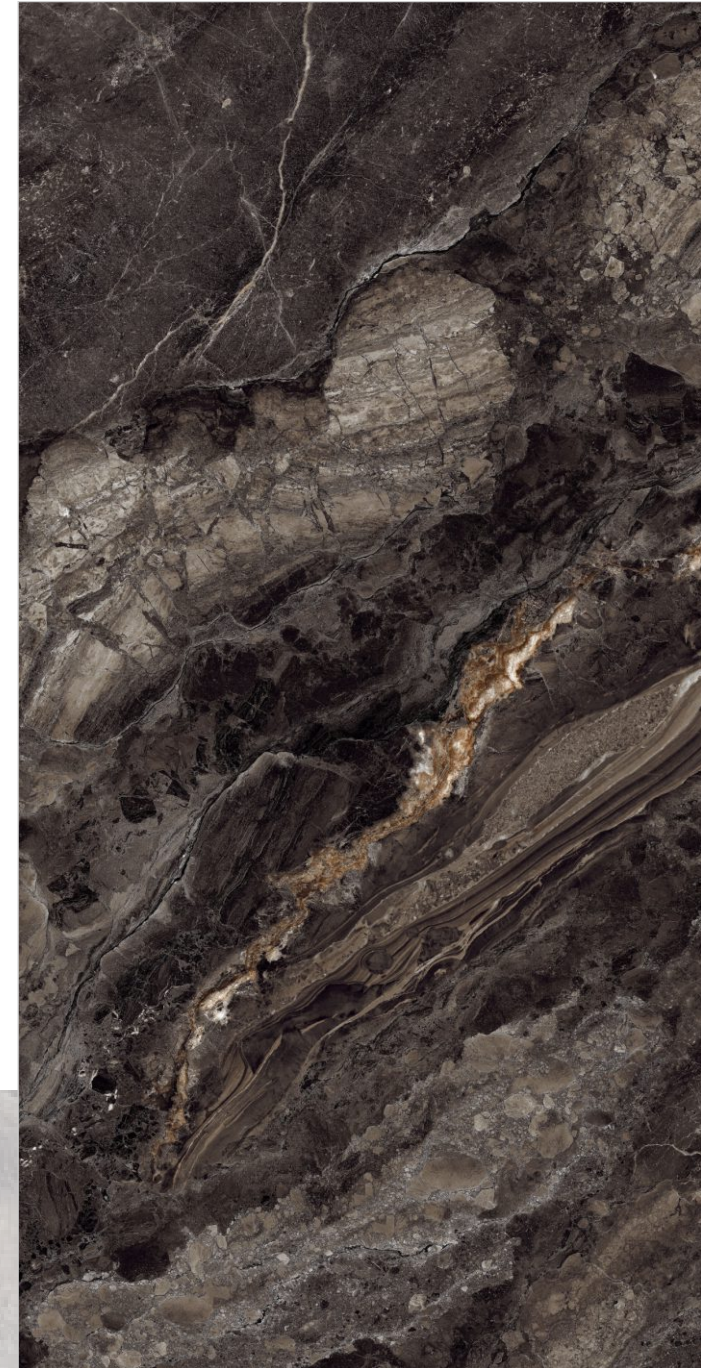

TILES NAME
3012 LUCIDO BLACK

FORMAT
600X1200MM

SURFACES
HIGH GLOSS

05
RANDOM

FLAVOUR
GRANITO
Elegance of Nature ... Amplified

Back to
Index >>>

www.flavourgranito.com