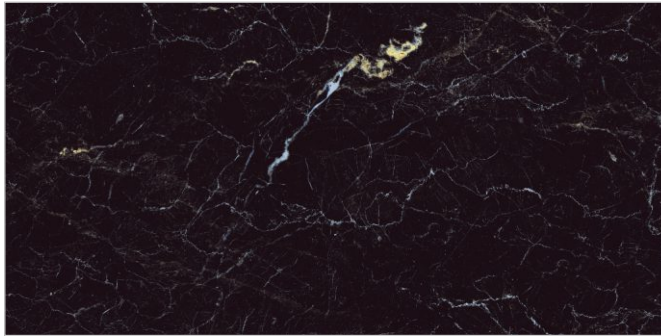

TILES NAME
SHATTERED NERO

FORMAT
600X1200MM

SURFACES
HIGH GLOSS

04
RANDOM

FLAVOUR®
GRANITO
Elegance of Nature ... Amplified

Back to
Index >>>

www.flavourgranito.com