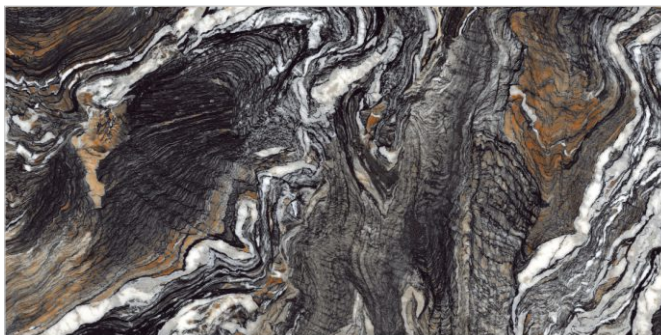

SURFACES
HIGH GLOSS

05
RANDOM

FLAVOUR[®]
GRANITO
Elegance of Nature ... Amplified

Back to
Index >>>

www.flavourgranito.com

TILES NAME
3011 ROSSETA PEBBLE

FORMAT
600X1200MM

SURFACES
HIGH GLOSS