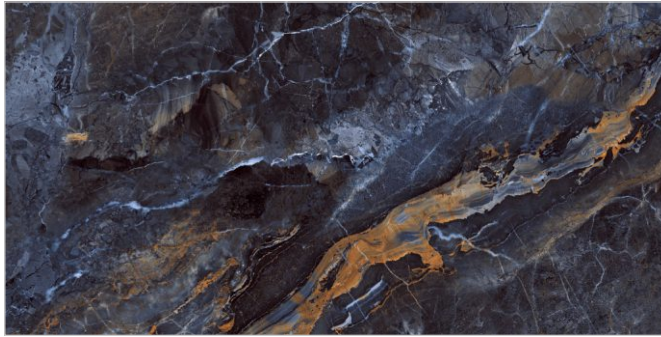

TILES NAME
NEODOM BLUE

FORMAT
600X1200MM

SURFACES
HIGH GLOSS

04
RANDOM

FLAVOUR®
GRANITO
Elegance of Nature ... Amplified

Back to
Index >>>

www.flavourgranito.com