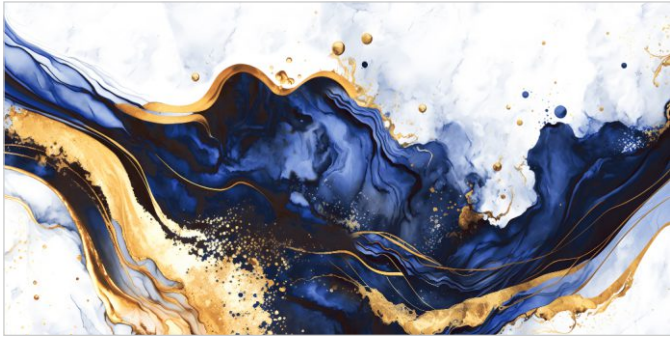

www.flavourgranito.com

TILES NAME
3013 ECLIPSE BLACK

FORMAT
600X1200MM

SURFACES
HIGH GLOSS

04
RANDOM

FLAVOUR[®]
GRANITO
Elegance of Nature ... Amplified

Back to
Index >>>

www.flavourgranito.com