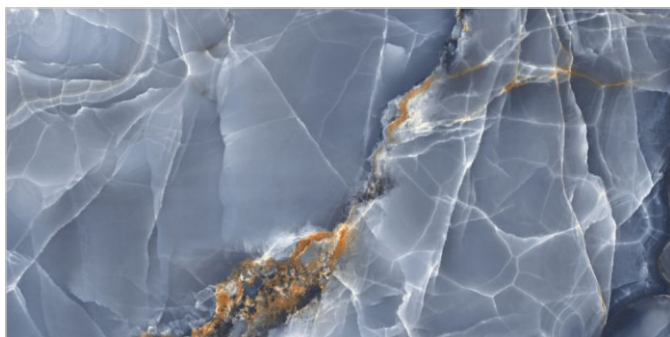

TILES NAME
1998 PREZIOSI GREEN

FORMAT
600X1200MM

SURFACES
HIGH GLOSS

05
RANDOM

FLAVOUR
GRANITO[®]
Elegance of Nature ... Amplified

Back to
Index >>>

www.flavourgranito.com

1998 PREZIOSI GREEN