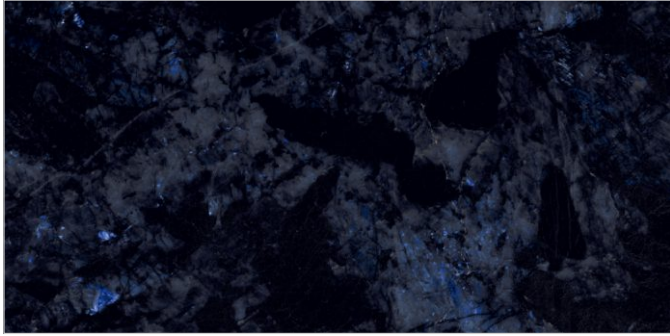

TILES NAME
3018 MILANO AZUL

FORMAT
600X1200MM

SURFACES
HIGH GLOSS

04
RANDOM

FLAVOUR®
GRANITO
Elegance of Nature ... Amplified

Back to
Index >>>

www.flavourgranito.com