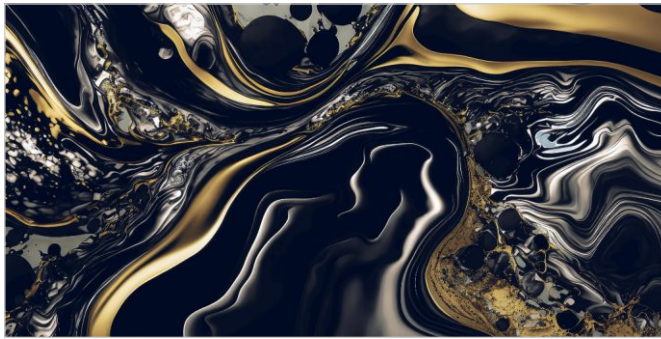

SURFACES
HIGH GLOSS

04
RANDOM

FLAVOUR
GRANITO[®]
Elegance of Nature ... Amplified

Back to
Index >>>

www.flavourgranito.com

TILES NAME
GOLDEN VENIS BLACK

FORMAT
600X1200MM

SURFACES
HIGH GLOSS