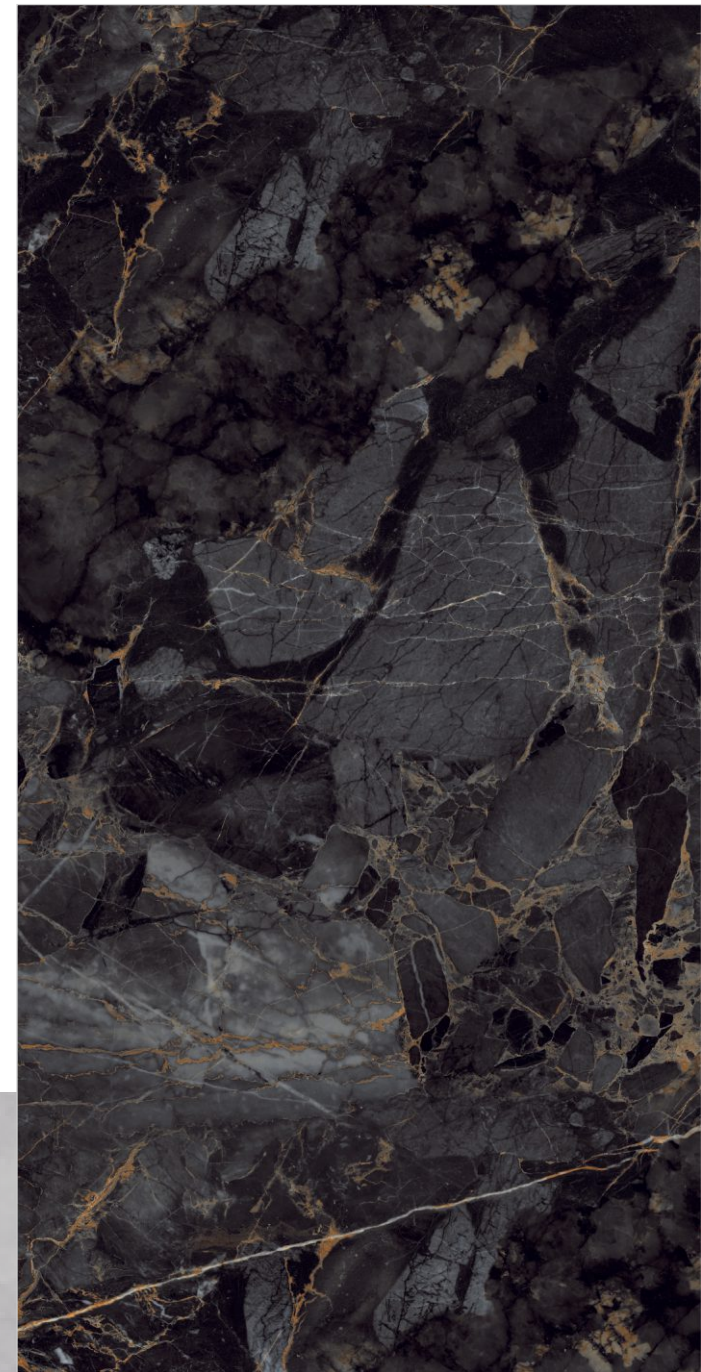

FORMAT
600X1200MM

SURFACES
HIGH GLOSS

04
RANDOM

FLAVOUR[®]
GRANITO
Elegance of Nature ... Amplified

Back to
Index >>>

www.flavourgranito.com

TILES NAME
THUNDERSTONE NERO

FORMAT
600X1200MM