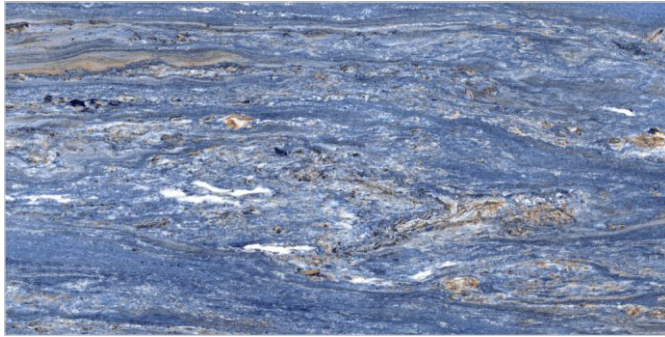

FLAVOUR[®]
GRANITO

Elegance of Nature ... Amplified

Back to
Index >>>

www.flavourgranito.com

2984 ARRIX BLUE

TILES NAME
915 BLUE STAR

FORMAT
600X1200MM

SURFACES
HIGH GLOSS