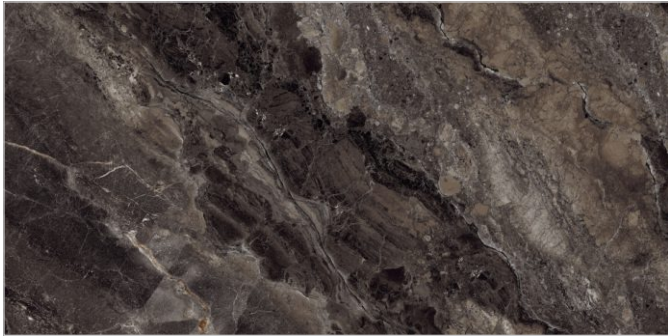

TILES NAME
3012 LUCIDO BLACK

FORMAT
600X1200MM

SURFACES
HIGH GLOSS

05
RANDOM

FLAVOUR
GRANITO
Elegance of Nature ... Amplified

Back to
Index >>>

www.flavourgranito.com