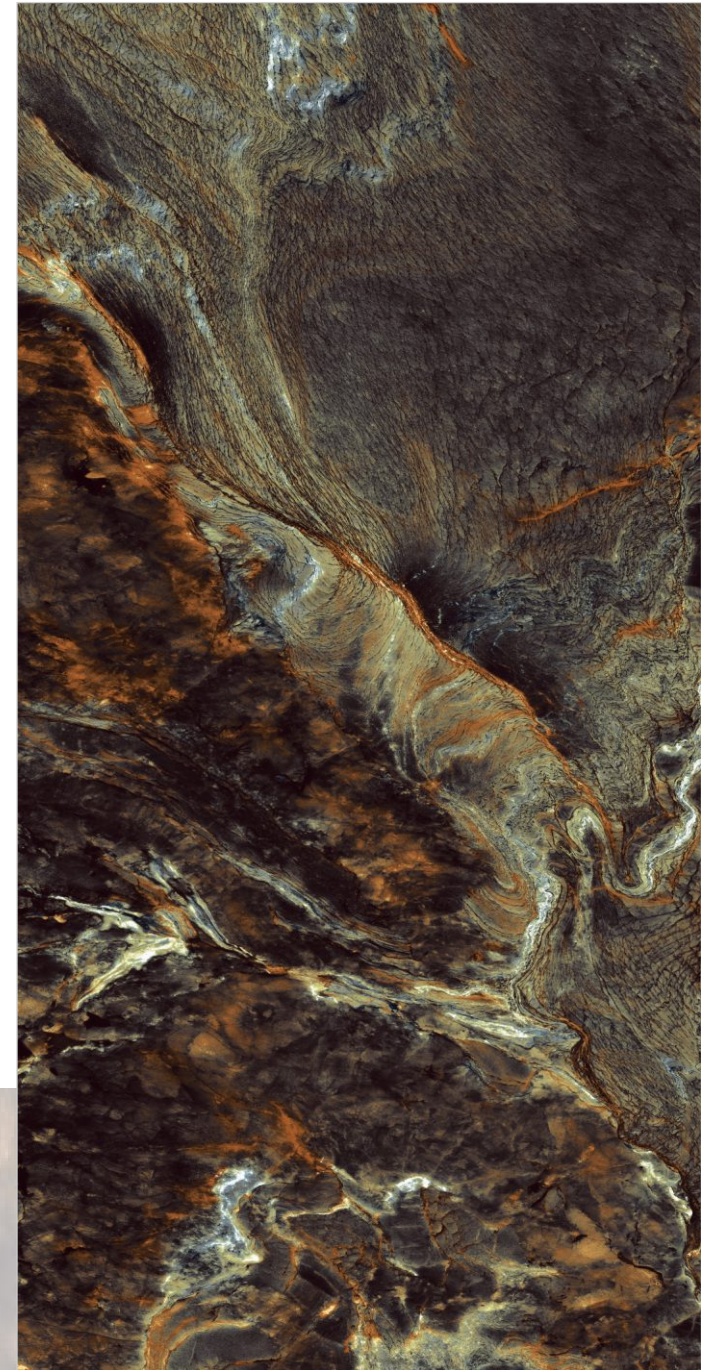

TILES NAME
STROMFRONT GREEN

FORMAT
600X1200MM

SURFACES
HIGH GLOSS

04
RANDOM

FLAVOUR®
GRANITO
Elegance of Nature ... Amplified

Back to
Index >>>

www.flavourgranito.com