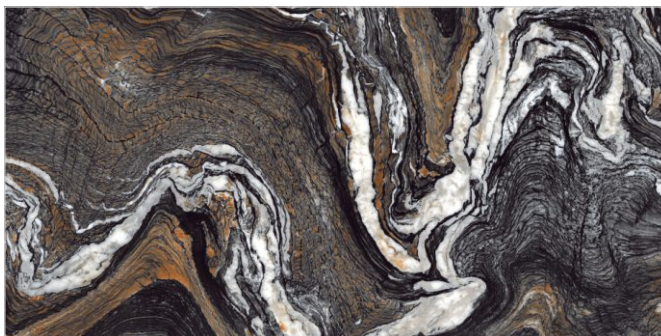

SURFACES
HIGH GLOSS

05
RANDOM

FLAVOUR[®]
GRANITO
Elegance of Nature ... Amplified

Back to
Index >>>

www.flavourgranito.com

TILES NAME
3011 ROSSETA PEBBLE

FORMAT
600X1200MM

SURFACES
HIGH GLOSS