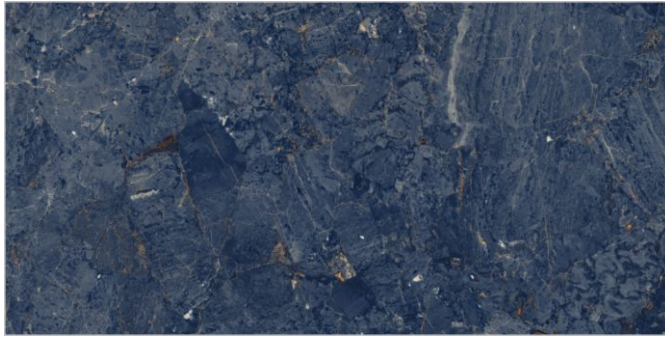

TILES NAME
3005 OPELO BLUE

FORMAT
600X1200MM

SURFACES
HIGH GLOSS

03
RANDOM

FLAVOUR®
GRANITO
Elegance of Nature ... Amplified

Back to
Index >>>

www.flavourgranito.com