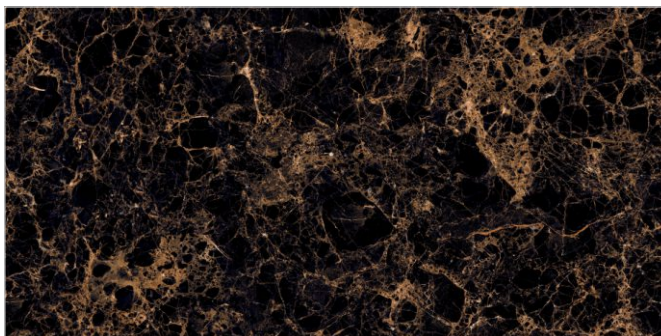

TILES NAME
ELEGANT BLUE ROYAL

FORMAT
600X1200MM

SURFACES
HIGH GLOSS

05
RANDOM

FLAVOUR
GRANITO
Elegance of Nature ... Amplified

Back to **Index** >>>

www.flavourgranito.com

TILES NAME
**942 EMPRADORE
BLACK**