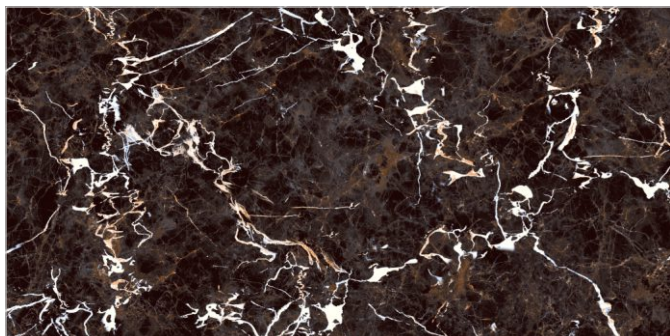

TILES NAME
CELESTIAL CHOCO

FORMAT
600X1200MM

SURFACES
HIGH GLOSS

04
RANDOM

FLAVOUR
GRANITO

Elegance of Nature ... Amplified

Back to
Index >>>

www.flavourgranito.com