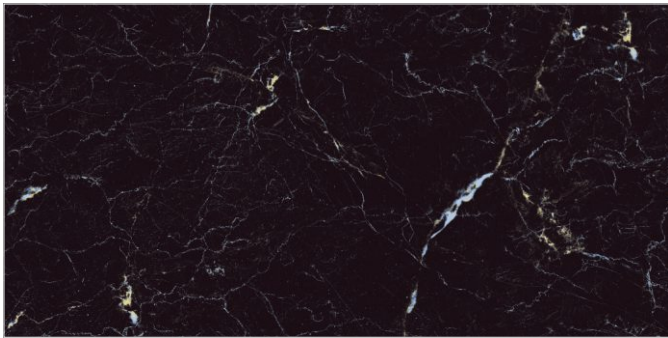

TILES NAME
SHATTERED NERO

FORMAT
600X1200MM

SURFACES
HIGH GLOSS

04
RANDOM

FLAVOUR®
GRANITO
Elegance of Nature ... Amplified

Back to
Index >>>

www.flavourgranito.com