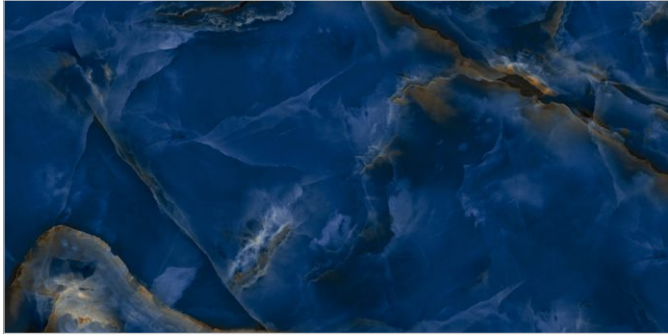

www.flavourgranito.com

TILES NAME
877 OCEAN ONYX BLU

FORMAT
600X1200MM

SURFACES
HIGH GLOSS

03
RANDOM

FLAVOUR[®]
GRANITO
Elegance of Nature ... Amplified

Back to
Index >>>

www.flavourgranito.com