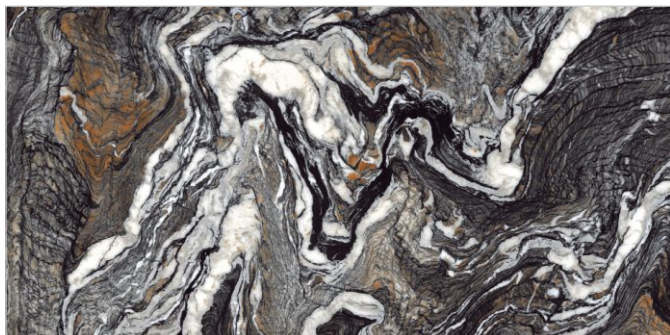

SURFACES
HIGH GLOSS

05
RANDOM

FLAVOUR[®]
GRANITO
Elegance of Nature ... Amplified

Back to
Index >>>

www.flavourgranito.com

TILES NAME
3011 ROSSETA PEBBLE

FORMAT
600X1200MM

SURFACES
HIGH GLOSS