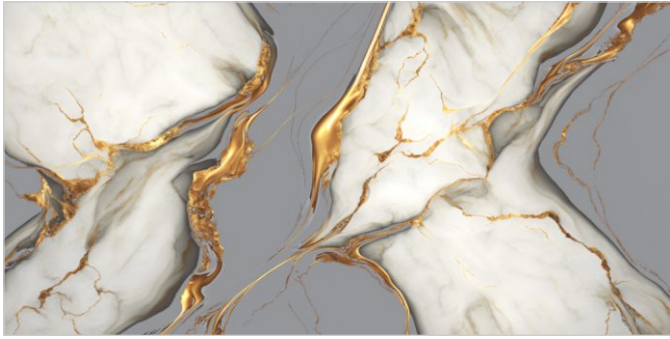

TILES NAME
3019 AMAZING GOLD

FORMAT
600X1200MM

SURFACES
HIGH GLOSS

07
RANDOM

FLAVOUR
GRANITO[®]
Elegance of Nature ... Amplified

Back to
Index >>>

www.flavourgranito.com

3019 AMAZING GOLD