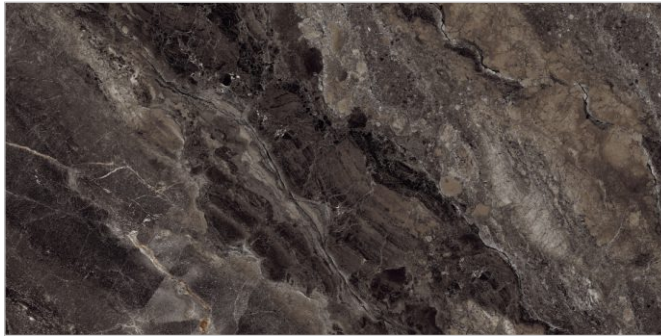

TILES NAME
3012 LUCIDO BLACK

FORMAT
600X1200MM

SURFACES
HIGH GLOSS

05
RANDOM

FLAVOUR
GRANITO
Elegance of Nature ... Amplified

Back to
Index >>>

www.flavourgranito.com