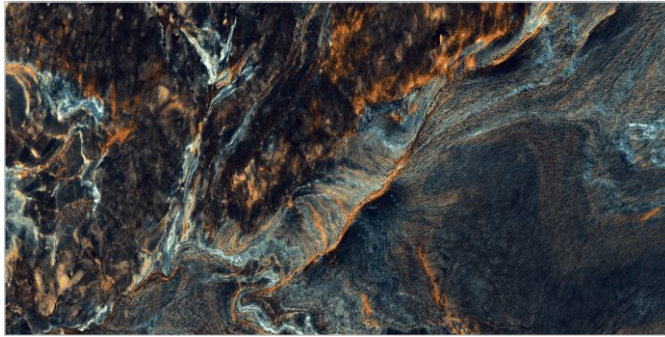

TILES NAME
STROMFRONT MULTI

FORMAT
600X1200MM

SURFACES
HIGH GLOSS

05
RANDOM

FLAVOUR
GRANITO
Elegance of Nature ... Amplified

Back to
Index >>>

www.flavourgranito.com