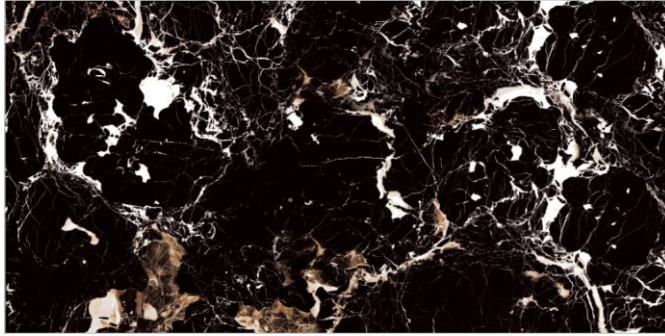

TILES NAME
3031 TRIVIZA BLACK

FORMAT
600X1200MM

SURFACES
HIGH GLOSS

02
RANDOM

FLAVOUR®
GRANITO
Elegance of Nature ... Amplified

Back to
Index >>>

www.flavourgranito.com