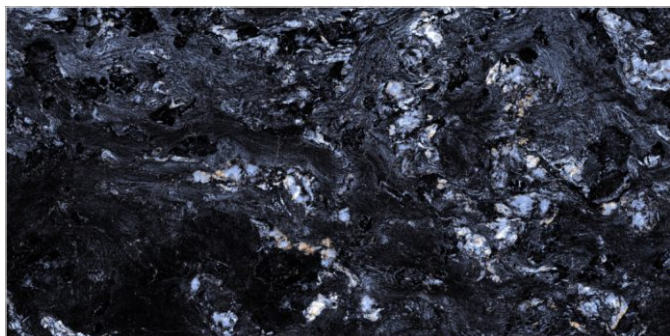

TILES NAME
3020 SEVYA BLACK

FORMAT
600X1200MM

SURFACES
HIGH GLOSS

04
RANDOM

FLAVOUR®
GRANITO
Elegance of Nature ... Amplified

Back to
Index >>>

www.flavourgranito.com