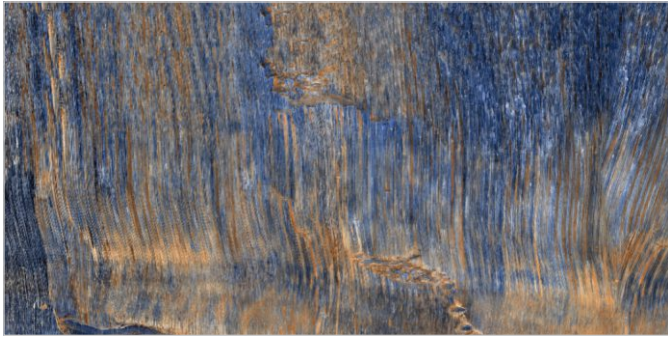

FORMAT
600X1200MM

SURFACES
HIGH GLOSS

04
RANDOM

FLAVOUR[®]
GRANITO
Elegance of Nature ... Amplified

Back to
Index >>>

www.flavourgranito.com

TILES NAME
2990 ELMAS BLUE

FORMAT
600X1200MM