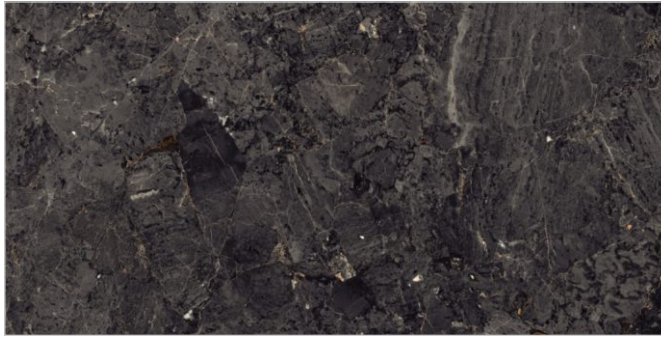

03
RANDOM

FLAVOUR[®]
GRANITO
Elegance of Nature ... Amplified

Back to
Index >>>

www.flavourgranito.com

GOLDEN VENIS TEAL

TILES NAME
3004 OPELO BLACK

FORMAT
600X1200MM

SURFACES
HIGH GLOSS