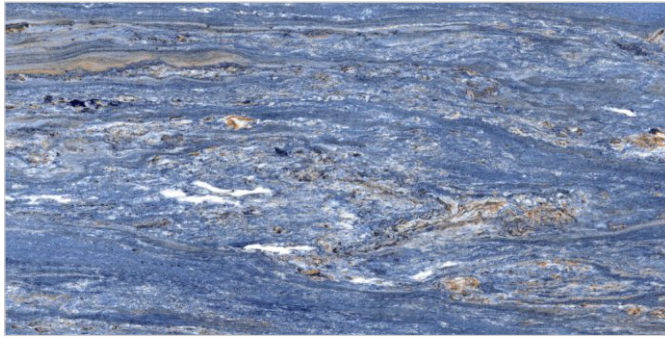

FLAVOUR[®]
GRANITO

Elegance of Nature ... Amplified

Back to
Index >>>

www.flavourgranito.com

2984 ARRIX BLUE

TILES NAME
915 BLUE STAR

FORMAT
600X1200MM

SURFACES
HIGH GLOSS