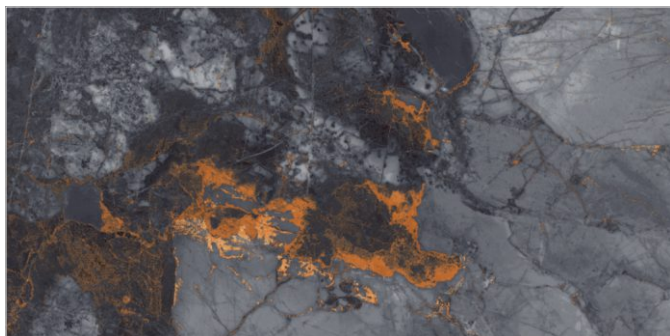

TILES NAME
3006 PULSE ONYX BLUE

FORMAT
600X1200MM

SURFACES
HIGH GLOSS

04
RANDOM

FLAVOUR[®]
GRANITO
Elegance of Nature ... Amplified

Back to
Index >>>

www.flavourgranito.com

TILES NAME
2955 RENORI BLUE