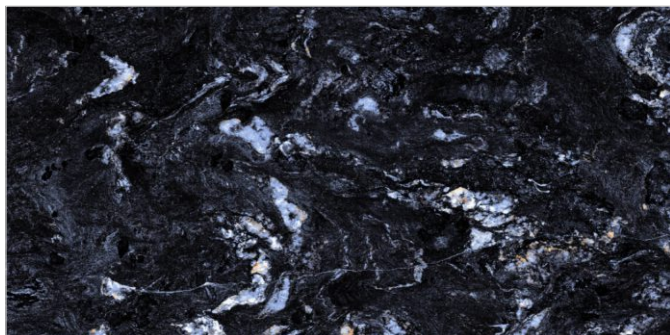

TILES NAME
3020 SEVYA BLACK

FORMAT
600X1200MM

SURFACES
HIGH GLOSS

04
RANDOM

FLAVOUR®
GRANITO
Elegance of Nature ... Amplified

Back to
Index >>>

www.flavourgranito.com