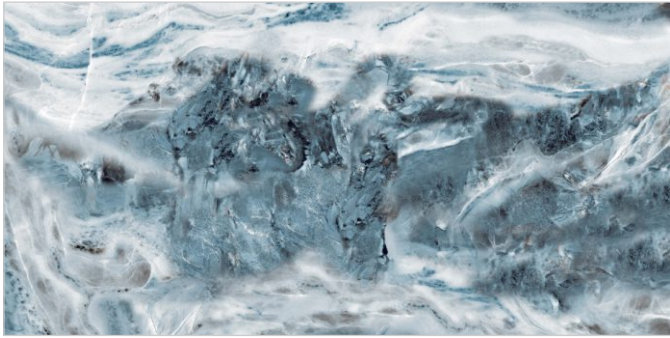

TILES NAME
2987 ROVER AQUA

FORMAT
600X1200MM

SURFACES
HIGH GLOSS

04
RANDOM

FLAVOUR®
GRANITO
Elegance of Nature ... Amplified

Back to **Index** >>>

www.flavourgranito.com