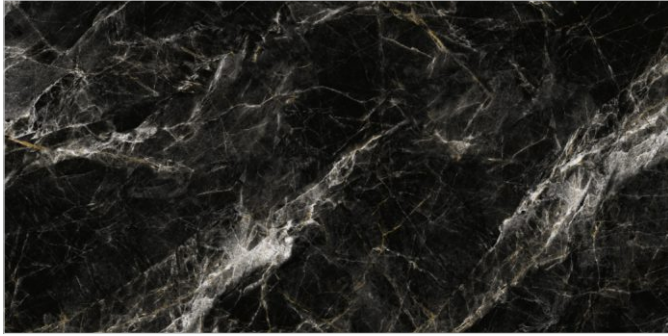

TILES NAME
2927 NERO MARQUINA

FORMAT
600X1200MM

SURFACES
HIGH GLOSS

04
RANDOM

FLAVOUR®
GRANITO
Elegance of Nature ... Amplified

Back to
Index >>>

www.flavourgranito.com