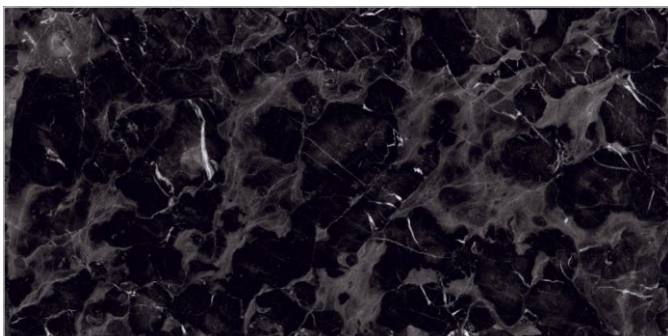

SURFACES
HIGH GLOSS

03
RANDOM

FLAVOUR
GRANITO
Elegance of Nature ... Amplified

Back to
Index >>>

www.flavourgranito.com

TILES NAME
2974 HEMILET BLACK

FORMAT
600X1200MM

SURFACES
HIGH GLOSS