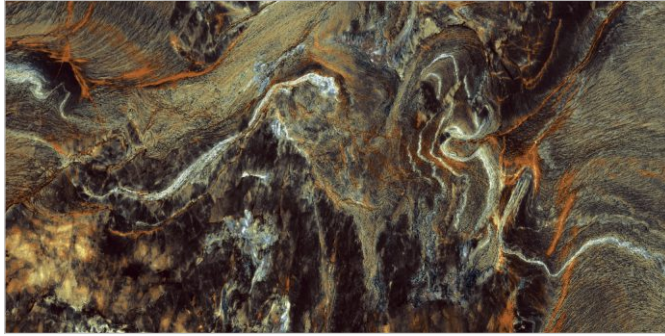

TILES NAME
STROMFRONT GREEN

FORMAT
600X1200MM

SURFACES
HIGH GLOSS

04
RANDOM

FLAVOUR®
GRANITO
Elegance of Nature ... Amplified

Back to
Index >>>

www.flavourgranito.com