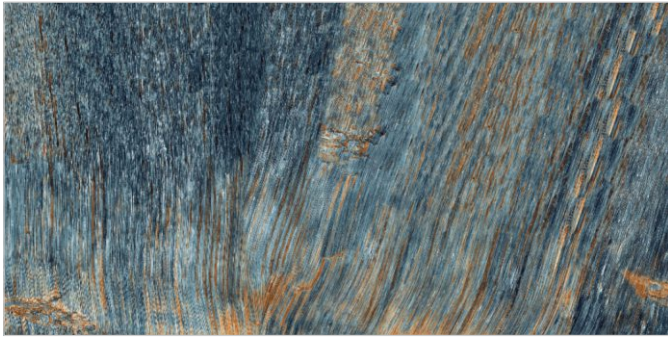

FORMAT
600X1200MM

SURFACES
HIGH GLOSS

01
RANDOM

FLAVOUR
GRANITO[®]
Elegance of Nature ... Amplified

Back to
Index >>>

www.flavourgranito.com

905 BLACK STAR

TILES NAME
2989 ELMAS AQUA