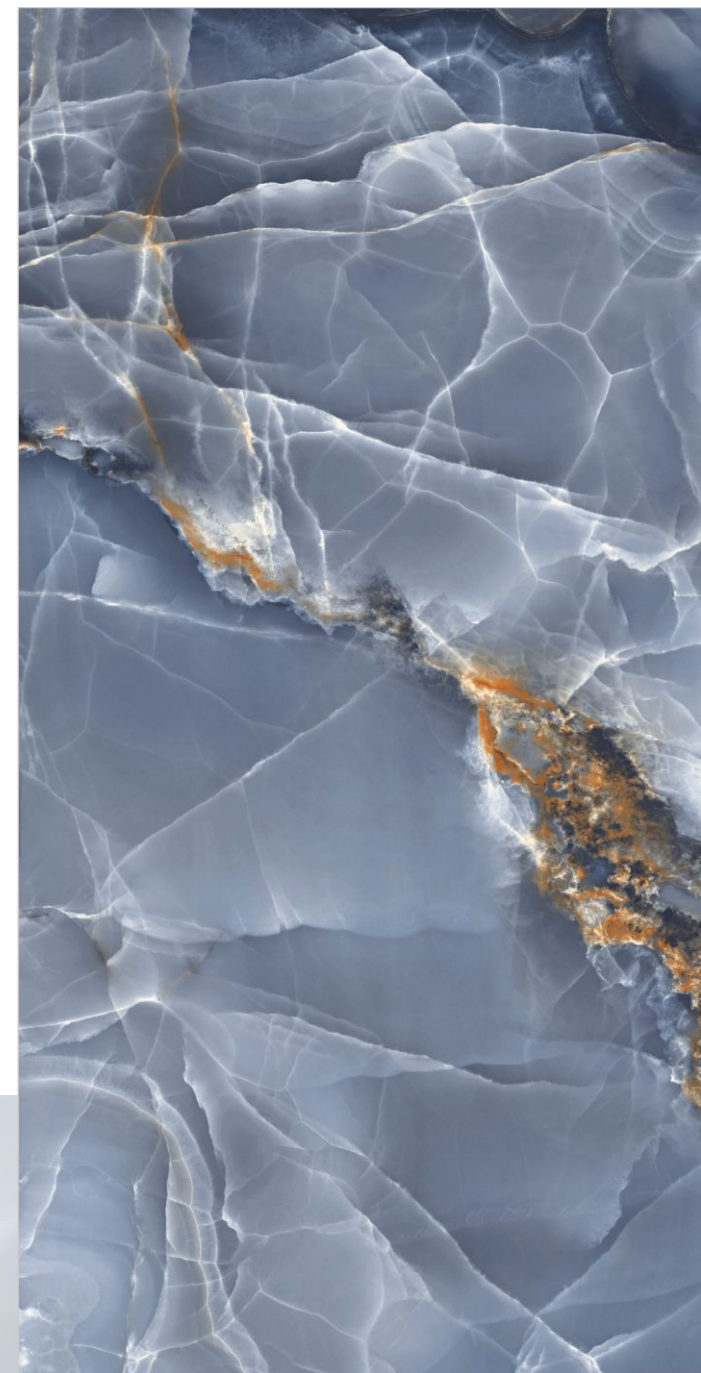

TILES NAME
1998 PREZIOSI GREEN

FORMAT
600X1200MM

SURFACES
HIGH GLOSS

05
RANDOM

FLAVOUR
GRANITO[®]
Elegance of Nature ... Amplified

Back to
Index >>>

www.flavourgranito.com

1998 PREZIOSI GREEN