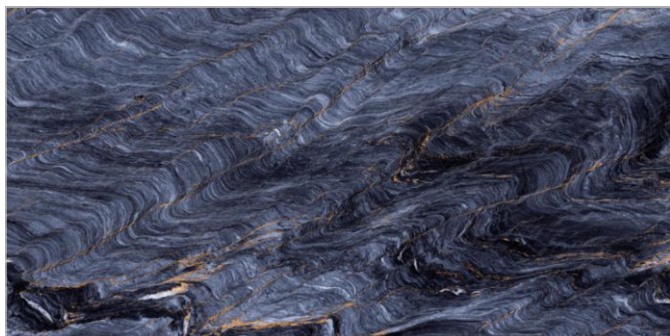

TILES NAME
2984 ARRIX BLUE

FORMAT
600X1200MM

SURFACES
HIGH GLOSS

04
RANDOM

FLAVOUR®
GRANITO

Elegance of Nature ... Amplified

Back to
Index >>>

www.flavourgranito.com