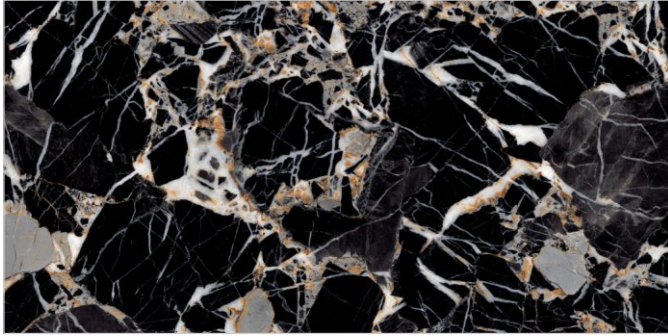

04
RANDOM

FLAVOUR
GRANITO®

Elegance of Nature ... Amplified

Back to
Index >>>

www.flavourgranito.com

TILES NAME
3010 IMPALA BLACK

FORMAT
600X1200MM

SURFACES
HIGH GLOSS