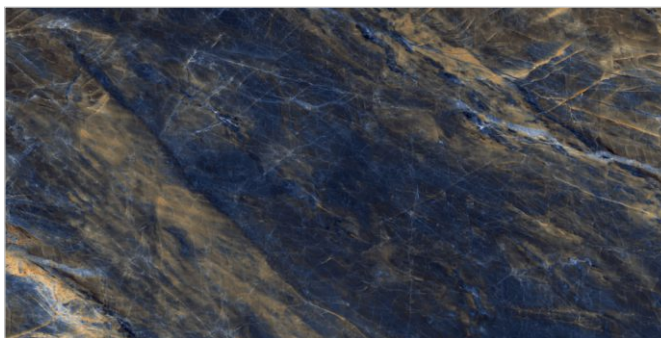

TILES NAME
3014 PARADISE BLUE

FORMAT
600X1200MM

SURFACES
HIGH GLOSS

04
RANDOM

FLAVOUR®
GRANITO
Elegance of Nature ... Amplified

Back to
Index >>>

www.flavourgranito.com