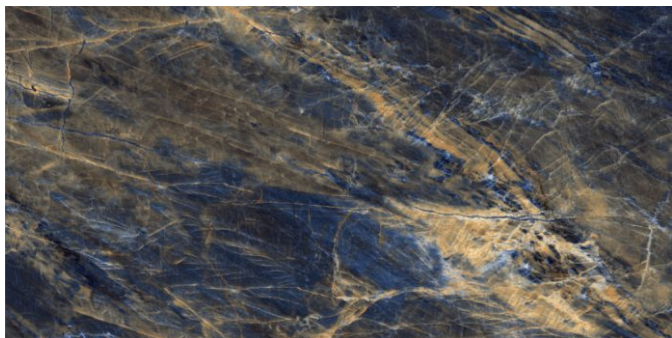

TILES NAME
3014 PARADISE BLUE

FORMAT
600X1200MM

SURFACES
HIGH GLOSS

04
RANDOM

FLAVOUR®
GRANITO
Elegance of Nature ... Amplified

Back to
Index >>>

www.flavourgranito.com