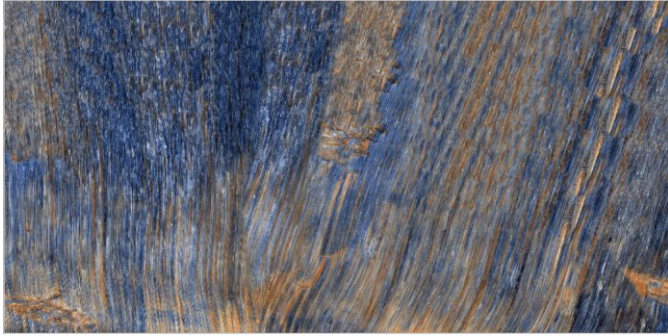

FORMAT
600X1200MM

SURFACES
HIGH GLOSS

04
RANDOM

FLAVOUR[®]
GRANITO
Elegance of Nature ... Amplified

Back to
Index >>>

www.flavourgranito.com

TILES NAME
2990 ELMAS BLUE

FORMAT
600X1200MM