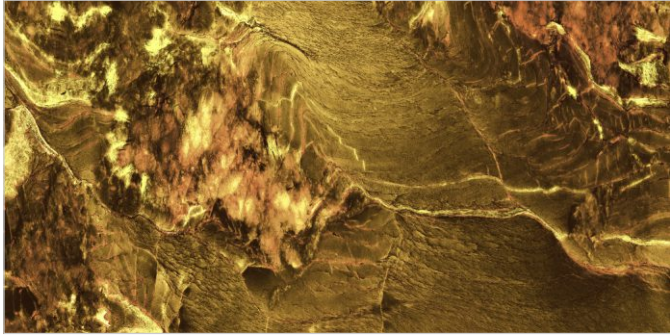

TILES NAME
STROMFRONT GOLD

FORMAT
600X1200MM

SURFACES
HIGH GLOSS

04
RANDOM

FLAVOUR®
GRANITO
Elegance of Nature... Amplified

Back to
Index >>>

www.flavourgranito.com