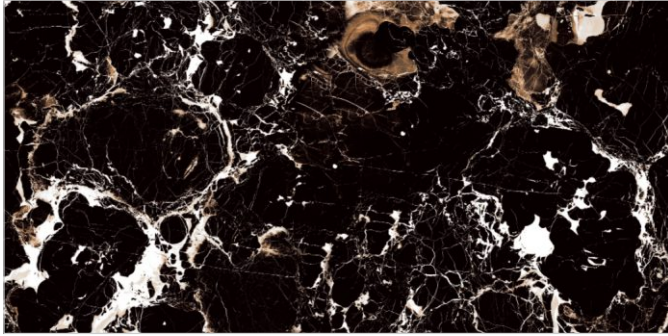

TILES NAME
3031 TRIVIZA BLACK

FORMAT
600X1200MM

SURFACES
HIGH GLOSS

02
RANDOM

FLAVOUR®
GRANITO
Elegance of Nature ... Amplified

Back to
Index >>>

www.flavourgranito.com