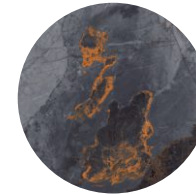

2994 HARLOW
BLUE

2974 HEMILET
BLACK

3010 IMPALA
BLACK

3012 LUCIDO
BLACK

3018 MILANO
AZUL

NEODOM BLUE

2927 NERO
MARQUINA

877 OCEAN ONYX
BLUE

3014 PARADISE
BLUE

957 PLANET
BLUE

1998 PREZIOSI
GREEN

3006 PULSE
ONYX BLUE

2955 RENORI
BLUE

2988 RIVOLAND
BLUE

Our 600x1200mm Ceramic Tiles Are Designed To Bring A Sense Of Spaciousness And Sophistication To Any Interior. With Their Large Format, These Tiles Create Seamless Surfaces That Enhance The Flow Of Light And Space, Making Rooms Feel Bigger And More Open

Index

**3011 ROSSETA
PEBBLE**

**2987 ROVER
AQUA**

**SANYA GREEN
STONE**

**3020 SEVYA
BLACK**

SHATTERED NERO

**3031 TRIVIZA
BLACK**

**889 ZUMA
BLUE**