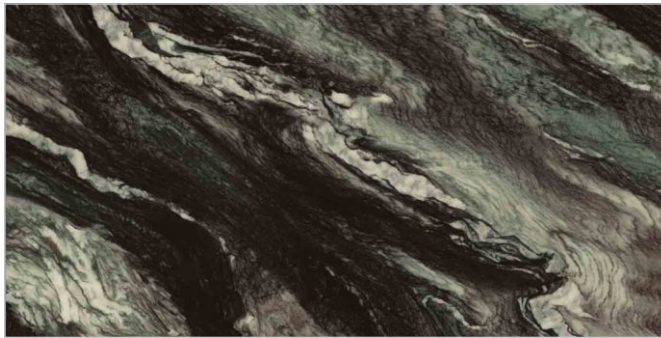

FORMAT
600X1200MM

SURFACES
HIGH GLOSS

04
RANDOM

**FLAVOUR
GRANITO**®
Elegance of Nature ... Amplified

Back to
Index >>>

www.flavourgranito.com

TILES NAME
823 FRENZY TEAL

FORMAT
600X1200MM