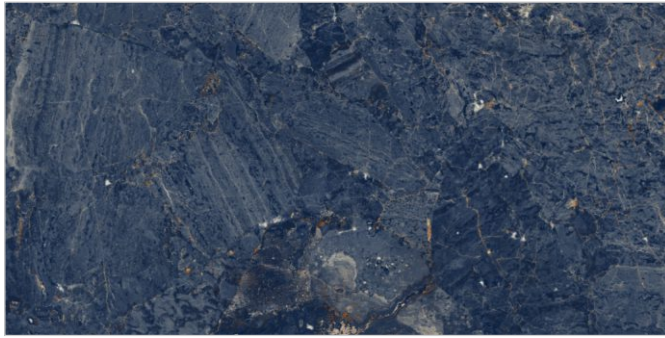

TILES NAME
3005 OPELO BLUE

FORMAT
600X1200MM

SURFACES
HIGH GLOSS

03
RANDOM

FLAVOUR®
GRANITO
Elegance of Nature ... Amplified

Back to
Index >>>

www.flavourgranito.com