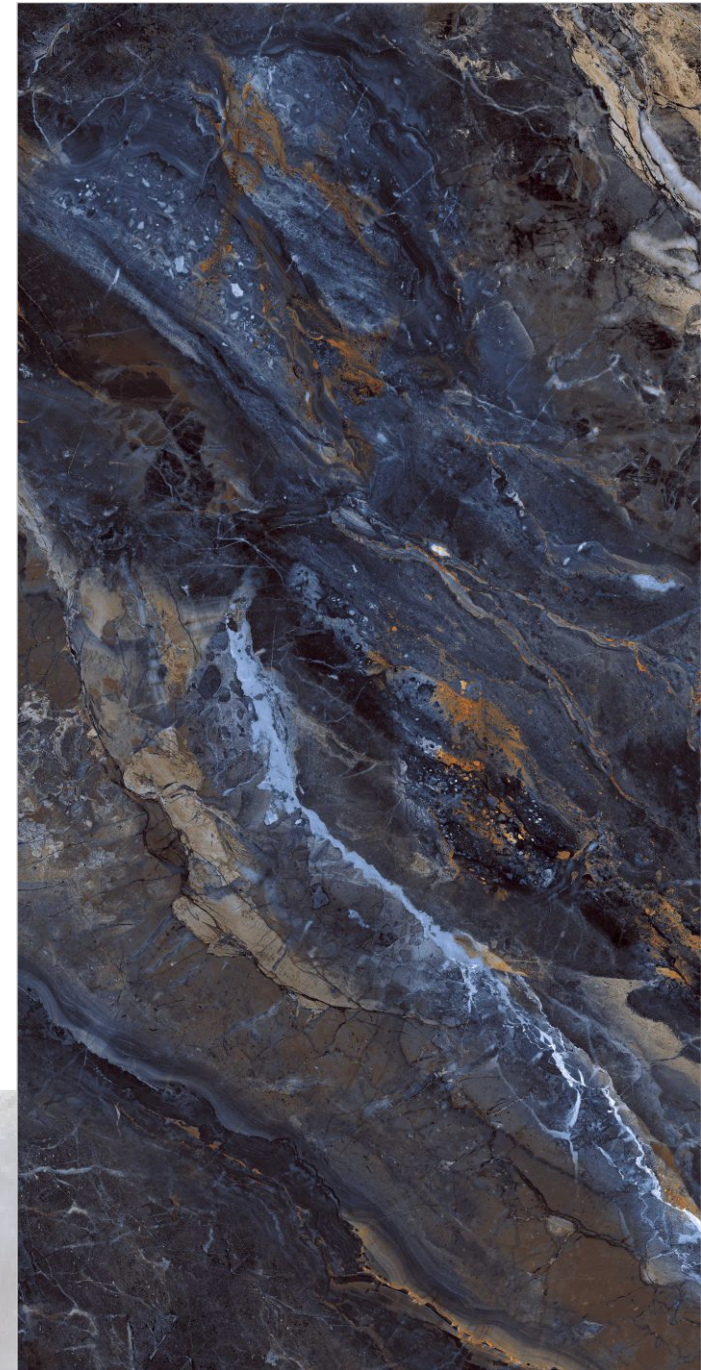

TILES NAME
NEODOM BLUE

FORMAT
600X1200MM

SURFACES
HIGH GLOSS

04
RANDOM

FLAVOUR®
GRANITO
Elegance of Nature ... Amplified

Back to
Index >>>

www.flavourgranito.com