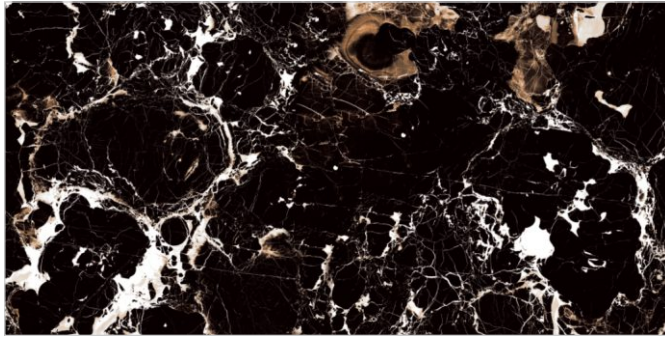

TILES NAME
3031 TRIVIZA BLACK

FORMAT
600X1200MM

SURFACES
HIGH GLOSS

02
RANDOM

FLAVOUR®
GRANITO
Elegance of Nature ... Amplified

Back to
Index >>>

www.flavourgranito.com