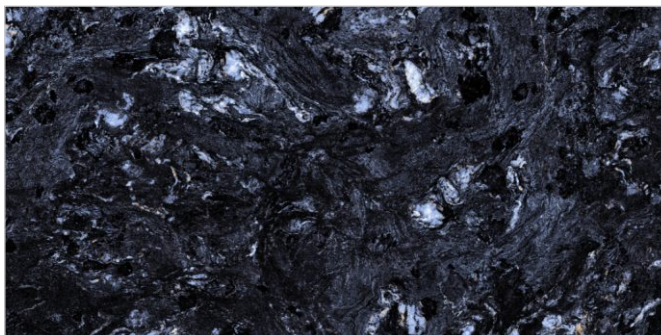

TILES NAME
3020 SEVYA BLACK

FORMAT
600X1200MM

SURFACES
HIGH GLOSS

04
RANDOM

FLAVOUR®
GRANITO
Elegance of Nature ... Amplified

Back to
Index >>>

www.flavourgranito.com