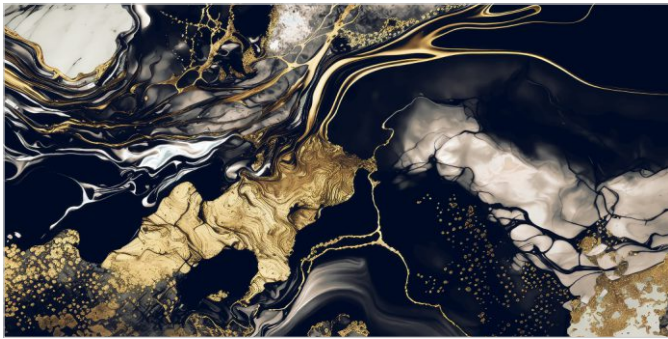

SURFACES
HIGH GLOSS

04
RANDOM

FLAVOUR
GRANITO[®]
Elegance of Nature ... Amplified

Back to
Index >>>

www.flavourgranito.com

TILES NAME
GOLDEN VENIS BLACK

FORMAT
600X1200MM

SURFACES
HIGH GLOSS