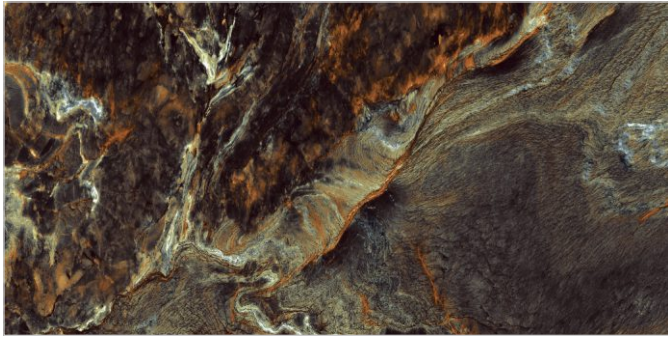

TILES NAME
STROMFRONT GREEN

FORMAT
600X1200MM

SURFACES
HIGH GLOSS

04
RANDOM

FLAVOUR®
GRANITO
Elegance of Nature ... Amplified

Back to
Index >>>

www.flavourgranito.com