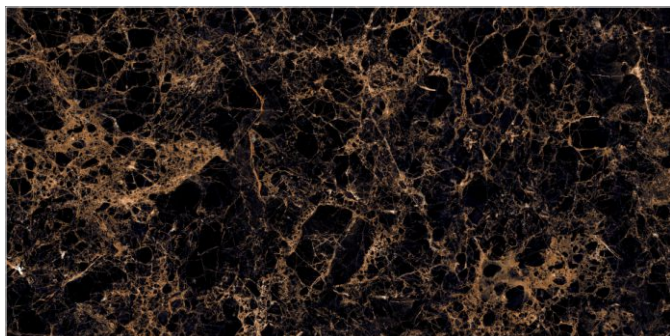

TILES NAME
ELEGANT BLUE ROYAL

FORMAT
600X1200MM

SURFACES
HIGH GLOSS

05
RANDOM

FLAVOUR
GRANITO
Elegance of Nature ... Amplified

Back to **Index** >>>

www.flavourgranito.com

TILES NAME
**942 EMPRADORE
BLACK**