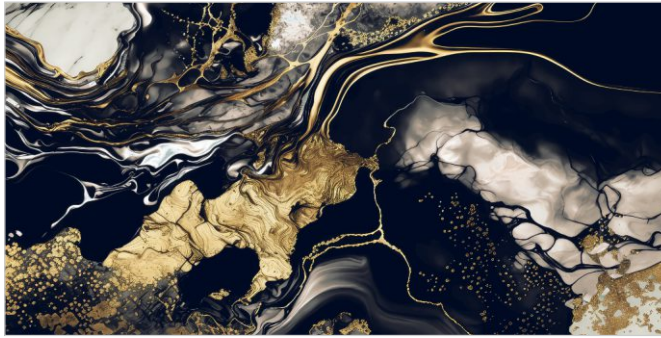

SURFACES
HIGH GLOSS

04
RANDOM

FLAVOUR
GRANITO[®]
Elegance of Nature ... Amplified

Back to
Index >>>

www.flavourgranito.com

TILES NAME
GOLDEN VENIS BLACK

FORMAT
600X1200MM

SURFACES
HIGH GLOSS