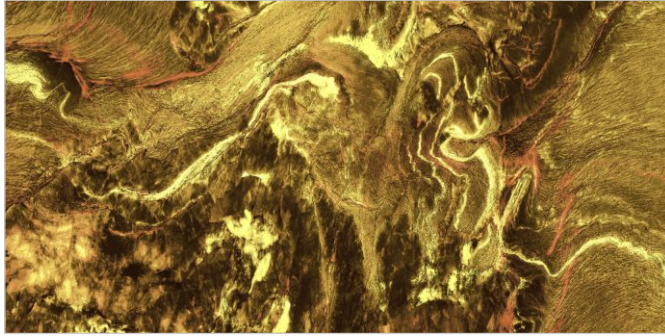

TILES NAME
STROMFRONT GOLD

FORMAT
600X1200MM

SURFACES
HIGH GLOSS

04
RANDOM

FLAVOUR®
GRANITO
Elegance of Nature... Amplified

Back to
Index >>>

www.flavourgranito.com