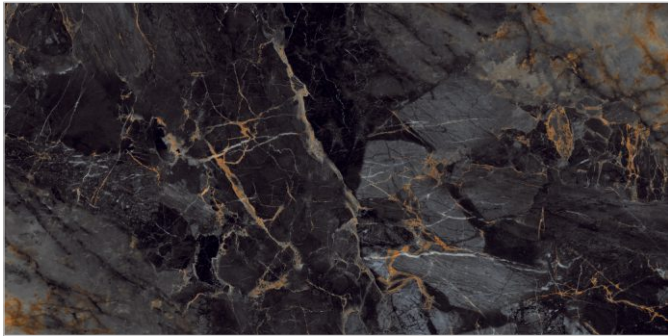

FORMAT
600X1200MM

SURFACES
HIGH GLOSS

04
RANDOM

FLAVOUR[®]
GRANITO
Elegance of Nature ... Amplified

Back to
Index >>>

www.flavourgranito.com

TILES NAME
THUNDERSTONE NERO

FORMAT
600X1200MM