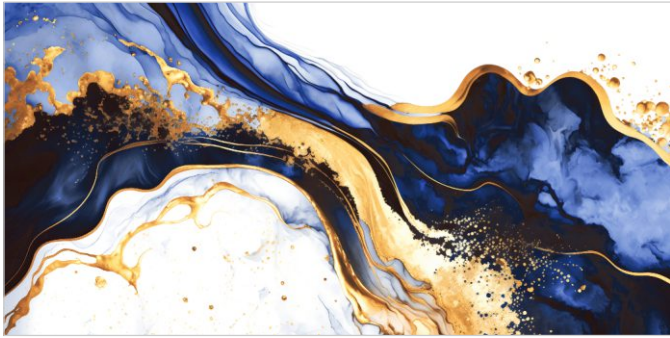

www.flavourgranito.com

TILES NAME
3013 ECLIPSE BLACK

FORMAT
600X1200MM

SURFACES
HIGH GLOSS

04
RANDOM

FLAVOUR[®]
GRANITO
Elegance of Nature ... Amplified

Back to
Index >>>

www.flavourgranito.com