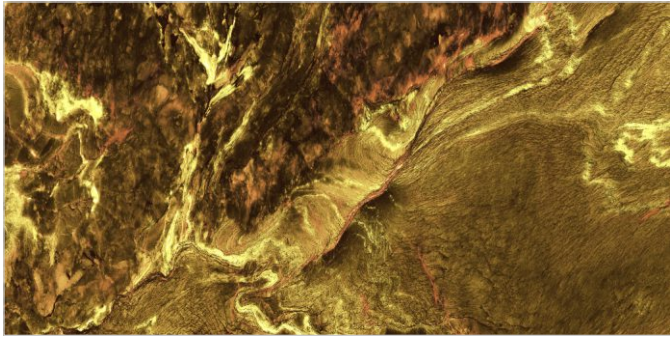

TILES NAME
STROMFRONT GOLD

FORMAT
600X1200MM

SURFACES
HIGH GLOSS

04
RANDOM

FLAVOUR®
GRANITO
Elegance of Nature... Amplified

Back to
Index >>>

www.flavourgranito.com