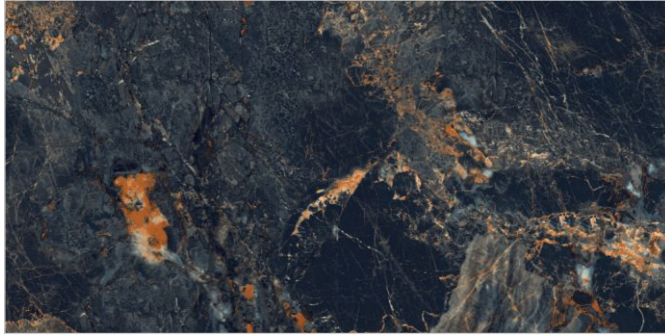

TILES NAME
3025 DIVINE TEAL

FORMAT
600X1200MM

SURFACES
HIGH GLOSS

04
RANDOM

FLAVOUR®
GRANITO
Elegance of Nature ... Amplified

Back to
Index >>>

www.flavourgranito.com