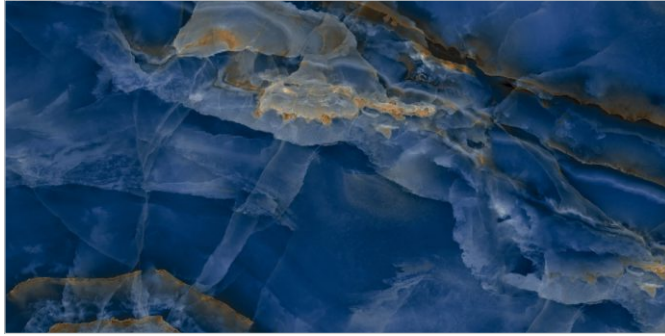

www.flavourgranito.com

TILES NAME
877 OCEAN ONYX BLU

FORMAT
600X1200MM

SURFACES
HIGH GLOSS

03
RANDOM

FLAVOUR[®]
GRANITO
Elegance of Nature ... Amplified

Back to
Index >>>

www.flavourgranito.com