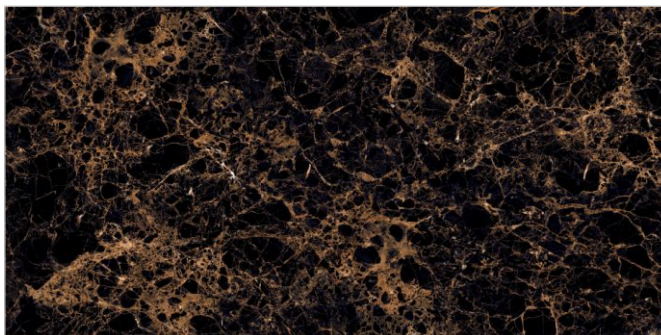

TILES NAME
ELEGANT BLUE ROYAL

FORMAT
600X1200MM

SURFACES
HIGH GLOSS

05
RANDOM

FLAVOUR
GRANITO
Elegance of Nature ... Amplified

Back to **Index** >>>

www.flavourgranito.com

TILES NAME
**942 EMPRADORE
BLACK**