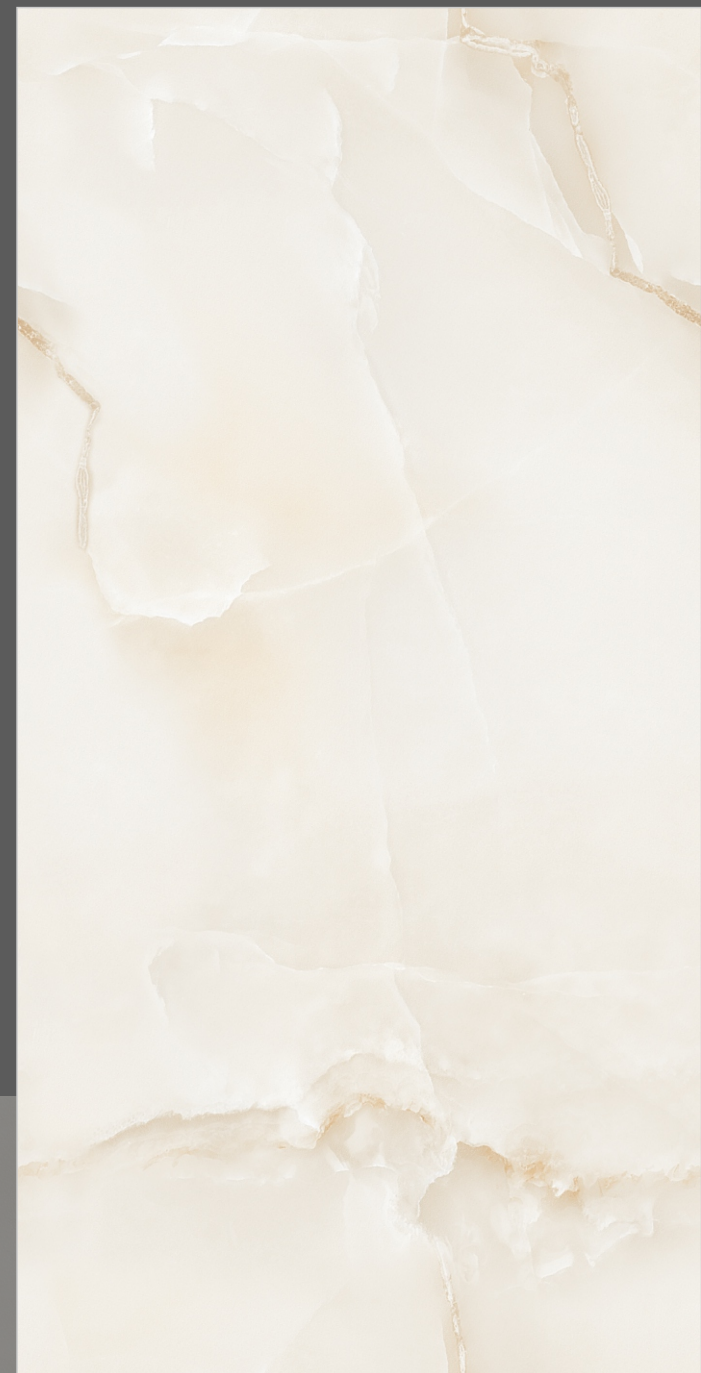

TILES NAME
**1923 GERMAN
IVORY**

FORMAT
600X1200MM

SURFACES
GLOSSY

02
RANDOM

**FLAVOUR
GRANITO**®

Elegance of Nature ... Amplified

Back to
Index >>>

www.flavourgranito.com