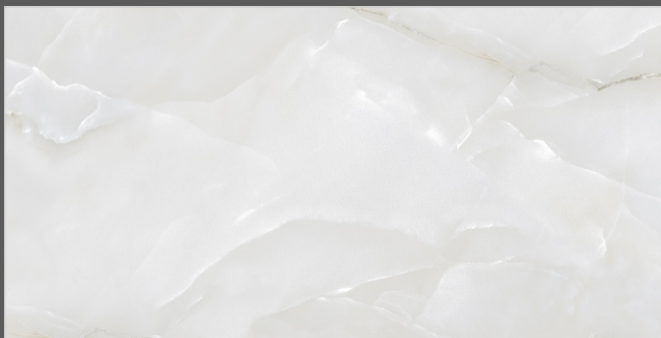

TILES NAME
ECHO ONXY

FORMAT
600X1200MM

SURFACES
GLOSSY

04
RANDOM

FLAVOUR®
GRANITO

Elegance of Nature ... Amplified

Back to **>>>**
Index

www.flavourgranito.com