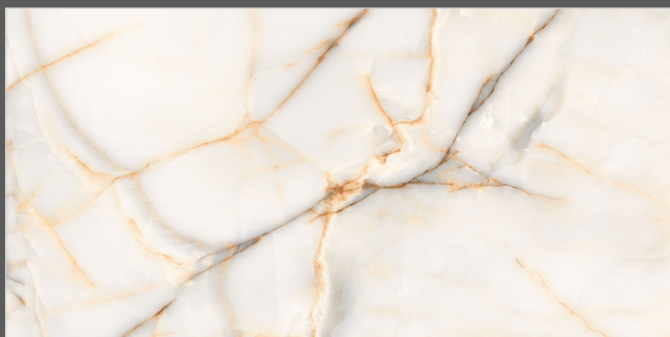

TILES NAME  
**INDEX ONYX  
WHITE**

FORMAT  
**600X1200MM**

SURFACES  
**GLOSSY**

**04**  
RANDOM

**FLAVOUR  
GRANITO**®

Elegance of Nature ... Amplified

Back to Index >>>

[www.flavourgranito.com](http://www.flavourgranito.com)