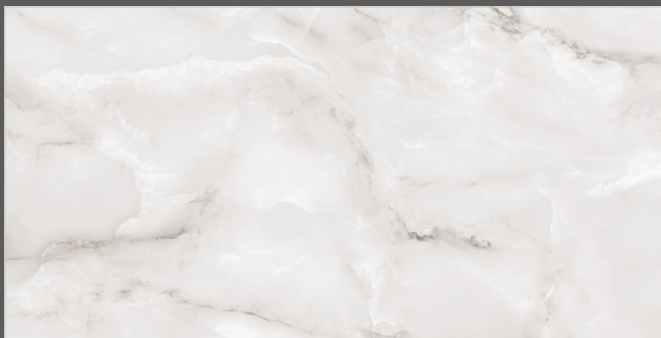

TILES NAME
1934 PAZERO REX

FORMAT
600X1200MM

SURFACES
GLOSSY

04
RANDOM

FLAVOUR®
GRANITO

Elegance of Nature ... Amplified

Back to
Index >>>

www.flavourgranito.com