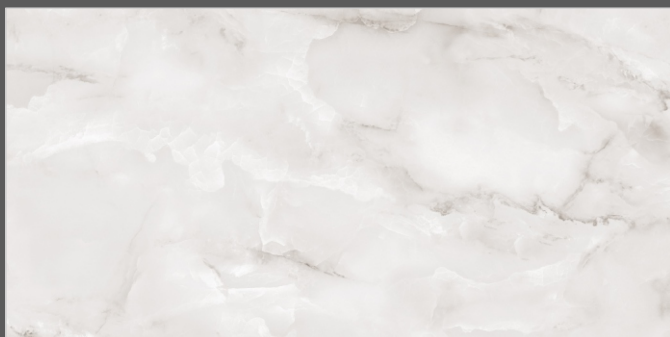

TILES NAME
1934 PAZERO REX

FORMAT
600X1200MM

SURFACES
GLOSSY

04
RANDOM

FLAVOUR®
GRANITO

Elegance of Nature ... Amplified

Back to
Index >>>

www.flavourgranito.com