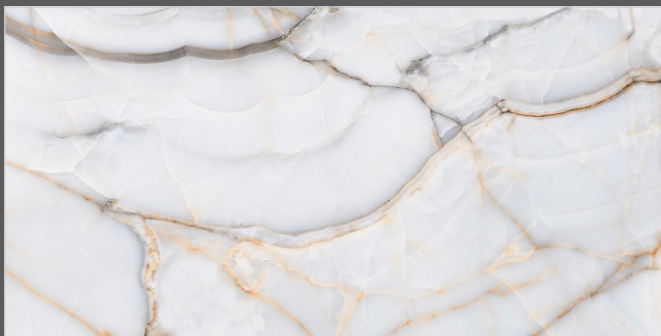

TILES NAME
**1523 LUNA ONYX
GREY**

FORMAT
600X1200MM

SURFACES
GLOSSY

04
RANDOM

**FLAVOUR
GRANITO**®

Elegance of Nature ... Amplified

Back to
Index >>>

www.flavourgranito.com