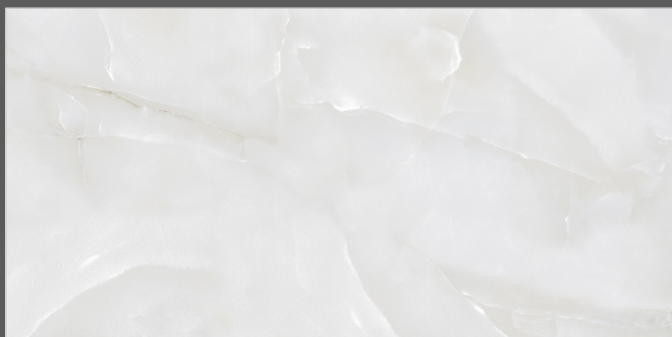

TILES NAME
ECHO ONXY

FORMAT
600X1200MM

SURFACES
GLOSSY

04
RANDOM

FLAVOUR®
GRANITO

Elegance of Nature ... Amplified

Back to **>>>**
Index

www.flavourgranito.com