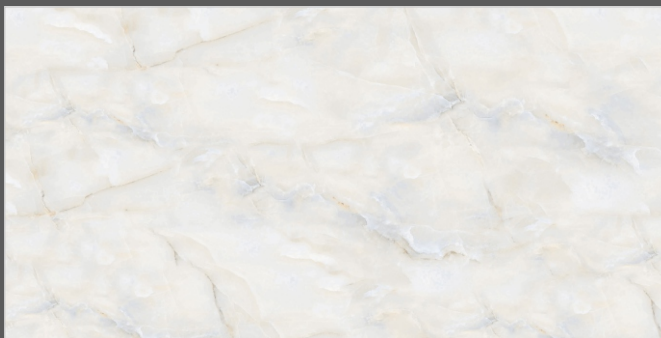

FORMAT  
**600X1200MM**

SURFACES  
**GLOSSY**

**04**  
RANDOM

**FLAVOUR  
GRANITO**®

Elegance of Nature ... Amplified

Back to  
Index >>>

[www.flavourgranito.com](http://www.flavourgranito.com)

**TILES NAME**  
**103 SILK ONYX**