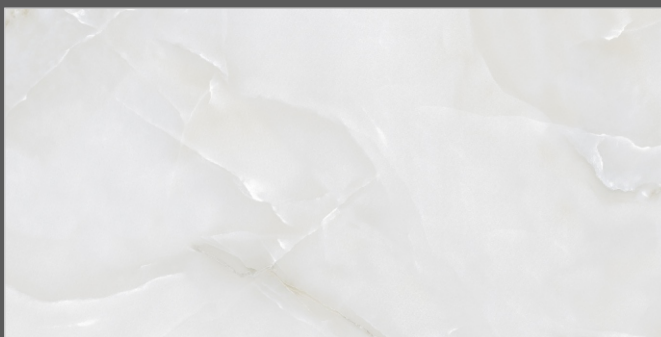

TILES NAME
ECHO ONXY

FORMAT
600X1200MM

SURFACES
GLOSSY

04
RANDOM

FLAVOUR®
GRANITO

Elegance of Nature ... Amplified

Back to **>>>**
Index

www.flavourgranito.com