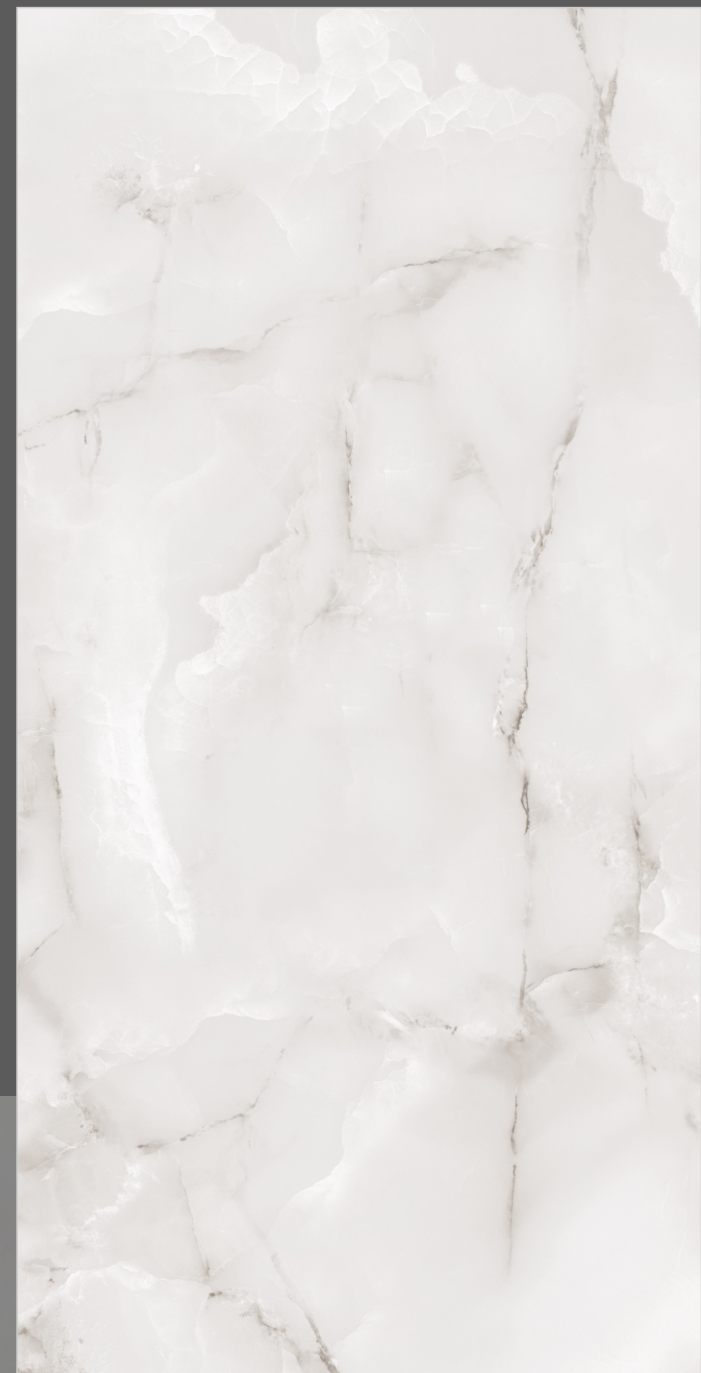

TILES NAME
1934 PAZERO REX

FORMAT
600X1200MM

SURFACES
GLOSSY

04
RANDOM

FLAVOUR®
GRANITO

Elegance of Nature ... Amplified

Back to
Index >>>

www.flavourgranito.com