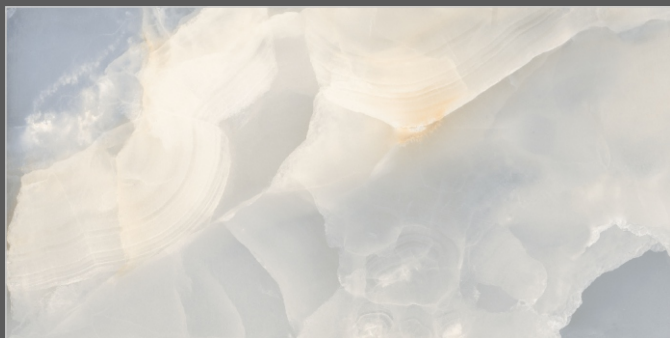

**FORMAT**  
**600X1200MM**

**SURFACES**  
**GLOSSY**

**03**  
**RANDOM**

**FLAVOUR**<sup>®</sup>  
**GRANITO**

Elegance of Nature ... Amplified

Back to  
Index >>>

[www.flavourgranito.com](http://www.flavourgranito.com)