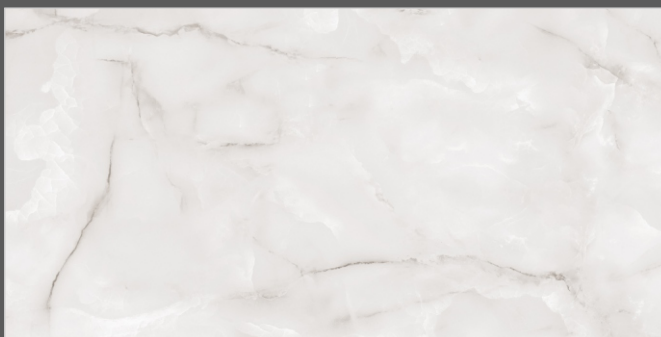

TILES NAME
1934 PAZERO REX

FORMAT
600X1200MM

SURFACES
GLOSSY

04
RANDOM

FLAVOUR®
GRANITO

Elegance of Nature ... Amplified

Back to
Index >>>

www.flavourgranito.com