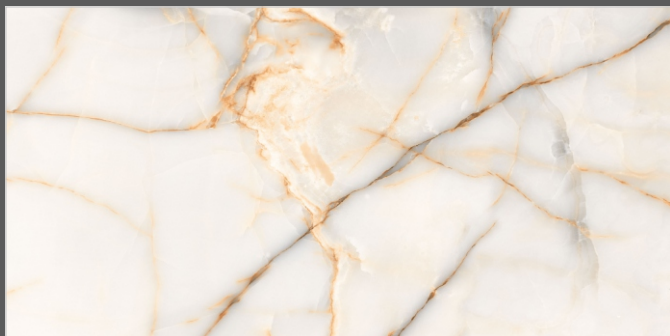

TILES NAME  
**INDEX ONYX  
WHITE**

FORMAT  
**600X1200MM**

SURFACES  
**GLOSSY**

**04**  
RANDOM

**FLAVOUR  
GRANITO**®

Elegance of Nature ... Amplified

Back to Index >>>

[www.flavourgranito.com](http://www.flavourgranito.com)