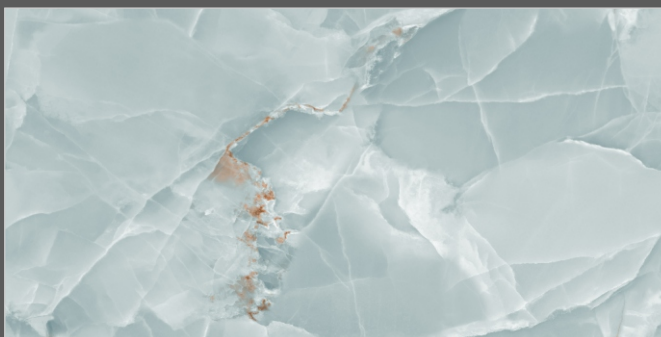

TILES NAME
2067 INDEX ONYX
AQUE

FORMAT
600X1200MM

SURFACES
GLOSSY

04
RANDOM

FLAVOUR®
GRANITO

Elegance of Nature ... Amplified

Back to
Index >>>

www.flavourgranito.com