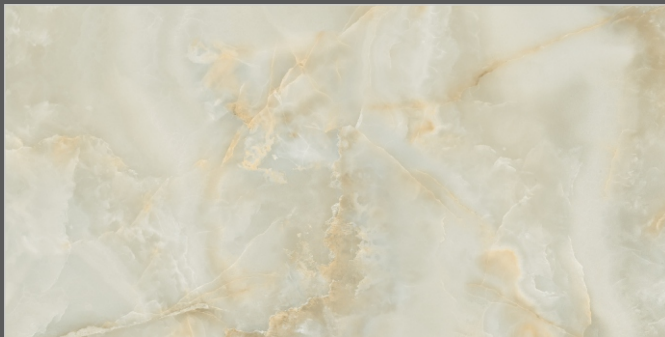

TILES NAME
2117 ANTIGUA MULTI

FORMAT
600X1200MM

SURFACES
GLOSSY

04
RANDOM

FLAVOUR®
GRANITO

Elegance of Nature ... Amplified

Back to **>>>**
Index

www.flavourgranito.com