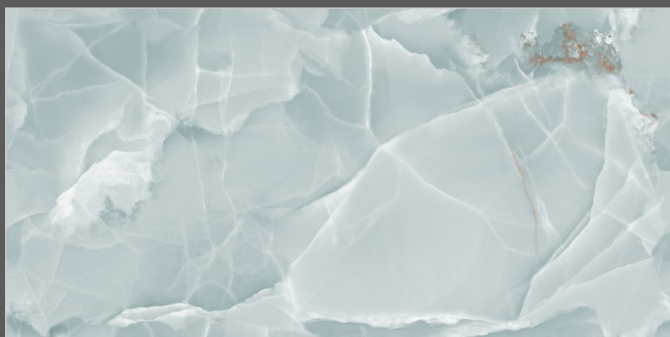

TILES NAME
2067 INDEX ONYX
AQUE

FORMAT
600X1200MM

SURFACES
GLOSSY

04
RANDOM

FLAVOUR®
GRANITO

Elegance of Nature ... Amplified

Back to
Index >>>

www.flavourgranito.com