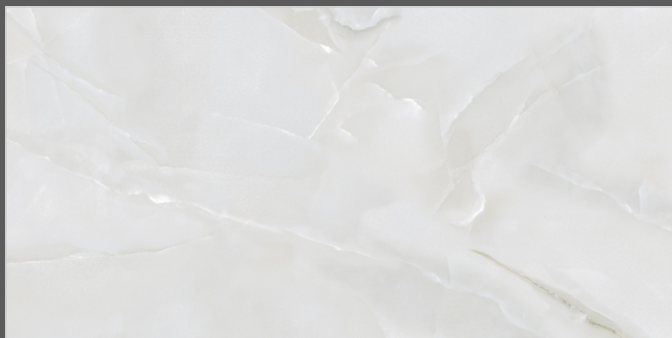

TILES NAME
ECHO ONXY

FORMAT
600X1200MM

SURFACES
GLOSSY

04
RANDOM

FLAVOUR®
GRANITO

Elegance of Nature ... Amplified

Back to **>>>**
Index

www.flavourgranito.com