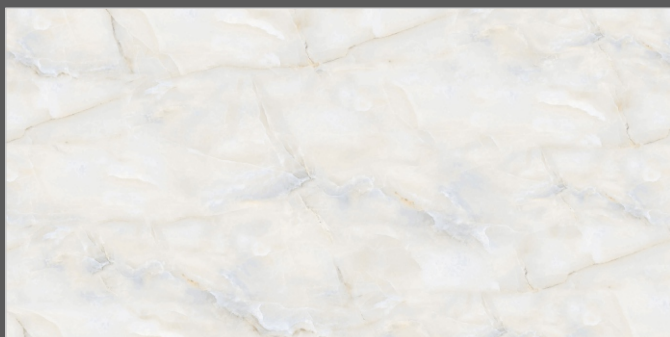

FORMAT  
**600X1200MM**

SURFACES  
**GLOSSY**

**04**  
RANDOM

**FLAVOUR  
GRANITO**®

Elegance of Nature ... Amplified

Back to  
Index >>>

[www.flavourgranito.com](http://www.flavourgranito.com)

**TILES NAME**  
**103 SILK ONYX**