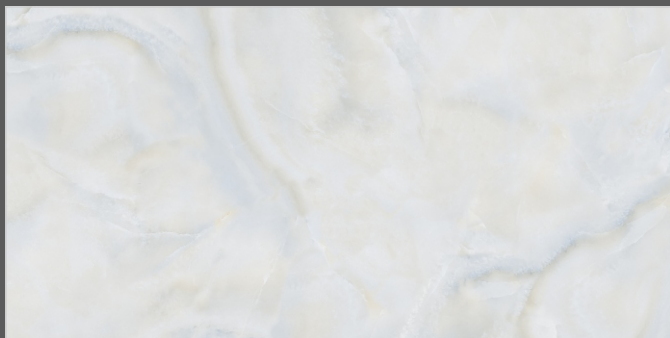

TILES NAME  
**2268 INFINITE ONYX**

FORMAT  
**600X1200MM**

SURFACES  
**GLOSSY**

**04**  
RANDOM

**FLAVOUR  
GRANITO**®

Elegance of Nature ... Amplified

Back to  
Index >>>

[www.flavourgranito.com](http://www.flavourgranito.com)