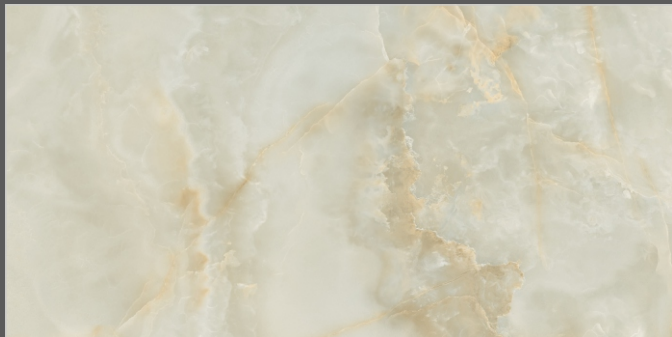

TILES NAME
2117 ANTIGUA MULTI

FORMAT
600X1200MM

SURFACES
GLOSSY

04
RANDOM

FLAVOUR®
GRANITO

Elegance of Nature ... Amplified

Back to **>>>**
Index

www.flavourgranito.com