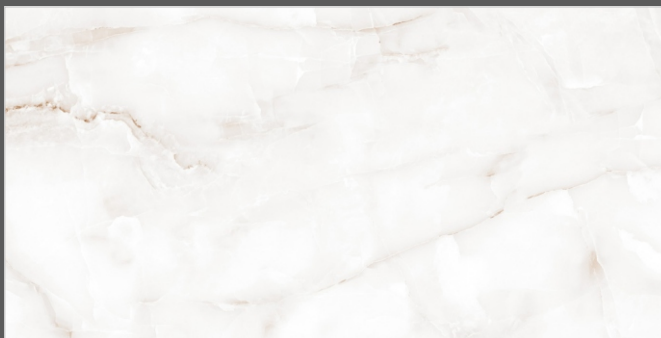

TILES NAME
25142 ONYX SIENNA

FORMAT
600X1200MM

SURFACES
GLOSSY

03
RANDOM

FLAVOUR®
GRANITO

Elegance of Nature ... Amplified

Back to
Index >>>

www.flavourgranito.com