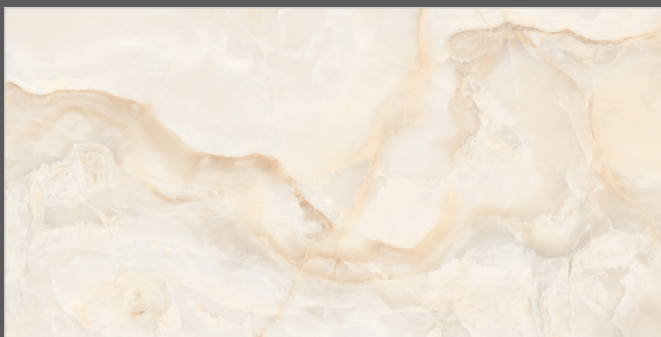

TILES NAME
1965 ROVER ONYX
CREMA

FORMAT
600X1200MM

SURFACES
GLOSSY

04
RANDOM

FLAVOUR®
GRANITO

Elegance of Nature ... Amplified

Back to
Index >>>

www.flavourgranito.com