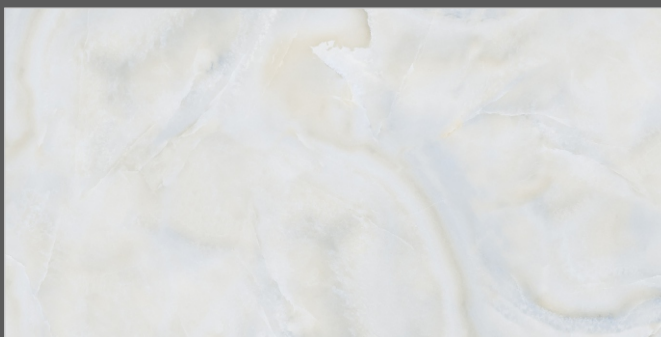

TILES NAME  
**2268 INFINITE ONYX**

FORMAT  
**600X1200MM**

SURFACES  
**GLOSSY**

**04**  
RANDOM

**FLAVOUR  
GRANITO**®

Elegance of Nature ... Amplified

Back to  
Index >>>

[www.flavourgranito.com](http://www.flavourgranito.com)