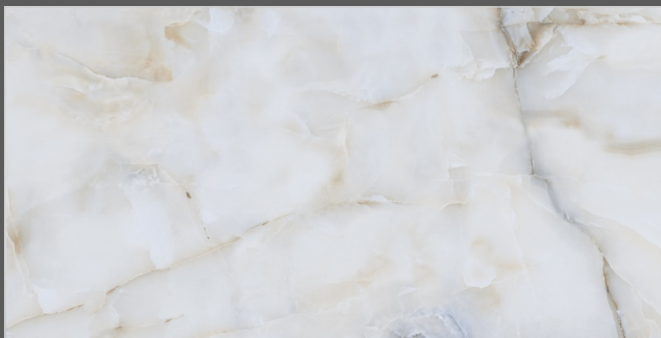

TILES NAME
ANTISKY GREEN

FORMAT
600X1200MM

SURFACES
GLOSSY

04
RANDOM

FLAVOUR®
GRANITO

Elegance of Nature ... Amplified

Back to
Index >>>

www.flavourgranito.com