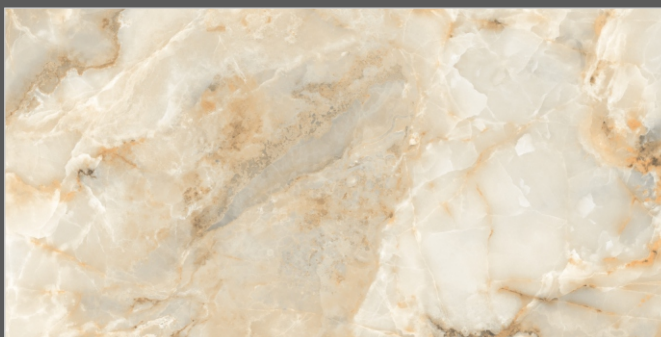

TILES NAME
1644 SWISS IVORY

FORMAT
600X1200MM

SURFACES
GLOSSY

01
RANDOM

FLAVOUR®
GRANITO

Elegance of Nature ... Amplified

Back to **>>>**
Index

www.flavourgranito.com