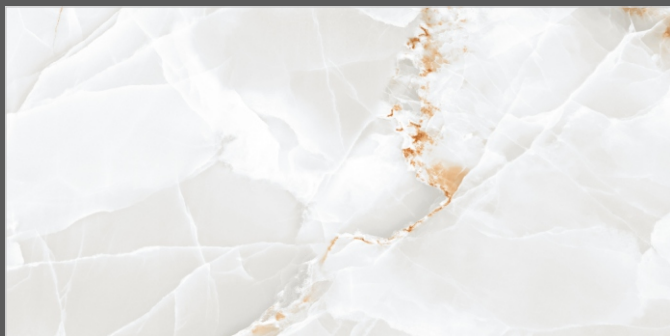

FORMAT  
**600X1200MM**

SURFACES  
**GLOSSY**

**04**  
RANDOM

**FLAVOUR  
GRANITO**®

Elegance of Nature ... Amplified

Back to  
Index >>>

[www.flavourgranito.com](http://www.flavourgranito.com)

DESIGN NAME  
**INDEX ONYX PINK**