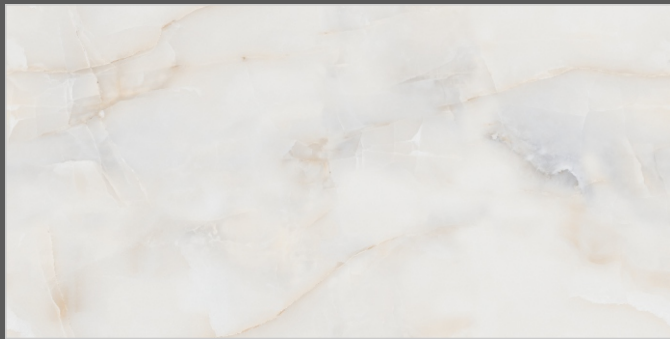

TILES NAME
1983 FUSION GREY

FORMAT
600X1200MM

SURFACES
GLOSSY

04
RANDOM

FLAVOUR®
GRANITO
Elegance of Nature ... Amplified

Back to
Index >>>

www.flavourgranito.com