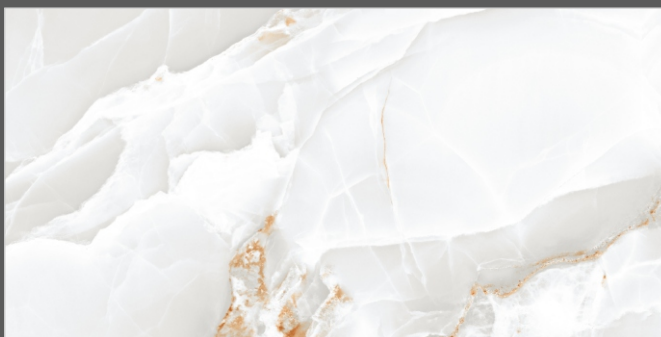

FORMAT  
**600X1200MM**

SURFACES  
**GLOSSY**

**04**  
RANDOM

**FLAVOUR  
GRANITO**®

Elegance of Nature ... Amplified

Back to  
Index >>>

[www.flavourgranito.com](http://www.flavourgranito.com)

DESIGN NAME  
**INDEX ONYX PINK**