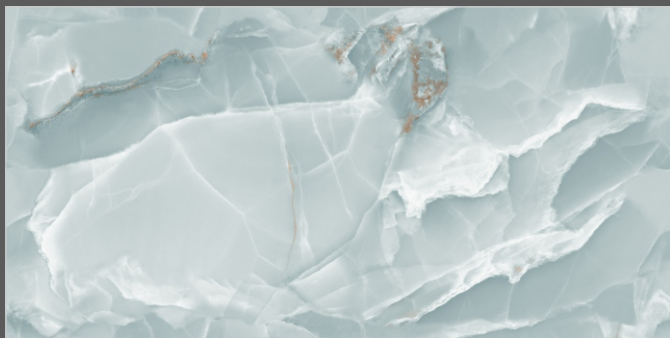

TILES NAME
2067 INDEX ONYX
AQUE

FORMAT
600X1200MM

SURFACES
GLOSSY

04
RANDOM

FLAVOUR®
GRANITO

Elegance of Nature ... Amplified

Back to
Index >>>

www.flavourgranito.com