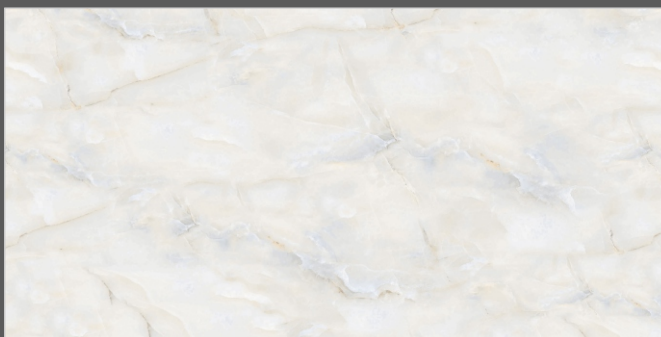

FORMAT  
**600X1200MM**

SURFACES  
**GLOSSY**

**04**  
RANDOM

**FLAVOUR  
GRANITO**®

Elegance of Nature ... Amplified

Back to  
Index >>>

[www.flavourgranito.com](http://www.flavourgranito.com)

**TILES NAME**  
**103 SILK ONYX**