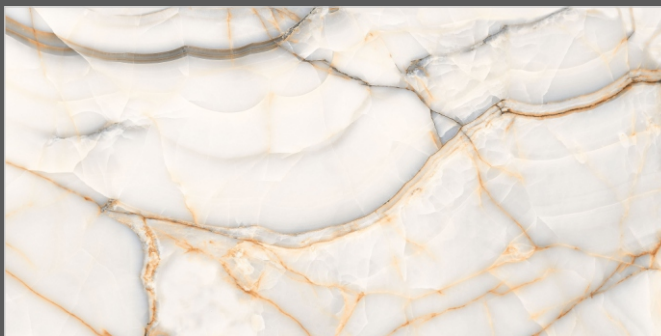

TILES NAME  
**INDEX ONYX  
WHITE**

FORMAT  
**600X1200MM**

SURFACES  
**GLOSSY**

**04**  
RANDOM

**FLAVOUR  
GRANITO**®

Elegance of Nature ... Amplified

Back to Index >>>

[www.flavourgranito.com](http://www.flavourgranito.com)