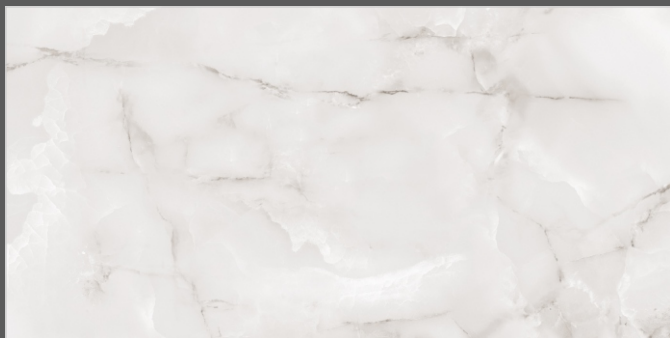

TILES NAME
1934 PAZERO REX

FORMAT
600X1200MM

SURFACES
GLOSSY

04
RANDOM

FLAVOUR®
GRANITO

Elegance of Nature ... Amplified

Back to
Index >>>

www.flavourgranito.com