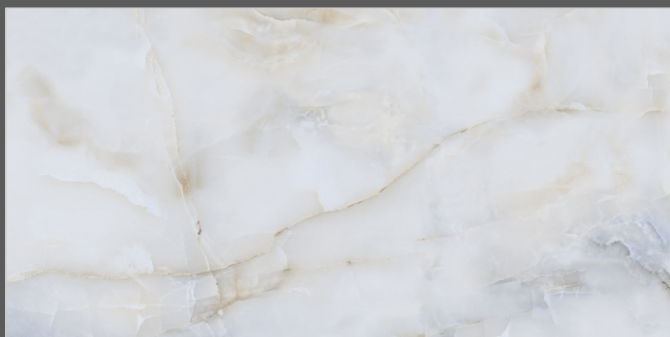

TILES NAME
ANTISKY GREEN

FORMAT
600X1200MM

SURFACES
GLOSSY

04
RANDOM

FLAVOUR®
GRANITO

Elegance of Nature ... Amplified

Back to
Index >>>

www.flavourgranito.com