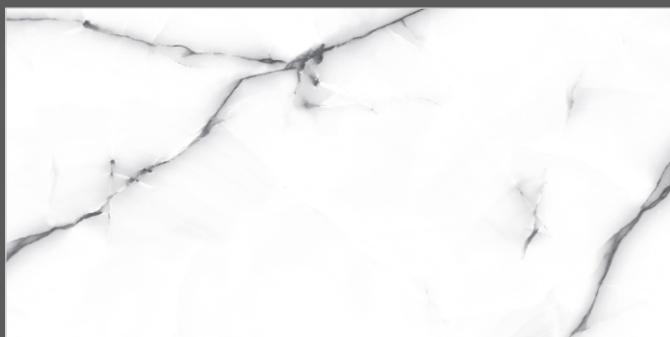

**FLAVOUR**<sup>®</sup>  
**GRANITO**

Elegance of Nature ... Amplified

*Back to* **>>>**  
*Index*

[www.flavourgranito.com](http://www.flavourgranito.com)

**TILES NAME**  
**1858 VIOLA ONYX**  
**GREY**

**FORMAT**  
**600X1200MM**