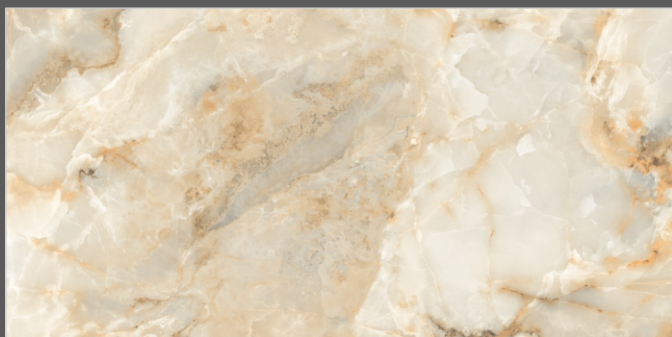

TILES NAME
1644 SWISS IVORY

FORMAT
600X1200MM

SURFACES
GLOSSY

01
RANDOM

FLAVOUR®
GRANITO

Elegance of Nature ... Amplified

Back to **>>>**
Index

www.flavourgranito.com