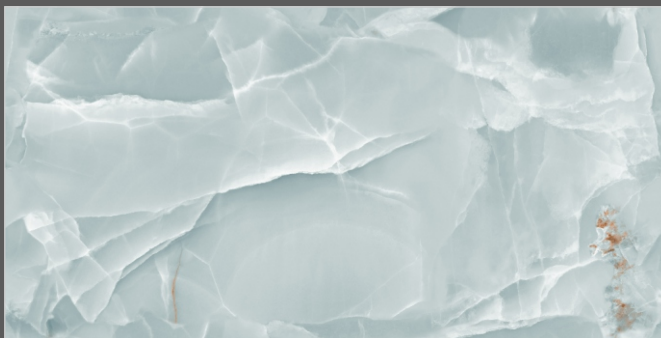

TILES NAME
2067 INDEX ONYX
AQUE

FORMAT
600X1200MM

SURFACES
GLOSSY

04
RANDOM

FLAVOUR®
GRANITO

Elegance of Nature ... Amplified

Back to
Index >>>

www.flavourgranito.com