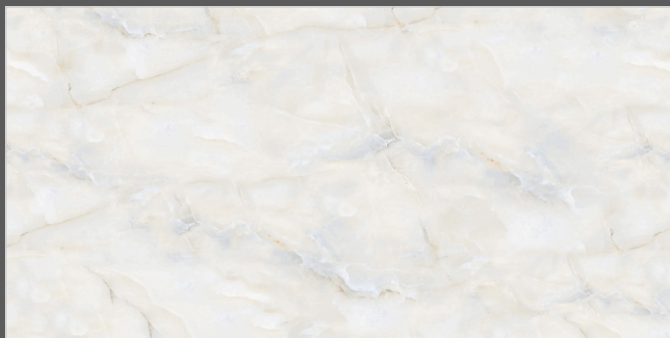

FORMAT  
**600X1200MM**

SURFACES  
**GLOSSY**

**04**  
RANDOM

**FLAVOUR  
GRANITO**®

Elegance of Nature ... Amplified

Back to  
Index >>>

[www.flavourgranito.com](http://www.flavourgranito.com)

**TILES NAME**  
**103 SILK ONYX**