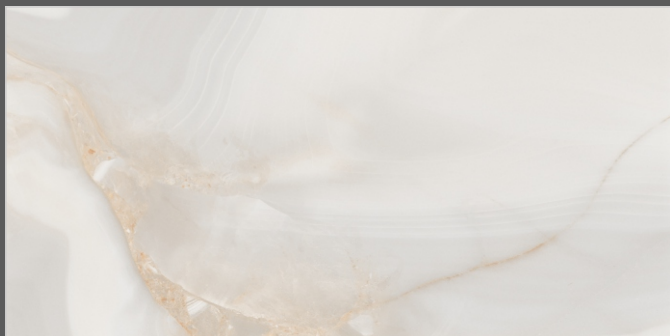

TILES NAME
2222 SIGMA ONYX
BASE

FORMAT
600X1200MM

SURFACES
GLOSSY

04
RANDOM

FLAVOUR®
GRANITO

Elegance of Nature ... Amplified

Back to **>>>**
Index

www.flavourgranito.com