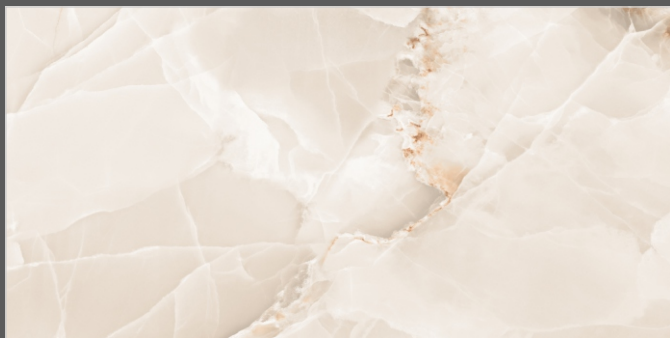

TILES NAME
2090 INDEX ONYX
BEIGE

FORMAT
600X1200MM

SURFACES
GLOSSY

04
RANDOM

FLAVOUR®
GRANITO

Elegance of Nature ... Amplified

Back to
Index >>>

www.flavourgranito.com