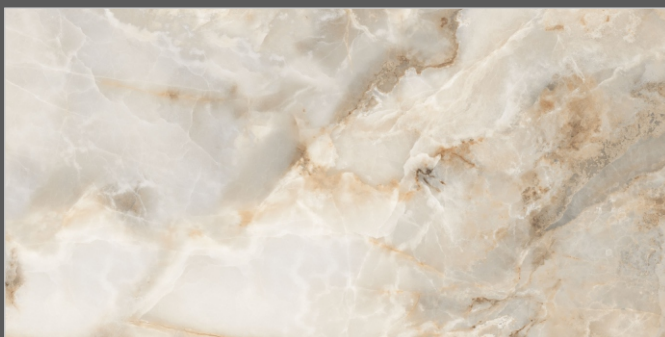

**FORMAT**  
**600X1200MM**

**SURFACES**  
**GLOSSY**

**04**  
**RANDOM**

**FLAVOUR**<sup>®</sup>  
**GRANITO**

Elegance of Nature ... Amplified

Back to **>>>**  
Index

[www.flavourgranito.com](http://www.flavourgranito.com)