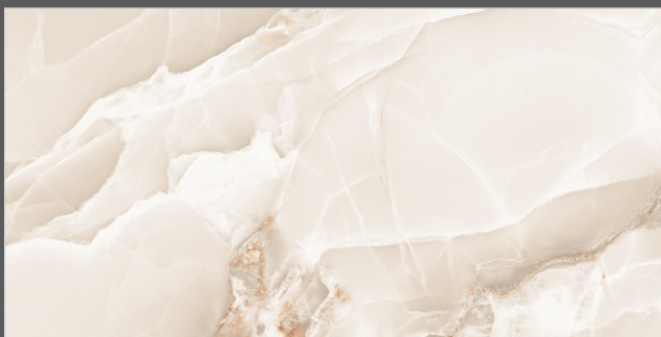

TILES NAME
2090 INDEX ONYX
BEIGE

FORMAT
600X1200MM

SURFACES
GLOSSY

04
RANDOM

FLAVOUR®
GRANITO

Elegance of Nature ... Amplified

Back to
Index >>>

www.flavourgranito.com