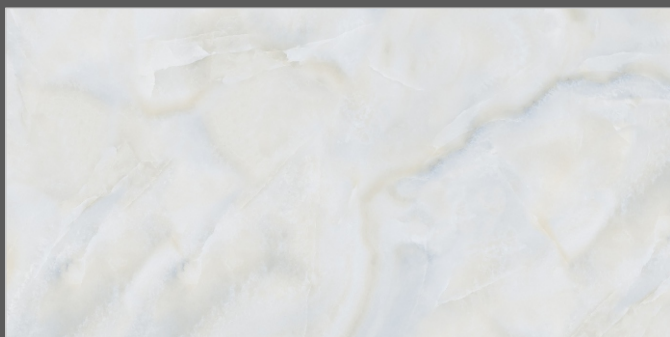

TILES NAME  
**2268 INFINITE ONYX**

FORMAT  
**600X1200MM**

SURFACES  
**GLOSSY**

**04**  
RANDOM

**FLAVOUR  
GRANITO**®

Elegance of Nature ... Amplified

Back to  
Index >>>

[www.flavourgranito.com](http://www.flavourgranito.com)