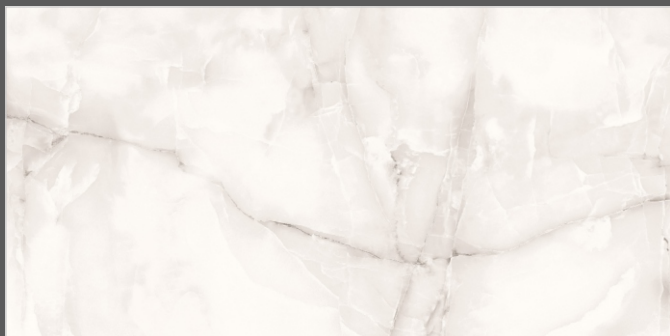

TILES NAME
40112 ANTISKY
GREY

FORMAT
600X1200MM

SURFACES
GLOSSY

04
RANDOM

FLAVOUR®
GRANITO

Elegance of Nature ... Amplified

Back to **>>>**
Index

www.flavourgranito.com