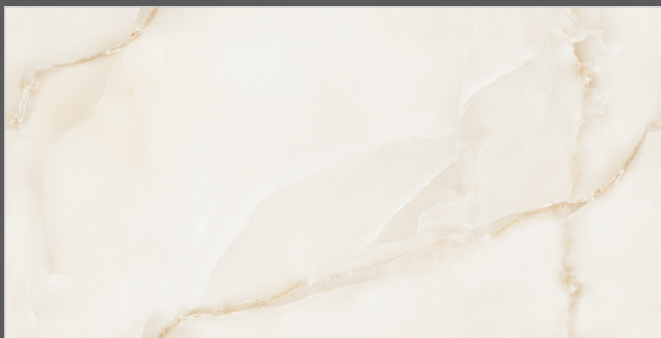

FORMAT  
**600X1200MM**

SURFACES  
**GLOSSY**

**02**  
RANDOM

**FLAVOUR  
GRANITO**®

Elegance of Nature ... Amplified

Back to **>>>**  
Index

[www.flavourgranito.com](http://www.flavourgranito.com)

DESIGN NAME  
**GERMAN GREY**