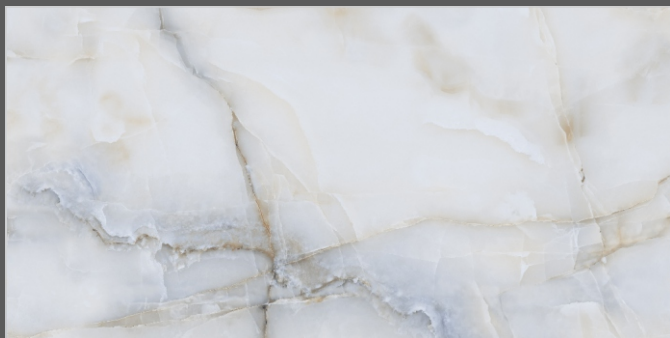

TILES NAME
ANTISKY GREEN

FORMAT
600X1200MM

SURFACES
GLOSSY

04
RANDOM

FLAVOUR®
GRANITO

Elegance of Nature ... Amplified

Back to
Index >>>

www.flavourgranito.com