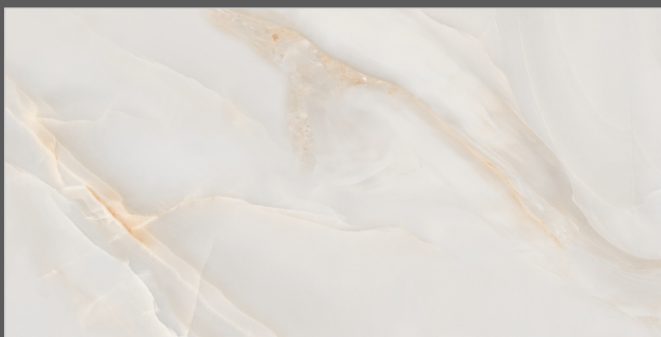

TILES NAME
2222 SIGMA ONYX
BASE

FORMAT
600X1200MM

SURFACES
GLOSSY

04
RANDOM

FLAVOUR®
GRANITO

Elegance of Nature ... Amplified

Back to **>>>**
Index

www.flavourgranito.com