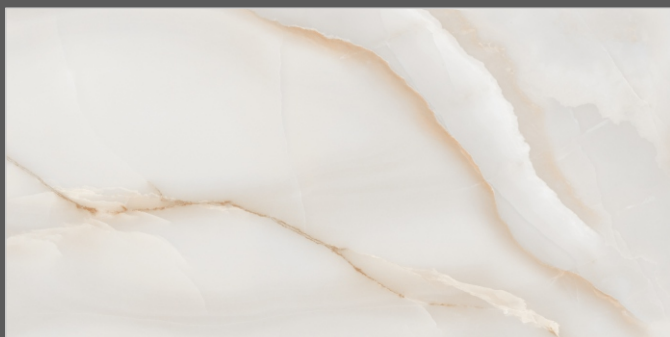

TILES NAME
2222 SIGMA ONYX
BASE

FORMAT
600X1200MM

SURFACES
GLOSSY

04
RANDOM

FLAVOUR®
GRANITO

Elegance of Nature ... Amplified

Back to **>>>**
Index

www.flavourgranito.com