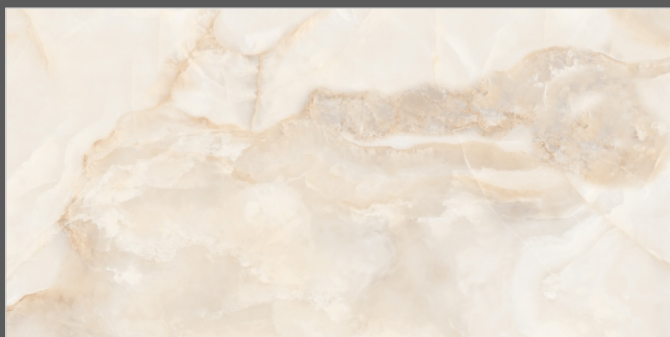

**FLAVOUR**<sup>®</sup>  
**GRANITO**

Elegance of Nature ... Amplified

Back to  
Index >>>

[www.flavourgranito.com](http://www.flavourgranito.com)

**TILES NAME**  
**1965 ROVER ONYX**  
**CREMA**

**FORMAT**  
**600X1200MM**