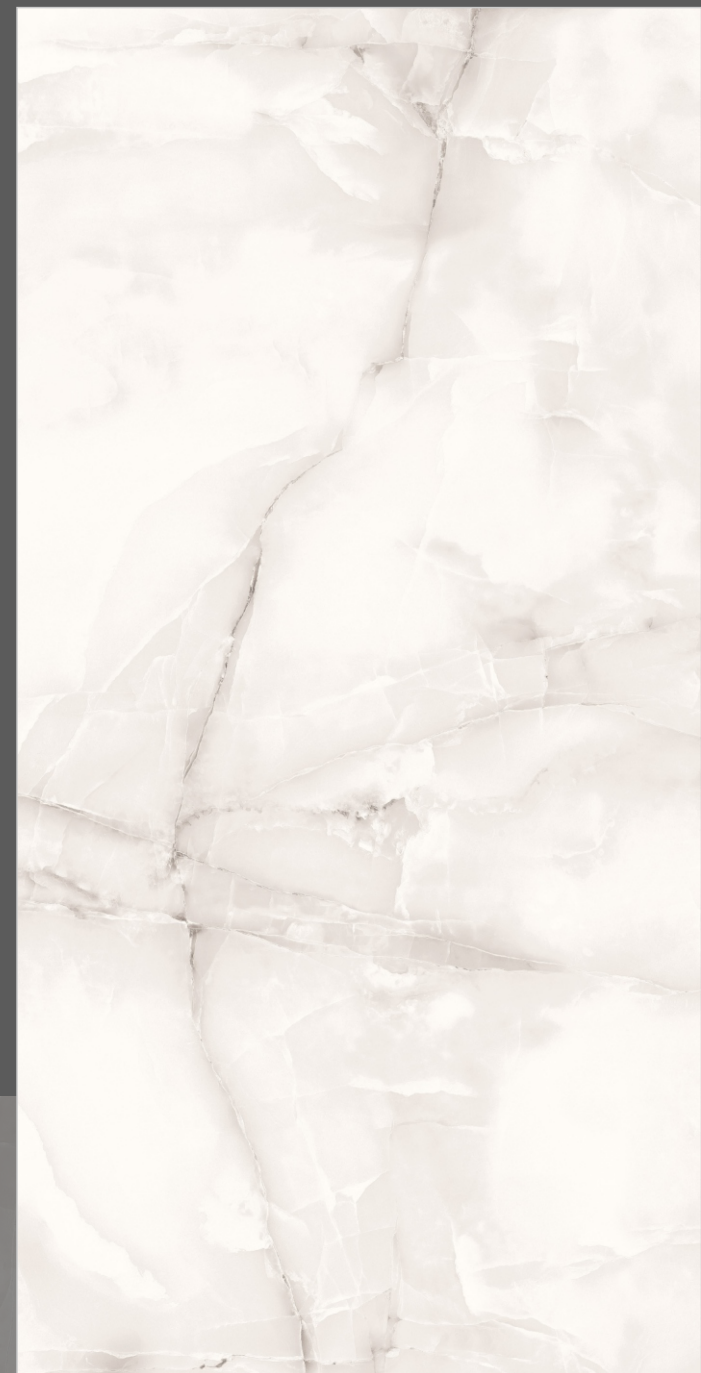

TILES NAME
40112 ANTISKY
GREY

FORMAT
600X1200MM

SURFACES
GLOSSY

04
RANDOM

FLAVOUR®
GRANITO

Elegance of Nature ... Amplified

Back to **>>>**
Index

www.flavourgranito.com