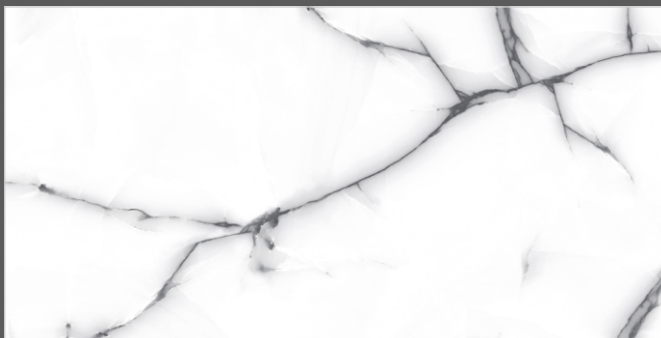

**FLAVOUR**<sup>®</sup>  
**GRANITO**

Elegance of Nature ... Amplified

*Back to* **>>>**  
*Index*

[www.flavourgranito.com](http://www.flavourgranito.com)

**TILES NAME**  
**1858 VIOLA ONYX**  
**GREY**

**FORMAT**  
**600X1200MM**