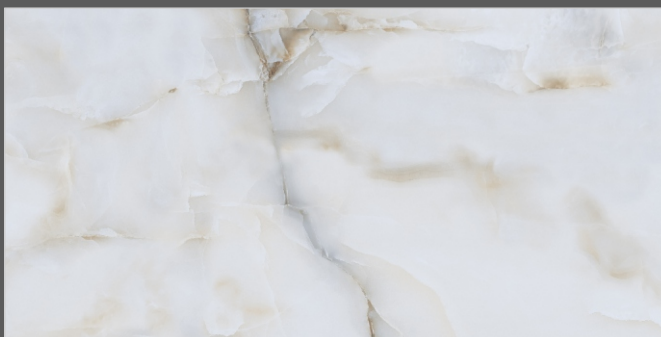

TILES NAME
ANTISKY GREEN

FORMAT
600X1200MM

SURFACES
GLOSSY

04
RANDOM

FLAVOUR®
GRANITO

Elegance of Nature ... Amplified

Back to
Index >>>

www.flavourgranito.com