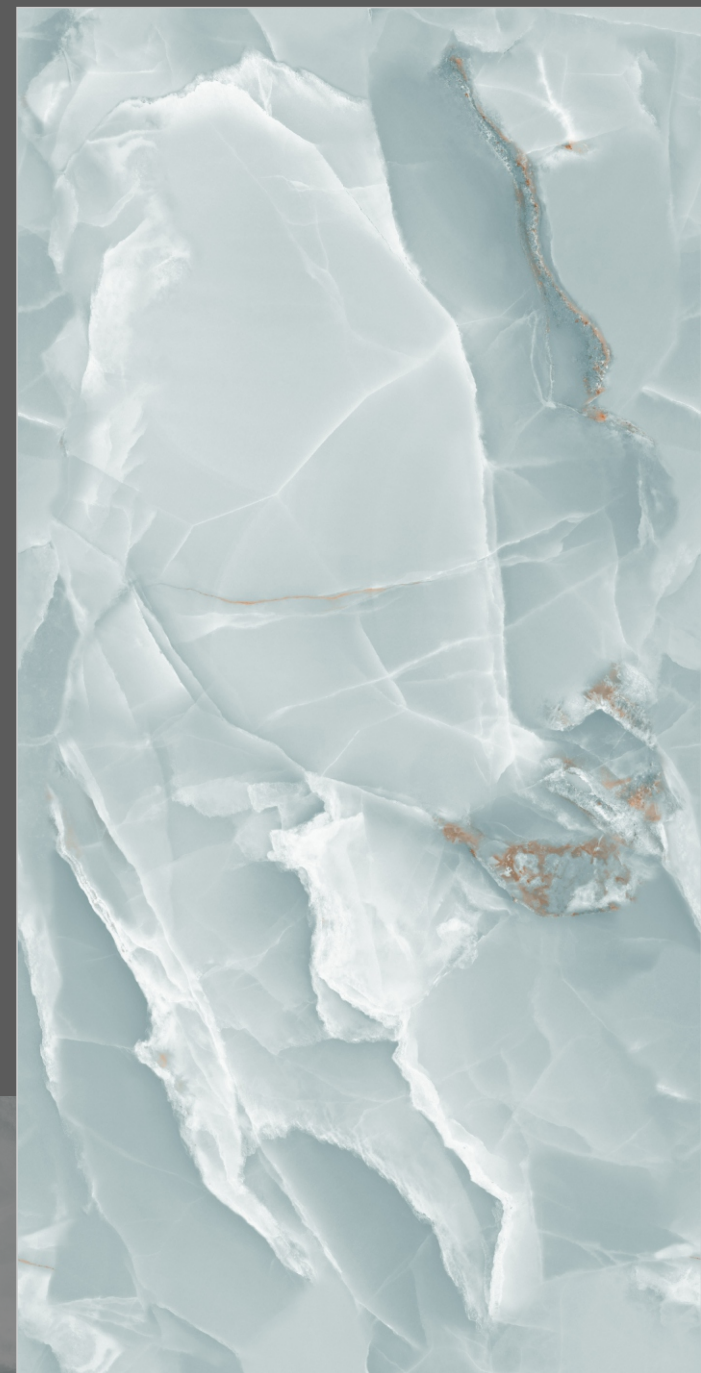

TILES NAME
2067 INDEX ONYX
AQUE

FORMAT
600X1200MM

SURFACES
GLOSSY

04
RANDOM

FLAVOUR®
GRANITO

Elegance of Nature ... Amplified

Back to
Index >>>

www.flavourgranito.com