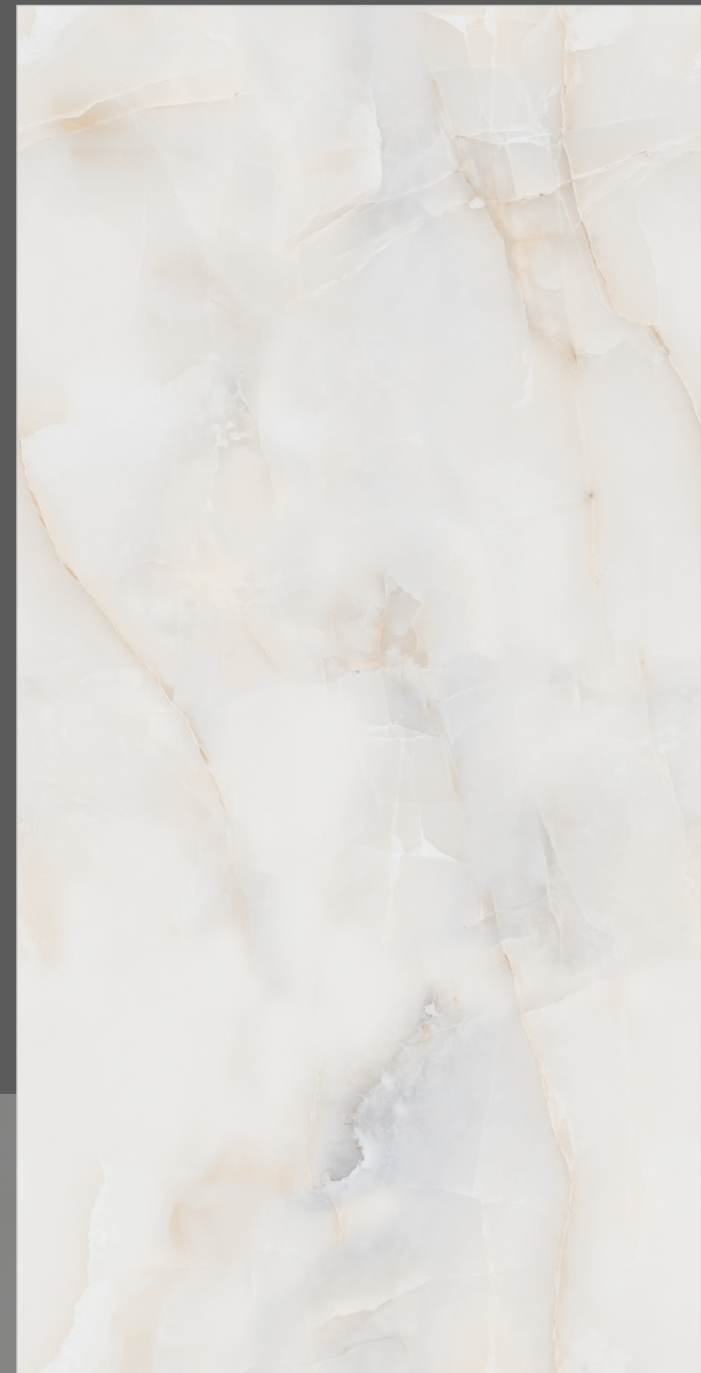

TILES NAME
1983 FUSION GREY

FORMAT
600X1200MM

SURFACES
GLOSSY

04
RANDOM

FLAVOUR®
GRANITO
Elegance of Nature ... Amplified

Back to
Index >>>

www.flavourgranito.com