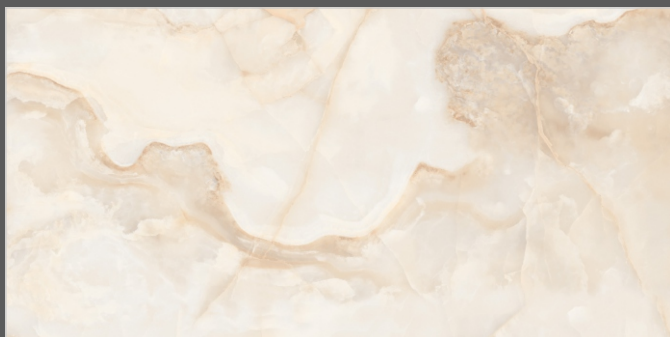

**FLAVOUR**<sup>®</sup>  
**GRANITO**

Elegance of Nature ... Amplified

Back to  
Index >>>

[www.flavourgranito.com](http://www.flavourgranito.com)

**TILES NAME**  
**1965 ROVER ONYX**  
**CREMA**

**FORMAT**  
**600X1200MM**