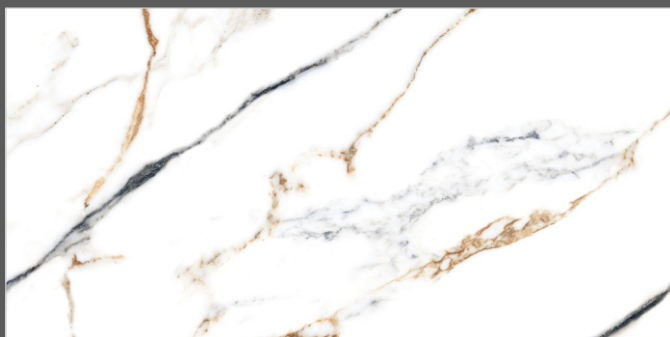

SURFACES
GLOSSY

05
RANDOM

FLAVOUR[®]
GRANITO

Elegance of Nature ... Amplified

Back to
Index >>>

www.flavourgranito.com

DESIGN NAME
1674 ITALIAN GOLD

TILES NAME
475 MARINA WHITE