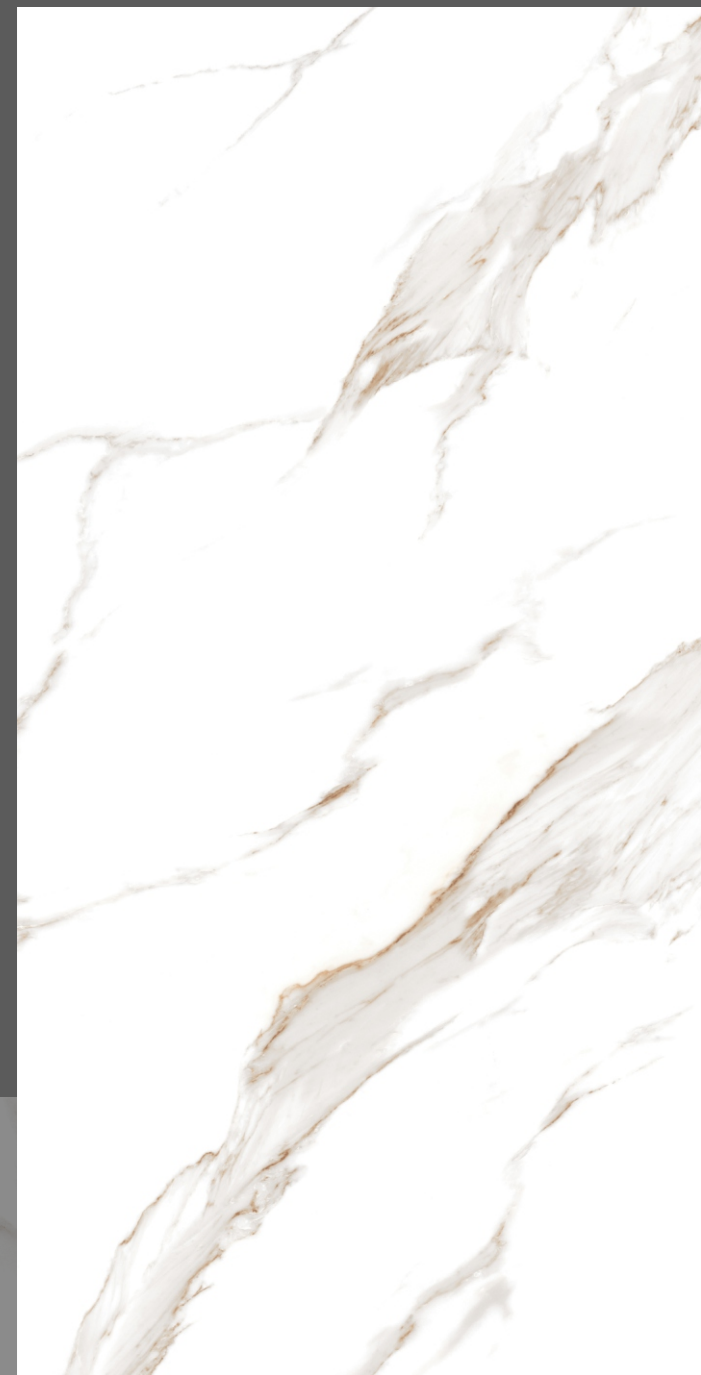

**FLAVOUR
GRANITO**®

Elegance of Nature ... Amplified

Back to
Index >>>

www.flavourgranito.com

DESIGN NAME
366 HIMALAYA WHITE

TILES NAME
1807 STATUARIO
EXTRA

FORMAT
600X1200MM

SURFACES
GLOSSY