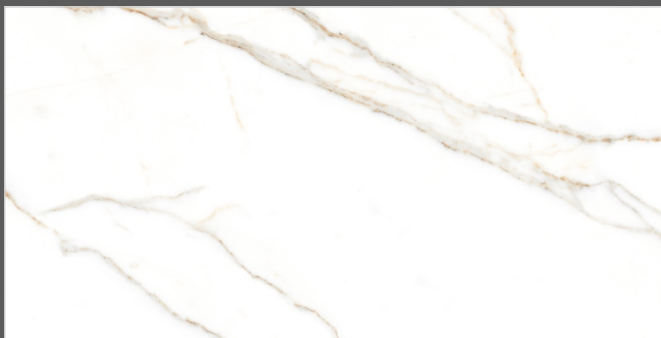

SURFACES
GLOSSY

06
RANDOM

FLAVOUR[®]
GRANITO

Elegance of Nature ... Amplified

Back to
Index >>>

www.flavourgranito.com

TILES NAME
2210 VENTED
SATVARIO

FORMAT
600X1200MM