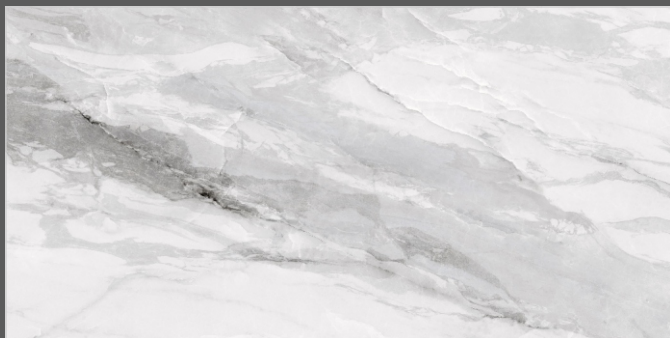

SURFACES
GLOSSY

04
RANDOM

FLAVOUR[®]
GRANITO

Elegance of Nature ... Amplified

Back to **>>>**
Index

www.flavourgranito.com

TILES NAME
1929 BYRON ONYX

FORMAT
600X1200MM