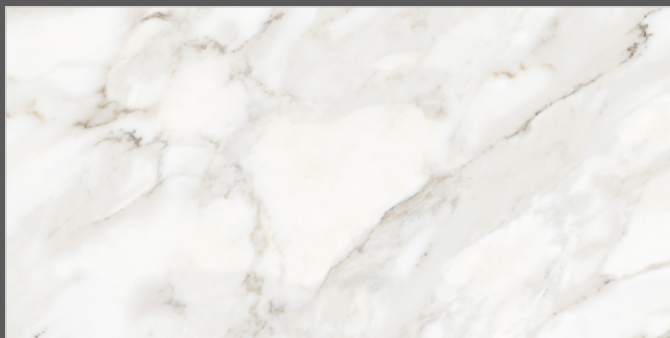

SURFACES
GLOSSY

04
RANDOM

FLAVOUR[®]
GRANITO

Elegance of Nature ... Amplified

Back to **>>>**
Index

www.flavourgranito.com

DESIGN NAME
VOLKAS RADICO

TILES NAME
40102 ZENITH WHITE