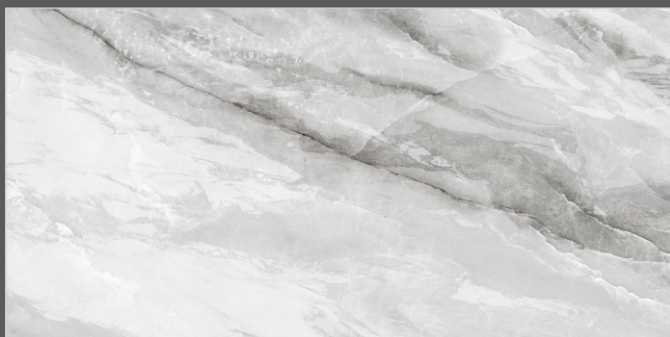

SURFACES
GLOSSY

04
RANDOM

FLAVOUR[®]
GRANITO

Elegance of Nature ... Amplified

Back to **>>>**
Index

www.flavourgranito.com

TILES NAME
1929 BYRON ONYX

FORMAT
600X1200MM