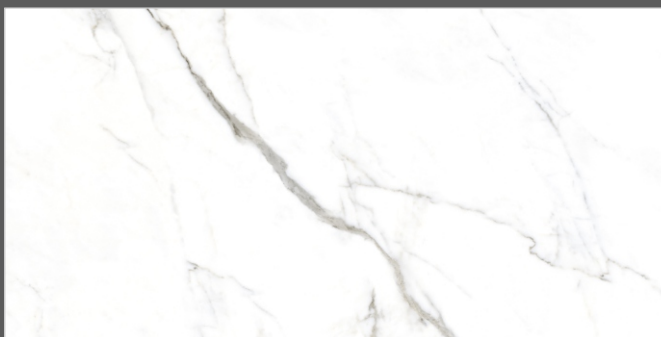

TILES NAME
2157 MONTILLA

FORMAT
600X1200MM

SURFACES
GLOSSY

04
RANDOM

FLAVOUR®
GRANITO

Elegance of Nature ... Amplified

Back to **>>>**
Index

www.flavourgranito.com