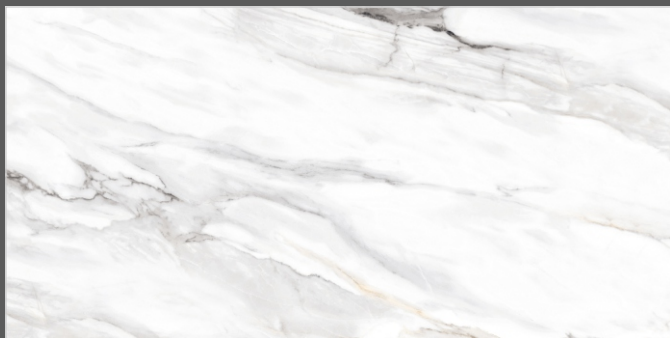

SURFACES
GLOSSY

04
RANDOM

FLAVOUR
GRANITO®

Elegance of Nature ... Amplified

Back to
Index >>>

www.flavourgranito.com

TILES NAME
2151 CALACATTA
BROMO

FORMAT
600X1200MM