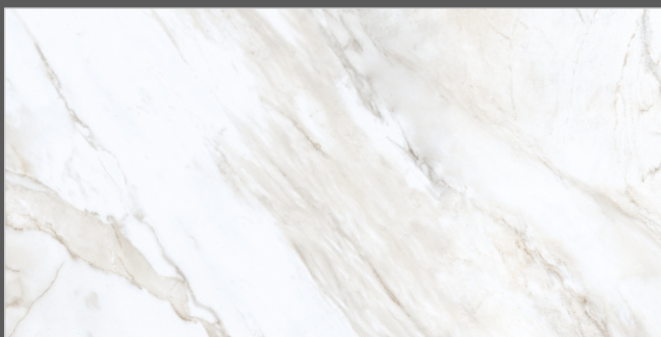

FORMAT
600X1200MM

SURFACES
GLOSSY

03
RANDOM

FLAVOUR[®]
GRANITO

Elegance of Nature ... Amplified

Back to
Index >>>

www.flavourgranito.com

DESIGN NAME
475 MARINA WHITE