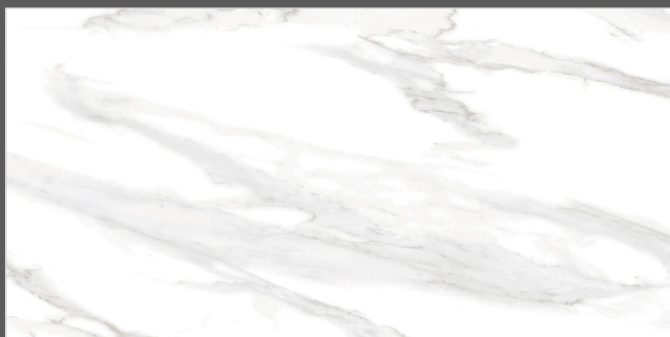

TILES NAME
112 NEW CARARA

FORMAT
600X1200MM

SURFACES
GLOSSY

03
RANDOM

FLAVOUR®
GRANITO

Elegance of Nature ... Amplified

Back to
Index >>>

www.flavourgranito.com