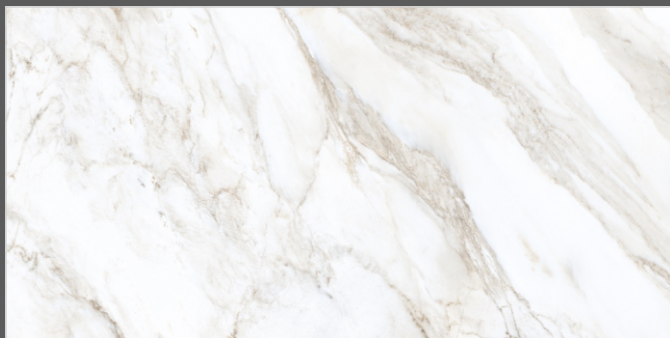

FORMAT
600X1200MM

SURFACES
GLOSSY

03
RANDOM

FLAVOUR[®]
GRANITO

Elegance of Nature ... Amplified

Back to
Index >>>

www.flavourgranito.com

DESIGN NAME
475 MARINA WHITE