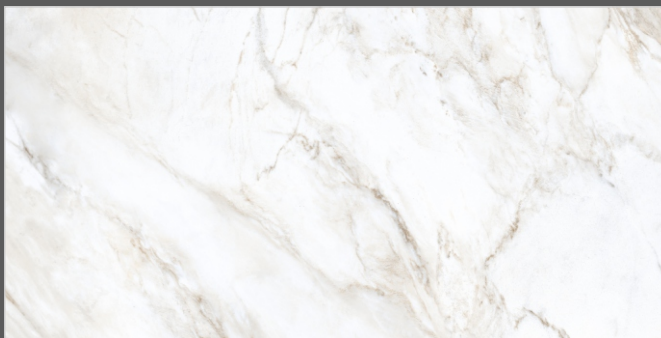

FORMAT
600X1200MM

SURFACES
GLOSSY

03
RANDOM

FLAVOUR[®]
GRANITO

Elegance of Nature ... Amplified

Back to
Index >>>

www.flavourgranito.com

DESIGN NAME
475 MARINA WHITE