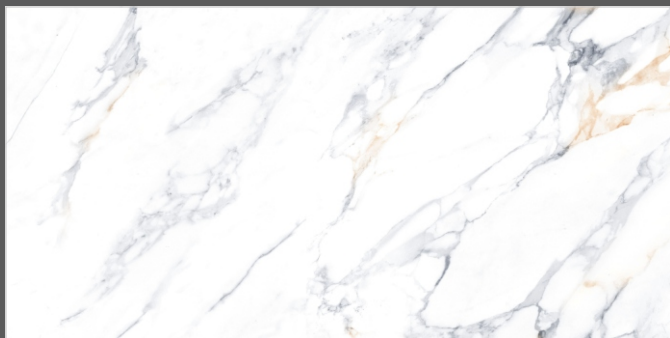

2227 VERSILIA
STATUARIO

VOLKAS RADICO

40102 ZENITH
WHITE

TILES NAME
1510 CARARA MULTI

FORMAT
600X1200MM

SURFACES
GLOSSY

03
RANDOM

FLAVOUR®
GRANITO

Elegance of Nature ... Amplified

Back to **>>>**
Index

www.flavourgranito.com