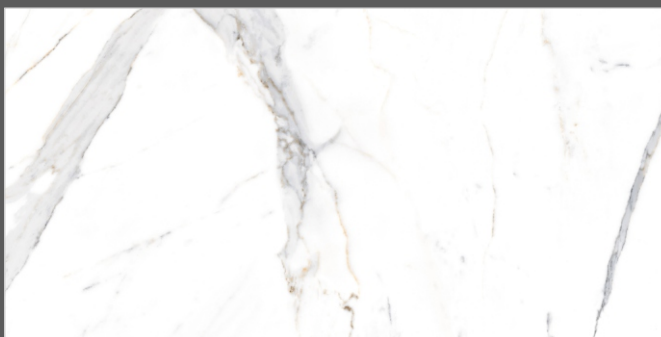

TILES NAME
2053 MICHAEL
ANGELO WHITE

FORMAT
600X1200MM

SURFACES
GLOSSY

04
RANDOM

FLAVOUR[®]
GRANITO

Elegance of Nature ... Amplified

Back to **>>>**
Index

www.flavourgranito.com