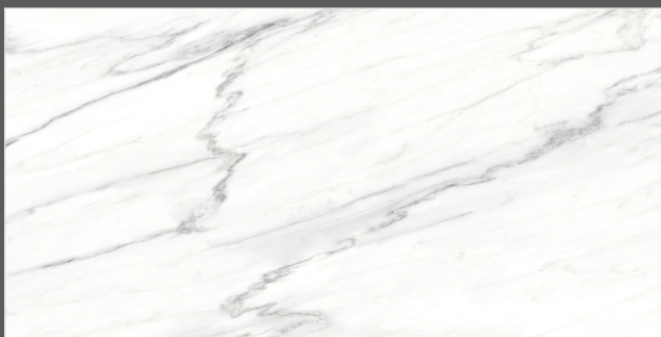

04
RANDOM

FLAVOUR[®]
GRANITO

Elegance of Nature ... Amplified

Back to
Index >>>

www.flavourgranito.com

TILES NAME
2141 STATUARIO
JAVIER

FORMAT
600X1200MM

SURFACES
GLOSSY