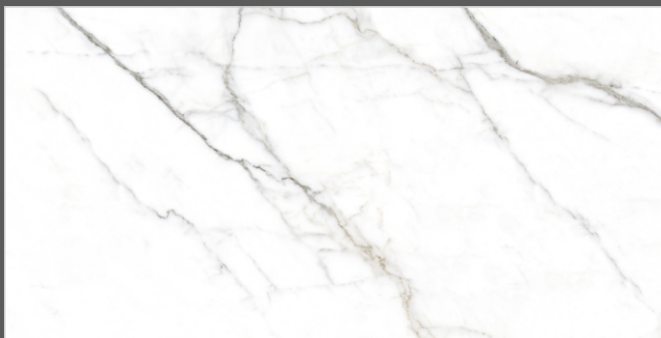

TILES NAME
2157 MONTILLA

FORMAT
600X1200MM

SURFACES
GLOSSY

04
RANDOM

FLAVOUR®
GRANITO

Elegance of Nature ... Amplified

Back to **>>>**
Index

www.flavourgranito.com