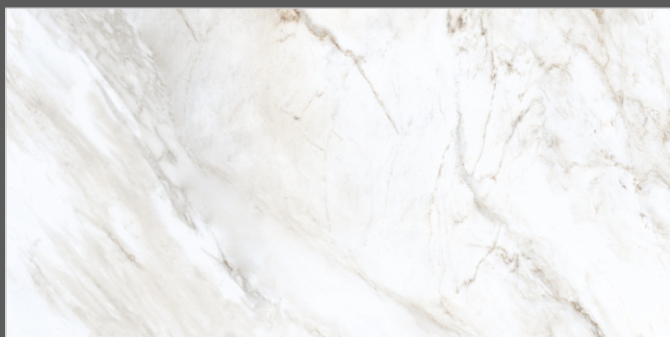

FORMAT
600X1200MM

SURFACES
GLOSSY

03
RANDOM

FLAVOUR[®]
GRANITO

Elegance of Nature ... Amplified

Back to
Index >>>

www.flavourgranito.com

DESIGN NAME
475 MARINA WHITE