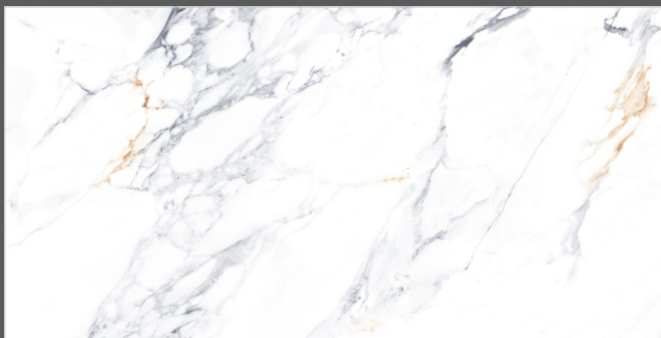

1517 SWIDON
BEIGE

1515 TAJ BEIGE

TILES NAME
1510 CARARA MULTI

FORMAT
600X1200MM

SURFACES
GLOSSY

03
RANDOM

FLAVOUR®
GRANITO

Elegance of Nature ... Amplified

Back to **>>>**
Index

www.flavourgranito.com