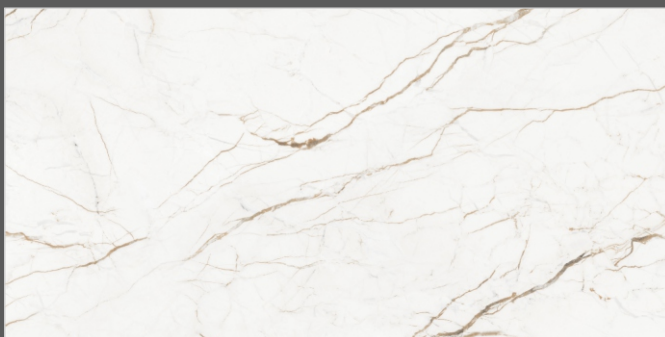

TILES NAME
CARARA MIST

FORMAT
600X1200MM

SURFACES
GLOSSY

04
RANDOM

FLAVOUR®
GRANITO

Elegance of Nature ... Amplified

Back to **>>>**
Index

www.flavourgranito.com