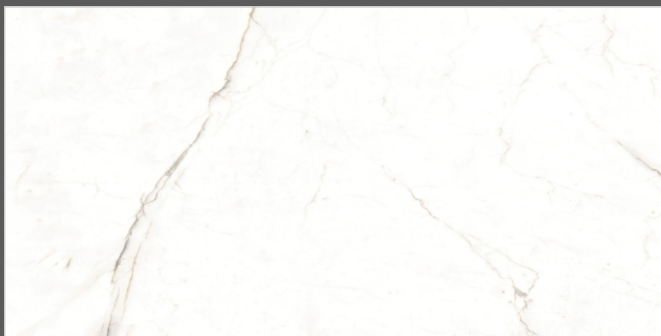

SURFACES
GLOSSY

04
RANDOM

FLAVOUR[®]
GRANITO

Elegance of Nature ... Amplified

Back to
Index >>>

www.flavourgranito.com

TILES NAME
280 CULCUTA
CLASSICO

FORMAT
600X1200MM