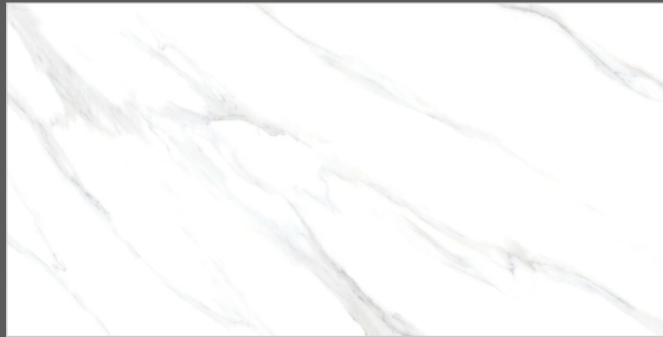

TILES NAME
**366 HIMALAYA
WHITE**

FORMAT
600X1200MM

SURFACES
GLOSSY

04
RANDOM

**FLAVOUR
GRANITO**®

Elegance of Nature ... Amplified

Back to
Index >>>

www.flavourgranito.com