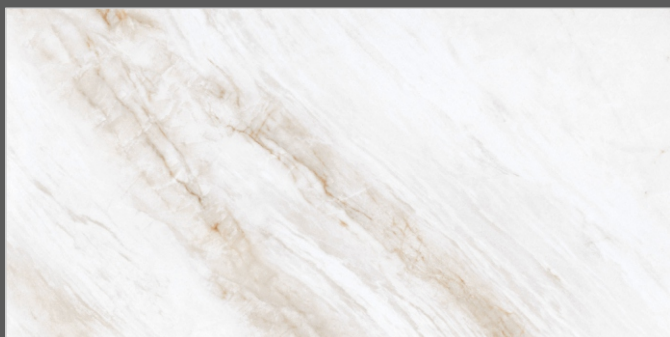

SURFACES
GLOSSY

04
RANDOM

FLAVOUR[®]
GRANITO

Elegance of Nature ... Amplified

Back to **>>>**
Index

www.flavourgranito.com

TILES NAME
VOLKAS RADICO

FORMAT
600X1200MM