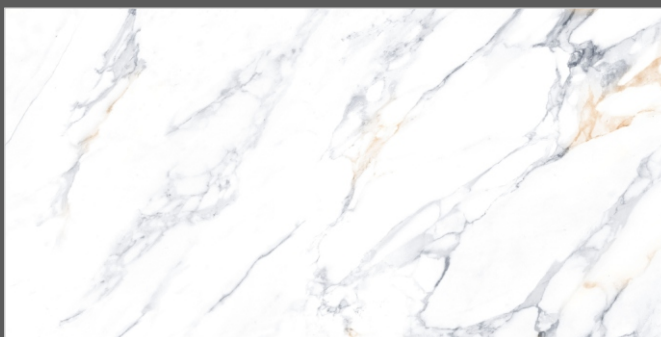

TILES NAME
1510 CARARA MULTI

FORMAT
600X1200MM

SURFACES
GLOSSY

03
RANDOM

FLAVOUR®
GRANITO

Elegance of Nature ... Amplified

Back to **>>>**
Index

www.flavourgranito.com