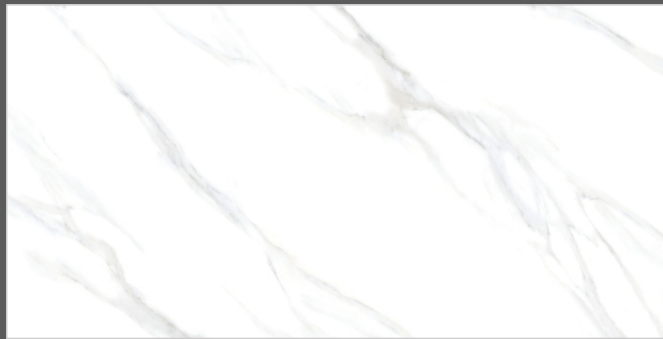

TILES NAME
**366 HIMALAYA
WHITE**

FORMAT
600X1200MM

SURFACES
GLOSSY

04
RANDOM

**FLAVOUR
GRANITO**®

Elegance of Nature ... Amplified

Back to
Index >>>

www.flavourgranito.com