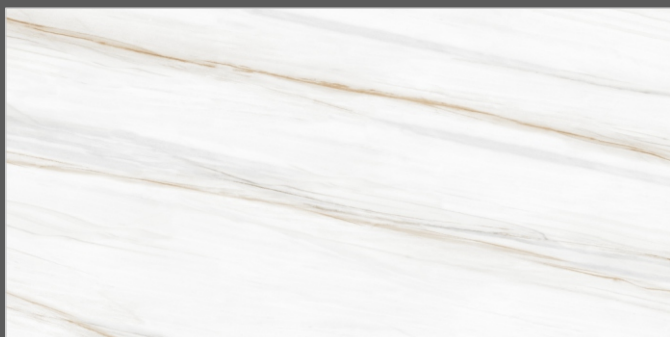

TILES NAME
2195 MONARCA
NATURAL

FORMAT
600X1200MM

SURFACES
GLOSSY

04
RANDOM

FLAVOUR®
GRANITO

Elegance of Nature ... Amplified

Back to
Index >>>

www.flavourgranito.com