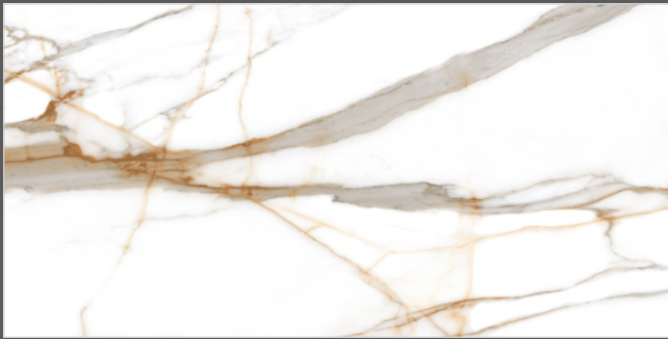

TILES NAME
372 REBBICA
NATURAAL

FORMAT
600X1200MM

SURFACES
GLOSSY

04
RANDOM

FLAVOUR®
GRANITO

Elegance of Nature ... Amplified

Back to
Index >>>

www.flavourgranito.com