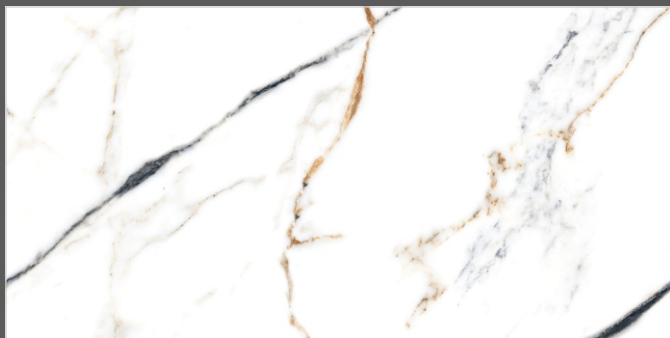

SURFACES
GLOSSY

05
RANDOM

FLAVOUR[®]
GRANITO

Elegance of Nature ... Amplified

Back to
Index >>>

www.flavourgranito.com

DESIGN NAME
1674 ITALIAN GOLD

TILES NAME
475 MARINA WHITE