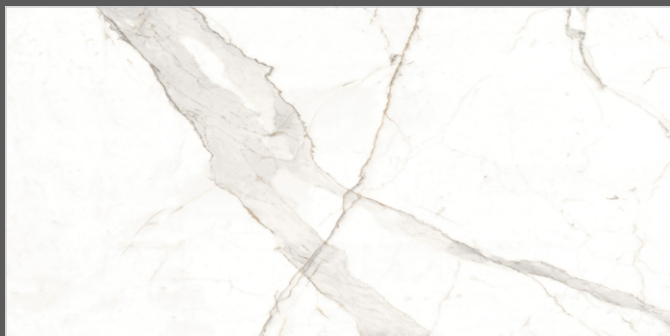

SURFACES
GLOSSY

04
RANDOM

FLAVOUR[®]
GRANITO

Elegance of Nature ... Amplified

Back to
Index >>>

www.flavourgranito.com

TILES NAME
280 CULCUTA
CLASSICO

FORMAT
600X1200MM