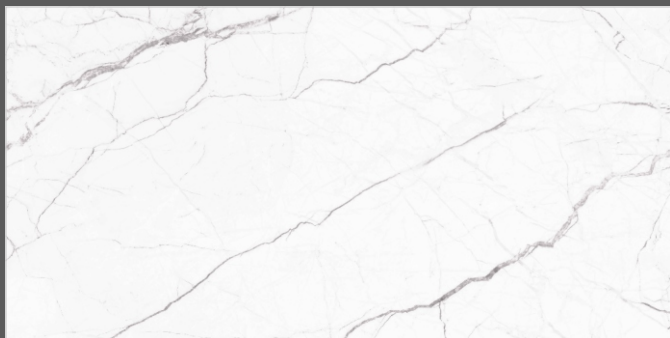

TILES NAME
CARARA MIST GREY

FORMAT
600X1200MM

SURFACES
GLOSSY

04
RANDOM

FLAVOUR®
GRANITO

Elegance of Nature ... Amplified

Back to
Index >>>

www.flavourgranito.com