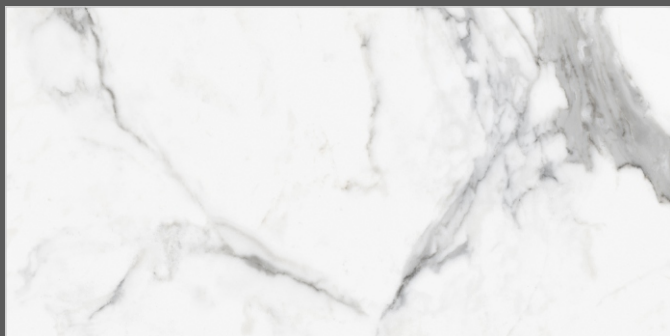

SURFACES
GLOSSY

06
RANDOM

FLAVOUR[®]
GRANITO

Elegance of Nature ... Amplified

Back to **>>>**
Index

www.flavourgranito.com

TILES NAME
2227 VERSILIA
STATURIO

FORMAT
600X1200MM