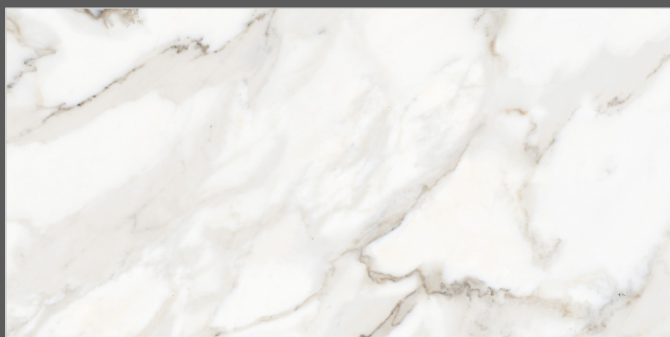

SURFACES
GLOSSY

04
RANDOM

FLAVOUR[®]
GRANITO

Elegance of Nature ... Amplified

Back to **>>>**
Index

www.flavourgranito.com

DESIGN NAME
VOLKAS RADICO

TILES NAME
40102 ZENITH WHITE