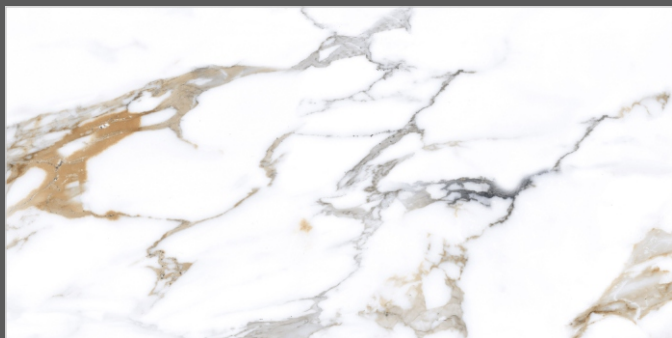

06
RANDOM

FLAVOUR[®]
GRANITO

Elegance of Nature ... Amplified

Back to **>>>**
Index

www.flavourgranito.com

DESIGN NAME
1899 SUPER SATVARIO

TILES NAME
1517 SWIDON BEIGE

FORMAT
600X1200MM