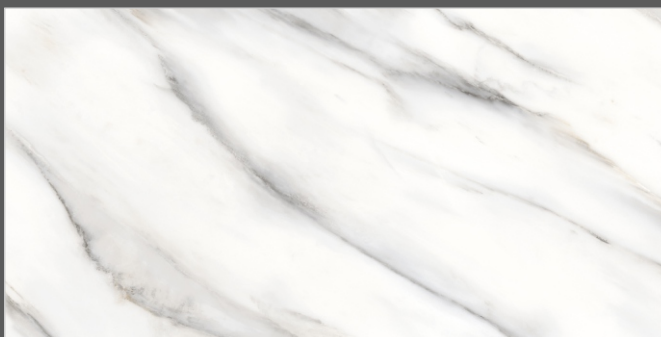

SURFACES
GLOSSY

04
RANDOM

FLAVOUR[®]
GRANITO

Elegance of Nature ... Amplified

Back to **>>>**
Index

www.flavourgranito.com

TILES NAME
2150 CARRARA
ORACLE

FORMAT
600X1200MM