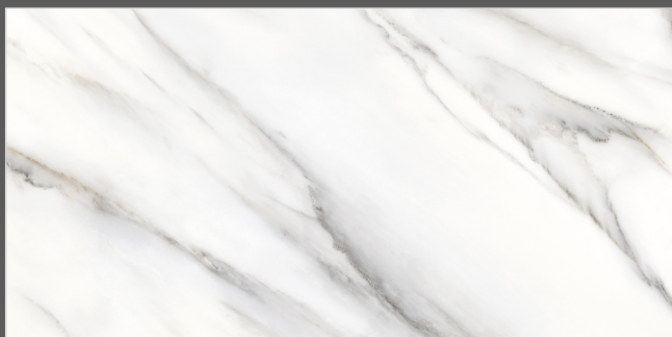

SURFACES
GLOSSY

04
RANDOM

FLAVOUR[®]
GRANITO

Elegance of Nature ... Amplified

Back to **>>>**
Index

www.flavourgranito.com

TILES NAME
2150 CARRARA
ORACLE

FORMAT
600X1200MM