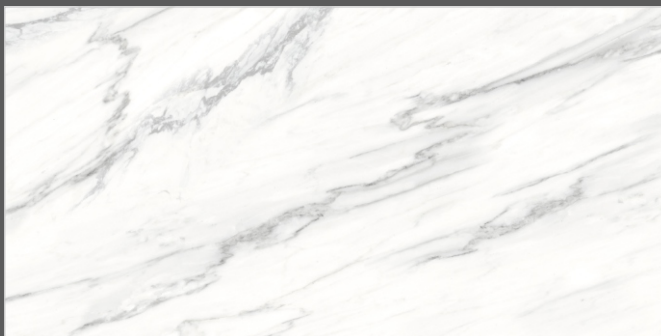

04
RANDOM

FLAVOUR[®]
GRANITO

Elegance of Nature ... Amplified

Back to
Index >>>

www.flavourgranito.com

TILES NAME
2141 STATUARIO
JAVIER

FORMAT
600X1200MM

SURFACES
GLOSSY