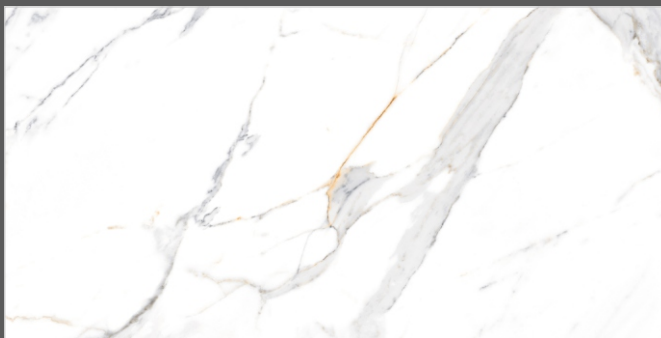

TILES NAME
2053 MICHAEL
ANGELO WHITE

FORMAT
600X1200MM

SURFACES
GLOSSY

04
RANDOM

FLAVOUR[®]
GRANITO

Elegance of Nature ... Amplified

Back to **>>>**
Index

www.flavourgranito.com