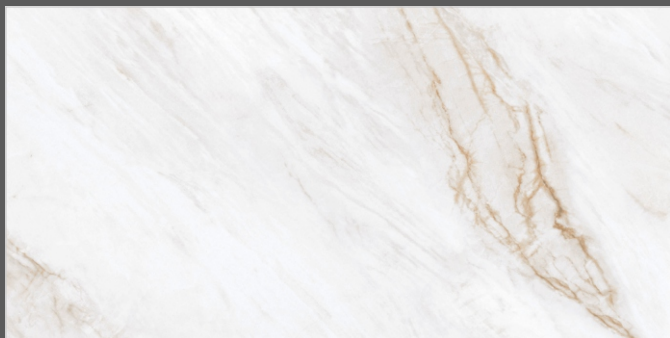

SURFACES
GLOSSY

04
RANDOM

FLAVOUR[®]
GRANITO

Elegance of Nature ... Amplified

Back to **>>>**
Index

www.flavourgranito.com

TILES NAME
VOLKAS RADICO

FORMAT
600X1200MM