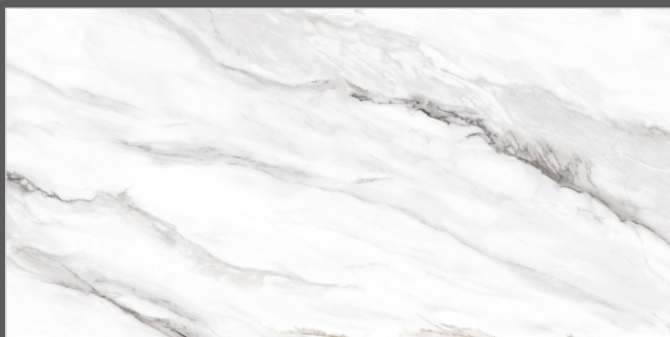

SURFACES
GLOSSY

04
RANDOM

FLAVOUR
GRANITO®

Elegance of Nature ... Amplified

Back to
Index >>>

www.flavourgranito.com

TILES NAME
2151 CALACATTA
BROMO

FORMAT
600X1200MM