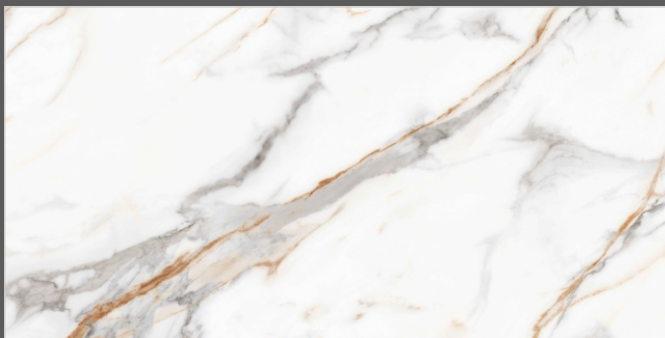

06
RANDOM

FLAVOUR[®]
GRANITO

Elegance of Nature ... Amplified

Back to
Index >>>

www.flavourgranito.com

TILES NAME
STATUARIO SLATE

FORMAT
600X1200MM

SURFACES
GLOSSY