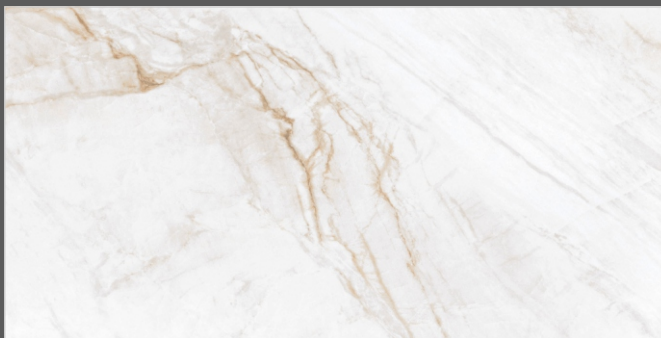

SURFACES
GLOSSY

04
RANDOM

FLAVOUR[®]
GRANITO

Elegance of Nature ... Amplified

Back to **>>>**
Index

www.flavourgranito.com

TILES NAME
VOLKAS RADICO

FORMAT
600X1200MM