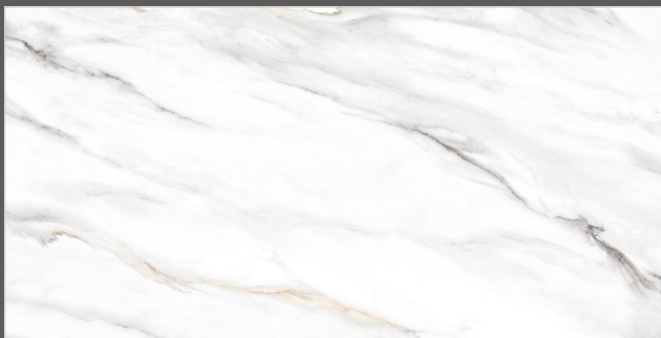

SURFACES
GLOSSY

04
RANDOM

FLAVOUR
GRANITO®

Elegance of Nature ... Amplified

Back to
Index >>>

www.flavourgranito.com

TILES NAME
2151 CALACATTA
BROMO

FORMAT
600X1200MM