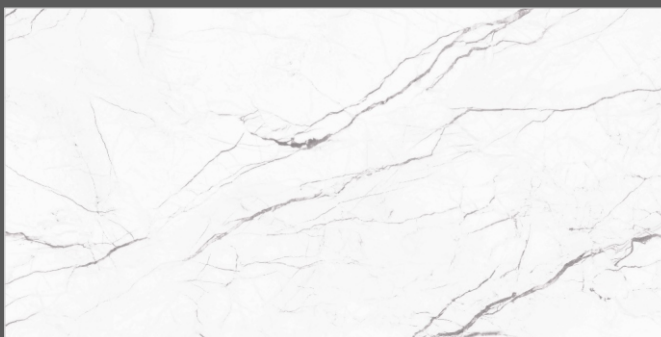

TILES NAME
CARARA MIST GREY

FORMAT
600X1200MM

SURFACES
GLOSSY

04
RANDOM

FLAVOUR®
GRANITO

Elegance of Nature ... Amplified

Back to
Index >>>

www.flavourgranito.com