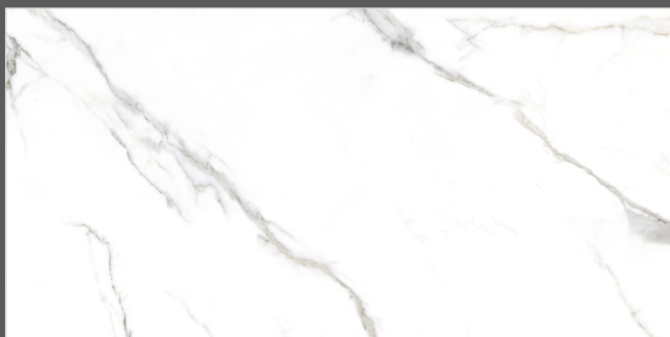

TILES NAME
2157 MONTILLA

FORMAT
600X1200MM

SURFACES
GLOSSY

04
RANDOM

FLAVOUR®
GRANITO

Elegance of Nature ... Amplified

Back to **>>>**
Index

www.flavourgranito.com