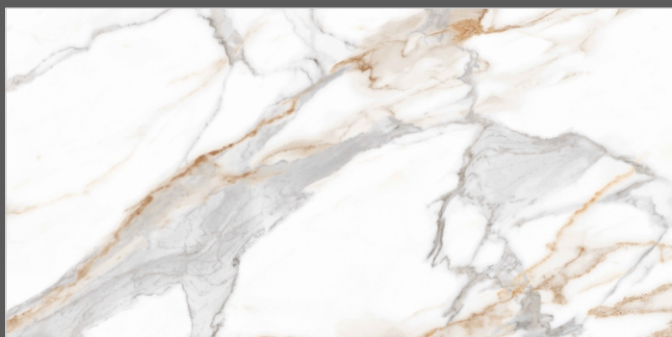

06
RANDOM

FLAVOUR[®]
GRANITO

Elegance of Nature ... Amplified

Back to
Index >>>

www.flavourgranito.com

TILES NAME
STATUARIO SLATE

FORMAT
600X1200MM

SURFACES
GLOSSY