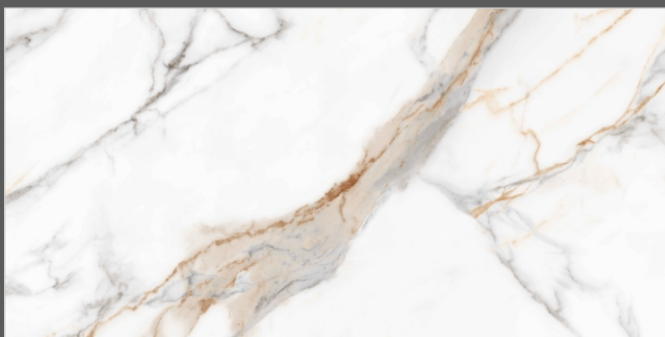

06
RANDOM

FLAVOUR[®]
GRANITO

Elegance of Nature ... Amplified

Back to
Index >>>

www.flavourgranito.com

TILES NAME
STATUARIO SLATE

FORMAT
600X1200MM

SURFACES
GLOSSY