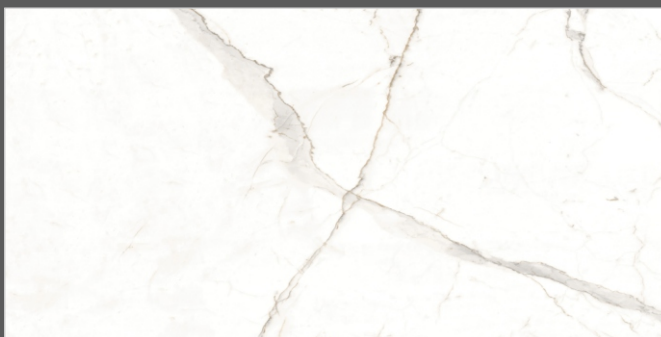

SURFACES
GLOSSY

04
RANDOM

FLAVOUR[®]
GRANITO

Elegance of Nature ... Amplified

Back to
Index >>>

www.flavourgranito.com

TILES NAME
280 CULCUTA
CLASSICO

FORMAT
600X1200MM