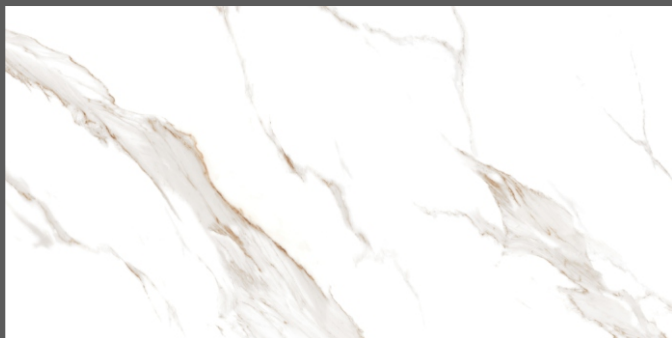

**FLAVOUR
GRANITO**®

Elegance of Nature ... Amplified

Back to
Index >>>

www.flavourgranito.com

DESIGN NAME
366 HIMALAYA WHITE

TILES NAME
1807 STATUARIO
EXTRA

FORMAT
600X1200MM

SURFACES
GLOSSY