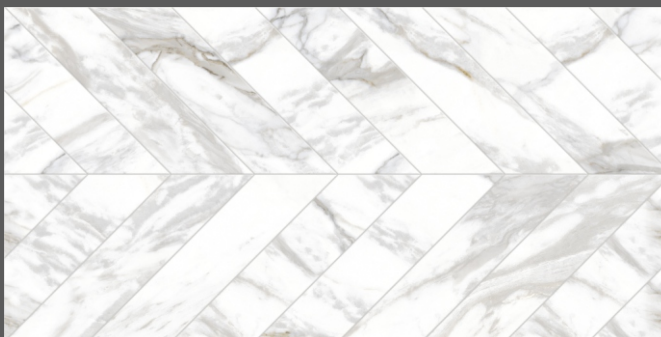

SURFACES
GLOSSY

06
RANDOM

FLAVOUR[®]
GRANITO

Elegance of Nature ... Amplified

Back to
Index >>>

www.flavourgranito.com

TILES NAME
2156 FRACTAL GREY

FORMAT
600X1200MM