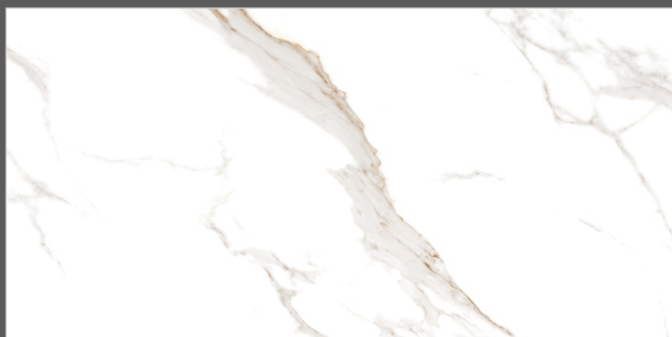

**FLAVOUR
GRANITO**®

Elegance of Nature ... Amplified

Back to
Index >>>

www.flavourgranito.com

DESIGN NAME
366 HIMALAYA WHITE

TILES NAME
1807 STATUARIO
EXTRA

FORMAT
600X1200MM

SURFACES
GLOSSY