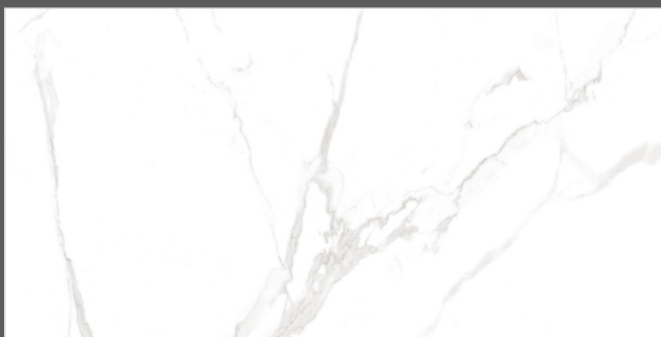

**FLAVOUR
GRANITO**®

Elegance of Nature ... Amplified

Back to
Index >>>

www.flavourgranito.com

DESIGN NAME
SUMMER WHITE

TILES NAME
1899 SUPER
SATVARIO

FORMAT
600X1200MM

SURFACES
GLOSSY