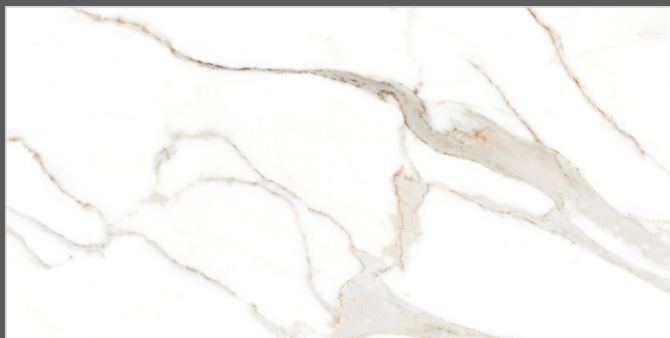

SURFACES
GLOSSY

06
RANDOM

FLAVOUR[®]
GRANITO

Elegance of Nature ... Amplified

Back to
Index >>>

www.flavourgranito.com

TILES NAME
2210 VENTED
SATVARIO

FORMAT
600X1200MM