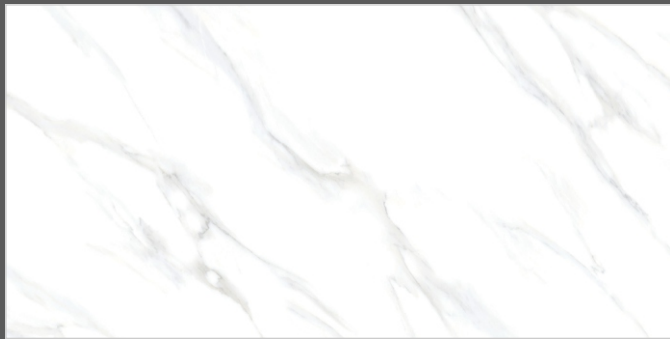

TILES NAME
**366 HIMALAYA
WHITE**

FORMAT
600X1200MM

SURFACES
GLOSSY

04
RANDOM

**FLAVOUR
GRANITO**®

Elegance of Nature ... Amplified

Back to
Index >>>

www.flavourgranito.com