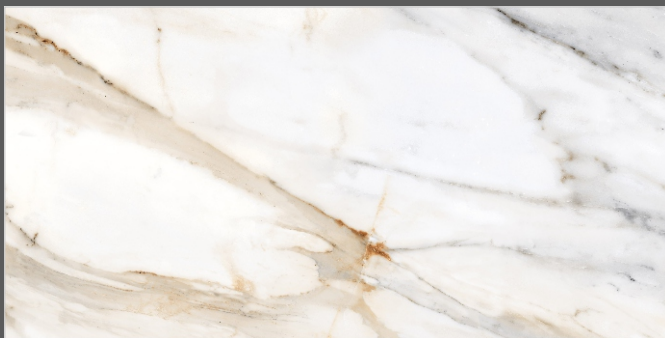

SURFACES
GLOSSY

04
RANDOM

FLAVOUR[®]
GRANITO

Elegance of Nature ... Amplified

Back to
Index >>>

www.flavourgranito.com

DESIGN NAME
1517 SWIDON BEIGE

TILES NAME
1515 TAJ BEIGE