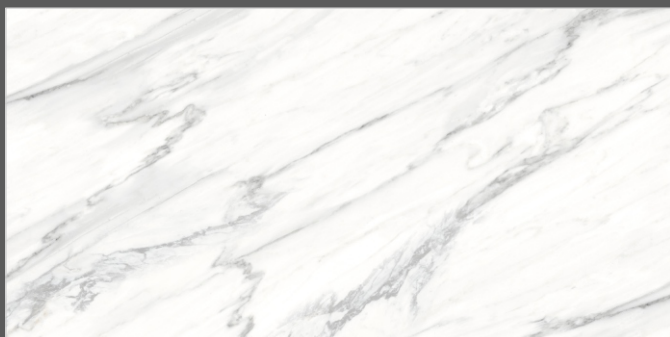

04
RANDOM

FLAVOUR[®]
GRANITO

Elegance of Nature ... Amplified

Back to
Index >>>

www.flavourgranito.com

TILES NAME
2141 STATUARIO
JAVIER

FORMAT
600X1200MM

SURFACES
GLOSSY