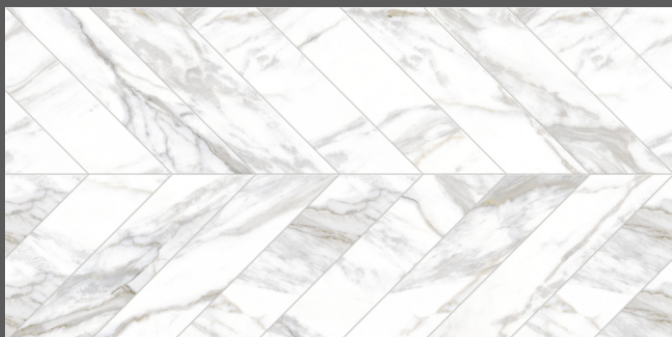

SURFACES
GLOSSY

06
RANDOM

FLAVOUR[®]
GRANITO

Elegance of Nature ... Amplified

Back to
Index >>>

www.flavourgranito.com

TILES NAME
2156 FRACTAL GREY

FORMAT
600X1200MM