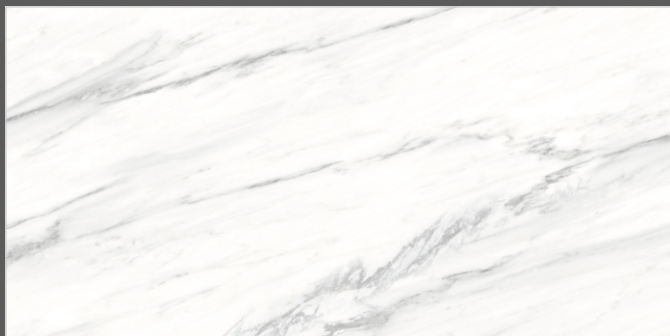

04
RANDOM

FLAVOUR[®]
GRANITO

Elegance of Nature ... Amplified

Back to
Index >>>

www.flavourgranito.com

TILES NAME
2141 STATUARIO
JAVIER

FORMAT
600X1200MM

SURFACES
GLOSSY