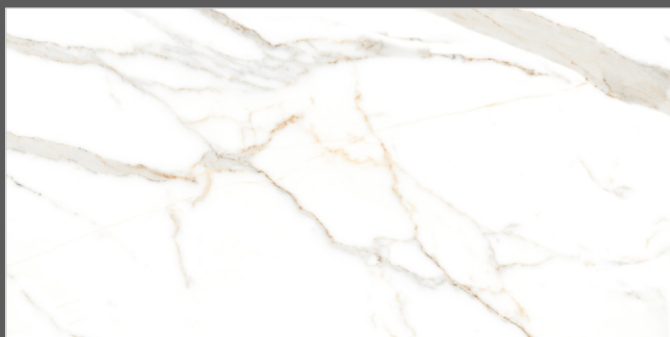

SURFACES
GLOSSY

06
RANDOM

FLAVOUR[®]
GRANITO

Elegance of Nature ... Amplified

Back to
Index >>>

www.flavourgranito.com

TILES NAME
2210 VENTED
SATVARIO

FORMAT
600X1200MM