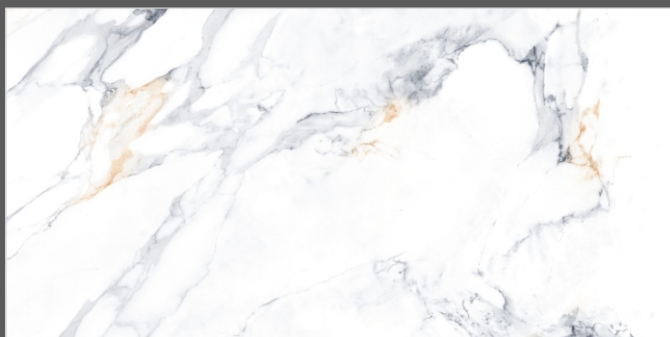

TILES NAME
1510 CARARA MULTI

FORMAT
600X1200MM

SURFACES
GLOSSY

03
RANDOM

FLAVOUR®
GRANITO

Elegance of Nature ... Amplified

Back to **>>>**
Index

www.flavourgranito.com