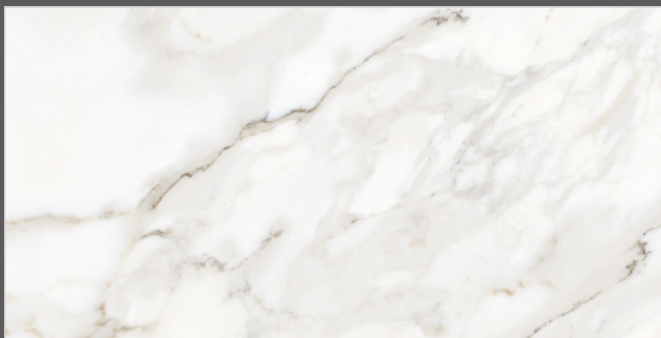

SURFACES
GLOSSY

04
RANDOM

FLAVOUR[®]
GRANITO

Elegance of Nature ... Amplified

Back to **>>>**
Index

www.flavourgranito.com

DESIGN NAME
VOLKAS RADICO

TILES NAME
40102 ZENITH WHITE