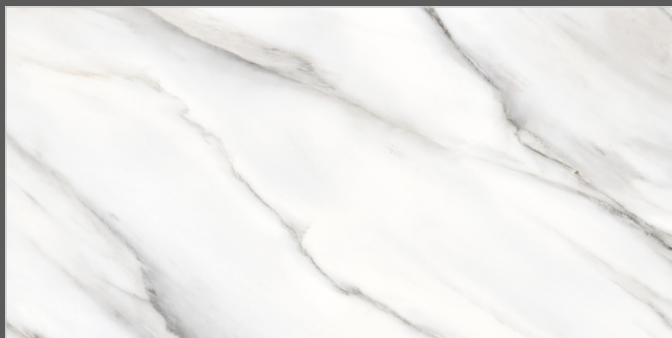

SURFACES
GLOSSY

04
RANDOM

FLAVOUR[®]
GRANITO

Elegance of Nature ... Amplified

Back to **>>>**
Index

www.flavourgranito.com

TILES NAME
2150 CARRARA
ORACLE

FORMAT
600X1200MM