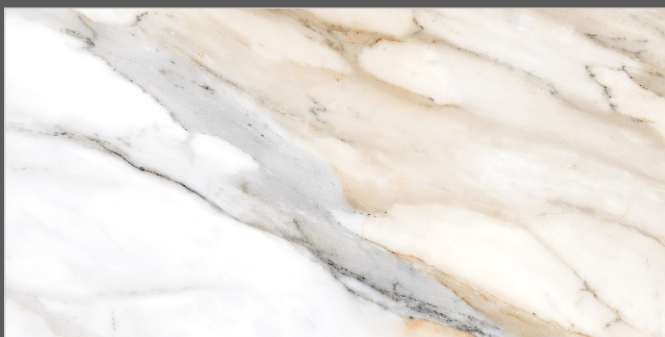

SURFACES
GLOSSY

04
RANDOM

FLAVOUR[®]
GRANITO

Elegance of Nature ... Amplified

Back to
Index >>>

www.flavourgranito.com

DESIGN NAME
1517 SWIDON BEIGE

TILES NAME
1515 TAJ BEIGE