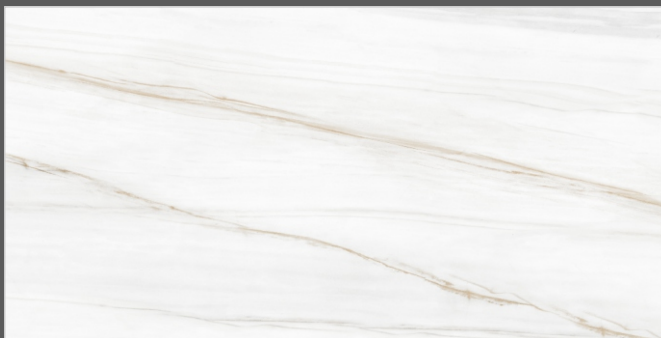

TILES NAME
2195 MONARCA
NATURAL

FORMAT
600X1200MM

SURFACES
GLOSSY

04
RANDOM

FLAVOUR®
GRANITO

Elegance of Nature ... Amplified

Back to
Index >>>

www.flavourgranito.com