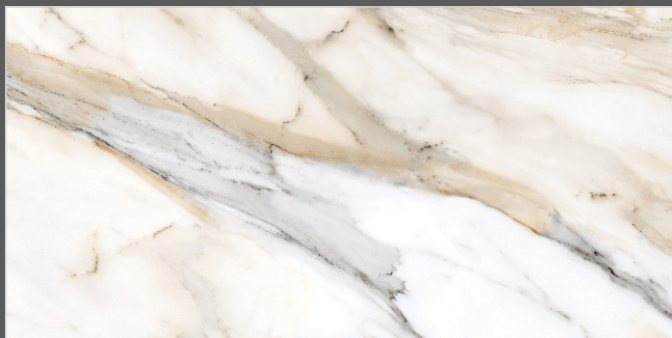

SURFACES
GLOSSY

04
RANDOM

FLAVOUR[®]
GRANITO

Elegance of Nature ... Amplified

Back to
Index >>>

www.flavourgranito.com

DESIGN NAME
1517 SWIDON BEIGE

TILES NAME
1515 TAJ BEIGE