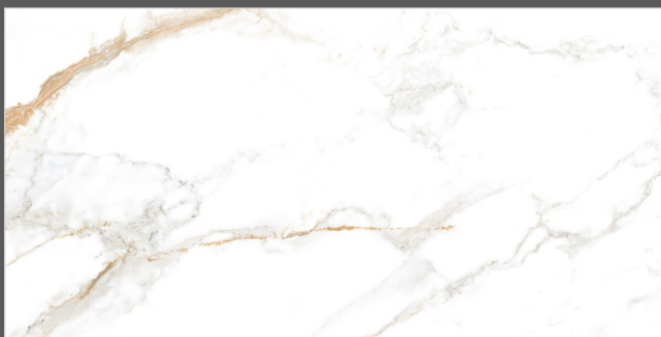

CAFE latte
20z ESPRESSO
STEAMED
MILK 10 oz
SUGAR 10g

INTO EVERY LIFE
ONE TASTE
GOOD IS
A DASH OF
FUN
PINCH OF FOLLY
AND A SPOONFUL OF
LAUGHTER

DESIGN NAME
1515 TAJ BEIGE

TILES NAME
THASOS GOLD

FORMAT
600X1200MM