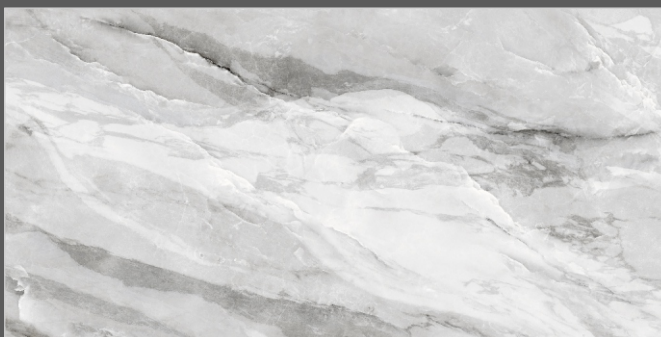

SURFACES
GLOSSY

04
RANDOM

FLAVOUR[®]
GRANITO

Elegance of Nature ... Amplified

Back to **>>>**
Index

www.flavourgranito.com

TILES NAME
1929 BYRON ONYX

FORMAT
600X1200MM