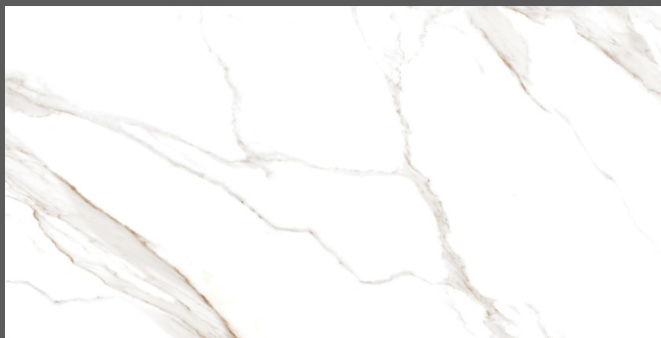

**FLAVOUR
GRANITO**®

Elegance of Nature ... Amplified

Back to
Index >>>

www.flavourgranito.com

DESIGN NAME
366 HIMALAYA WHITE

TILES NAME
1807 STATUARIO
EXTRA

FORMAT
600X1200MM

SURFACES
GLOSSY