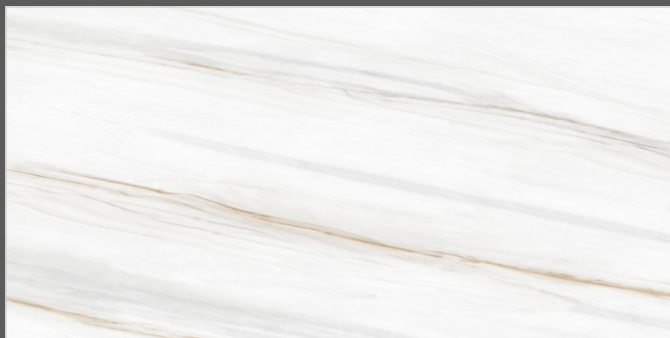

TILES NAME
2195 MONARCA
NATURAL

FORMAT
600X1200MM

SURFACES
GLOSSY

04
RANDOM

FLAVOUR®
GRANITO

Elegance of Nature ... Amplified

Back to
Index >>>

www.flavourgranito.com