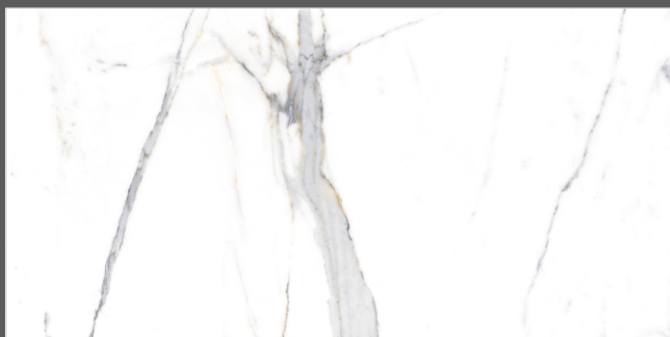

TILES NAME
2053 MICHAEL
ANGELO WHITE

FORMAT
600X1200MM

SURFACES
GLOSSY

04
RANDOM

FLAVOUR[®]
GRANITO

Elegance of Nature ... Amplified

Back to **>>>**
Index

www.flavourgranito.com