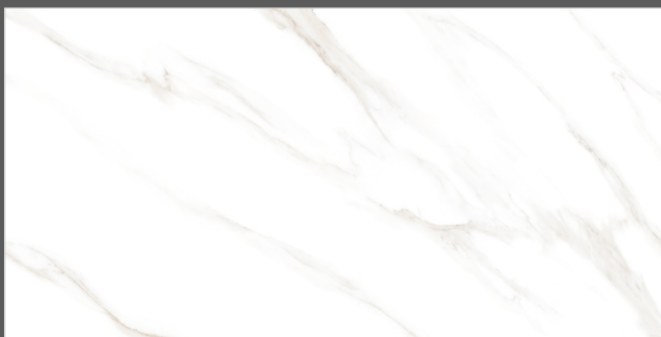

FLAVOUR[®]
GRANITO

Elegance of Nature ... Amplified

Back to
Index >>>

www.flavourgranito.com

TILES NAME
1978 HIMALAYA
BROWN

FORMAT
600X1200MM

SURFACES
GLOSSY

04
RANDOM