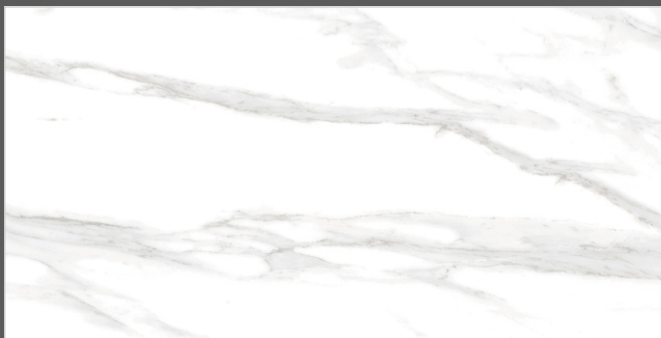

TILES NAME
112 NEW CARARA

FORMAT
600X1200MM

SURFACES
GLOSSY

03
RANDOM

FLAVOUR®
GRANITO

Elegance of Nature ... Amplified

Back to
Index >>>

www.flavourgranito.com