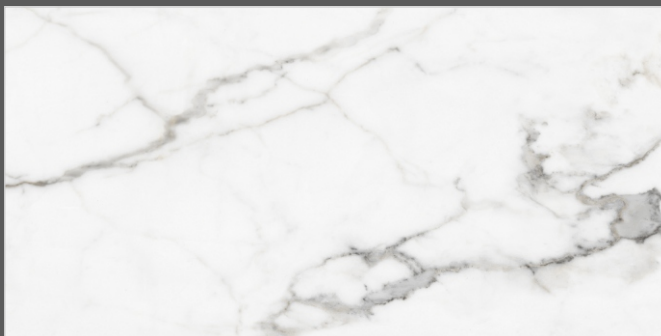

SURFACES
GLOSSY

06
RANDOM

FLAVOUR[®]
GRANITO

Elegance of Nature ... Amplified

Back to **>>>**
Index

www.flavourgranito.com

TILES NAME
2227 VERSILIA
STATURIO

FORMAT
600X1200MM