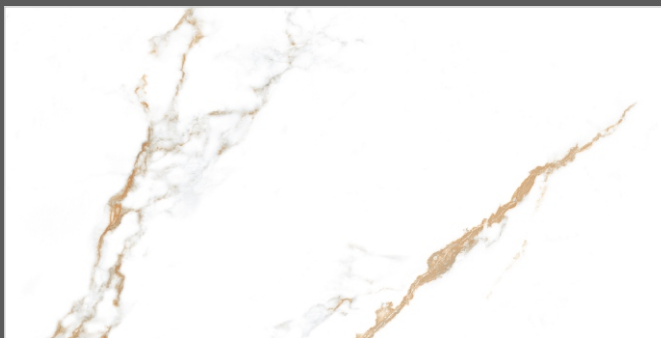

CAFE latte
20z ESPRESSO
STEAMED
MILK 10 oz
SUGAR 10g

INTO EVERY LIFE
ONE TASTE
GOOD IS
A DASH OF
FUN
PINCH OF FOLLY
AND A SPOONFUL OF
LAUGHTER

DESIGN NAME
1515 TAJ BEIGE

TILES NAME
THASOS GOLD

FORMAT
600X1200MM