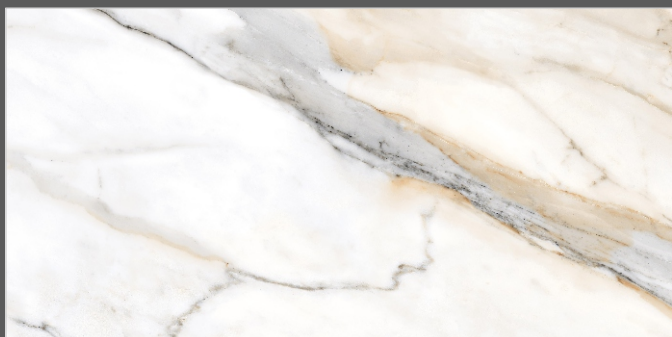

SURFACES
GLOSSY

04
RANDOM

FLAVOUR[®]
GRANITO

Elegance of Nature ... Amplified

Back to
Index >>>

www.flavourgranito.com

DESIGN NAME
1517 SWIDON BEIGE

TILES NAME
1515 TAJ BEIGE