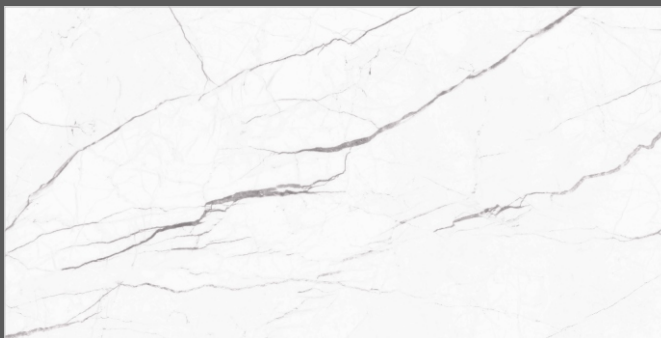

TILES NAME
CARARA MIST GREY

FORMAT
600X1200MM

SURFACES
GLOSSY

04
RANDOM

FLAVOUR®
GRANITO

Elegance of Nature ... Amplified

Back to
Index >>>

www.flavourgranito.com