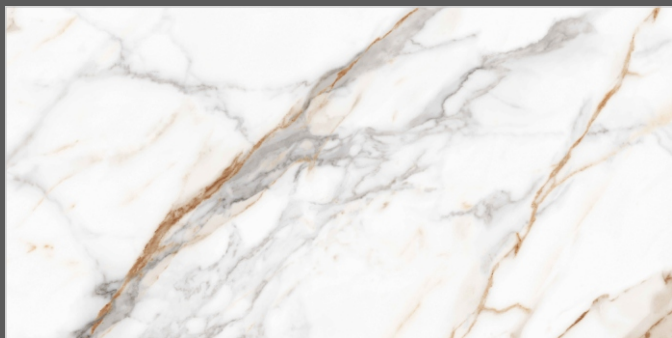

06
RANDOM

FLAVOUR[®]
GRANITO

Elegance of Nature ... Amplified

Back to
Index >>>

www.flavourgranito.com

TILES NAME
STATUARIO SLATE

FORMAT
600X1200MM

SURFACES
GLOSSY