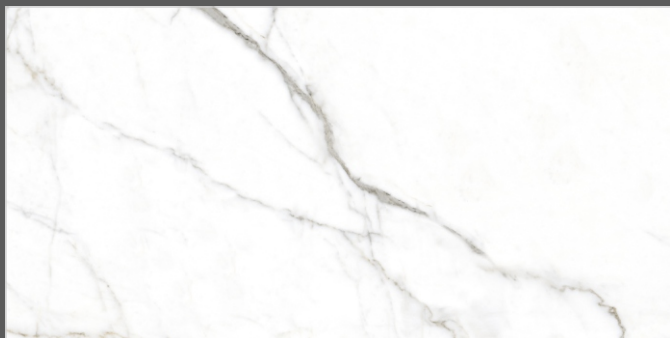

TILES NAME
2157 MONTILLA

FORMAT
600X1200MM

SURFACES
GLOSSY

04
RANDOM

FLAVOUR®
GRANITO

Elegance of Nature ... Amplified

Back to **>>>**
Index

www.flavourgranito.com