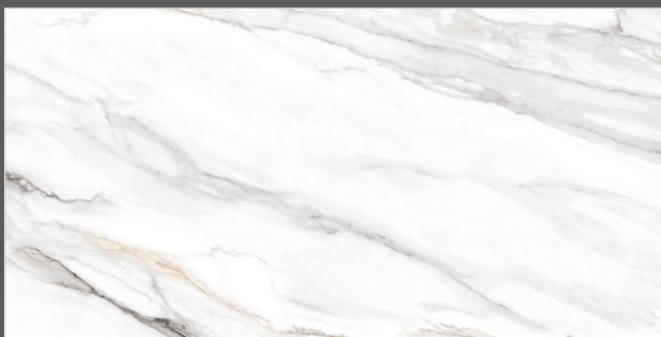

SURFACES
GLOSSY

04
RANDOM

FLAVOUR
GRANITO®

Elegance of Nature ... Amplified

Back to
Index >>>

www.flavourgranito.com

TILES NAME
2151 CALACATTA
BROMO

FORMAT
600X1200MM