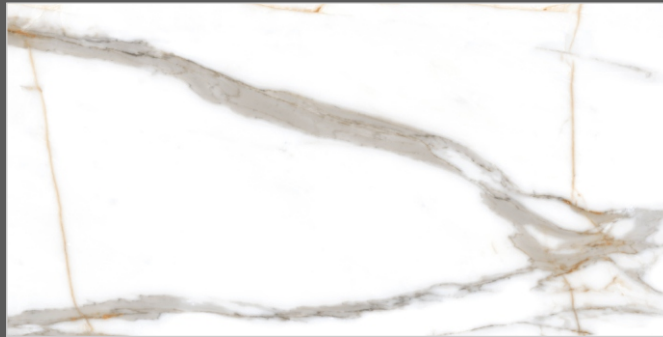

TILES NAME
372 REBBICA
NATURAAL

FORMAT
600X1200MM

SURFACES
GLOSSY

04
RANDOM

FLAVOUR®
GRANITO

Elegance of Nature ... Amplified

Back to
Index >>>

www.flavourgranito.com