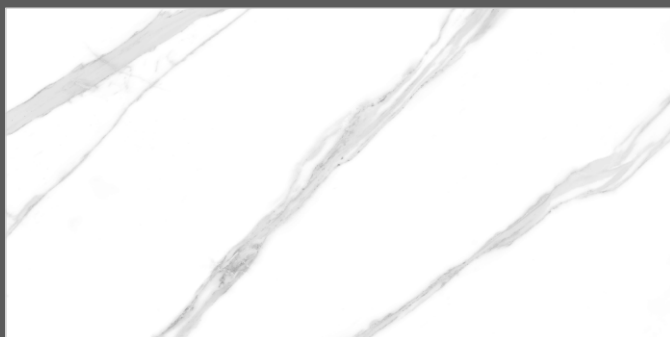

04
RANDOM

FLAVOUR[®]
GRANITO

Elegance of Nature ... Amplified

Back to
Index >>>

www.flavourgranito.com

TILES NAME
STATUARIO URBAN

FORMAT
600X1200MM

SURFACES
GLOSSY