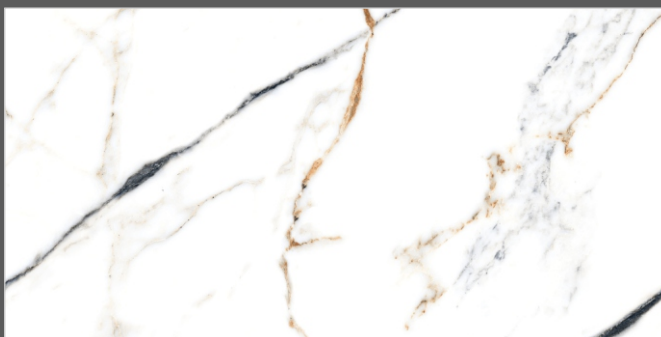

SURFACES
GLOSSY

05
RANDOM

FLAVOUR[®]
GRANITO

Elegance of Nature ... Amplified

Back to
Index >>>

www.flavourgranito.com

DESIGN NAME
1674 ITALIAN GOLD

TILES NAME
475 MARINA WHITE