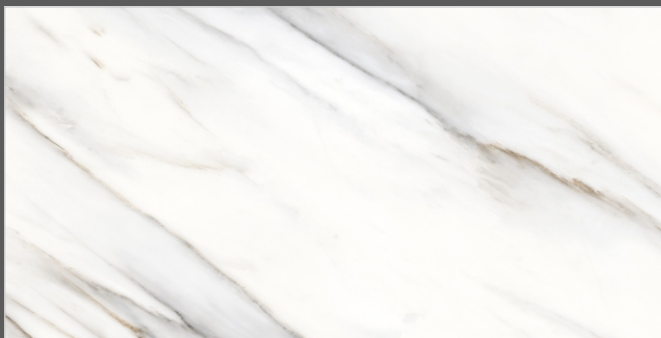

SURFACES
GLOSSY

04
RANDOM

FLAVOUR[®]
GRANITO

Elegance of Nature ... Amplified

Back to **>>>**
Index

www.flavourgranito.com

TILES NAME
2150 CARRARA
ORACLE

FORMAT
600X1200MM