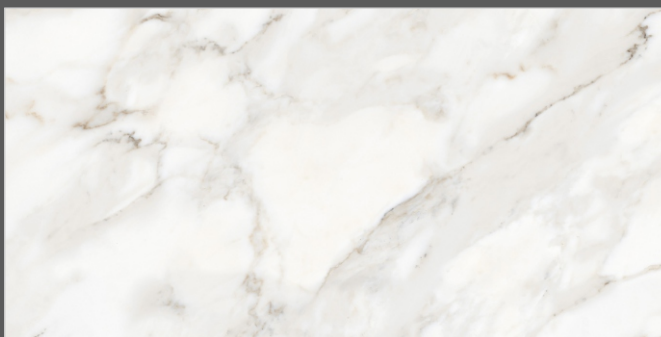

SURFACES
GLOSSY

04
RANDOM

FLAVOUR[®]
GRANITO

Elegance of Nature ... Amplified

Back to **>>>**
Index

www.flavourgranito.com

DESIGN NAME
VOLKAS RADICO

TILES NAME
40102 ZENITH WHITE