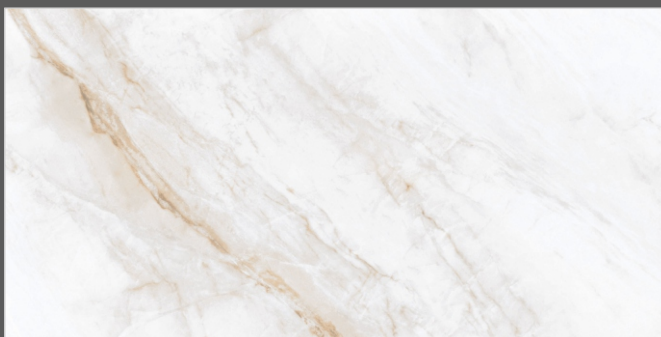

SURFACES
GLOSSY

04
RANDOM

FLAVOUR[®]
GRANITO

Elegance of Nature ... Amplified

Back to **>>>**
Index

www.flavourgranito.com

TILES NAME
VOLKAS RADICO

FORMAT
600X1200MM