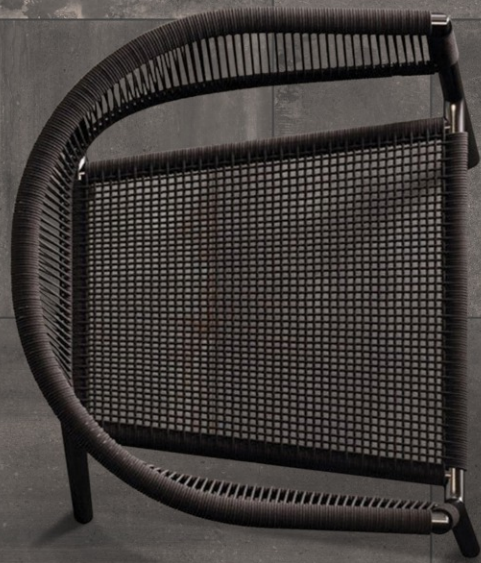

Coastal Grey (600 X 600 mm)

20
mm
THICKNESS