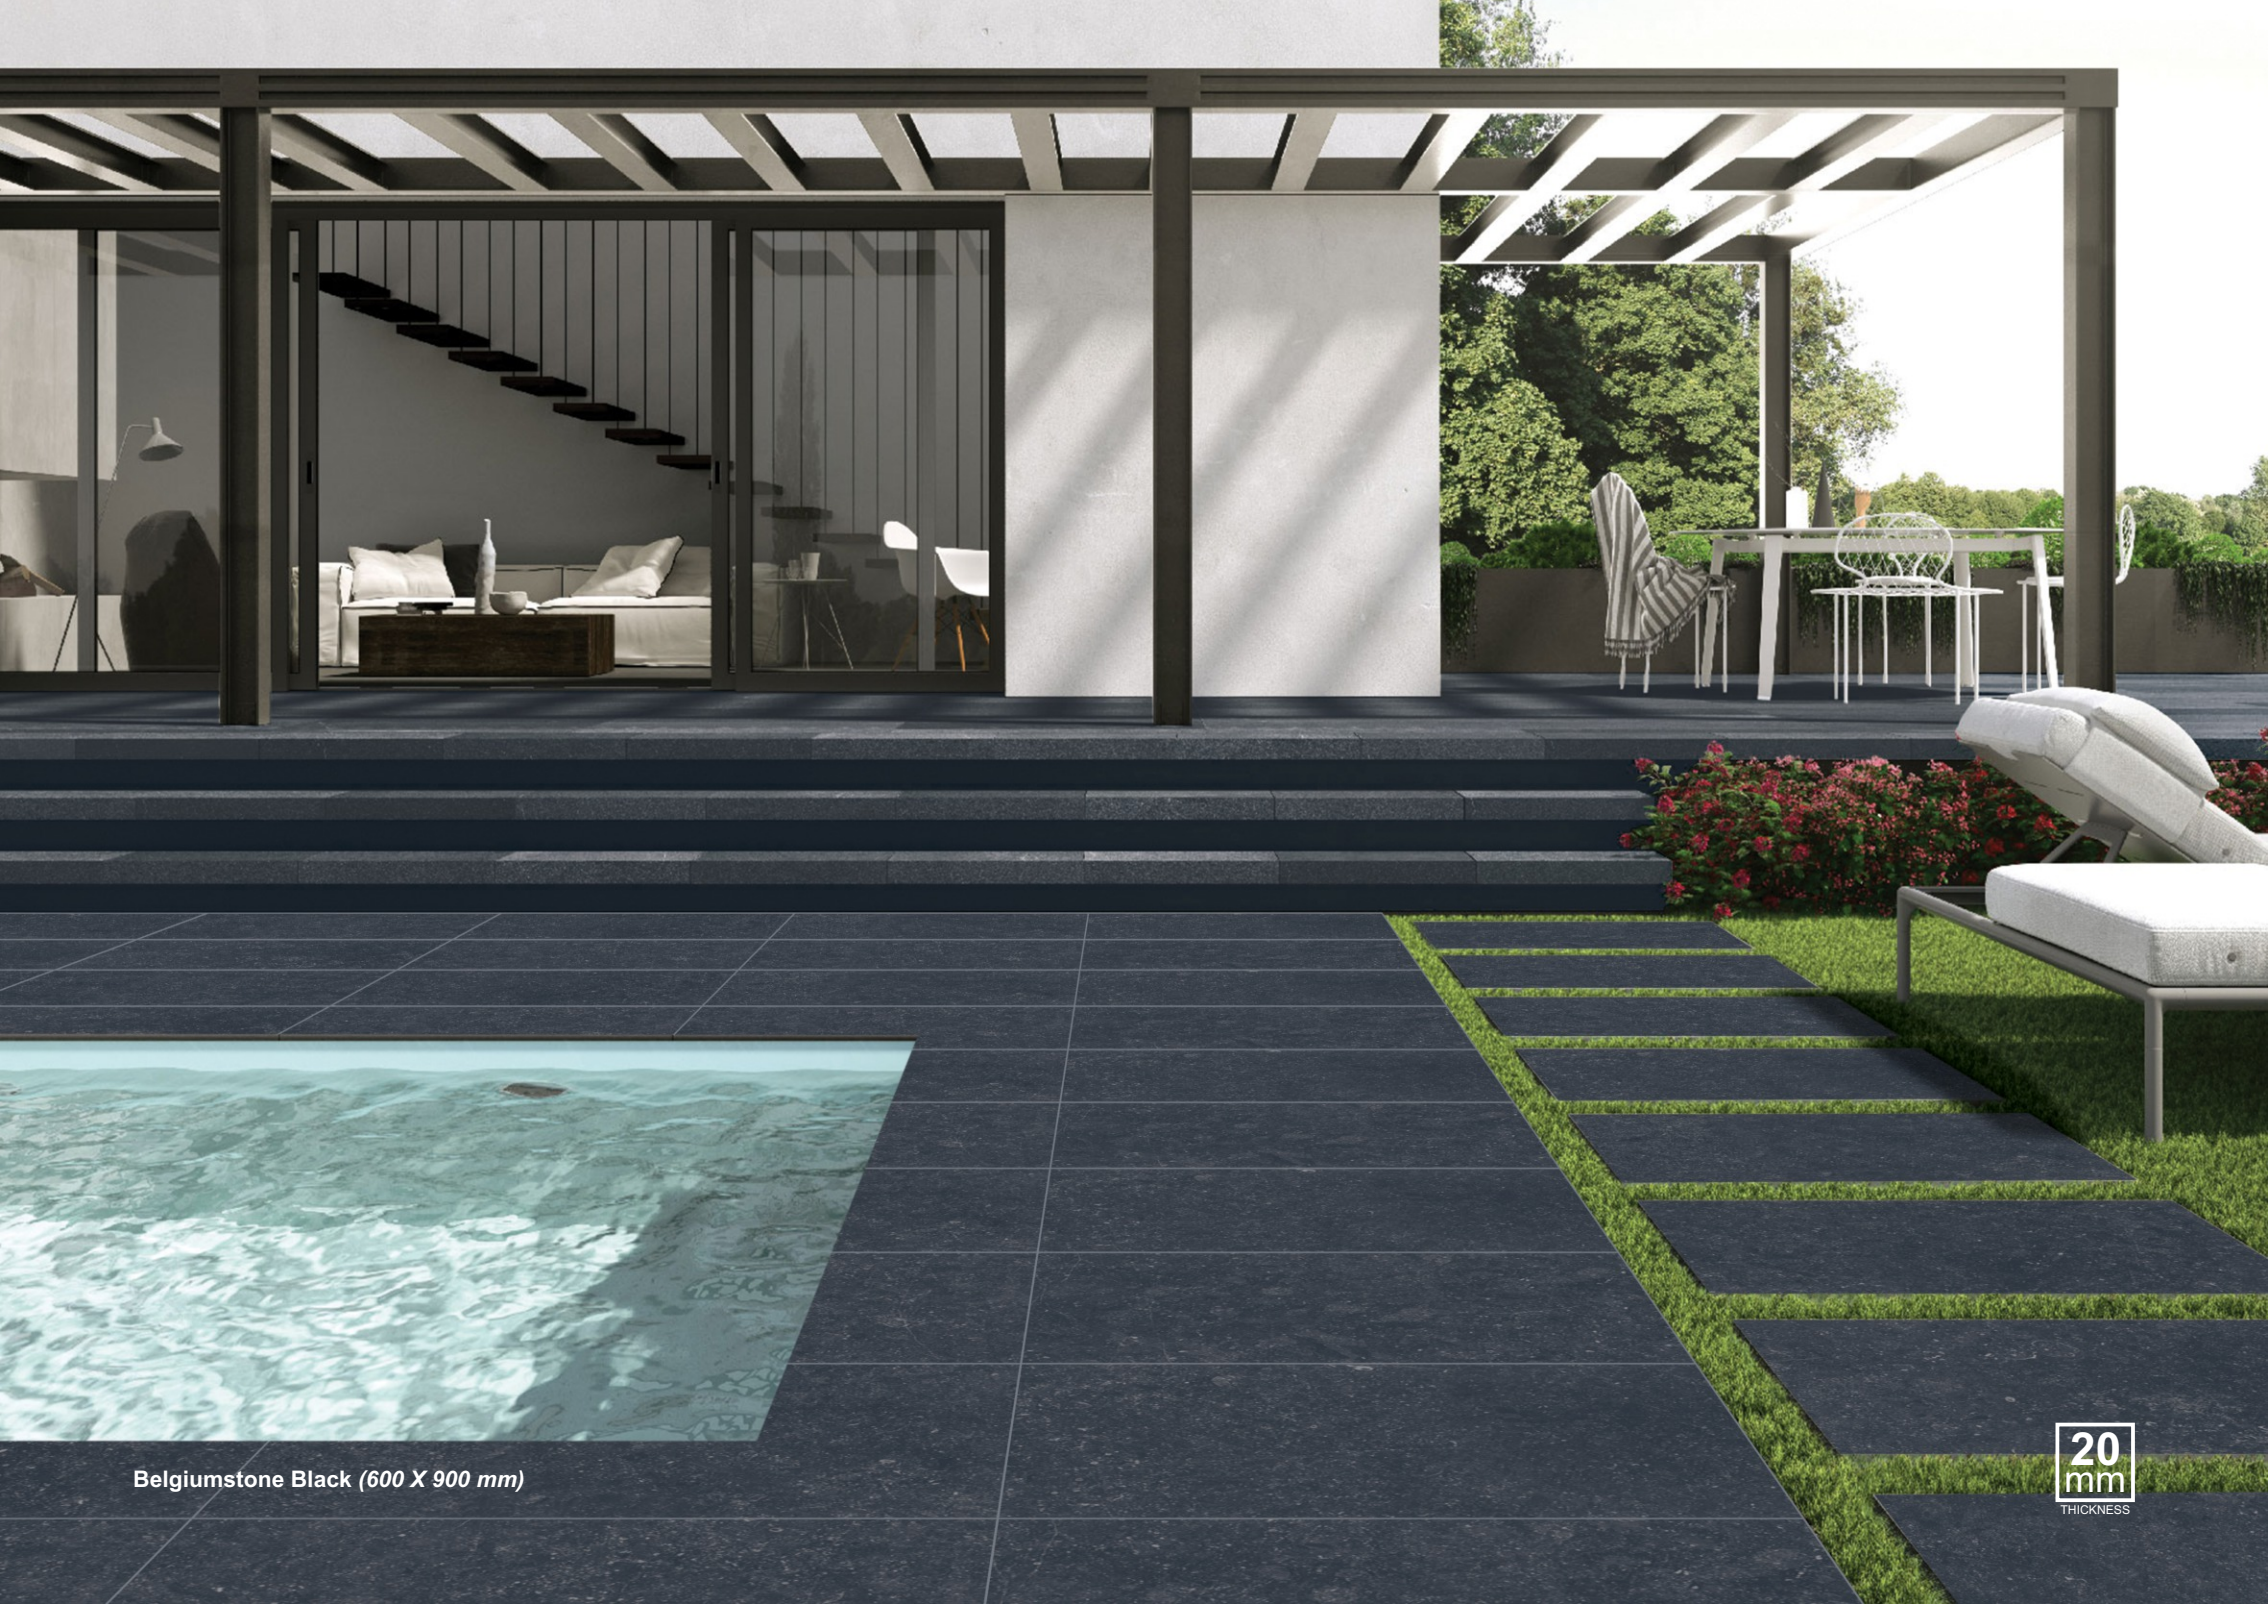

Belgiumstone Black (600 X 900 mm)

20
mm
THICKNESS